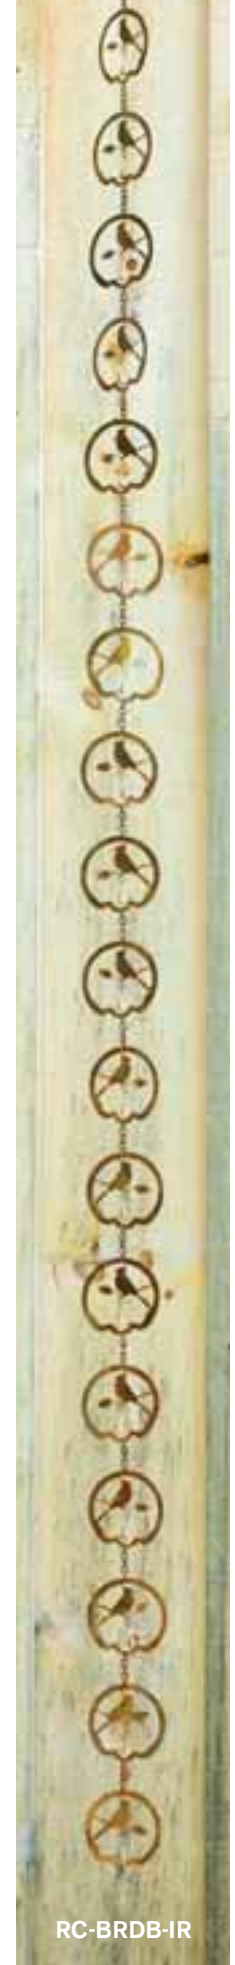

RC-HRTB-IR

RC-BRDB-IR