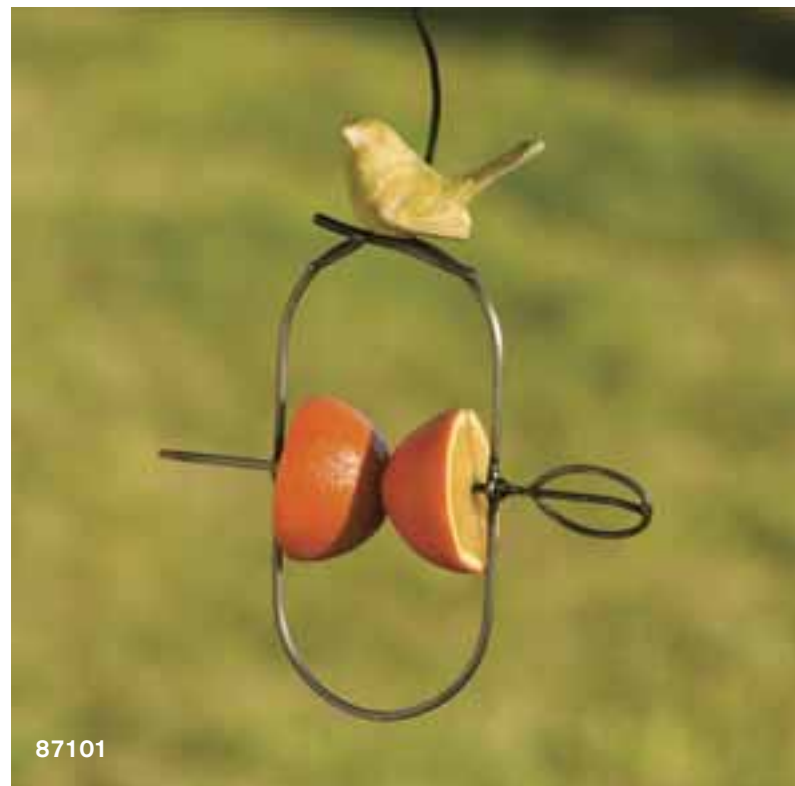

919

918

60327

60329

Pair of Steel Herons

919 standing, 17" w x 32" h; bowing, 22" w x 22" h

Pair of Steel Geese

918 standing, 8" w x 30" h; bowing, 10" w x 24" h

Cardinals

60327 flamed, 8" l x 5" w x 9.5" h

60329 verdigris, 8" l x 5" w x 9.5" h

Fruit Spiral

AG-88002 Bird, 3.5" d x 16" h

Fruit Spear

87101 Bird, yellow, 8.5" l x 2" w x 14" h, hook included

AG-88002