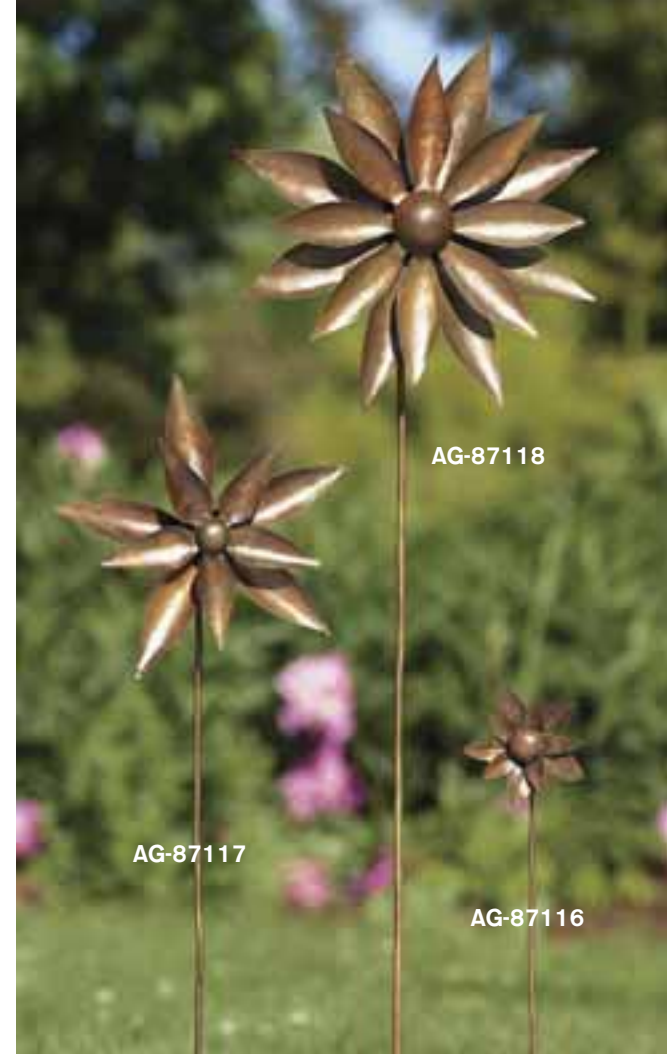

All kinetics have knockdown designs. To prevent weathering, additional clear poly coats can be applied.

AG-87245

AG-87246

AG-87247

AG-87248

AG-87249

Kinetic Spinners

- AG-87245 Sun, flamed, 26" d x 73" h
- AG-87246 22" Open Petal Flower, flamed, 22" d x 62" h
- AG-87247 22" Open Petal Flower, red, 22" d x 62" h
- AG-87248 22" Open Petal Flower, blue, 22" d x 62" h
- AG-87249 22" Open Petal Flower, green, 22" d x 62" h