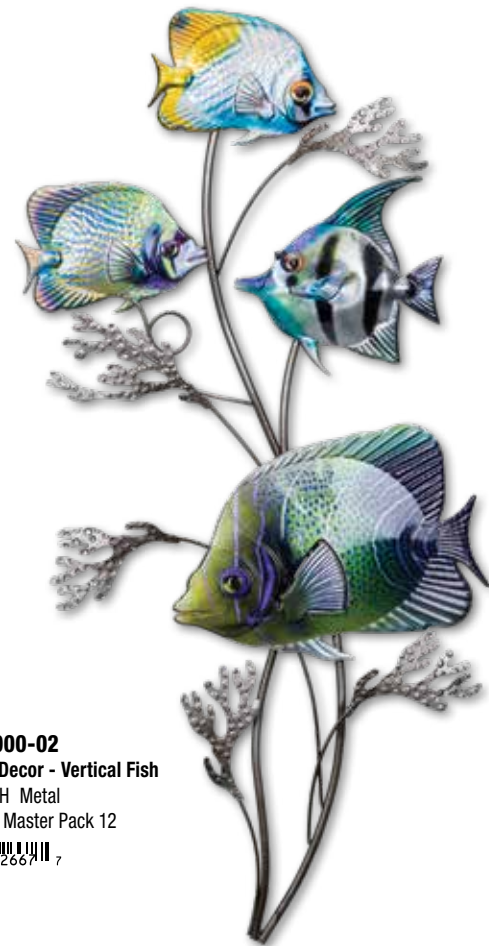

COASTAL

COASTAL

12666-03000-02
Luster Wall Decor - Circle Fish
23"Lx21.25"H Metal
Minimum 2 - Master Pack 12
6 57841 12666 0

12667-03000-02
Luster Wall Decor - Vertical Fish
12.25"Lx27"H Metal
Minimum 2 - Master Pack 12
6 57841 12667 7