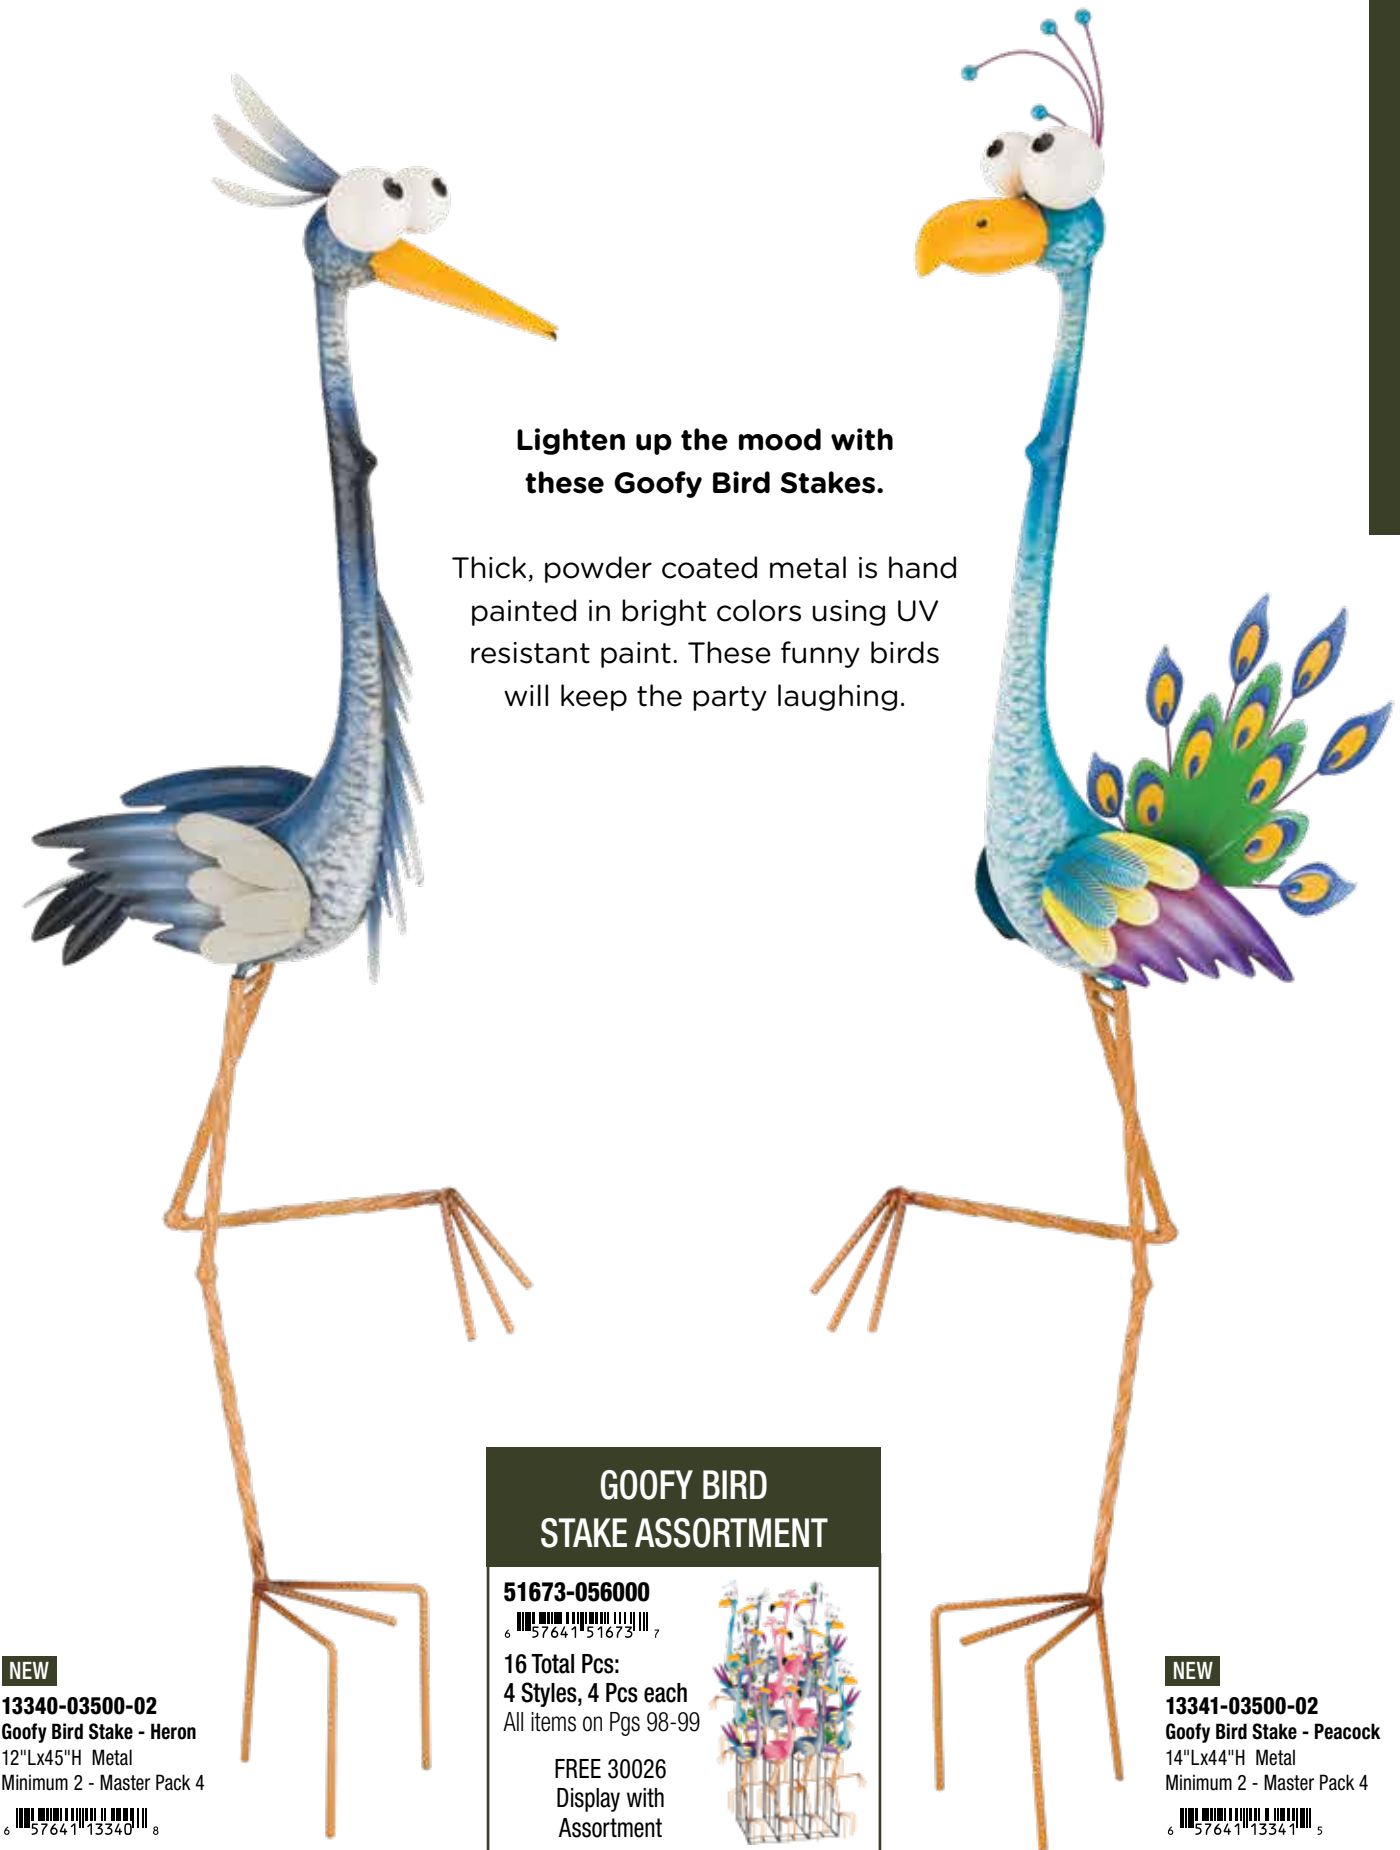

8" Ground stake included with Rocker Flamingo

NEW
13338-03500-02
 Goofy Bird Stake - Crane
 14"Lx43.75"H Metal
 Minimum 2 - Master Pack 4

NEW
13339-03500-02
 Goofy Bird Stake - Flamingo
 13"Lx44.75"H Metal
 Minimum 2 - Master Pack 4