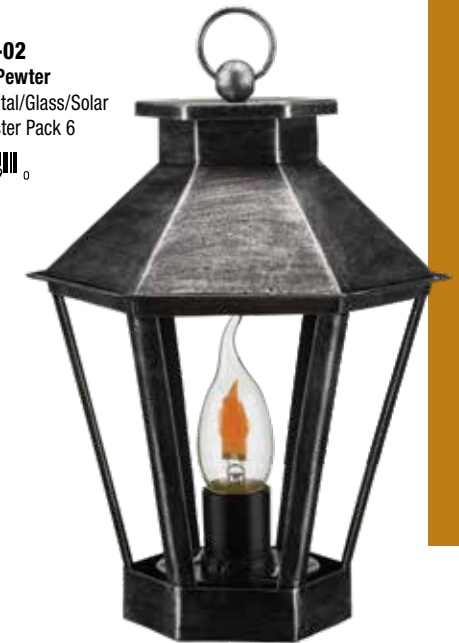

13049-01850-02
Solar Lantern - Pewter
7.5"Lx11.5"H Metal/Glass/Solar
Minimum 2 - Master Pack 6

CAN ALSO HANG FROM SHEPHERD'S HOOK STAKE 66" SEE PG 169.

13050-01850-02
Solar Lantern - Silver
8.75"Lx11.5"H Metal/Glass/Solar
Minimum 2 - Master Pack 6