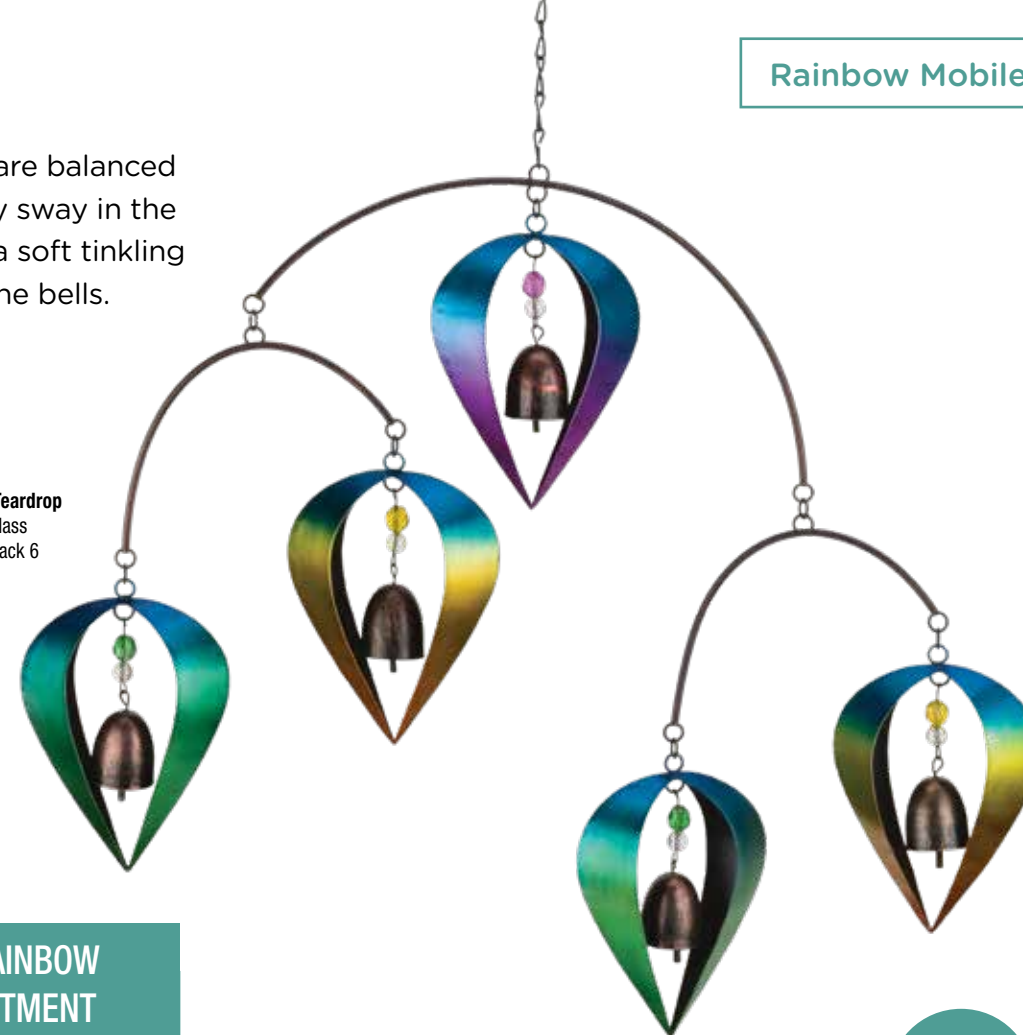

13077-02200-02
Rainbow Mobile - 5 Teardrop
24"Lx25.5"H Metal/Glass
Minimum 2 - Master Pack 6
6 57641 13077 3

HARMONY & RAINBOW
MOBILE ASSORTMENT

FREE D124
Display with
Assortment

MOVES
IN THE
WIND