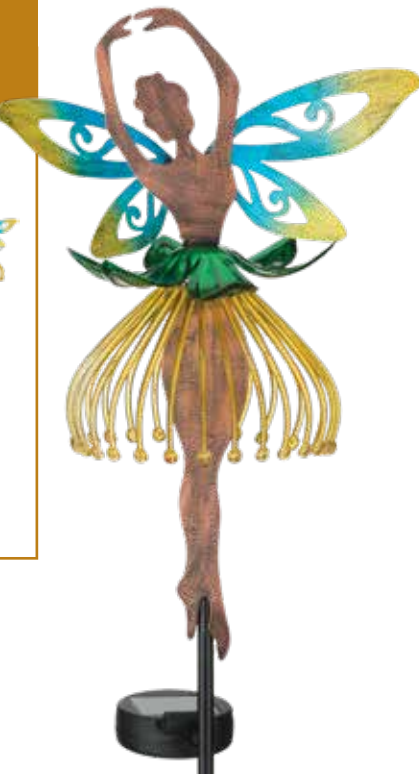

13034-01800-02
Dancer Solar Stake - Yellow
5.5"Lx36"H Metal/Acrylic/Solar
Minimum 2 - Master Pack 6
6 57641 13034 6

1 PC PER COLOR BOX

A fantasy garden is a wish come true with these fairies.

A cluster of 14 intricately designed Dandelions light up in the center from a bright white LED bulb.