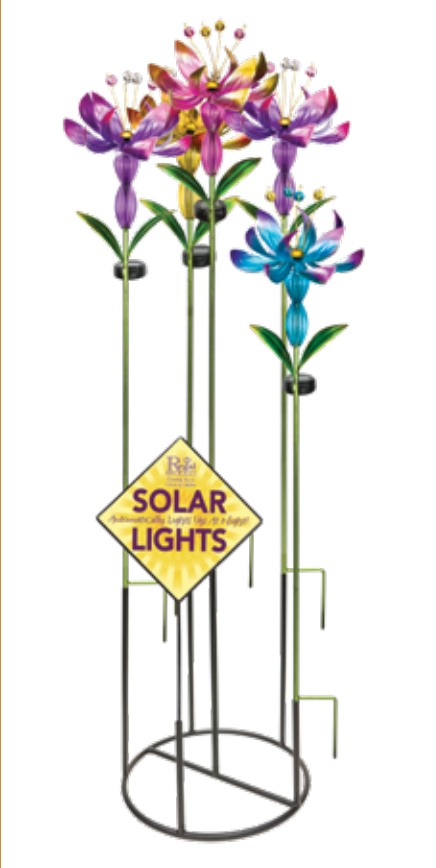

The ultimate garden stake combining two of our best-selling product types into one piece!

The top of the stake is a small wind spinner and the base of the flower are two large acrylic beads that light up at night with a string of solar powered LED lights.

FLOWER SPINNER SOLAR STAKE ASSORTMENT

51757-030400 FREE 30051 Display
6 57641 51757 4
16 Total Pcs: FREE 30014 Solar Sign
4 Styles, 4 Pcs each
All items on Pg 145

1 PC PER COLOR BOX