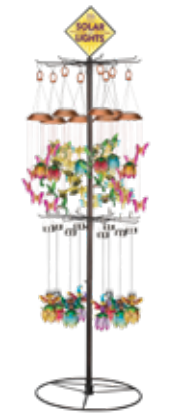

Fun garden characters with an acrylic flower skirt that lights up at night. Hang in a tree or outdoor structure.

MINI & GARDEN SOLAR MOBILE ASSORTMENT

51697-060000

48 Total Pcs:
8 Styles, 6 Pcs each
All items on Pgs 164-165

FREE D124
Display with
Assortment

NEW
13358-01000-04
Mini Solar Lantern - Bee
3.25"Lx18"H Metal/Acrylic/Solar
Minimum 2 - Master Pack 24