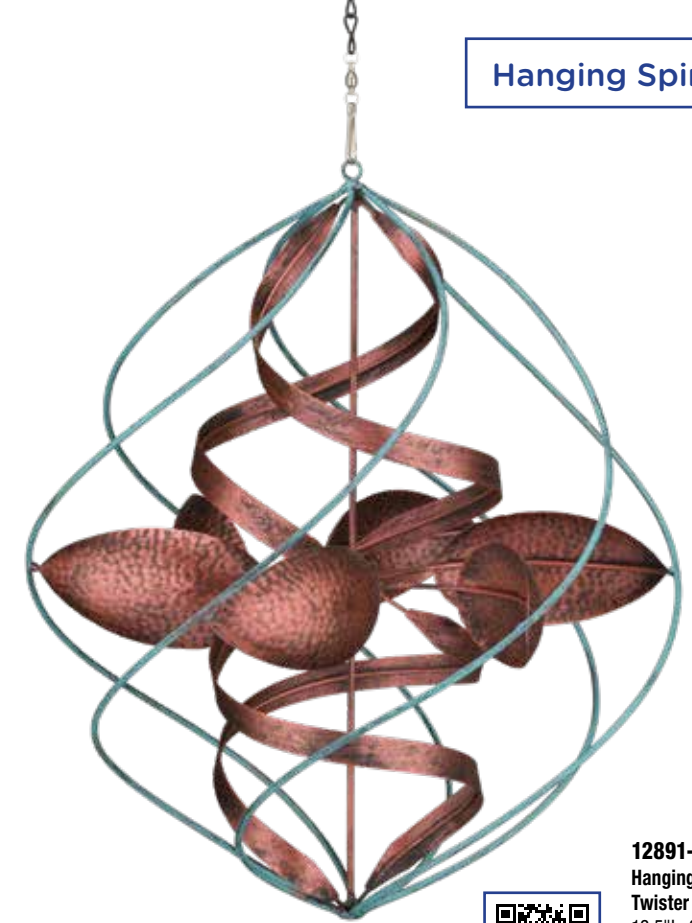

12891-03000-02
Hanging Wind Spinner
Twister
12.5"Lx29"H Metal
Minimum 2 - Master Pack 2