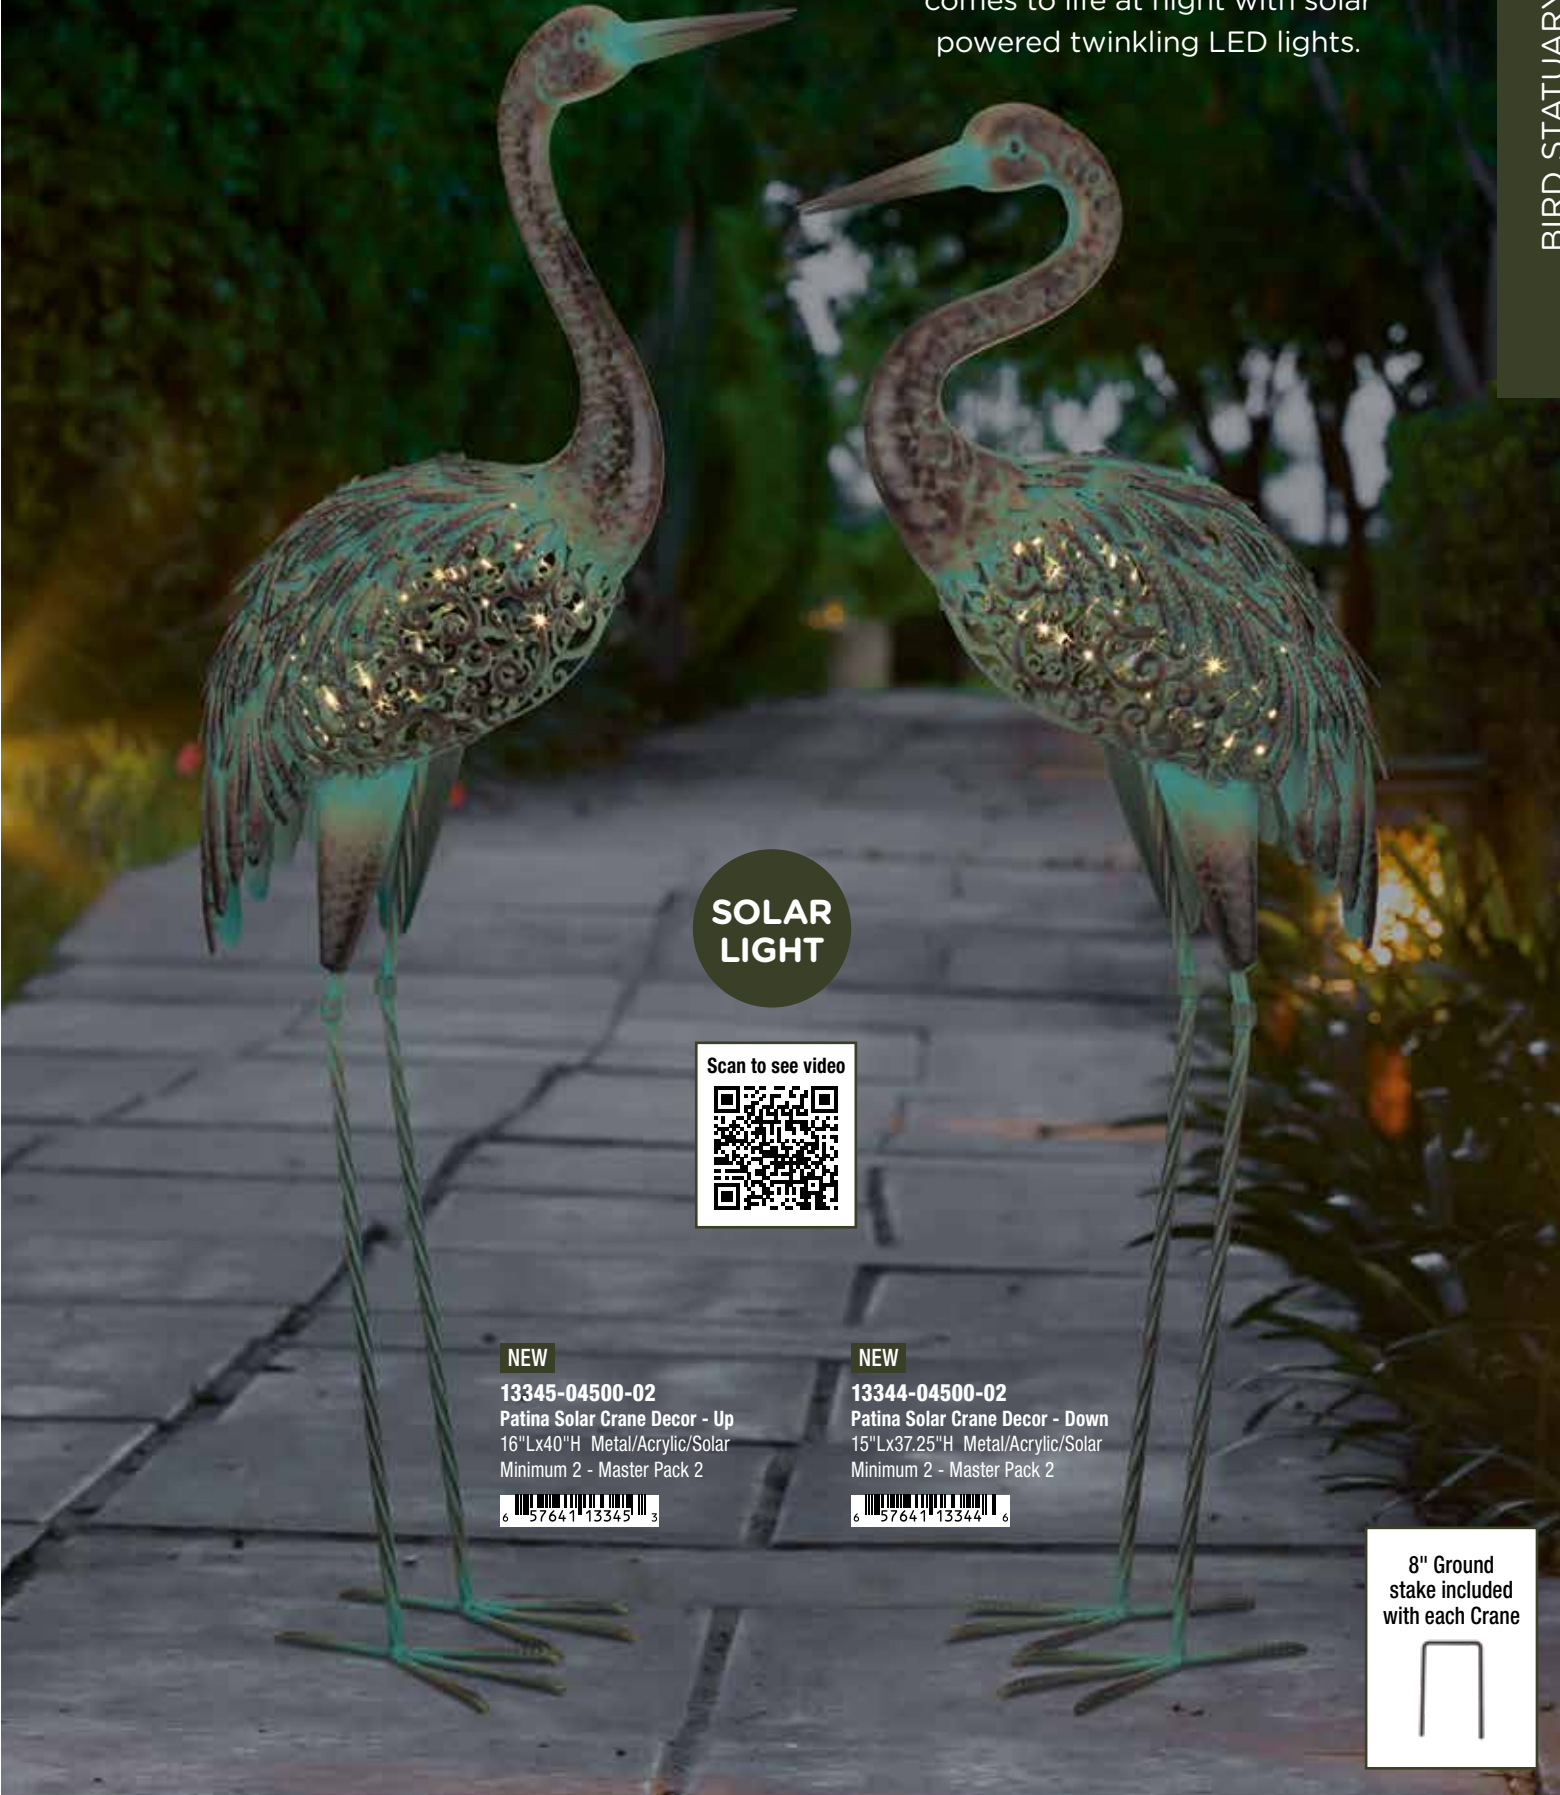

FREE 30026
Display
FREE 30014
Solar Sign

11537-03350-02
Solar Bird Stake - Heron
11.5"Lx46"H Metal/Solar
Minimum 2 - Master Pack 6
6 57641 11537 4

These exquisite life-sized rustic patina birds with filigree metal work comes to life at night with solar powered twinkling LED lights.