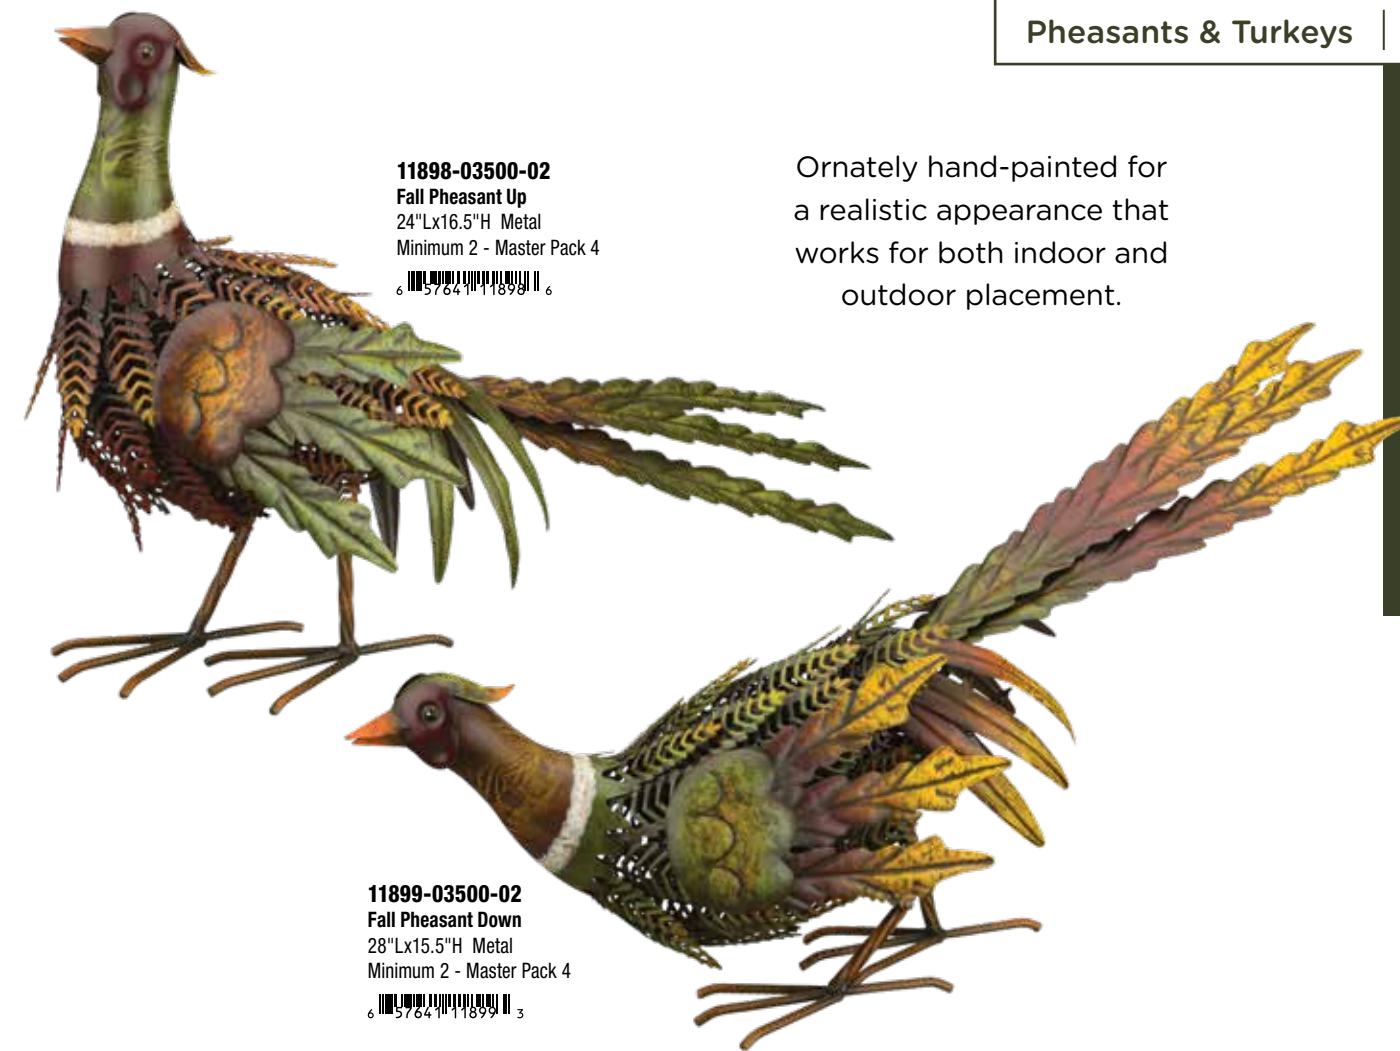

11898-03500-02
Fall Pheasant Up
24"Lx16.5"H Metal
Minimum 2 - Master Pack 4
6 57641 11898 6

11899-03500-02
Fall Pheasant Down
28"Lx15.5"H Metal
Minimum 2 - Master Pack 4
6 57641 11899 3