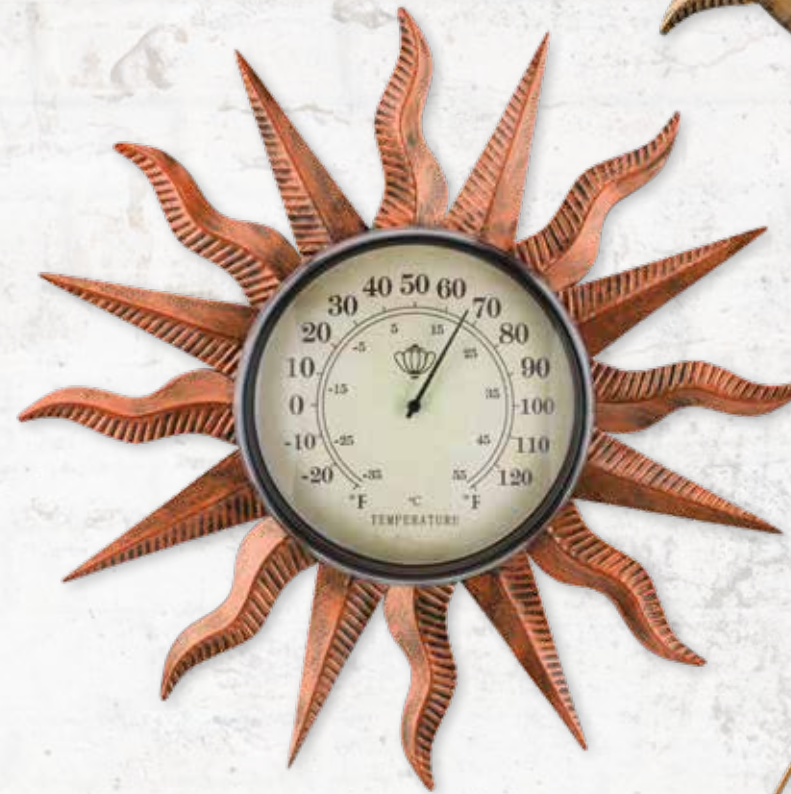

13109-02100-02
Thermometer Wall Decor - Sun
14"Lx14"H Metal/Acrylic/Paper
Minimum 2 - Master Pack 8
6 57641 13109 1