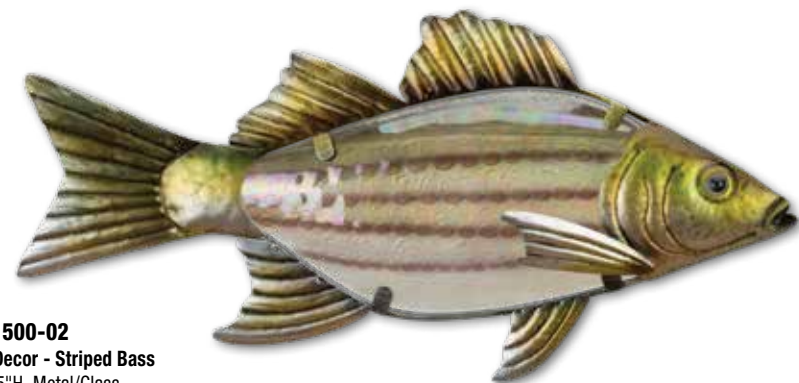

13185-01500-02
Fish Wall Decor - Striped Bass
17.75"Lx8.5"H Metal/Glass
Minimum 2 - Master Pack 12

**INDOOR/OUTDOOR
WALL DECOR**