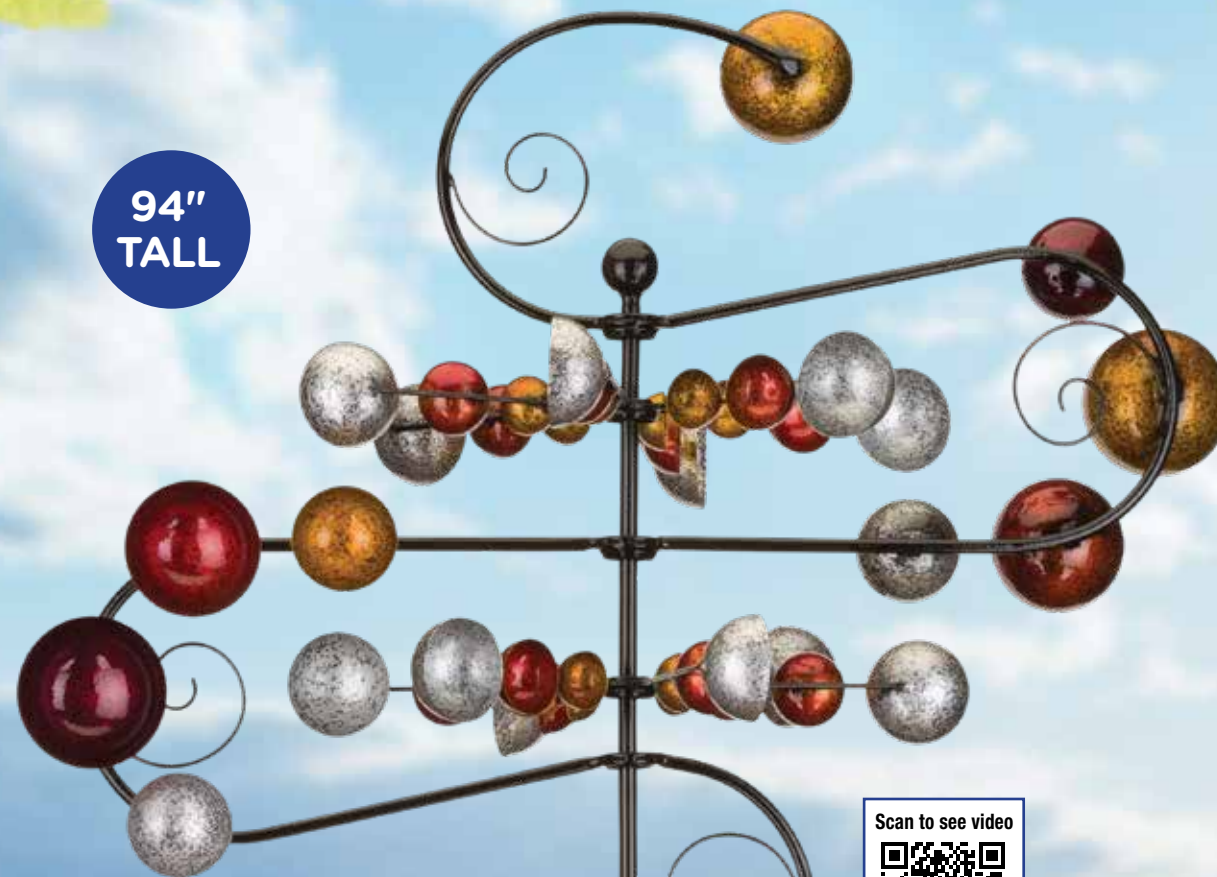

Two 12-cup spinners rotate in opposite directions inside one giant "S" spinner, creating a collage of colorful moving cups spinning in multiple directions. The metallic gold, silver, bronze and copper cups glisten as they spin.

**94"
TALL**