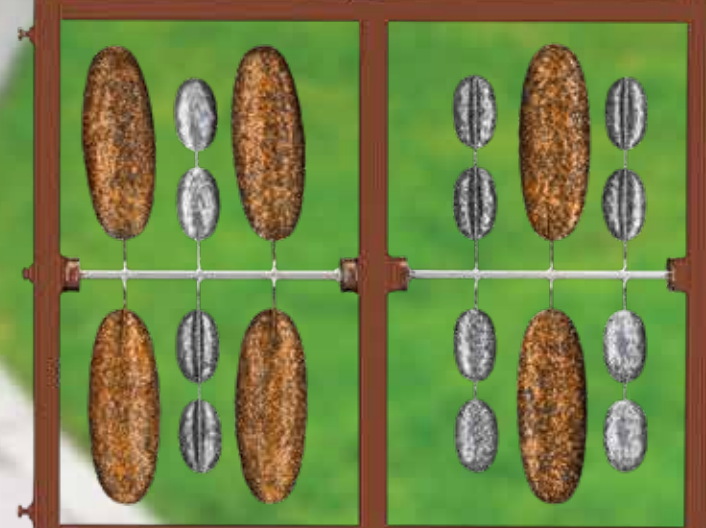

Standing over 7 feet tall, this wind spinner features seven spinning parts that rotate in different directions creating a kaleidoscope of movement, color and shapes. Metallic tones of gold, silver and copper glisten in the sun as they spin.

**86"
TALL**

12286-013000-01
Great Wall Wind Spinner 86"
20"Lx86"H Metal
Minimum 1 - Master Pack 1

Two 12-cup spinners rotate in opposite directions inside one giant "S" spinner, creating a collage of colorful moving cups spinning in multiple directions. The metallic gold, silver, bronze and copper cups glisten as they spin.

**94"
TALL**

12250-012500-01
Stellar Wind Spinner
33"Lx94"H Metal
Minimum 1 - Master Pack 1