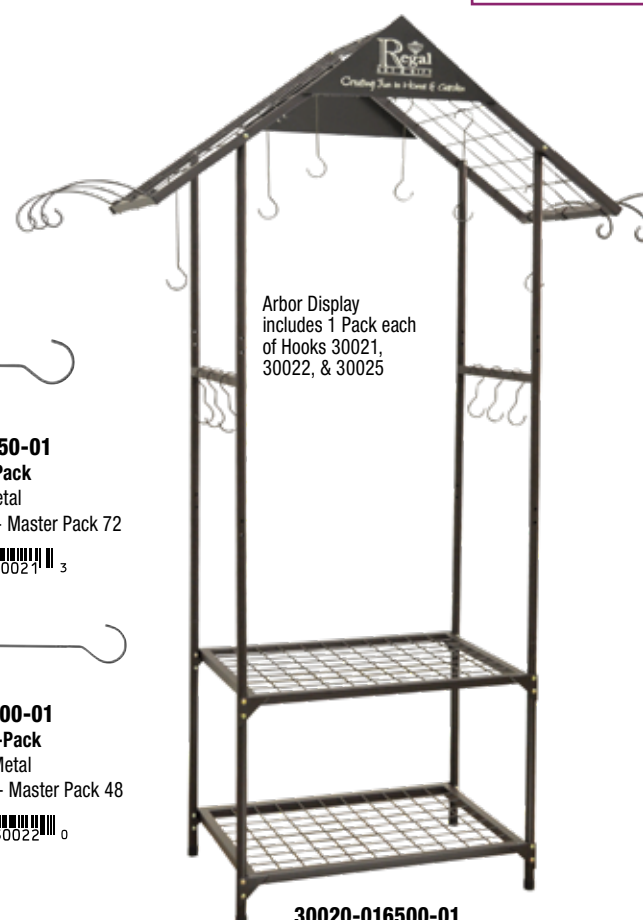

Large Arbor Display
includes 1 Pack each
of Hooks 30021,
30022, & 30025

30021-0550-01
6" Hook 6-Pack
2"Lx6"H Metal
Minimum 1 - Master Pack 72

6 57641 30021 3

30022-0700-01
12" Hook 6-Pack
2"Lx12"H Metal
Minimum 1 - Master Pack 48

6 57641 30022 0

Arbor Display
includes 1 Pack each
of Hooks 30021,
30022, & 30025

30020-016500-01
Arbor
40"Lx20"Wx90"H Metal/Wood
Minimum 1 - Master Pack 1

6 57641 30020 6

30032-021000-01
Large Arbor
54.5"Lx26"Wx95"H Metal/Wood
Minimum 1 - Master Pack 1

6 57641 30032 9