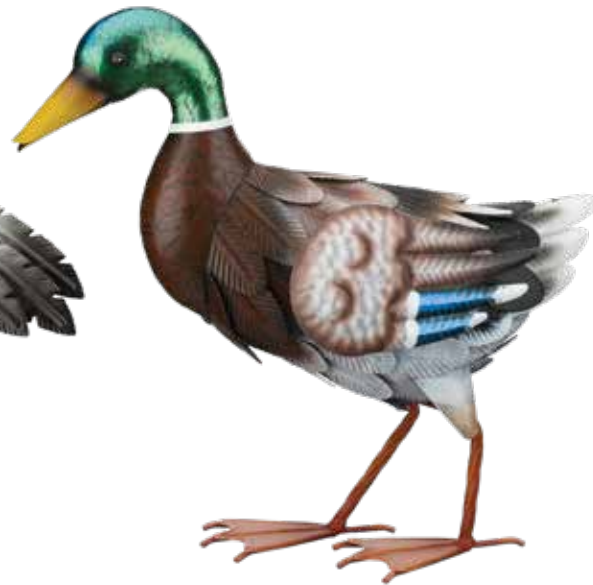

11776-03400-02
Mallard - Walking
17.75"Lx15.25"H Metal
Minimum 2 - Master Pack 4

One word says it all. "Majestic!" These impressive and graceful ducks have intricately embossed feathers with detailed painting.