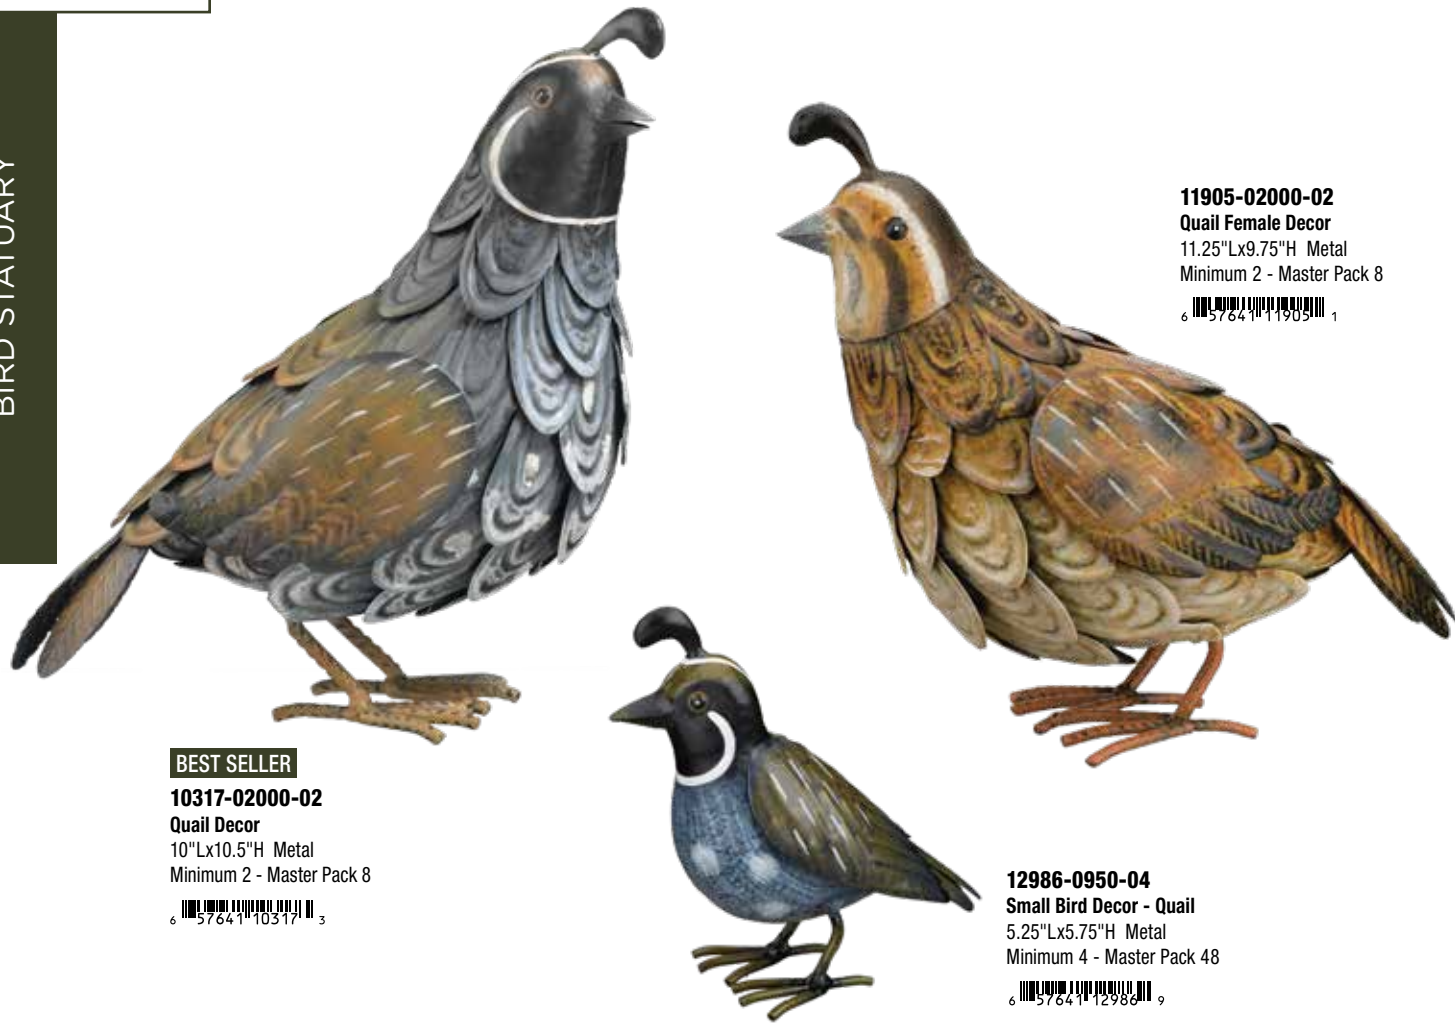

BEST SELLER
10317-02000-02
Quail Decor
10"Lx10.5"H Metal
Minimum 2 - Master Pack 8
6 5764110317 3

11905-02000-02
Quail Female Decor
11.25"Lx9.75"H Metal
Minimum 2 - Master Pack 8
6 5764111905 1