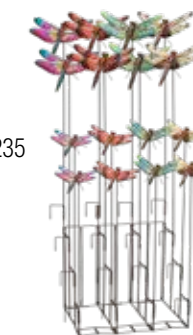

DRAGONFLY STAKE ASSORTMENT

51791-050400

32 Total Pcs:
8 Styles, 4 Pcs each
All items on Pgs 234-235

FREE 30026
Display with
Assortment