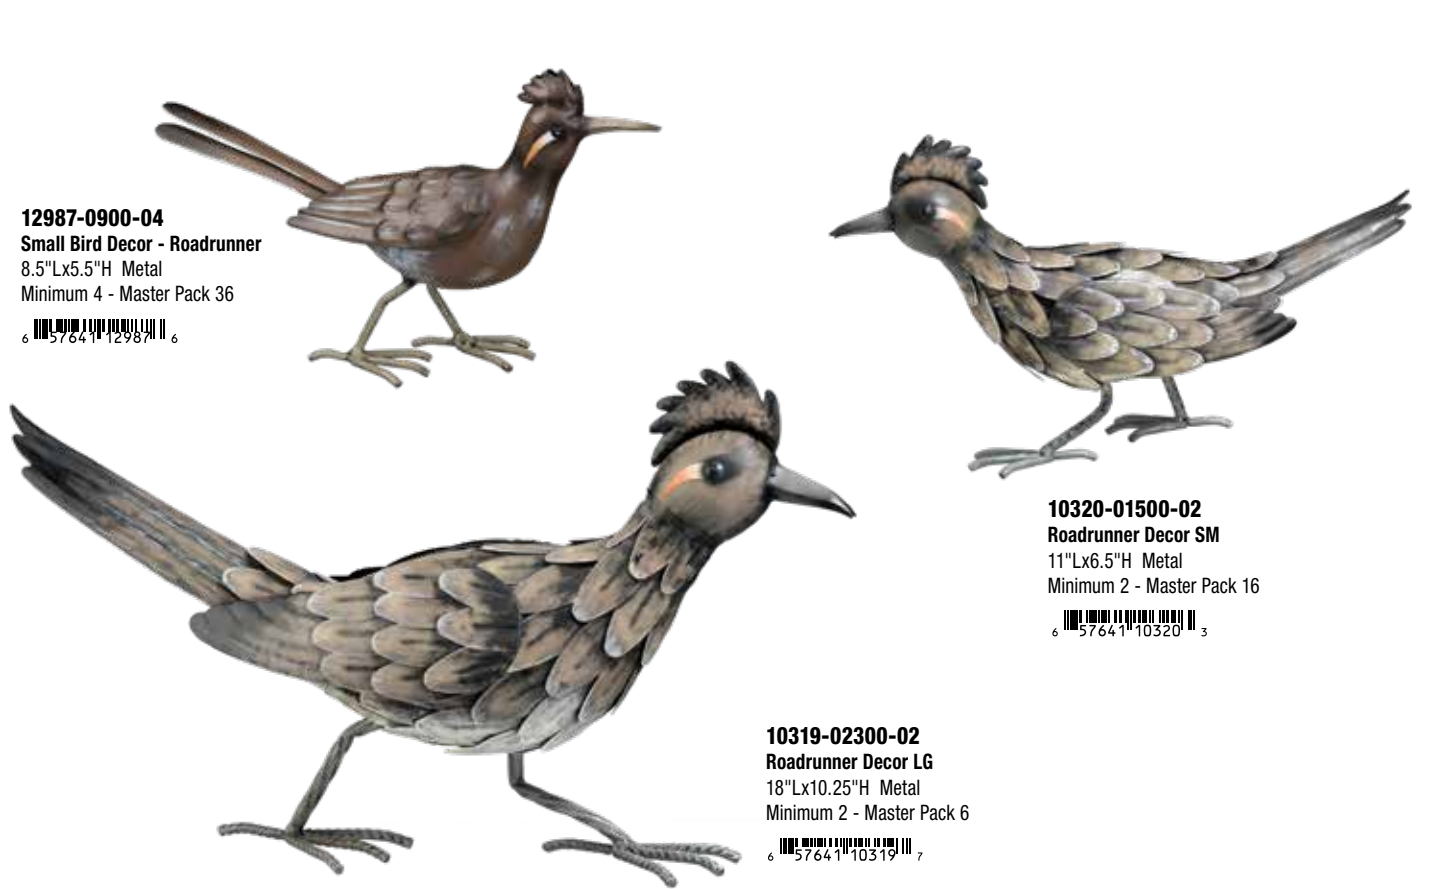

12592-03000-02
Sienna Roadrunner Decor 18" - Up
18.25"Lx17.5"H Metal
Minimum 2 - Master Pack 4
5764112592 2

12591-03000-02
Sienna Roadrunner Decor 15" - Down
21.75"Lx14.75"H Metal
Minimum 2 - Master Pack 4
5764112591 5

12987-0900-04
Small Bird Decor - Roadrunner
8.5"Lx5.5"H Metal
Minimum 4 - Master Pack 36
5764112987 6

10320-01500-02
Roadrunner Decor SM
11"Lx6.5"H Metal
Minimum 2 - Master Pack 16
5764110320 3

10319-02300-02
Roadrunner Decor LG
18"Lx10.25"H Metal
Minimum 2 - Master Pack 6
5764110319 7