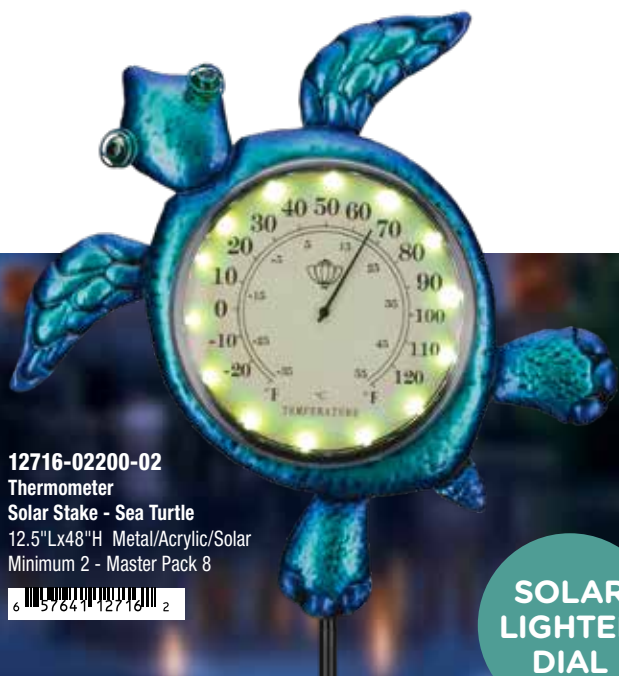

Measurements in both Fahrenheit and Celsius.

6" DIAL

SOLAR LIGHTED DIAL

COASTAL THERMOMETER ASSORTMENT

51800-035200

16 Total Pcs:
4 Styles, 4 Pcs each
All items on Pg 250

FREE 30051
Display with
Assortment