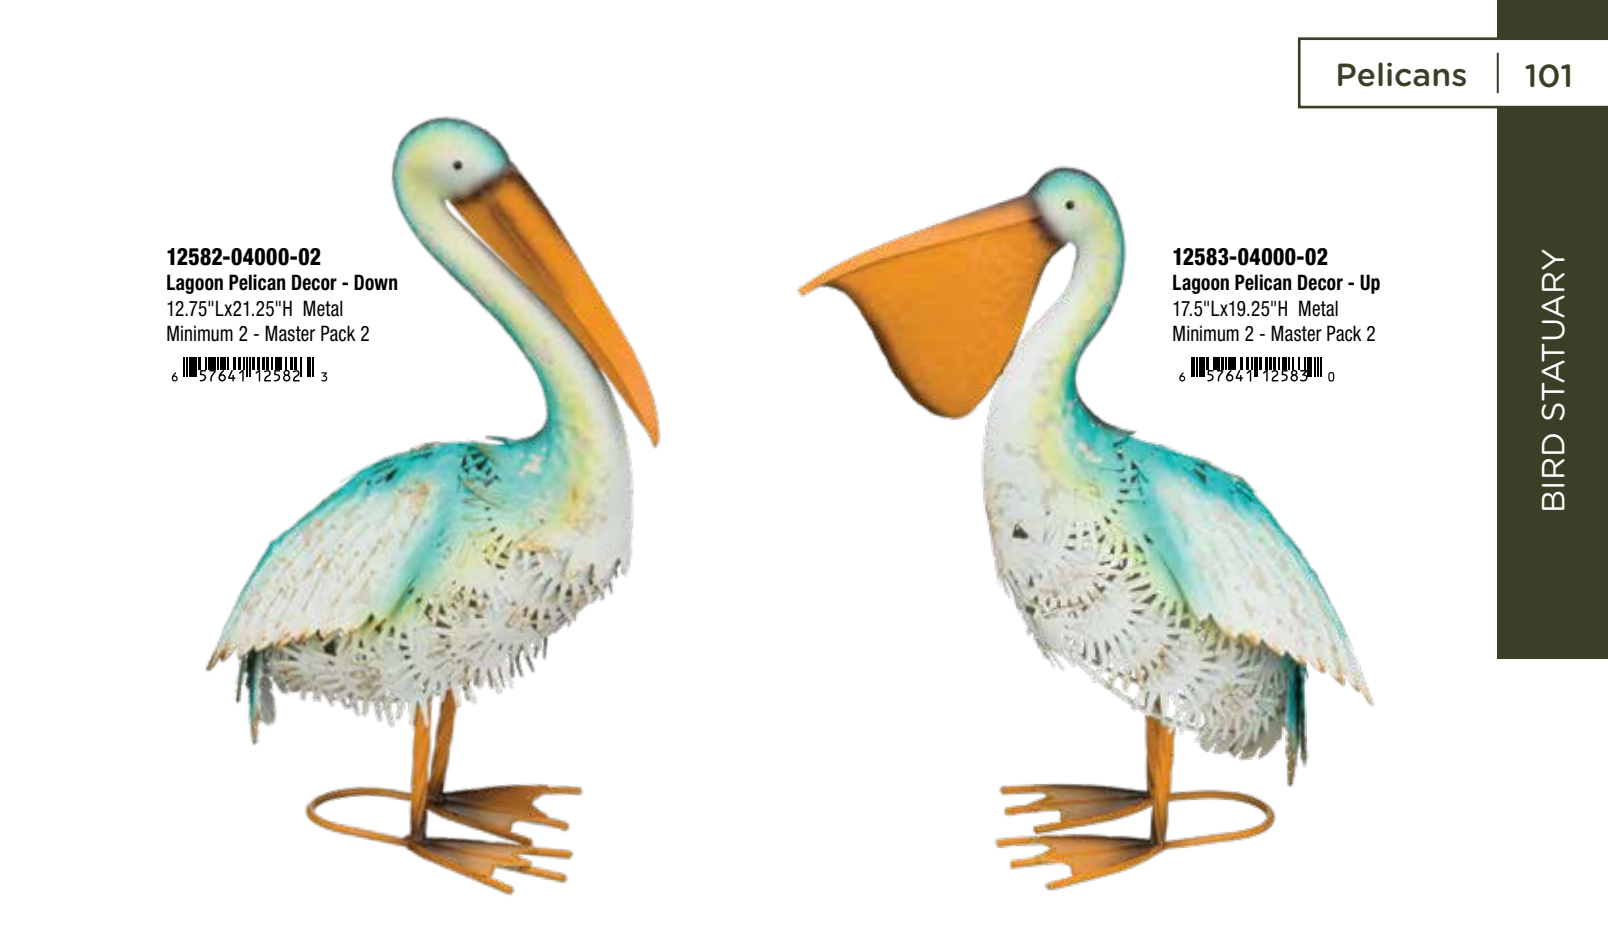

NEW
13341-03500-02
 Goofy Bird Stake - Peacock
 14"Lx44"H Metal
 Minimum 2 - Master Pack 4

GOOFY BIRD STAKE ASSORTMENT

51673-056000

16 Total Pcs:
 4 Styles, 4 Pcs each
 All items on Pgs 98-99

FREE 30026
 Display with Assortment

BIRD STATUARY

BIRD STATUARY

Lagoon Bird Decor feature a simplified feathering style in cool, coastal colors with weathered accents.

12582-04000-02
Lagoon Pelican Decor - Down
12.75"Lx21.25"H Metal
Minimum 2 - Master Pack 2
6 57641 12582 3