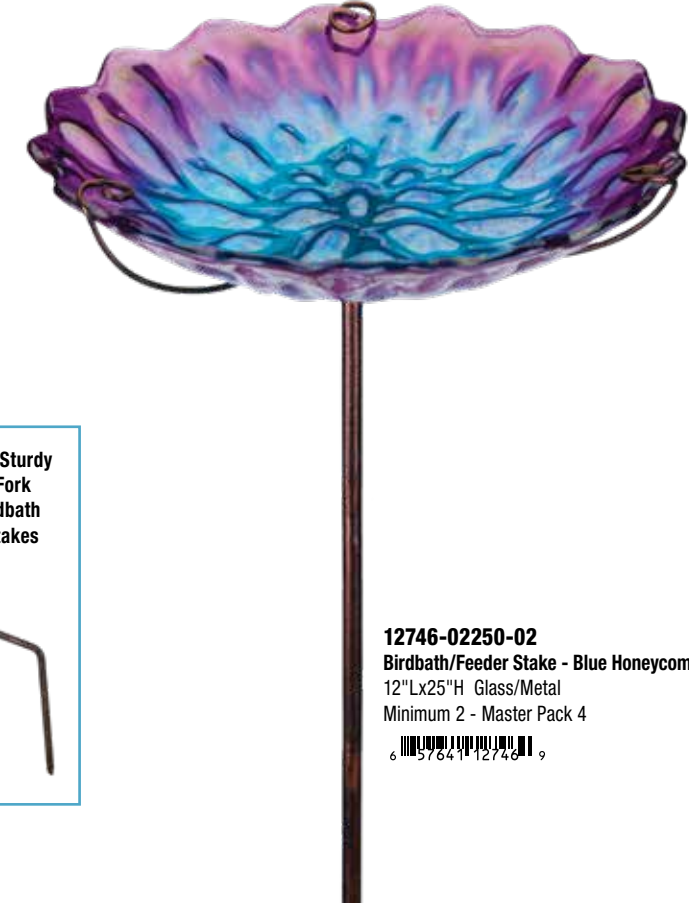

12746-02250-02
Birdbath/Feeder Stake - Blue Honeycomb
12"Lx25"H Glass/Metal
Minimum 2 - Master Pack 4

**3-Pronged Sturdy
Ground Fork
on all Birdbath
Feeder Stakes**