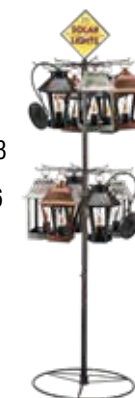

Scan to see video