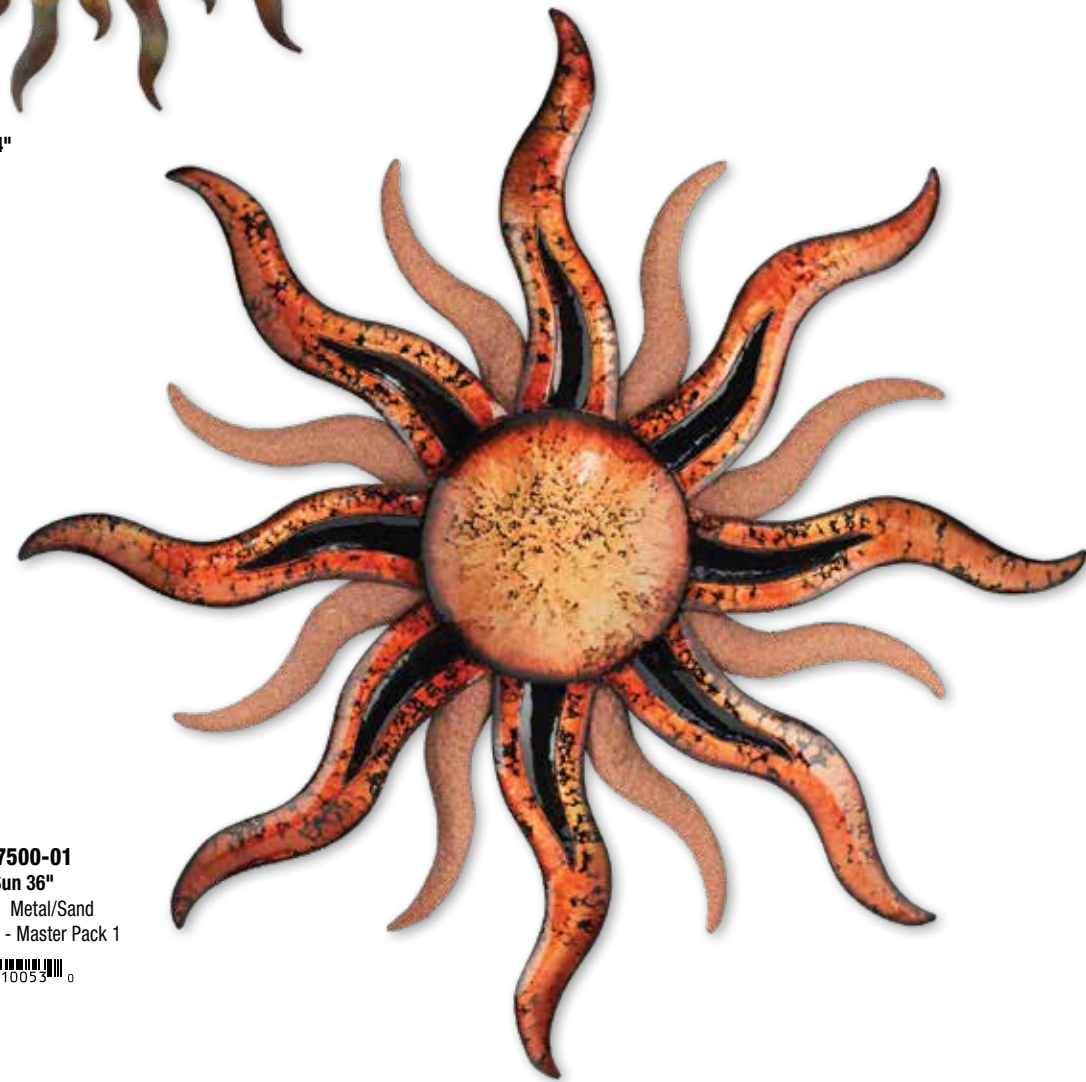

10053-07500-01
Santa Fe Sun 36"
36"Lx36"H Metal/Sand
Minimum 1 - Master Pack 1