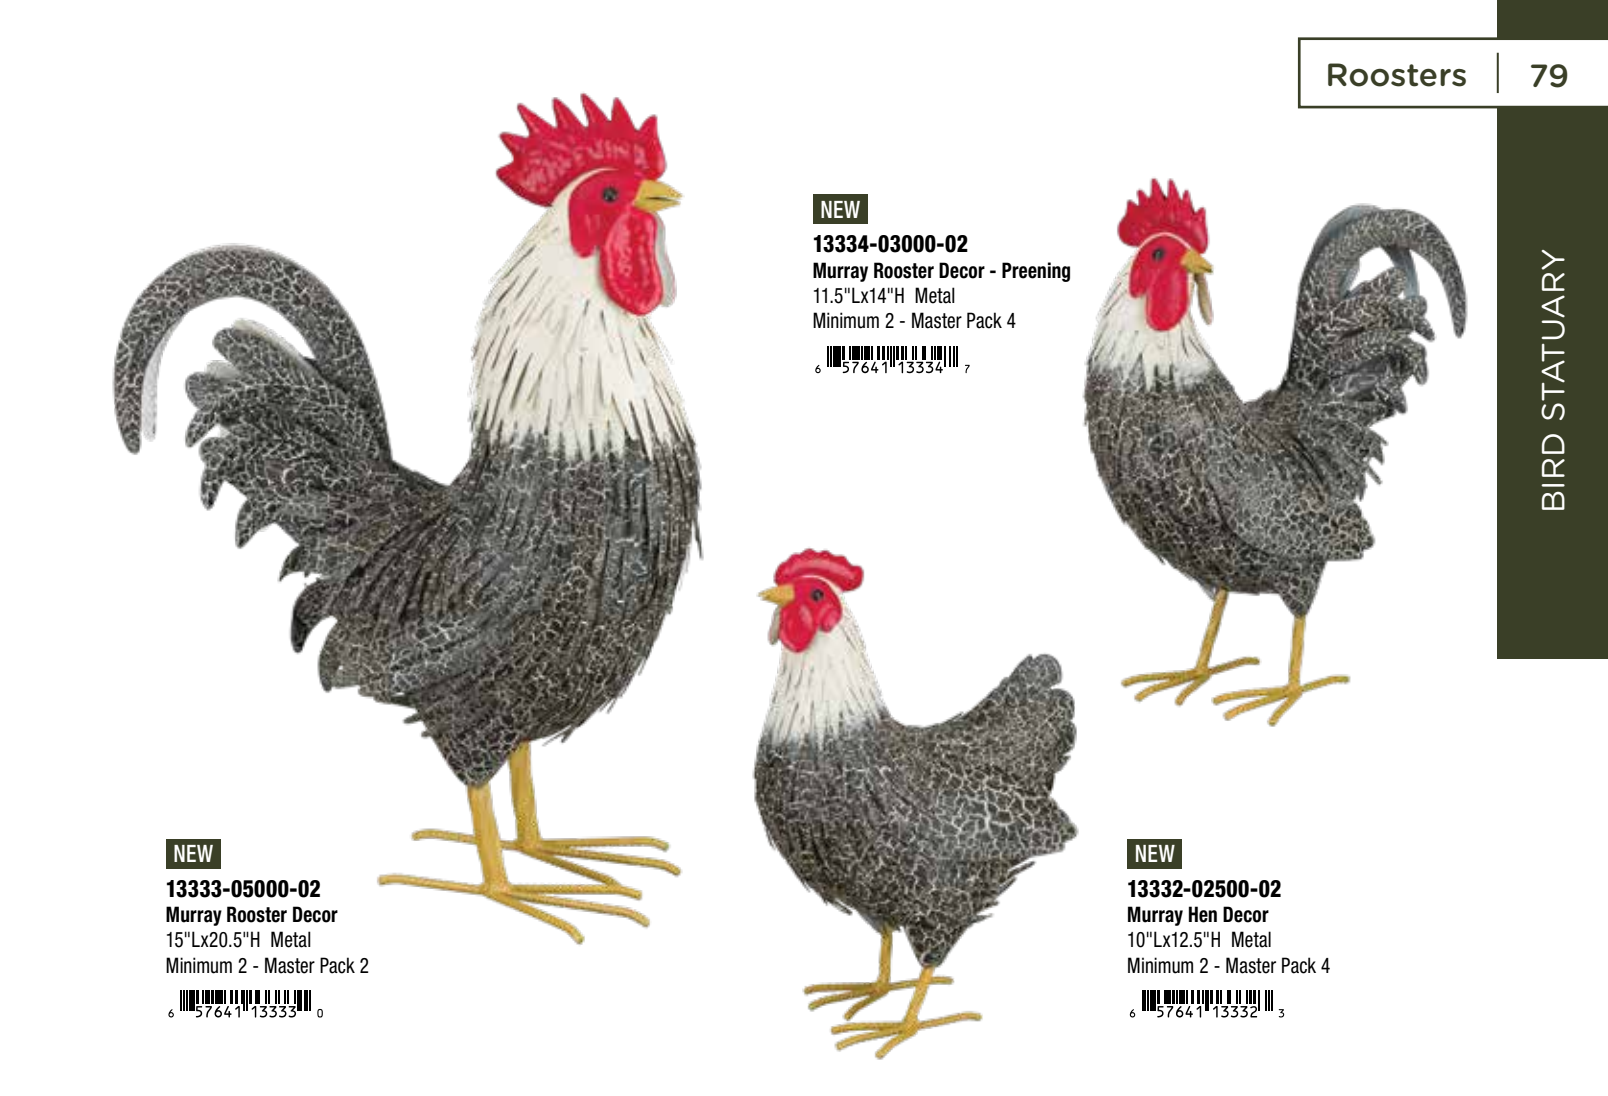

NEW

13334-03000-02
Murray Rooster Decor - Preening
11.5"Lx14"H Metal
Minimum 2 - Master Pack 4