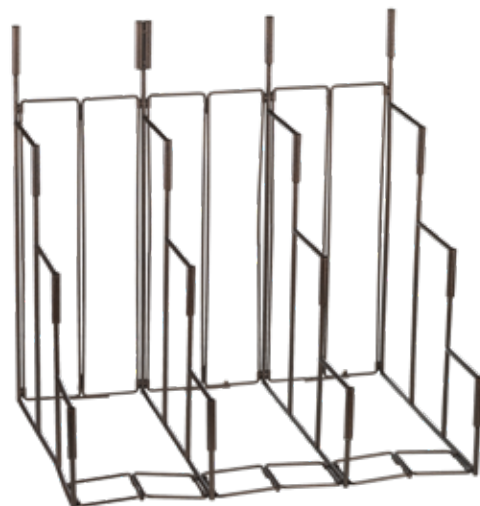

30026-03500-01
Garden Stake - 16 Pc
Holds 16 Pcs
24"Lx18"Wx24"H Metal
Minimum 1 - Master Pack 1
6 5764130026 8