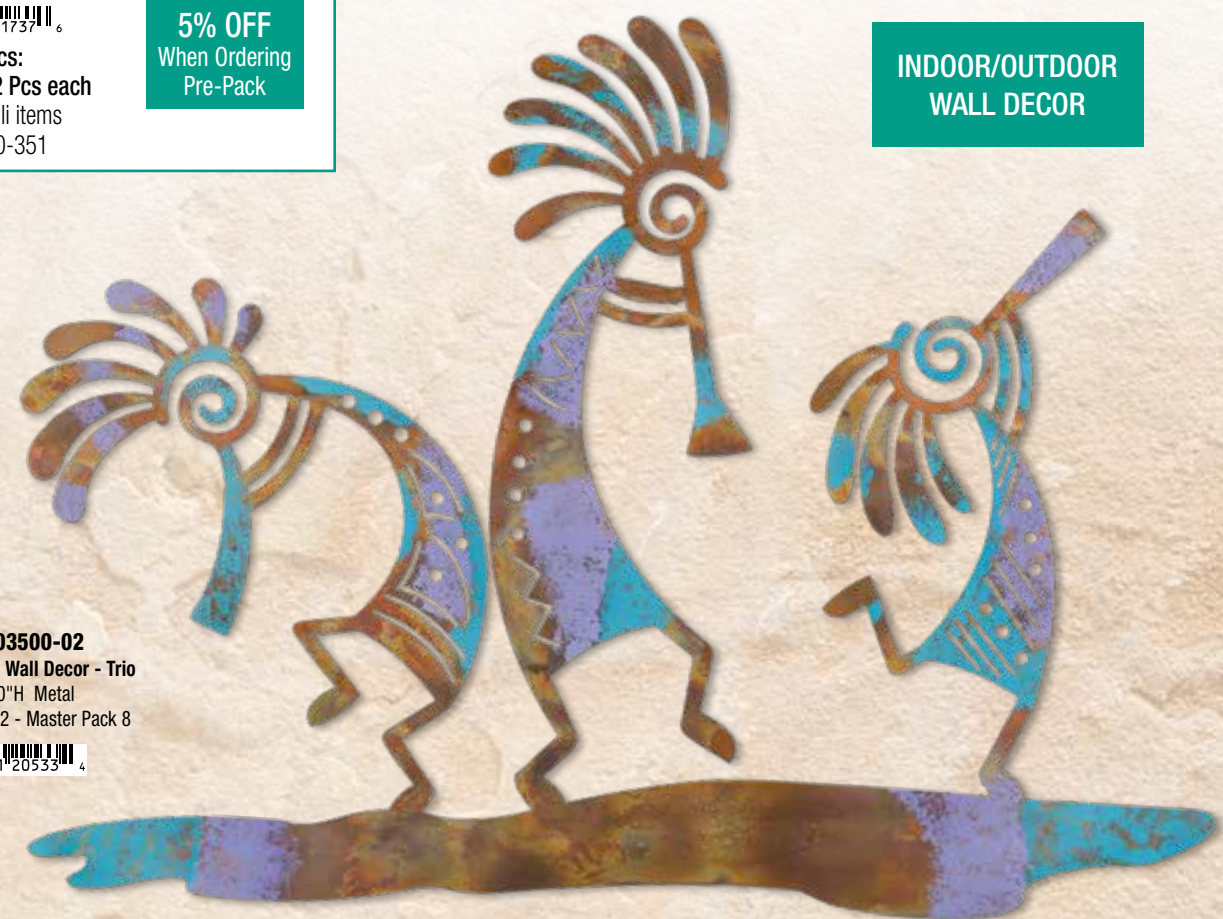

12681-02000-02
Kokopelli Wall Decor - Dance
 20"Lx16.25"H Metal
 Minimum 2 - Master Pack 12

20533-03500-02
Kokopelli Wall Decor - Trio
 26.5"Lx20"H Metal
 Minimum 2 - Master Pack 8

BEST SELLER
20524-02250-02
 Woodland Angel Decor Beaded - 15"
 11.75"Lx15"H Wood/Metal/Acrylic/Jute
 Minimum 2 - Master Pack 24