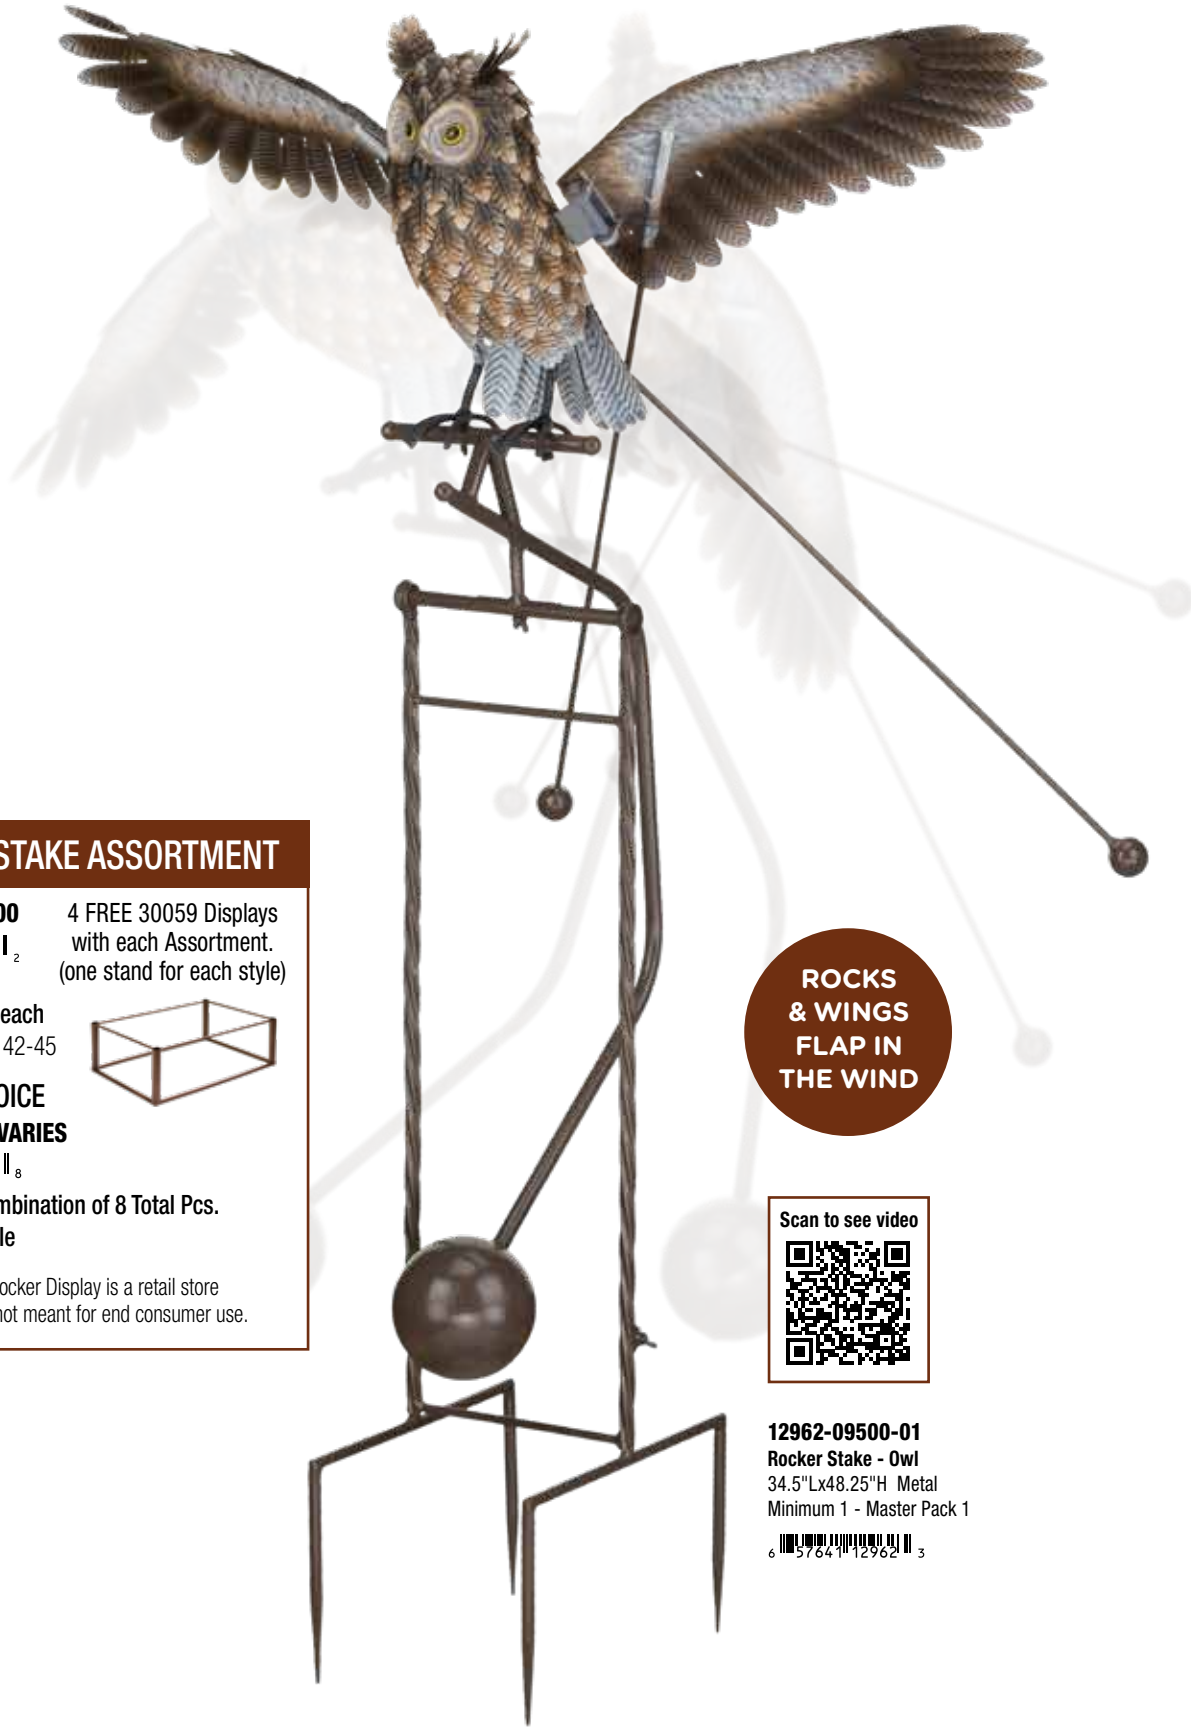

FREE 30026 Display
with Assortment

**ROCKS
& WINGS
FLAP IN
THE WIND**

BEST SELLER
12960-016000-01
 Rocker Stake - Eagle
 35.5"Lx55"H Metal
 Minimum 1 - Master Pack 1

LARGE ROCKER STAKES

Fascinating to watch

All these life-sized kinetic rocker birds move back and forth in the wind and their wings flap. This is accomplished from the weighted balls and wing balancing rods.

**ROCKS
& WINGS
FLAP IN
THE WIND**

ROCKER STAKE ASSORTMENT