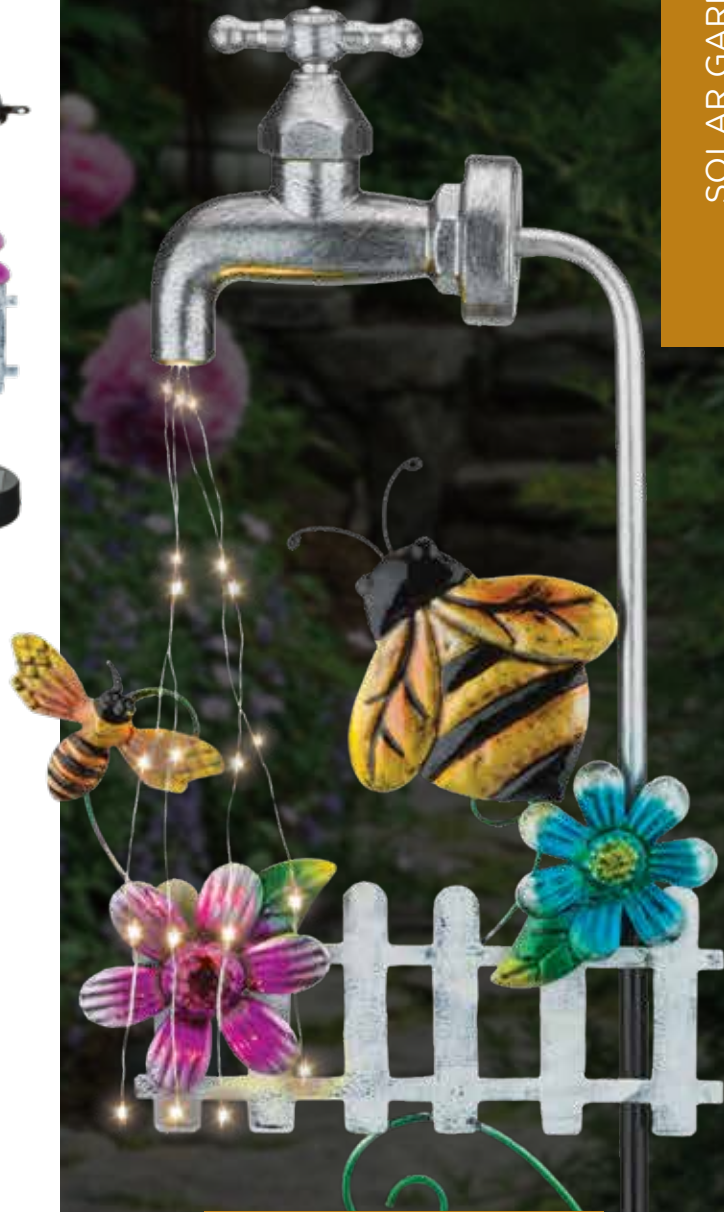

FAUCET SOLAR STAKE ASSORTMENT

51760-030600
18 Total Pcs:
3 Styles, 6 Pcs each
All items on Pg 141

FREE 30051 Display
FREE 30014 Solar Sign

WATERDROP SOLAR STAKE ASSORTMENT

51759-048000
24 Total Pcs:
3 Styles, 8 Pcs each
All items on Pg 140

FREE 30045 Display
FREE 30014 Solar Sign