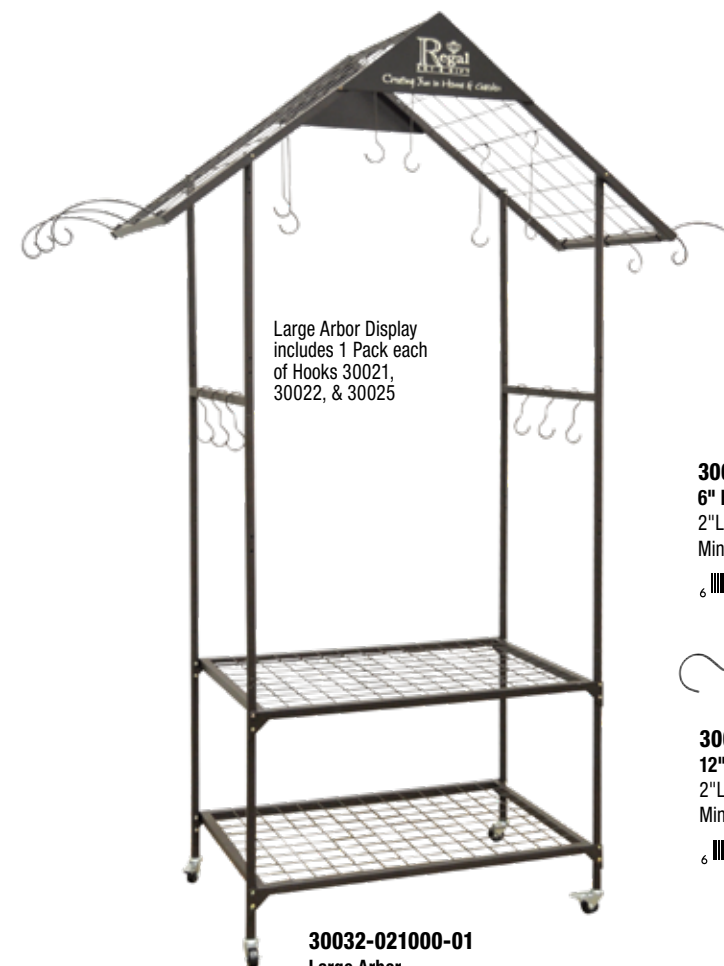

30043-015000-01
Hanging Square 1 of 2
24"Lx24"Wx93.5"H Metal/MDF
Minimum 1 - Master Pack 1

6 57641 30043 5

SHIPS IN 2 BOXES
SELECT BOTH SKUS
WHEN ORDERING.

30044-01
Hanging Square 2 of 2
Minimum 1 - Master Pack 1

6 57641 30044 2