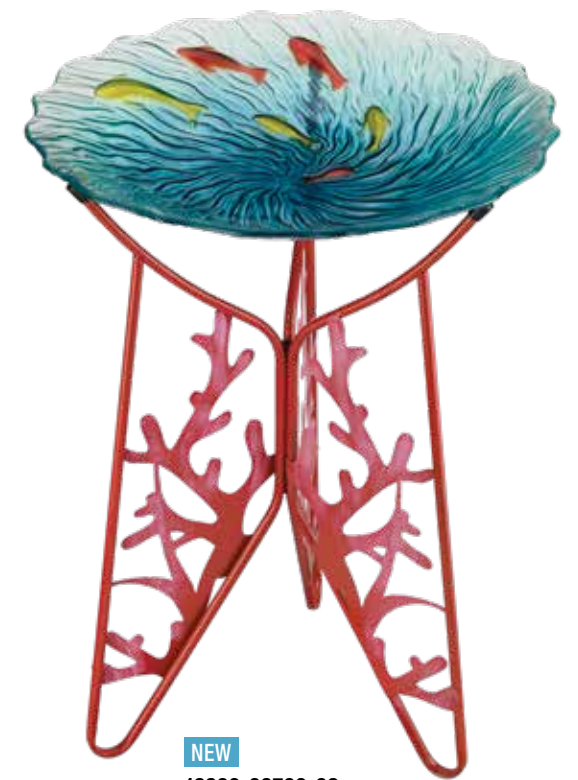

NEW

13390-06700-02
18" Birdbath with Decorative Stand - Coral
18"Lx25"H Metal/Glass
Minimum 2 - Master Pack 2