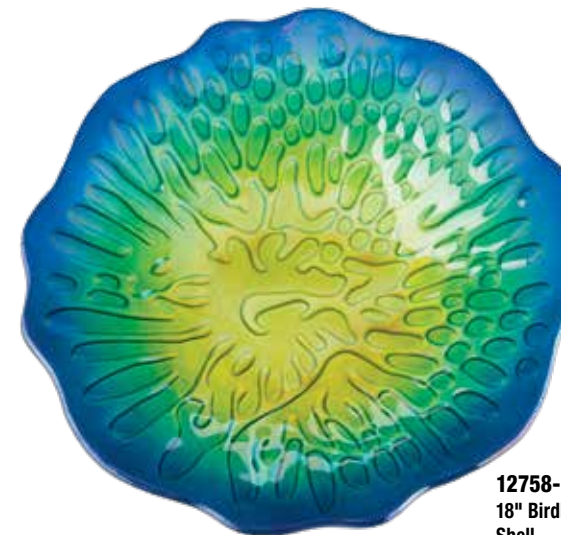

12758-05000-02
18" Birdbath with Stand Shell
18"Lx23.25"H Glass/Metal
Minimum 2 - Master Pack 2
6 576411275811