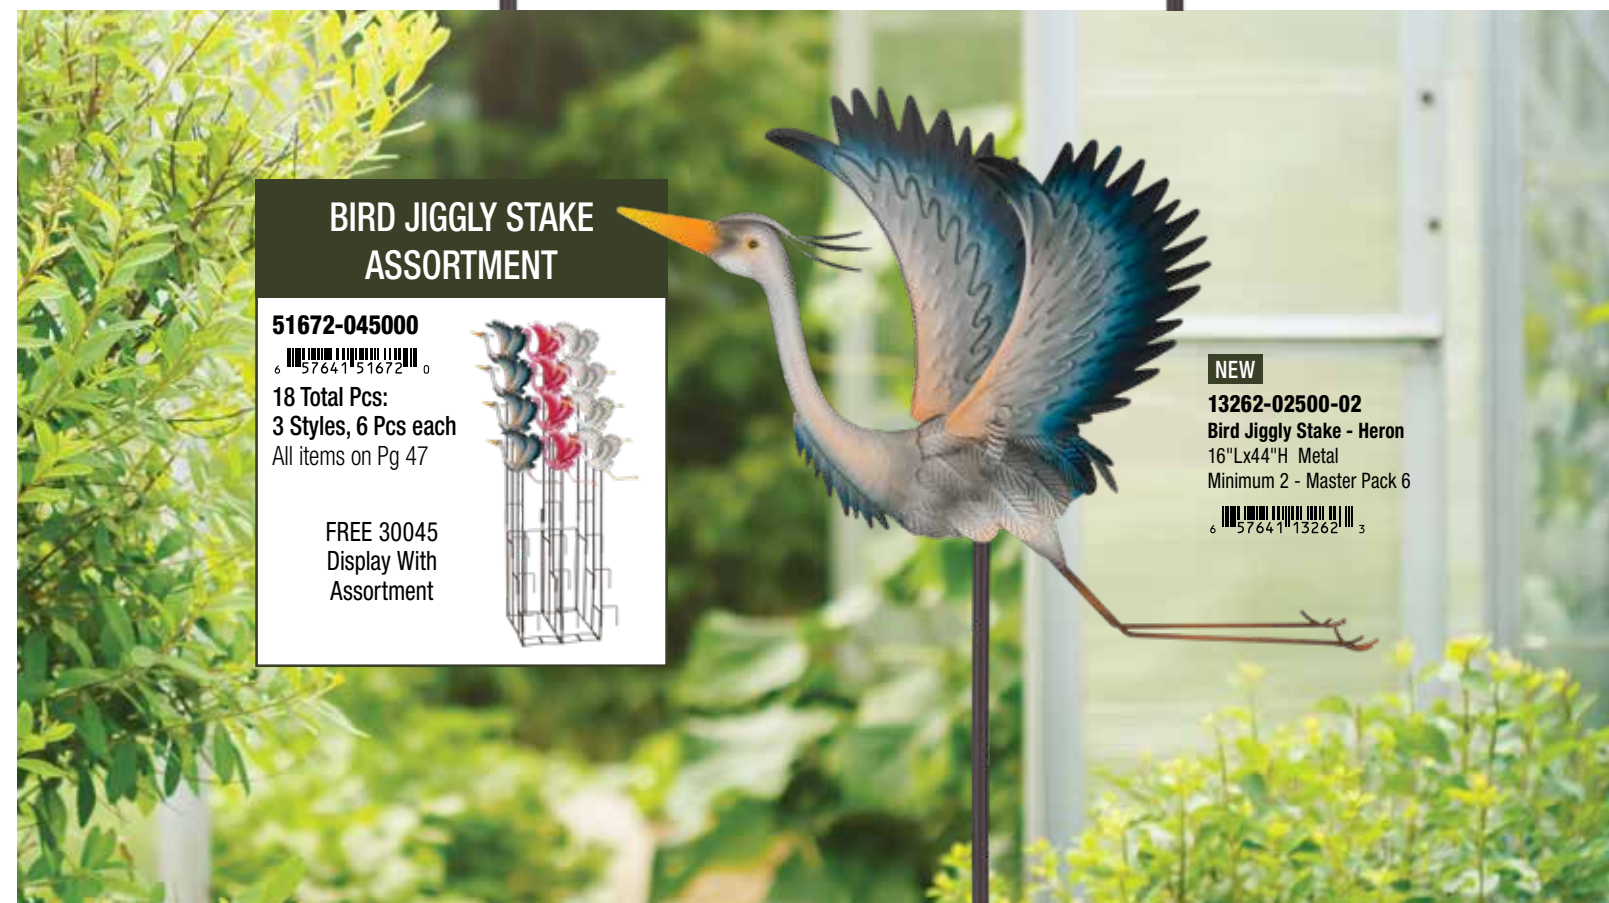

The 3-D bodies have realistic feather and wing details that make them appear alive.

Bird Jiggly Stakes wings move in the wind.

Scan to see video

**JIGGLES
IN THE
WIND**

NEW

13260-02500-02
Bird Jiggly Stake - Egret
16"Lx44"H Metal
Minimum 2 - Master Pack 6

NEW

13261-02500-02
Bird Jiggly Stake - Flamingo
16"Lx44"H Metal
Minimum 2 - Master Pack 6

BIRD JIGGLY STAKE ASSORTMENT

51672-045000

18 Total Pcs:
3 Styles, 6 Pcs each
All items on Pg 47

FREE 30045
Display With
Assortment

NEW

13262-02500-02
Bird Jiggly Stake - Heron
16"Lx44"H Metal
Minimum 2 - Master Pack 6

BIRD STATUARY

Graceful metal bird statuary in Eagles, Herons, Cranes, Egrets, Ducks, Owls and Coastal Birds.

Incredibly realistic feather and wing details along with multi-colored patina finishes make these birds great sellers.