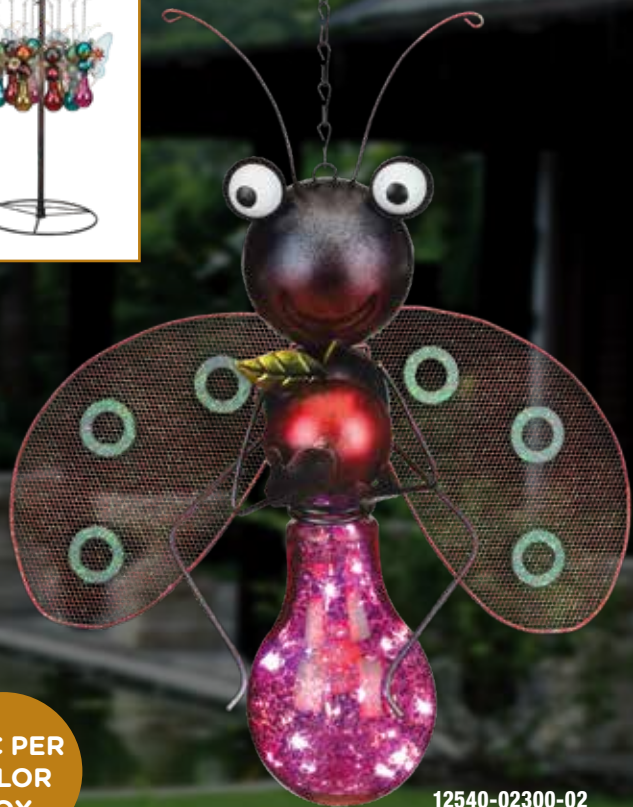

12540-02300-02
Bug Solar Lantern - Ladybug
12"Lx20"H Metal/Glass/Solar
Minimum 2 - Master Pack 6

BIRD SOLAR LANTERN ASSORTMENT

51271-028800

32 Total Pcs:
8 Styles, 4 Pcs each
Bird Solar Lanterns

FREE D121
Countertop Display

MINI FLOWER SOLAR LANTERN ASSORTMENT

51776-027200

32 Total Pcs:
4 Styles, 8 Pcs each
Mini Flower Solar Lanterns

FREE D121
Countertop Display