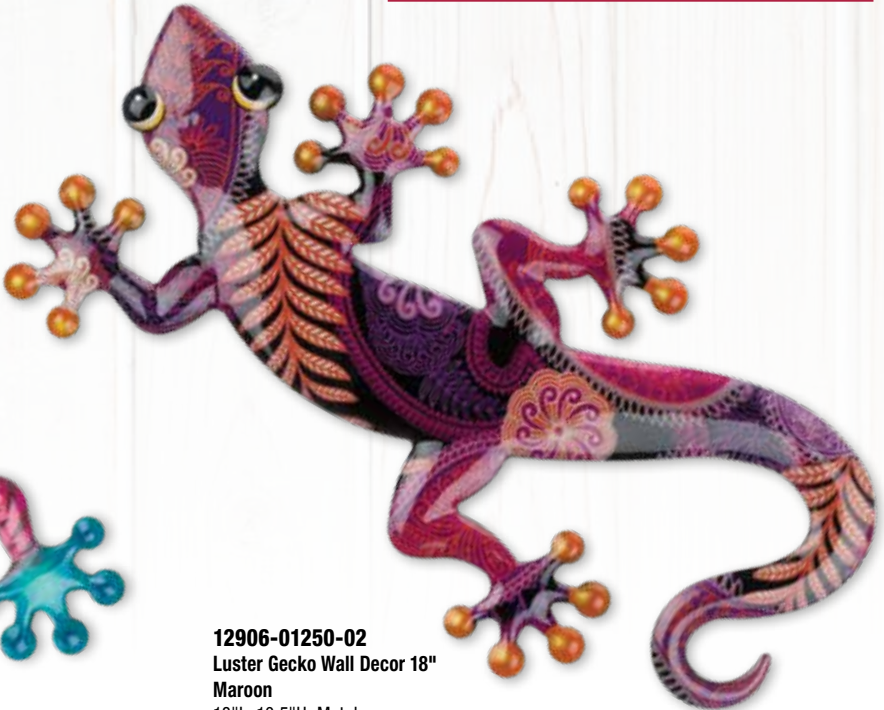

12906-01250-02
Luster Gecko Wall Decor 18"
Maroon
18"Lx10.5"H Metal
Minimum 2 - Master Pack 16
6 57841 12906 7