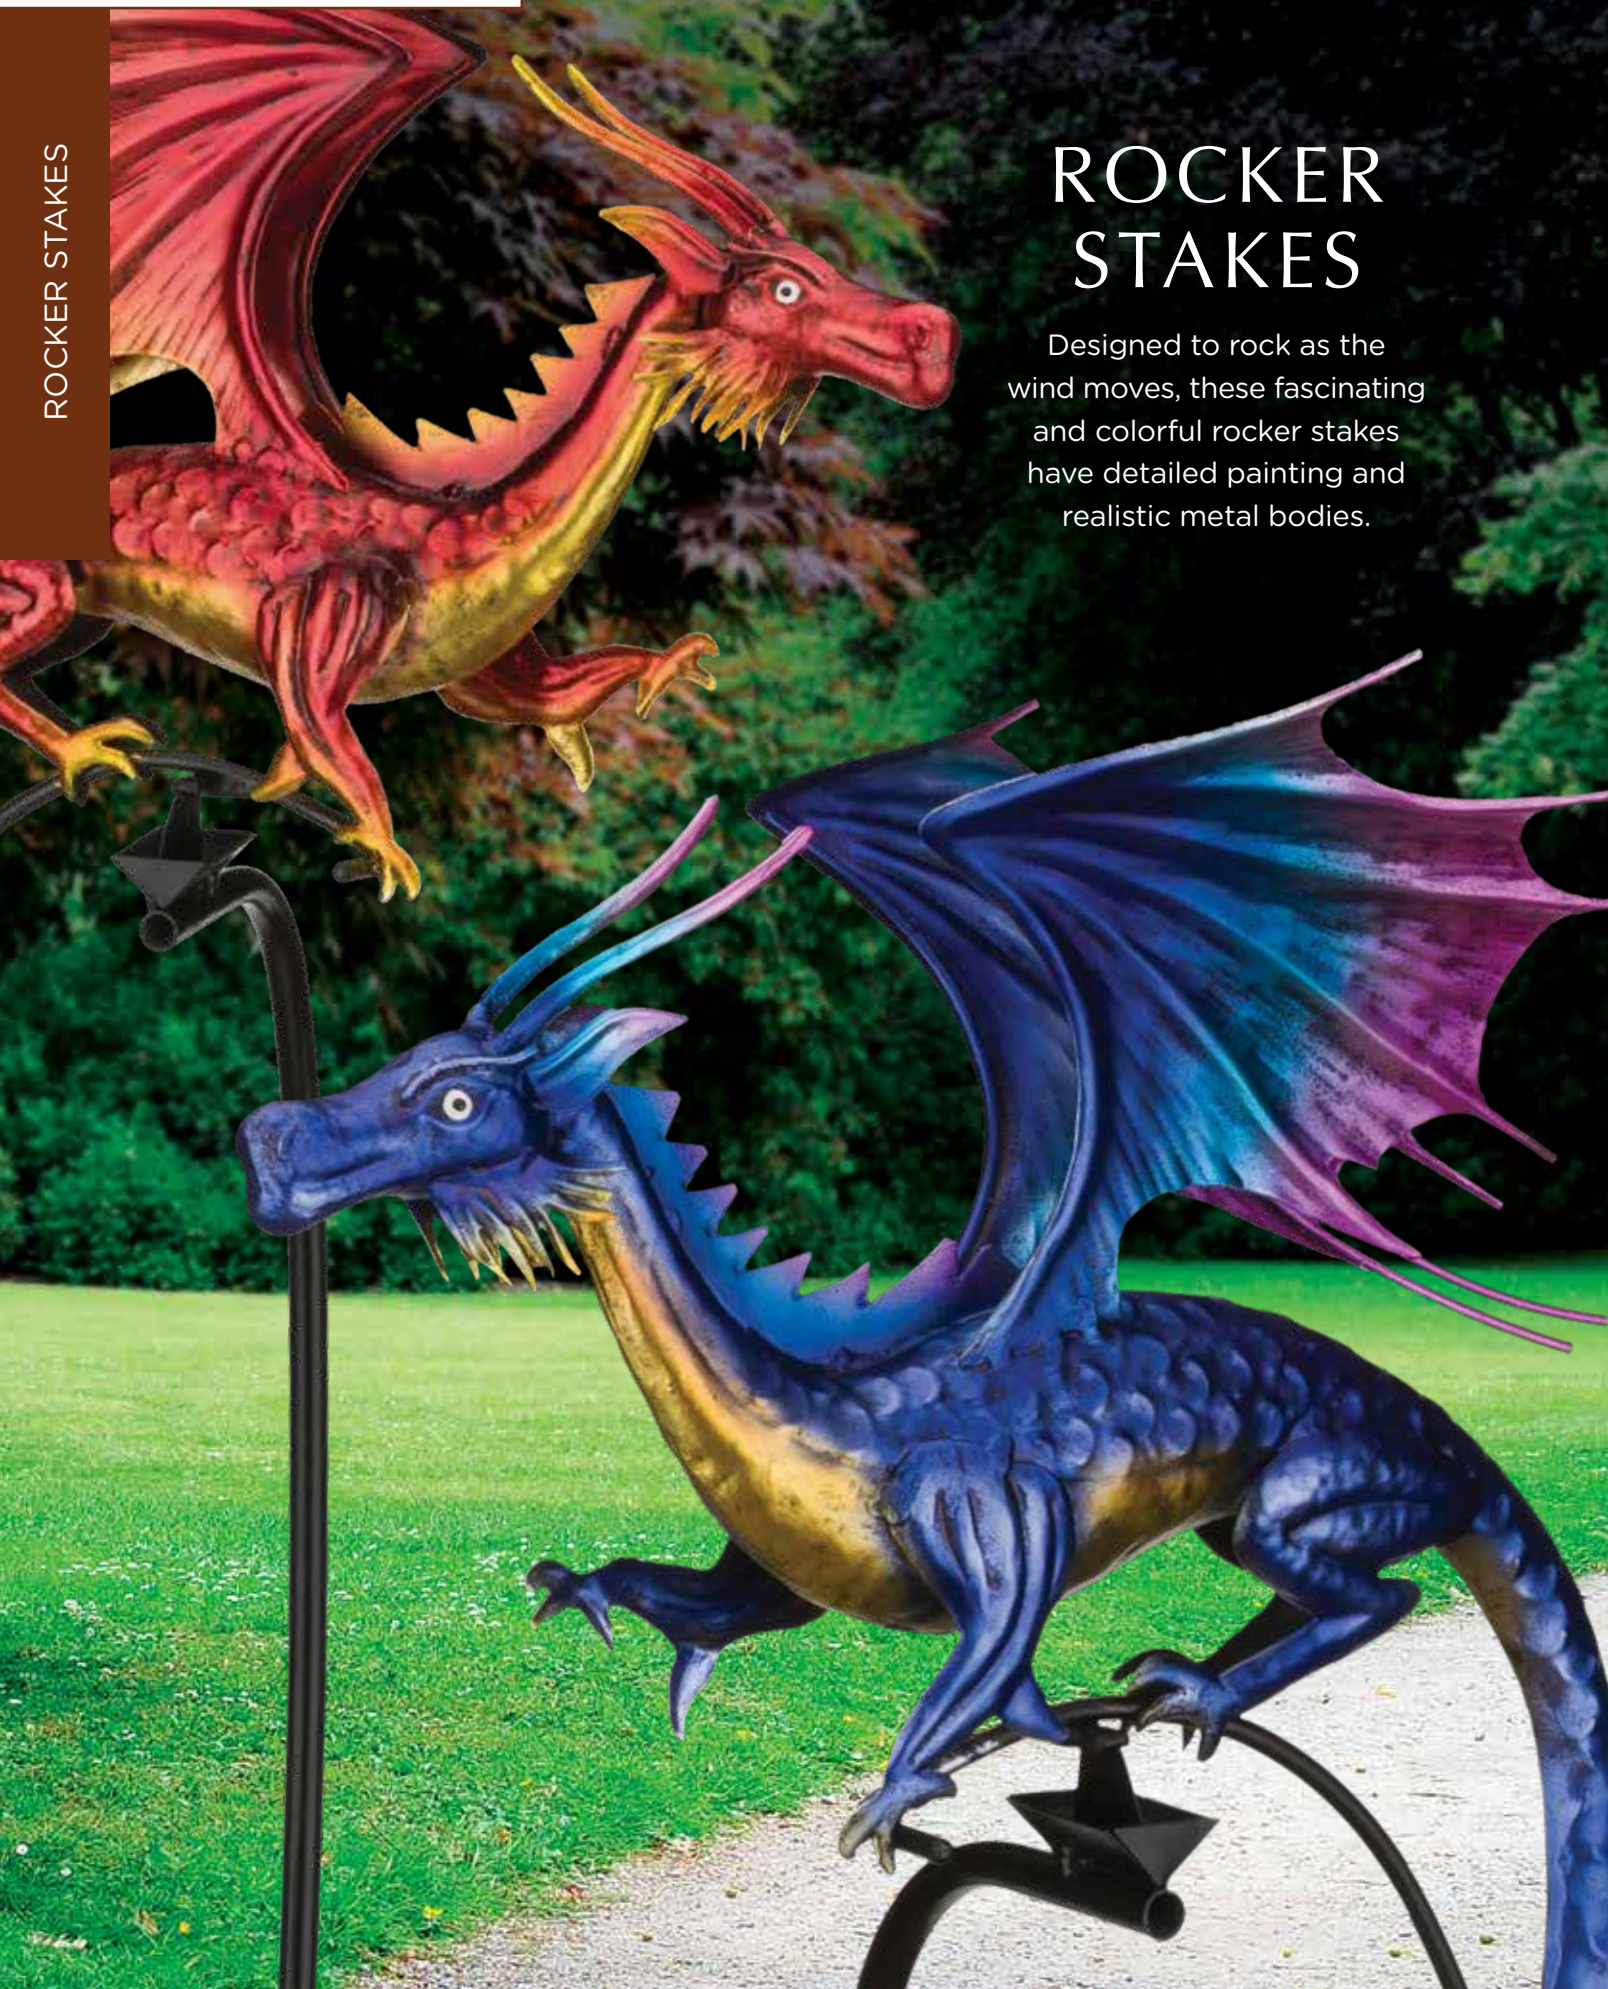

ROCKER STAKES

Designed to rock as the wind moves, these fascinating and colorful rocker stakes have detailed painting and realistic metal bodies.

Dragon Rocker Stakes are the perfect way to add movement and fantasy to the garden. The weighted rocker arm moves with a breeze, making the dragon lunge forward and backwards.

DRAGON ROCKER STAKE ASSORTMENT

51670-043200 FREE 30045
57641 51670 6 Display With Assortment
18 Total Pcs:
3 Styles, 6 Pcs each
All items on Pg 37