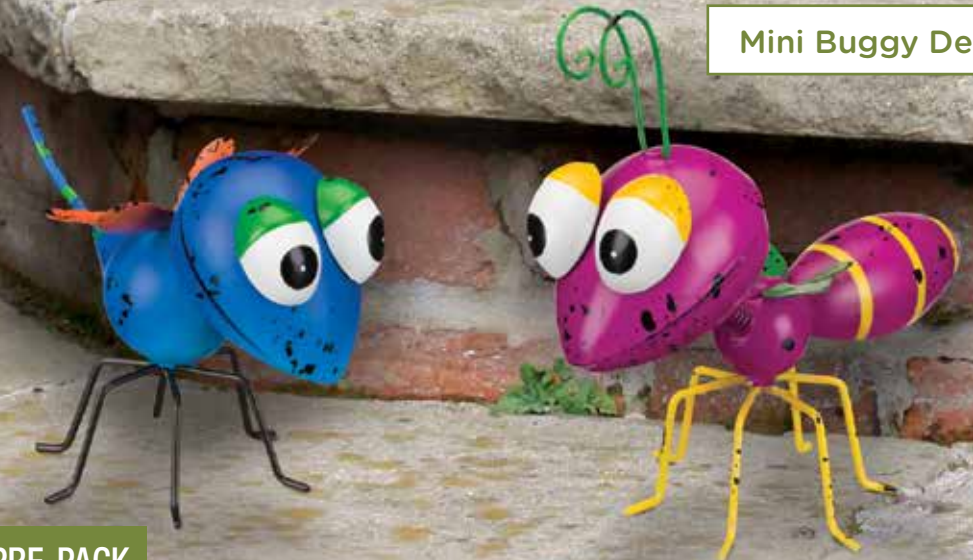

MINI BUGGY DECOR PRE-PACK

51361-024000

48 Total Pcs:
8 Styles, Min Qty each
All items on Pg 213

5% OFF
When Ordering
Pre-Pack

12646-0500-06

Mini Buggy Decor - Dragonfly
5.5"Lx4"H Metal
Minimum 6 - Master Pack 48

12645-0500-06

Mini Buggy Decor - Butterfly Purple
6"Lx5"H Metal
Minimum 6 - Master Pack 48