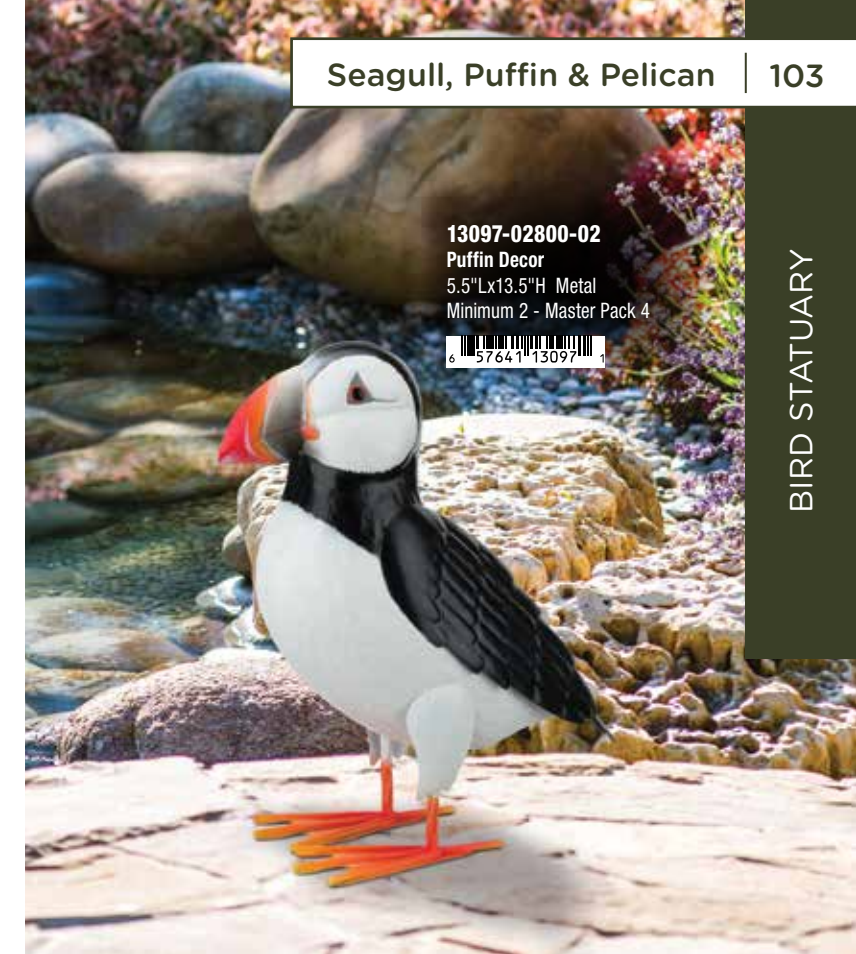

10865-03800-02
Pelican Decor 20" - Head Down
17"Lx20"H Metal
Minimum 2 - Master Pack 2

10866-03800-02
Pelican Decor 22" - Head Up
17"Lx22"H Metal
Minimum 2 - Master Pack 2

13097-02800-02
Puffin Decor
5.5"Lx13.5"H Metal
Minimum 2 - Master Pack 4

12594-02500-02
Seagull Decor
15.75"Lx11"H Metal
Minimum 2 - Master Pack 6

**COASTAL BIRD STATUARY
PRE-PACK 22 PC**

51824-091300

24 Total Pcs:
12 Styles, 2 Pcs each
All items on Pgs 100-103

5% OFF
When Ordering
Pre-Pack

**INDOOR/OUTDOOR
WALL DECOR**

12601-03700-02
Metal Pelican Wall Decor
24.5"Lx20"H Metal
Minimum 2 - Master Pack 2

10278-03300-02
Rustic Pelican Decor
15.5"Lx17.25"H Metal
Minimum 2 - Master Pack 2