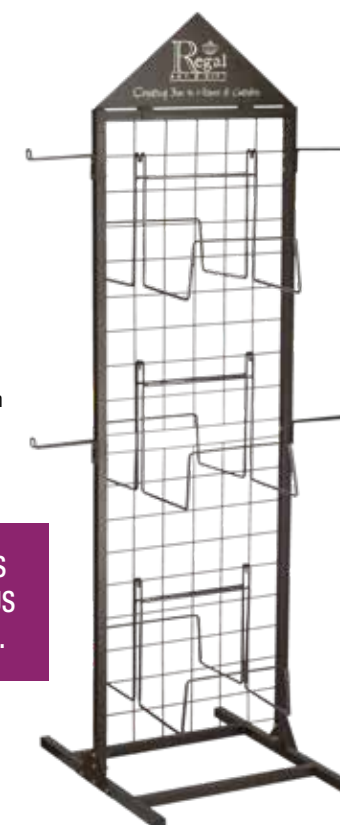

30049-016500-01
Super Wind Spinner 1 of 2
96.5"Lx26"Wx74"H Metal/MDF
Minimum 1 - Master Pack 1

6 57641 30049 7

SHIPS IN 2 BOXES
SELECT BOTH SKUS
WHEN ORDERING.

30050-01
Super Wind Spinner 2 of 2
Minimum 1 - Master Pack 1

6 57641 30050 3

30056-09500-01
Birdbath 1 of 2
32.5"Lx24"Wx69.5"H Metal
Includes 6 adjustable Birdbath
holders and 4 side brackets
Minimum 1 - Master Pack 1

6 57641 30056 5

SHIPS IN 2 BOXES
SELECT BOTH SKUS
WHEN ORDERING.

30057-01
Birdbath 2 of 2
Minimum 1 - Master Pack 1

6 57641 30057 2