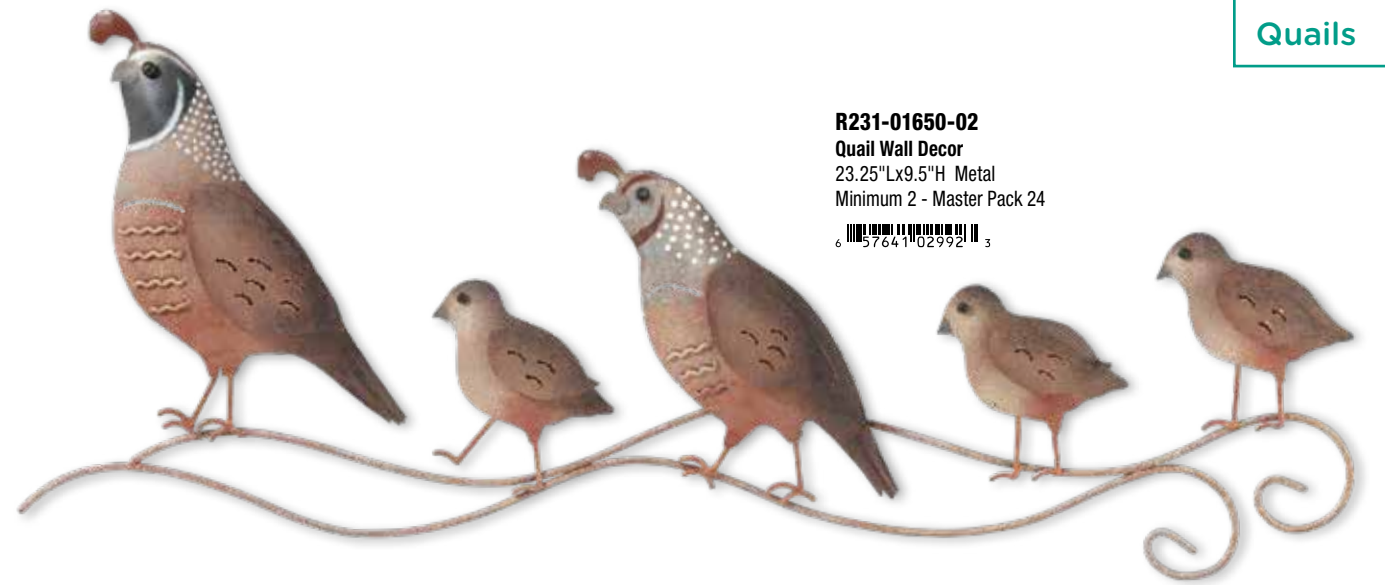

R227-0800-04
Quail Decor - Male
4.5"Lx8"H Metal
Minimum 4 - Master Pack 100

05283-0600-04
Quail Decor - Female
4.5"Lx6.5"H Metal
Minimum 4 - Master Pack 150

R231-01650-02
Quail Wall Decor
23.25"Lx9.5"H Metal
Minimum 2 - Master Pack 24