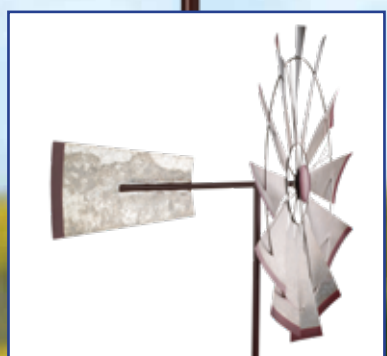

5-Pronged sturdy Ground Fork on all Vertical Wind Spinners

Vortex Wind Spinners are captivating to watch. Multiple spinners converge into the center all at once creating a "vortex" of color and movement.

12289-06500-02
 26" Vortex Wind Spinner
 Butterfly
 26"Lx70"H Metal
 Minimum 2 - Master Pack 2
 6 57641 12289 1

**3-Pronged sturdy
 Ground Fork on 26"
 Vortex Wind Spinner**

**5-Pronged sturdy
 Ground Fork on
 all 33" & 32"
 Vortex Spinners**

Add vintage charm to gardens with a Windmill Wind Spinner. The rear blade rotates the front spinner into the wind.

11754-09000-01
 32" Wind Spinner - Galvanized Windmill
 32"Lx85"H Metal
 Minimum 1 - Master Pack 1
 6 57641 11754 5