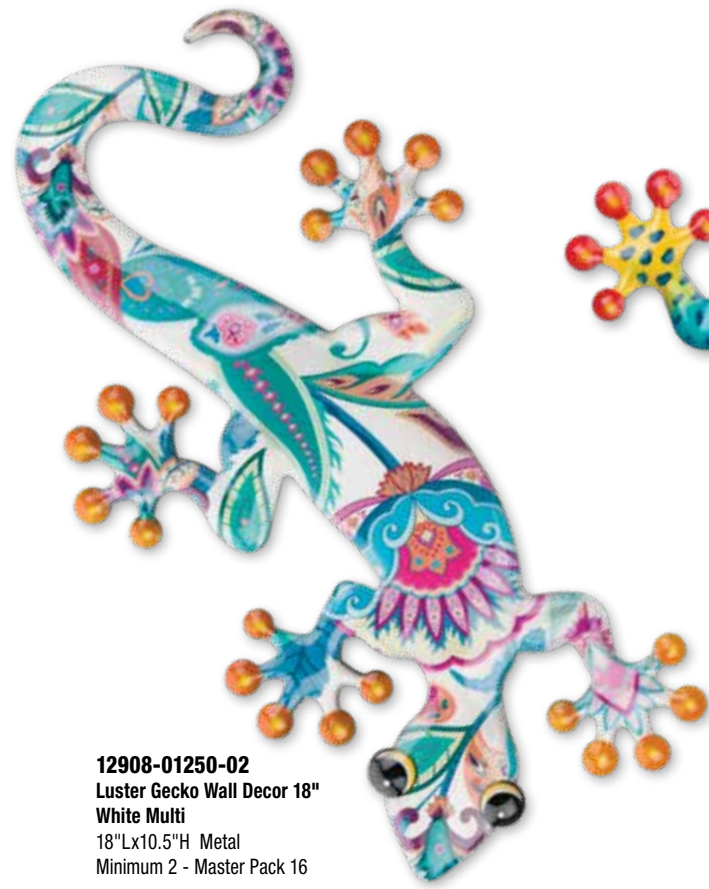

12908-01250-02
Luster Gecko Wall Decor 18"
White Multi
18"Lx10.5"H Metal
Minimum 2 - Master Pack 16
6 57841 12908 1