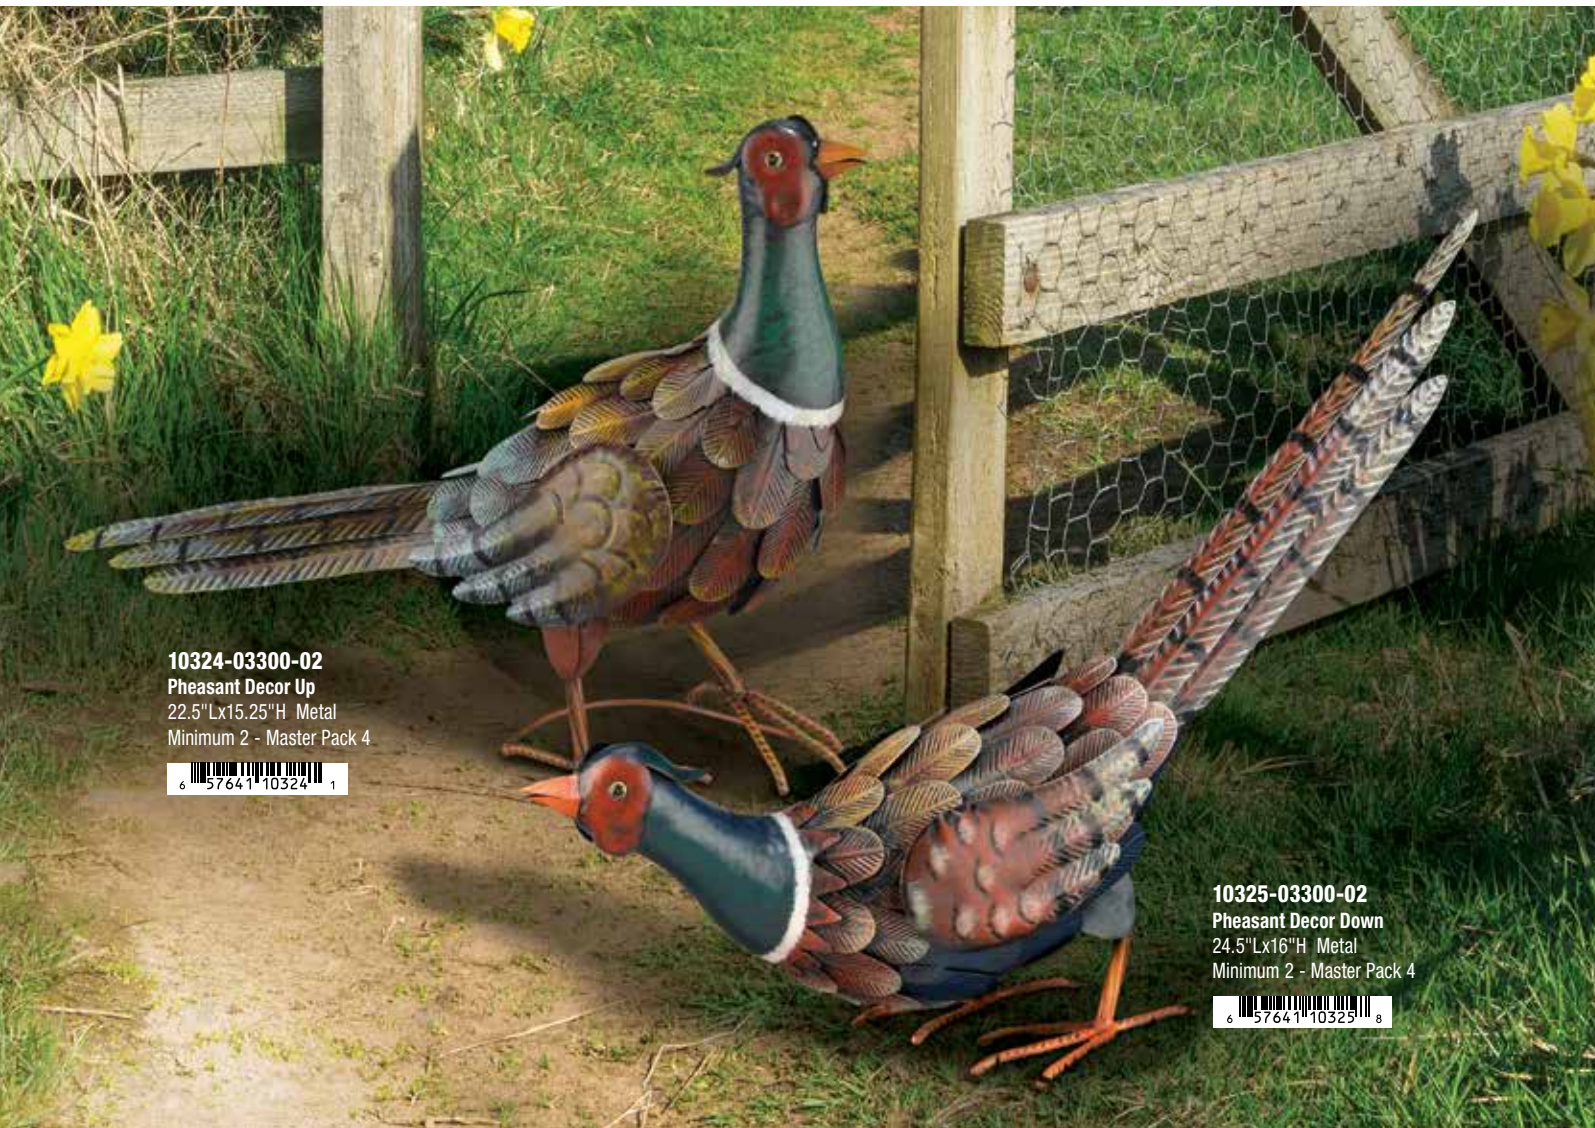

10324-03300-02
Pheasant Decor Up
22.5"Lx15.25"H Metal
Minimum 2 - Master Pack 4
6 57641 10324 1

10325-03300-02
Pheasant Decor Down
24.5"Lx16"H Metal
Minimum 2 - Master Pack 4
6 57641 10325 8