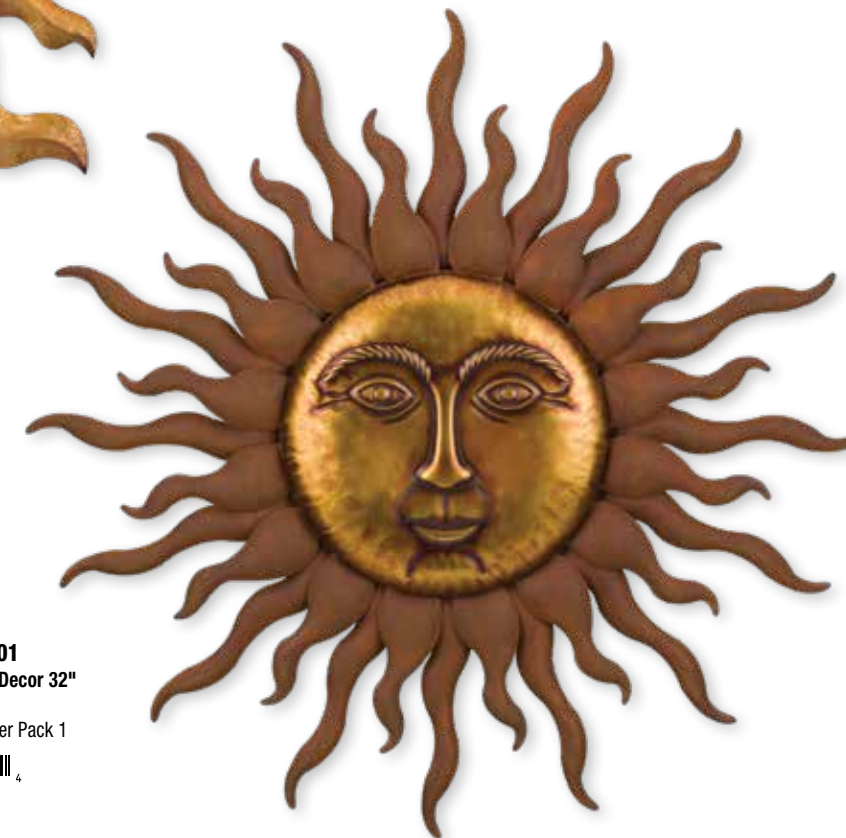

NEW
13249-07000-01
Copper Sun Wall Decor 32"
30"Lx30"H Metal
Minimum 1 - Master Pack 1