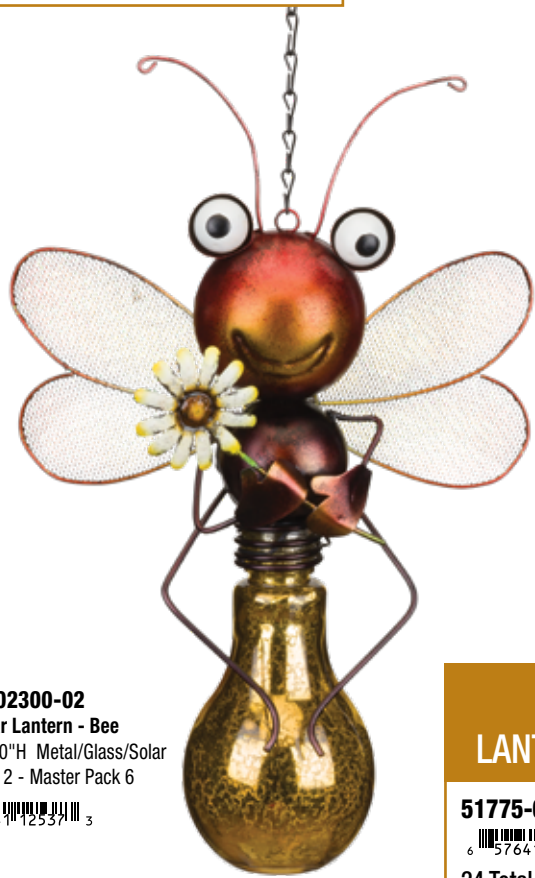

1 PC PER
COLOR
BOX

11256-01800-02
Solar Firefly Lantern - Purple
6.5"Lx14"H Metal/Glass/Solar
Minimum 2 - Master Pack 8
5764111256

11257-01800-02
Solar Firefly Lantern - Yellow
6.5"Lx14"H Metal/Glass/Solar
Minimum 2 - Master Pack 8
5764111257

Cute as a bug. During the day these oversized light bulb lanterns add a burst of color to your landscape. At night the LED string lights inside light up like a firefly.

LARGE SIZE

12537-02300-02
Bug Solar Lantern - Bee
10.5"Lx20"H Metal/Glass/Solar
Minimum 2 - Master Pack 6