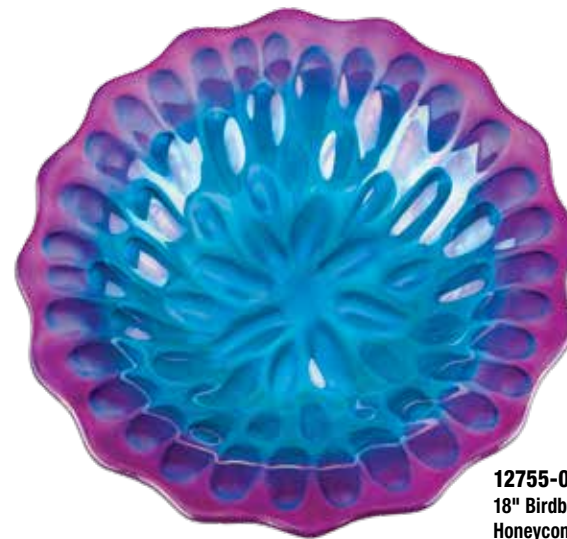

FREE \$95 DISPLAY

30056 & 30057 Birdbath Display
 32.5"Lx24"Wx69.5"H Metal
 Includes 6 adjustable Birdbath holders and 4 side brackets
 Minimum 1 - Master Pack 1

The 18-inch Birdbaths feature a large, textured art glass bowl painted in a variety of striking iridescent colors.