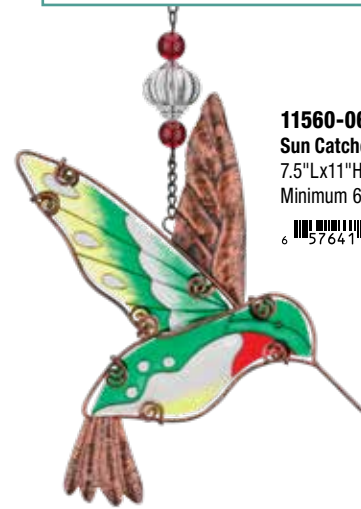

SUN CATCHER ASSORTMENT

51798-037500
6 57841 51798 7

60 Total Pcs:
5 Styles, 12 Pcs each
All items on Pg 245

FREE D121
Countertop Display
with Assortment

11560-0625-06
Sun Catcher - Hummingbird
7.5"Lx11"H Metal/Glass/Acrylic
Minimum 6 - Master Pack 72
6 57841 11560 2