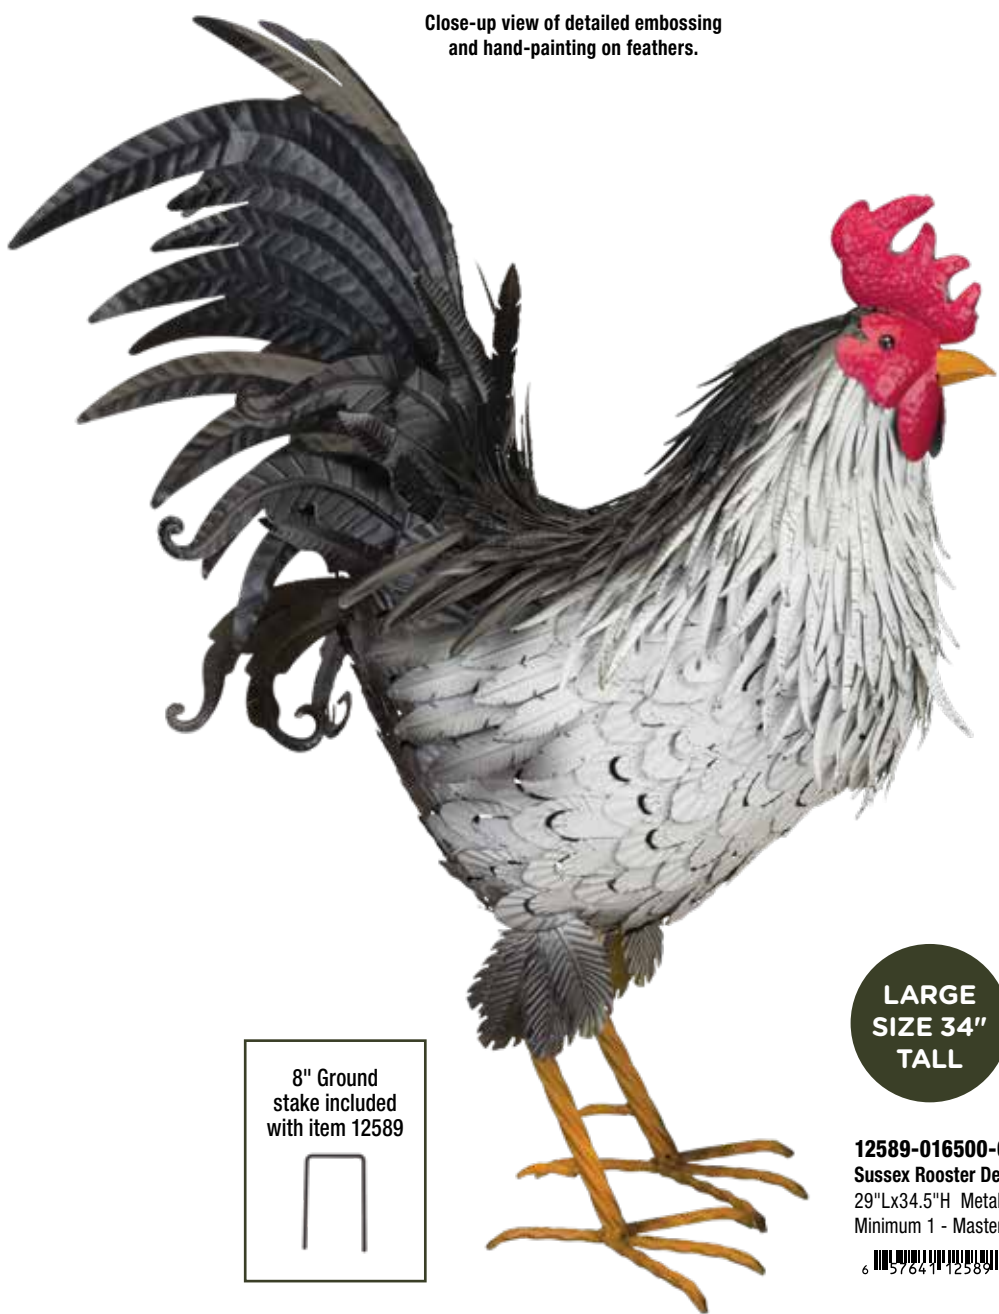

8" Ground stake included with item 12589

LARGE SIZE 34" TALL

12589-016500-01
Sussex Rooster Decor 34"
29"Lx34.5"H Metal
Minimum 1 - Master Pack 1