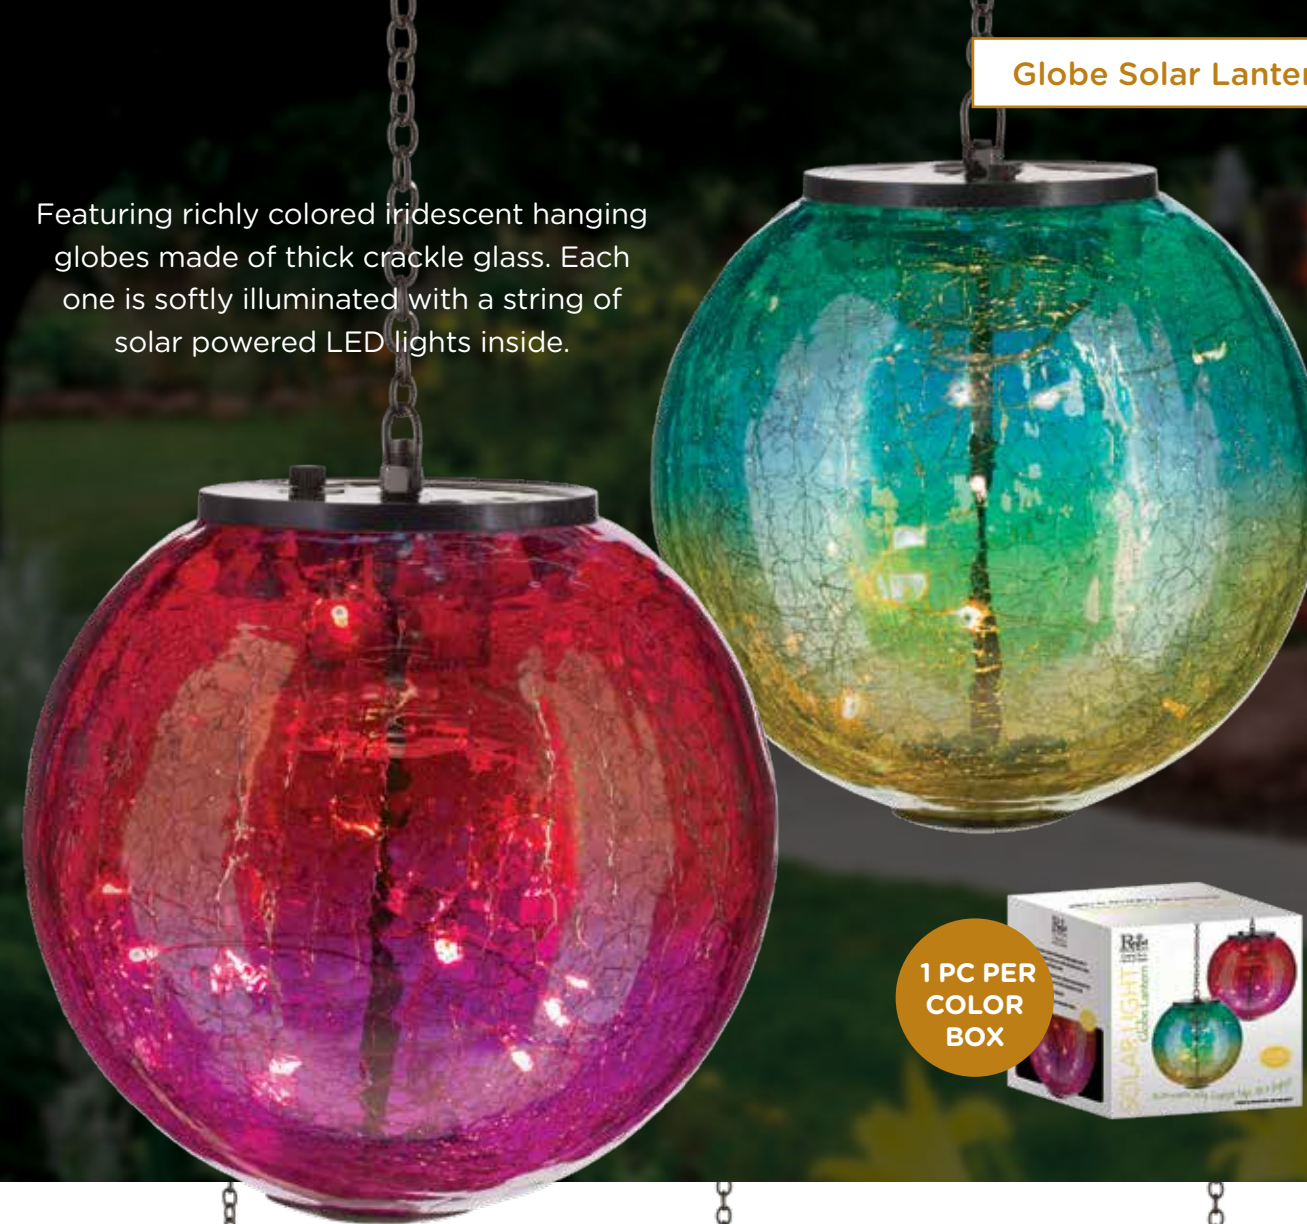

FREE D124
Display with
Assortment

1 PC PER
COLOR
BOX

Featuring richly colored iridescent hanging globes made of thick crackle glass. Each one is softly illuminated with a string of solar powered LED lights inside.