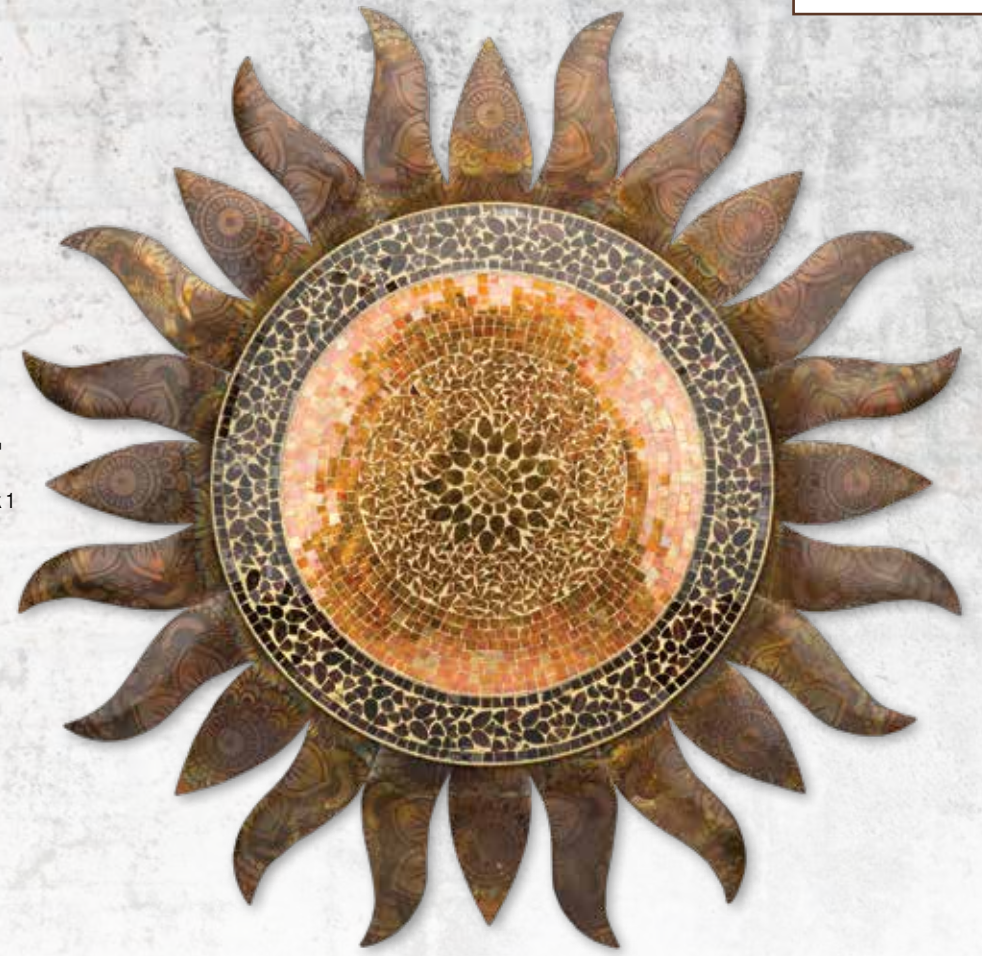

20464-09000-01

Rainbow Copper Sun

Wall Decor 36"

36"Lx36"H Metal/Glass

Minimum 1 - Master Pack 1