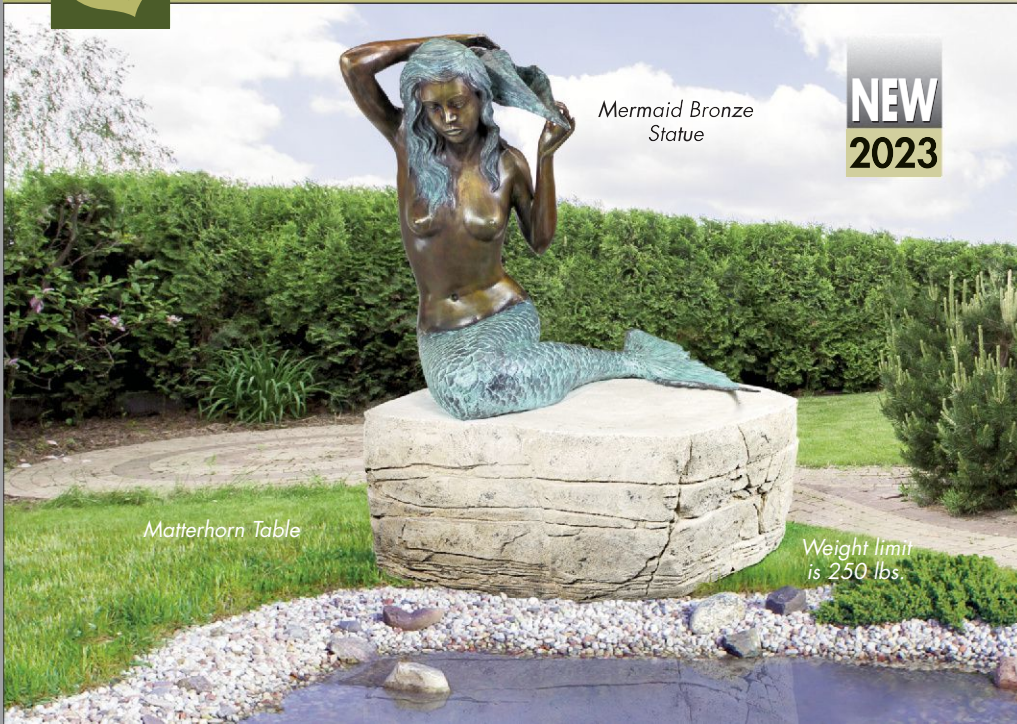

Mermaid Bronze Statue

NEW 2023

Matterhorn Table

Weight limit is 250 lbs

Matterhorn Ledge Garden Pedestal Table

NE-200166 45½"Wx34"Dx17"H. 122 lbs.

Mermaid of the Isle of Capri Piped Bronze Garden Statue: Large

SU-4030 31"Wx22"Dx32"H. 70 lbs.