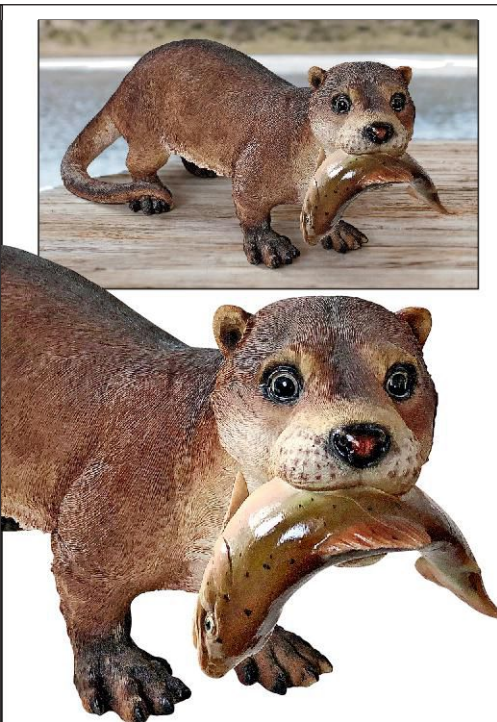

**NEW  
2023**

**Italian Greyhound Art Deco Whippet  
Sentinel Dog Statue**

NE-170104 14"Wx11"Dx35½"H. 18 lbs.

**NEW  
2023**

**Backwoods Troublemakers Speak,  
Hear, See No Evil Black Bears Statue**

HT-142927 3½"Wx4"Dx10½"H. 1 lb.

# ANIMALS

Over four feet tall!

**Forest Vantage Point Black Bear Statue**

KY-18491 16½"Wx26"Dx50½"H. 52 lbs.

**Catnapping Cub Black Bear Statue**

JQ-8560  
11"Wx6"Dx9½"H. 3 lbs.

**Cavorting Carmine Baby Red Fox Statue**

QM-3013800 6½"Wx17"Dx10½"H. 3 lbs.

**River Otter's Big Catch Statue**

JQ-7546  
23"Wx10½"Dx9½"H. 6 lbs.

**Mother's Love Doe and Fawn Statue: Medium**

AL-20502 9½"Wx6"Dx7"H. 2 lbs.

**Dam Building Beaver Statue**

QM-2677800  
9"Wx8"Dx13½"H. 3 lbs.

EXCLUSIVE QUALITY DÉCOR FOR HOME AND GARDEN

**Forest White-Tailed Buck  
Male Deer Statue**

NE-190016 66½"Wx38"Dx68½"H. 56 lbs.

**Forest White-Tailed Doe  
Female Deer Statue**