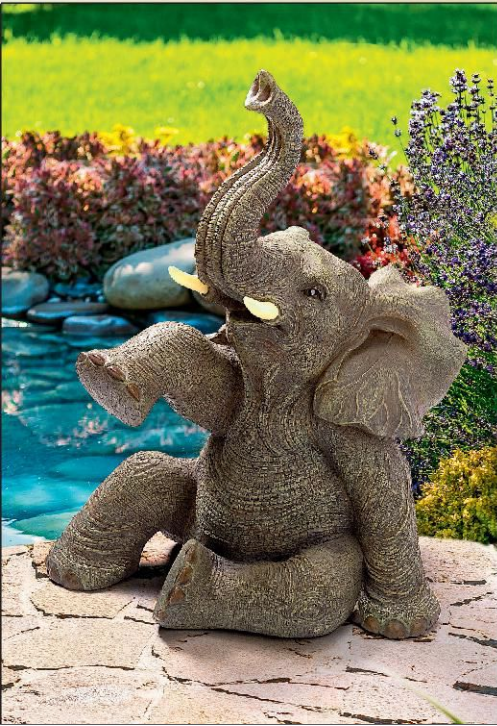

ANIMALS

Petey the Pint-Sized Pachyderm Elephant Statue

KY-505107 14"Wx11½"Dx19"H. 5 lbs.