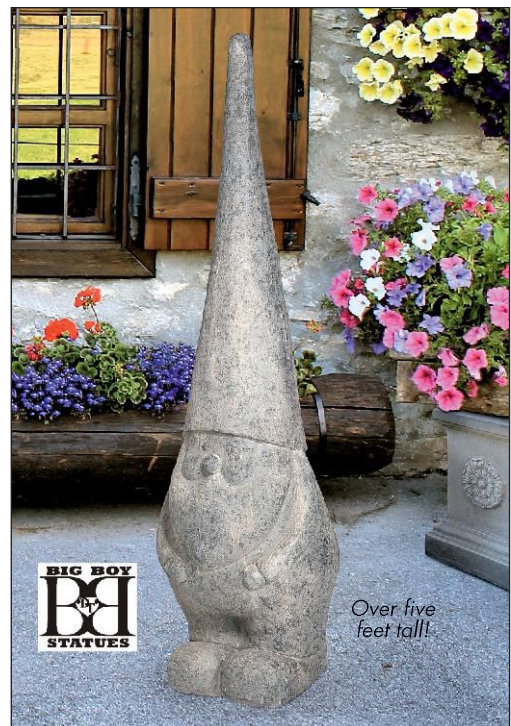

# ANGELS

**Goddess of Mercy  
Praying Angel Statue**

FU-63854 18½"Wx12"Dx46½"H. 36 lbs.

**Look to the Heavens Memorial  
Garden Angel Statue**

LY-713002 11½"Wx7"Dx14"H. 5 lbs.

**The Spirit of Goodwill  
Garden Angel Statue**

LY-721047 7½"Wx5½"Dx10½"H. 2 lbs.

**Mischievous Cupid Statue**

HF-640012

10½"Wx7½"Dx15½"H. 4 lbs.

**Cherubs Care Angelic  
Glass-Topped Sculptural Table**

JQ-8534 21"dia.x20"H. 19 lbs.

**Heavenly Offering Cherub  
Garden Statue**

AL-20511 9"Wx8½"Dx14½"H. 2 lbs.

**Welcoming Willie Garden Gnome Greeter Statue**  
DS-185098 12"Wx8"Dx22"H. 9 lbs.

**Mr. Bad Attitude Unwelcoming Garden Gnome Statue**  
AL-170011 4½"Wx3½"Dx8"H. 1 lb.

**Suds the Squeaky Clean Garden Gnome Statue**  
QM-3152300 6½"Wx10½"Dx7"H. 2 lbs.

**Eccentric Elf Garden Gnome Statue: Squeegee**  
LY-590662 9½"Wx7"Dx7"H. 2 lbs.

**Eccentric Elf Garden Gnome Statue: Spazz**  
LY-590663 9"Wx4½"Dx9½"H. 2 lbs.

**Pinnacle Perry North Forest Garden Gnome Statue**  
FU-13561 17"Wx16"Dx62"H. 26 lbs.