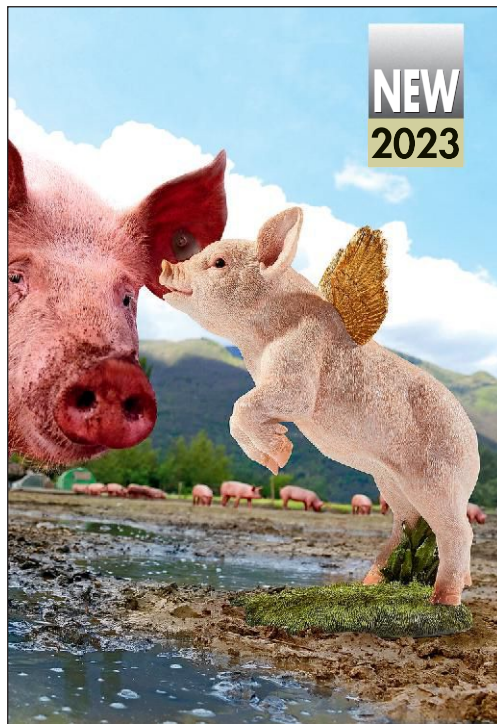

**NEW**  
2023

**When Pigs Fly Flamboyant Farm Statue**

QM-21005

11½"Wx6"Dx14"H. 4 lbs.

**NEW**  
2023

**BIG BOY  
BB  
STATUES**

**Green Great Barred Frog Statue**

NE-130060