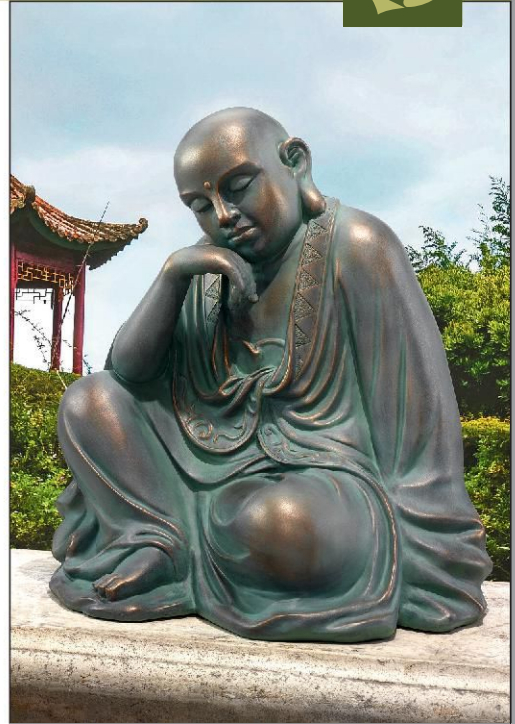

Male

**Grand Palace Chinese Lion Foo Dog Statue: Male**

NE-190161 44½"Wx27"Dx47½"H. 89 lbs.

Female

**Grand Palace Chinese Lion Foo Dog Statue: Female**

NE-190162 44½"Wx27"Dx47½"H. 88 lbs.

**Kaiyuan Temple Pondering Buddha Statue**