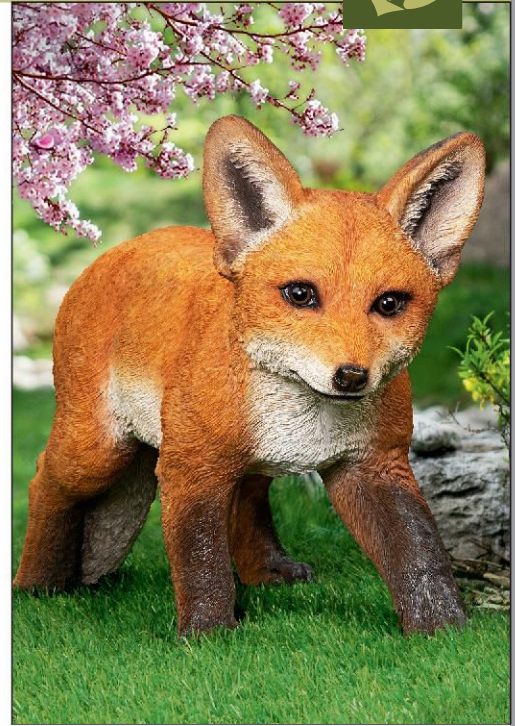

**NEW  
2023**

**Italian Greyhound Art Deco Whippet  
Sentinel Dog Statue**

NE-170104 14"Wx11"Dx35½"H. 18 lbs.

**NEW  
2023**

**Backwoods Troublemakers Speak,  
Hear, See No Evil Black Bears Statue**

HT-142927 3½"Wx4"Dx10½"H. 1 lb.

# ANIMALS

Over four feet tall!

**Forest Vantage Point Black Bear Statue**

KY-18491 16½"Wx26"Dx50½"H. 52 lbs.

**Catnapping Cub Black Bear Statue**

JQ-8560  
11"Wx6"Dx9½"H. 3 lbs.

**Cavorting Carmine Baby Red Fox Statue**

QM-3013800 6½"Wx17"Dx10½"H. 3 lbs.

**River Otter's Big Catch Statue**

JQ-7546  
23"Wx10½"Dx9½"H. 6 lbs.

**Mother's Love Doe and Fawn Statue: Medium**

AL-20502 9½"Wx6"Dx7"H. 2 lbs.

**Dam Building Beaver Statue**

QM-2677800  
9"Wx8"Dx13½"H. 3 lbs.

EXCLUSIVE QUALITY DÉCOR FOR HOME AND GARDEN

**Forest White-Tailed Buck  
Male Deer Statue**

NE-190016 66½"Wx38"Dx68½"H. 56 lbs.

**Forest White-Tailed Doe  
Female Deer Statue**