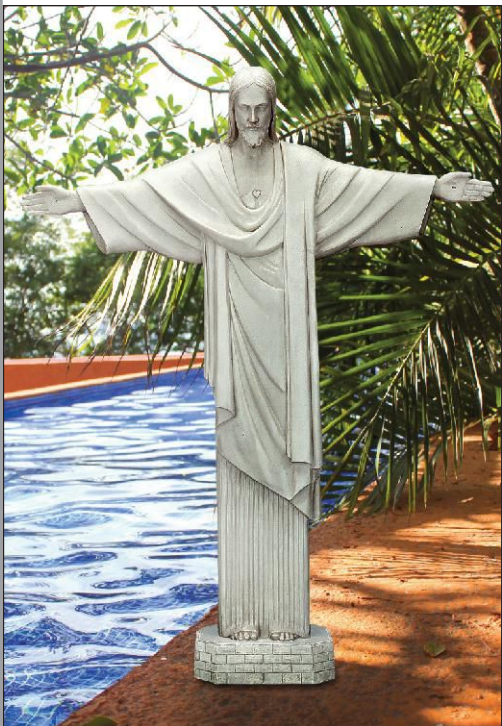

**Château Lion Sentinel Statue: Right**  
NE-1602740  
21"Wx45"Dx52½"H. 80 lbs.

**Château Lion Sentinel Statue: Left**  
NE-1602745  
24"Wx43"Dx52"H. 80 lbs.

**Christ the Redeemer Statue**  
JQ-7693  
20"Wx4½"Dx24½"H. 7 lbs.