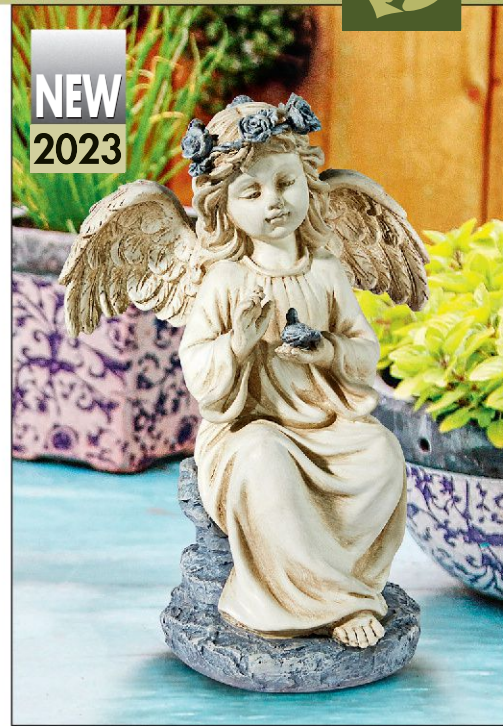

# ANGELS

**Goddess of Mercy  
Praying Angel Statue**

FU-63854 18½"Wx12"Dx46½"H. 36 lbs.

**Look to the Heavens Memorial  
Garden Angel Statue**

LY-713002 11½"Wx7"Dx14"H. 5 lbs.

**The Spirit of Goodwill  
Garden Angel Statue**

LY-721047 7½"Wx5½"Dx10½"H. 2 lbs.

**Mischievous Cupid Statue**

HF-640012

10½"Wx7½"Dx15½"H. 4 lbs.

**Cherubs Care Angelic  
Glass-Topped Sculptural Table**

JQ-8534 21"dia.x20"H. 19 lbs.

**Heavenly Offering Cherub  
Garden Statue**