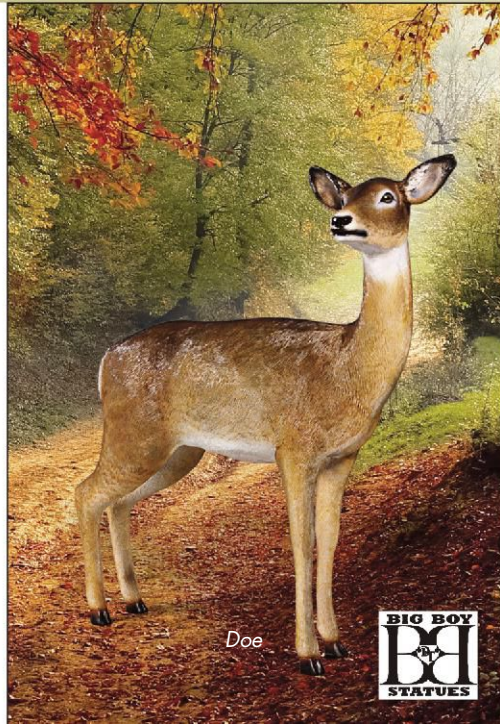

QM-3013800 6½"Wx17"Dx10½"H. 3 lbs.

**River Otter's Big Catch Statue**

JQ-7546  
23"Wx10½"Dx9½"H. 6 lbs.

**Mother's Love Doe and Fawn Statue: Medium**

AL-20502 9½"Wx6"Dx7"H. 2 lbs.

**Dam Building Beaver Statue**

QM-2677800  
9"Wx8"Dx13½"H. 3 lbs.

EXCLUSIVE QUALITY DÉCOR FOR HOME AND GARDEN

**Forest White-Tailed Buck  
Male Deer Statue**

NE-190016 66½"Wx38"Dx68½"H. 56 lbs.

**Forest White-Tailed Doe  
Female Deer Statue**

NE-190015 46½"Wx17½"Dx47½"H. 28 lbs.

**Controlling the Cubs  
Mother Black Bear Statue**

QL-1559498 16"Wx4½"Dx10½"H. 4 lbs.

**Best Bear Buddies Statue**

AL-20520  
12"Wx6"Dx13"H. 5 lbs.

**Wily the Forest Squirrel Statue**