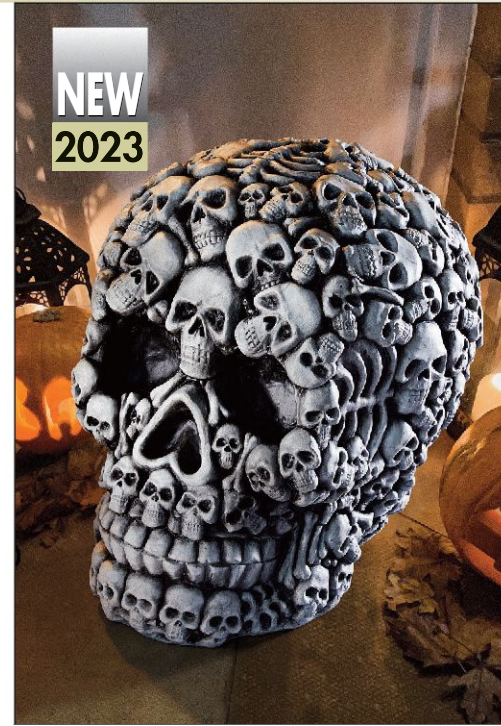

QS-924351 Each 4½"Wx2"Dx5"H. 1 lb.

NEW  
2023

**Grim Reaper Photo Op Life-Size Statue**  
NE-190181  
40½"Wx21"Dx87"H. 76 lbs.

**Gloria VanderBoo Metal Witch Bobble Statue**  
FU-79441 8"Wx10"Dx36½"H. 5 lbs.