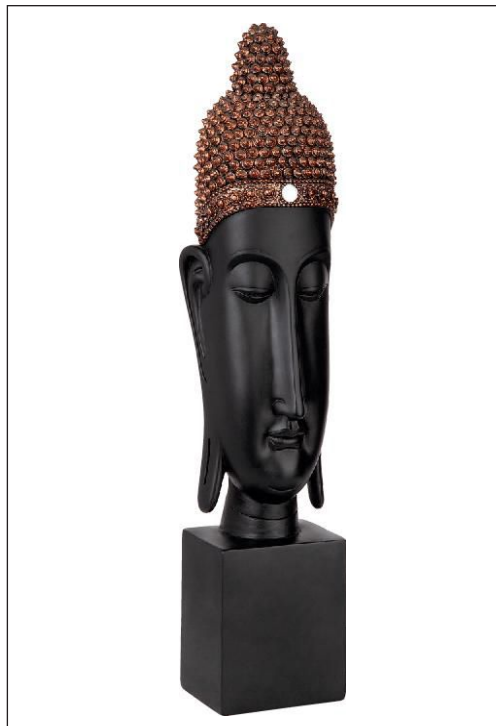

Thai Spiritual Wisdom Buddha Sculptural Bust
QS-228705 3"Wx2½"Dx15½"H. 1 lb.