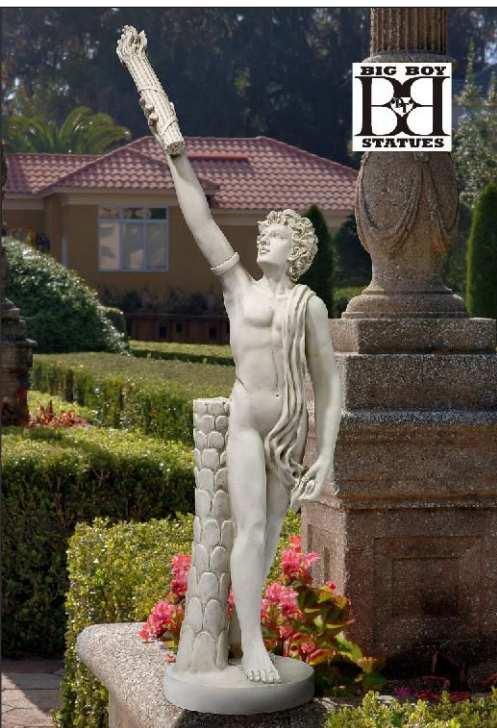

*Flowers not included.*

**Flora, Roman Nymph of Flowers Sculptural Head Planter**

DS-19184 12"Wx10"Dx22"H. 12 lbs.

**Linlithgow Palace Scottish Unicorn Sentinel Statue**

DS-19380 17"Wx14"Dx29"H. 17 lbs.

Left Paw Up

**Roaring Beasts of Castello di Rocca  
Lion Sentinel Statue: Left Paw Up**  
LY-372881 9"Wx14½"Dx17"H. 11 lbs.

Right Paw Up

**Roaring Beasts of Castello di Rocca  
Lion Sentinel Statue: Right Paw Up**  
LY-372882 9"Wx14½"Dx17"H. 11 lbs.

**Memorial of Courage  
Eagle Statue**  
DS-19354 38"Wx12½"Dx30½"H. 31 lbs.

**Torch Bearer Classical Statue**  
KY-47172  
15"Wx10"Dx45½"H. 18 lbs.

**Torso of Aphrodite of Melos  
Venus Statue**  
DS-191833 16"Wx10½"Dx28½"H. 14 lbs.