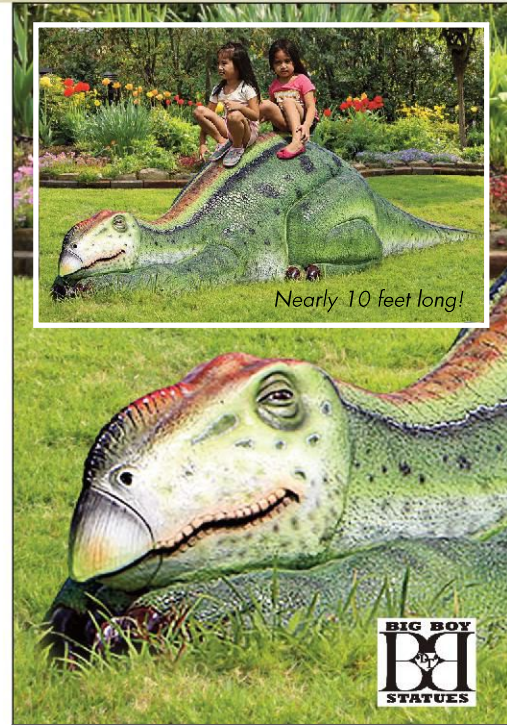

**Gifts from the Sea Merboy  
with Starfish Statue**

LY-7210862 10"Wx5½"Dx13½"H. 3 lbs.

EXCLUSIVE QUALITY DÉCOR FOR HOME AND GARDEN

Over 11 feet long!

NEW 2023

**Rhoetosaurus Dinosaur Photo Op Sculptural Bench**

NE-210179 138"Wx41½"Dx78"H. 250 lbs.

Nearly 10 feet long!

**Jurassic Muttaborrasaurus Dinosaur Statue**

NE-190010 118"Wx35½"Dx24"H. 93 lbs.

Nearly 18 feet long!

NEW 2023

**Giant Megalania Lizard Statue**

NE-130056 213"Wx73½"Dx58"H. 558 lbs.