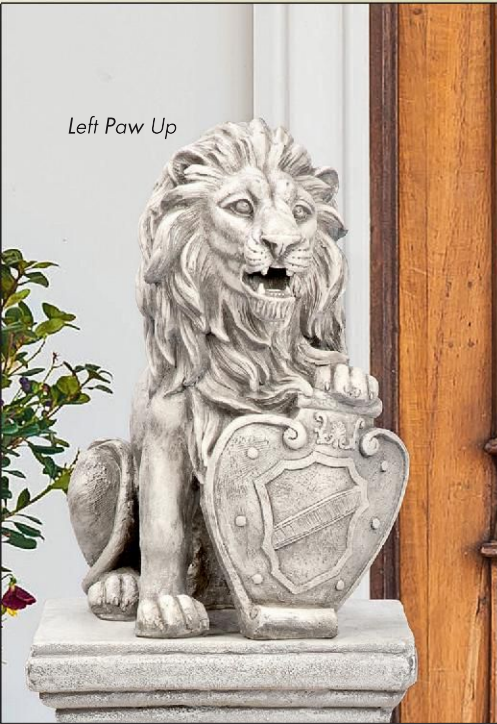

*Flowers not included.*

**Flora, Roman Nymph of Flowers Sculptural Head Planter**

DS-19184 12"Wx10"Dx22"H. 12 lbs.

**Linlithgow Palace Scottish Unicorn Sentinel Statue**

DS-19380 17"Wx14"Dx29"H. 17 lbs.

Left Paw Up

**Roaring Beasts of Castello di Rocca  
Lion Sentinel Statue: Left Paw Up**  
LY-372881 9"Wx14½"Dx17"H. 11 lbs.

Right Paw Up

**Roaring Beasts of Castello di Rocca  
Lion Sentinel Statue: Right Paw Up**  
LY-372882 9"Wx14½"Dx17"H. 11 lbs.