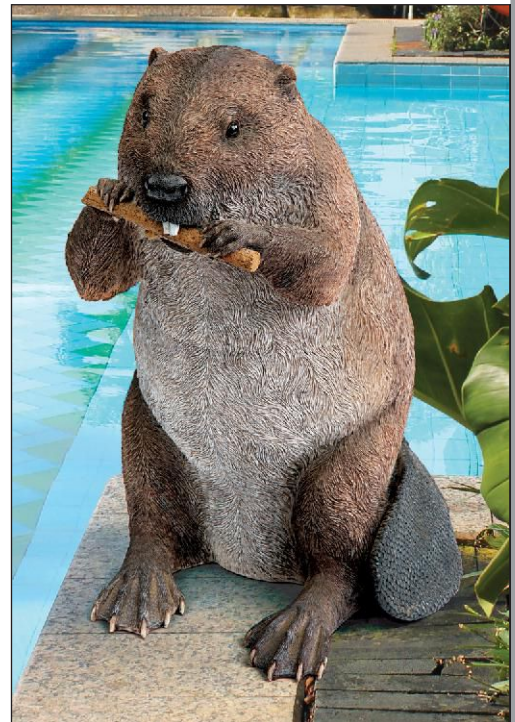

# ANIMALS

Over four feet tall!

**Forest Vantage Point Black Bear Statue**

KY-18491 16½"Wx26"Dx50½"H. 52 lbs.

**Catnapping Cub Black Bear Statue**

JQ-8560  
11"Wx6"Dx9½"H. 3 lbs.

**Cavorting Carmine Baby Red Fox Statue**

QM-3013800 6½"Wx17"Dx10½"H. 3 lbs.

**River Otter's Big Catch Statue**

JQ-7546  
23"Wx10½"Dx9½"H. 6 lbs.

**Mother's Love Doe and Fawn Statue: Medium**

AL-20502 9½"Wx6"Dx7"H. 2 lbs.

**Dam Building Beaver Statue**

QM-2677800  
9"Wx8"Dx13½"H. 3 lbs.

EXCLUSIVE QUALITY DÉCOR FOR HOME AND GARDEN

**Forest White-Tailed Buck  
Male Deer Statue**

NE-190016 66½"Wx38"Dx68½"H. 56 lbs.

**Forest White-Tailed Doe  
Female Deer Statue**

NE-190015 46½"Wx17½"Dx47½"H. 28 lbs.

**Controlling the Cubs  
Mother Black Bear Statue**

QL-1559498 16"Wx4½"Dx10½"H. 4 lbs.

**Best Bear Buddies Statue**

AL-20520  
12"Wx6"Dx13"H. 5 lbs.

**Wily the Forest Squirrel Statue**