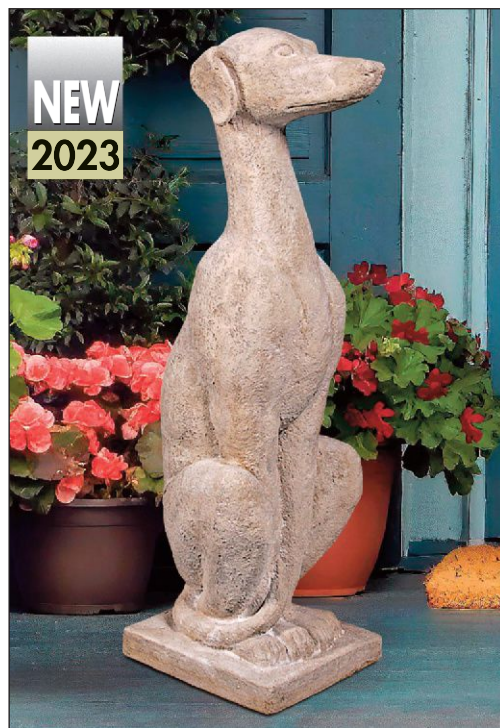

50½"Wx45"Dx37"H. 103 lbs.

EXCLUSIVE QUALITY DÉCOR FOR HOME AND GARDEN

**Hooked on Fishing,  
Fisherman Black Bear Statue**

QM-2703200 6½"Wx6"Dx13½"H. 2 lbs.

**NEW  
2023**

*Flowers  
not included.*

**Bunny with Basket Bearing Gifts  
Easter Rabbit Statue**

HT-21051041 10"Wx6½"Dx16"H. 6 lbs.

**NEW  
2023**

**Andes the Little Alpaca  
Garden Statue**

HT-21052532 12"Wx6½"Dx12½"H. 5 lbs.

**Foraging Fawn Baby Deer  
Garden Statue**

JQ-6097 17½"Wx6½"Dx20"H. 6 lbs.

**NEW  
2023**

**Italian Greyhound Art Deco Whippet  
Sentinel Dog Statue**

NE-170104 14"Wx11"Dx35½"H. 18 lbs.

**NEW  
2023**

**Backwoods Troublemakers Speak,  
Hear, See No Evil Black Bears Statue**

HT-142927 3½"Wx4"Dx10½"H. 1 lb.