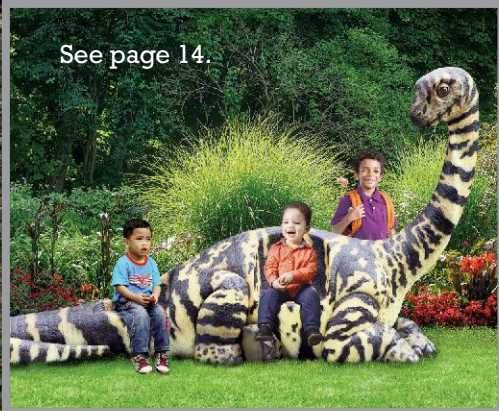

# design TOSCANO®

GARDEN COMMERCIAL DIVISION

Exclusive Quality Statuary and Décor for Home and Garden

OVER  
80 NEW  
GARDEN  
DESIGNS

**Pumpkin Patch  
Photo Op Statue**  
See page 43.

See  
page 36.

See page 14.