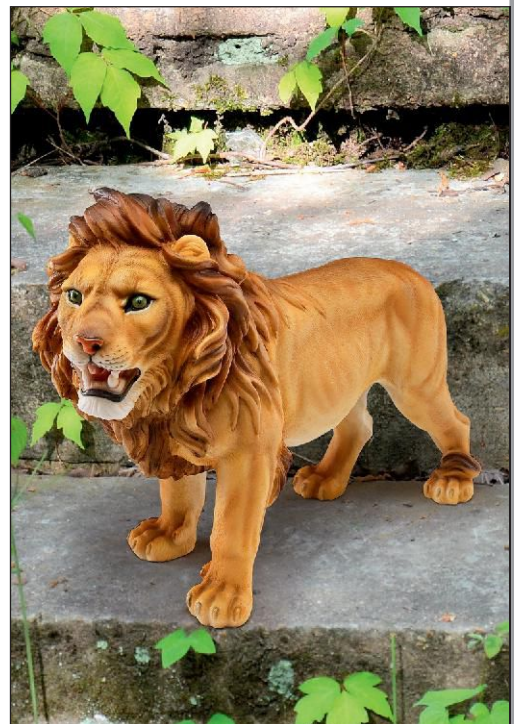

**Panthera Lion, King of the
African Savanna Statue**

JQ-44109 16½"Wx6"Dx11"H. 6 lbs.