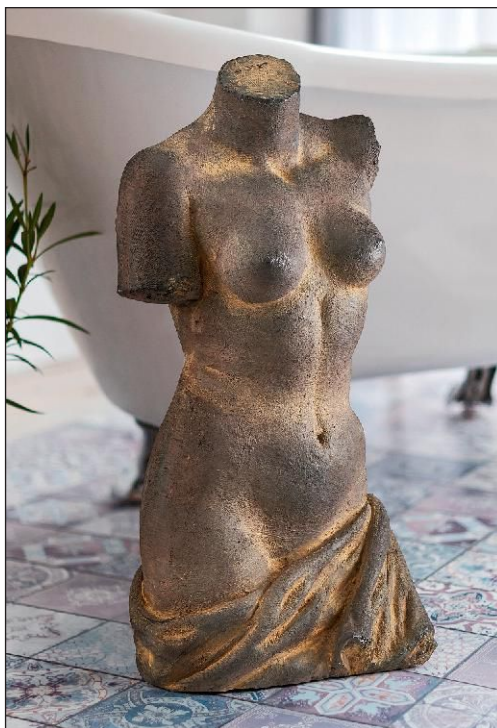

**Roaring Beasts of Castello di Rocca  
Lion Sentinel Statue: Left Paw Up**  
LY-372881 9"Wx14½"Dx17"H. 11 lbs.

Right Paw Up

**Roaring Beasts of Castello di Rocca  
Lion Sentinel Statue: Right Paw Up**  
LY-372882 9"Wx14½"Dx17"H. 11 lbs.

**Memorial of Courage  
Eagle Statue**  
DS-19354 38"Wx12½"Dx30½"H. 31 lbs.

**Torch Bearer Classical Statue**  
KY-47172  
15"Wx10"Dx45½"H. 18 lbs.

**Torso of Aphrodite of Melos  
Venus Statue**  
DS-191833 16"Wx10½"Dx28½"H. 14 lbs.