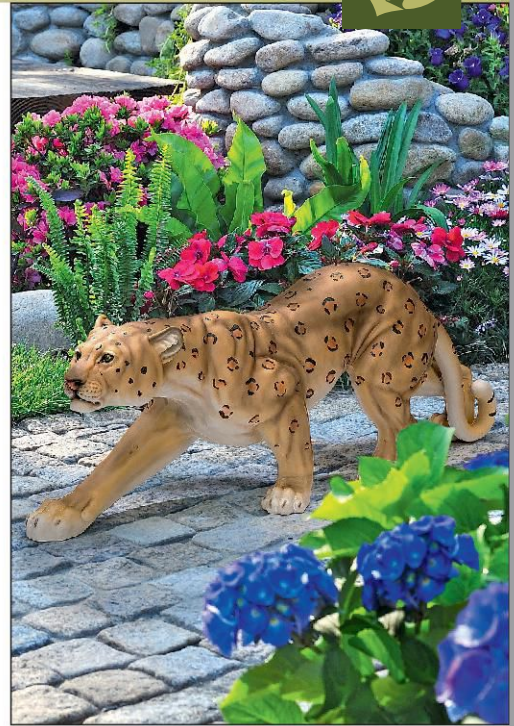

# ANIMALS

**NEW  
2023**

**Tyrant T-Rex Sculptural  
Dinosaur Side Table**

JQ-10574 13½"Wx12½"Dx20"H. 16 lbs.

**Herd Mentality Mother and Calf  
Elephant Statue**

QM-3160800 21"Wx11½"Dx15"H. 9 lbs.

**Silent Pursuer  
Spotted Leopard Statue**