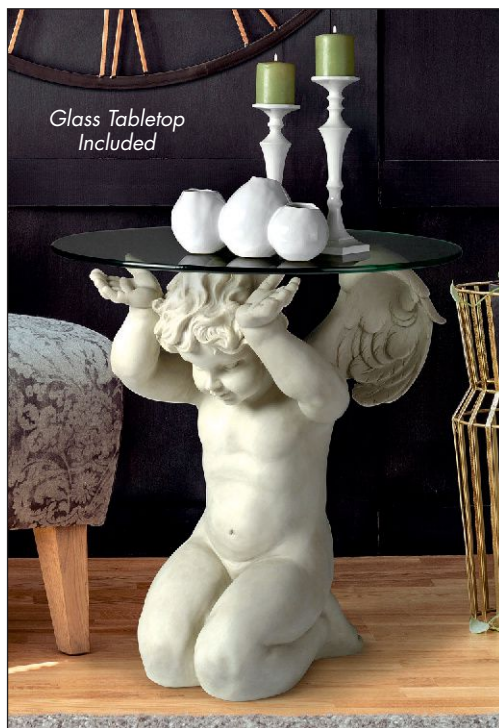

# ANGELS

**Goddess of Mercy  
Praying Angel Statue**

FU-63854 18½"Wx12"Dx46½"H. 36 lbs.

**Look to the Heavens Memorial  
Garden Angel Statue**

LY-713002 11½"Wx7"Dx14"H. 5 lbs.

**The Spirit of Goodwill  
Garden Angel Statue**

LY-721047 7½"Wx5½"Dx10½"H. 2 lbs.

**Mischievous Cupid Statue**

HF-640012

10½"Wx7½"Dx15½"H. 4 lbs.

**Cherubs Care Angelic  
Glass-Topped Sculptural Table**

JQ-8534 21"dia.x20"H. 19 lbs.

**Heavenly Offering Cherub  
Garden Statue**