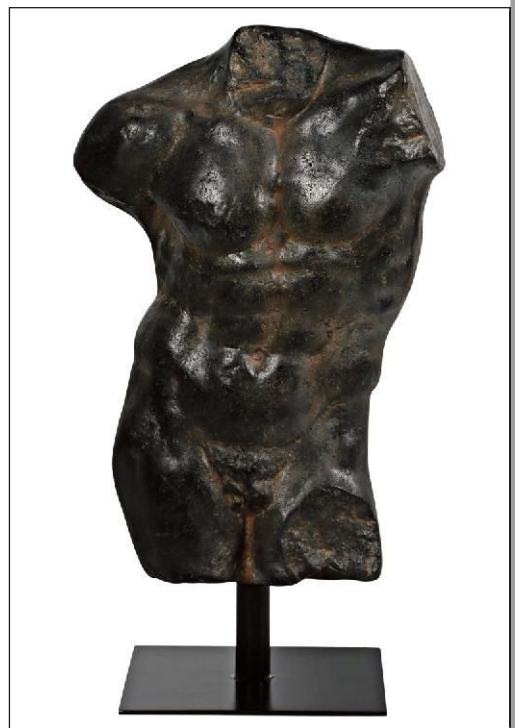

**Roaring Beasts of Castello di Rocca  
Lion Sentinel Statue: Left Paw Up**  
LY-372881 9"Wx14½"Dx17"H. 11 lbs.

Right Paw Up

**Roaring Beasts of Castello di Rocca  
Lion Sentinel Statue: Right Paw Up**  
LY-372882 9"Wx14½"Dx17"H. 11 lbs.

**Memorial of Courage  
Eagle Statue**  
DS-19354 38"Wx12½"Dx30½"H. 31 lbs.

**Torch Bearer Classical Statue**  
KY-47172  
15"Wx10"Dx45½"H. 18 lbs.

**Torso of Aphrodite of Melos  
Venus Statue**  
DS-191833 16"Wx10½"Dx28½"H. 14 lbs.