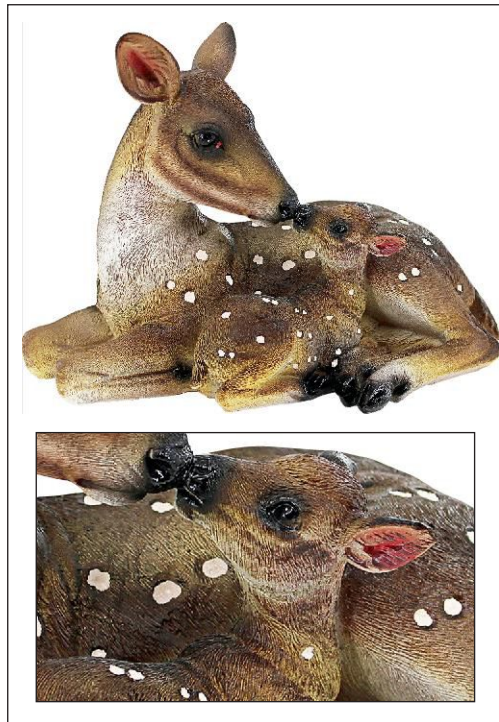

**NEW  
2023**

**Italian Greyhound Art Deco Whippet  
Sentinel Dog Statue**

NE-170104 14"Wx11"Dx35½"H. 18 lbs.

**NEW  
2023**

**Backwoods Troublemakers Speak,  
Hear, See No Evil Black Bears Statue**

HT-142927 3½"Wx4"Dx10½"H. 1 lb.

# ANIMALS

Over four feet tall!

**Forest Vantage Point Black Bear Statue**

KY-18491 16½"Wx26"Dx50½"H. 52 lbs.

**Catnapping Cub Black Bear Statue**

JQ-8560  
11"Wx6"Dx9½"H. 3 lbs.

**Cavorting Carmine Baby Red Fox Statue**

QM-3013800 6½"Wx17"Dx10½"H. 3 lbs.

**River Otter's Big Catch Statue**

JQ-7546  
23"Wx10½"Dx9½"H. 6 lbs.

**Mother's Love Doe and Fawn Statue: Medium**

AL-20502 9½"Wx6"Dx7"H. 2 lbs.

**Dam Building Beaver Statue**

QM-2677800  
9"Wx8"Dx13½"H. 3 lbs.

EXCLUSIVE QUALITY DÉCOR FOR HOME AND GARDEN

**Forest White-Tailed Buck  
Male Deer Statue**

NE-190016 66½"Wx38"Dx68½"H. 56 lbs.

**Forest White-Tailed Doe  
Female Deer Statue**