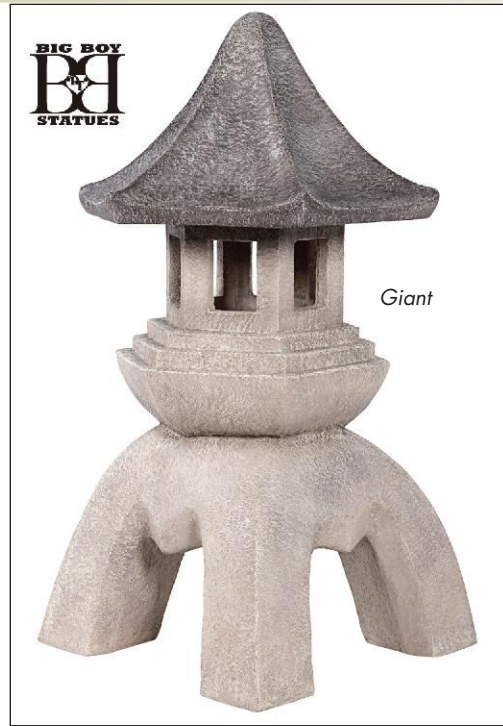

Asian Garden Temple Pagoda Statue: Giant
NE-200115 25½"Wx22½"Dx42½"H. 32 lbs.