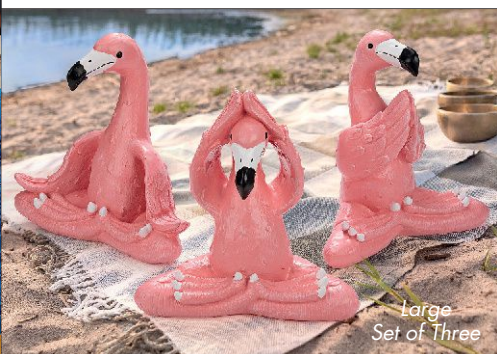

**Gray Heron Coastal Bird Statue**  
QM-2756500  
6"Wx9"Dx18"H. 3 lbs.

**Coastal Crab, Hard Nut to Crack  
Garden Statue**  
AL-20504 9½"Wx7½"Dx7½"H. 2 lbs.

**Mortimer the Macaw  
Tropical Parrot Statue**  
JQ-5998 17½"Wx5"Dx8½"H. 2 lbs.

# SOUTH SEAS

**NEW  
2023**

**Glamourpuss Octopus  
Tropical Garden Statue**

DS-17041 14½"Wx14½"Dx11½"H. 6 lbs.

**NEW  
2023**

*Mermaid*

*Merman*

**Jewels of the Deep  
Mermaid Girl Statue**

LY-7210512 5½"Wx5½"Dx10½"H. 1 lb.

**Jewels of the Deep  
Merman Boy Statue**

LY-7210511 5"Wx6"Dx10"H. 1 lb.

**The Zen of Pink Flamingos  
Yoga Statues: Medium Set of Three**

QL-60051 Each 4½"Wx3"Dx5½"H. 1 lb.

**The Zen of Pink Flamingos  
Yoga Statues: Large Set of Three**

QL-180588 Each 13½"Wx8"Dx13½"H. 3 lbs.

*Mermaid*

**Gifts from the Sea Mermaid  
with Shell Statue**

LY-7210861 11"Wx5"Dx13½"H. 3 lbs.

*Merboy*