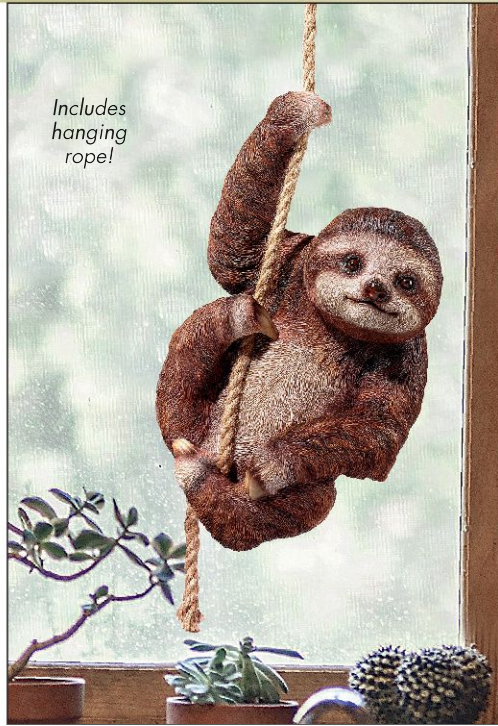

JQ-11706 12½"dia.x20½"H. 15 lbs.

**Panthera Lion, King of the  
African Savanna Statue**

JQ-44109 16½"Wx6"Dx11"H. 6 lbs.

**Kalahari Meerkat Maitre d's  
Sculptural Side Table**  
JQ-8608 14"Wx13"Dx20½"H. 15 lbs.

**Hanging Horatio  
the 3-Toed Sloth Statue**  
QM-2890800 8"Wx6"Dx13½"H. 3 lbs.

**Sinbad the 3-Toed Sloth  
Hanging Statue**  
QM-2986400 8"Wx5½"Dx15½"H. 3 lbs.

**A Ton of Zen  
Yoga Hippo Statue**  
JQ-12514 10½"Wx6"Dx8"H. 2 lbs.