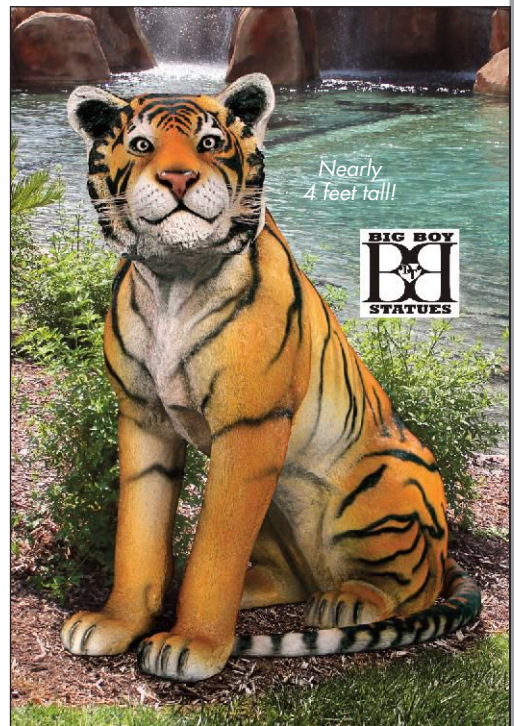

# ANIMALS

**Petey the Pint-Sized Pachyderm Elephant Statue**

KY-505107 14"Wx11½"Dx19"H. 5 lbs.

**NEW  
2023**

**Monkail Chimpnikov Monkey Ballet Dancer Statue**

QM-3146600 10½"Wx5"Dx15½"H. 2 lbs.

**NEW  
2023**

**Eshe the Exuberant Elephant Garden Statue**

QM-2849100 28½"Wx12½"Dx19½"H. 16 lbs.

**Pensive Panther Black Jaguar Statue**

JQ-8762 11"Wx12"Dx22½"H. 11 lbs.

**NEW  
2023**

**Grande-Scale Male Silverback Gorilla Statue**

NE-200037 52"Wx39"Dx71"H. 98 lbs.

Nearly  
4 feet tall!

**Jungle Giant Bengal Tiger Statue**

NE-200006  
51"Wx27"Dx46½"H. 57 lbs.

**Angelique's Garden Splash  
Angel at Birdbath Statue**  
LY-710405 12½"Wx9"Dx20"H. 8 lbs.