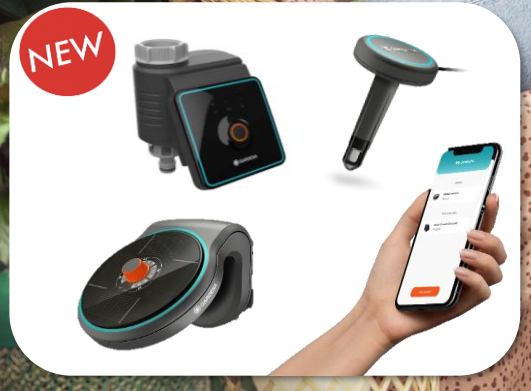

New Products 2023