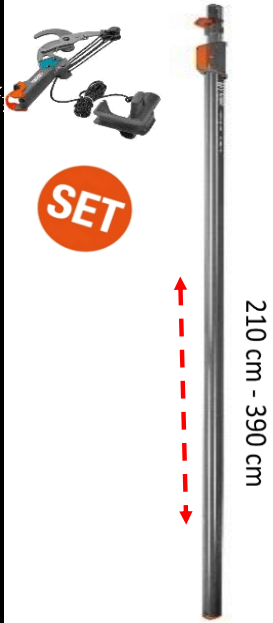

LARGE TOOLS

PK

298-30