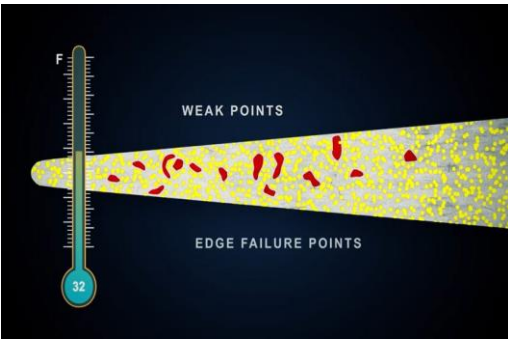

UPC CODE 4078500048675

NEW

2023

GARDENA®

Model #	Description	PACK SIZE	WEIGHT
12202-20	<p>ExpertCut Pruners</p> <p>Sharp and robust with new hardening process Long lasting high quality stainless steel for effortless cutting Patented Sap drain to protect from plant fluids Buffer for wrist protection and comfortable work Firm grip, no slipping with soft components Made in Germany</p> <p>Lightweight - Only 150 Grams!</p> <p>2 step opening for small and extra small hands One handed lock for left and right handed users 22mm cutting diameter</p> <p>UPC CODE - 4078500051590</p>	5	1.00

Tempering/Heating of steel up to 1200°

Normal hardening:
 Cooling down by room Temperature in oil or air

Hardness up to 54HRC

The steel still has weak points, that can lead to early failure at the edge

New additional hardening:
 Cooling in -90° in nitrogen