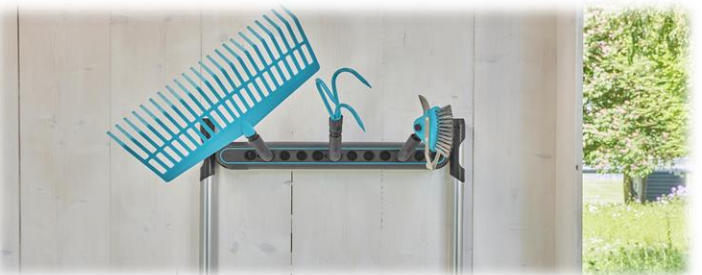

NEW

2023

GARDENA®

Model #	Description	PACK SIZE	WEIGHT	
	Lockable wall mountings for easy upgrade Holders include Combisystem and OGS storage 3x Holders for spades/forks/etc. (MAX 10kg/22lbs EACH) 1x Universal hook UPC CODE 4066407002012			
3506-20 	NEW Tool Rack FLEX Made from >80% high-quality recycled plastic Holders include Combisystem and OGS storage 2x combisystem handles, 2x common handles (MAX 4kg/8.8lbs EACH) UPC CODE 4066407002074	4	6.50	
3507-20 	NEW Tool Holder Flex Holds Combisystem, OGS, and pruners Expansion for Tool Rack FLEX - MAX 1KG UPC CODE 4066407001978	4	0.70	
3508-20 	NEW Handle Holder FLEX Holds handles, garden tools, common handles Expansion for Tool Rack FLEX - MAX 2KG UPC CODE 4066407002050	4	1.05	
3510-20 	NEW Holder & Hook Set Holds handles, garden tools, common handles Expansion for Tool Rack PLUS UPC CODE 4066407002036	4	1.10