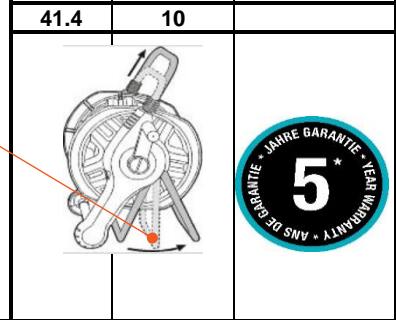

NEW

2023

18982-28

SET

NEW

2 in 1 Floor or Wall Mounted Hose Reel

Includes 82 Ft. 1/2" Hose, Tap Adapter, 5ft leader hose Quick Connect Hose connectors, Fully Adjustable Nozzle and sturdy wall bracket for mounting on the wall
Telescopic handle & folding mechanism for space saving storage
Swivel axle prevents the connecting hose from turning
Big crank handle
Convenient rewinding
Max. 132ft.(1/2"), 115ft. (5/8") & 82ft. (3/4") Hose can be stored

UPC CODE 4066407001589

	PACK SIZE	
41.4	10	

18980-28

NEW

Hose Reel Set

Includes Tap Adapter, Quick Connect Hose Connectors and a Fully Adjustable Nozzle (Fine Mist to Hard Jet)
Ready to use set for cleaning and watering
Ideal hose length for most applications
Burst Pressure: 290 PSI, Sturdy construction
Big crank handle for convenient rewinding