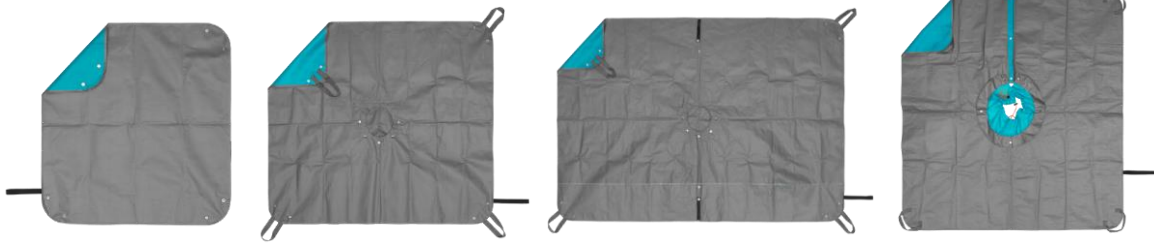

Mats 2023

ARTICLE		PK
<p>505</p> 	<p align="center">City Gardening Planting Mat S 31.5" X 31.5"</p> <p>Protects the subsurface (e.g. table) against soiling, and makes planting work easier. The edges can be pulled up using push buttons at the corners of the Planting Mat. This stops anything falling out.</p> <p>The Planting Mat consists of water repellent textile fabric and is easy to clean. After use, the mat can be folded up to save space and stored in the storage bag supplied.</p> <p align="center">UPC CODE - 4078500046213</p>	<p align="center">4</p> 
<p>506</p> 	<p align="center">City Gardening Planting Mat M 39.4" X 47"</p> <p>The closable opening in the centre of the Planting Mat and the four carrying handles make cleaning and emptying easier.</p> <p>Protects the subsurface (e.g. table) against soiling, and makes planting work easier. The edges can be pulled up using push buttons at the corners of the Planting Mat. This stops anything falling out.</p> <p>The Planting Mat consists of water repellent textile fabric and is easy to clean. After use, the mat can be folded up to save space and stored in the storage bag supplied.</p> <p align="center">UPC CODE - 4078500046237</p>	<p align="center">2</p> 
<p>507</p> 	<p align="center">City Gardening Planting Mat L 47" X 70.8"</p> <p>The closable opening in the centre of the Planting Mat and the four carrying handles make cleaning and emptying easier.</p> <p>Protects the subsurface (e.g. table) against soiling, and makes planting work easier. The edges can be pulled up using push buttons at the corners of the Planting Mat. This stops anything falling out.</p> <p>The Planting Mat consists of water repellent textile fabric and is easy to clean. After use, the mat can be folded up to save space and stored in the storage bag supplied. Additional Knee Pad feature!</p> <p align="center">UPC CODE - 4078500046251</p>	<p align="center">1</p> 
<p>508</p> 	<p align="center">City Gardening Topiary Trimming Mat 59.06" X 59.06"</p> <p>The collar is individually adjustable and can thus be adapted to different pot or trunk diameters.</p> <p>The four carrying handles make cleaning and emptying easier.</p> <p>The closable opening in the centre of the Planting Mat and the four carrying handles make cleaning and emptying easier.</p> <p>Protects the subsurface (e.g. table) against soiling, and makes planting work easier. The edges can be pulled up using push buttons at the corners of the Planting Mat. This stops anything falling out.</p> <p>The Planting Mat consists of water repellent textile fabric and is easy to clean. After use, the mat can be folded up to save space and stored in the storage bag supplied.</p> <p align="center">UPC CODE - 4078500046268</p>	<p align="center">2</p> 