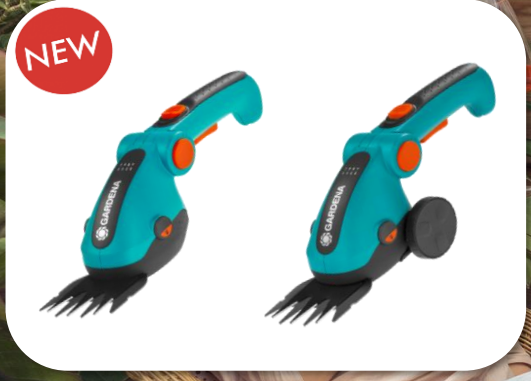

NEW

New Products 2023

NEW

2023

GARDENA®

SKU	Description	WEIGHT	PACK SIZE
18590-20	<p>NEW</p> <p>TapFix Hose Storage</p> <p>The TapFix can be connected to almost any tap without drilling/tool Can carry up to 66 feet of garden hose Wobble free firm hold on the tap Does not damage or scratch the wall Hole for screw provided to hang in a garage/room</p> <p>UV and FROST PROOF</p> <p>The upward tilt on the hanger ensures secure hold of the hose Suitable for any garden hoses up to 66 feet</p> <p>UPC CODE 4078500058131</p>	4	10

NEW

2023

18982-28

SET

NEW

2 in 1 Floor or Wall Mounted Hose Reel

Includes 82 Ft. 1/2" Hose, Tap Adapter, 5ft leader hose Quick Connect Hose connectors, Fully Adjustable Nozzle and sturdy wall bracket for mounting on the wall
Telescopic handle & folding mechanism for space saving storage
Swivel axle prevents the connecting hose from turning
Big crank handle
Convenient rewinding
Max. 132ft.(1/2"), 115ft. (5/8") & 82ft. (3/4") Hose can be stored