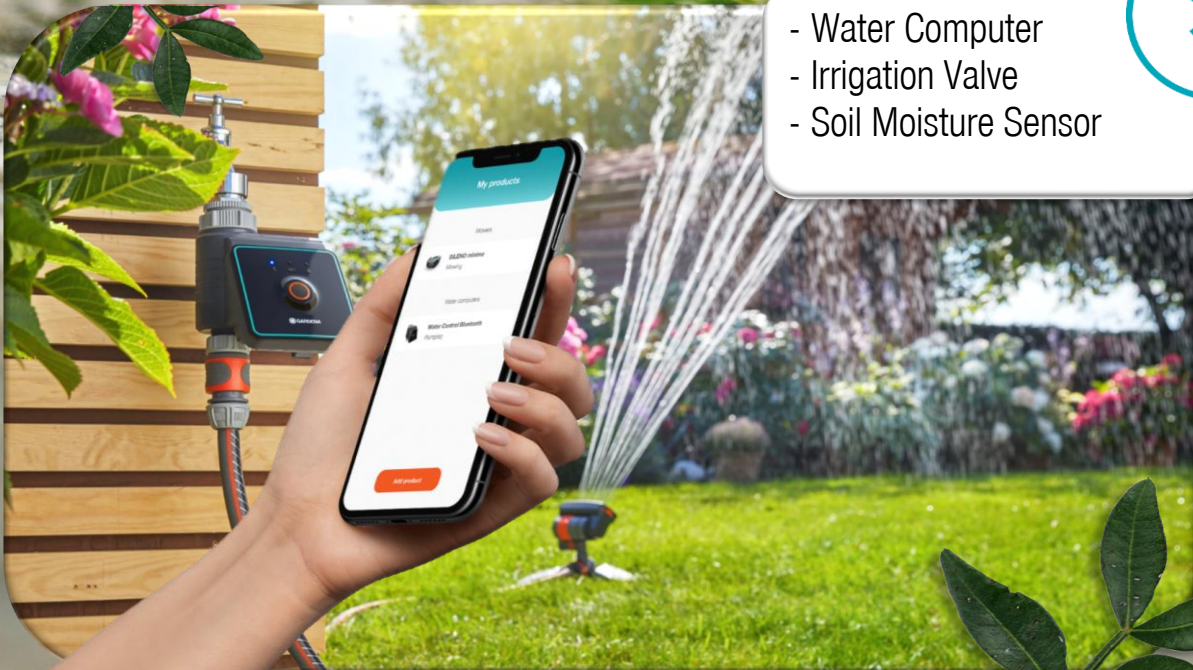

Packaging will be 100% recycled without any plastic.

NEW

GARDENA®

New Bluetooth Range 2023

- Water Computer
- Irrigation Valve
- Soil Moisture Sensor

NEW

2023

GARDENA®