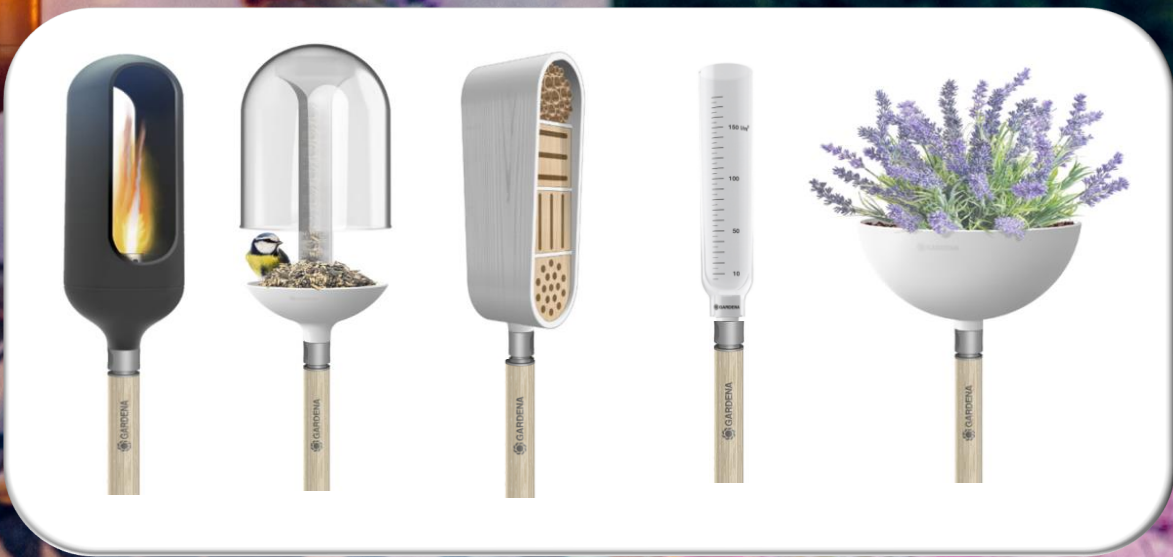

NEW

New ClickUp! Decoration Range 2023

- Flexible
- All Season Lifestyle System
- Attractive Designs
- German Quality
- Easy To Use!

NEW

2023

GARDENA®

Model #	Description	PACK SIZE	WEIGHT	
	<p>NEW</p> <p>Gardena ClickUp! Bowl</p> <p>Convenient, robust container for medium size plants High quality, Frost Proof PMMA plastic material (acrylic glass) One click connection to ClickUp! handle Water drain (with drip rim) to avoid dripping water on the handle UPC CODE - 4078500054553</p>	4	0.50	
	<p>NEW</p> <p>Gardena ClickUp! Rain Catcher</p> <p>Clear and legible scaling 0 to 100 L/m² Flexible and stable One click connector to ClickUp! Handle Highly transparent, Frost Proof pmma plastic material Easy to dispose the collector unit - disconnect and dispose the water Dishwasher safe UPC CODE - 4078500054515</p>	4	0.50	
	<p>NEW</p> <p>Gardena ClickUp! Insect Hotel</p> <p>A safe home for the insects in your garden Scientifically developed to accommodate multiple insect species Roof and naturally lacquered framing for year-round use Safe one click connector for a wobble free connection Specifically designed rooms for different inhabitants</p> <p>UPC CODE - 4078500054492</p>	4	1.00	
	<p>NEW</p> <p>Gardena ClickUp! Bird Feeder</p> <p>Convenient, practical bird feeder for common bird food Highly transparent PMMA plastic with an attractive design UV Stable, Frost Proof & easy to clean (dishwasher safe) Flexible and stable One click connector to ClickUp! handle Specifically designed to attract birds into your garden</p> <p>UPC CODE - 4078500054539</p>	4	2.00	
	<p>NEW</p> <p>Gardena ClickUp! Torch</p> <p>Min. 6 h running time with a 350ml fuel tank for common lamp oil Wind and rain protection through metal sheet One - click connector to ClickUp! handle Includes a practical spoon to safely turn off the flame No dripping or leaking UPC CODE - 4078500054577</p>	4	2.00	
	<p>NEW</p> <p>Gardena ClickUp! Handle</p> <p>Connector is based on well known Gardena Original System Safe one click connector for a wobble free connection FSC certified Larchwood handle (oiled) with stable stainless steel end Additional easy push stick to ease the ground fixation Stable ground fixation, with stainless steel spear UPC CODE - 4078500054478</p>	5	3.00	 High Quality Stainless Steel