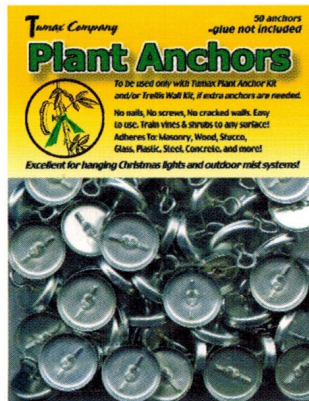

Tumax Company, Inc.

Since 1987

English/Spanish package shown, also available in English/French

Plant Anchor Kit - #PAK10001-5

Everything you need to train vines or shrubs!

The Plant Anchor Kit is easy to use: Simply fill caps with enclosed glue, attach to wall where support is needed and tie vine or shrub to cap with vinyl tape.

Excellent for hanging Christmas lights, outdoor mist systems, patio decorations, etc.

Adheres to just about any surface including glass!

Kit Includes:

- 70 anchors
- 1 tube of adhesive
- Vinyl tape
- 12 Plant Anchor Kits per case

Excellent for many different applications. Adheres to just about any surface including glass!

Kit Includes:

- 90 anchors
- 175 ft. wire
- 1 tube of adhesive
- Vinyl tape
- 8 Wall Trellis Kits per case

Plant Anchors - #PAB10004-6

Extra anchors for use with Tumax Plant Anchor Kit and/or Wall Trellis Kit.

Excellent for hanging Christmas lights, outdoor mist systems, patio decorations, etc.

Includes:

-12 Bags per case

Plant Anchor Kit Commercial Bulk Pack - #CBPAK10003-9