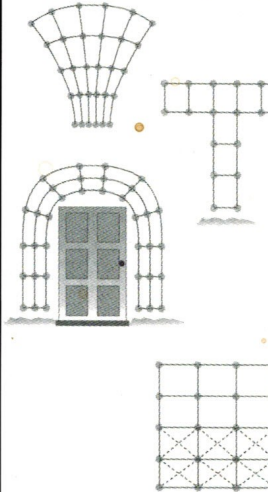

Tumax Company, Inc.

Since 1987

English/Spanish package shown, also available in English/French

Plant Anchor Kit - #PAK10001-5

Everything you need to train vines or shrubs!

The Plant Anchor Kit is easy to use: Simply fill caps with enclosed glue, attach to wall where support is needed and tie vine or shrub to cap with vinyl tape.

Excellent for hanging Christmas lights, outdoor mist systems, patio decorations, etc.

Adheres to just about any surface including glass!

Kit Includes:

- 70 anchors
- 1 tube of adhesive
- Vinyl tape
- 12 Plant Anchor Kits per case

Wall Trellis Kit - #WTK10002-2

Create up to 72 sq. feet of custom trellis in any shape.

Create any shape trellis up to 72 sq. feet. Simply lay out trellis design, adhere caps to surface and attach wire.