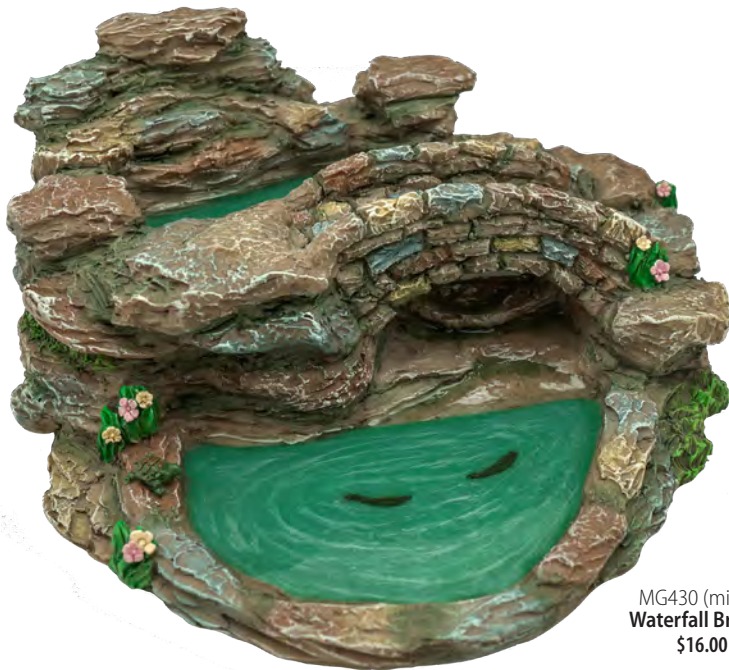

## Adhesive-Backed Moss

Easy peel and stick moss rolls are great for a variety of craft projects or to cover planter boxes. (18" x 48")

MRA48 (min 6)  
**Adhesive Backed Moss**  
\$12.00

MG430 (min 4)  
**Waterfall Bridge**  
\$16.00