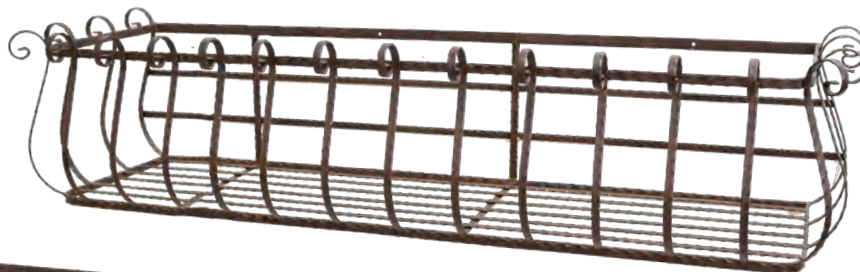

Planter Inserts are also available and sized to fit!

*These inserts are made of steel and finished with a copper-colored powder coat for long-term durability. Inserts fit **Provence** and **Lugano** window boxes.*

◀ ZY134 (min 2 sets) **30" & 36" Planter Insert Set** **$55.00 / set**

Also available: ZY135 (min 2 sets) **48" & 60" Planter Insert Set** **$99.00 / set**

▼ ZY132 (min 2 sets) **Lugano Window Boxes** (Set of 2 Sizes)
Lg: 36" w x 9" h x 11" d
Sm: 30" w x 8 1/2" h x 9" d

$125.00 / set