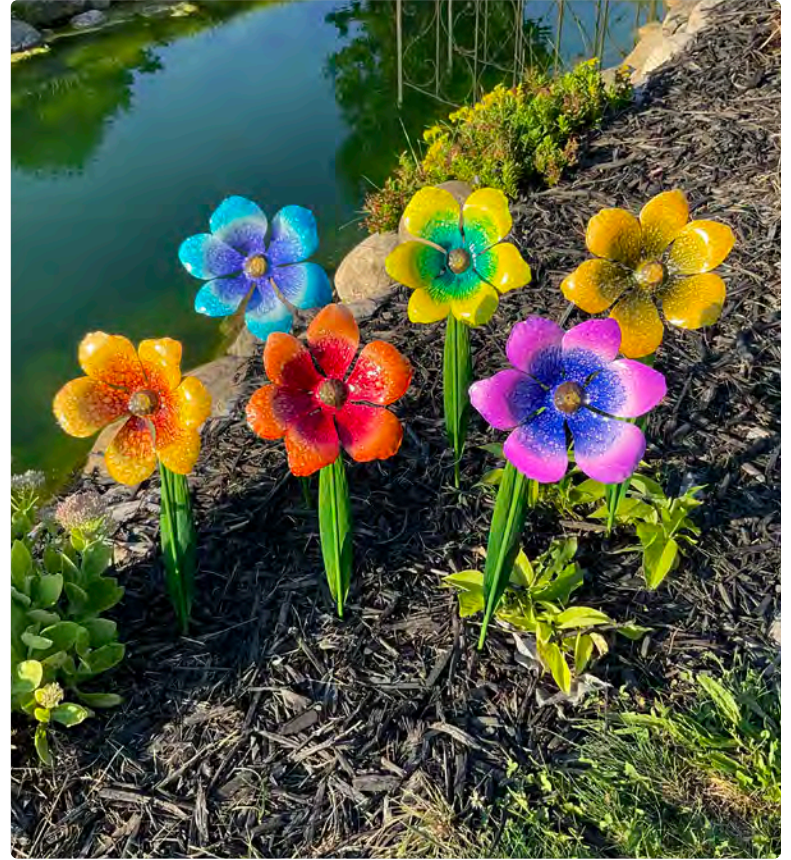

▲ SR02 (18 min) **Small Flowers** (6 assorted) • 23"h **$5.75 each**