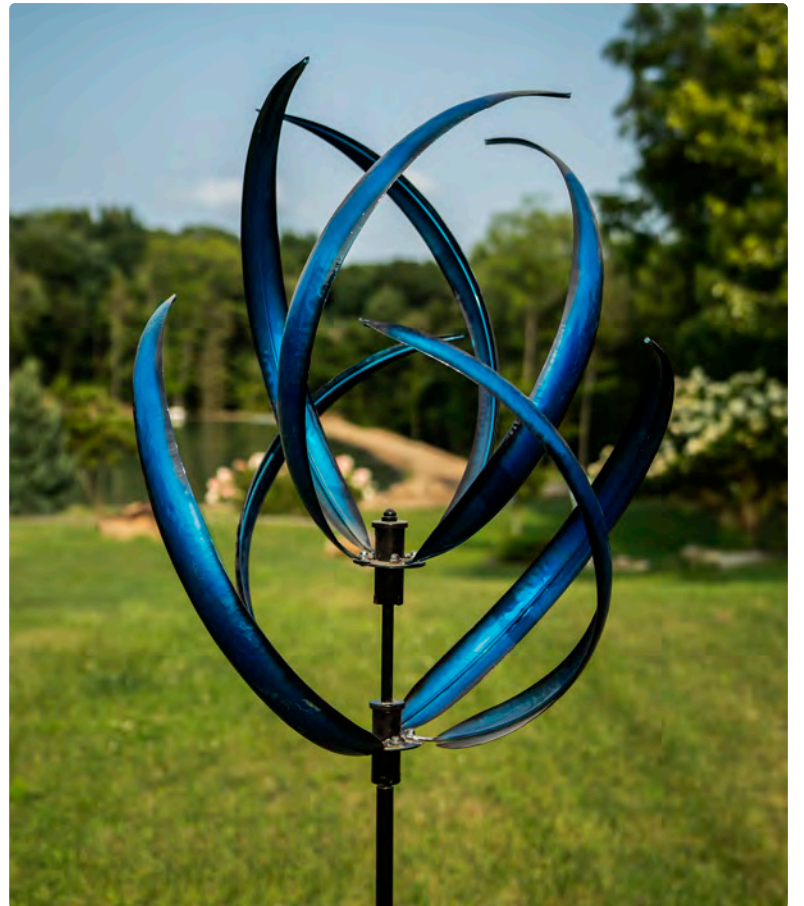

▲ HH91 (min 2) **Cheyenne, Blue** • 24" w x 28" h - 74" total height

$72.00