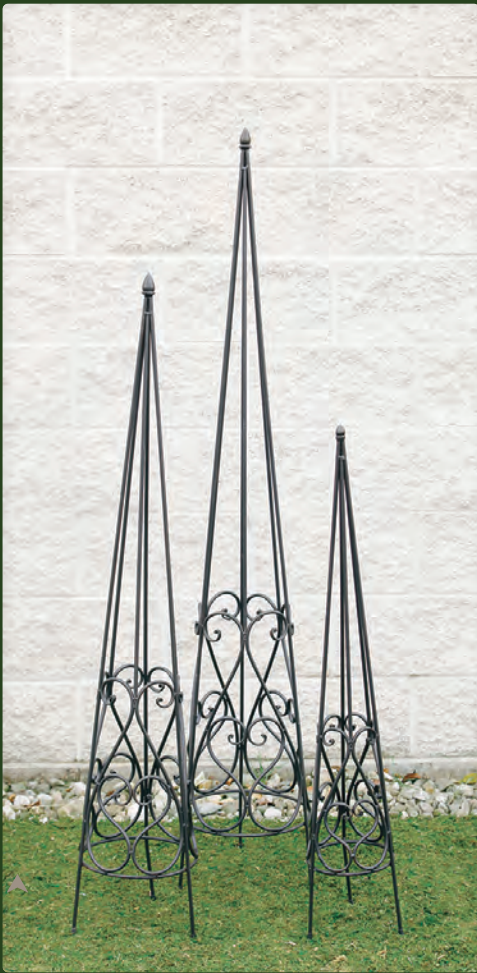

▲ MC416 (min 3) Barrington Trellis \$69.00 each  
36" w x 72" h

▲ MC775 (min 4) Bird Leaf Trellis \$20.00 each  
19" w x 61" h

▲ ZY113 (min 6) Bristol Trellis \$32.00 each  
20 1/2" w x 76" h

▲ MC57 (min 2) Hartford Trellis \$79.00 each  
 (Set of 3) Sm: 36" h • Med: 46" h • Lg: 56" h