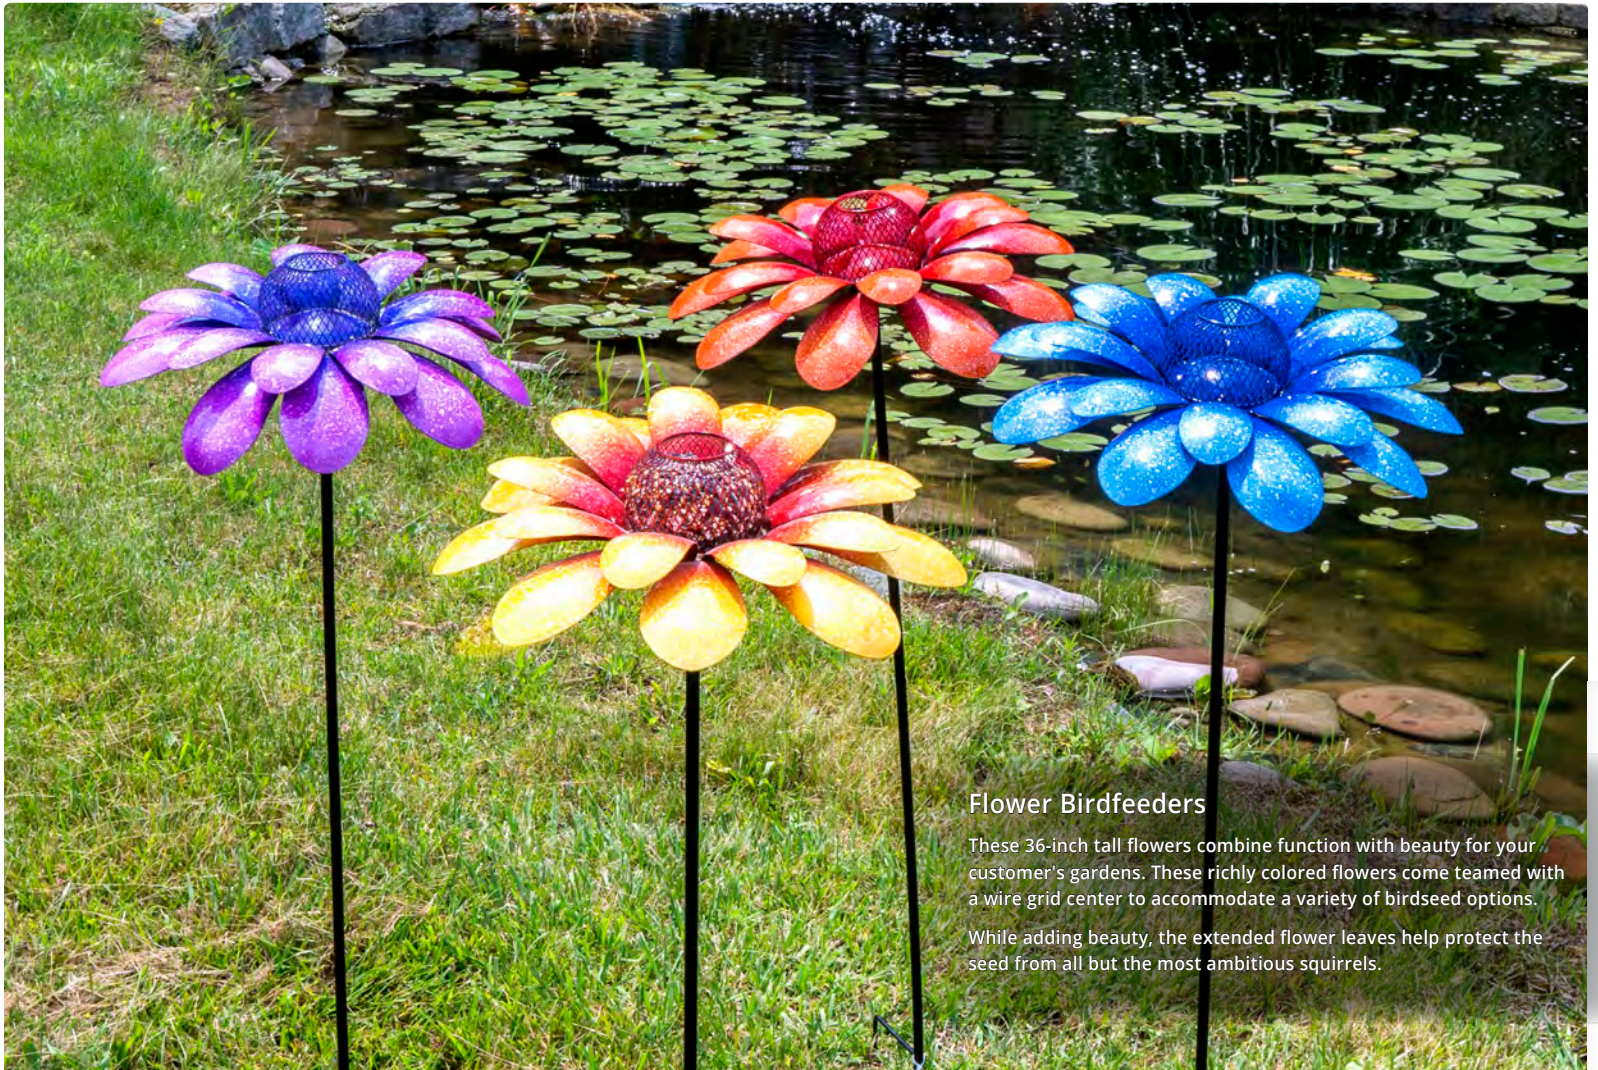

▲ SR30 (min 12) **Spinning Flower** (4 assorted) • 14"w x 46"h **\$16.50 each**

▲ SR06 (18 min) **Poppies** (6 assorted) • 23" h

\$7.25 each

▲ SR36 (18 min) **Natural Poppies** (4 assorted) • 23" h

\$7.25 each

### Flower Birdfeeders

These 36-inch tall flowers combine function with beauty for your customer's gardens. These richly colored flowers come teamed with a wire grid center to accommodate a variety of birdseed options.