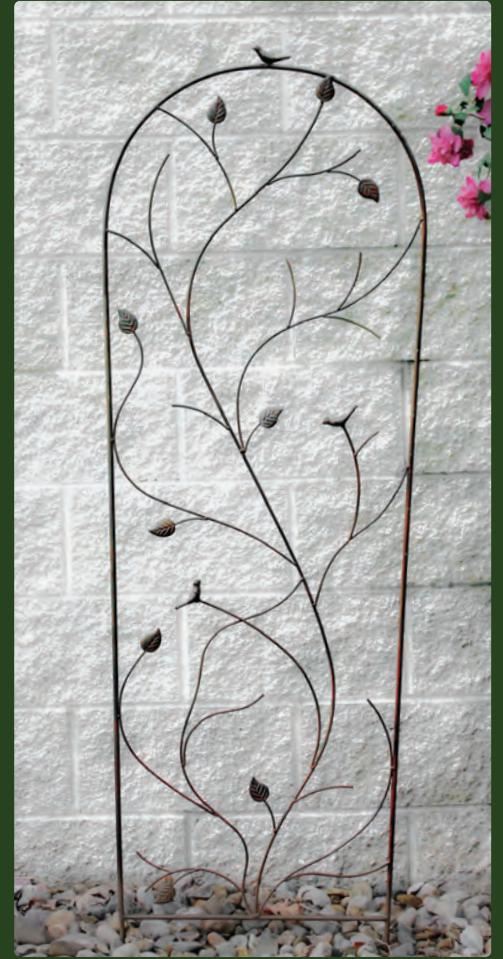

▲ MC416 (min 3) Barrington Trellis \$69.00 each  
36" w x 72" h

▲ MC775 (min 4) Bird Leaf Trellis \$20.00 each  
19" w x 61" h

▲ ZY113 (min 6) Bristol Trellis \$32.00 each  
20 1/2" w x 76" h

▲ MC57 (min 2) Hartford Trellis \$79.00 each  
 (Set of 3) Sm: 36" h • Med: 46" h • Lg: 56" h