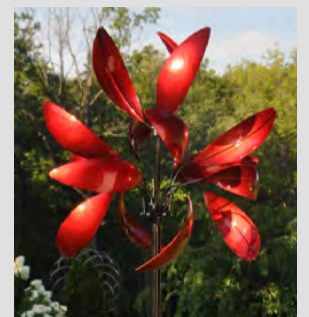

HH172 - Windemere, Red

▲ SR37 (min 24) **Small Tulips Naturals** (4 assorted) • 5" w x 24" h **\$7.25 each**

▲ SR32 (min 24) **Small Tulips** (6 assorted) • 5" w x 24" h **\$7.25 each**

▲ SR33 (min 18) **Large Tulips** (6 assorted) • 7" w x 34" h **\$11.50 each**