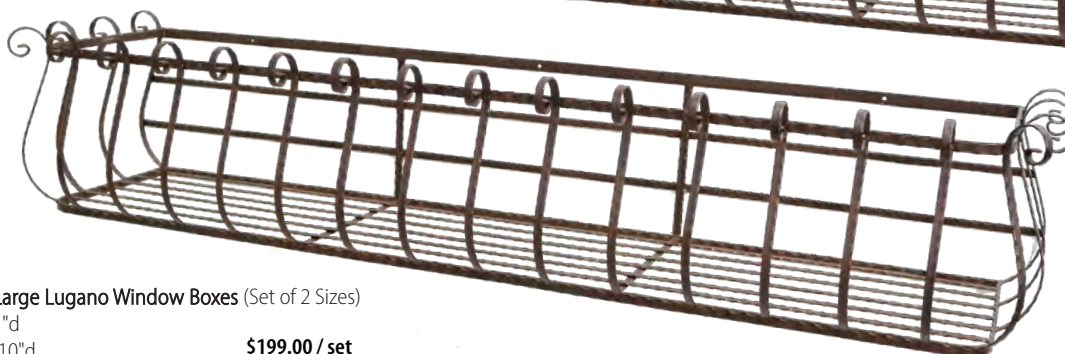

Planter Inserts are also available and sized to fit!

*These inserts are made of steel and finished with a copper-colored powder coat for long-term durability. Inserts fit **Provence** and **Lugano** window boxes.*

◀ ZY134 (min 2 sets) **30" & 36" Planter Insert Set** **$55.00 / set**

Also available: ZY135 (min 2 sets) **48" & 60" Planter Insert Set** **$99.00 / set**

▼ ZY132 (min 2 sets) **Lugano Window Boxes** (Set of 2 Sizes)
Lg: 36" w x 9" h x 11" d
Sm: 30" w x 8 1/2" h x 9" d

$125.00 / set