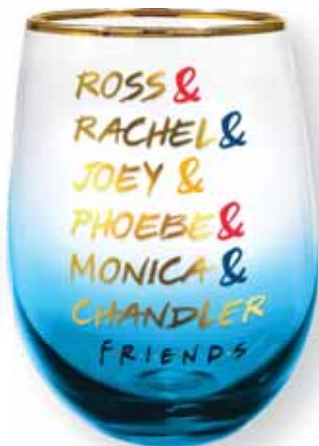

Stemless Glasses

20 oz • Glass

Gold rims and foil accents highlight these stylish stemless glasses. Each glass holds 20 ounces.

V317 - 24 Piece Assortment

D762 - Drinkware Display
14"D x 19"W • Holds 12 pieces

21706

21734

21704

21705

21700

21701

21703