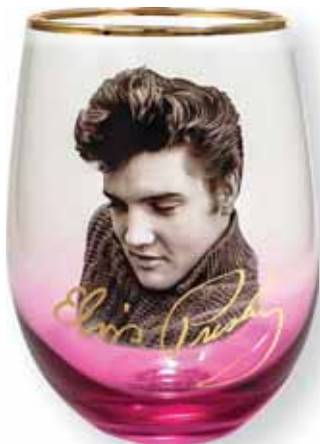

Stemless Glasses

20 oz • Glass

Gold rims and foil accents highlight these stylish stemless glasses. Each glass holds 20 ounces.

V317 - 24 Piece Assortment

D762 - Drinkware Display
14"D x 19"W • Holds 12 pieces

21706

21734

21704

21705

21700

21701

21703