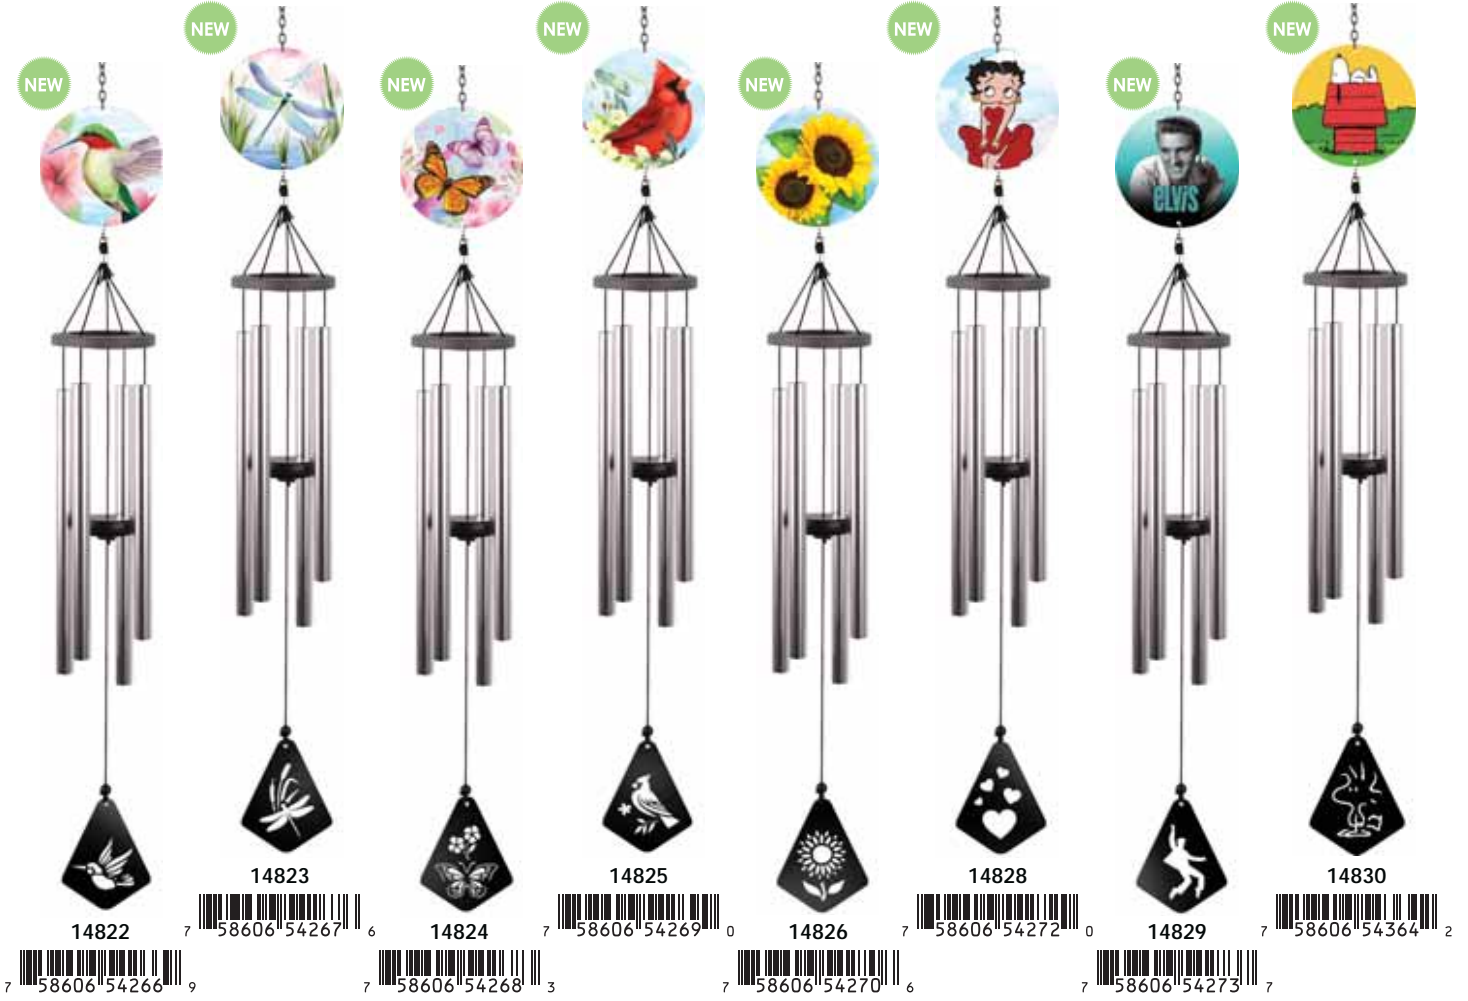

Wind Chimes

37" high • Metal

Bell Chimes

23" high • Metal

Wind Chimes

17" high • Metal

11995

11854