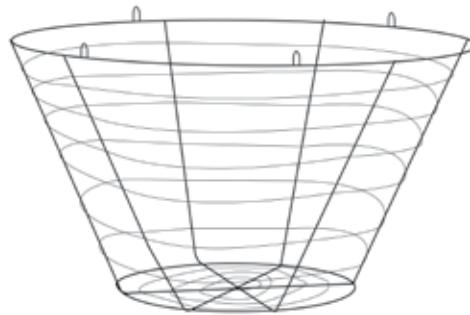

# TOMATO CORRALS

SCAN ME

Item#	Diameter
CC030424TCE	24"
CC040548TC	48"
CC040660TC	60"

Made from heavy duty galvanized steel wire. Comes 18" Round in 3 sizes (24"\*\*, 48" & 60"). Supports all tomatoes and vining plants and folds flat in seconds.

# GROW BASKETS

Line our grow baskets with burlap or moss.

Item#	Diameter
CCGB12	12"
CCGB14	14"
CCGB16	16"
CCGB18	18"
CCGB20	20"
CCGB24	24"

Available in Galvanized & Green (G).