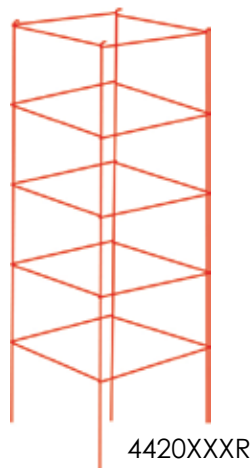

## MONSTER CAGES

SCAN ME

Item#	Height	Legs/Rings	Wire Gauge
4605XM	60"	4L, 5R	3g
4725XXXM	72"	4L, 5R	½ awg
4605IXM	60"	4L, 5R	3g
4725IXXXM	72"	4L, 5R	½ awg

Any of these cages available Inverted (I).

WIRE GAUGE	DIAMETER (inches)
11.5 g	.113
9.5 g	.143
8.5 g	.155
7 g	.177
6.5 g	.187
3 g	.243
½ awg	.297

# STEP CAGES

*Step up to a better cage!*

SCAN ME

Item#	Height	Wire Gauge
4362IXS	36"	3g
4444IS	44"	6g
4444IXS	44"	3 g
4444IXXS	44"	½ awg L – 3g R
4524IS	52"	6g
4524IXS	52"	3g
4524IXXS	52"	½ awg L – 3g R

**FOLDS FLAT  
IN QUARTERS!**

## COLLAPSIBLE SQUARE

ASK ABOUT OUR BOXED PRODUCT READY FOR FOR YOUR E-COMMERCE SITE.

SCAN ME

These 4-leg square cages are made of heavy duty, galvanized steel. Sturdy enough to support any plant.

Item#	Height	Gauge
4420XXX	42"	6g
4480XXX	48"	6g
4600XXX	60"	3g
4720XXX	72"	3g

These 8-leg square cages have an improved hinge system that adds extra support with more crossbars & legs in the ground, it adds additional support for the plant.

Item#	Height	Gauge
8400X	40"	9.5g
8480X	48"	9.5g
8580XX	58"	7g L – 9.5g R