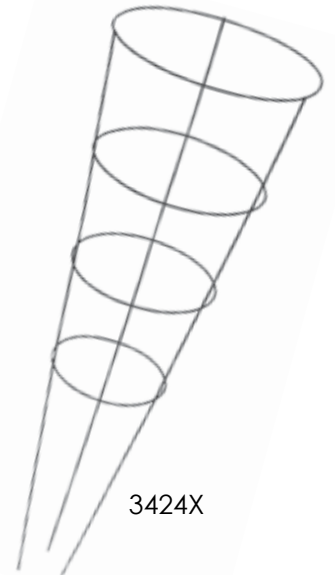

# Tomato Cages, Plant Supports & Much More

**MidWest  
Wire Works**

Part Number Explanation →

SCAN ME

SCAN ME

← Introduction to MidWest Wire Works

**MidWest  
Wire Works**

Any of these cages available Inverted (I).

## STANDARD CAGES

SCAN ME

Item#	Height	Legs/Rings	Wire Gauge
3333	33"	3L, 3R	11.5g
3424	42"	3L, 4R	11.5 g
4544	54"	4L, 4R	9.5g
3544	54"	3L, 4R	9.5g
4484BM	48"	4L, 4R	9.5g

## HEAVY DUTY & EXTRA HD

SCAN ME

Item#	Height	Legs/Rings	Wire Gauge
3424X	42"	3L, 3R	9.5g
4544X	54"	4L, 4R	8.5 g
3424XX	42"	3L, 4R	6.5g – 7g R
4424XX	42"	3L, 4R	6.5g – 7g R
4544XX	54"	4L, 4R	6.5g – 7g R

## MONSTER CAGES

SCAN ME

Item#	Height	Legs/Rings	Wire Gauge
4605XM	60"	4L, 5R	3g
4725XXXM	72"	4L, 5R	½ awg
4605IXM	60"	4L, 5R	3g
4725IXXXM	72"	4L, 5R	½ awg

Any of these cages available Inverted (I).

WIRE GAUGE	DIAMETER (inches)
11.5 g	.113
9.5 g	.143
8.5 g	.155
7 g	.177
6.5 g	.187
3 g	.243
½ awg	.297