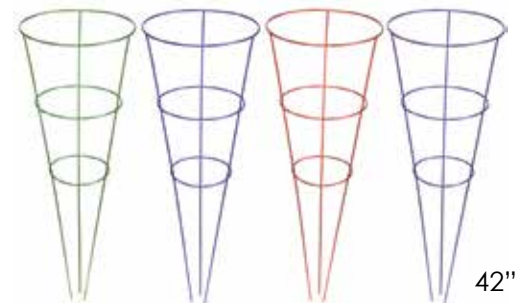

42"

3544XXSB Combo Pallet contains:

Item#	Specs	Color	Pallet Qty
3544XXSBG	54"	Green	36
3544XXSBB	Extra	Blue	36
3544XXSBR	Heavy Duty 3L/4R	Red	36
3544XXSBP		Purple	36