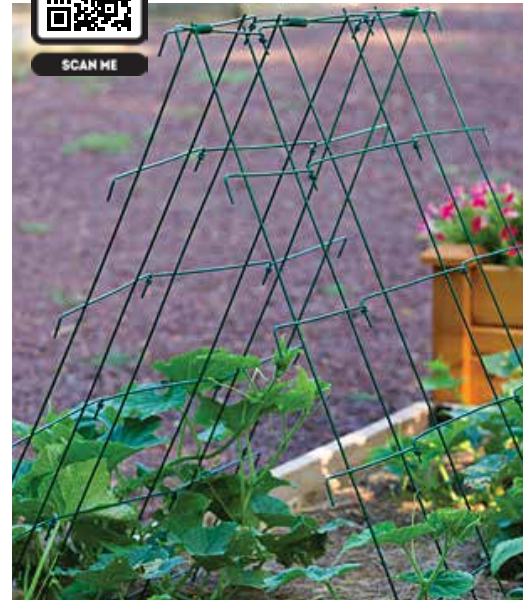

### TRELLIS & TOWERS

Item#	Height	SPECS
731	36"	4-leg rounded obelisk
675	52"	20" X 52" flat trellis
677	52"	2 flat trellis connect to make A-frame
BT27Z	60"	Pole Bean Tower & Pea Tower