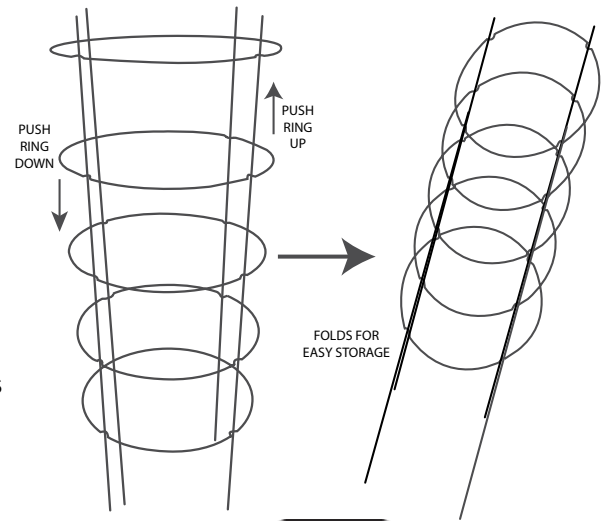

TOMATO CORRALS

SCAN ME

Item#	Diameter
CC030424TCE	24"
CC040548TC	48"
CC040660TC	60"

Made from heavy duty galvanized steel wire. Comes 18" Round in 3 sizes (24"**, 48" & 60"). Supports all tomatoes and vining plants and folds flat in seconds.

**24" Extends height with no tools.

Available in Galvanized & Green (G).

Instruction video:

SCAN ME

GROW BASKETS

Line our grow baskets with burlap or moss.

Item#	Diameter
CCGB12	12"
CCGB14	14"
CCGB16	16"
CCGB18	18"
CCGB20	20"
CCGB24	24"