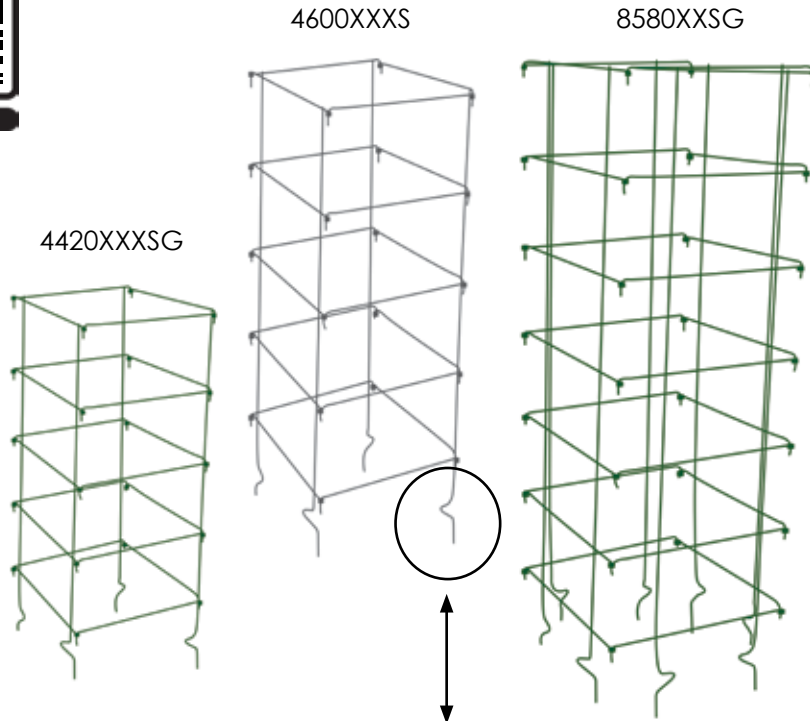

STEP SQUARES

SAME SPECS AS STANDARD SQUARES

SCAN ME