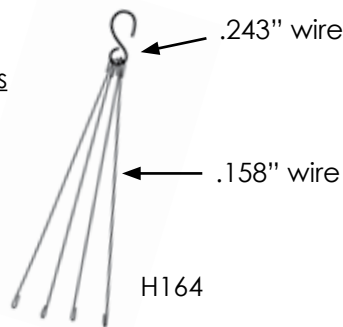

SOD STAPLES

Item#	Length	Qty per box
SS414	4"	1000
SS616	6"	1000
SS818	8"	500