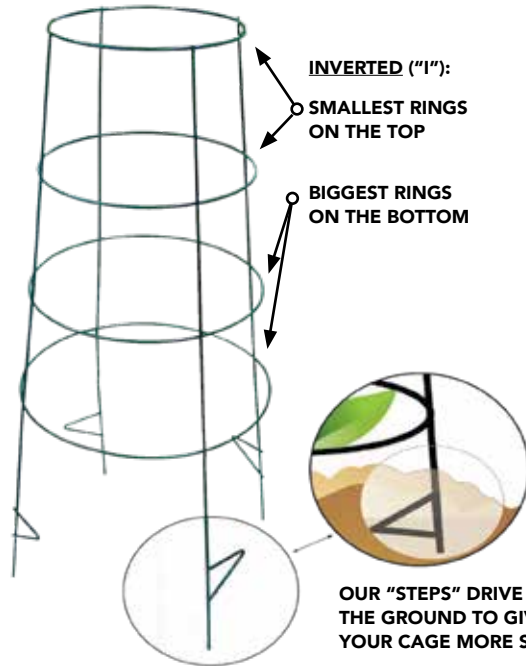

## MONSTER CAGES

SCAN ME

Item#	Height	Legs/Rings	Wire Gauge
4605XM	60"	4L, 5R	3g
4725XXXM	72"	4L, 5R	½ awg
4605IXM	60"	4L, 5R	3g
4725IXXXM	72"	4L, 5R	½ awg

Any of these cages available Inverted (I).

WIRE GAUGE	DIAMETER (inches)
11.5 g	.113
9.5 g	.143
8.5 g	.155
7 g	.177
6.5 g	.187
3 g	.243
½ awg	.297

# STEP CAGES

*Step up to a better cage!*

SCAN ME

Item#	Height	Wire Gauge
4362IXS	36"	3g
4444IS	44"	6g
4444IXS	44"	3 g
4444IXXS	44"	½ awg L – 3g R
4524IS	52"	6g
4524IXS	52"	3g
4524IXXS	52"	½ awg L – 3g R

**FOLDS FLAT  
IN QUARTERS!**