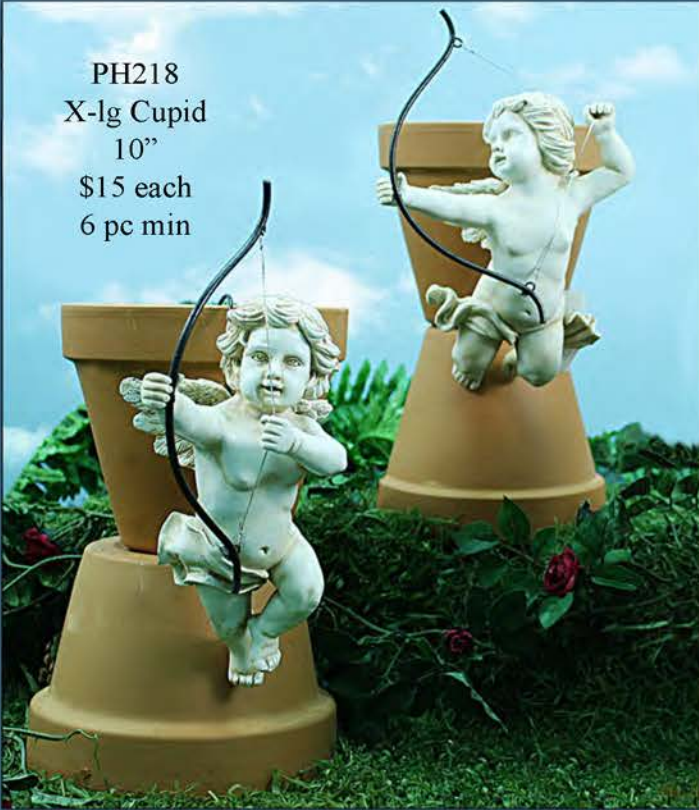

X-LG POT HANGERS

PH218
X-lg Cupid
10"
$15 each
6 pc min