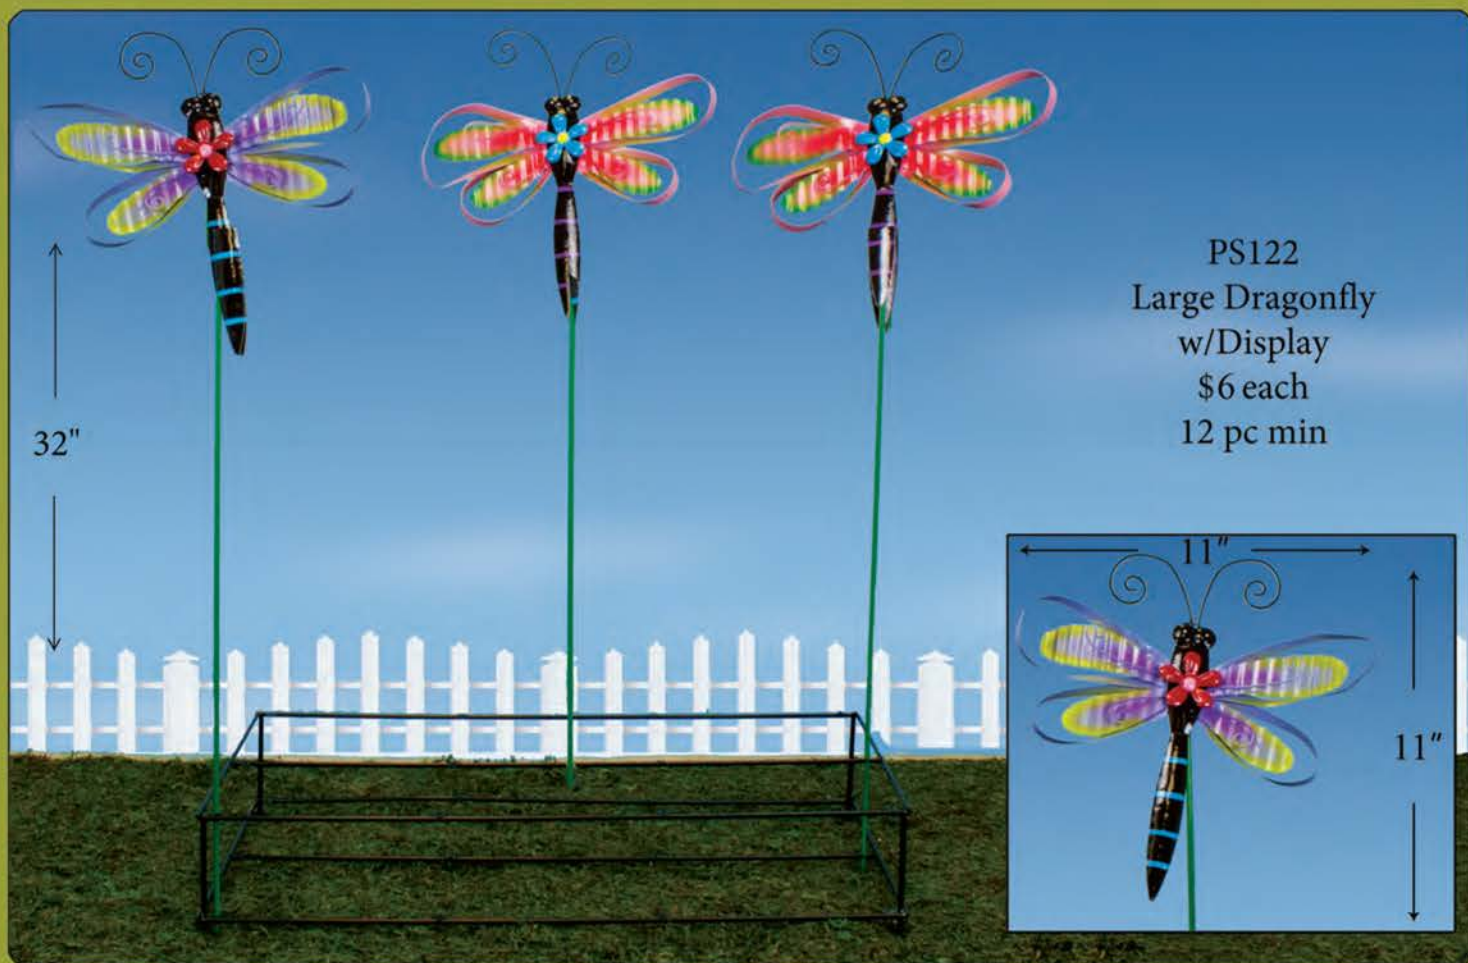

METAL PLANT STICKS