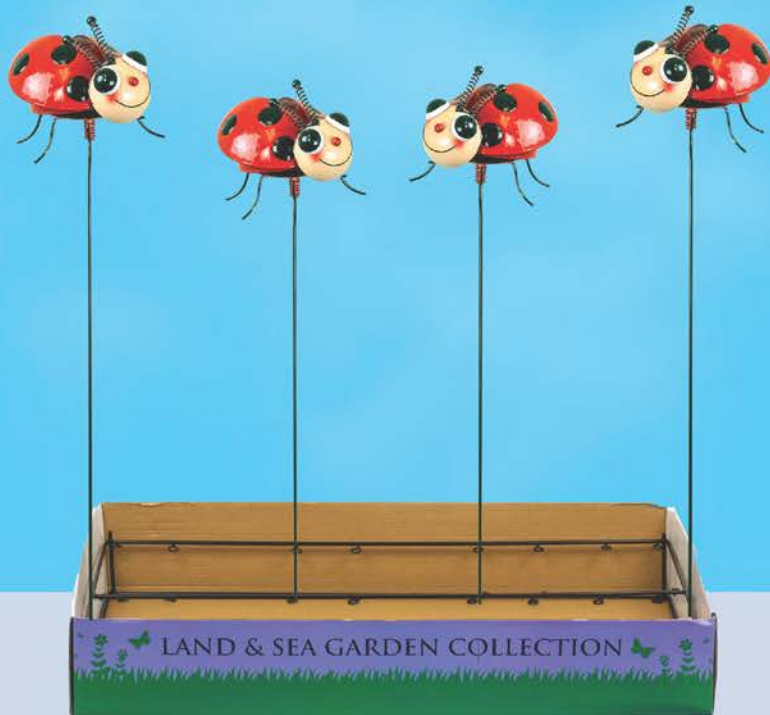

PS47 3"
Sm Bobble
Sunflower
\$2.50 each
12 pcs min

PS42 3"
Sm Frog
w/Mushroom
\$3.50 each
12 pcs min

METAL GARDEN STAKES

PS140
Metal Frog Stake
\$8 each
12 pc. min

PS141
Metal Ladybug Stake
\$8 each
12 pc. min