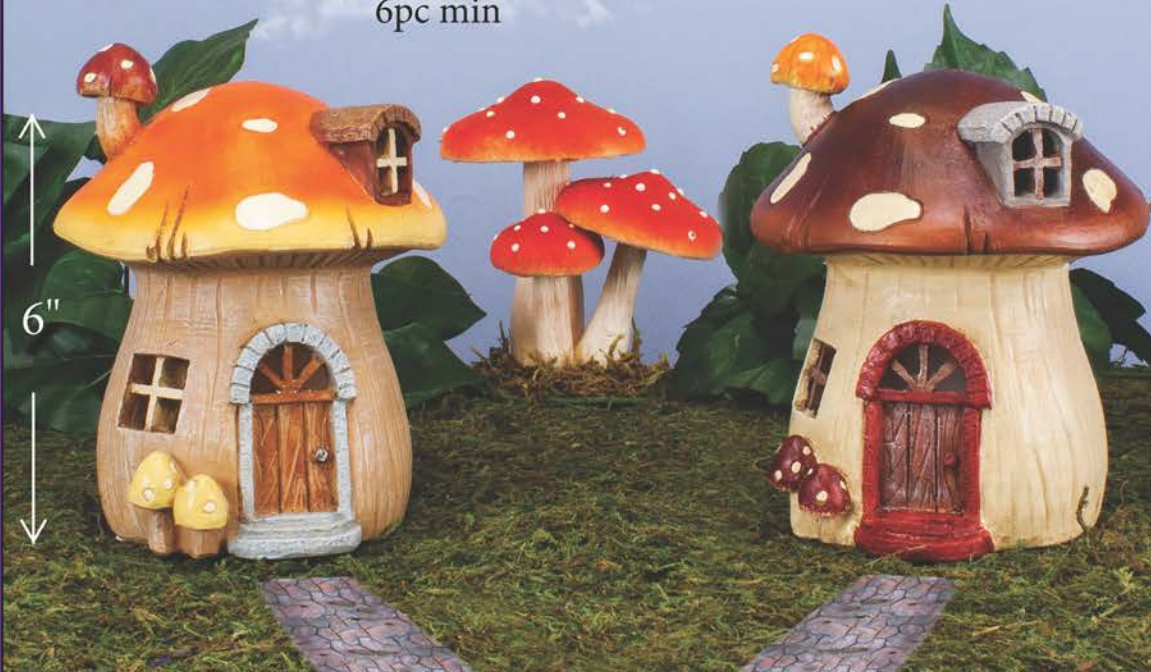

FA57
Lg Mushroom House w/
LED Light
$14 each
6pc min