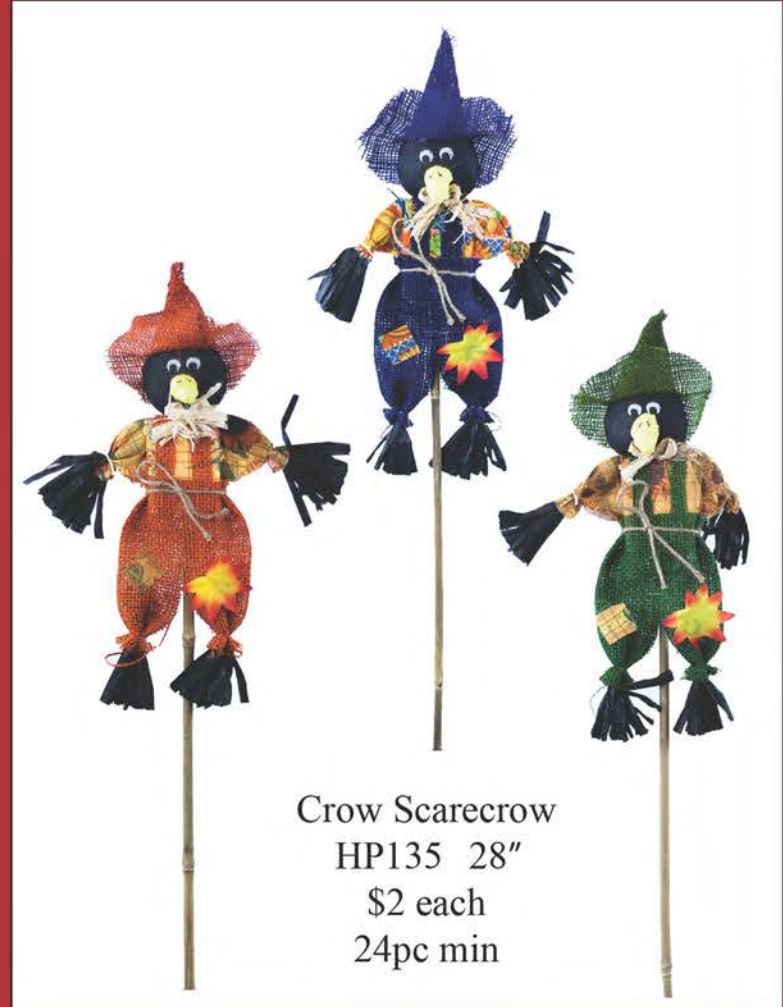

ANIMAL FIGURINES

F401 4"
Md Frog
\$2.50 each
12 pcs min

OW100 3½"
\$3 each
12 pc min

HP132 34"
Boy Scarecrow
\$3 each
24pc min

HP133 34"
Girl Scarecrow
\$3 each
24pc min

Ghost Stake
HP138 24"

\$2 each
24pc min

Pumpkin/ Witch
& Scarecrow
HP139 24"

\$2 each
24pc min

Witch/Ghost & Pumpkin
& Scarecrow
HP173 26"

\$2 each
24pc min

Crow Scarecrow
HP135 28"
\$2 each
24pc min

HALLOWEEN AND SCARECROW STAKES

HP203
Girl Scarecrow
Stakes
\$2 each
24 pc min