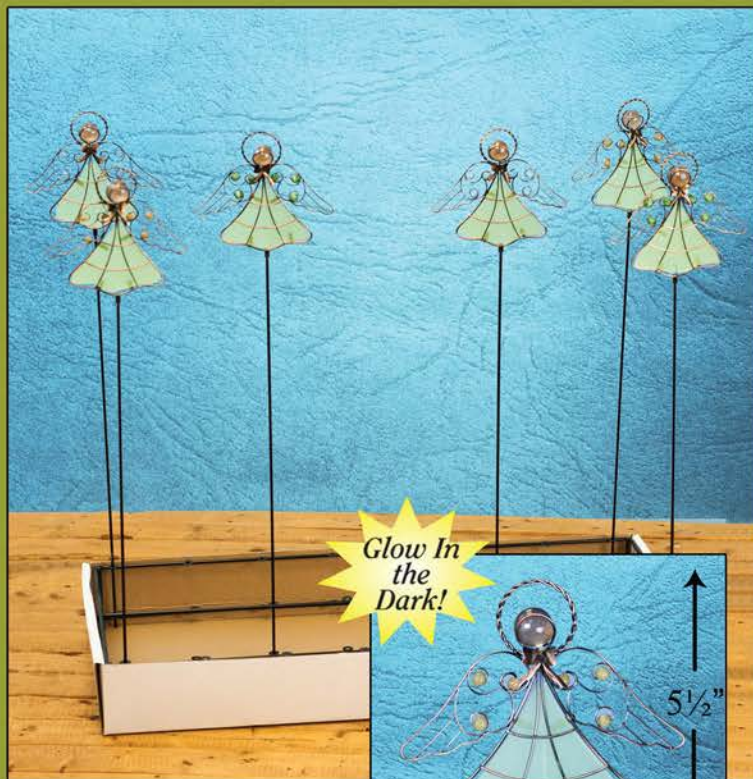

WM36
Sm Americana Spinner
\$2.50 each
12 pc min

20"

WM37
Multi Color
Flower w/ Stars
\$6 each
12 pc min
34"

GLOW IN THE DARK PLANT STICKS

PS110
Butterflies
w/Free Display
\$5 each 24 pc min

PS108
Dragonfly
w/ Free Display
\$5 each 24 pc min