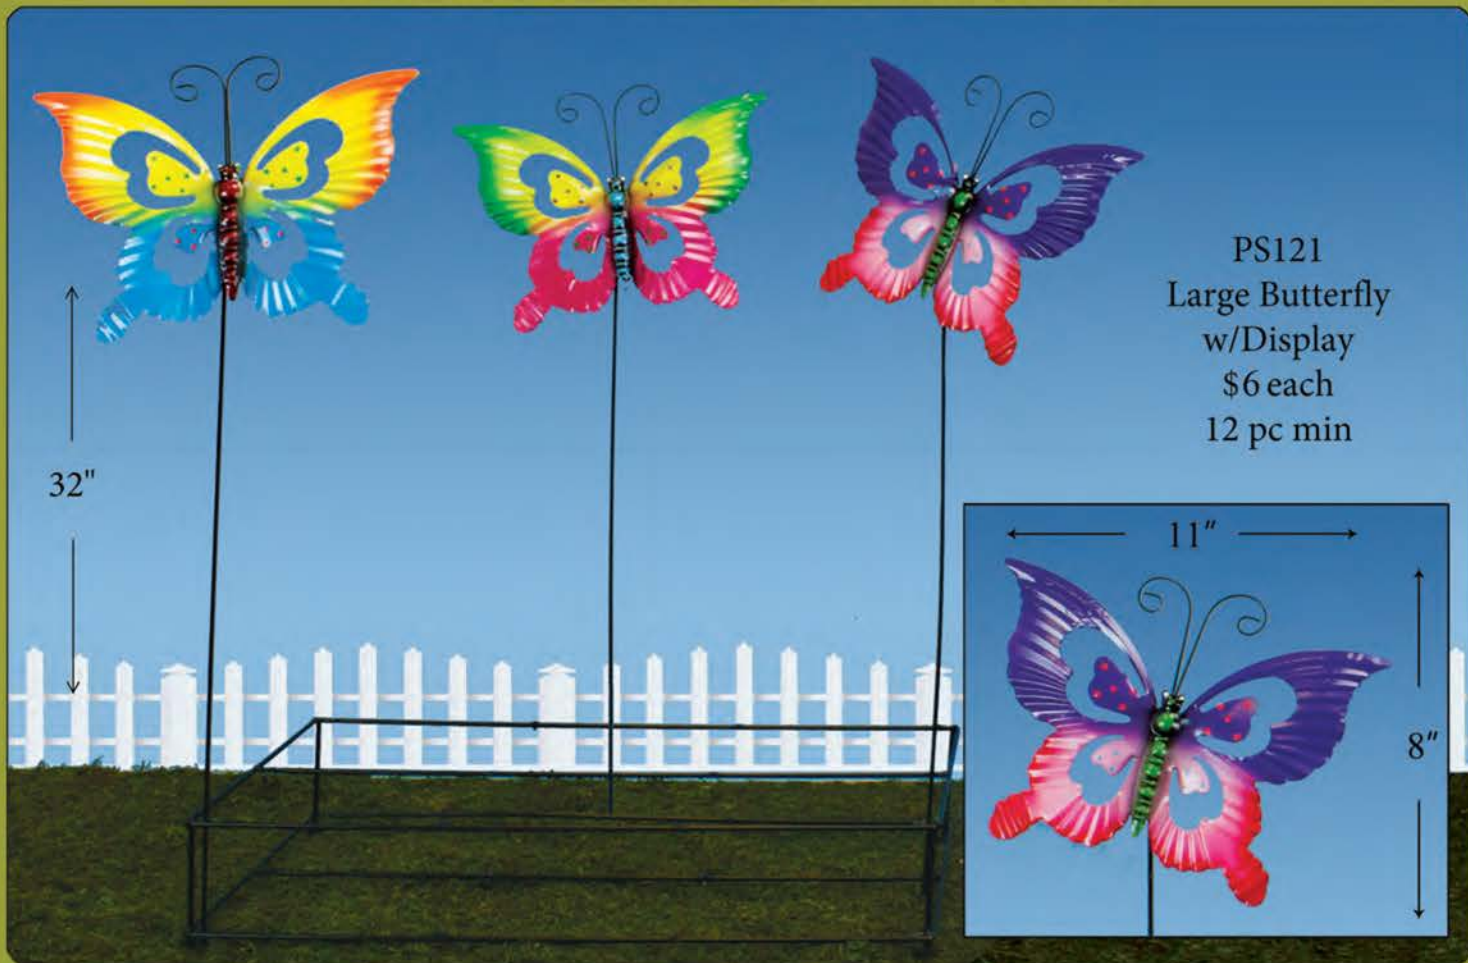

METAL PLANT STICKS