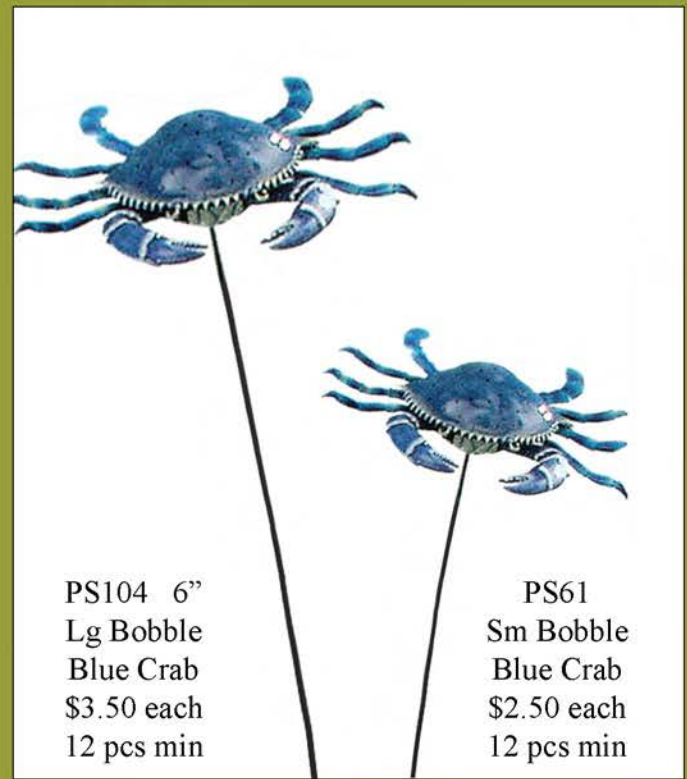

PS104 6"
Lg Bobble
Blue Crab
$3.50 each
12 pcs min

PS61
Sm Bobble
Blue Crab
$2.50 each
12 pcs min