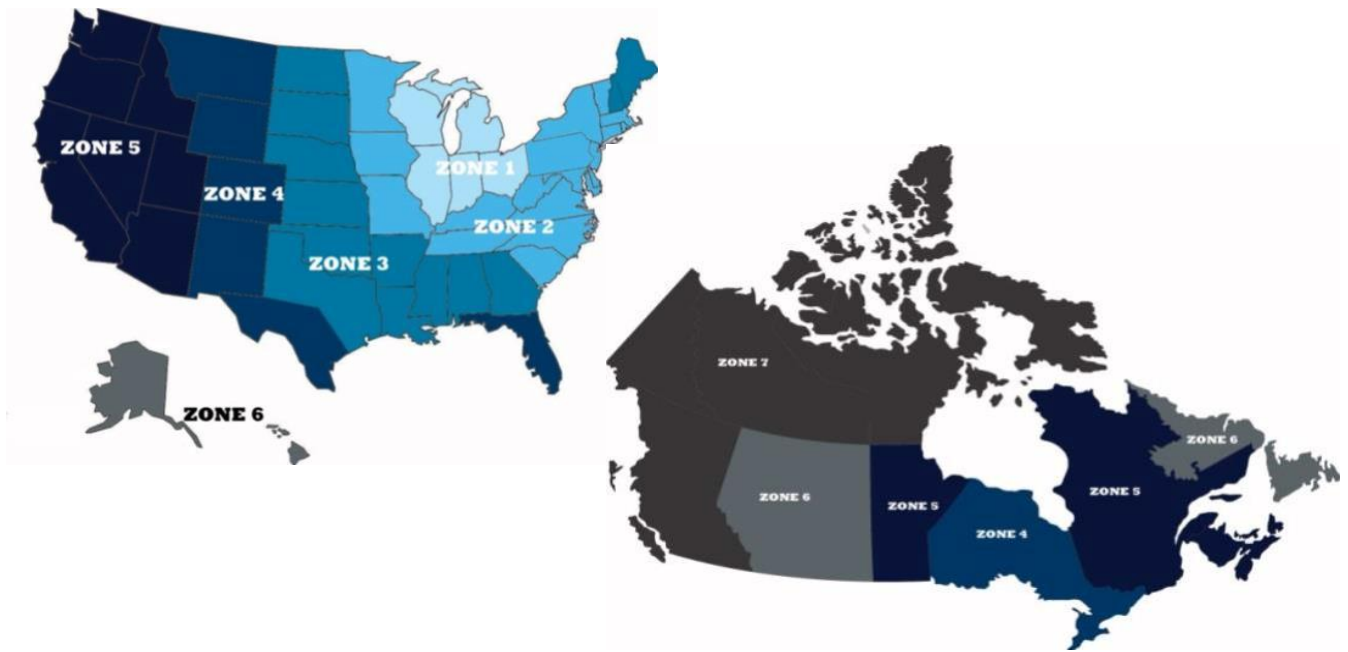

FedEx/UPS shipping information

Shipping Zone	States	Rates per Plug Tray	Rates per Strip Tray
1	IL, IN, MI, OH, WI	$10.74	$6.61
2	CT, DE, IA, KY, MA, MD, MN, MO, NC, NJ, NY, PA, RI, SC, TN, VA, VT, WV, District of Columbia	$13.92	$8.73
3	AL, AR, GA, KS, LA, ME, MS, ND, NE, NH, OK, SD, Part of TX	$17.70	$11.09
4	FL, CO, MT, NM, WY, Part of TX, Ontario	$20.88	$12.74
5	AZ, CA, ID, NV, OR, UT, WA, Manitoba, New Brunswick, Nova Scotia, Quebec	$23.83	$14.75
6	AK, HI, Alberta, Newfoundland, Saskatchewan	$28.32	$17.23
7	British Columbia, NW Territories, Nunavut, Yukon	$31.27	$19.23

*PA is NOW in Zone 2

- **Truck shipping information**

- Grower Truck shipping must be requested on the order
- There is a 50-tray minimum to ship. Truck rates are based on the number of trays shipping the same day placed through the same broker to a single destination.
- Actual freight costs may differ by 1-2% per plug/liner
- Customer's facility must be able to accommodate a 53-foot tractor-trailer truck
- R2 patented palletized shipping cradle system is available upon request. Boxes on pallets may be used in place of carts and cradles to allow one way shipping on less than truck load carriers.

Claims: All transportation claims must be reported and noted to the delivery driver at the time of signature for Raker-Robertas to guarantee shipments and handle transportation claims. Customers that utilize the FedEx signature release authorization or waive the UPS requirements to sign for packages may limit R2 liability for any resulting losses.