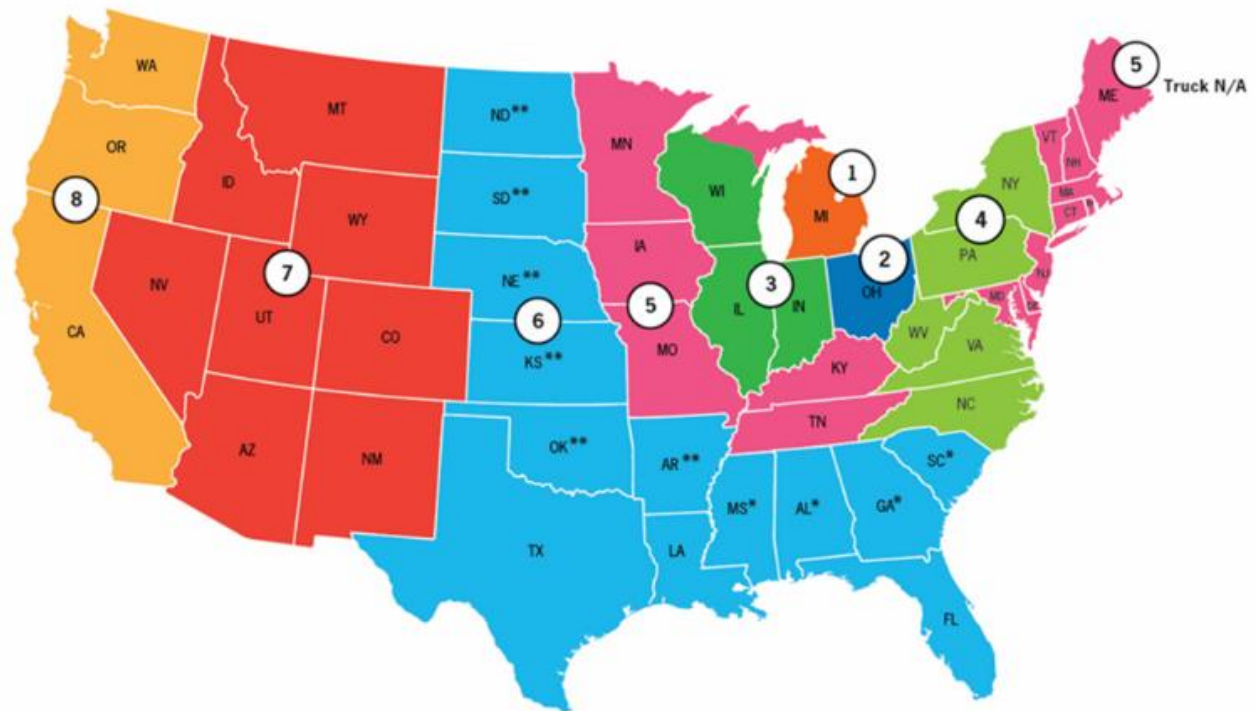

Truck Delivery:

-Zones 1, 3, & 5: Odd weeks 11, 13 and 15 (except ME, VT, NH, MA, CT, RI, DC, NJ, DE & MI UP)

-Zones 2 & 4: Even weeks 10, 12, and 14

-Zone 6: Week 10 (SC, GA, AL, MS)

-Zone 6: Week 11 (AR, OK, KS, NE, SD, ND)

Zone	4" 10 Pack Trays	10" Hanging Baskets
Zone 1	\$7.26	\$2.48
Zone 2	\$9.32	\$3.30
Zone 3	\$10.15	\$3.78
Zone 4	\$11.39	\$4.54
Zone 5	\$11.98	\$4.84
Zone 6	\$12.80	\$5.01
Zone 7	NA	NA
Zone 8	NA	NA
Zone 9	N/A	N/A