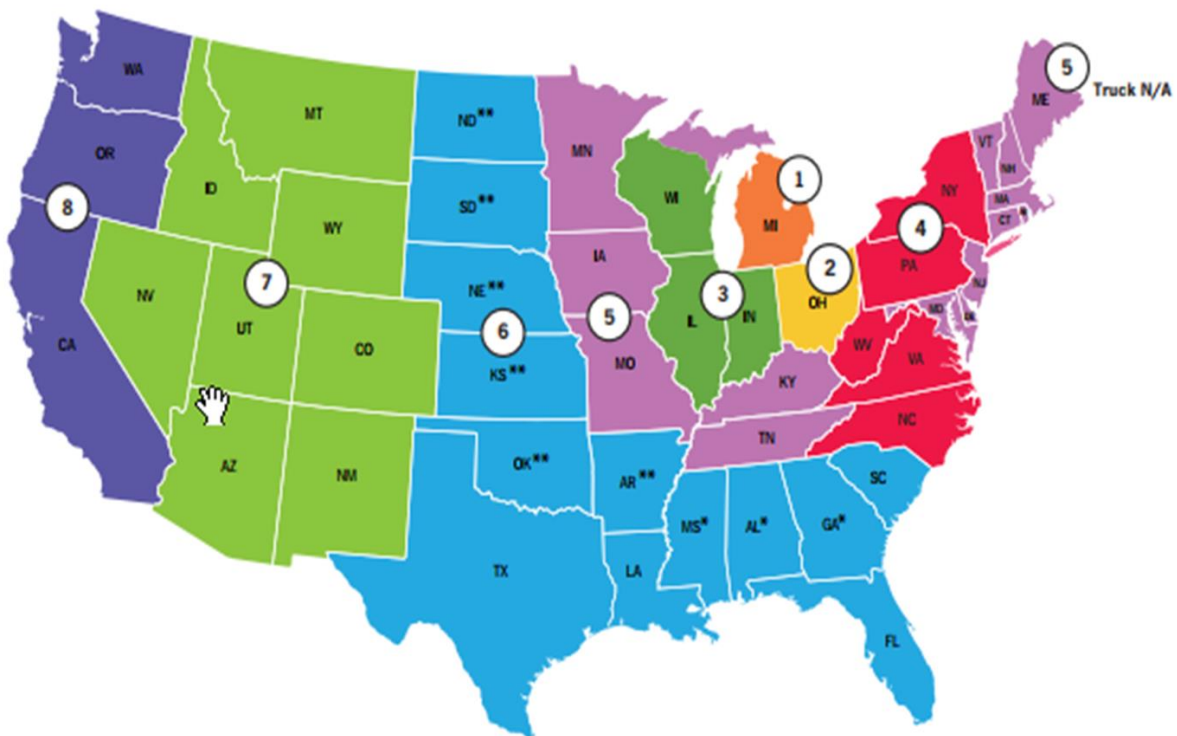

Rates are subject to change without notice