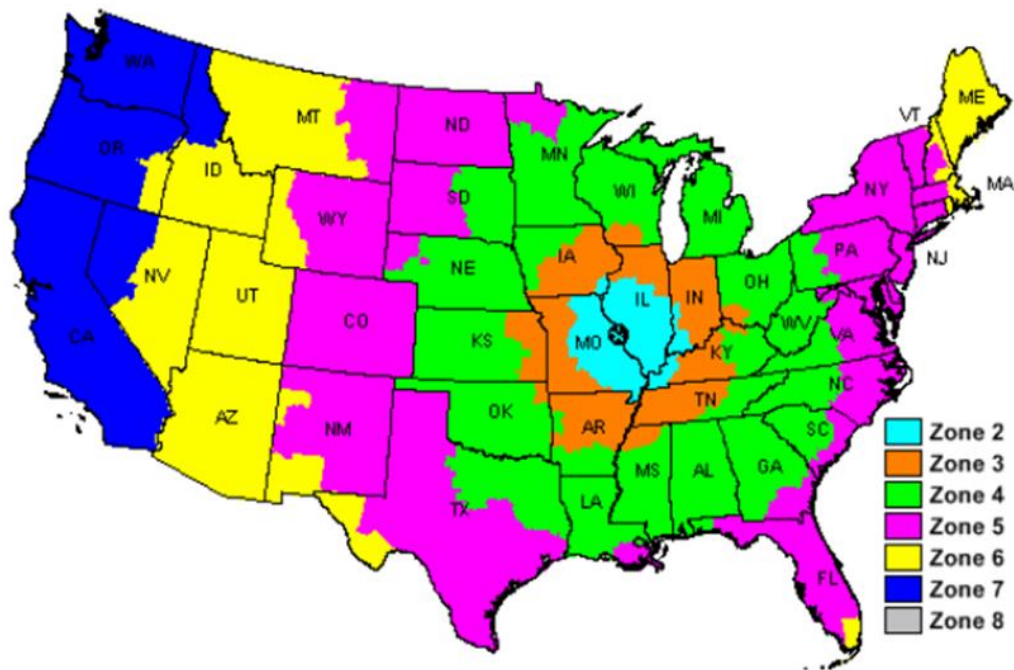

Millstadt Trucking Delivery Freight Chart

* Millage for Freight begins in Millstadt, IL 62260

Miles	Mimimum Drop	25 - 100 Trays	101 - 200 Trays	201 - 300 Trays	301 - 400 Trays	401 - 500 Trays	501 + Trays	750+ Trays
1 - 50 Miles	$62.50	$5.76	$5.49	$5.23	$4.97	$4.65	$4.39	Call For Quote
51 - 100 Miles	$125.00	$7.03	$6.76	$6.50	$6.24	$5.92	$5.66	
101 - 200 Miles	$250.00	$8.31	$8.04	$7.78	$7.52	$7.20	$6.94	
201 - 300 Miles	$375.00	$9.58	$9.31	$9.05	$8.79	$8.47	$8.21	
301 - 400 Miles	$500.00	$10.86	$10.58	$10.32	$10.06	$9.75	$9.49	
401 - 501 Miles	$625.00	$12.13	$11.86	$11.60	$11.34	$11.02	$10.76	
501 - 600 Miles	$750.00	$13.40	$13.13	$12.87	$12.61	$12.29	$12.04	
601 +++ Miles	Call For Quote							

Applicable Fuel Sur Charges might be added to Freight

Freight Claims: Unless the customer accepts a shipment, the customer’s right to a claim for damaged product is forfeited. If a customer receives damaged goods, the customer must immediately notify the broker. Millstadt Young Plants will file the claim with the carrier upon receiving notification from the broker. **Damages relating to shipping must be reported within 24 hours of delivery. Quality or shortages of claims must be reported within 3 working days of delivery to Millstadt Young Plants by the broker.** Failure to report problems within the specified time limits will preclude any related claims for credit.