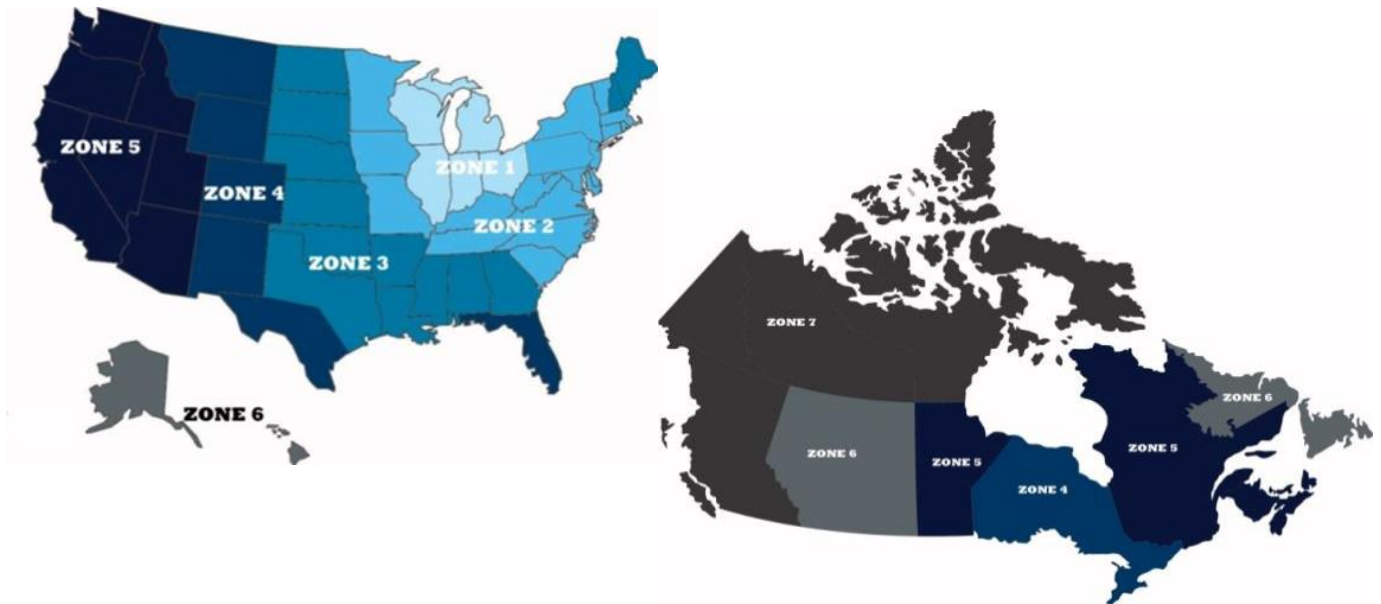

Shipping Zone	States	Rates per Plug Tray	Rates per Strip Tray
1	IL, IN, MI, OH, WI	$10.74	$6.61
2	CT, DE, IA, KY, MA, MD, MN, MO, NC, NJ, NY, PA, RI, SC, TN, VA, VT, WV, District of Columbia	$13.92	$8.73
3	AL, AR, GA, KS, LA, ME, MS, ND, NE, NH, OK, SD, Part of TX	$17.70	$11.09
4	FL, CO, MT, NM, WY, Part of TX, Ontario	$20.88	$12.74
5	AZ, CA, ID, NV, OR, UT, WA, Manitoba, New Brunswick, Nova Scotia, Quebec	$23.83	$14.75
6	AK, HI, Alberta, Newfoundland, Saskatchewan	$28.32	$17.23
7	British Columbia, NW Territories, Nunavut, Yukon	$31.27	$19.23

*PA is NOW in Zone 2

Truck shipping information

- Grower Truck shipping must be requested on the order
- There is a 50-tray minimum to ship. Truck rates are based on the number of trays shipping the same day placed through the same broker to a single destination.
- Actual freight costs may differ by 1-2% per plug/liner
- Customer's facility must be able to accommodate a 48-foot tractor-trailer truck
- R2 patented palletized shipping cradle system is available upon request. Boxes on pallets may be used in place of carts and cradles to allow one way shipping on less than truck load carriers.

Claims: All transportation claims must be reported and noted to the delivery driver at the time of signature for Raker-Robertas to guarantee shipments and handle transportation claims. Customers that utilize the FedEx signature release authorization or waive the UPS requirements to sign for packages may limit R2 liability for any resulting losses.