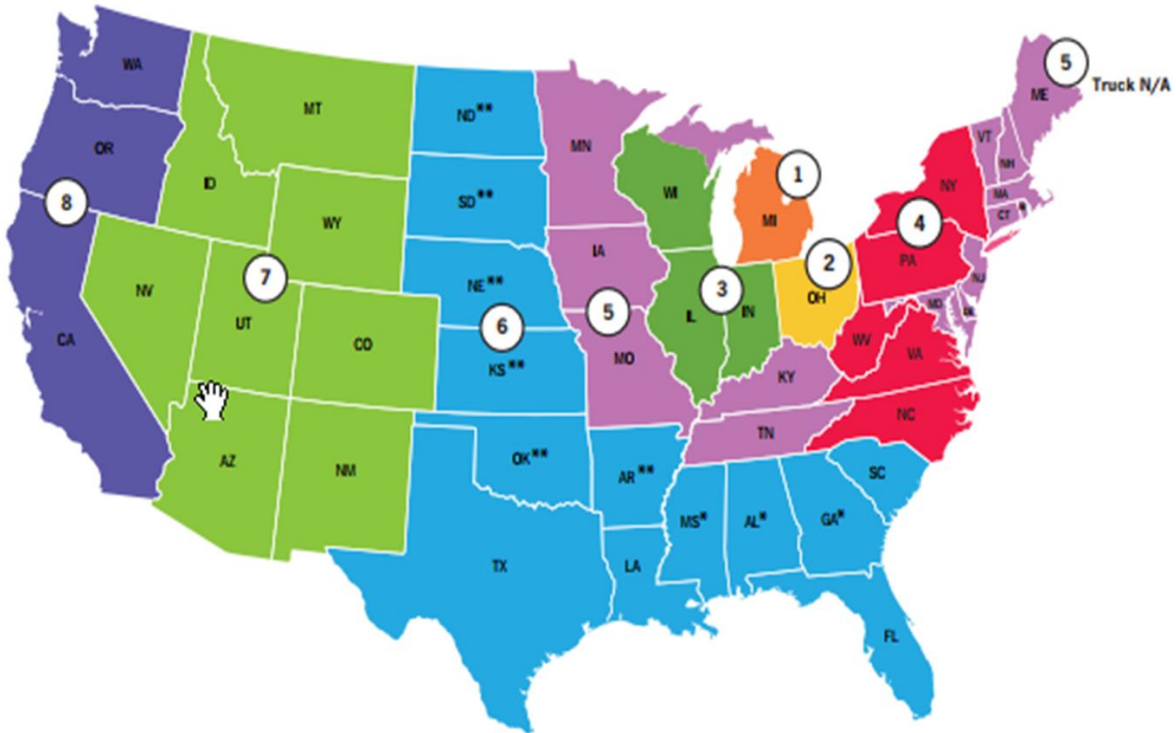

Rates are subject to change without notice