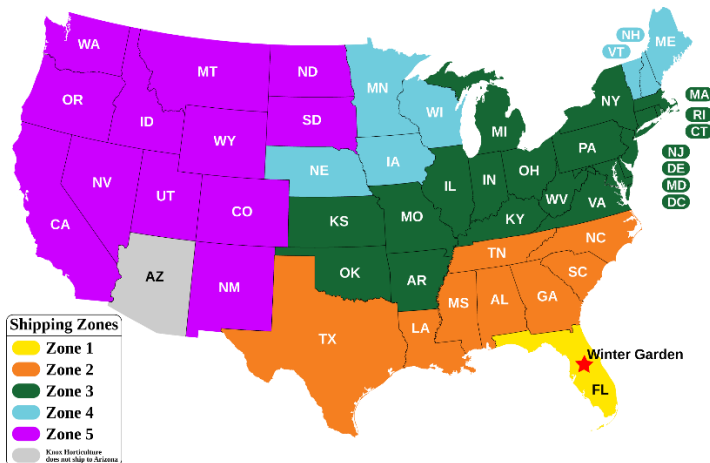

Shipping Information:

- FedEx, Grower Truck, Customer Pick Up

Type	Size	Per Box	Per Rack
Seed Plugs	288C	8	168
Seed Plugs	144C	8	168
Gerbera Plugs	144C	6	168
Seed Plugs	72C	4	88
Veg Liners	104C	4	88
Veg Liners	102C	6	88
Veg Perennial Liners	72C	4	88
Veg Custom Liners	72C	4	88
Combo Liners	50C	6	88
Geranium Liners	104C	4	42
Poinsettia Liners	104C	2	42
TC Gerbera Liners	72C	6	88
TC Liners, others	72C	4	88
Garden Mums	51C	8	176