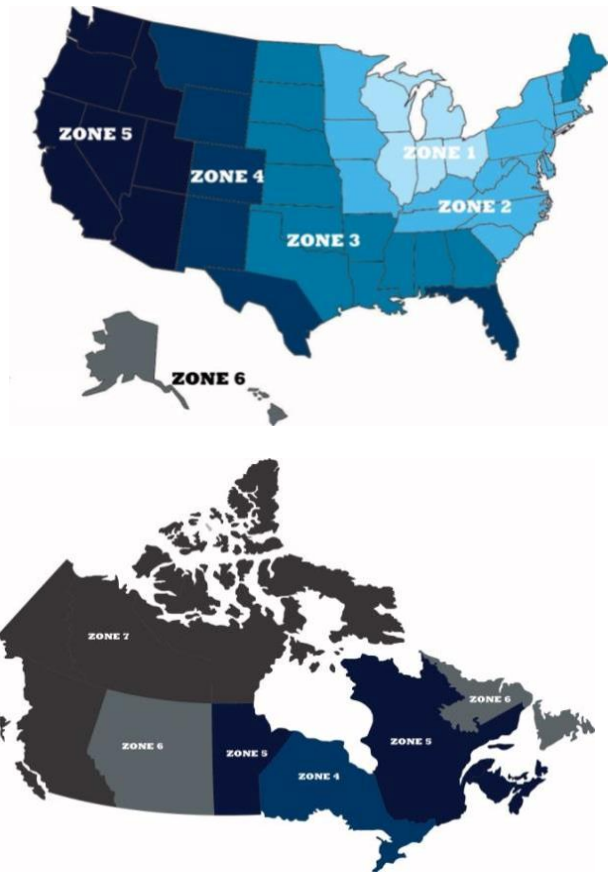

Shipping Information:

- Trays are packed 1-8 trays per box.
- Full boxes measure 12 X 14 x 22 inches, half boxes measure 12 X 7 X 22 inches.
- Dimensional weight of full box is 19lbs. Half box is 10lbs.
- No minimum boxing requirement.
- There are no add on fees for handling, packing, or boxing charges within the continental USA.
- All shipments are FOB Litchfield, MI
  - Transportation costs are not included in the plant pricing
- Grower truck minimum is 50 trays.
- **FedEx/UPS shipping information**

Shipping Zone	States	Rates per Plug Tray	Rates per Strip Tray
1	IL, IN, MI, OH, WI	$10.74	$6.61
2	CT, DE, IA, KY, MA, MD, MN, MO, NC, NJ, NY, PA, RI, SC, TN, VA, VT, WV, District of Columbia	$13.92	$8.73
3	AL, AR, GA, KS, LA, ME, MS, ND, NE, NH, OK, SD, Part of TX	$17.70	$11.09
4	FL, CO, MT, NM, WY, Part of TX, Ontario	$20.88	$12.74
5	AZ, CA, ID, NV, OR, UT, WA, Manitoba, New Brunswick, Nova Scotia, Quebec	$23.83	$14.75
6	AK, HI, Alberta, Newfoundland, Saskatchewan	$28.32	$17.23
7	British Columbia, NW Territories, Nunavut, Yukon	$31.27	$19.23

- **Truck shipping information**
  - Grower Truck shipping must be requested on the order
  - There is a 50 tray minimum to ship. Truck rates are based on the number of trays shipping the same day placed through the same broker to a single destination.
  - Actual freight costs may differ by 1-2% per plug/liner
  - Customer’s facility must be able to accommodate a 53-foot tractor-trailer truck
  - R2 patented palletized shipping cradle system is available upon request. Boxes on pallets may be used in place of carts and cradles to allow one way shipping on less than truck load carriers.

Claims: All transportation claims must be reported and noted to the delivery driver at the time of signature for Raker-Robertas to guarantee shipments and handle transportation claims. Customers that utilize the FedEx signature release authorization or waive the UPS requirements to sign for packages may limit R2 liability for any resulting losses.