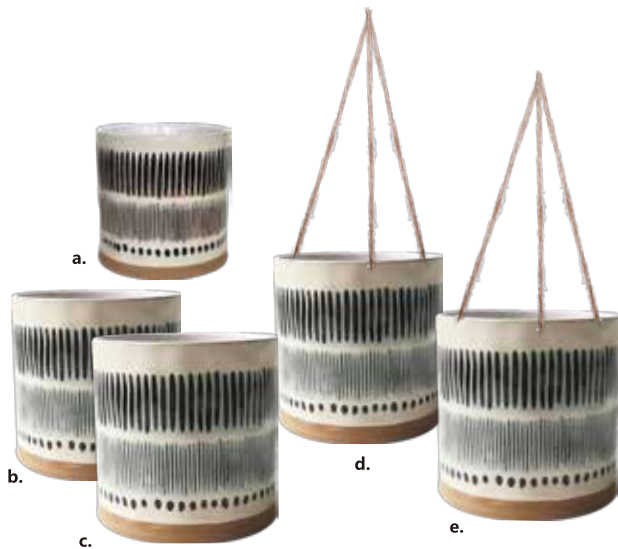

CHINA CHARM PLANTER

- a. **70022.** 4"
  4.04"x3.96"
  6-$6.50
- b. **70023.** 5"
  5.16"x5.14"
  6-$8.50
- c. **70024.** 6.5"
  6.54"x5.89"
  6-$10.50
- d. **70025.** 5" HANGING
  5.16"x5.14"
  6-$9.00
- e. **70026.** 6.5" HANGING
  6.54"x5.89"
  6-$11.00