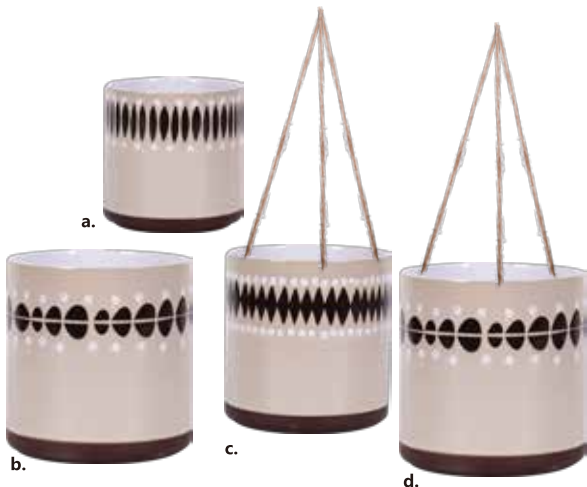

GEORGIAN TESS FLOWER POT

- a. 9189. 4" 4.04"x3.96" 6-$6.50
- b. 9190. 6.5" 6.54"x5.89" 6-$9.00
- c. 9366. 5" HANGING 5.16"x5.14" 6-$7.50
- d. 9368. 6.5" HANGING 6.54"x5.89" 6-$9.50