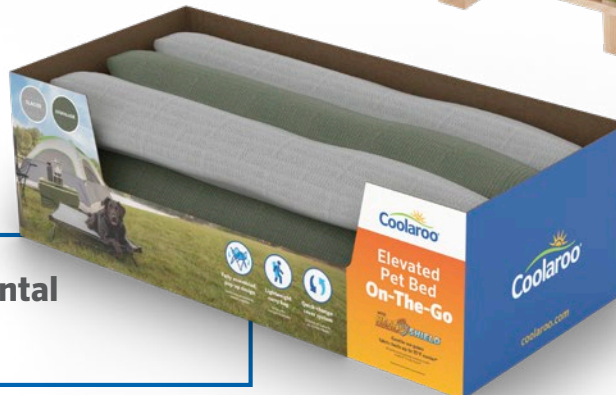

On-Shelf Vertical Merchandiser

Full Pallet

Includes: 42 Large
On-The-Go Beds

Dimensions
(without pallet):
46" x 38.2" x 36.4"

On-Shelf Horizontal Merchandiser

GALE Pacific USA
5311 77 Center Drive, Suite 150, Charlotte, NC 28217
Toll Free: 1-800-560-4667 | Coolaroo.com
©2024 GALE Pacific