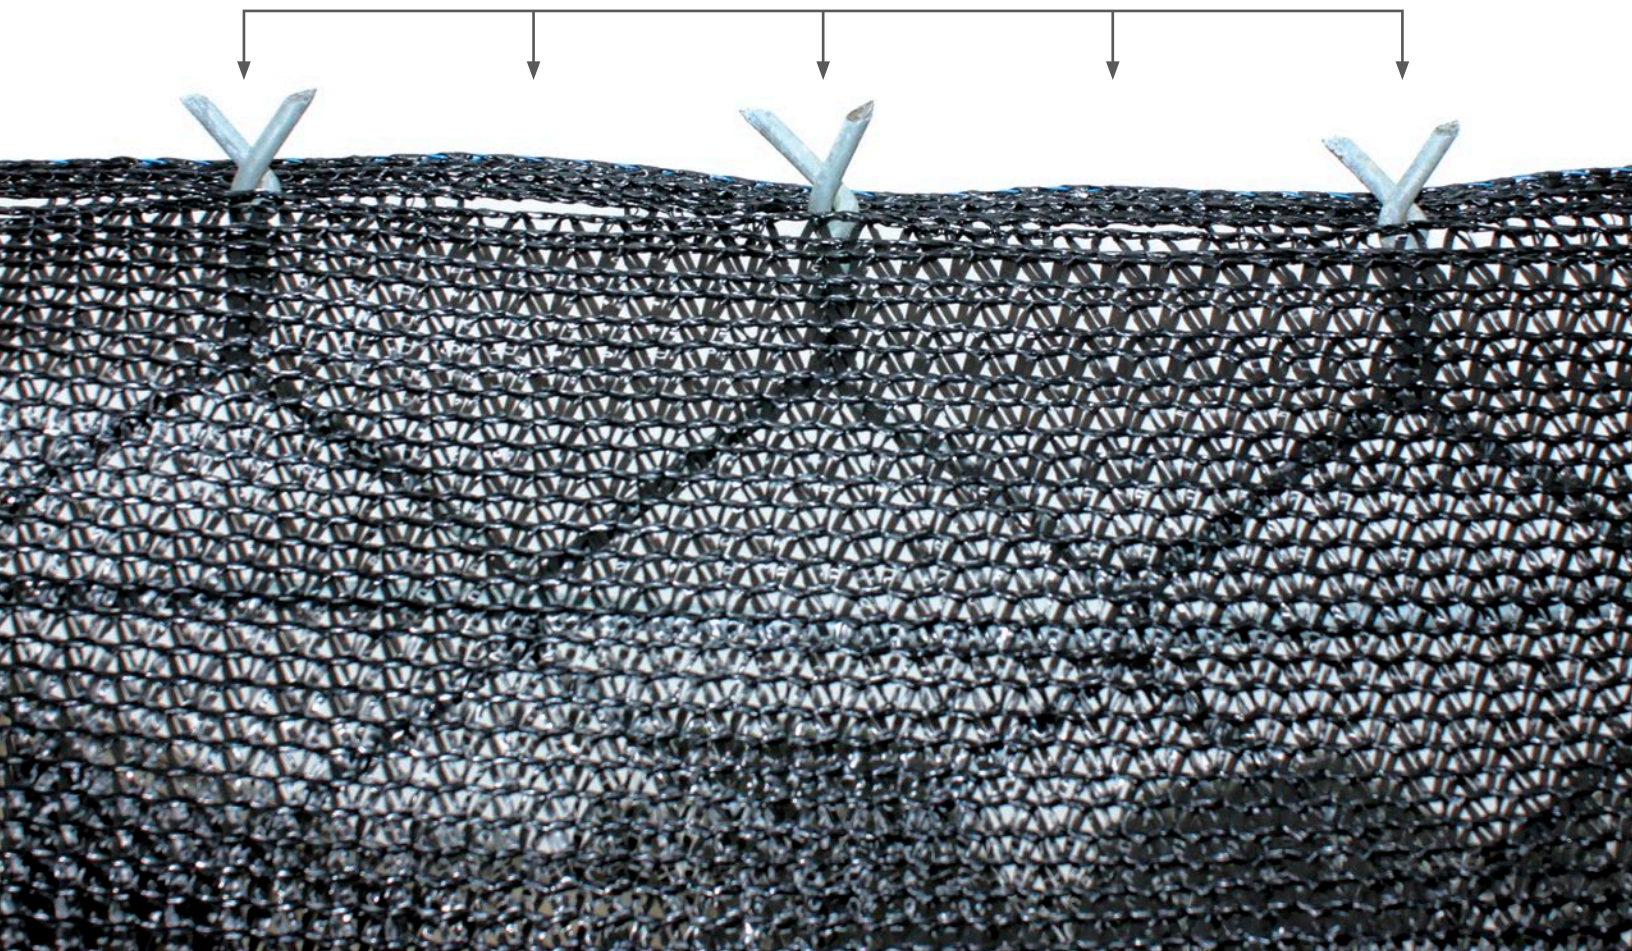

↑

Secure to metal posts, steel cable and pipe frames with cable or zip ties.

**Tie Wraps not included with Shade Fabric*

Eyelets every 0.8 in. along the top and bottom edge for easy installation

People & Pet Protection

Easily attach to pergolas, porches, gazebos, and dog runs. Fabric is resistant to stains, mold, mildew, and fading. Easy to maintain and clean — simply hose off.

**MAXIMUM
UV PROTECTION**

**BREATHABLE
FABRIC**