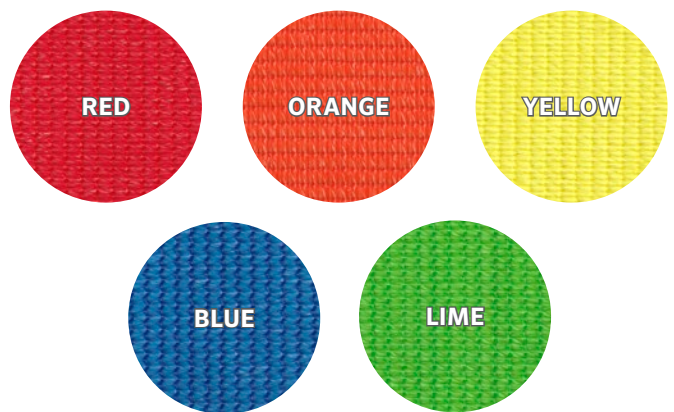

Bright, vibrant colors can be used for indoor or outdoor decorating.

**LIGHT-WEIGHT
TEMPORARY SHADE**

**INCLUDED
ROPES**

**NO TOOLS
REQUIRED**

**BLOCKS
HEAT**

**BREATHABLE
FABRIC**

TRIANGLE	
Color	Item #
Red	434519
Orange	434526
Yellow	434496
Lime	434489
Blue	434502