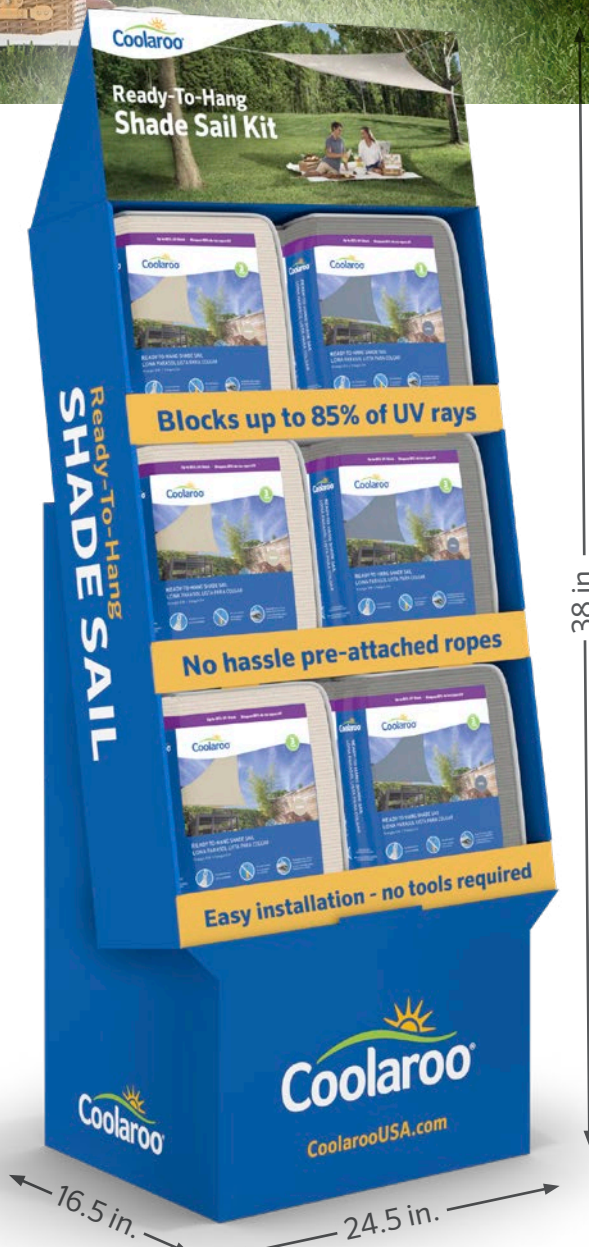

Shade Sail Racks & Displays

Shade Sail & Shade Fabric Combo Rack

This item contains:

- (10) 11' 10" Triangle Ready-To-Hang Shade Sail in Montecito
- (10) 11' 10" Triangle Ready-To-Hang Shade Sail in Pebble
- (6) 6' x 15' Up to 90% UV Block People & Pet Protection Shade Fabric in Beech
- (6) 6' x 15' Up to 90% UV Block People & Pet Protection Shade Fabric in Graphite
- (1) Display Rack

Description	Colors	Item #
32-Piece Shade Sail & Shade Fabric Combo Rack	Pebble Montecito & Graphite Beech	457396

Shade Sails

Shade Fabric

Ready-To-Hang Shade Sail PDQ

UP TO 90% UV BLOCK

This item contains:

- (6) 10' Triangle Ready-To-Hang Shade Sail in **Pebble**
- (6) 10' Triangle Ready-To-Hang Shade Sail in **Steel**
- (1) PDQ Display

Description	Colors	Item #
12-Piece Ready-To-Hang Shade Sail PDQ	Pebble & Steel	507749