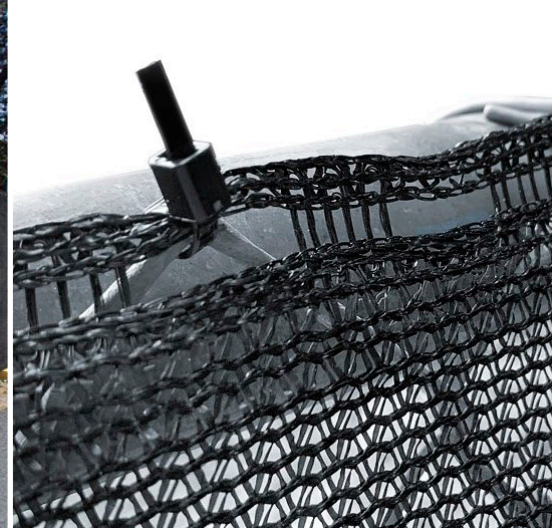

Description	Length	Color	Item #
UP TO 70% UV BLOCK			
Pre-Pack Shade Fabric	6' x 15'	Black	501051
	6'x50'		501068
Bulk Roll Shade Fabric	6'x100'	Black	501136
	12'x50'		501143

↑

Secure to metal posts, steel cable and pipe frames with cable or zip ties.

*Tie Wraps not included with Shade Fabric

Eyelets every 0.8 in. along the top and bottom edge for easy installation