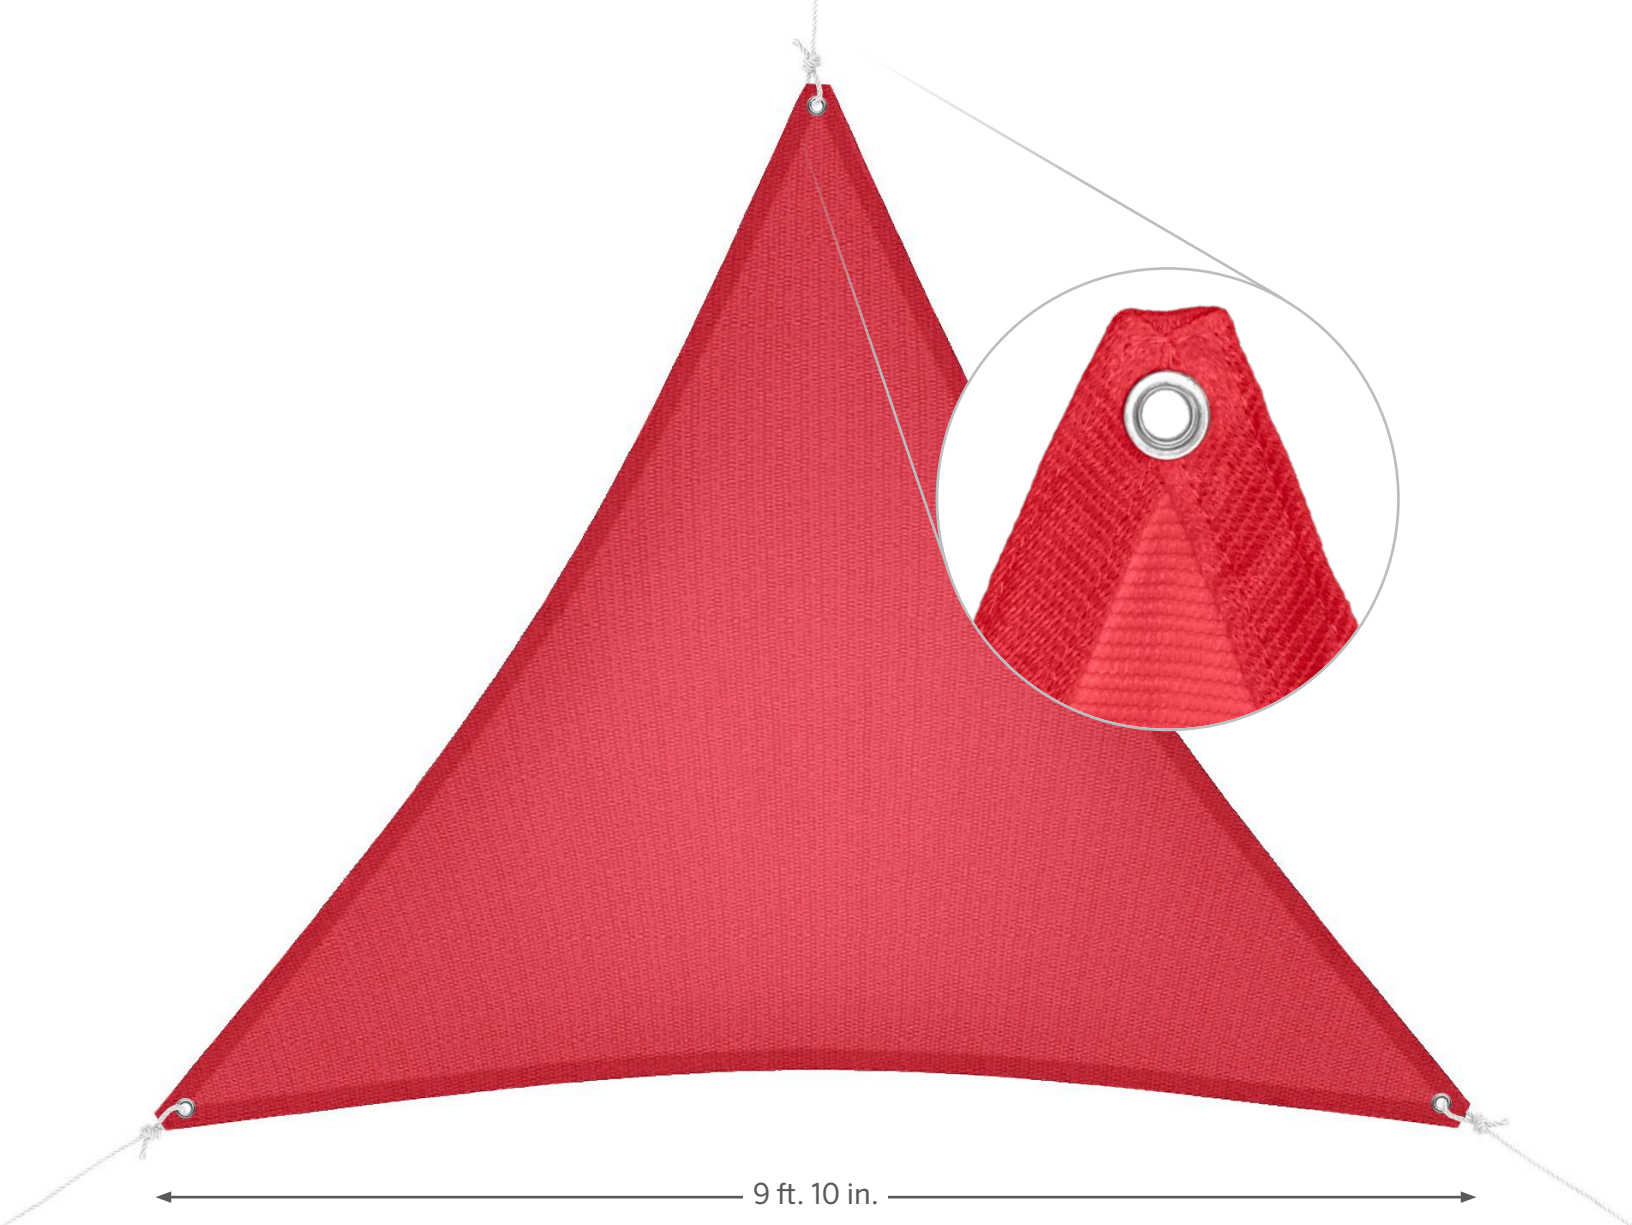

TRIANGLE	
Color	Item #
Red	434519
Orange	434526
Yellow	434496
Lime	434489
Blue	434502