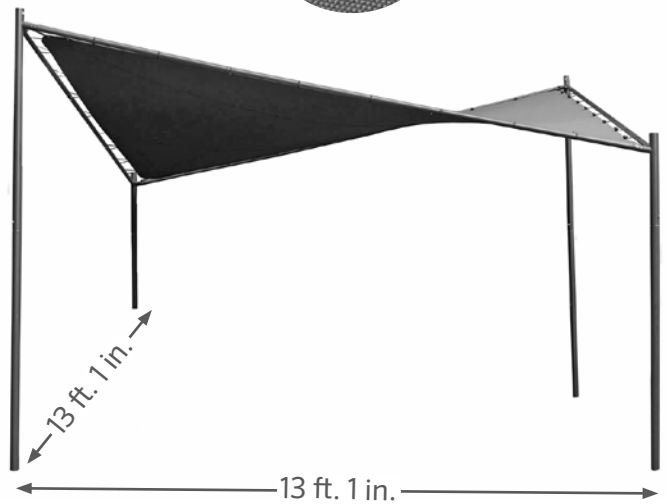

Butterfly Gazebo

AVAILABLE IN UP TO 99% UV BLOCK

A modern outside aesthetic for rain-or-shine protection.

All-weather fast-drying, lightweight and durable fabric creates clean lines and functional coverage. Butterfly Gazebo's rich charcoal colorway is a striking, semi-permanent extension to any outdoor space.

Color	Item #
Charcoal	450540

CHARCOAL