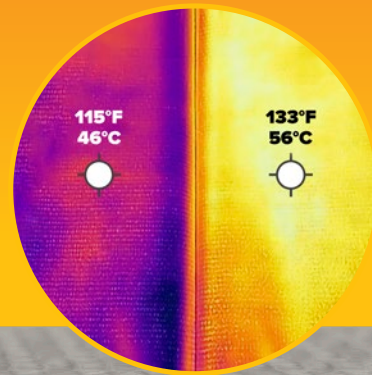

New for 2024

Coolaroo Elevated Pet Beds feature HeatShield, the patent pending, gentle-on-paws fabric technology feels up to 15°F cooler*.

*vs standard fabrics

Surface temperature of HeatShield fabric (left) vs standard fabric (right)