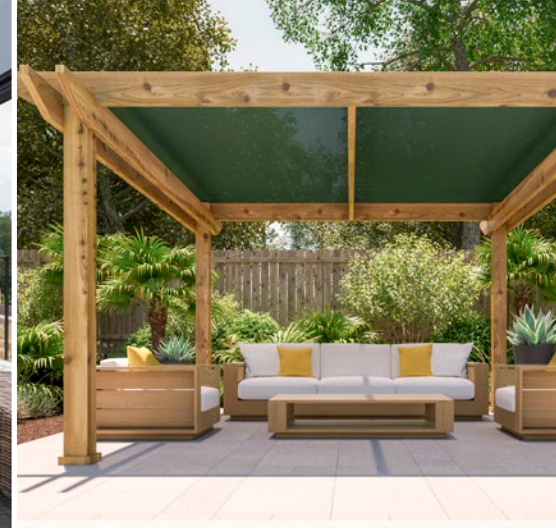

Description	Length	Color	Item #	
UP TO 90% UV BLOCK				
Pre-Pack Shade Fabric	6' x 15'	Beech	457792	
		Beech	500849	
		Graphite	457785	
		Grey	339586	
		Heritage Green	302238	
		Rainforest	457778	
		Slate	457808	
		Stone	500856	
		Wheat	302245	
		6' x 50'	Beech	457846
Graphite	457839			
Stone	457860			
Bulk Roll Shade Fabric	12' x 50'	Heritage Green	435974	
		Wheat	435967	
	6' x 100'	Heritage Green	300067	
		Wheat	300081