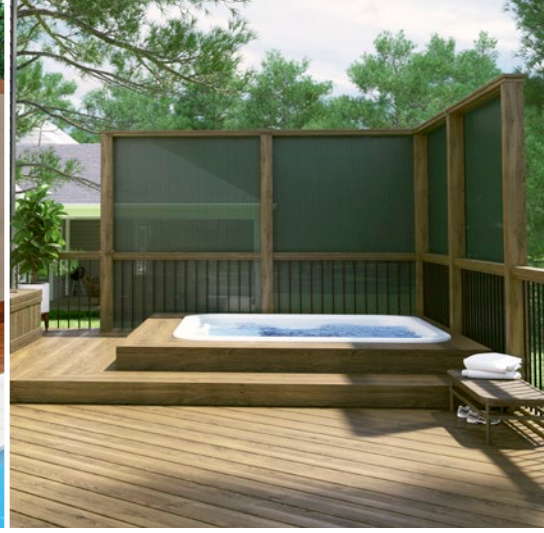

**PRIVACY
& COVER**

**BREATHABLE
FABRIC**

**NON-SHRINK
FABRIC**

**TEAR & FRAY
RESISTANT**

Description	Length	Color	Item #
UP TO 70% UV BLOCK			
Pre-Pack Shade Fabric	6' x 15'	Beech	457907
		Beech	500887
		Forest Green	302306
		Rainforest	500870
		Sandstone	302313
		Stone	457914
		Stone	457921
		Stone	500894
		6 x 50'	Stone
Bulk Roll Shade Fabric	12' x 50'	Black	436001
		Forest Green	435998
		Sandstone	436018
	6' x 100'	Black	439729
		Forest Green	439736
		Sandstone	439743