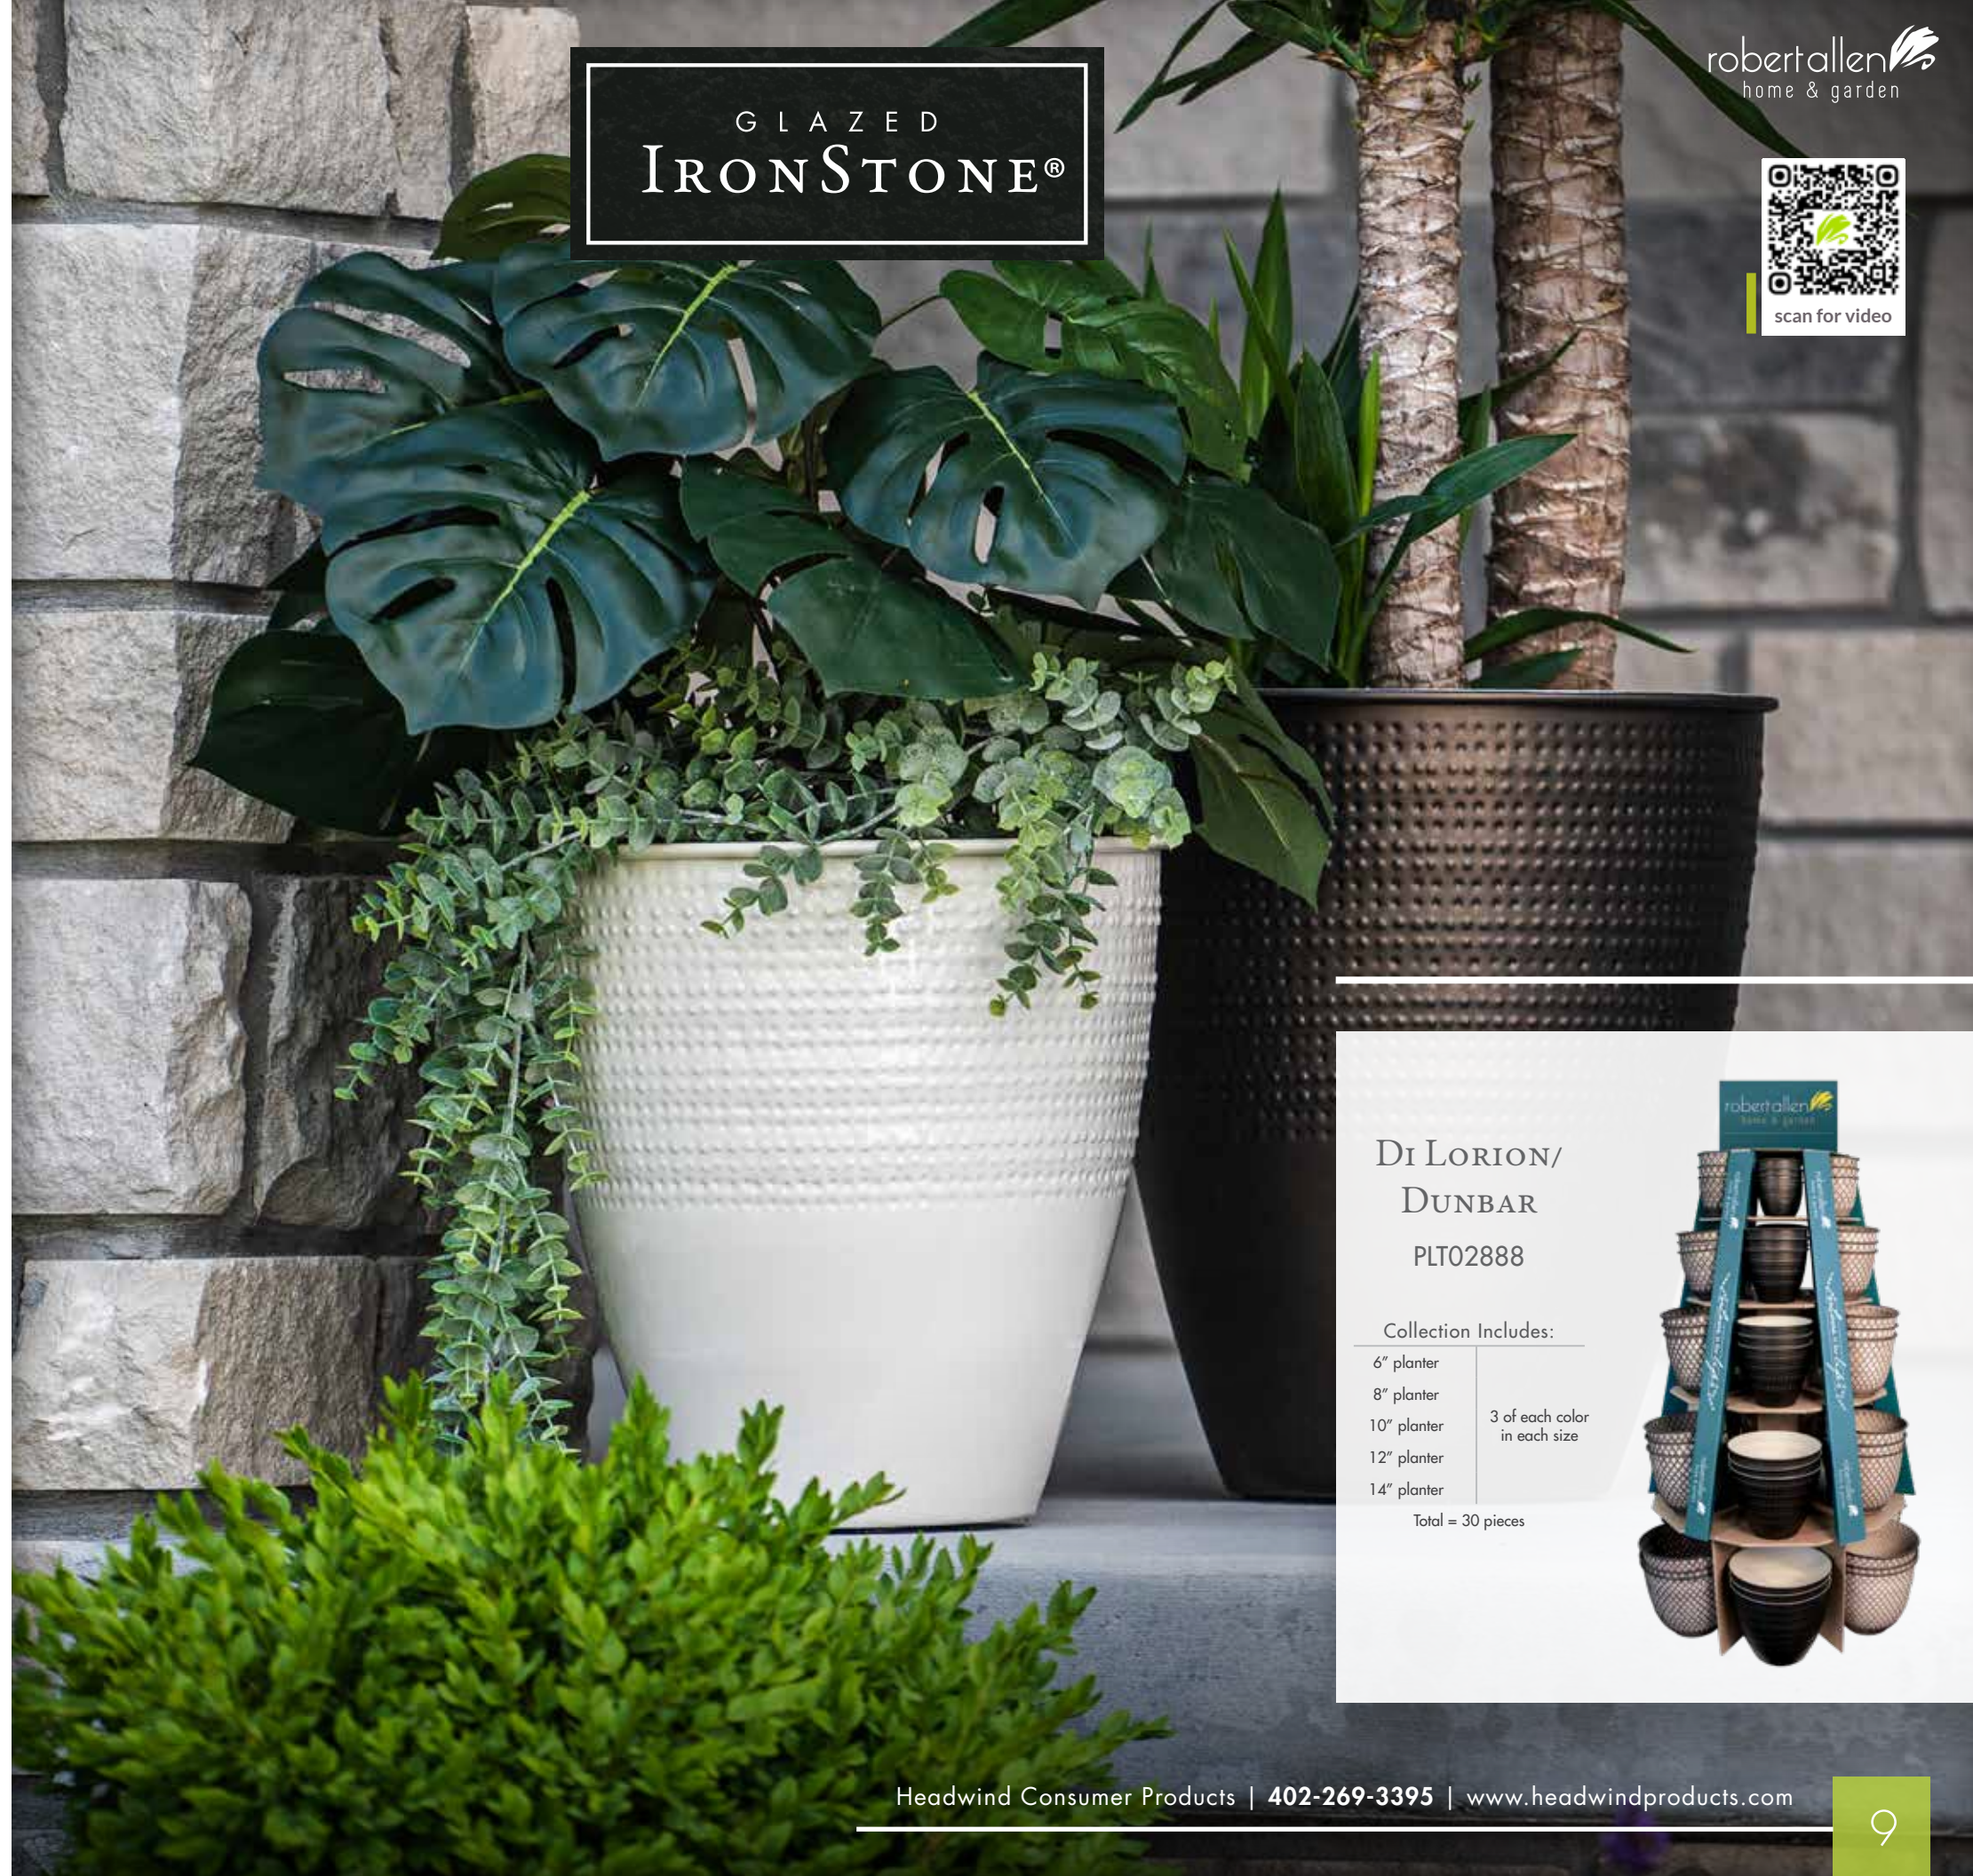

GLAZED IRONSTONE®

DI LORION/
DUNBAR
PLT02888

Collection Includes:

6" planter	3 of each color in each size
8" planter	
10" planter	
12" planter	
14" planter	

Total = 30 pieces