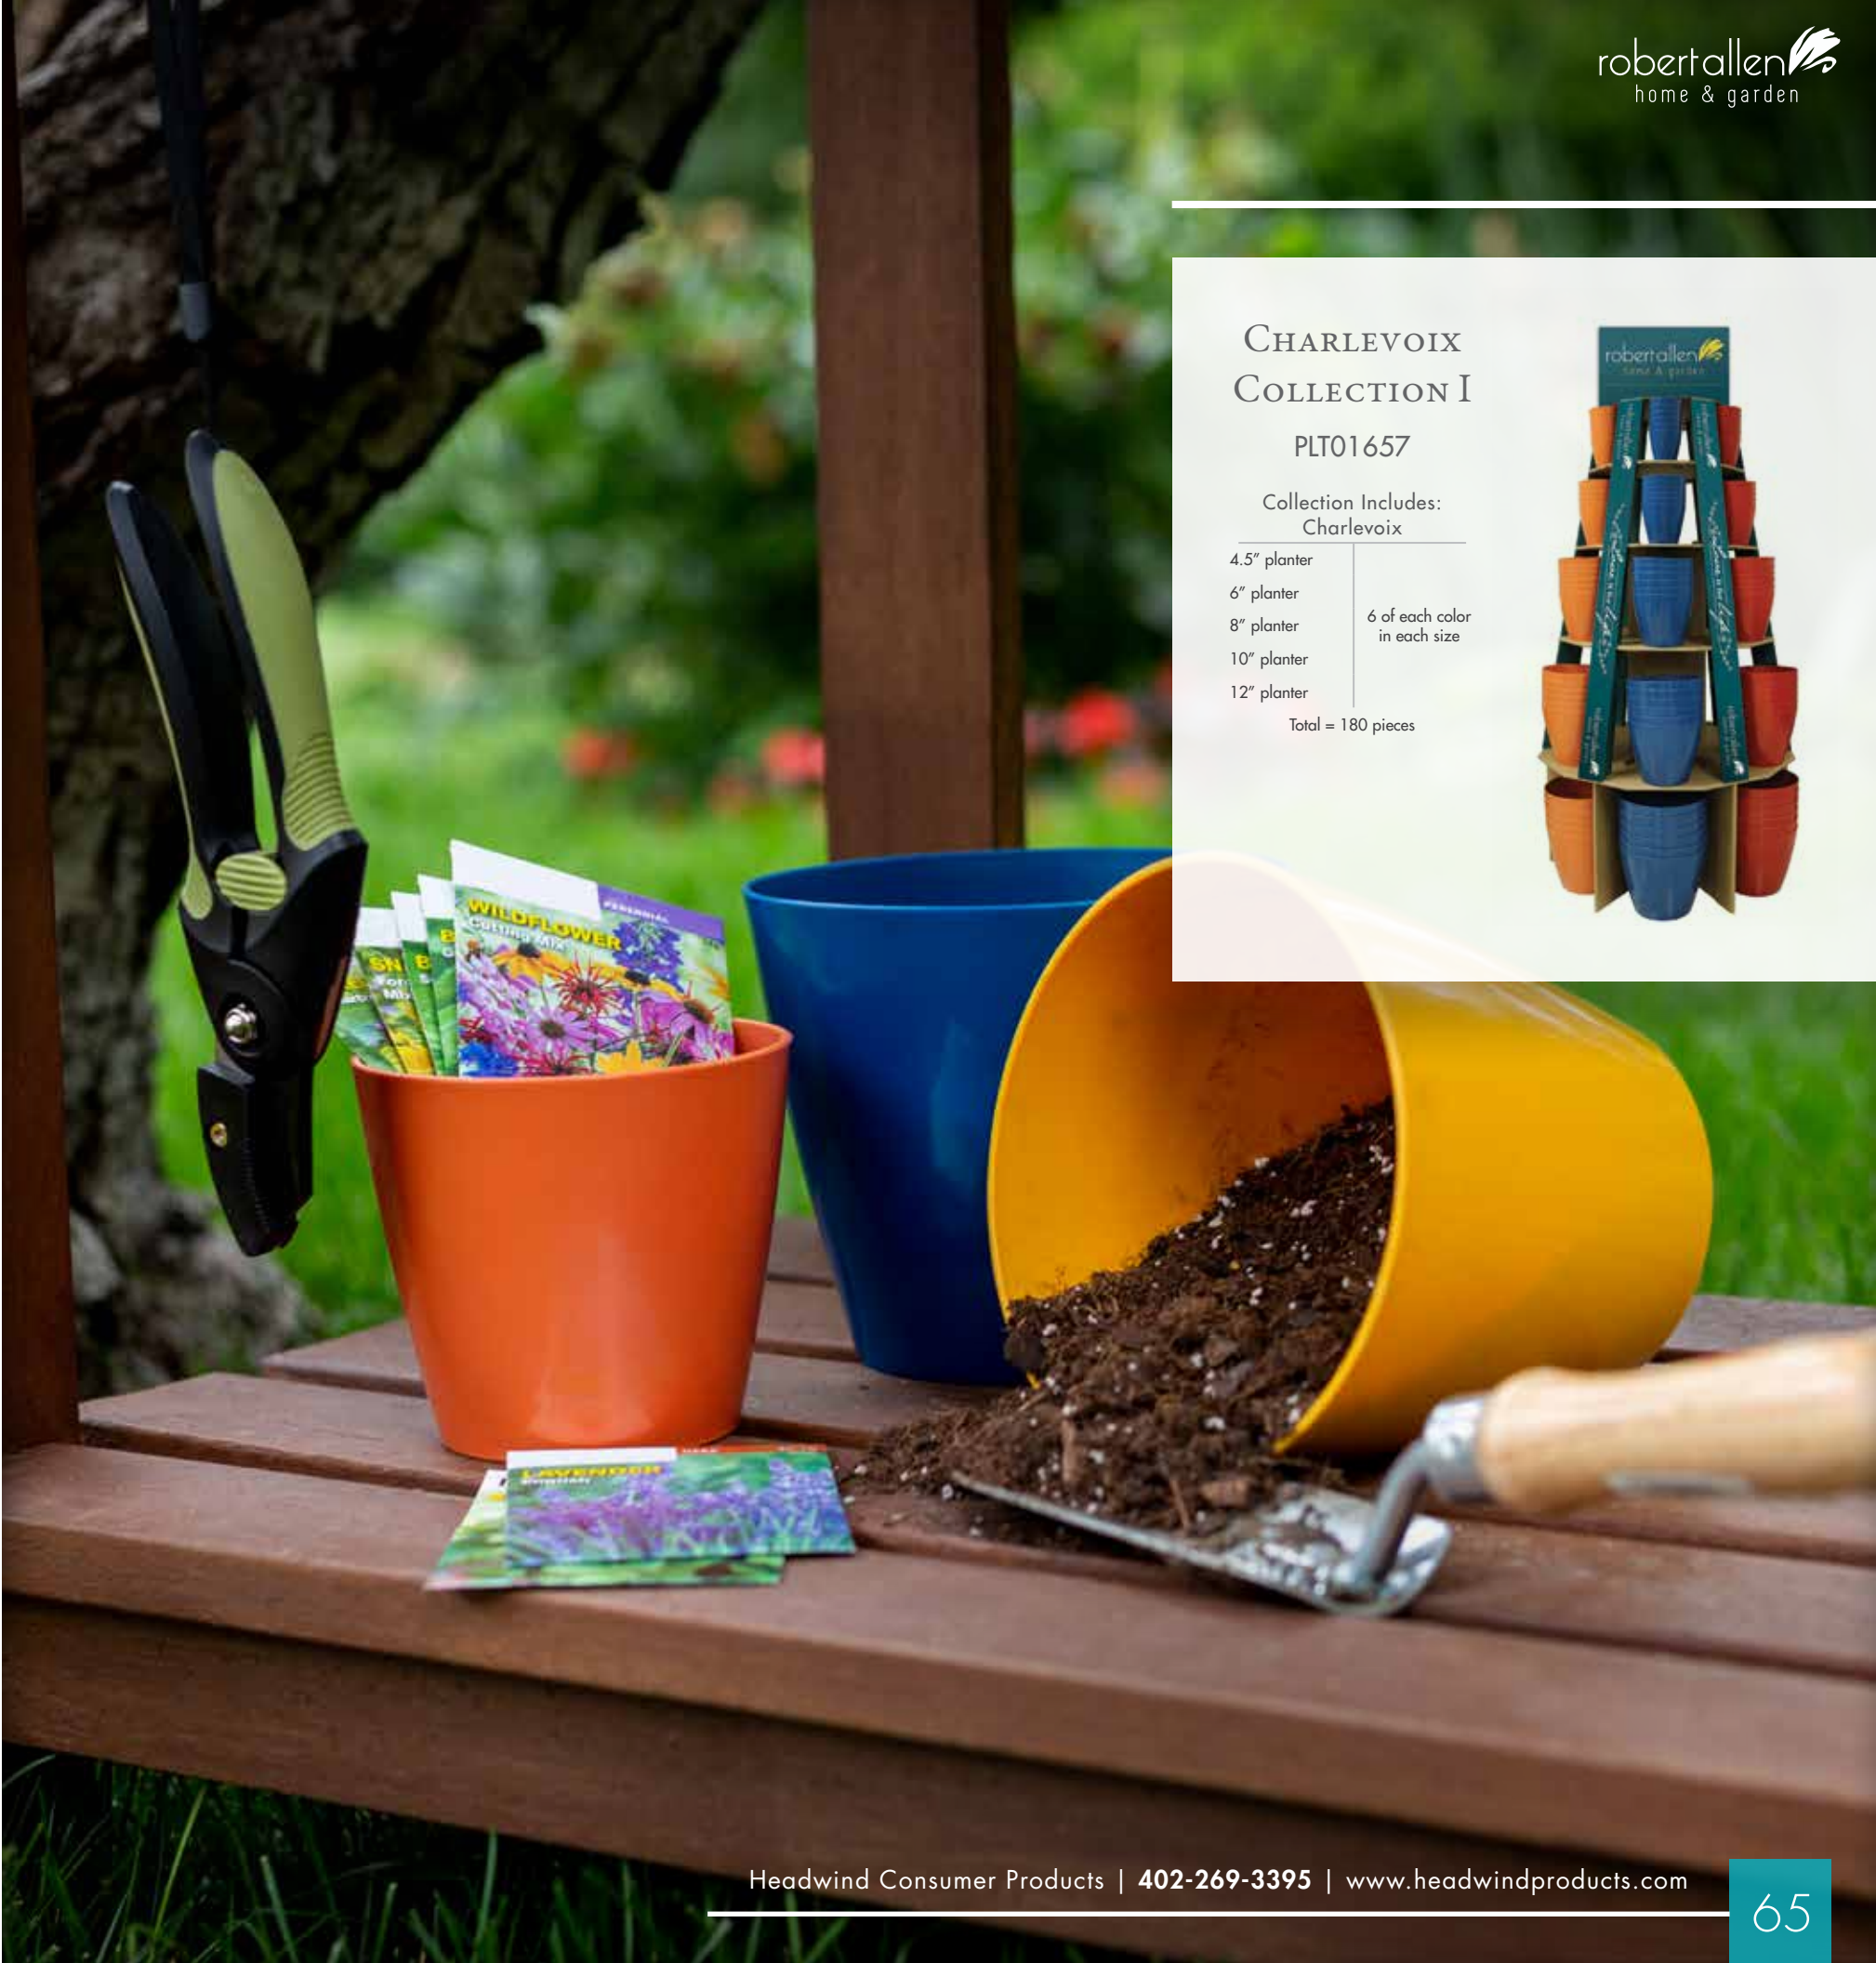

4.5" (6 pack) 4.7" x 4"		6" (6 pack) 6.1" x 5.4"		8" (6 pack) 8.3" x 7.3"	
PIM01261	Brick	PIM01267	Brick	PIM01273	Brick
PIM01262	Tango	PIM01268	Tango	PIM01274	Tango
PIM01263	Harvest	PIM01269	Harvest	PIM01275	Harvest
PIM01264	Meadow	PIM01270	Meadow	PIM01276	Meadow
PIM01265	Surf	PIM01271	Surf	PIM01277	Surf
PIM01266	Sapphire	PIM01272	Sapphire	PIM01278	Sapphire

10" (6 pack) 9.8" x 8.7"		12" (6 pack) 12" x 10.5"	
PIM01279	Brick	PIM01285	Brick
PIM01280	Tango	PIM01286	Tango
PIM01281	Harvest	PIM01287	Harvest
PIM01282	Meadow	PIM01288	Meadow
PIM01283	Surf	PIM01289	Surf
PIM01284	Sapphire	PIM01290	Sapphire

CHARLEVOIX COLLECTION I

PLT01657

Collection Includes:
Charlevoix

- 4.5" planter
  - 6" planter
  - 8" planter
  - 10" planter
  - 12" planter
2. 6 of each color
   in each size
3. Total = 180 pieces