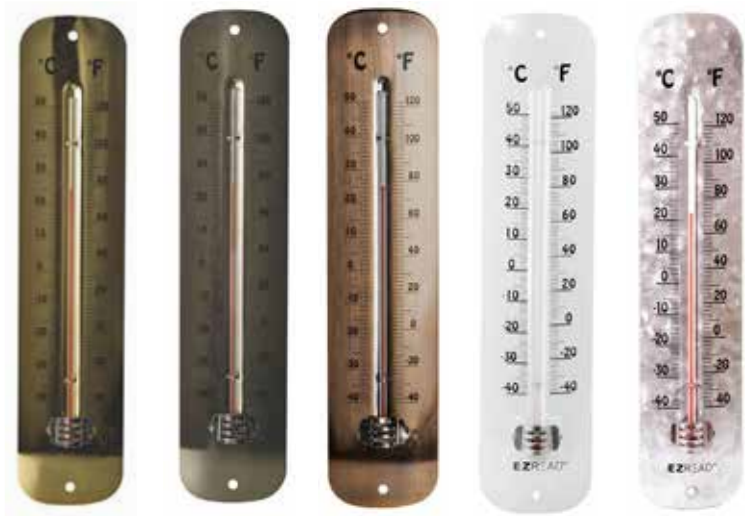

METAL FINISH
Thermometers

Our 8" Metal Dial Thermometers are also available as a mixed-case!

6pc Mixed Case (Antique Brass, Brushed Nickel, Oil Rubbed Bronze)

840-0096

Case Pack: 2 of each
(Antique Brass, Brushed Nickel, Oil Rubbed Bronze)

Metal Thermometers

840-0062	12" Metal Thermometer- Antique Brass	(6 pack)
840-0063	12" Metal Thermometer - Satin Nickel	(6 pack)
840-0064	12" Metal Thermometer - Oil Rubbed Bronze	(6 pack)
840-0075	12" Metal Thermometer - White Metal	(10 pack)
840-0090	12" Metal Thermometer - Antique Aluminum	(6 pack)