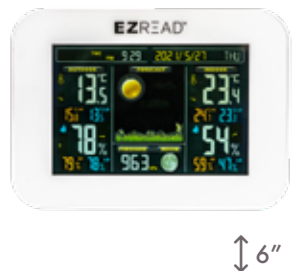

Color Digital Weather Station with Forecast Moon Phases (6 pack)
840-1518