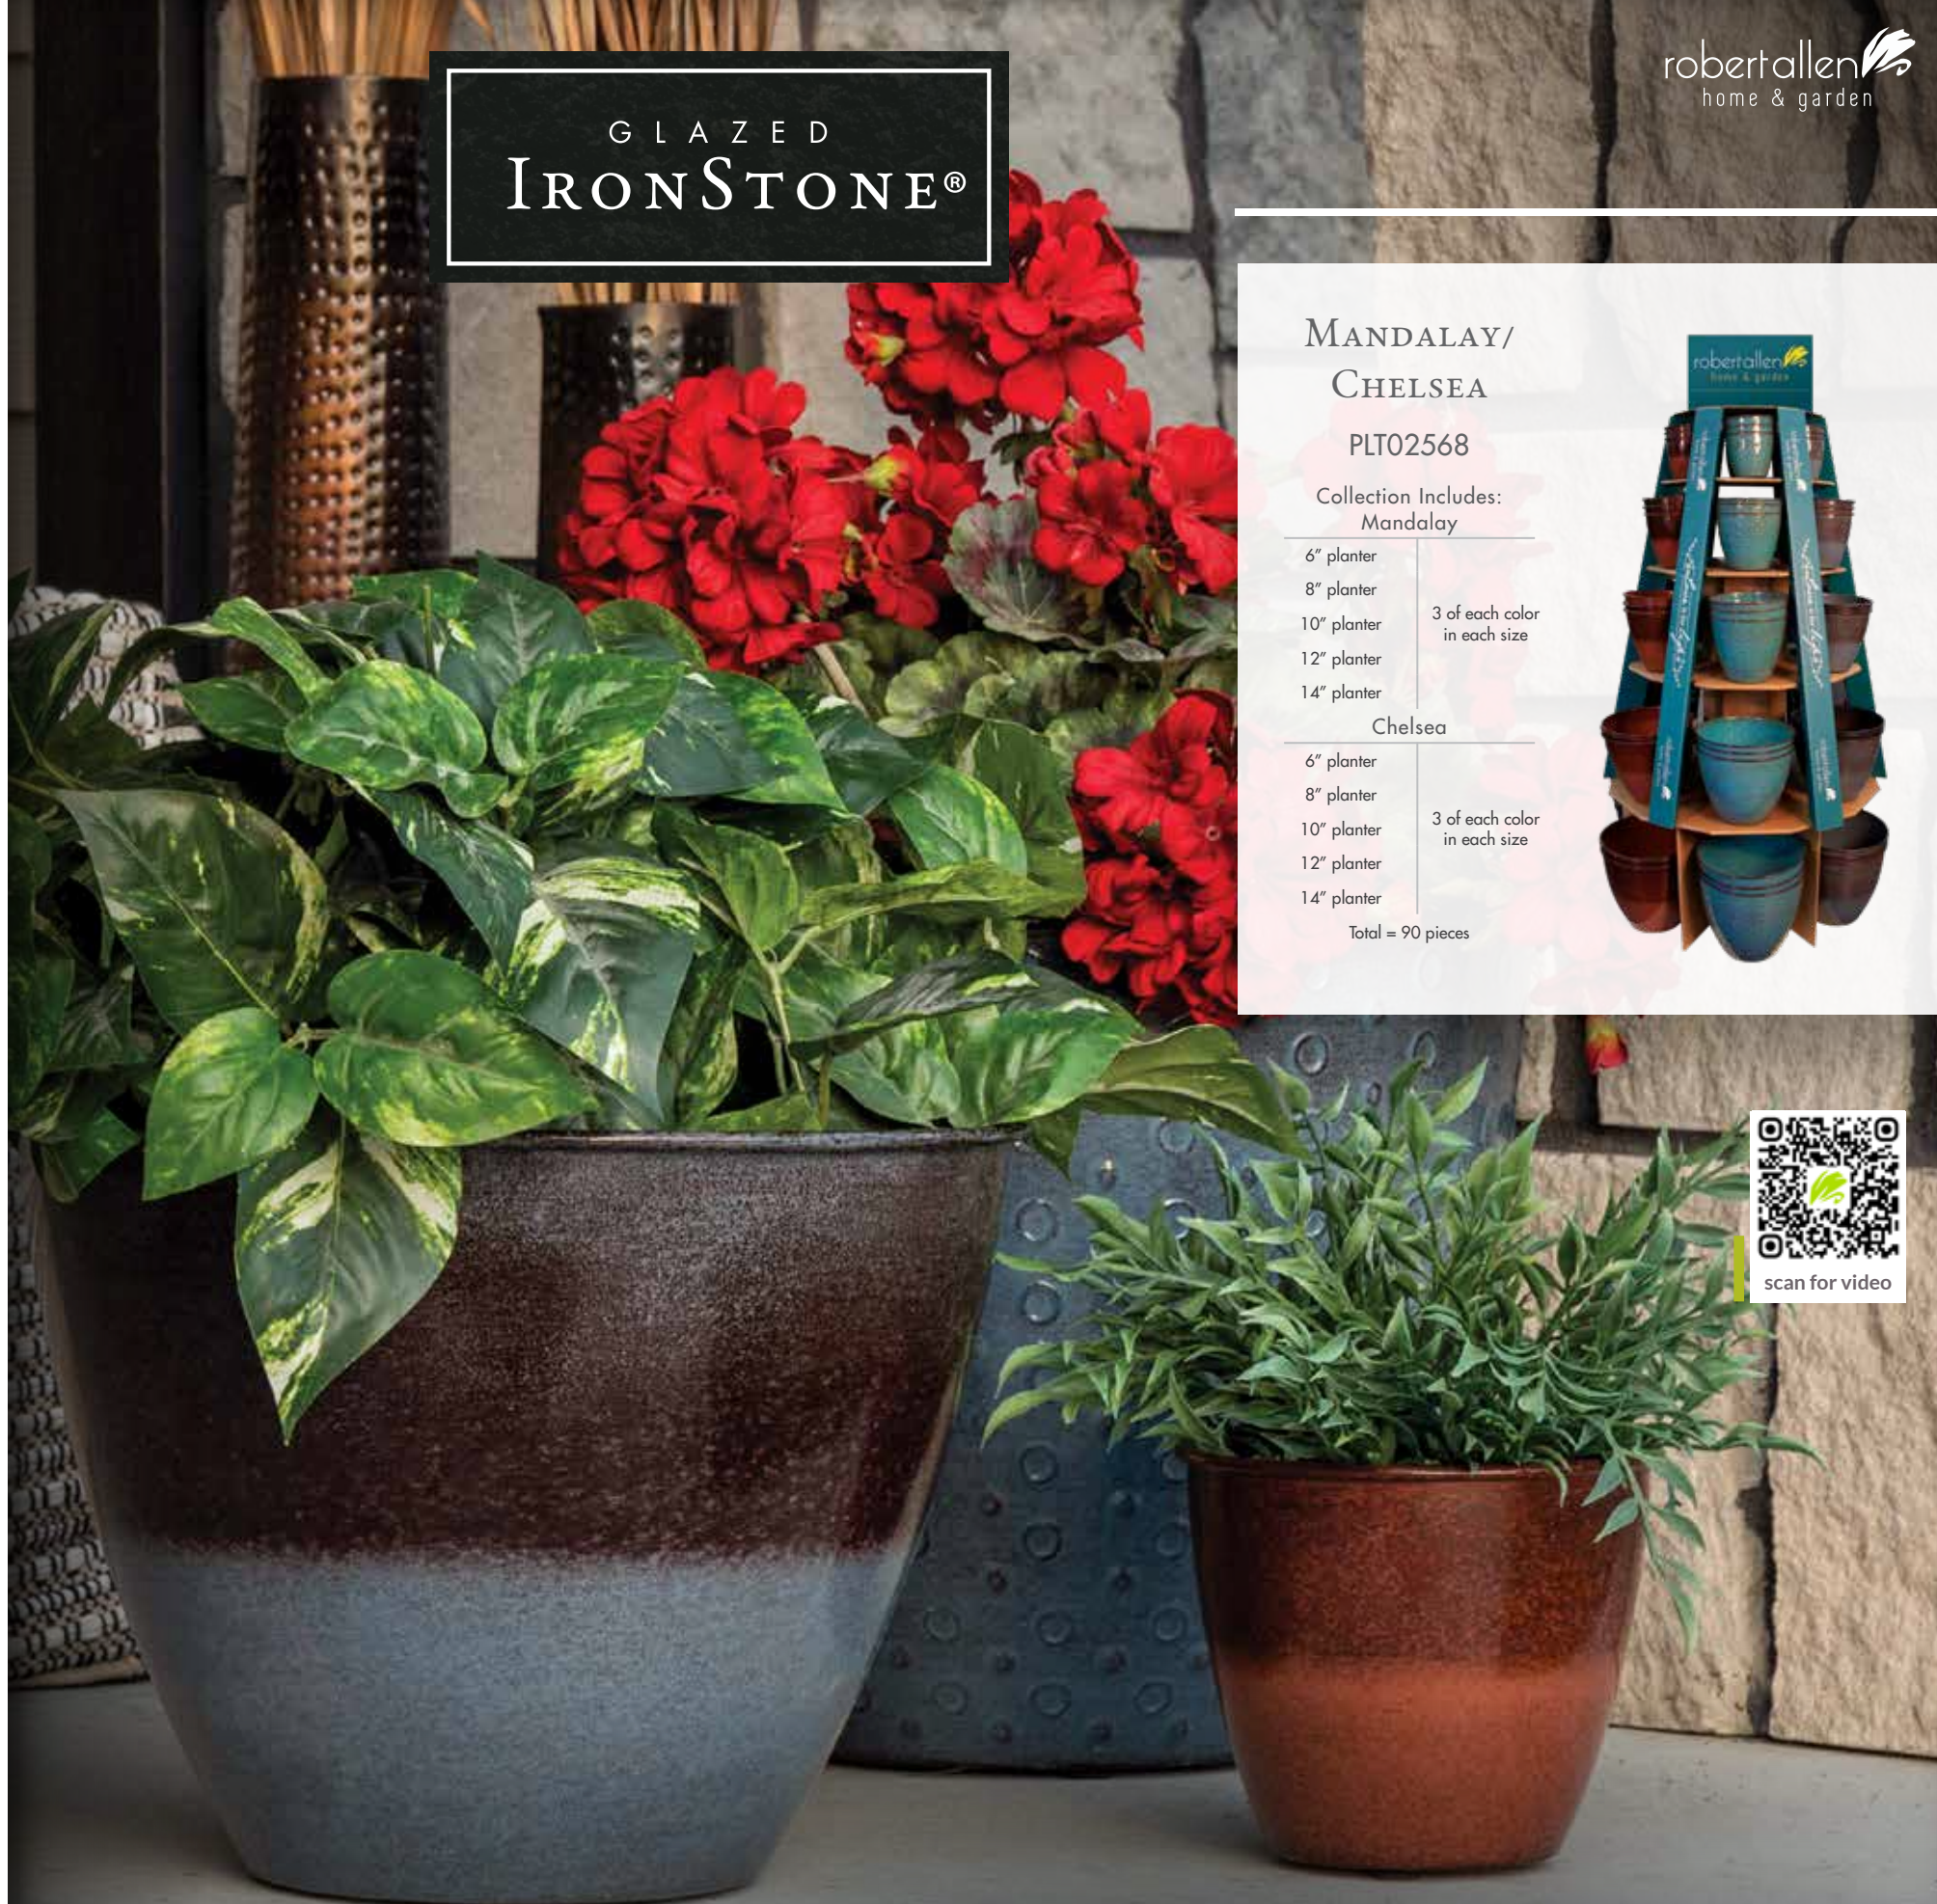

GLAZED IRONSTONE®

MANDALAY/ CHELSEA

PLT02568

Collection Includes:
Mandalay

6" planter	3 of each color in each size
8" planter	
10" planter	
12" planter	
14" planter	

Chelsea

6" planter	3 of each color in each size
8" planter	
10" planter	
12" planter	
14" planter	

Total = 90 pieces