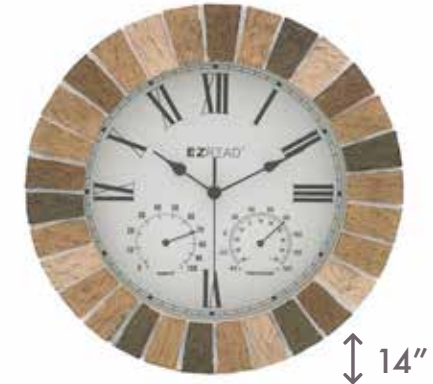

850-0151

Case Pack:
4 of each style

↕ 12"

12" Sun Thermometer Clock (4 pack)

850-0051

↕ 14"

14" Stone Clock (4 pack)

850-0052