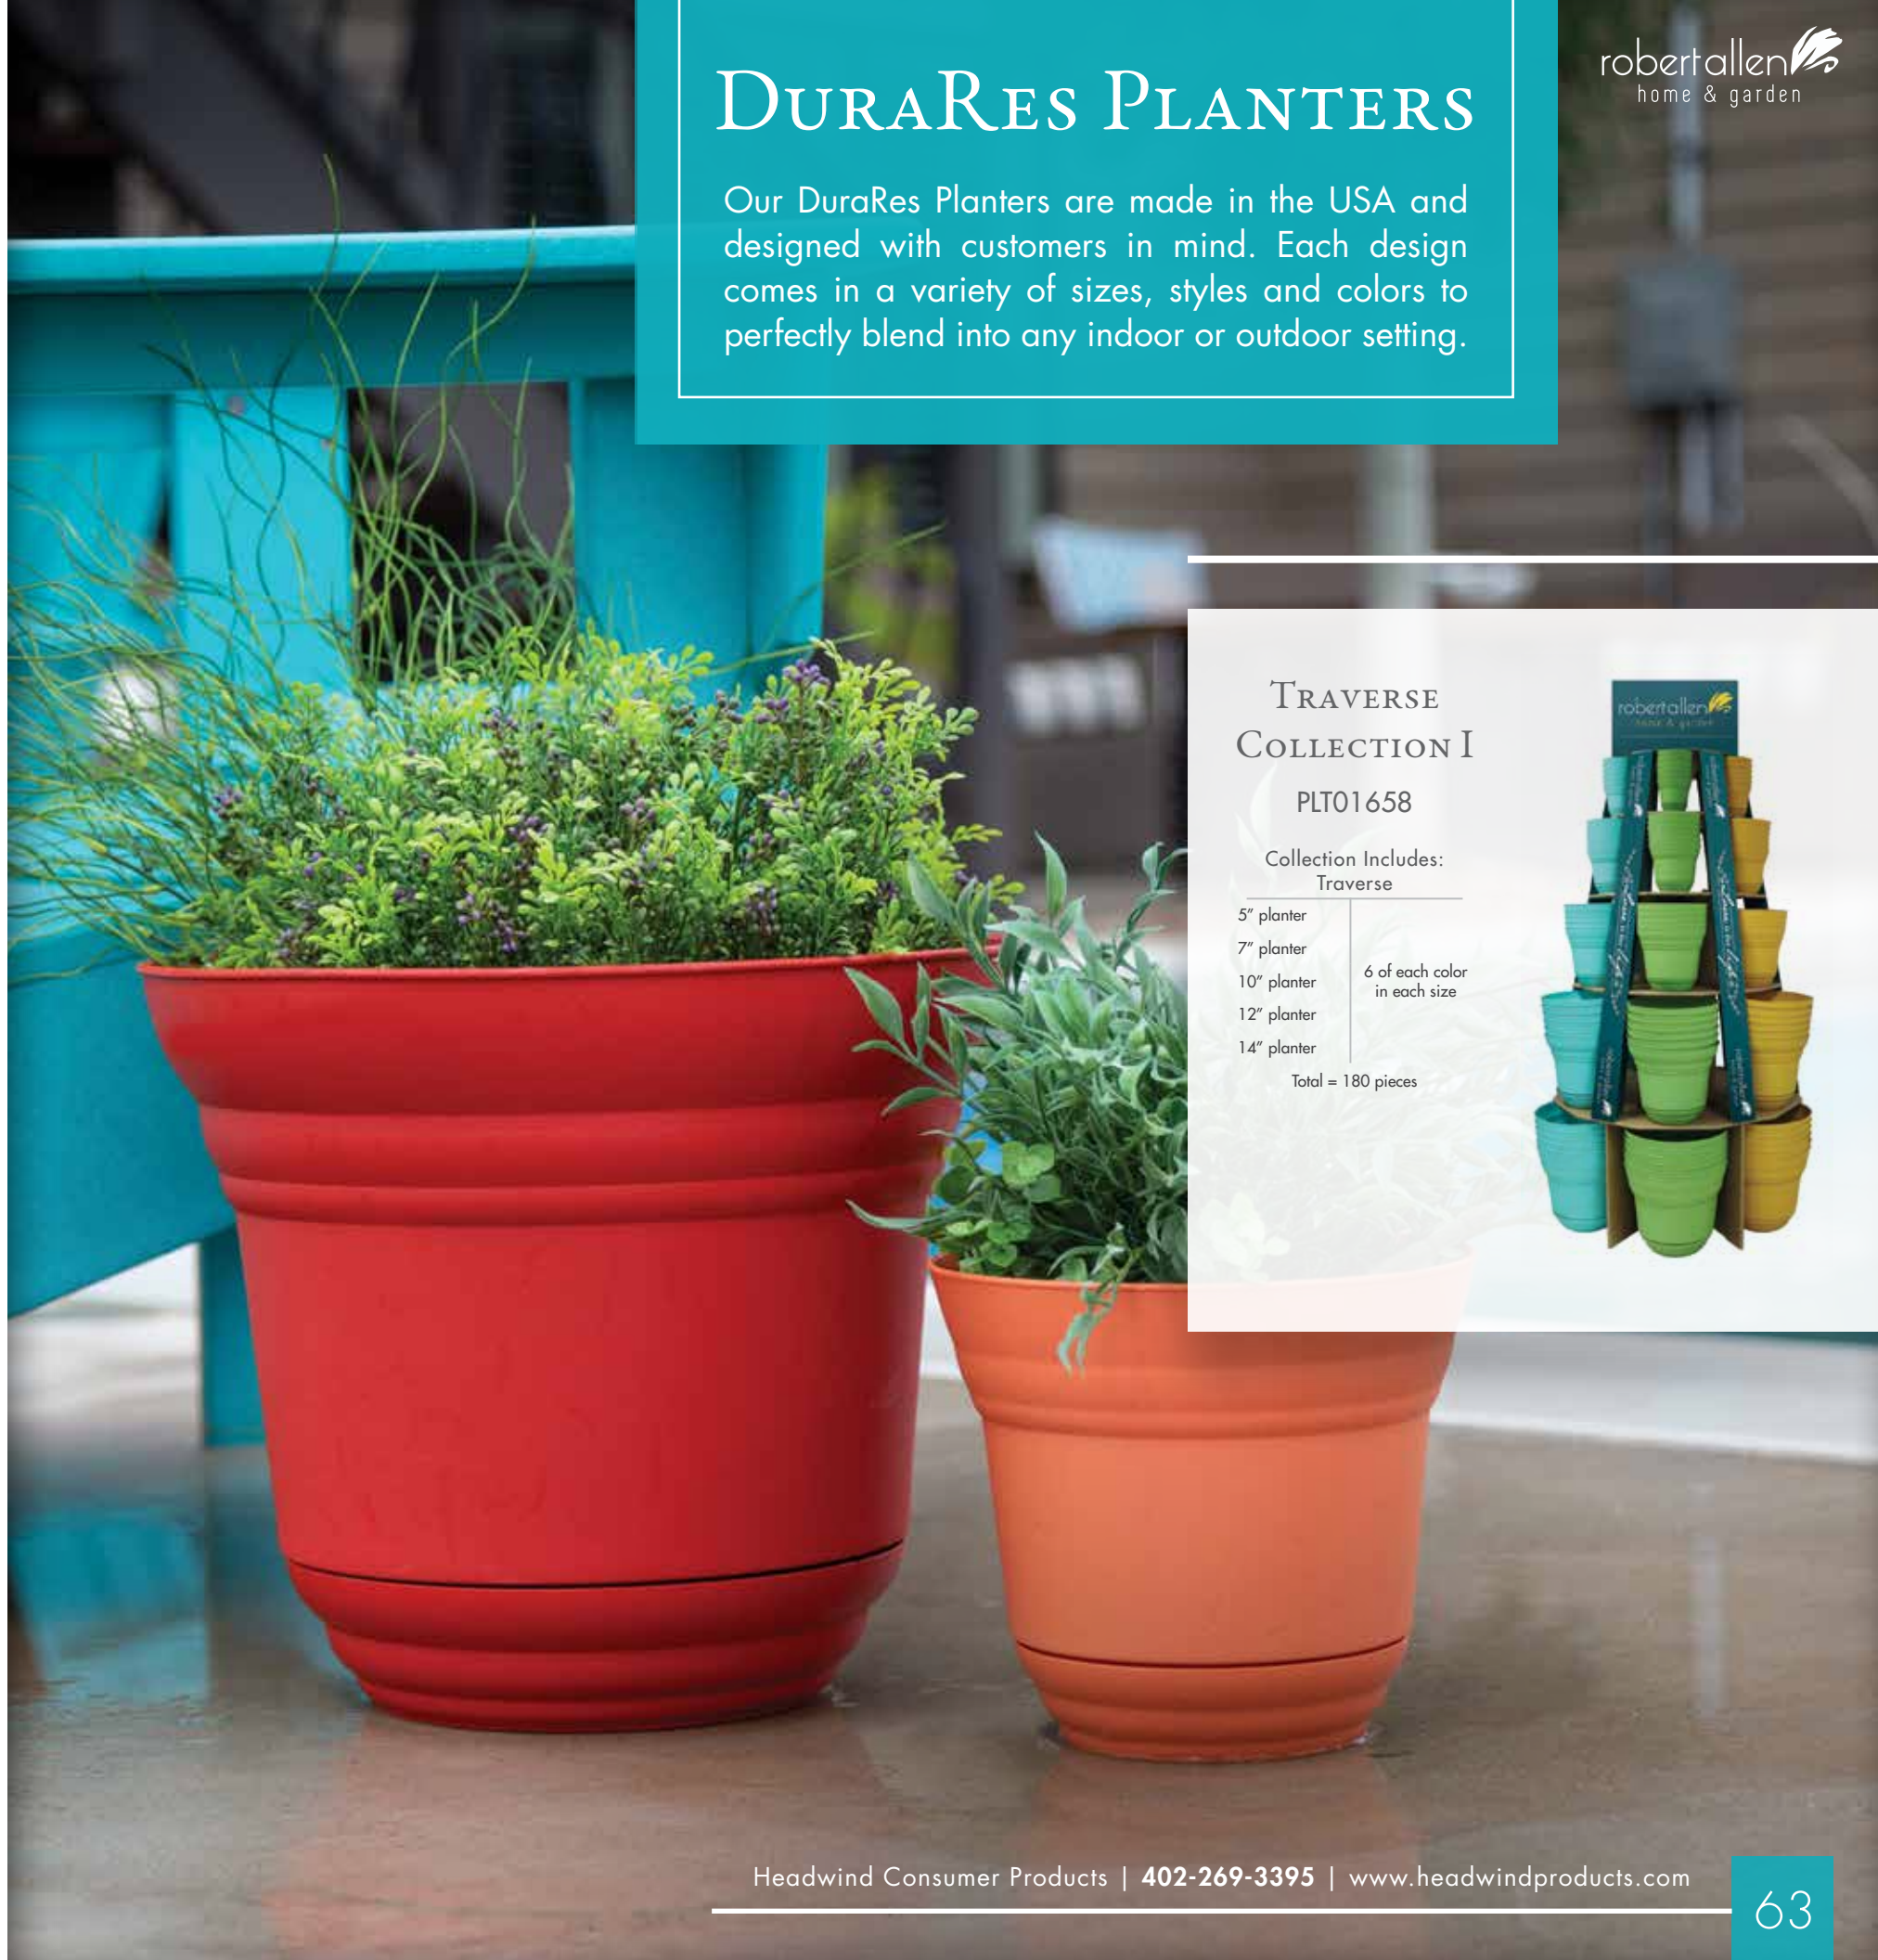

Brick

Tango

Harvest

Meadow

Surf

Sapphire

DURARES PLANTERS

Our DuraRes Planters are made in the USA and designed with customers in mind. Each design comes in a variety of sizes, styles and colors to perfectly blend into any indoor or outdoor setting.