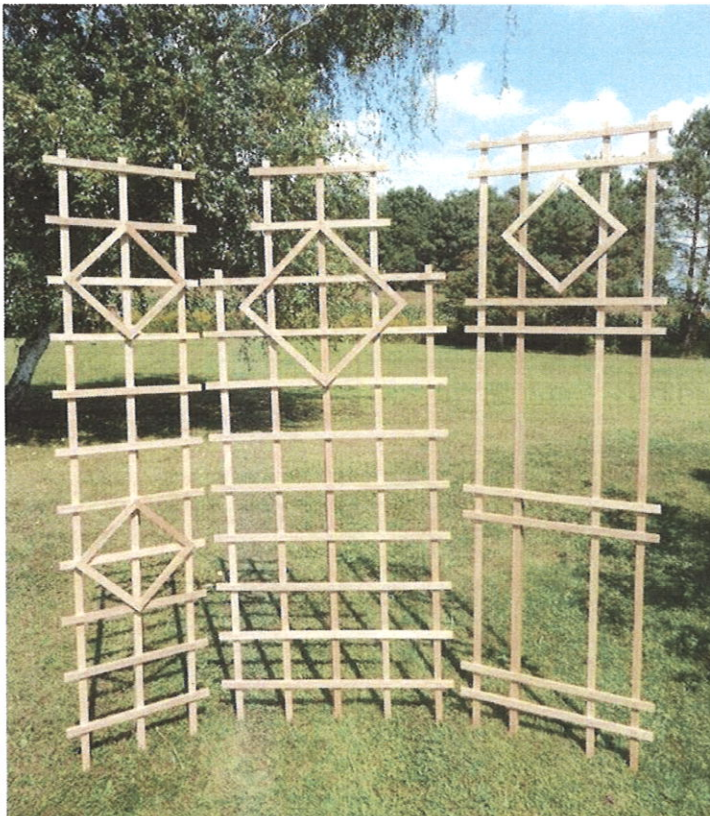

HERITAGE

Wood Products

BFG Supply Co.

Hardwood Trellises

LD0036 - LD0072
LD0060 - LD0092

FT0036 - FT0072
FT0048 - FT0084
FT0060 - FT0096

LP2460 - LP2472 - LP2496

SQE36 - SQE48

FE0836 - FE1236

FLE048 - SSFLE36 - DSFLE36

PT018 - PT024 - PT036

LP0072 - LP0048

HERITAGE

Wood Products

BFG Supply Co.

Hardwood Trellises

PB123628 - PB0024 - PB183628
PB123611 - PB0036 - PB183611
PB121211 - PB0048
WBH2 (BOX HANGER)

Trellis Rack - TR1

Diamond LD1878 - Heritage LD3278 - Colonial LD2480

RT0048 - RT0072

HERITAGE

Wood Products

A Frame Trellis with cucumbers