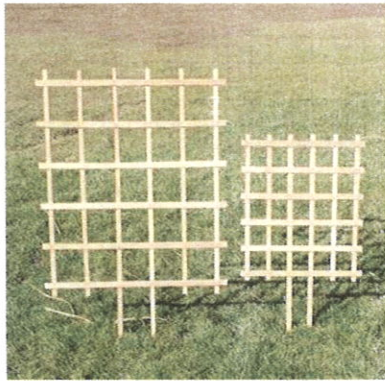

HERITAGE

Wood Products

BFG Supply Co.

Hardwood Trellises

LD0036 - LD0072
LD0060 - LD0092

FT0036 - FT0072
FT0048 - FT0084
FT0060 - FT0096

LP2460 - LP2472 - LP2496

SQE36 - SQE48

FE0836 - FE1236

FLE048 - SSFLE36 - DSFLE36

PT018 - PT024 - PT036

LP0072 - LP0048

HERITAGE

Wood Products

BFG Supply Co.

Hardwood Trellises