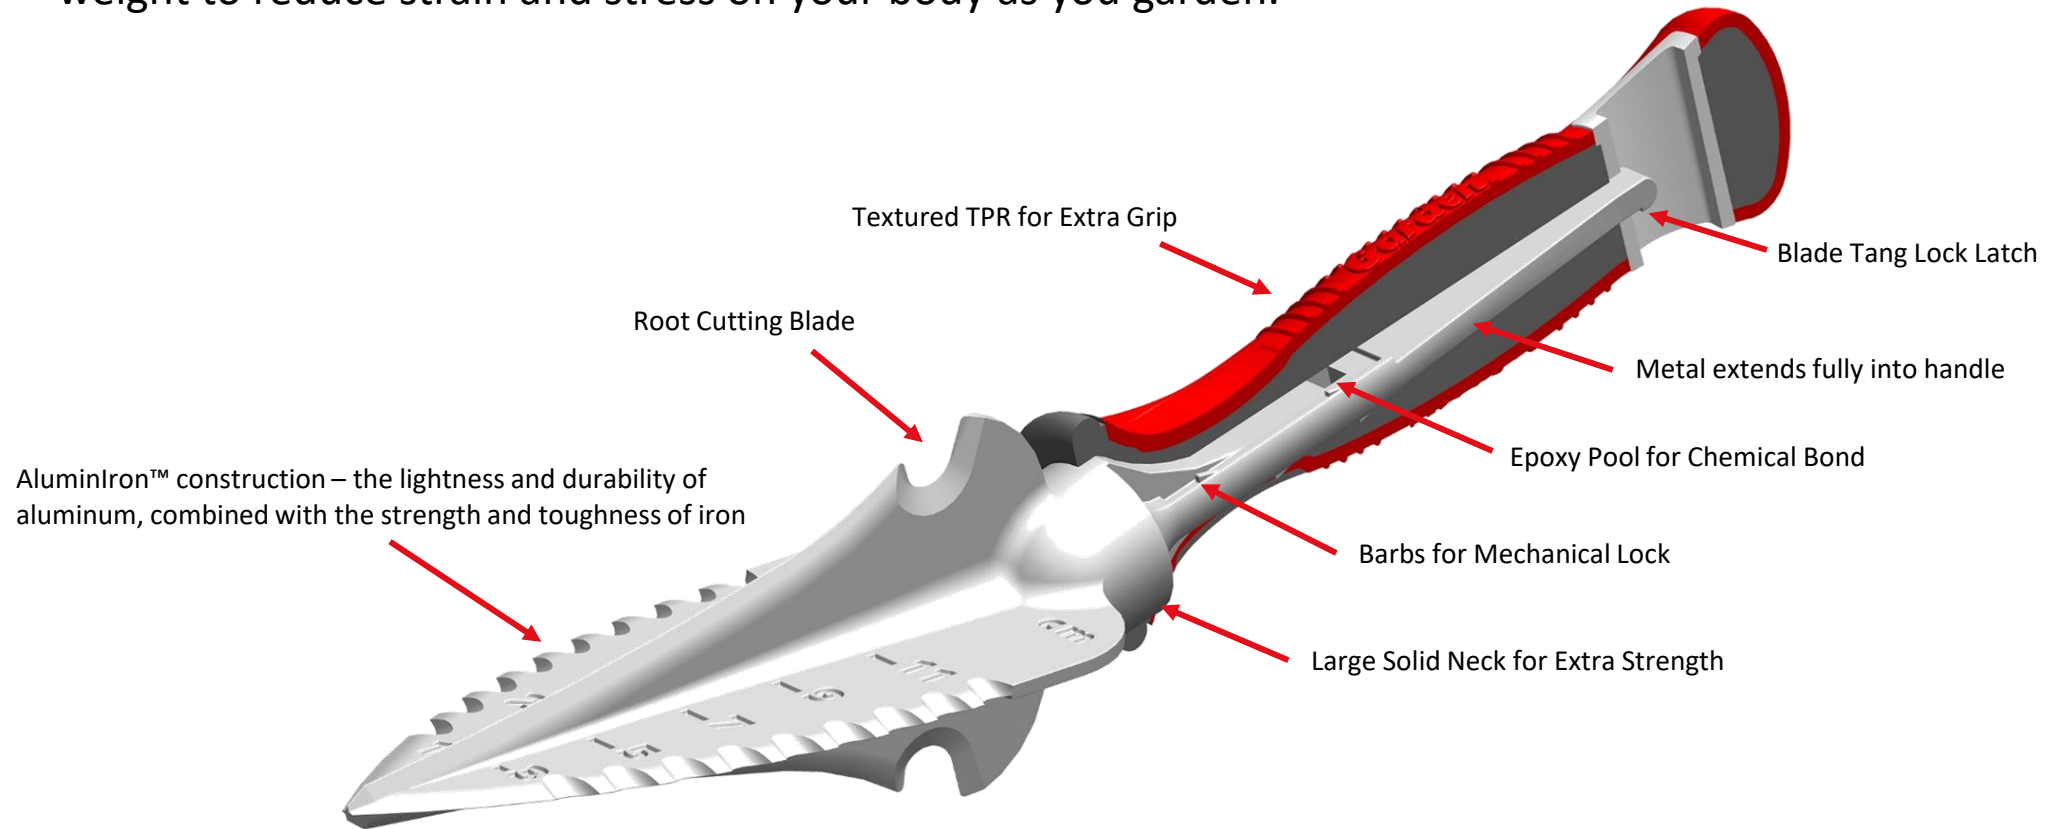

# THE GARDEN WEASEL® WAY

Gardening is a Labor of Love. Garden Weasel tools are intelligently designed to take the labor out of gardening and make it **easier**. Reducing fatigue, minimizing strain and stress, making the uncomfortable, comfortable.

# QUALITY ENGINEERED

- Full-length internal tang for ultimate durability and balanced weight to reduce strain and stress on your body as you garden.

**BACKED BY OUR LIFETIME WARRANTY**