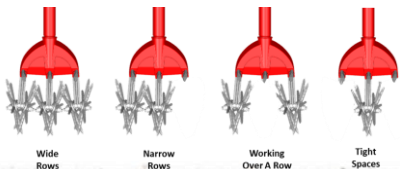

**Innovation**

Patented Adjustable Tines for  
Weeding, Tilling and Cultivating  
3 Tools in 1

**BACKED BY OUR LIFETIME WARRANTY**

# LONG HANDLE SPECIALTY TOOLS

**Garden Weasel Cultivator**

Model: 90206

- The Original GARDEN WEASEL
- Stop pushing and pulling dirt around. Easily roll through soil to prep for seeding, planting and weeding.
- Removeable Tines for working over rows or in tight areas.
- Rust-Proof Aluminum Tines wash clean quickly
- Comfort grip handle with storage ring
- Lifetime Warranty