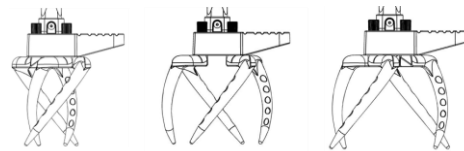

# LONG HANDLE SPECIALTY TOOLS

**Garden Weasel Cultivator**

Model: 90206

- The Original GARDEN WEASEL
- Stop pushing and pulling dirt around. Easily roll through soil to prep for seeding, planting and weeding.
- Removeable Tines for working over rows or in tight areas.
- Rust-Proof Aluminum Tines wash clean quickly
- Comfort grip handle with storage ring
- Lifetime Warranty

**Weasel Claw Pro**

Model: 91334

- Saves your back and your time.
- Easily loosen compact soil or weeds from a standing position.
- Patented adjustable tines let you Till, Cultivate or Weed
- Rust-Proof Aluminum Tines wash clean quickly
- Dual comfort grips
- Lifetime Warranty