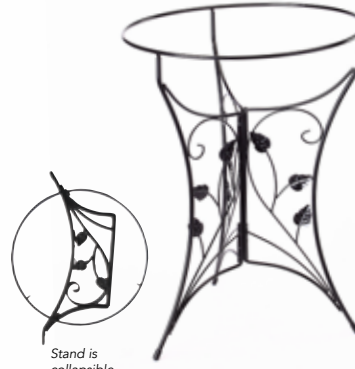

Weatherguard | **WGRED**

Window Mount Hummingbird Feeder  
**BCWMRD**

Window Mount Hummingbird Feeder  
**BCWMYL**

Dome w/ brass or chrome plated hanger & hook  
**RED DOME**

# BIRD BATHS

Metal Bird Bath Stand  
**TLMS**  
— Three Leg Metal Stand

Metal Bird Bath Stand  
**ILBBS**  
— Ivy Leaf

©2024

[BACKYARDNATUREPRODUCTS.COM](https://backyardnatureproducts.com)

477 Vogt Ln • Chilton, WI 53014 • 800.817.8833