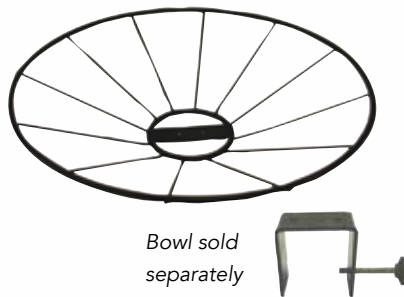

Oriole Single Cup | **OSC**

Oriole Flower | **OFF**

## BIRD BATH ACCESSORIES

Heated Bird Bath (Bowl Only)  
**HBB-B - Black**

Metal Bird Bath Holder  
**HDECK**

*Bowl sold  
separately*

Waterfall Rock for Bird Bath  
**AAW311**