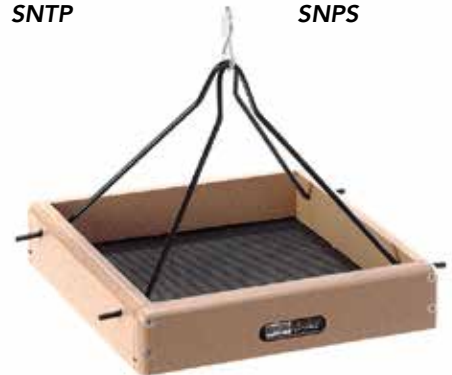

## SUET & SPECIALTY FEEDERS

♻️ Single Cake Upside Down Suet Feeder **SNUD**

♻️ Double Cake Upside Down Suet Feeder **SNUDD**

♻️ Tail Prop Suet Feeder **SNTP**

♻️ Pileated Tail Prop Suet Feeder **SNPS**

♻️ Recycled Plastic Peanut Feeder **SNPN**

♻️ Woodpecker Feeder **SNWP**

♻️ Small Hanging Tray | **SNHPF125** w/collapsible steel hanging rods

♻️ Peanut Feeder **ACORN B**

Cotton Nest Building Material for Birds **CNB**

♻️ Suet Log Feeder **SNLOG**