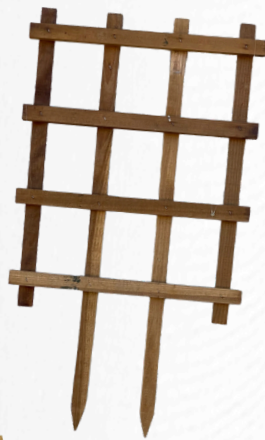

Redwood Espaliers

ESPALIERS ARE A TRELLIS WITH 2 MAIN STAKES USED FOR SECURING IN THE SOIL

MADE FROM NATURAL CALIFORNIA REDWOOD

HANDMADE IN CALIFORNIA

ESPALIERS CAN BE NATURAL OR STAINED RED/GREEN

REDWOOD IS NATURALLY ROT RESISTANT

STANDARD WEATHER PROOF TAG WITH UPC CODE

SQUARE SHAPE

3' X 3'
3' X 3'-GREEN
4' X 4'-RED
5' X 5'
5' X 5'-GREEN

RECTANGLE SHAPE

22" X 40"
2' X 7'
3' X 3 1/2'
3 1/2' X 5'

FAN SHAPE

1 1/2' X 2'
2' X 4'
2 1/2' X 7'
3' X 4'
3'-GREEN

5X5 SQUARE NATURAL

2'X 4' NATURAL FAN

1 1/2' X 3 1/2'
HEAVY DUTY
ESPALIER

4' X 6'
HEAVY DUTY
LADDER TRELLIS

3 1/2 X 6'
FAN ESPALIER

Redwood Heavy Duty Products

HEAVY DUTY PRODUCTS ARE
MADE WITH 1" X 2" PIECES OF
NATURAL REDWOOD