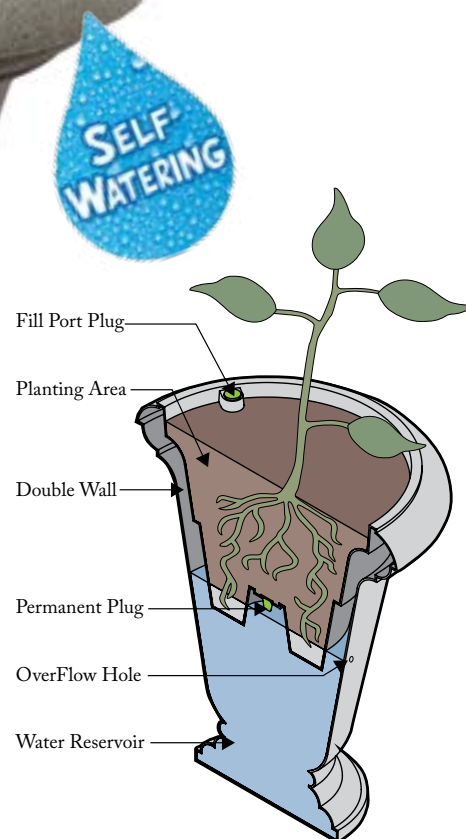

1 /Case 22.00" x 22.00" x 25.00" h