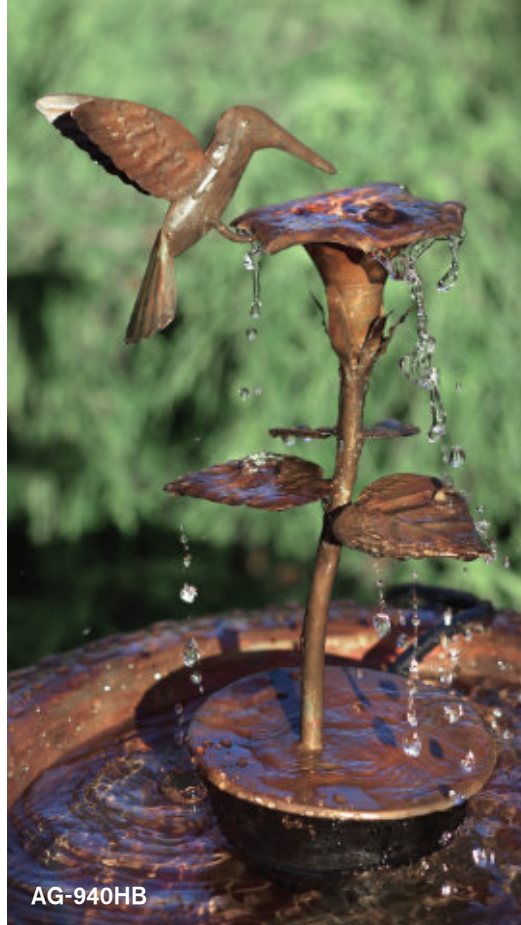

Fruit Spear

87101 Bird, yellow, 8.5"l x 2"w x 14"h, hook included

Solid Copper Dripper Fountain

All fountains include UL approved pump.
Birdbaths not included.

AG-940HB Hummingbird, 7"w x 13.5"h

940L Lotus, 7"w x 11.5"h

Cardinals

60327 flamed, 8"l x 5"w x 9.5"h

60329 verdigris, 8"l x 5"w x 9.5"h

Fruit Spiral

AG-88002 Bird, 3.5"d x 16"h

Pair of Steel Herons

919 standing, 17"w x 32"h; bowing, 22"w x 22"h

919