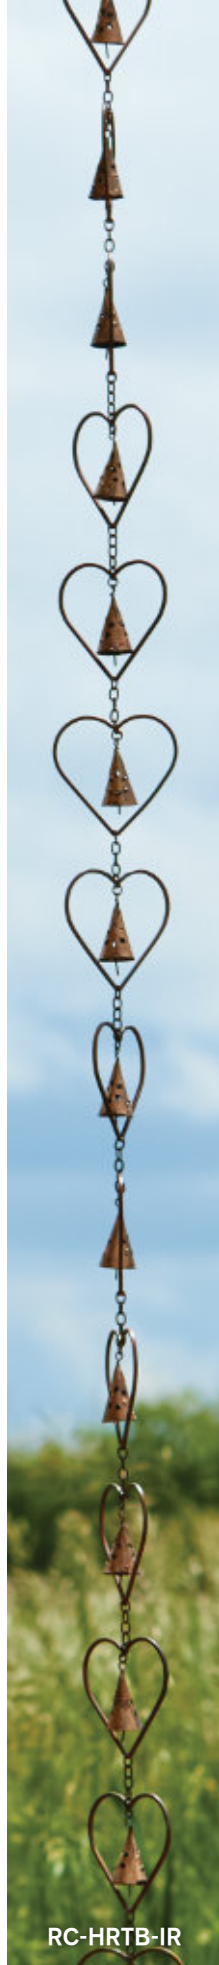

**RC-BEE-IR** Bee Spiral, flamed, 4.5" d x 92" h

**RC-CALLA** Calla Lily, flamed, 4" d x 94" h

**RC-BLS** Bells Spiral, flamed, 2" d x 96" l

**RC-BLSM** Bells Spiral, multicolor, 2" d x 96" l

RC-BRDB-IR

RC-HRTB-IR