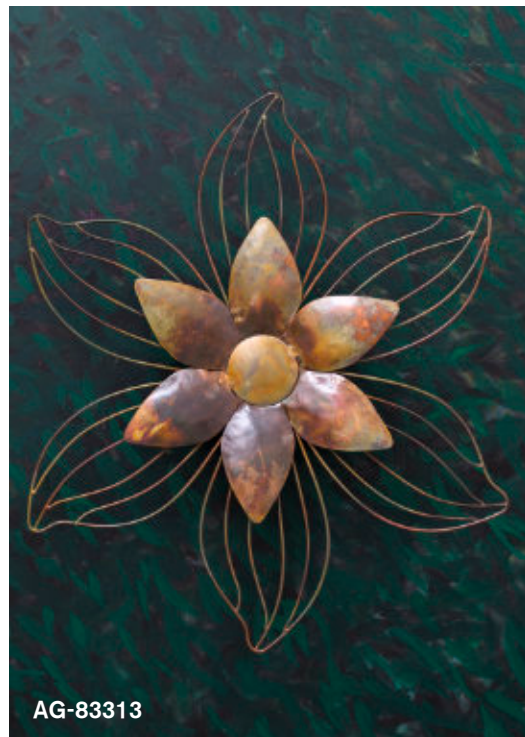

AG-83241

AG-83242

AG-83313