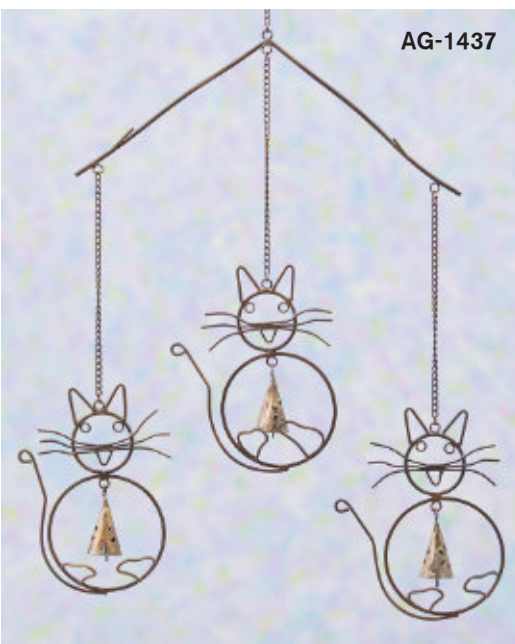

AG-1476 Dragonfly Pipes, flamed, 5.25"d x 27.5"h

AG-1446

AG-1483

AG-1482

AG-1437

AG-1438

### Wind Chimes

- AG-1446 Moon and Stars with Dangles, multicolor  
10.5"l x 1.25"w x 34"h
- AG-1483 Birdhouse, flamed, 9"l x 5"w x 29"h
- AG-1482 Butterfly Pipes with Bells, flamed,  
5.25"d x 29"h
- AG-1437 Cats with Bells, flamed, 13"l x 2.5"w x 28"h
- AG-1438 Dogs with Bells, flamed, 13"l x 2.5"w x 28"h