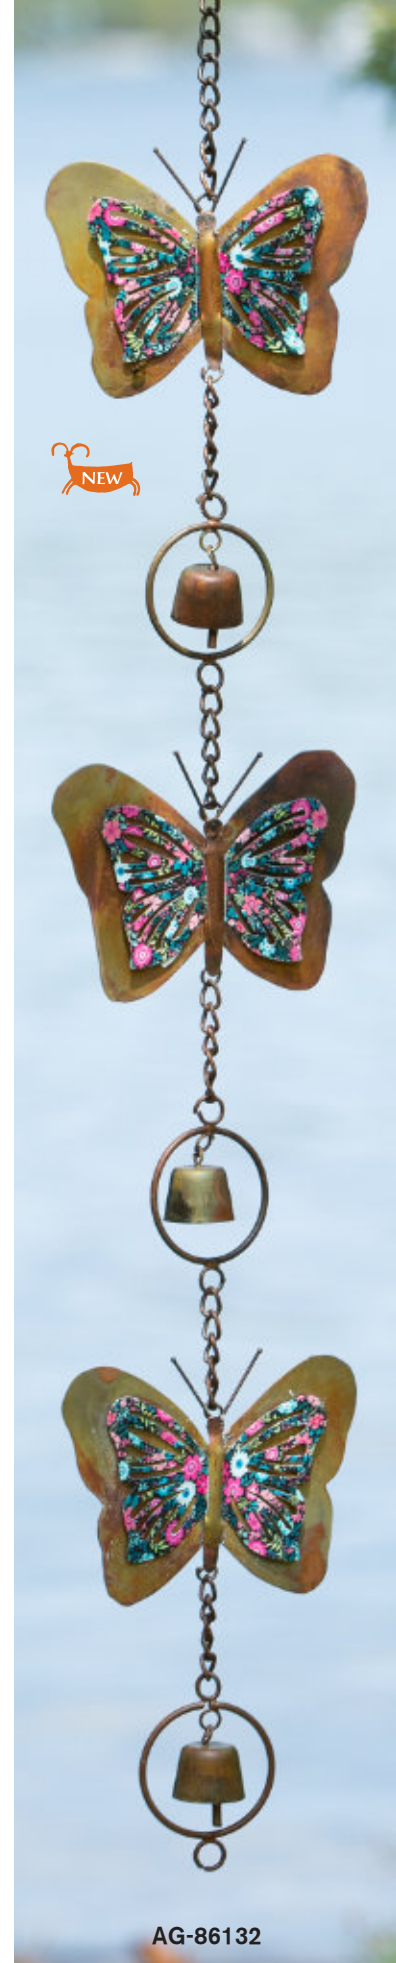

AG-86132

Hanging Ornaments

- AG-86128 Triple Floral Hummingbird, multicolor, 5"l x 1.75"w x 36"h
- AG-86137 Triple Birdhouse and Bells, flamed, 9"l x 5"w x 46"h
- AG-86144 Triple Openwork Hearts, flamed, 9"l x 2.25"w x 51"h
- AG-86132 Triple Floral Butterfly, multicolor, 5.25"l x 1.25"w x 36"h