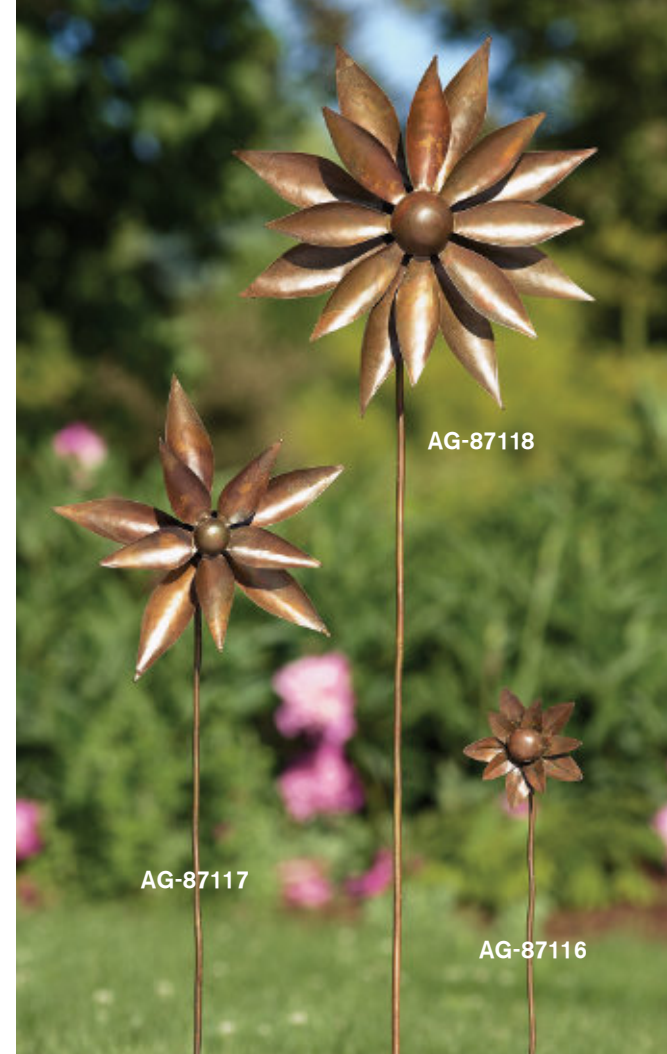

### Kinetic Spinners

- AG-87246 22" Open Petal Flower, flamed, 22"d x 62"h
- AG-87247 22" Open Petal Flower, red, 22"d x 62"h
- AG-87248 22" Open Petal Flower, blue, 22"d x 62"h
- AG-87249 22" Open Petal Flower, green, 22"d x 62"h
- AG-87166 Fluttering Butterflies, flamed, 22"d x 66"h
- AG-87182 29" Flower, flamed, 29"d x 85"h
- AG-87191 Disc, double, flamed, 24"d x 80"h