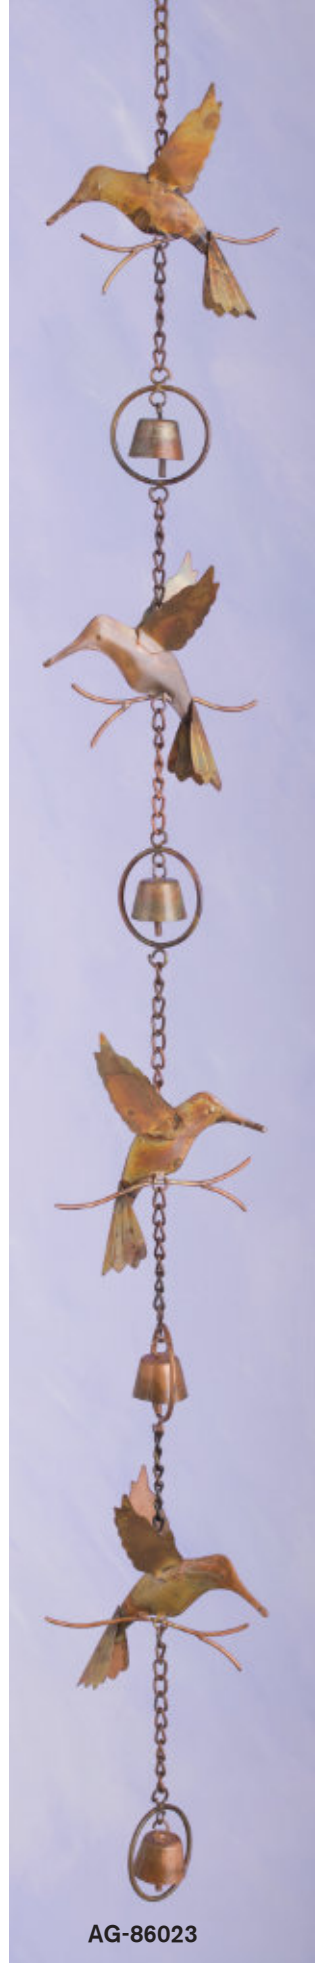

NEW

NEW

AG-86023

Hanging Ornaments

- AG-86145 Temple Bells, flamed, 5"l x 2.25"w x 47"h
- AG-86150 Temple Bells, multicolor 5"l x 2.25"w x 47"h
- AG-86023 Hummingbirds and Bells, flamed, 5"w x 48"h
- AG-86116 Openwork Birds, flamed, 5.5"l x 1"w x 48.25"h
- AG-86006 Hummingbird with Flower, flamed, 7"w x 58"h