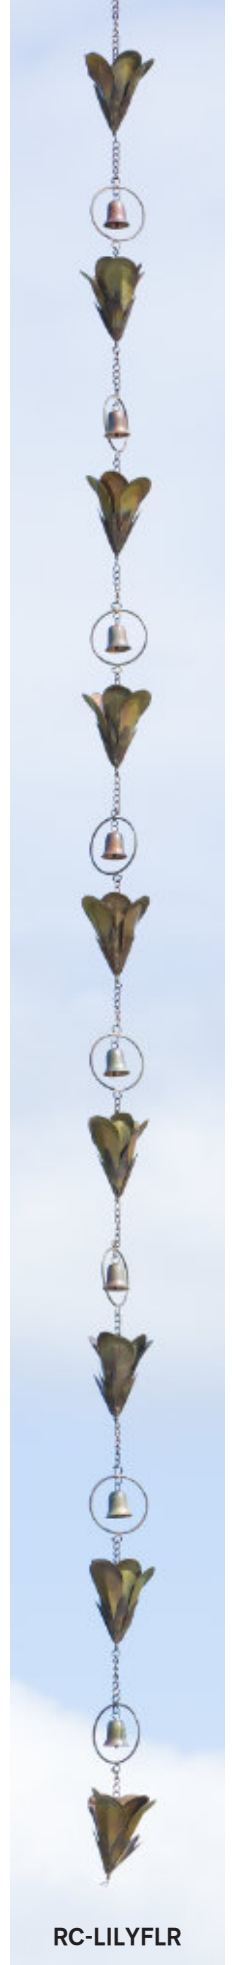

**RC-BEE-IR** Bee Spiral, flamed, 4.5" d x 92" h

**RC-CALLA** Calla Lily, flamed, 4" d x 94" h

**RC-BLS** Bells Spiral, flamed, 2" d x 96" l

**RC-BLSM** Bells Spiral, multicolor, 2" d x 96" l

RC-BRDB-IR

RC-HRTB-IR