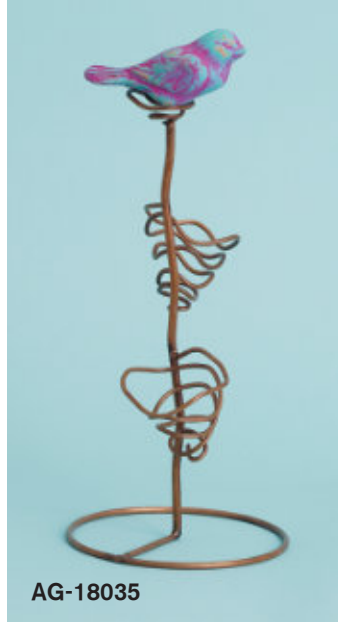

Bird Baths

- AG-17045 Leaf, flamed, 18"d x 23"h
- AG-17026 Round, hanging, teal, KD, 11.5"d x 19"h
- AG-17027 Round, hanging, spice, KD, 11.5"d x 19"h

Air Plant Holders

- air plants not included
- AG-18035 2 Pod, with Terra Cotta Bird, 5"w x 12.5"h
- AG-18024 Single, 4"l x 2.5"h
- AG-18025 Double, 8"l x 6"w x 8.5"h
- AG-18026 Triple, 8"l x 6"w x 8.5"h
- AG-18027 Triple, 7.5"l x 6"w x 3"h
- AG-18029 Triple on stone, 8"l x 4"h