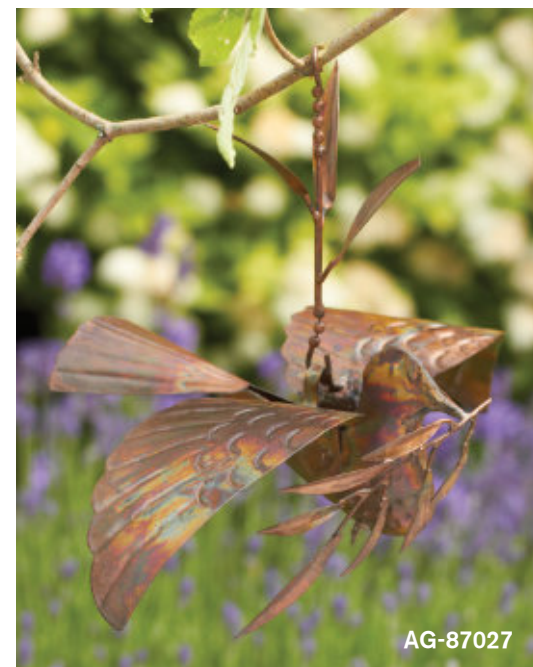

AG-87016

AG-87027

Triple Spinners

- AG-87052 Heart, flamed, hanging, 13" w x 12" h
- AG-87053 Heart, flamed, hanging, 9.5" w x 9" h
- AG-87065 Sunburst, flamed, hanging, 14" w x 14" h

Branch Ornaments

- AG-87016 Dragonfly, flamed, 10.5" l x 8" w x 6.5" h
- AG-87027 Dove, flamed, 10.5" l x 6.5" w x 9.5" h

Spirals

- AG-87094 Bee with Bells, flamed, 12" d x 35" h
- AG-87018 Double with Bees, flamed, 10" d x 15" h