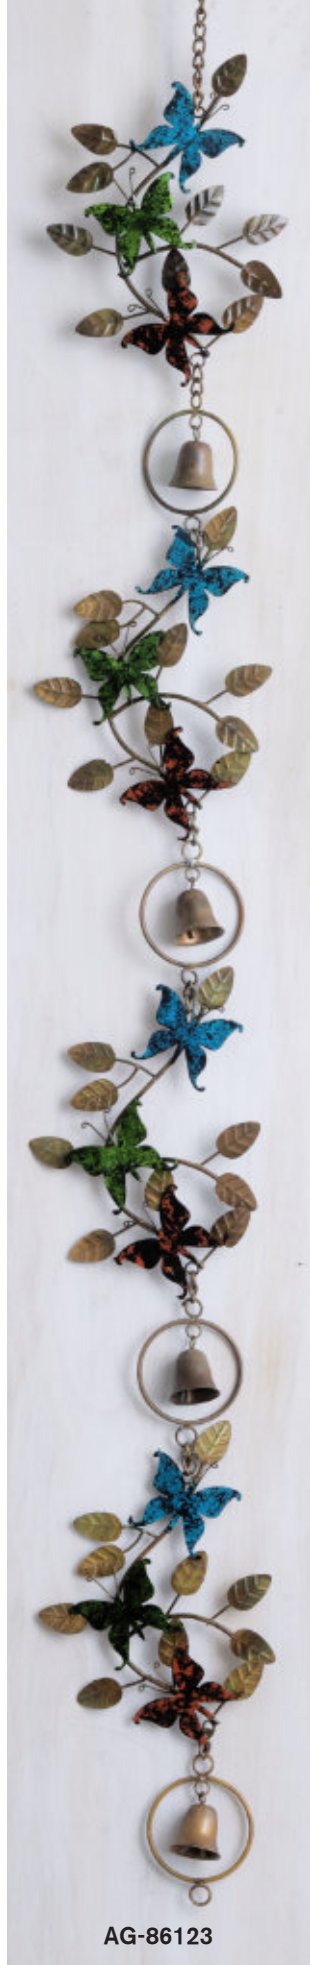

AG-86123

Hanging Ornaments

- AG-86104 Open Petal Flower, flamed, 8"l x 1"w x 48"h
- AG-86105 Open Petal Flower, multicolor, 8"l x 1"w x 48"h
- AG-86123 Butterflies on Branches, multicolor, 6"l x 2"w x 50"h
- AG-86125 Flowers on Heart, multicolor, 6.5"l x 3"w x 50"h
- AG-87068 Circles, flamed, 4"l x 4"w x 48"h