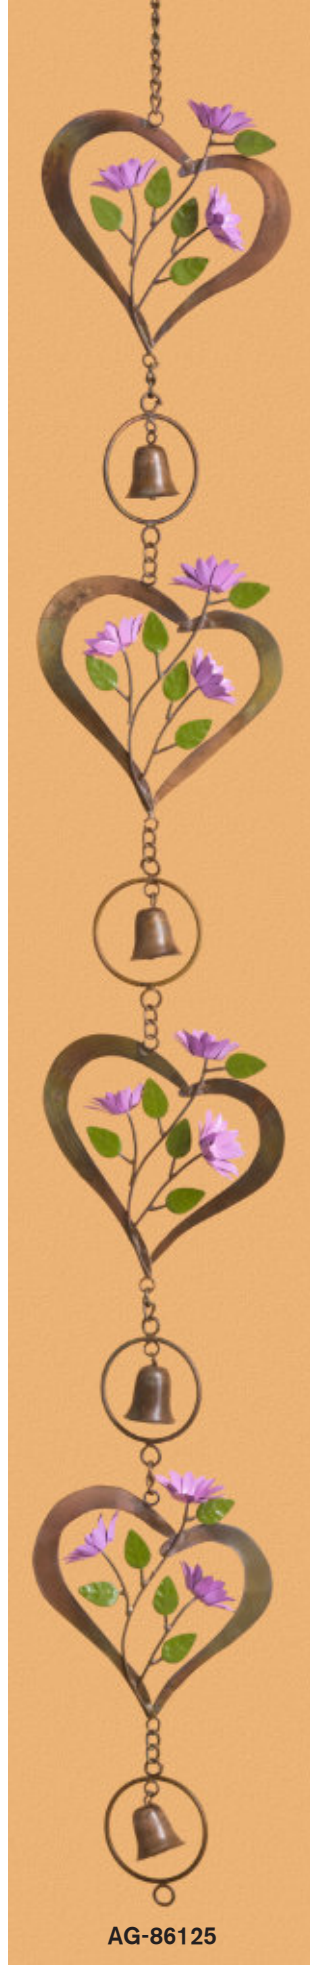

AG-86125

Hanging Ornaments

- AG-86104 Open Petal Flower, flamed, 8"l x 1"w x 48"h
- AG-86105 Open Petal Flower, multicolor, 8"l x 1"w x 48"h
- AG-86123 Butterflies on Branches, multicolor, 6"l x 2"w x 50"h
- AG-86125 Flowers on Heart, multicolor, 6.5"l x 3"w x 50"h
- AG-87068 Circles, flamed, 4"l x 4"w x 48"h