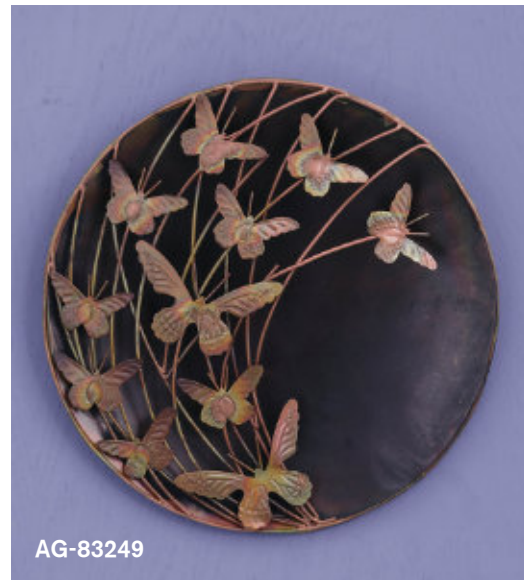

AG-83264

Raised Wall Discs

- AG-83265 Dragonflies, flamed, 23" d
- AG-83264 Dragonflies, flamed, 12" d
- AG-83249 Butterflies, flamed, 12" d

Wall Decor

- AG-1020 Dragonfly, flamed, 20" w x 20" h
- AG-1021 Butterfly, flamed, 12" w x 19" h