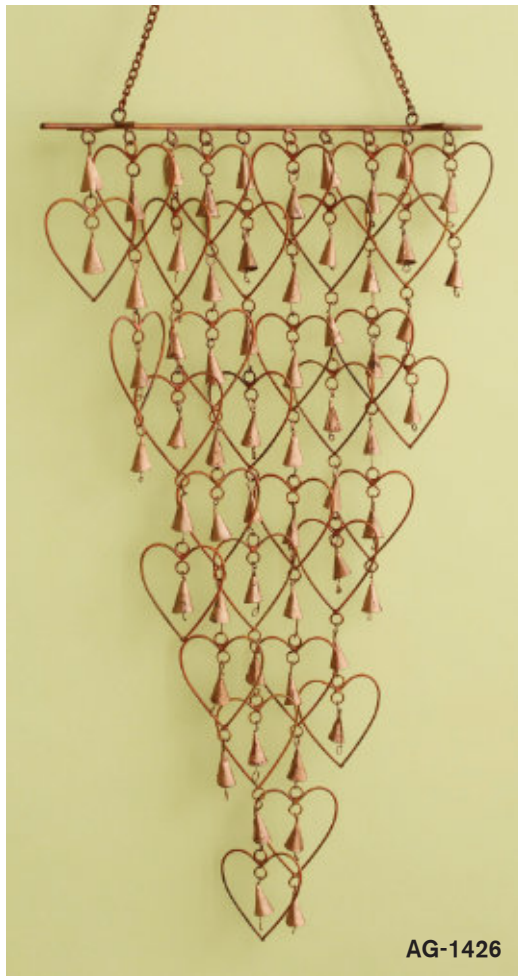

## Branch Mobile

- AG-1134 Butterfly, flamed, 26"l x 7"w x 17"h

AG-1109

AG-1110

AG-1127

AG-1426