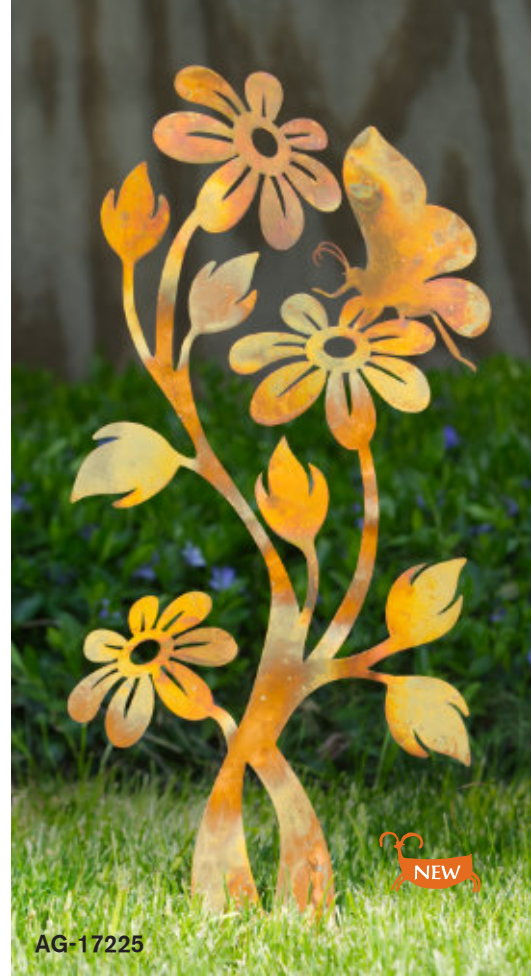

Garden Stakes

- AG-17223 Butterfly on Plant, flamed, 26"l x 10.5"w
- AG-17224 Hummingbird on Plant, flamed, 27"l x 10"w
- AG-17225 Daisy, flamed, 26"l x 10"w
- AG-17217 Butterflies and Flowers, flamed, 15"l x 1"w x 33"h
- AG-17218 Butterflies and Flowers, multicolor, 15"l x 1"w x 33"h
- AG-87059 Heart, flamed, 6.5"w x 30"h