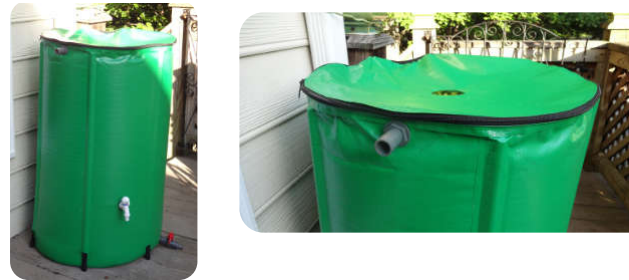

K757 Pop-Up Water Barrel

Made from top quality marine laminated polyester fabric. Barrel can be folded down and stored at the end of the season. Has 2-way zippered mesh top for easy access and to keep leaves & debris out. Heavy duty PVC legs. Water tap at base of barrel with on/off valve. Will not crack or break if left out in the cold. Dimensions in inches. 73.7 gallon size / 31D x 32H