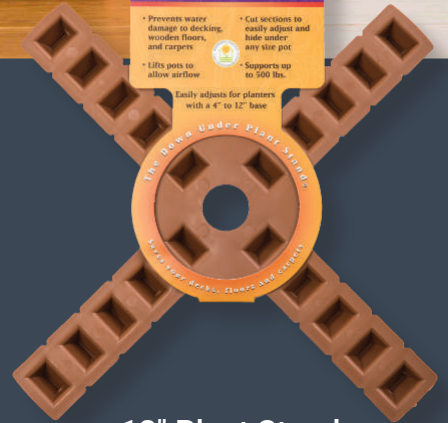

12" Plant Stand

Down Under Plant Stand®

- Item #10410 - 12" Black
  Item #16410 - 16" Black
- Item #10420 - 12" Forest Green
- Item #10430 - 12" Terra Cotta Item
  #16430 - 16" Terra Cotta
- Item #10440 - 12" Clear
  Item #16440 - 16" Clear
- Item #10450 - 12" Light Gray

Packed 12 to a case