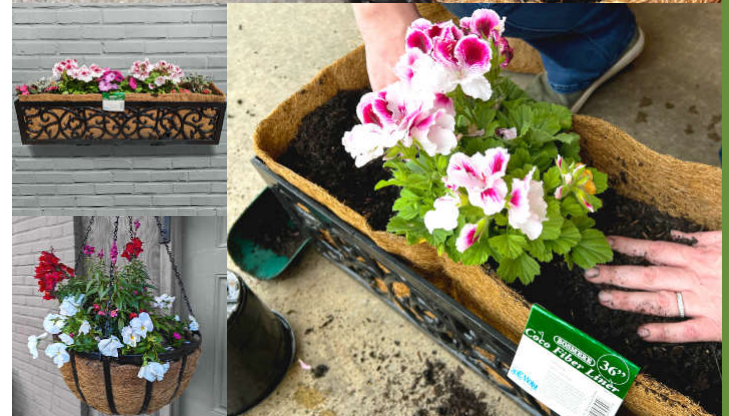

Pre-Formed Long Basket Liners
Natural, brown coco fiber bonded with natural latex

SKU	Description	Size	Case
F916	Window basket	24"	5
F919	Window basket	30"	5
F921	Window basket	36"	5
F926	Window basket	48"	2
F954	Rectangular planters	36"	2
F955	Rectangular planters	24"	2