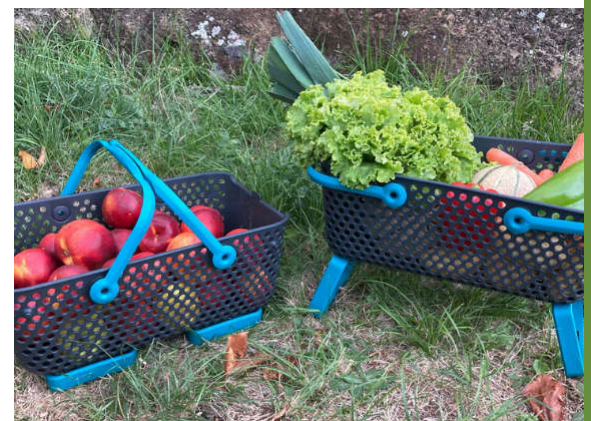

Garden Harvesting Baskets

Clever and easy to use and made in France, the Kajo baskets feature folding feet and handles. They are easy to handle, handy, attractive and practical. For collecting garden crops but also useful around the house. Kajo baskets are stackable, easy to clean and store away.

SKU	Description	Color	Size	Case
G700	Small Kajo Basket	Gray/Cherry	4 L	10
G710	Medium Kajo Basket	Gray/Turquoise	15 L	5
W310	Colander Trug	Green	22x12x4.75	1