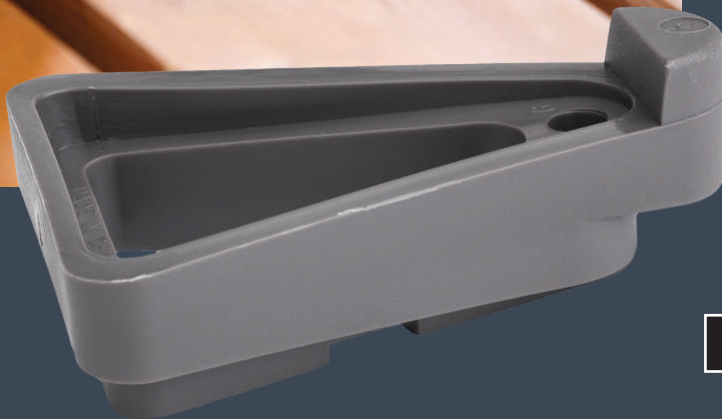

Item # 51010 - 10" Black
Item # 51040 - 10" Clear

Item # 51210 - 12" Black
Item # 51240 - 12" Clear

Item # 51410 - 14" Black
Item # 51440 - 14" Clear

Packed 24 to a case

Pot Toes®

The Pot Toes® lifts pots to promote air flow to help eliminate the staining problems that potted plants cause to decks and patios.

Pot Toes also stack so they can be used to level pots on sloping exterior surfaces.

Supports barrels

levels pots

- Supports all pot shapes and sizes
- Levels pots on sloping surfaces
- Prevents stains and rotting
- Healthier Plants
- **AVAILABLE IN BULK**