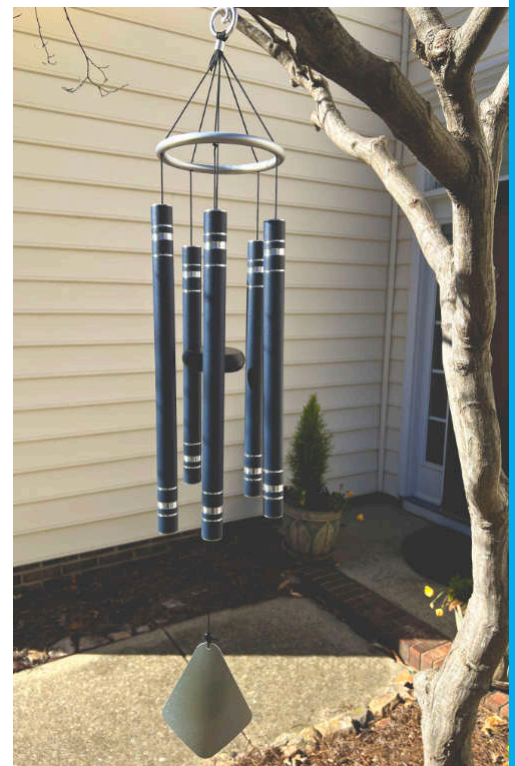

Hand-tuned 5 Bell Wind Chimes

Featuring aluminum bells hand-tuned for beautiful sound and longevity

SKU	Description	Color	Size	Case
W700	Hand-Tuned 5 Bell Wind Chime	Gray	36" length	2
W701	Hand-Tuned 5 Bell Wind Chime	Multicolored	36" length	2
W702	Hand-Tuned 5 Bell Wind Chime	Copper	36" length	2