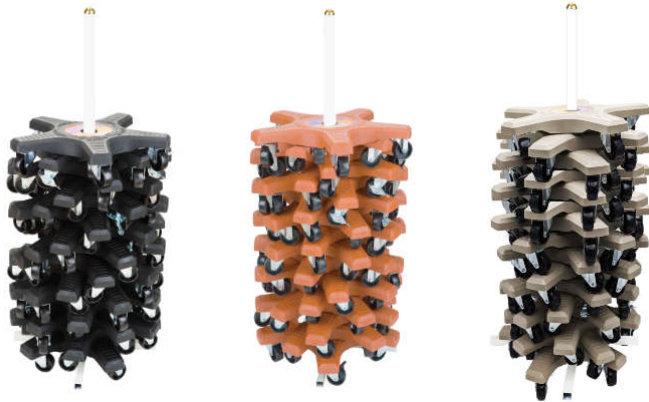

Product Displays

D28510, D28530, D28550

Down Under Plant Caddie Pole Displays in Black, Terra Cotta + Gray

D28510 Down Under Caddie Pole Display - Black

Code	Units	Description
S18410	18	Down Under 16" Plant Caddie - Black
S285	1	Caddie Pole Display (free)

D28530 Down Under Caddie Pole Display - Terracotta

Code	Units	Description
S18430	18	Down Under 16" Plant Caddie - Terracotta
S285	1	Caddie Pole Display (free)

D28550 Down Under Caddie Pole Display - Gray

Code	Units	Description
S18450	18	Down Under 16" Plant Caddie - Gray
S285	1	Caddie Pole Display (free)