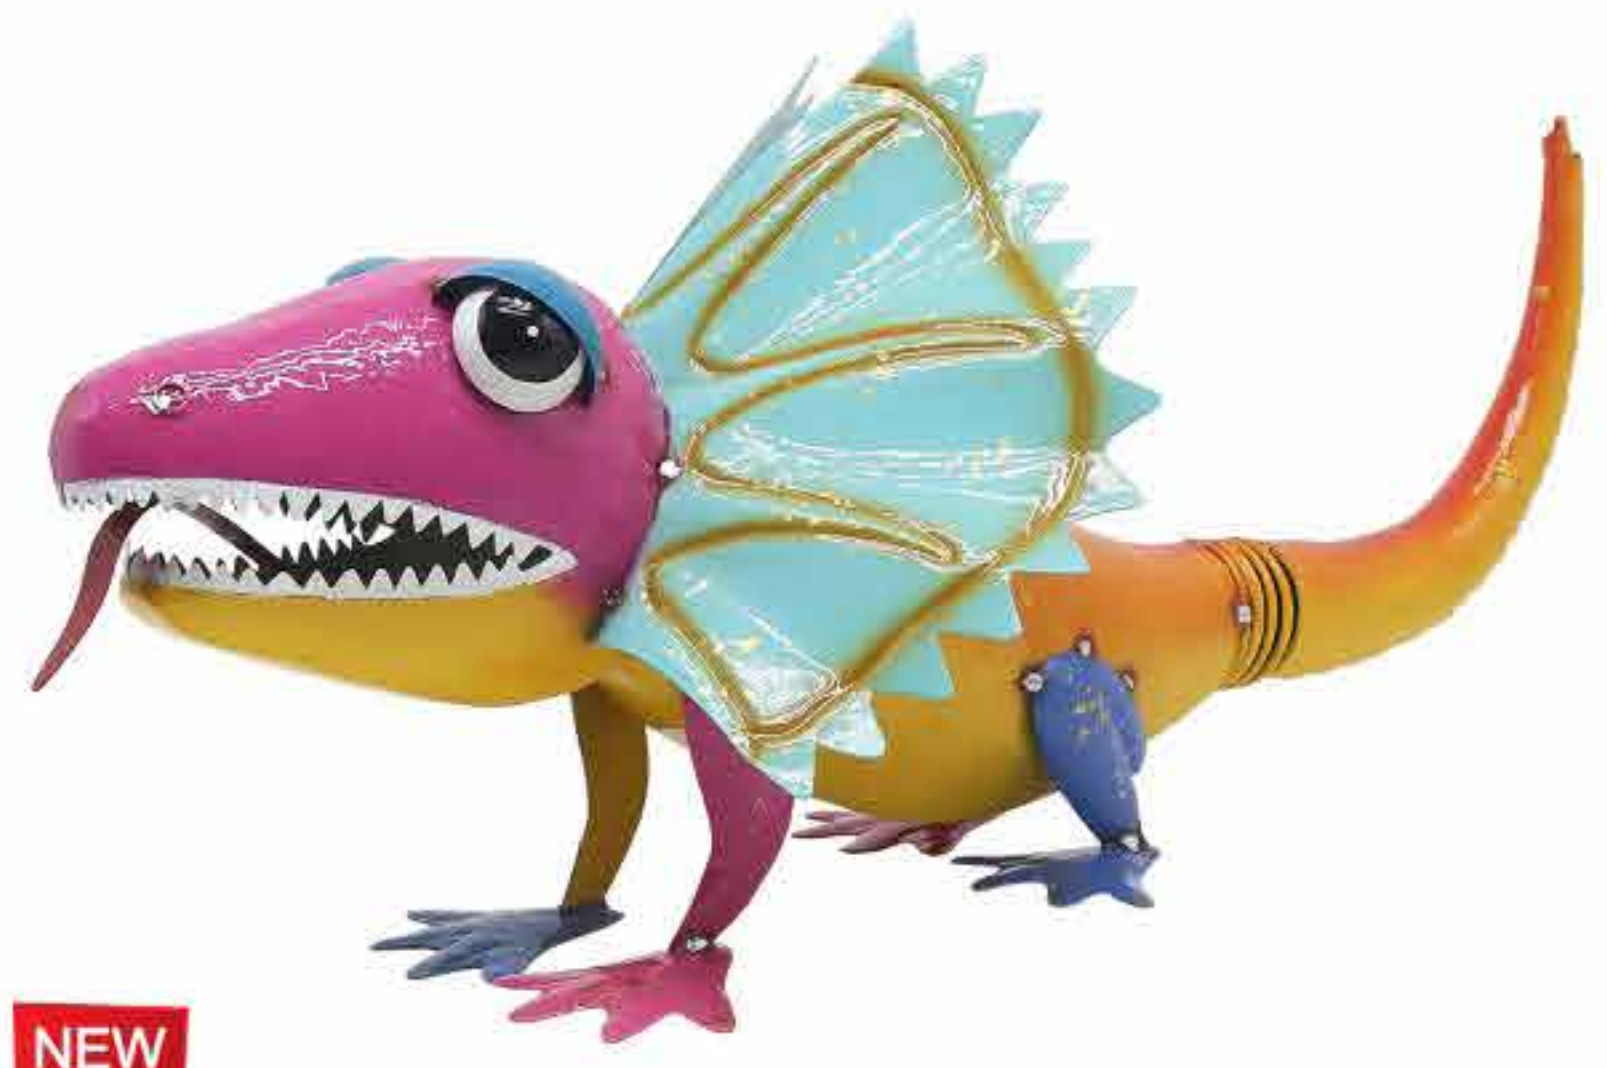

NEW

22165A (4/12-02495)
Colorful Enameled Metal
Dinosaur Statue - Light Blue Spikes
24"x12"x10"H (Min: 4 PCs/Style)
840069119851