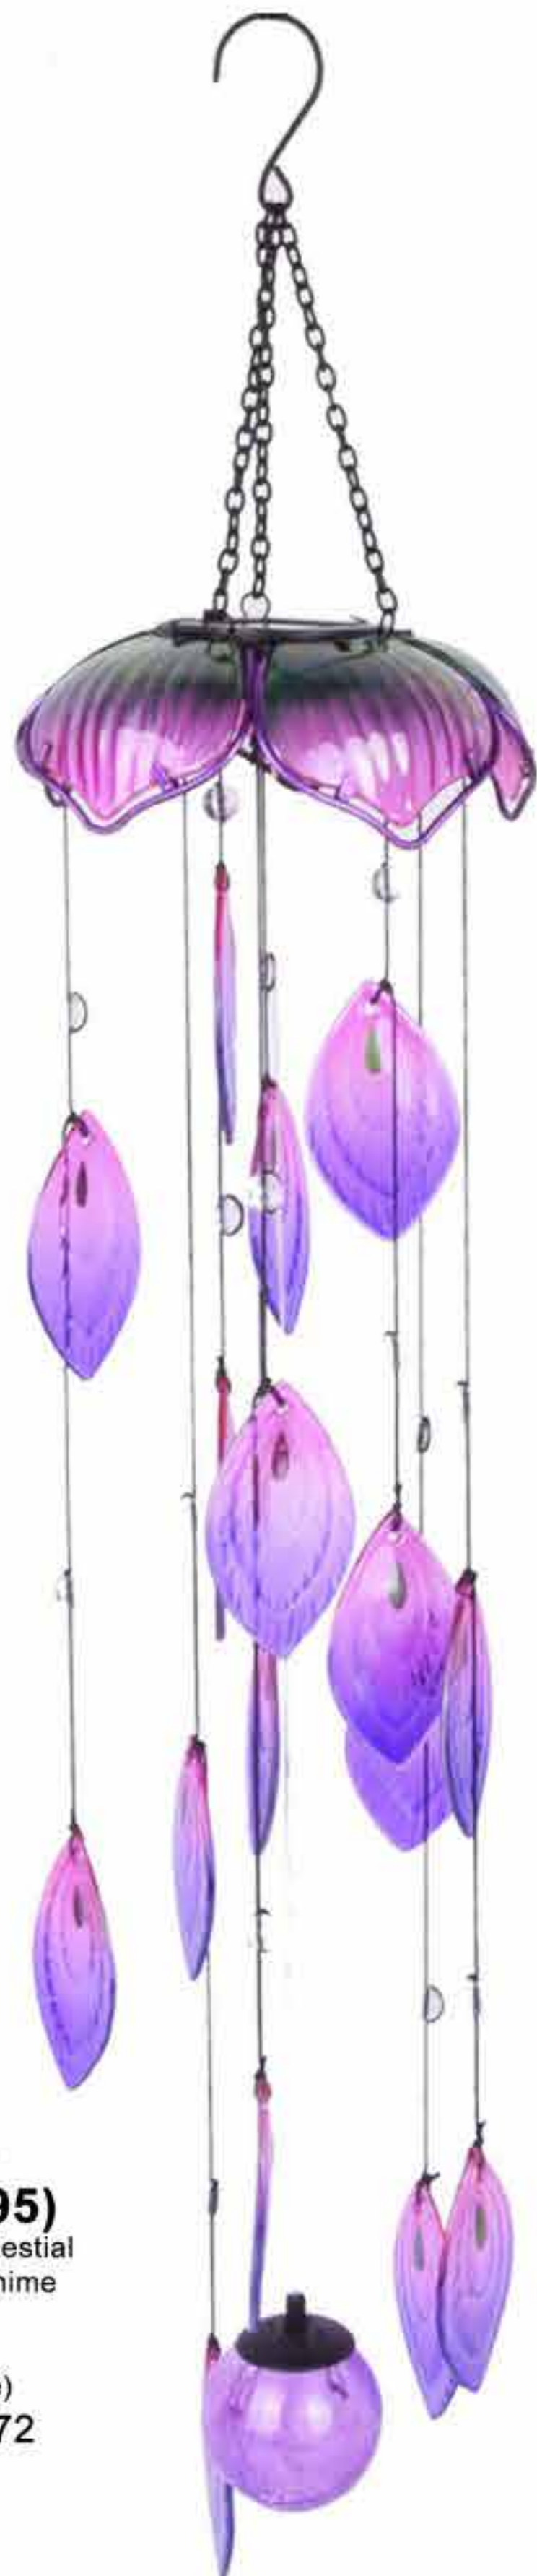

3208845A
(1/12-02395)
Solar Lighted Celestial
Peacock Wind Chime
Blue and Green
7"x7"x32"H
(Min: 4 PCs/Style)
840069110865

3208845B
(1/12-02395)
Solar Lighted Celestial
Peacock Wind Chime
Pink and Purple
7"x7"x32"H
(Min: 4 PCs/Style)
840069110872

Solar Lighted Glass Peacock Tail Wind Chime