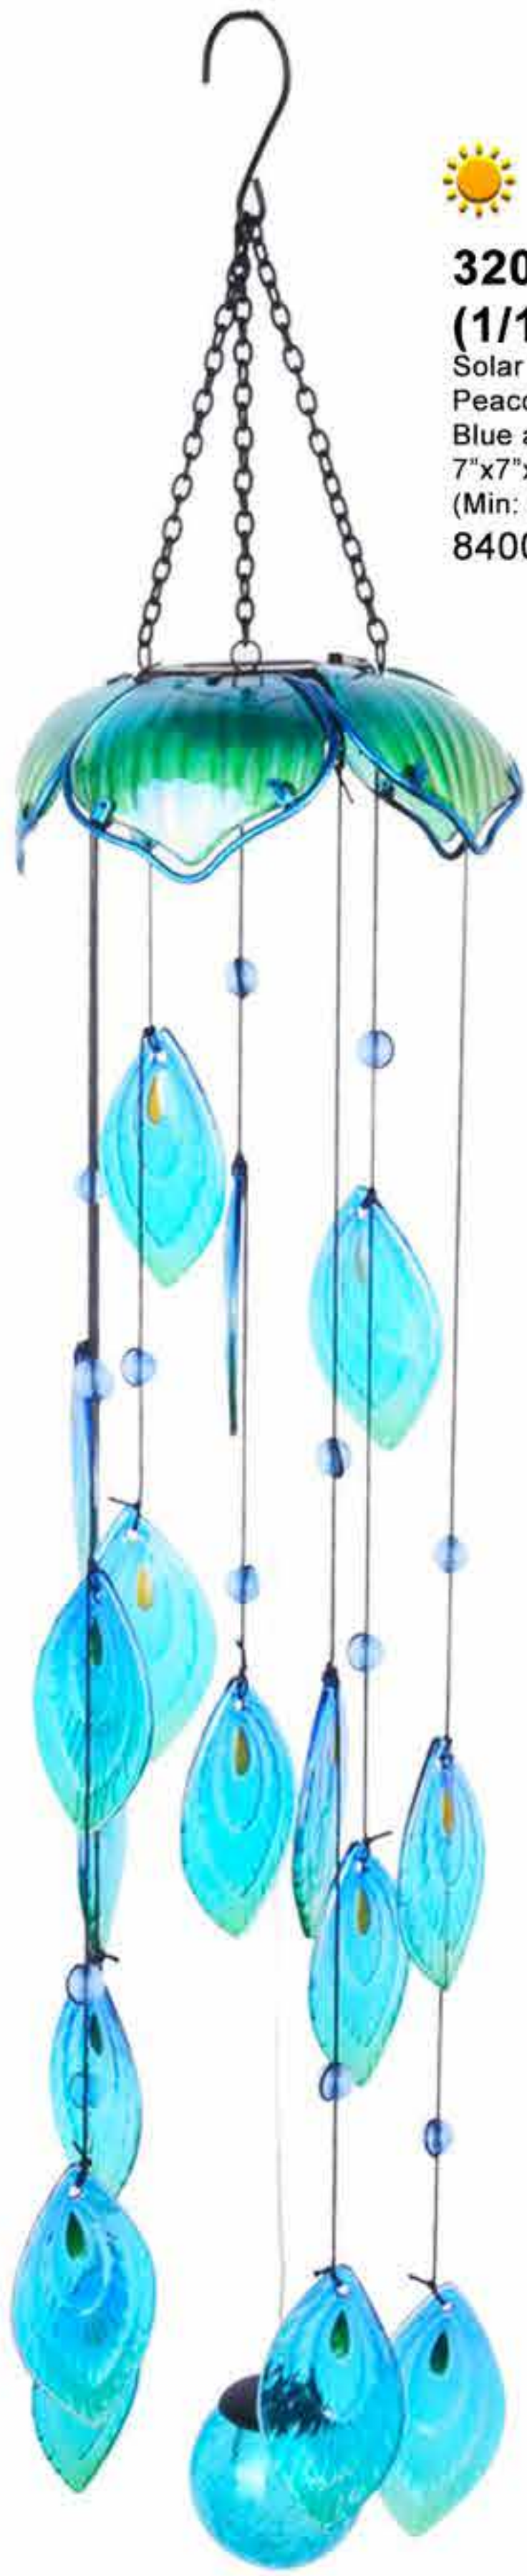

3208845A
(1/12-02395)
Solar Lighted Celestial
Peacock Wind Chime
Blue and Green
7"x7"x32"H
(Min: 4 PCs/Style)
840069110865