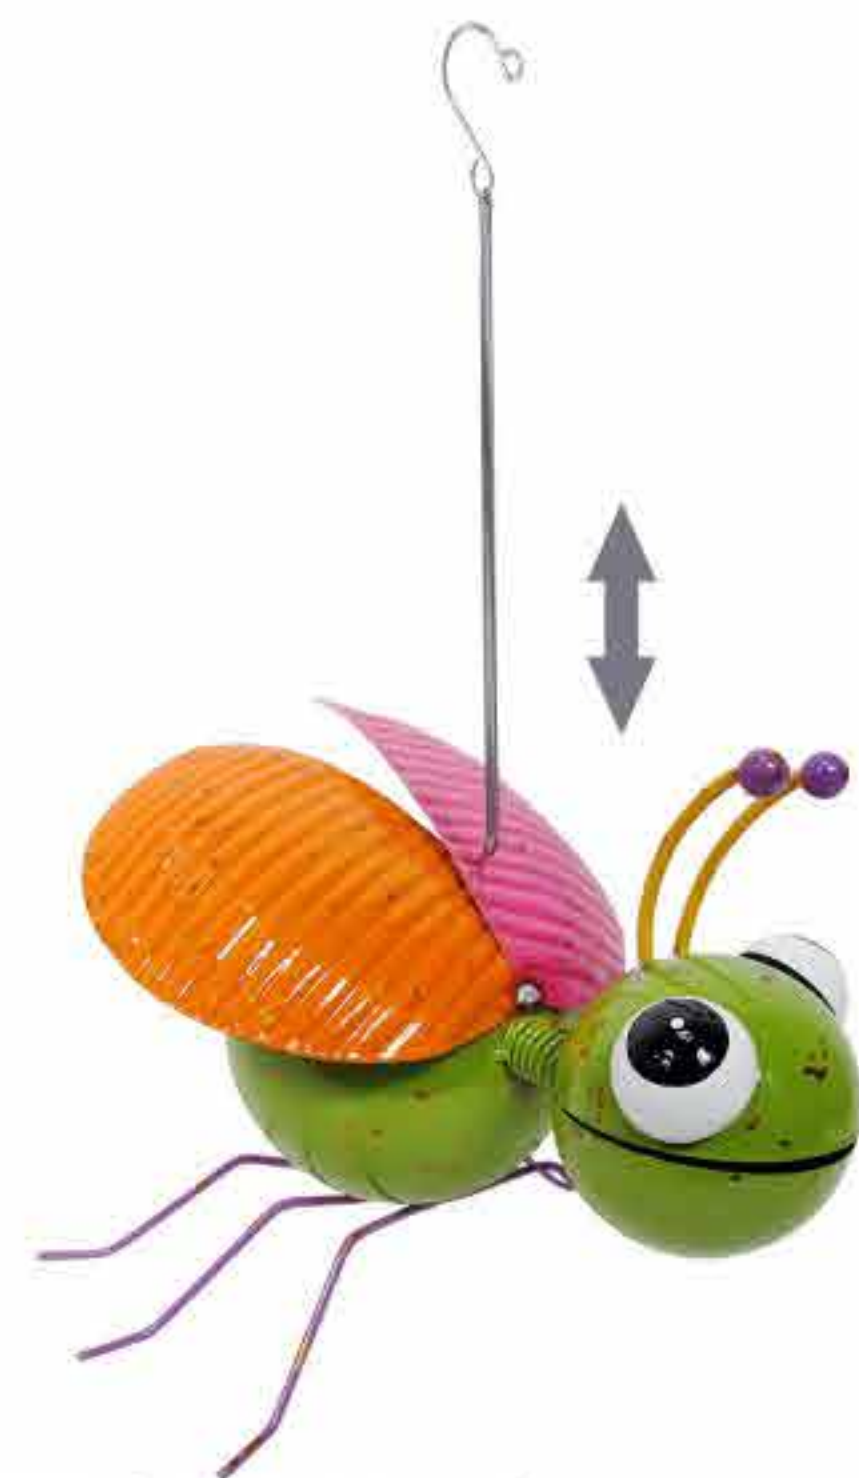

194071XY (4/24-01795)

Hand Painted Bouncing Garden Ornament - Bug
10"x9"x13"H (Min: 4 PCs/Style)
840069112876