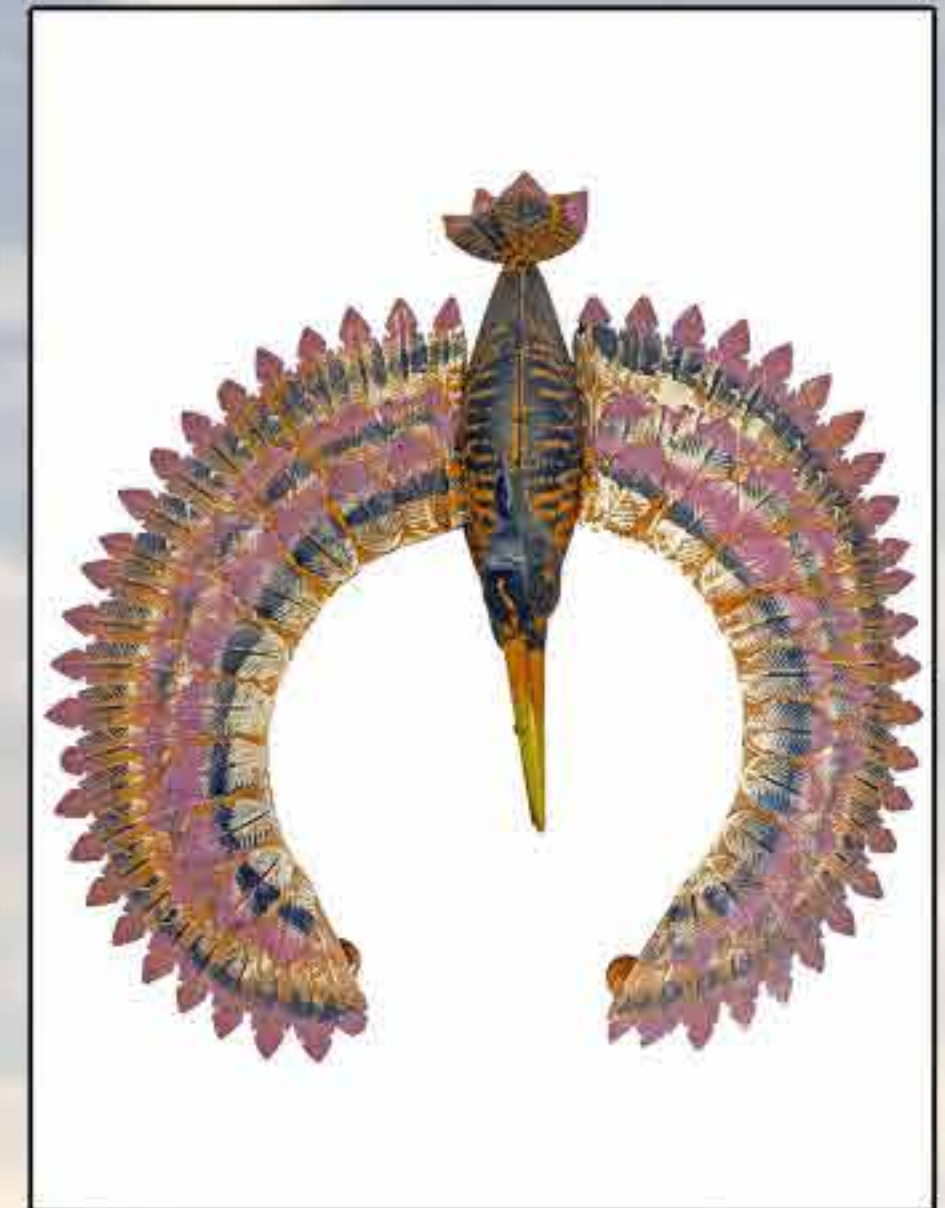

Hand Painted Metal Rustic Spinning Stakes

TOP VIEW:

18901 (0/4-04395)
Rustic Metal Kinetic Spinner
Peacock
28"x25"x56"H (Min: 4 PCs/Style)
840069114320

18902 (0/4-04395)
Rustic Metal Kinetic Spinner
Heron
24"x23"x55"H (Min: 4 PCs/Style)
840069114337