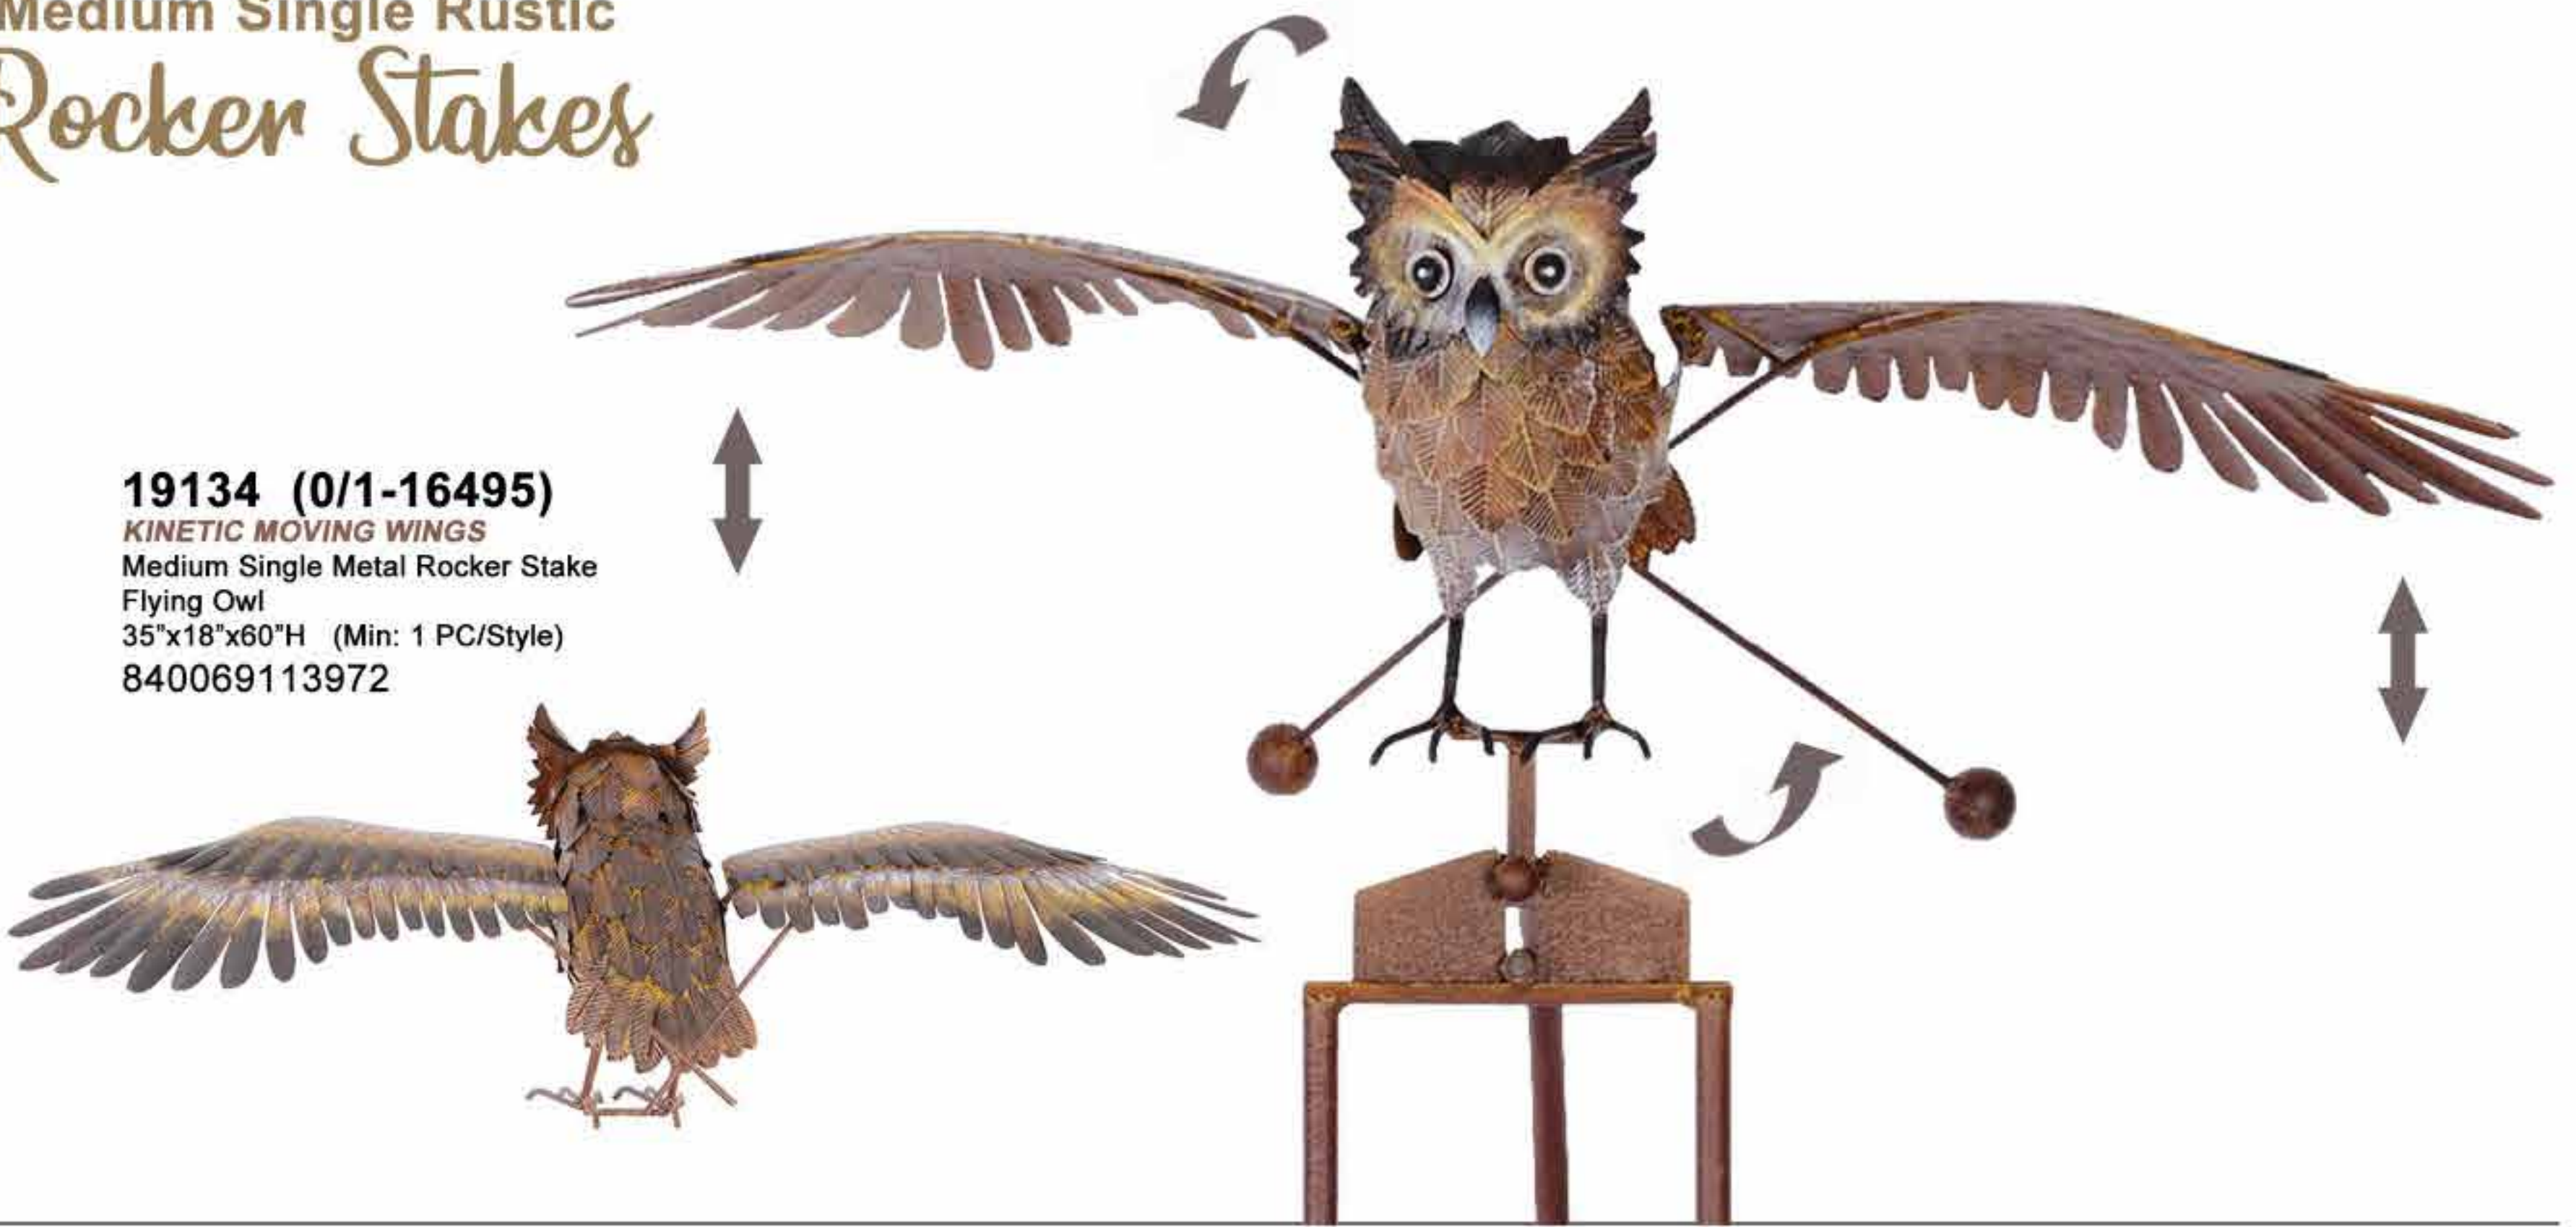

Medium Single Rustic Rocker Stakes

19134 (0/1-16495)

KINETIC MOVING WINGS
Medium Single Metal Rocker Stake
Flying Owl
35"x18"x60"H (Min: 1 PC/Style)
840069113972