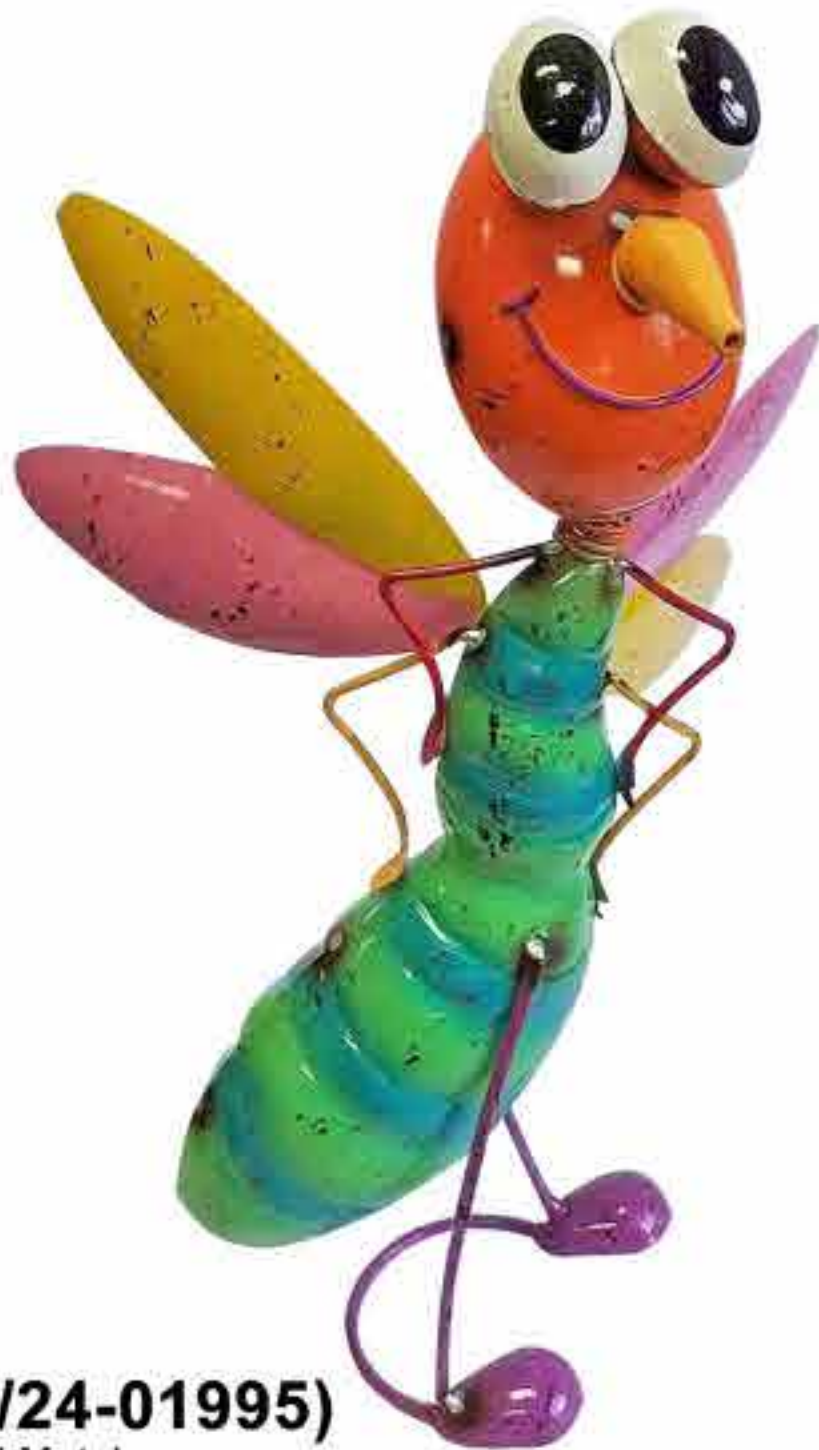

193351 (4/24-01995)
Colorful Enameled Metal
Flying Ant Statue
12"x6"x14"H (Min: 4 PCs/Style)
840069116089