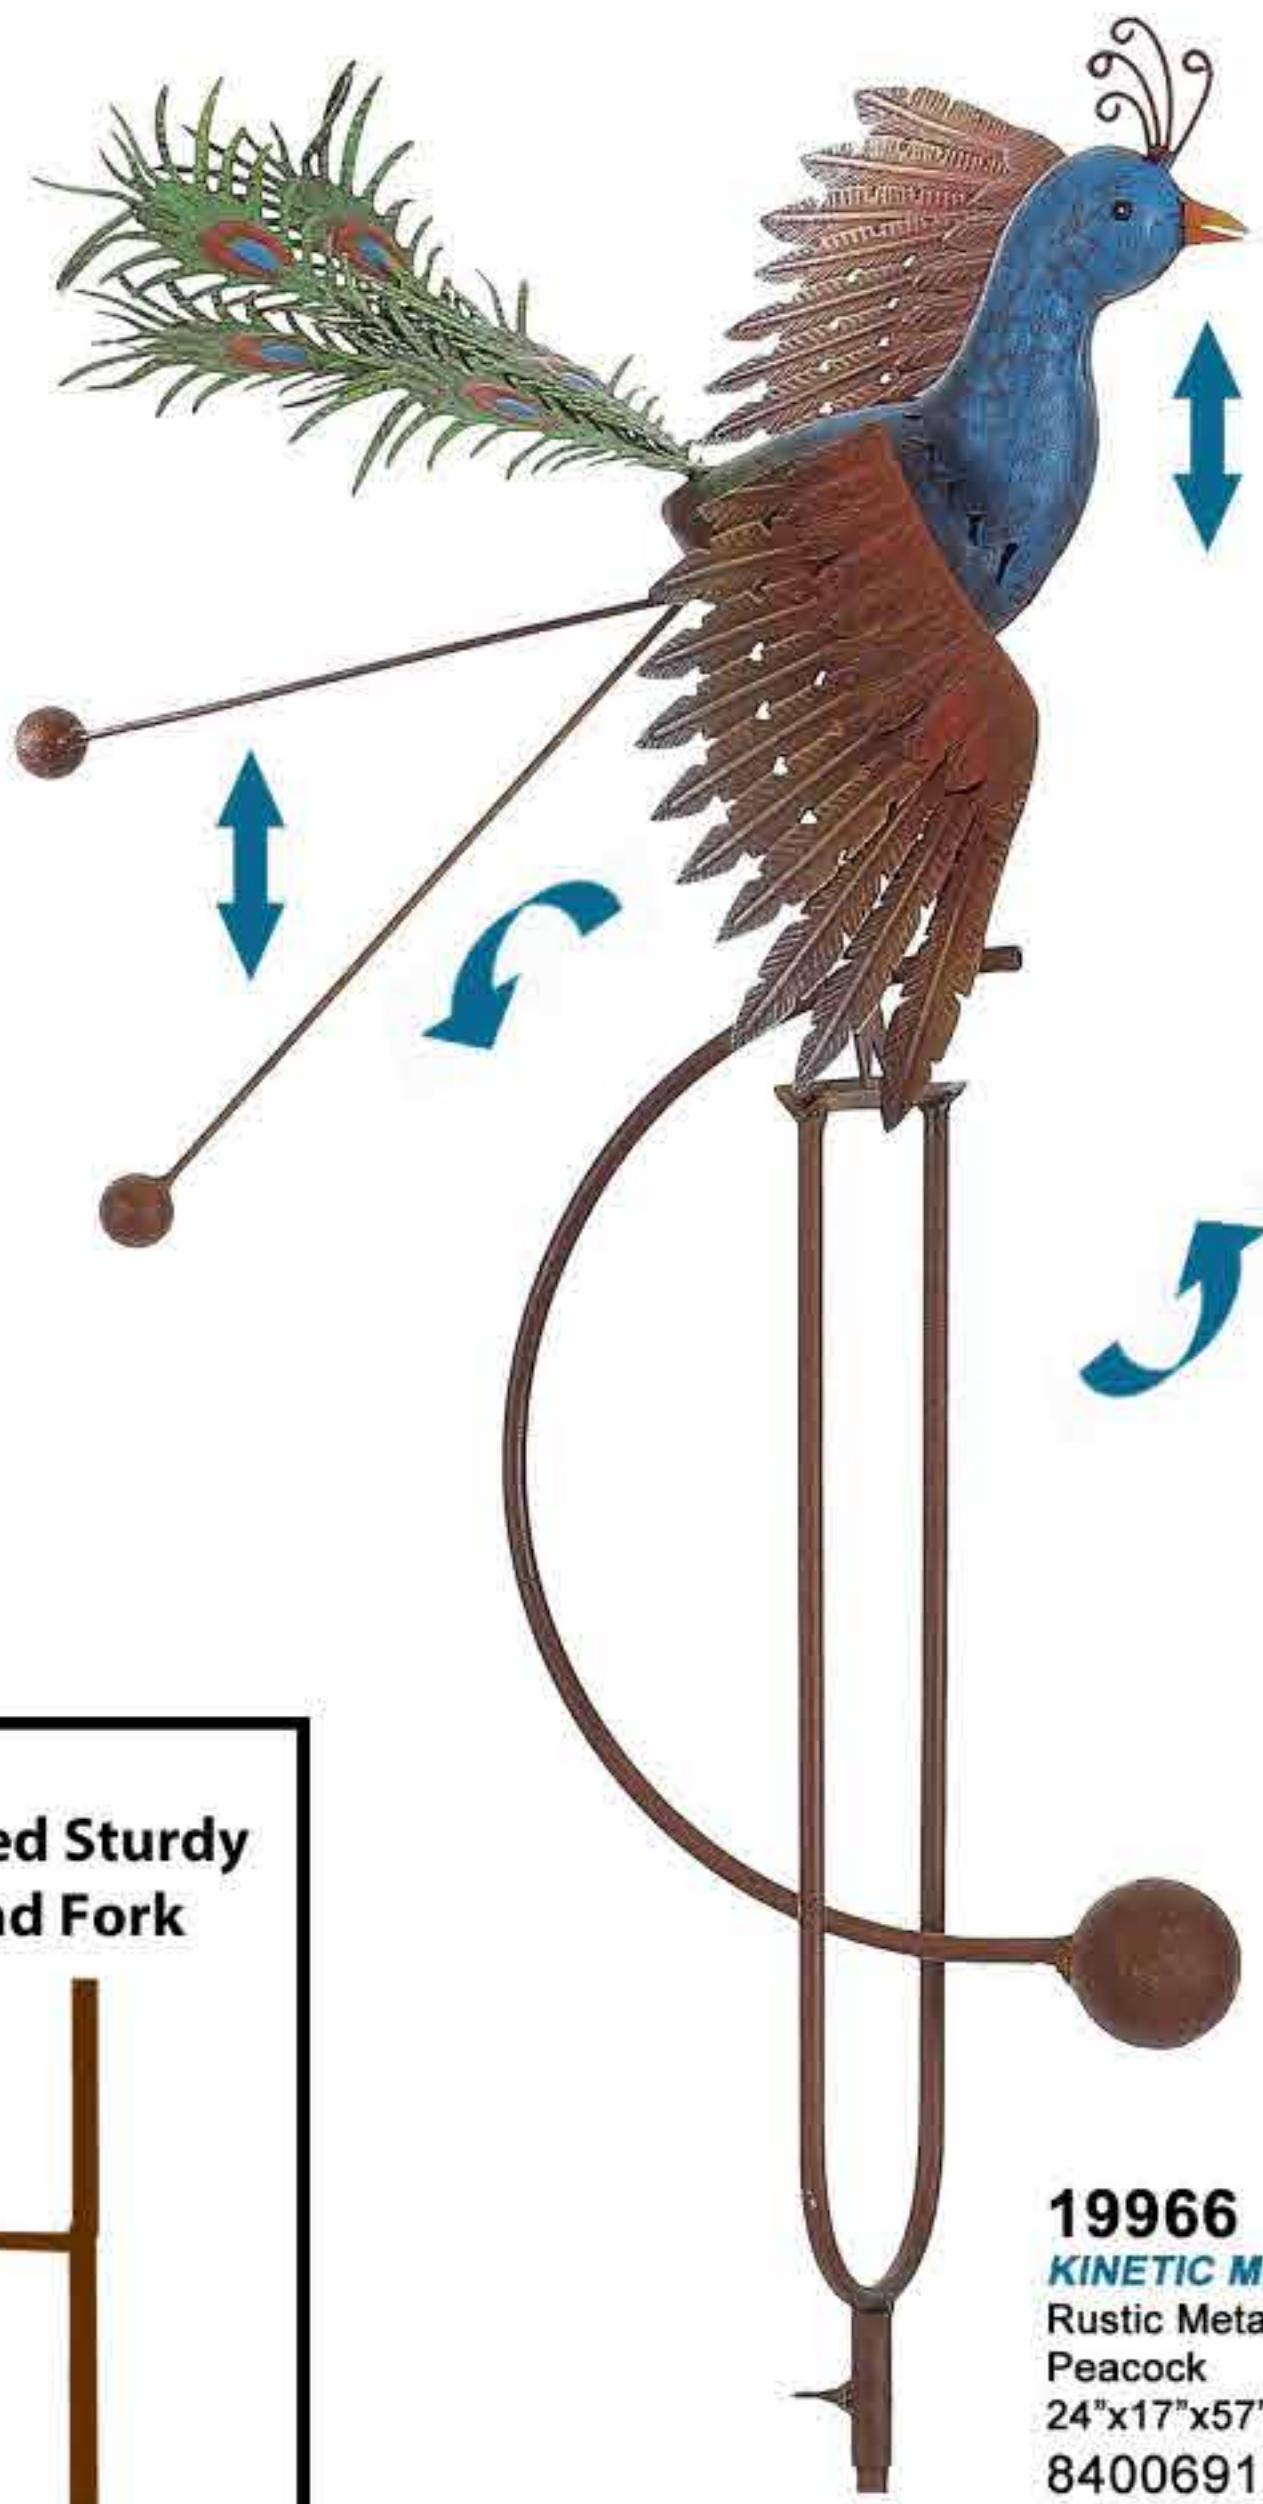

19966 (0/4-03495)
KINETIC MOVING WINGS
Rustic Metal Balancing Stake
Peacock
24"x17"x57"H (Min: 4 PCs/Style)
840069117680

**2-Pronged Sturdy
Ground Fork**