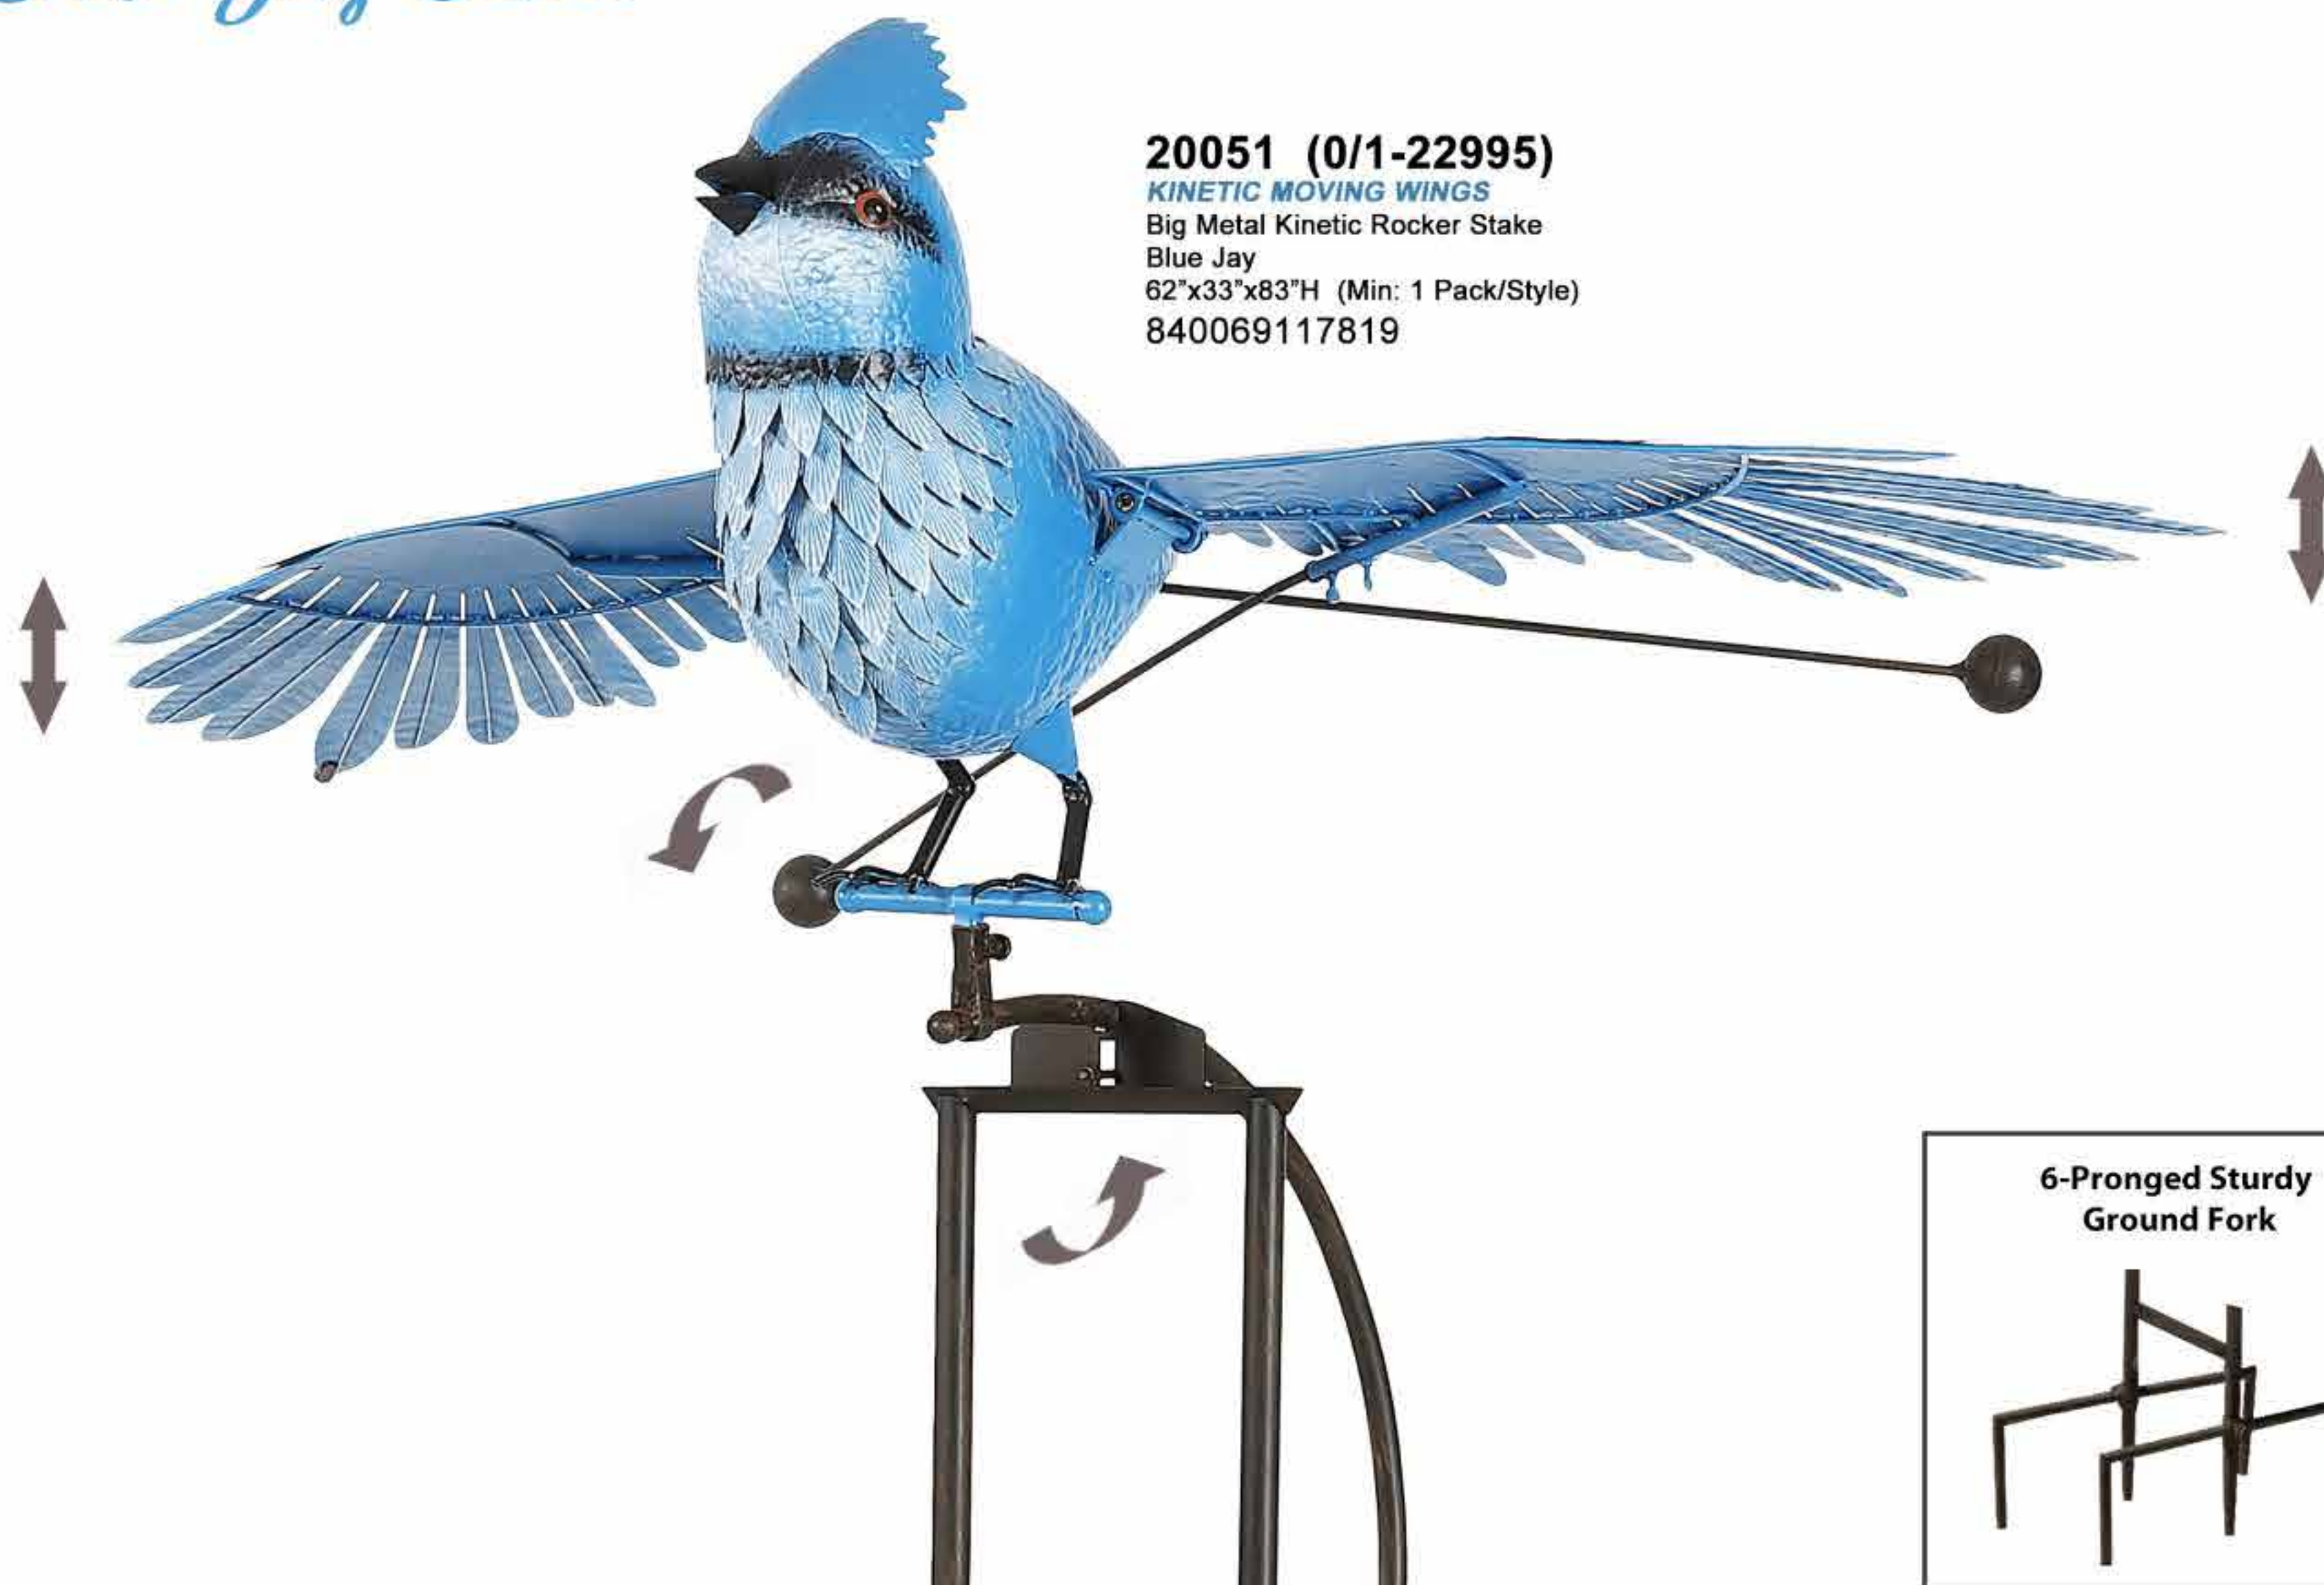

Single Metal Rustic
Blue Jay Stake

20051 (0/1-22995)
KINETIC MOVING WINGS
Big Metal Kinetic Rocker Stake
Blue Jay
62"x33"x83"H (Min: 1 Pack/Style)
840069117819