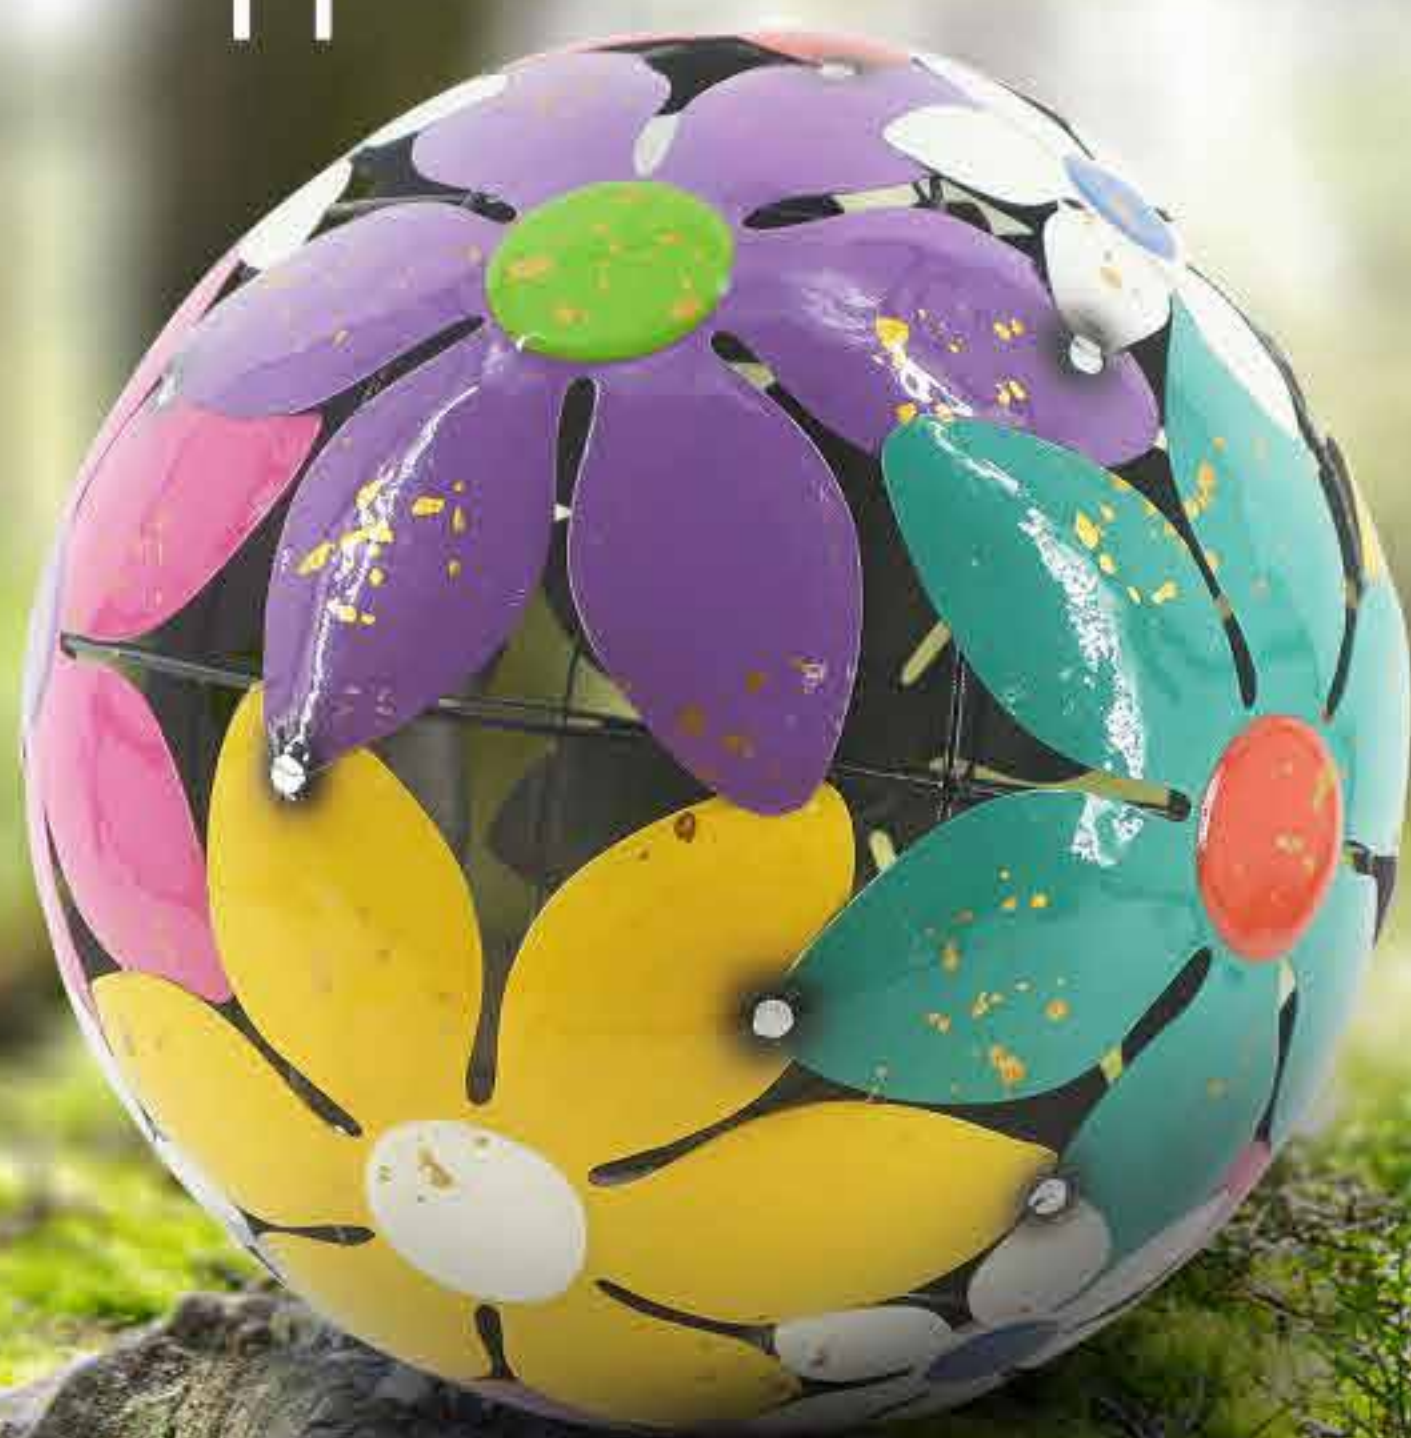

Colorful Enameled Metal Decorative Flower Balls

11"