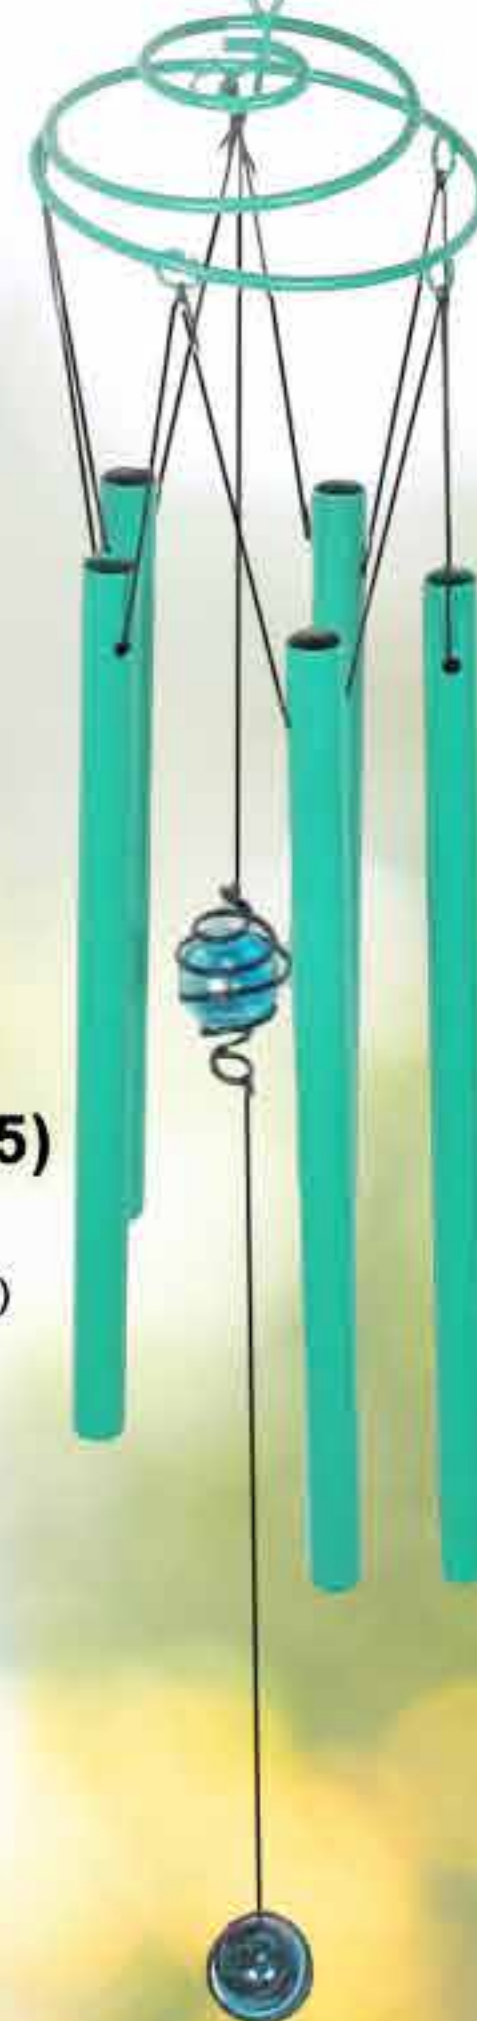

2020B (0/24-02195)
Painted and Enameled Metal
Planter Wind Chime - Flamingo
9"x5"x35"H (Min: 4 PCs/Style)
840069116119

2020C (0/24-02195)
Painted and Enameled Metal
Planter Wind Chime - Frog
9"x5"x35"H (Min: 4 PCs/Style)
840069117086