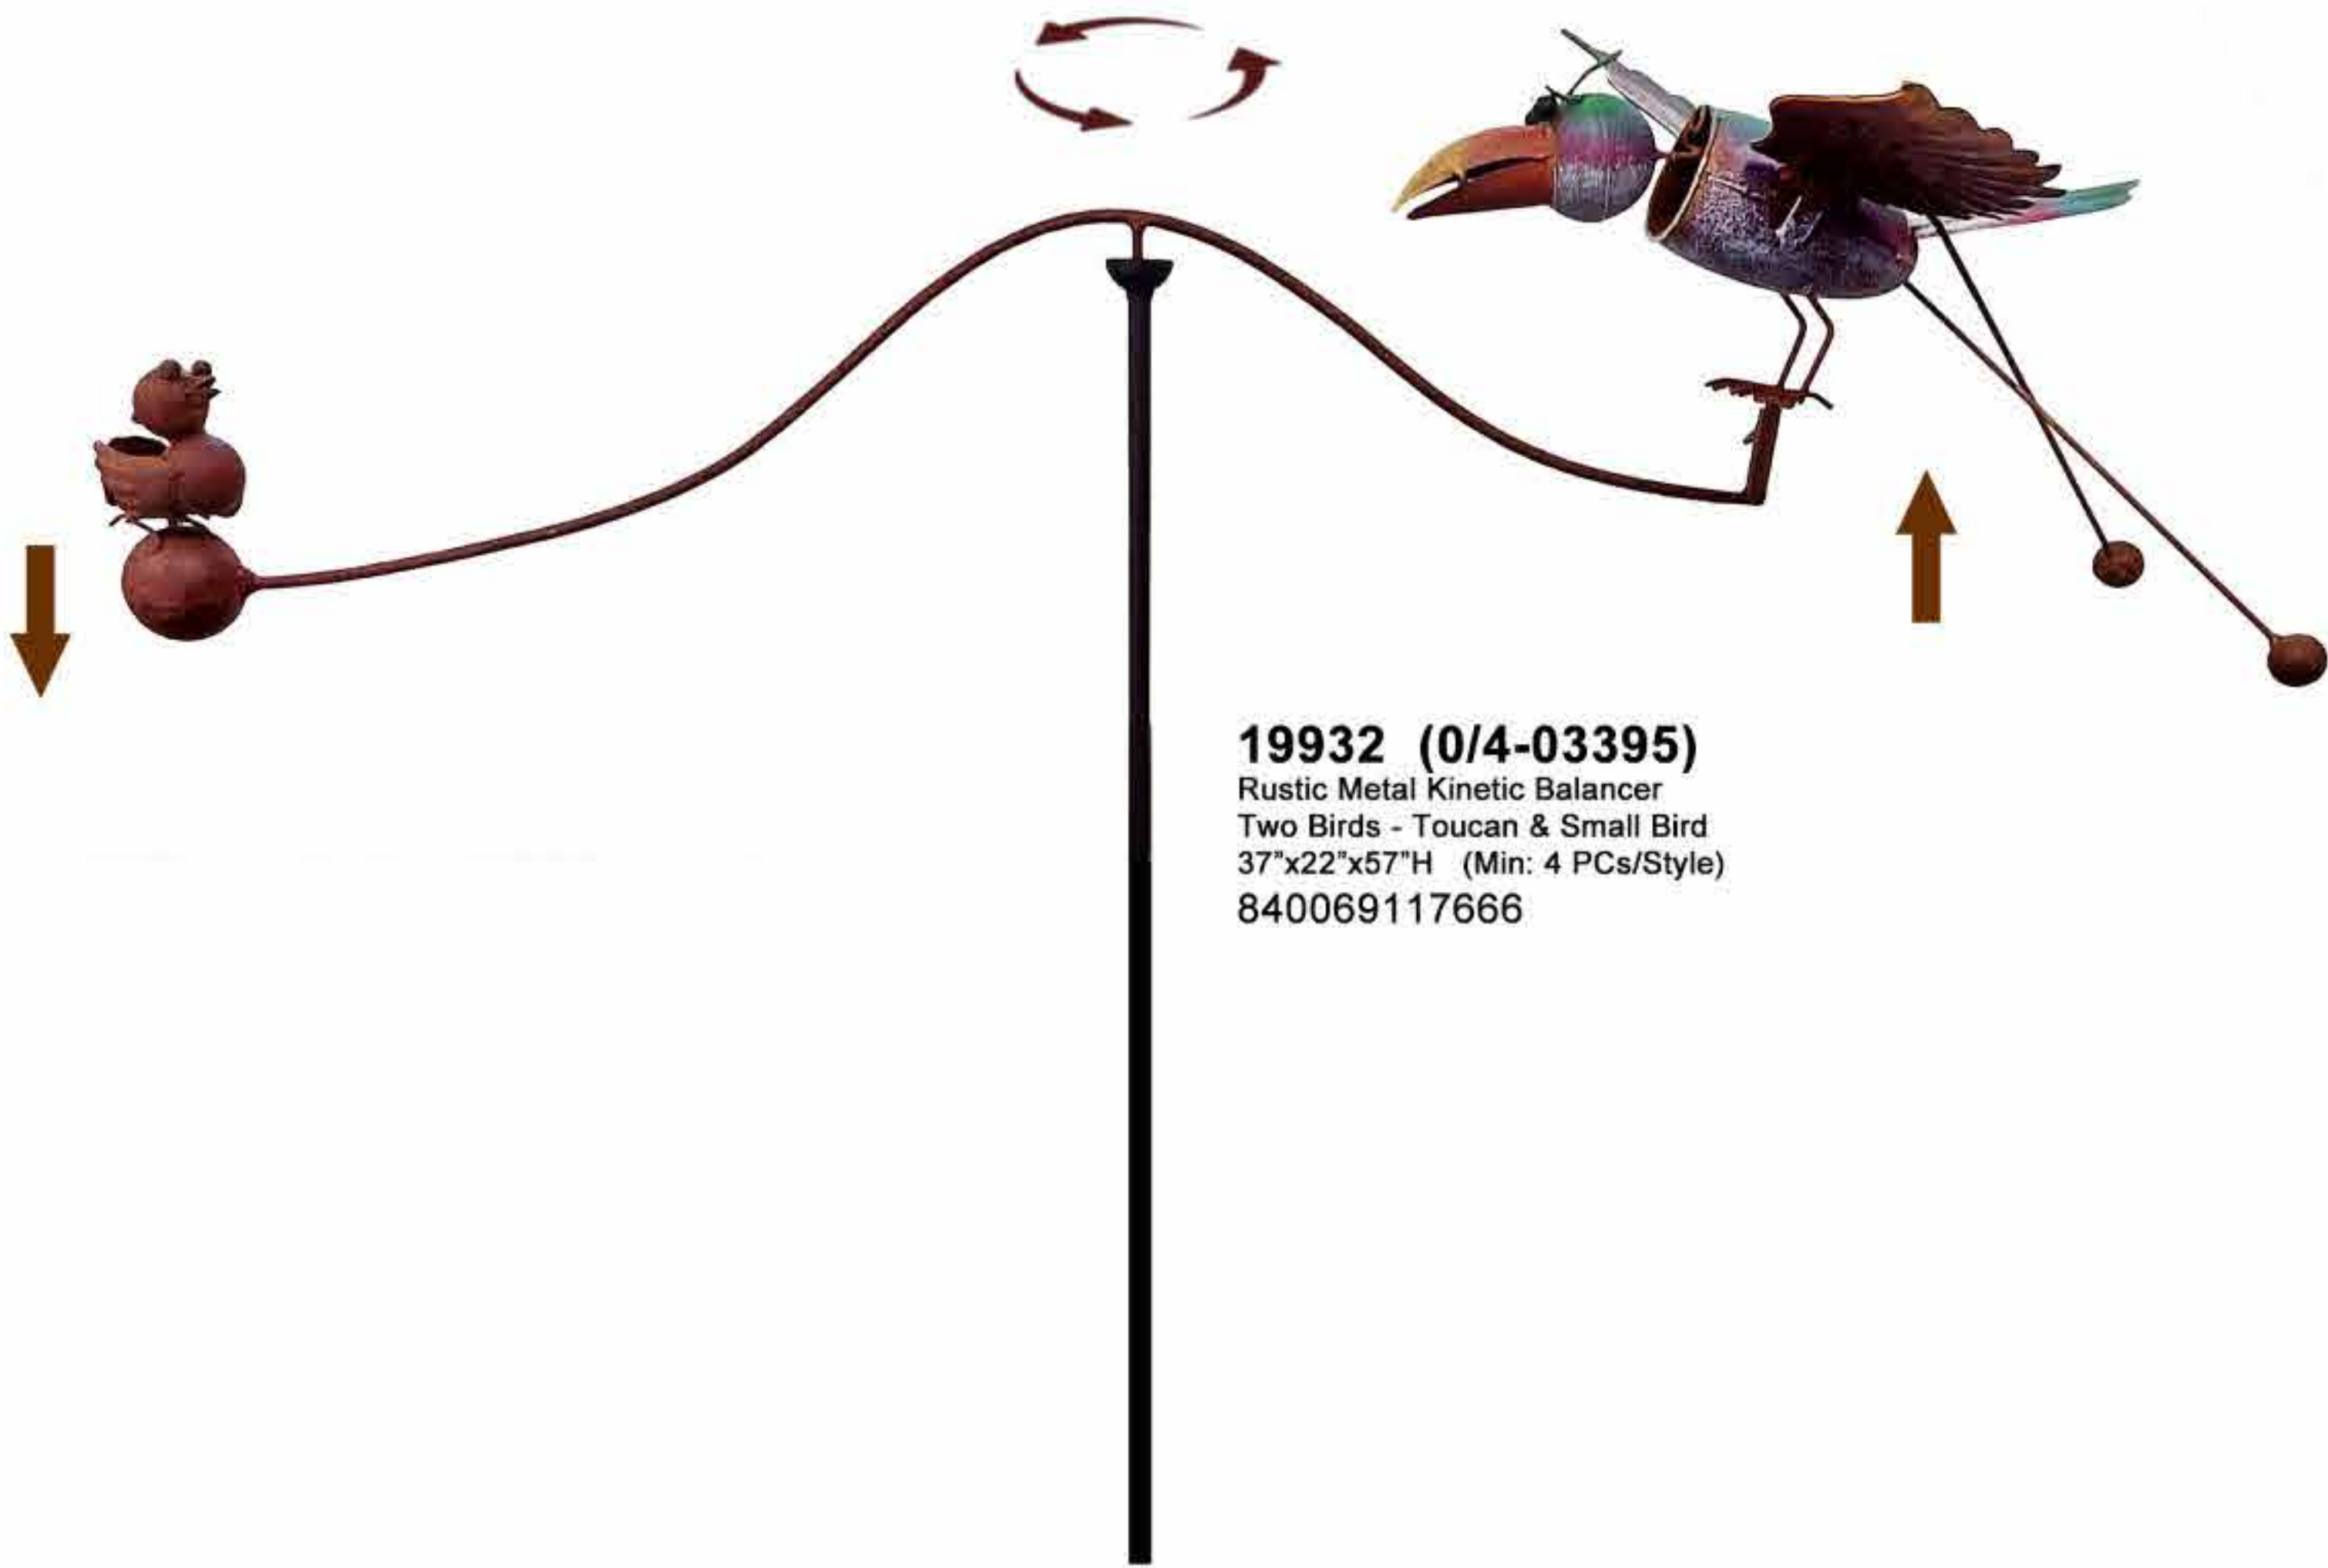

2-Pronged Sturdy
Ground Fork

Hand Painted Metal Rustic Balancing Stakes

19931 (0/4-03395)
Rustic Metal Kinetic Balancer
Two Birds - Owl & Old Crow
35"x22"x58"H (Min: 4 PCs/Style)
840069117659

2-Pronged Sturdy
Ground Fork