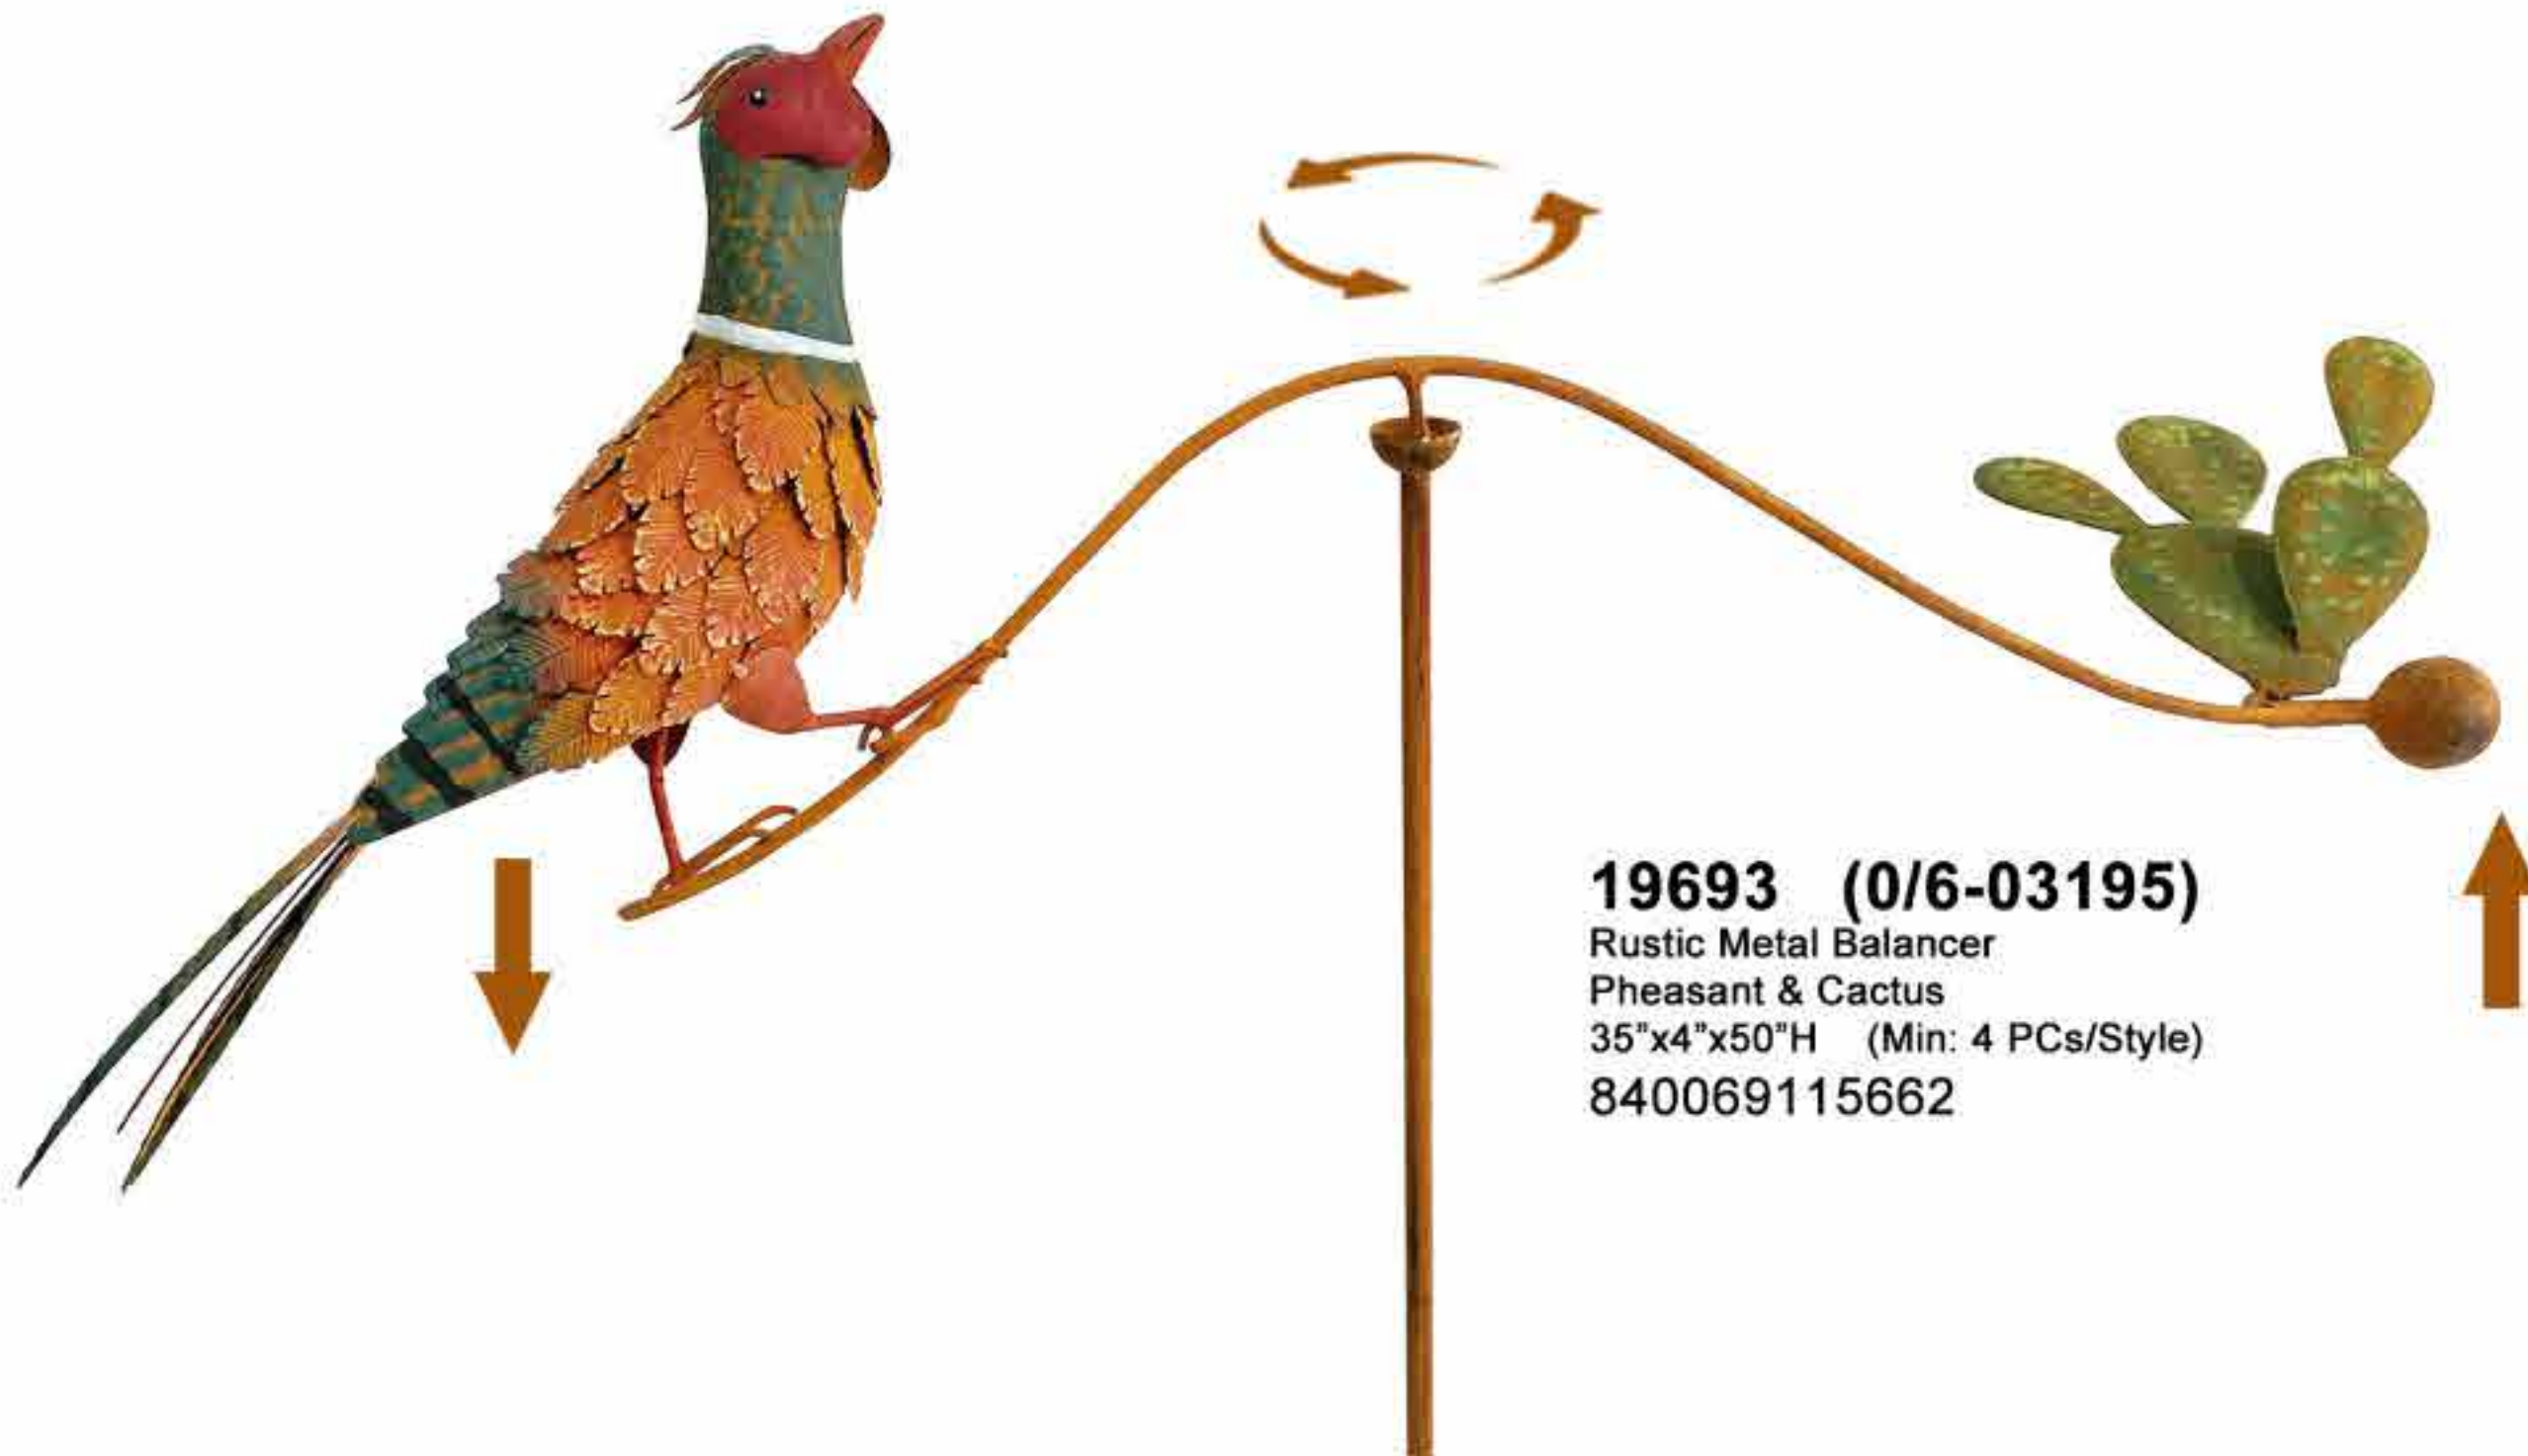

19693 (0/6-03195)
Rustic Metal Balancer
Pheasant & Cactus
35"x4"x50"H (Min: 4 PCs/Style)
840069115662