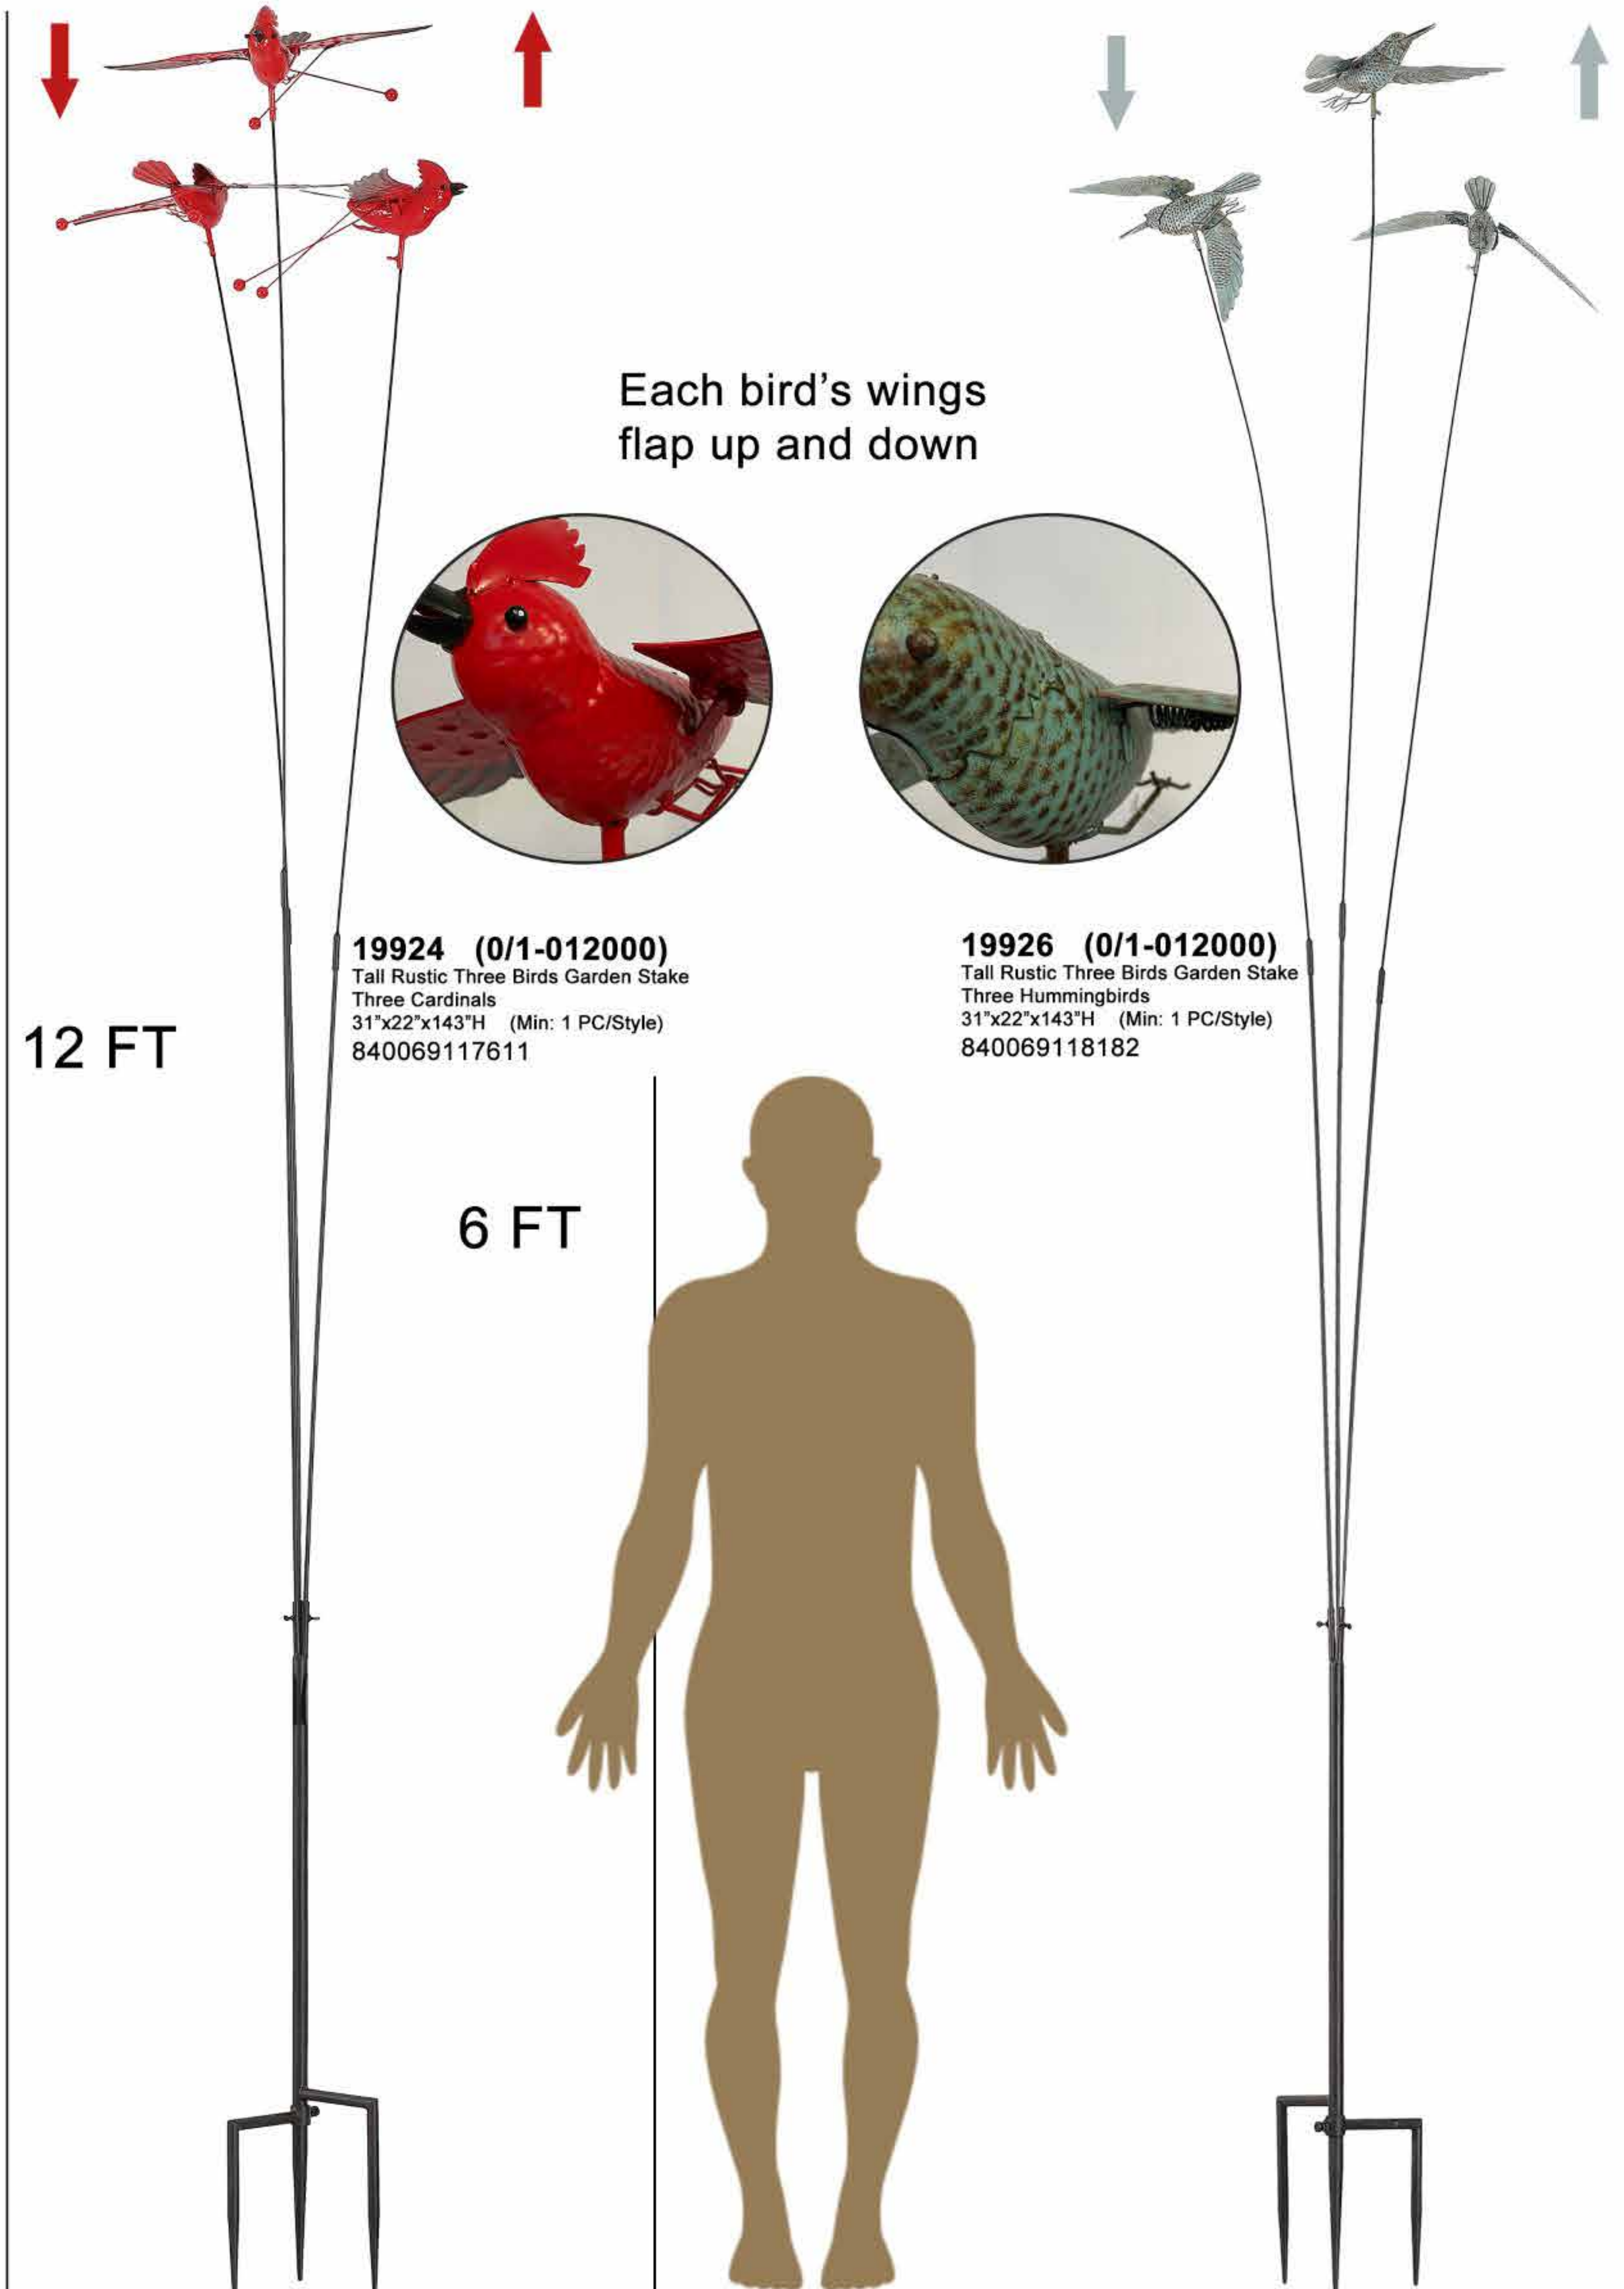

19138 (0/1-16495)

KINETIC MOVING WINGS
Medium Single Metal Rocker Stake
Flying Goose
38"x27"x58"H (Min: 1 PC/Style)
840069113989

**6-Pronged Sturdy
Ground Fork**

Tall Rustic Metal Three Birds Stakes

Each bird's wings
flap up and down