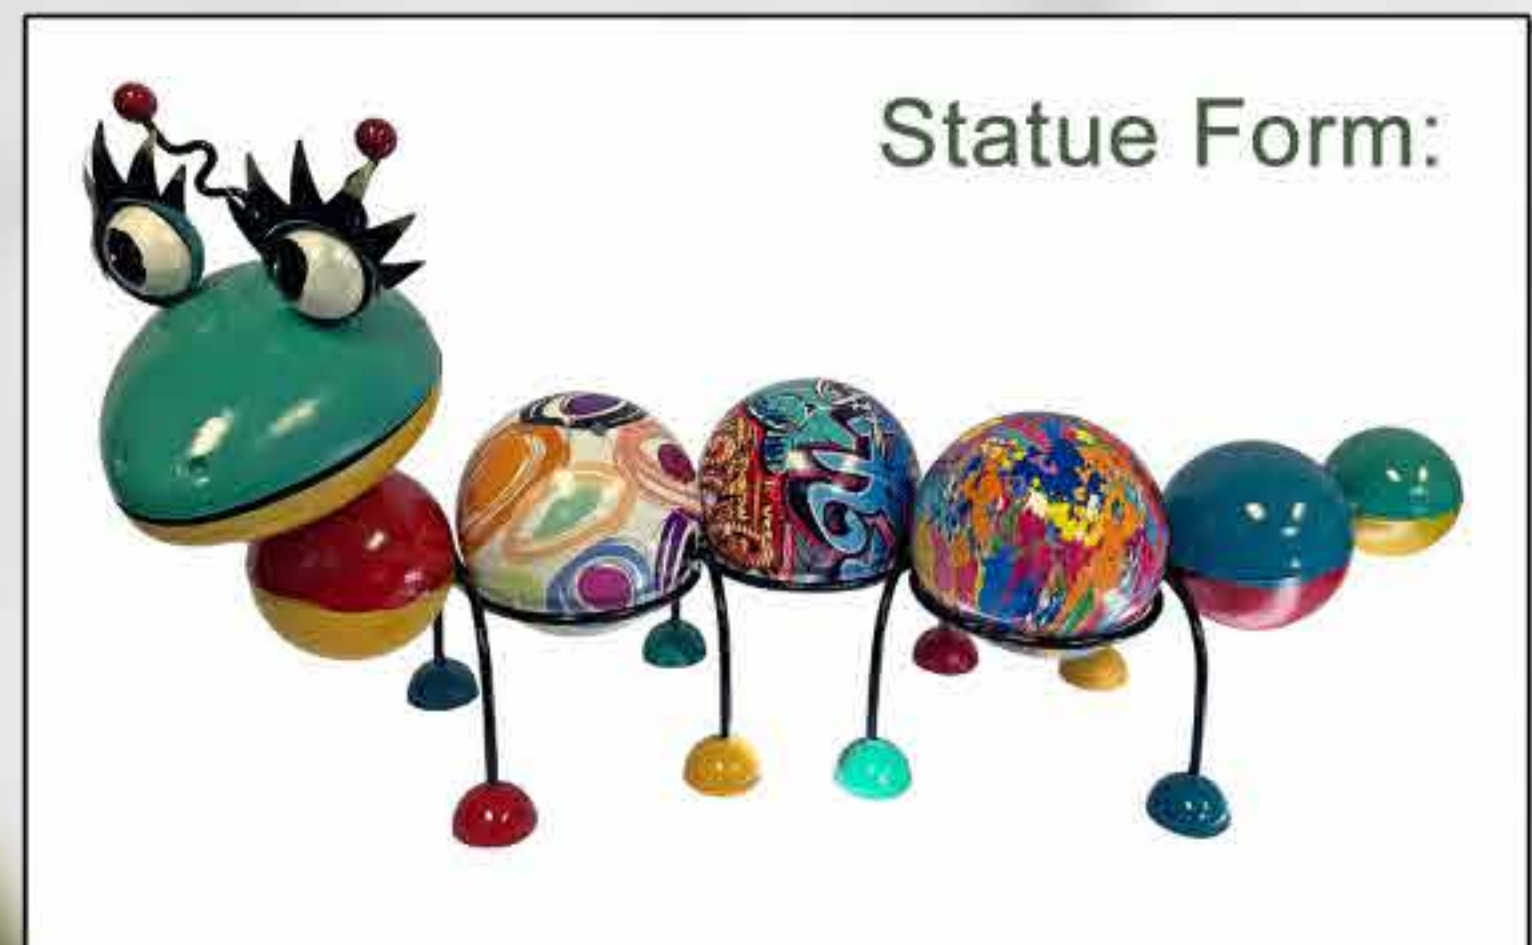

Colorful Enameled Metal Caterpillar Planter/Statue

2205011 (2/6-03995)

Painted and Enameled Metal
Caterpillar Statue/Planter
22"x8"x12"H (Min: 2 PCs/Style)
840069117932