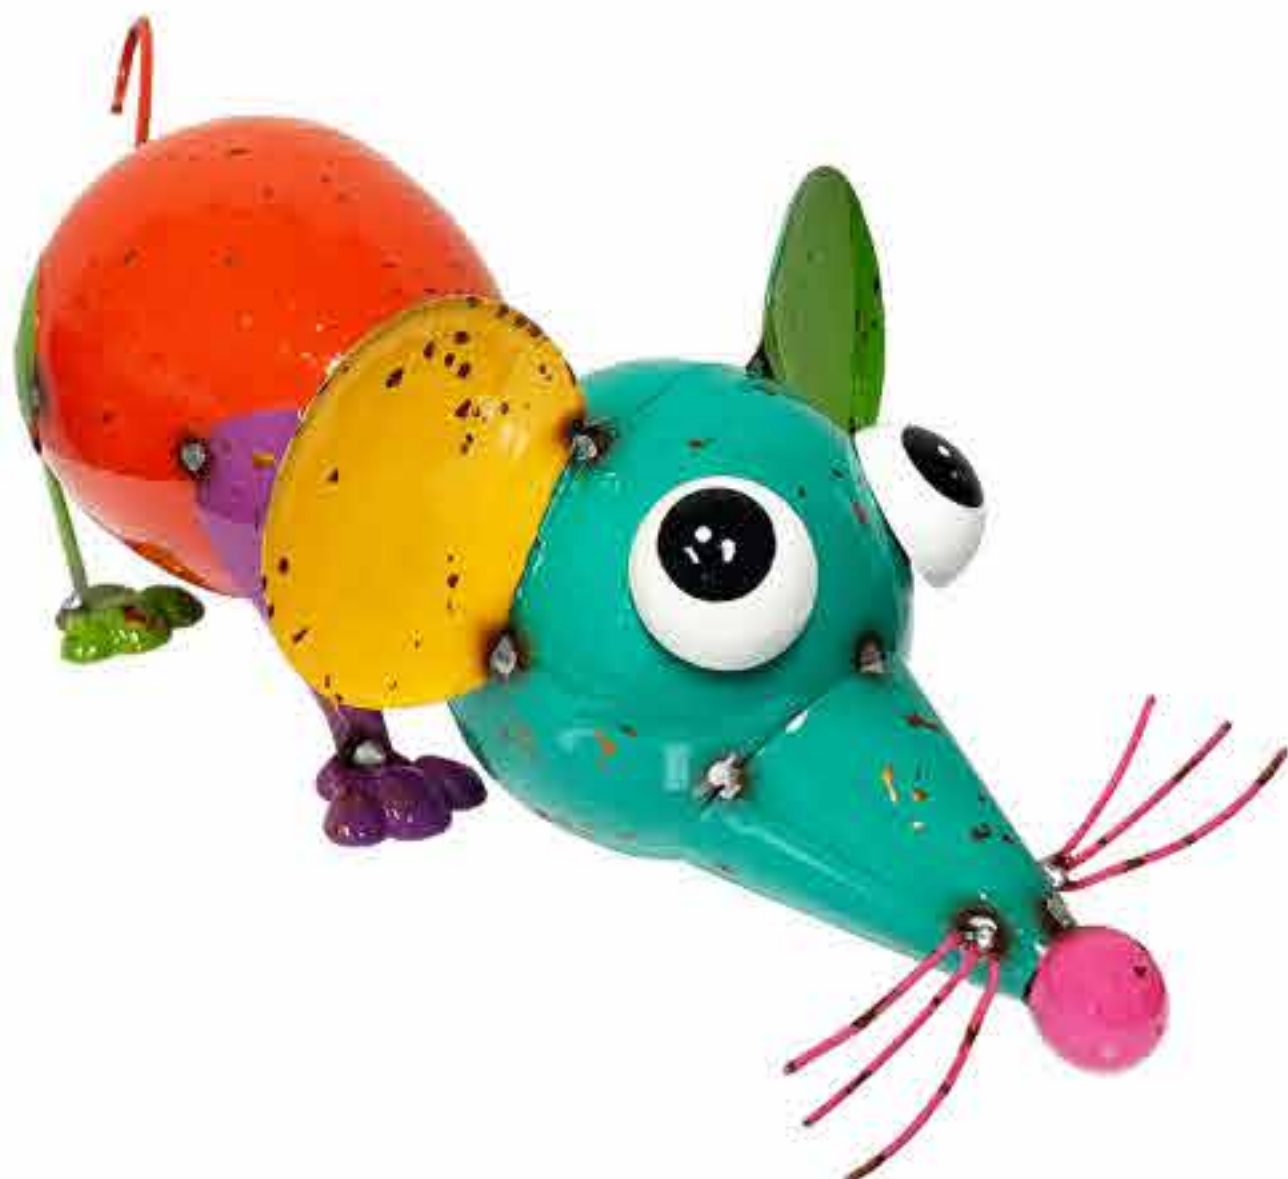

Colorful Hand Painted and Enameled
Flying Pig Statue

NEW

22705B (4/8-02995)

Colorful Enameled Metal
Flying Pig Statue - Blue
17"x8"x19"H (Min: 4 PCs/Style)
840069118915

NEW

22705A (4/8-02995)

Colorful Enameled Metal
Flying Pig Statue - Pink
17"x8"x19"H (Min: 4 PCs/Style)
840069120352

193351 (4/24-01995)
Colorful Enameled Metal
Flying Ant Statue
12"x6"x14"H (Min: 4 PCs/Style)
840069116089

21243 (4/24-01895)
Colorful Enameled Metal
Blue Pelican Statue
9"x4"x11"H (Min: 4 PCs/Style)
840069118052