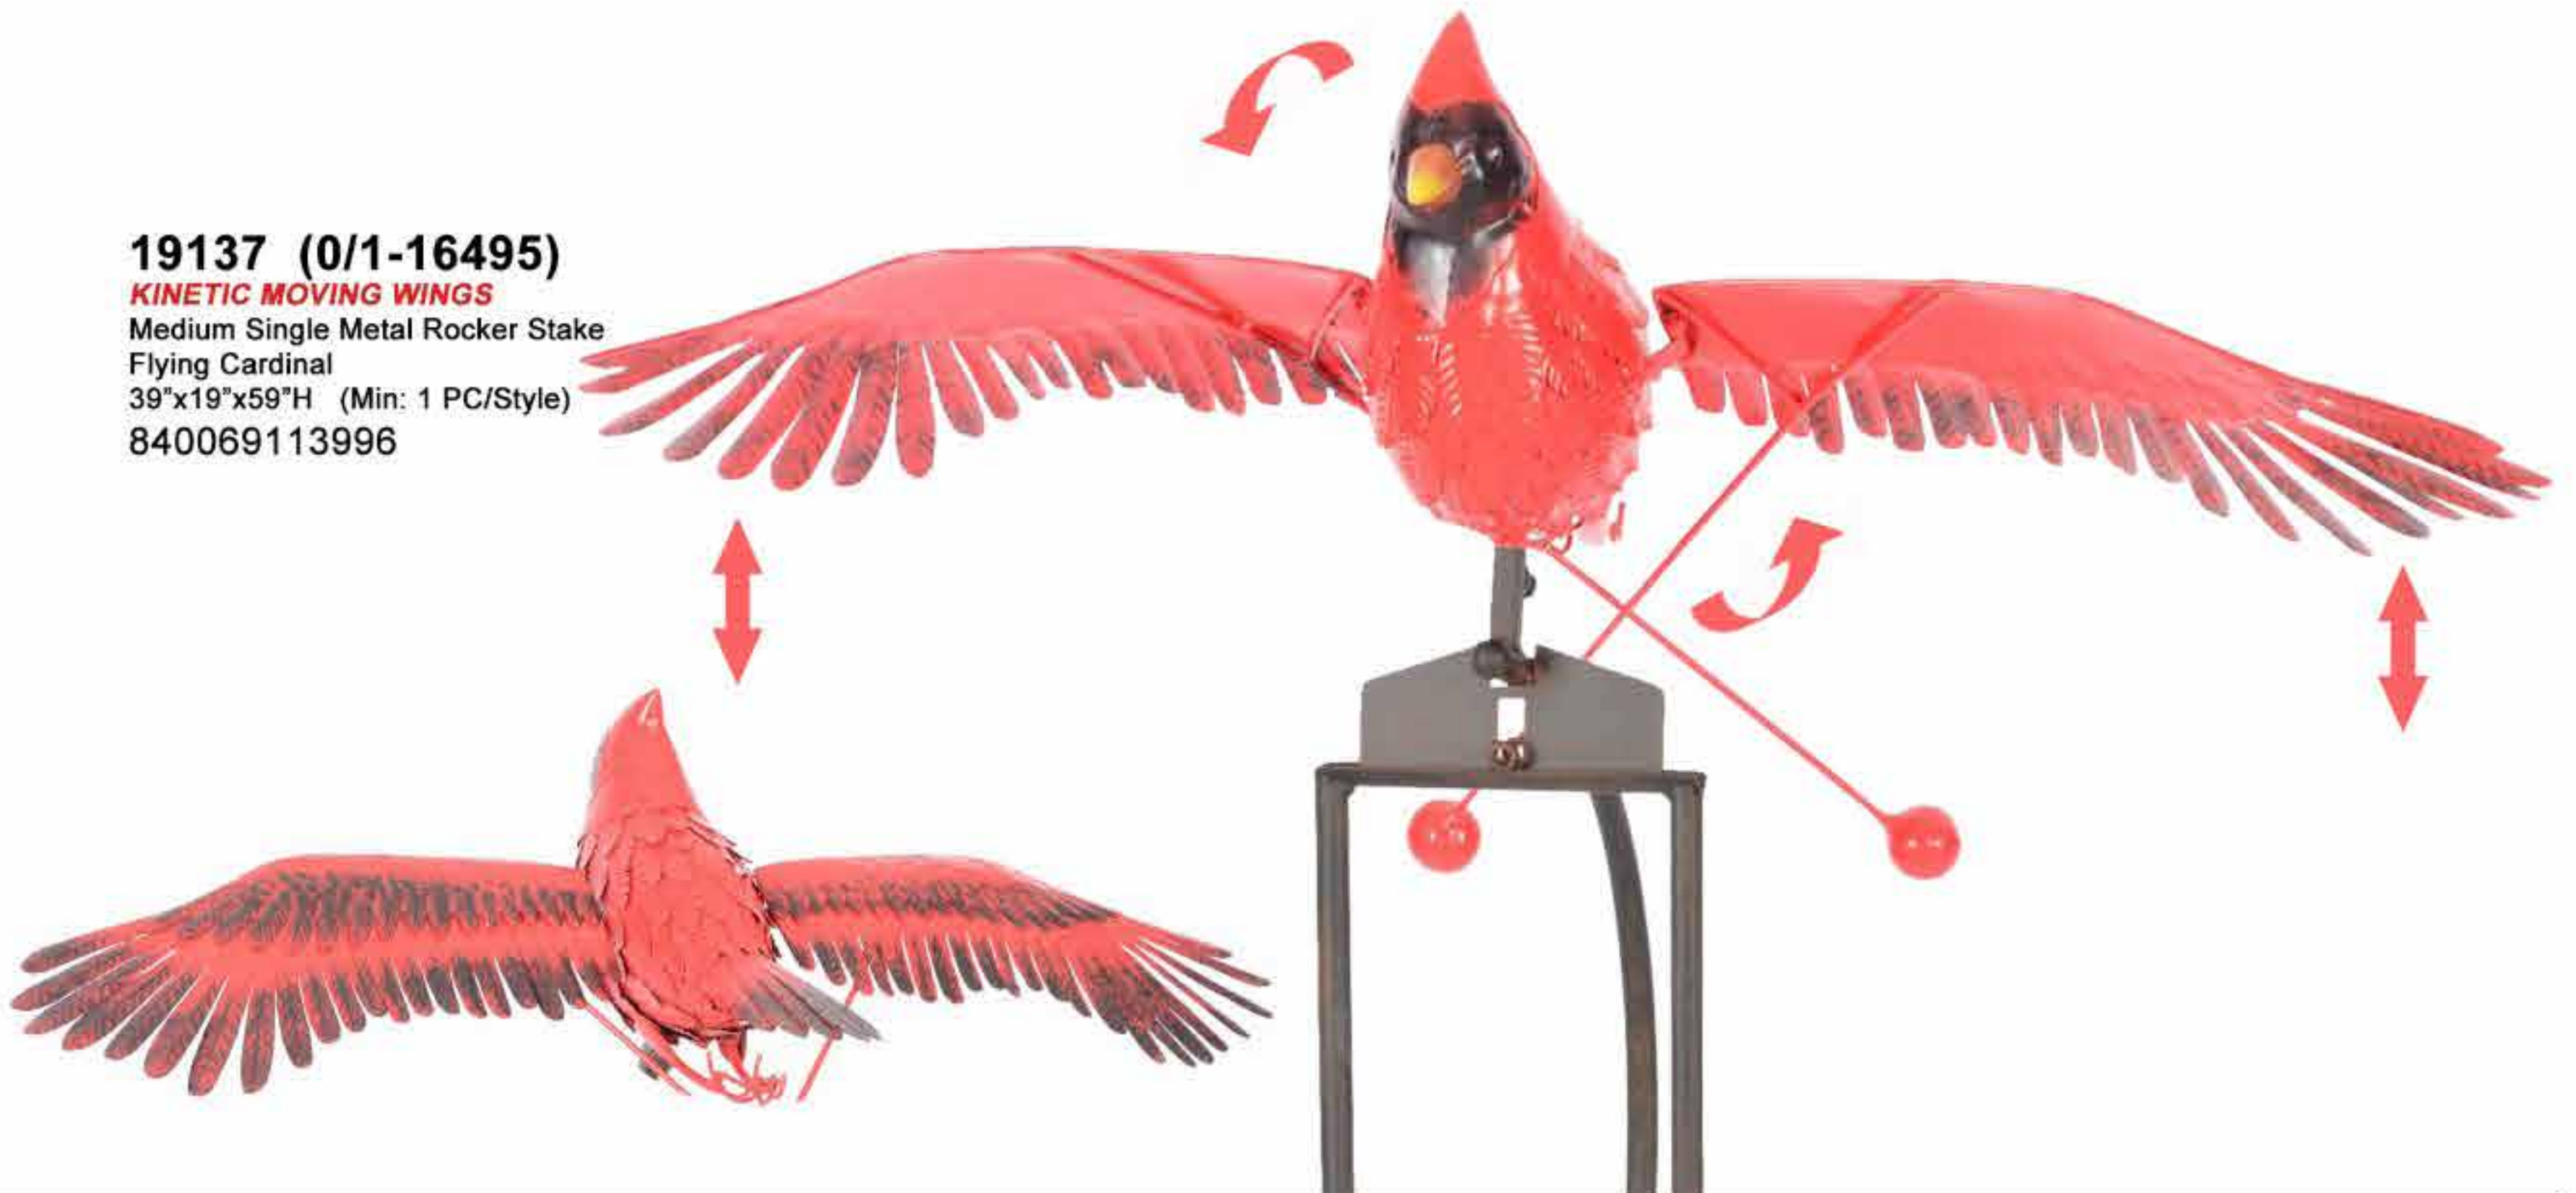

19138 (0/1-16495)

KINETIC MOVING WINGS
Medium Single Metal Rocker Stake
Flying Goose
38"x27"x58"H (Min: 1 PC/Style)
840069113989

**6-Pronged Sturdy
Ground Fork**

Tall Rustic Metal Three Birds Stakes

Each bird's wings
flap up and down