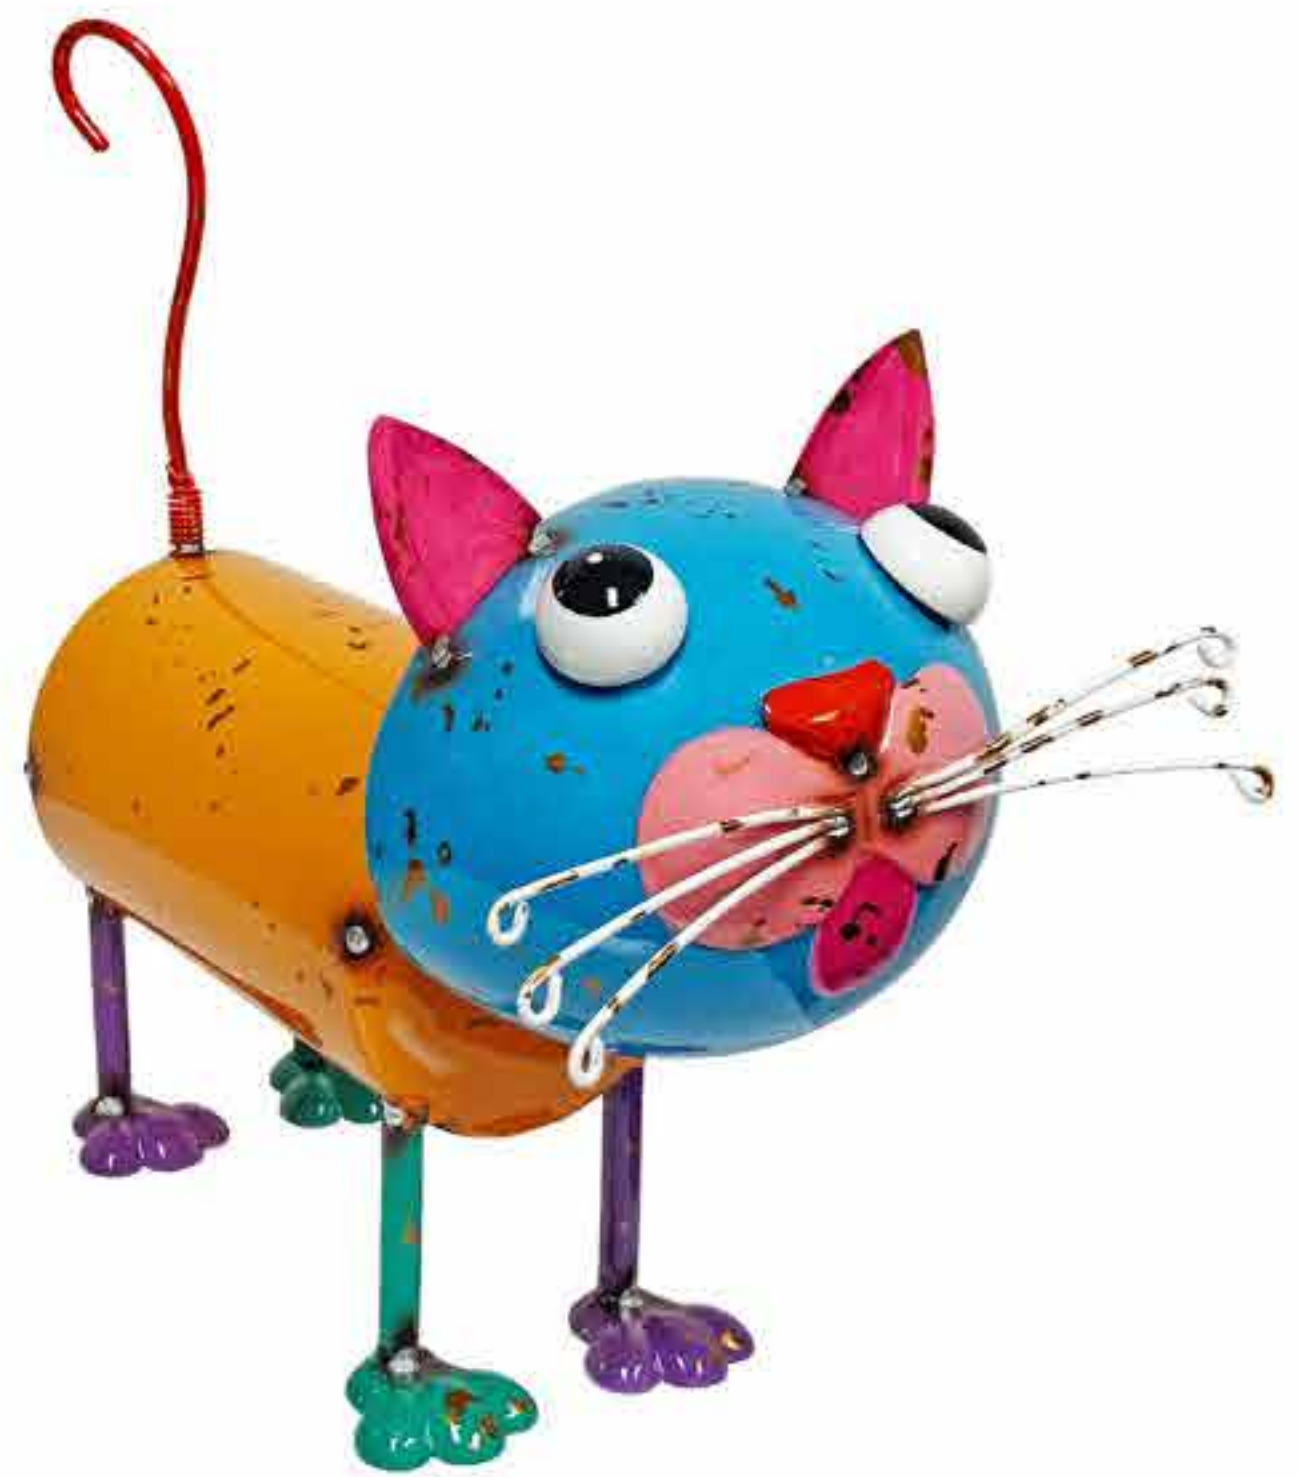

194039A (4/12-01595)

Colorful Enameled Metal Statue
Orange Head Cat
10"x6"x11"H (Min: 4 PCs/Style)
840069112630

194039B (4/12-01595)

Colorful Enameled Metal Statue
Blue Head Cat
10"x6"x11"H (Min: 4 PCs/Style)
840069112647