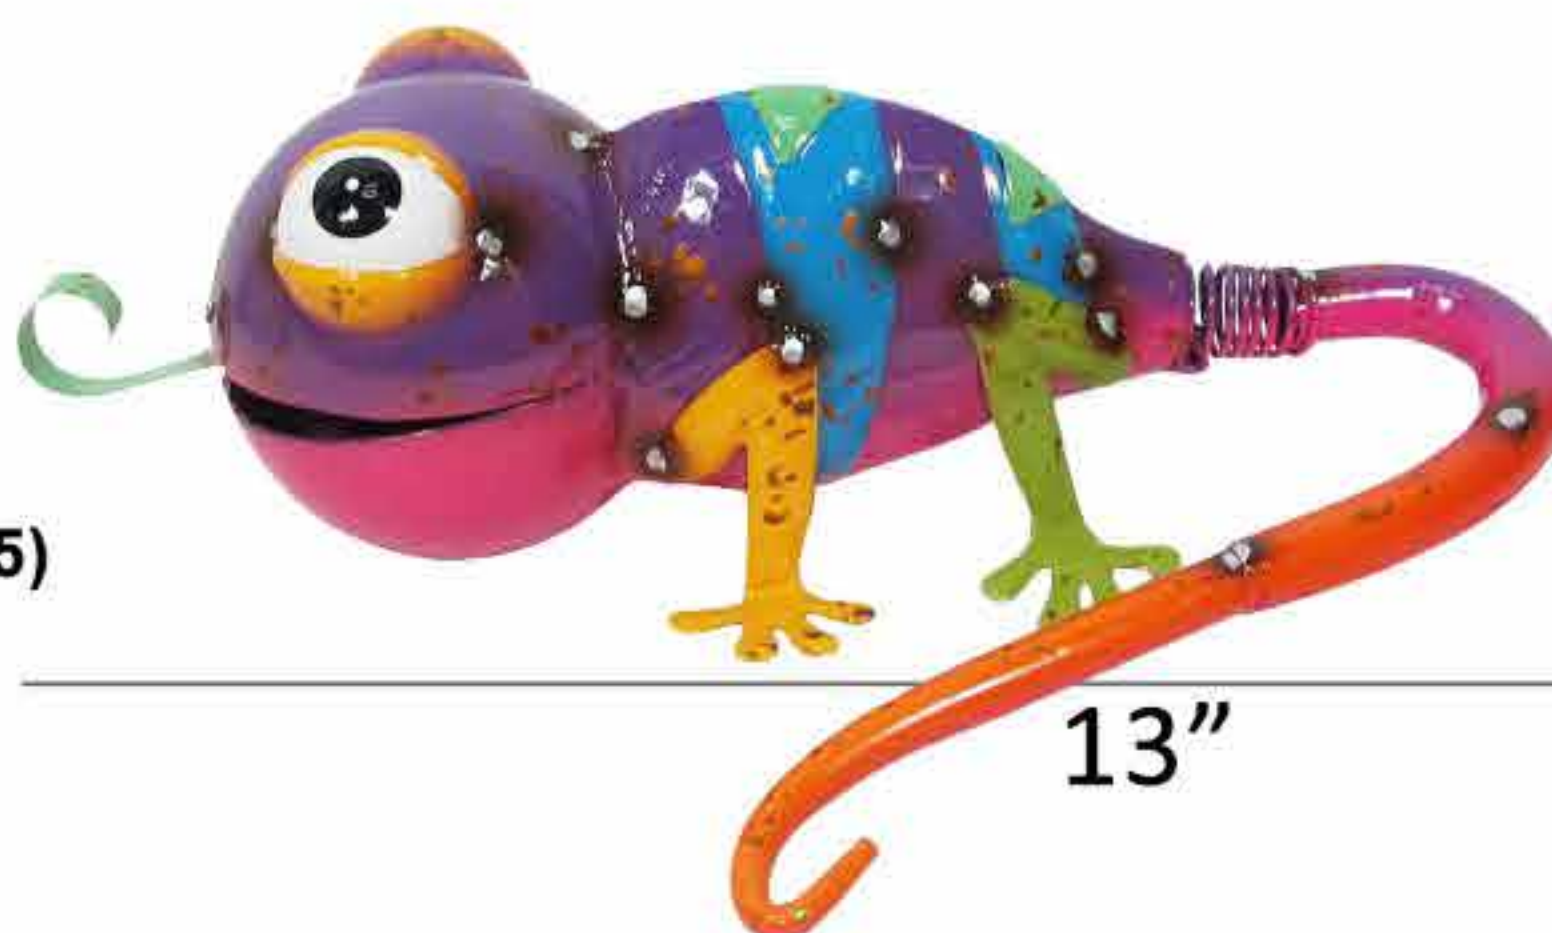

25" tall

25" tall

Colorful Hand Painted and Enameled

XL Lizard Statues

26"

21257A (0/4-04895)

Painted and Enameled Metal
Lizard Statue - Big Purple
26"x11"x8"H (Min: 2 PCs/Style)
840069115884

194050A (4/12-01895)