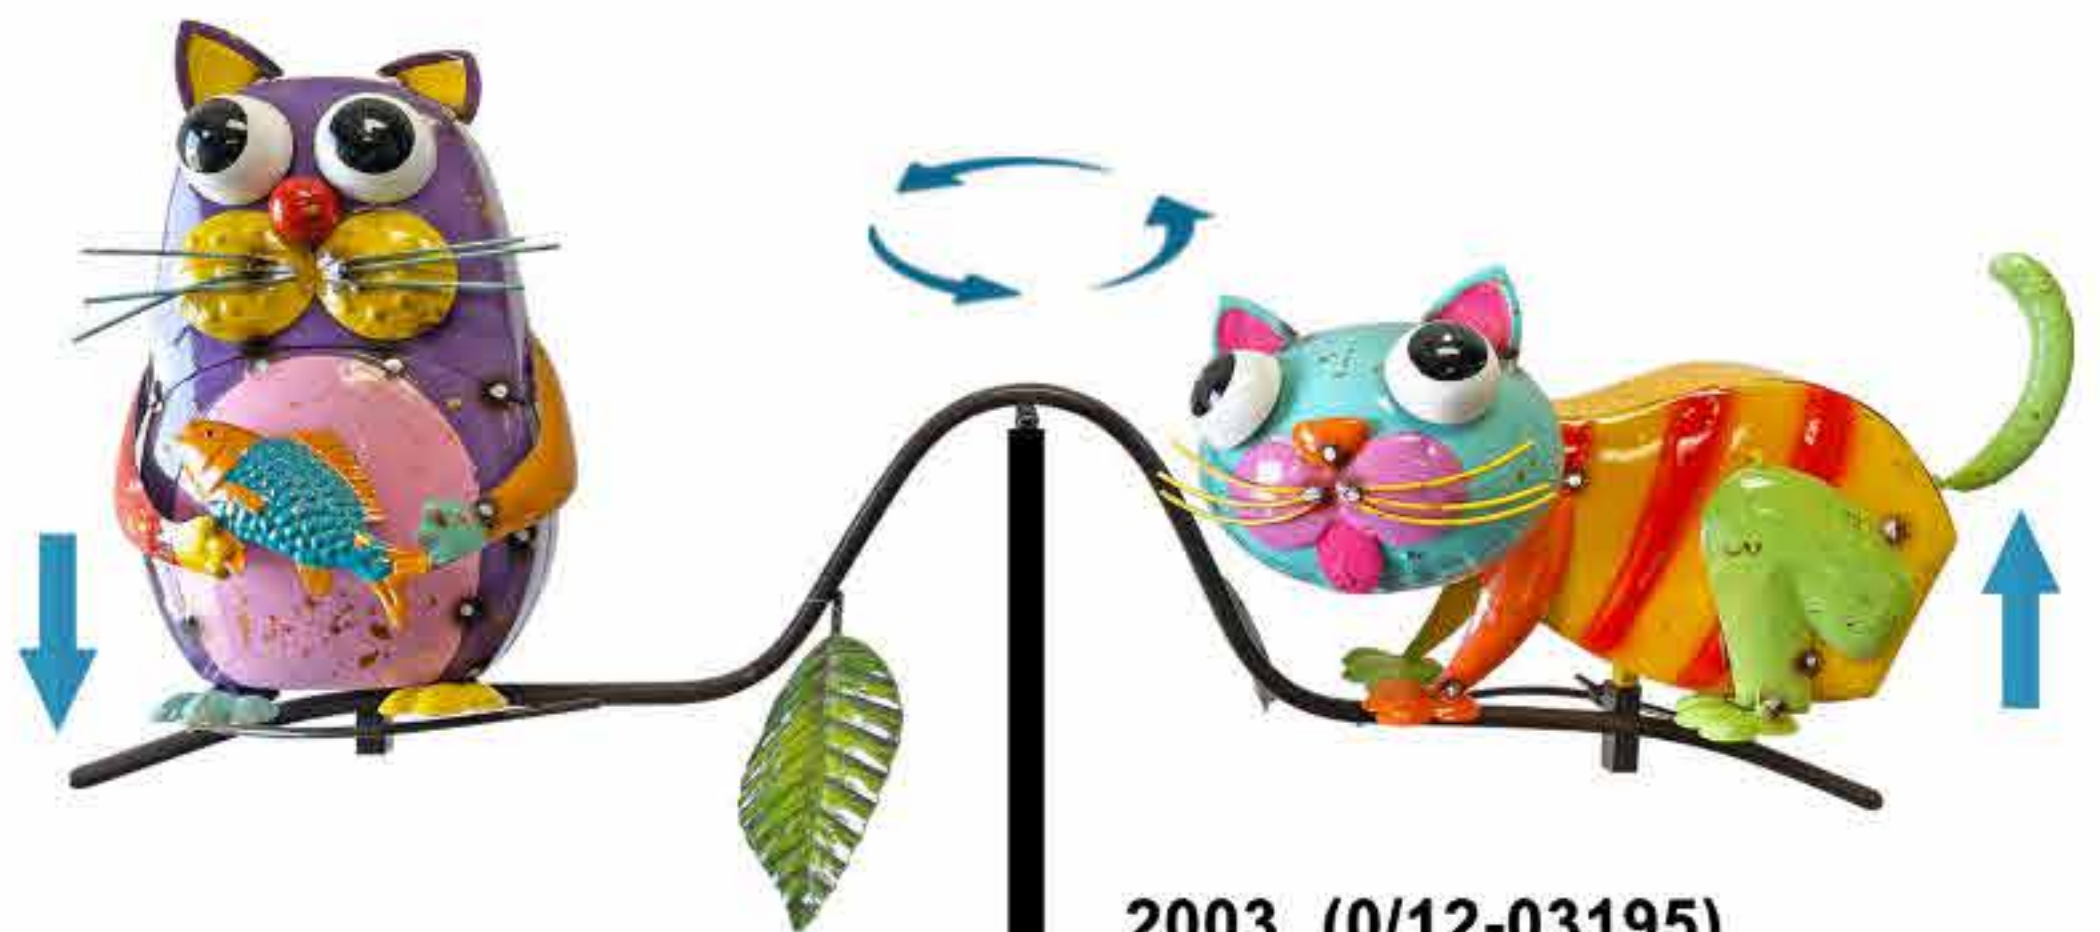

2003 (0/12-03195)
Painted and Enameled Single
Metal Balancer - Two Cats
32"x7"x57"H (Min: 2 PCs/Style)
840069115235