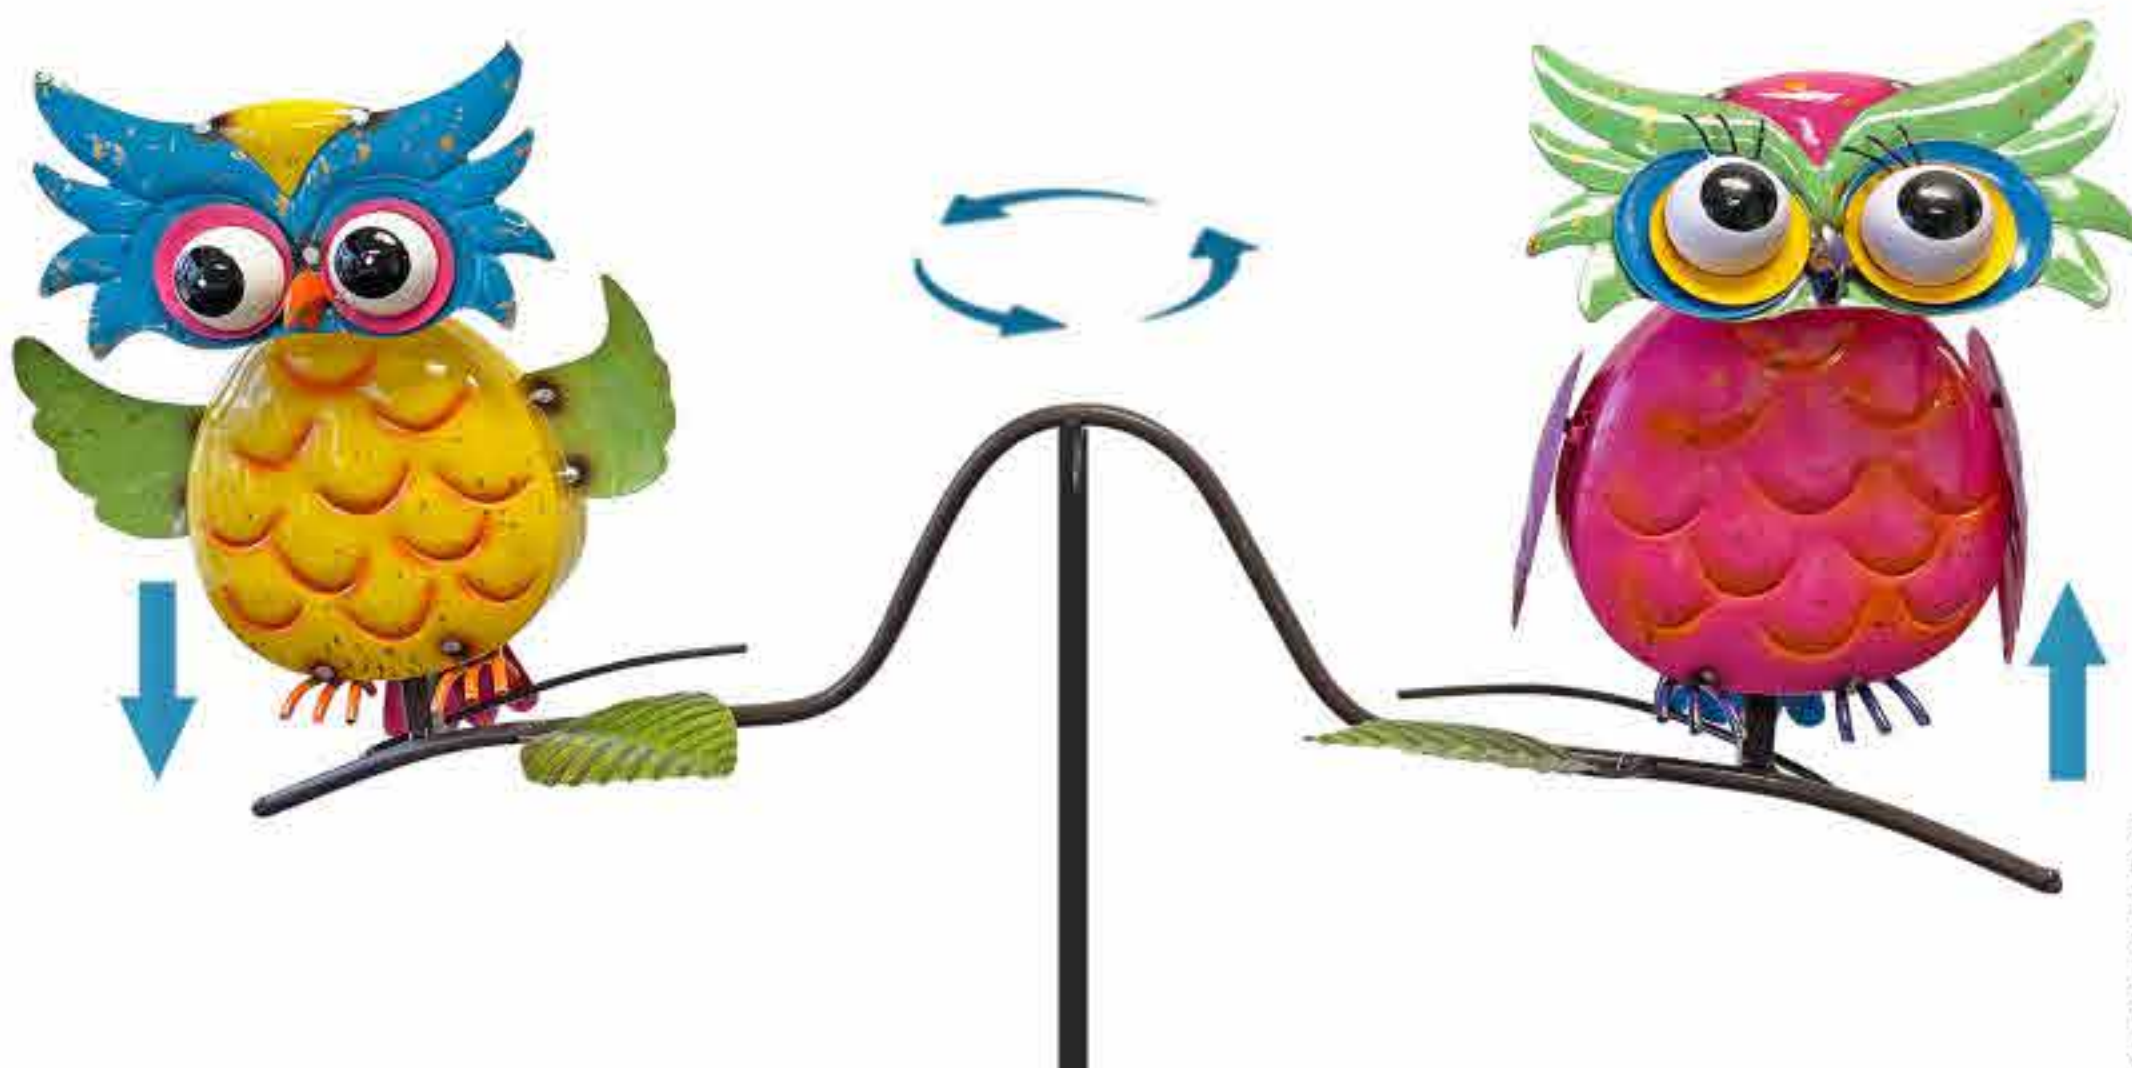

2006 (0/1-03195)
Painted and Enameled Single
Metal Balancer - Two Owls
32"x7"x57"H (Min: 2 PCs/Style)
840069115266