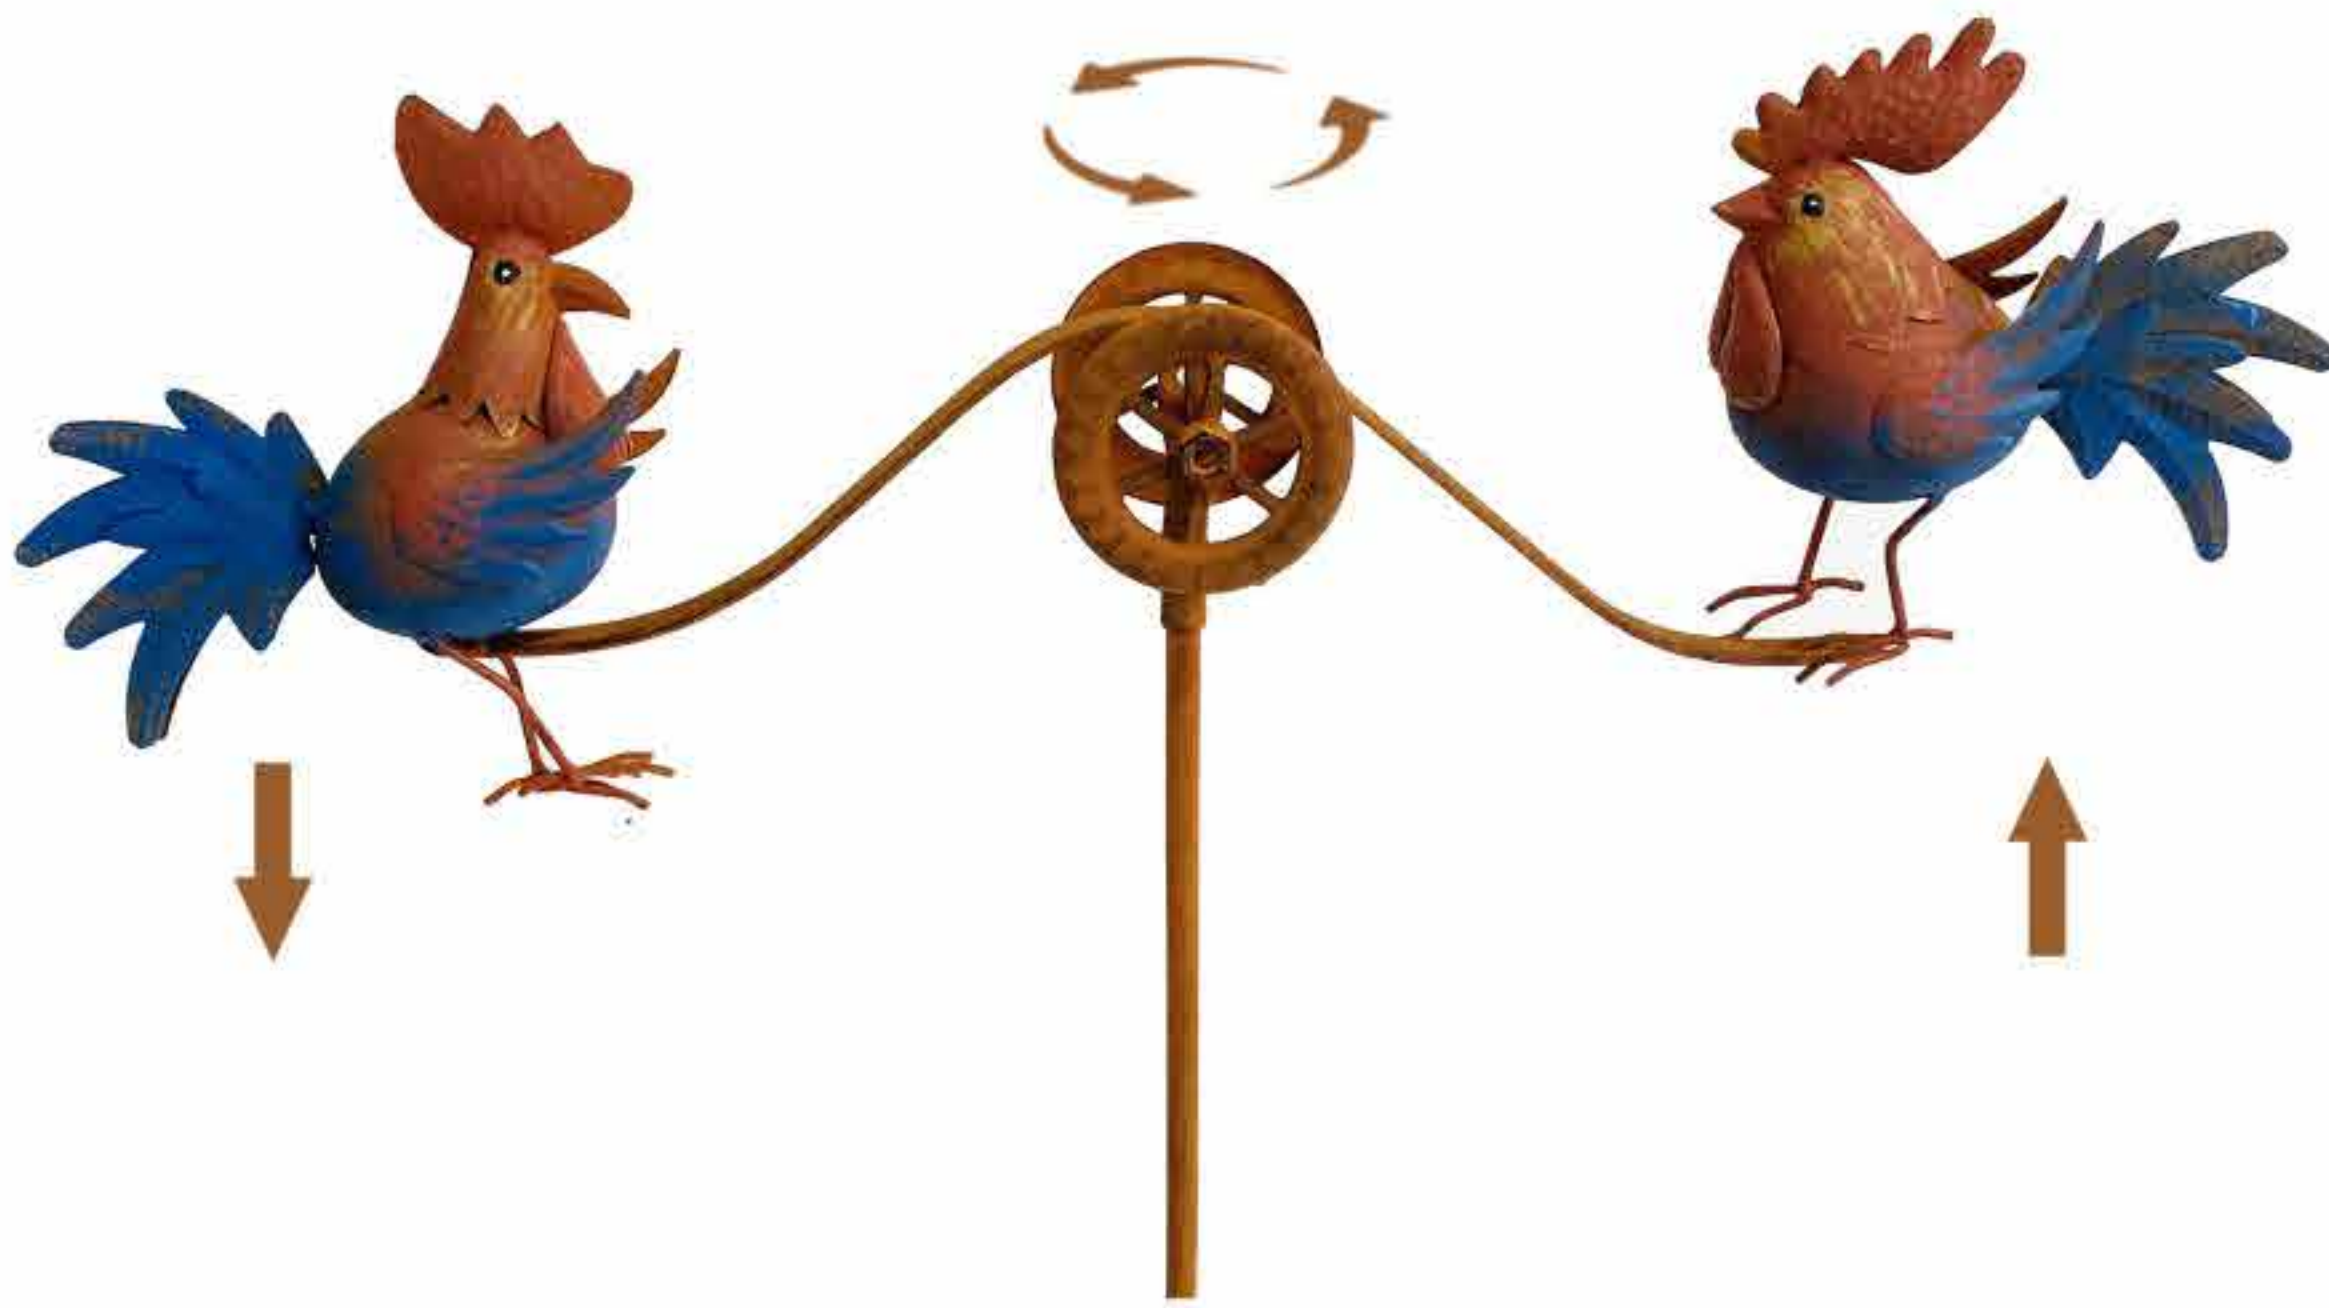

19114 (0/4-02595)
Rustic Metal Balancer on Wheel
Double Rooster
26"x4"x45"H (Min: 4 PCs/Style)
840069114382