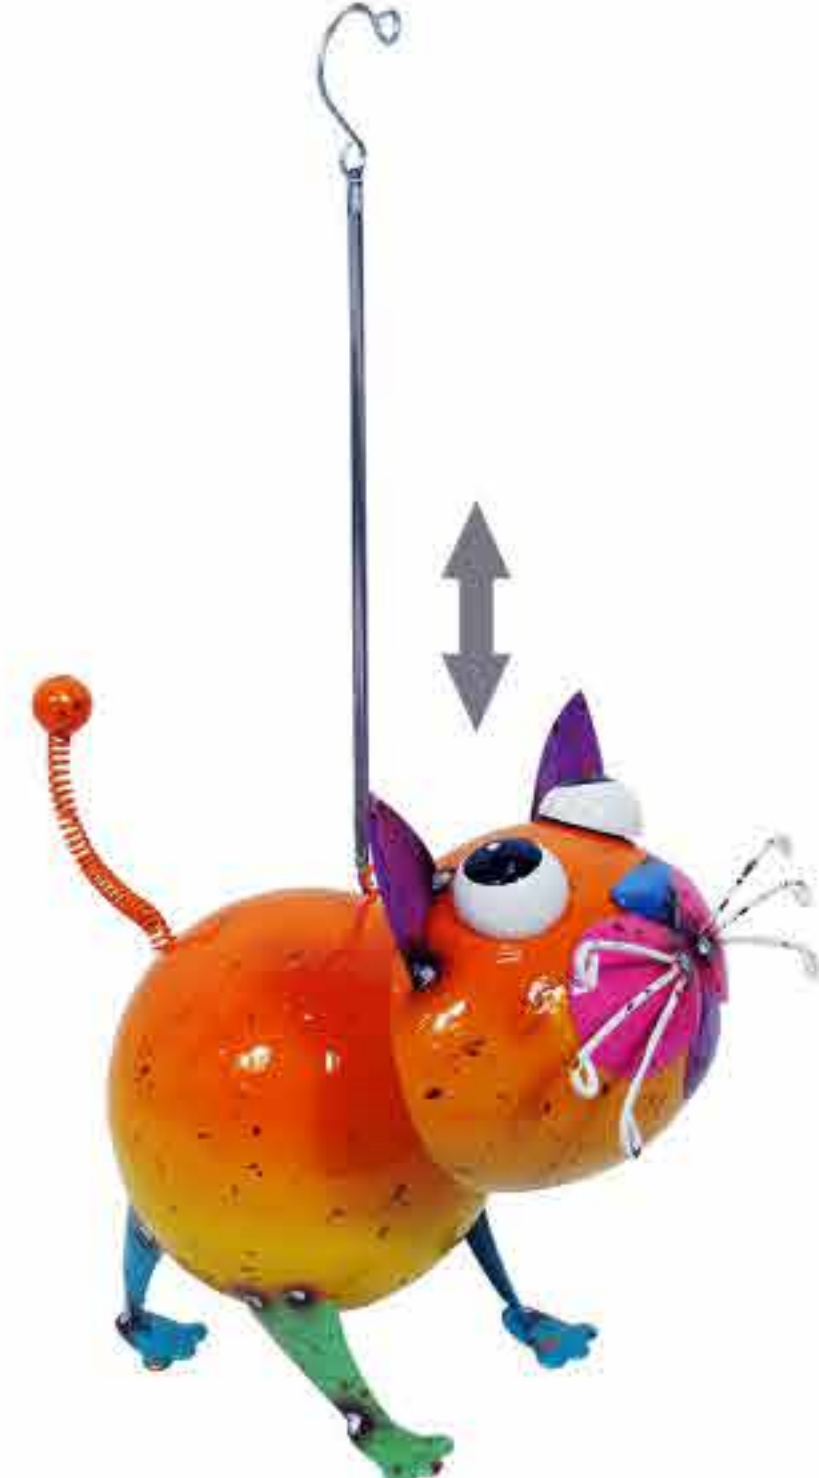

194069 (4/24-01795)

Hand Painted Bouncing Garden Ornament - Cat
9"x5"x12"H (Min: 4 PCs/Style)
840069112852