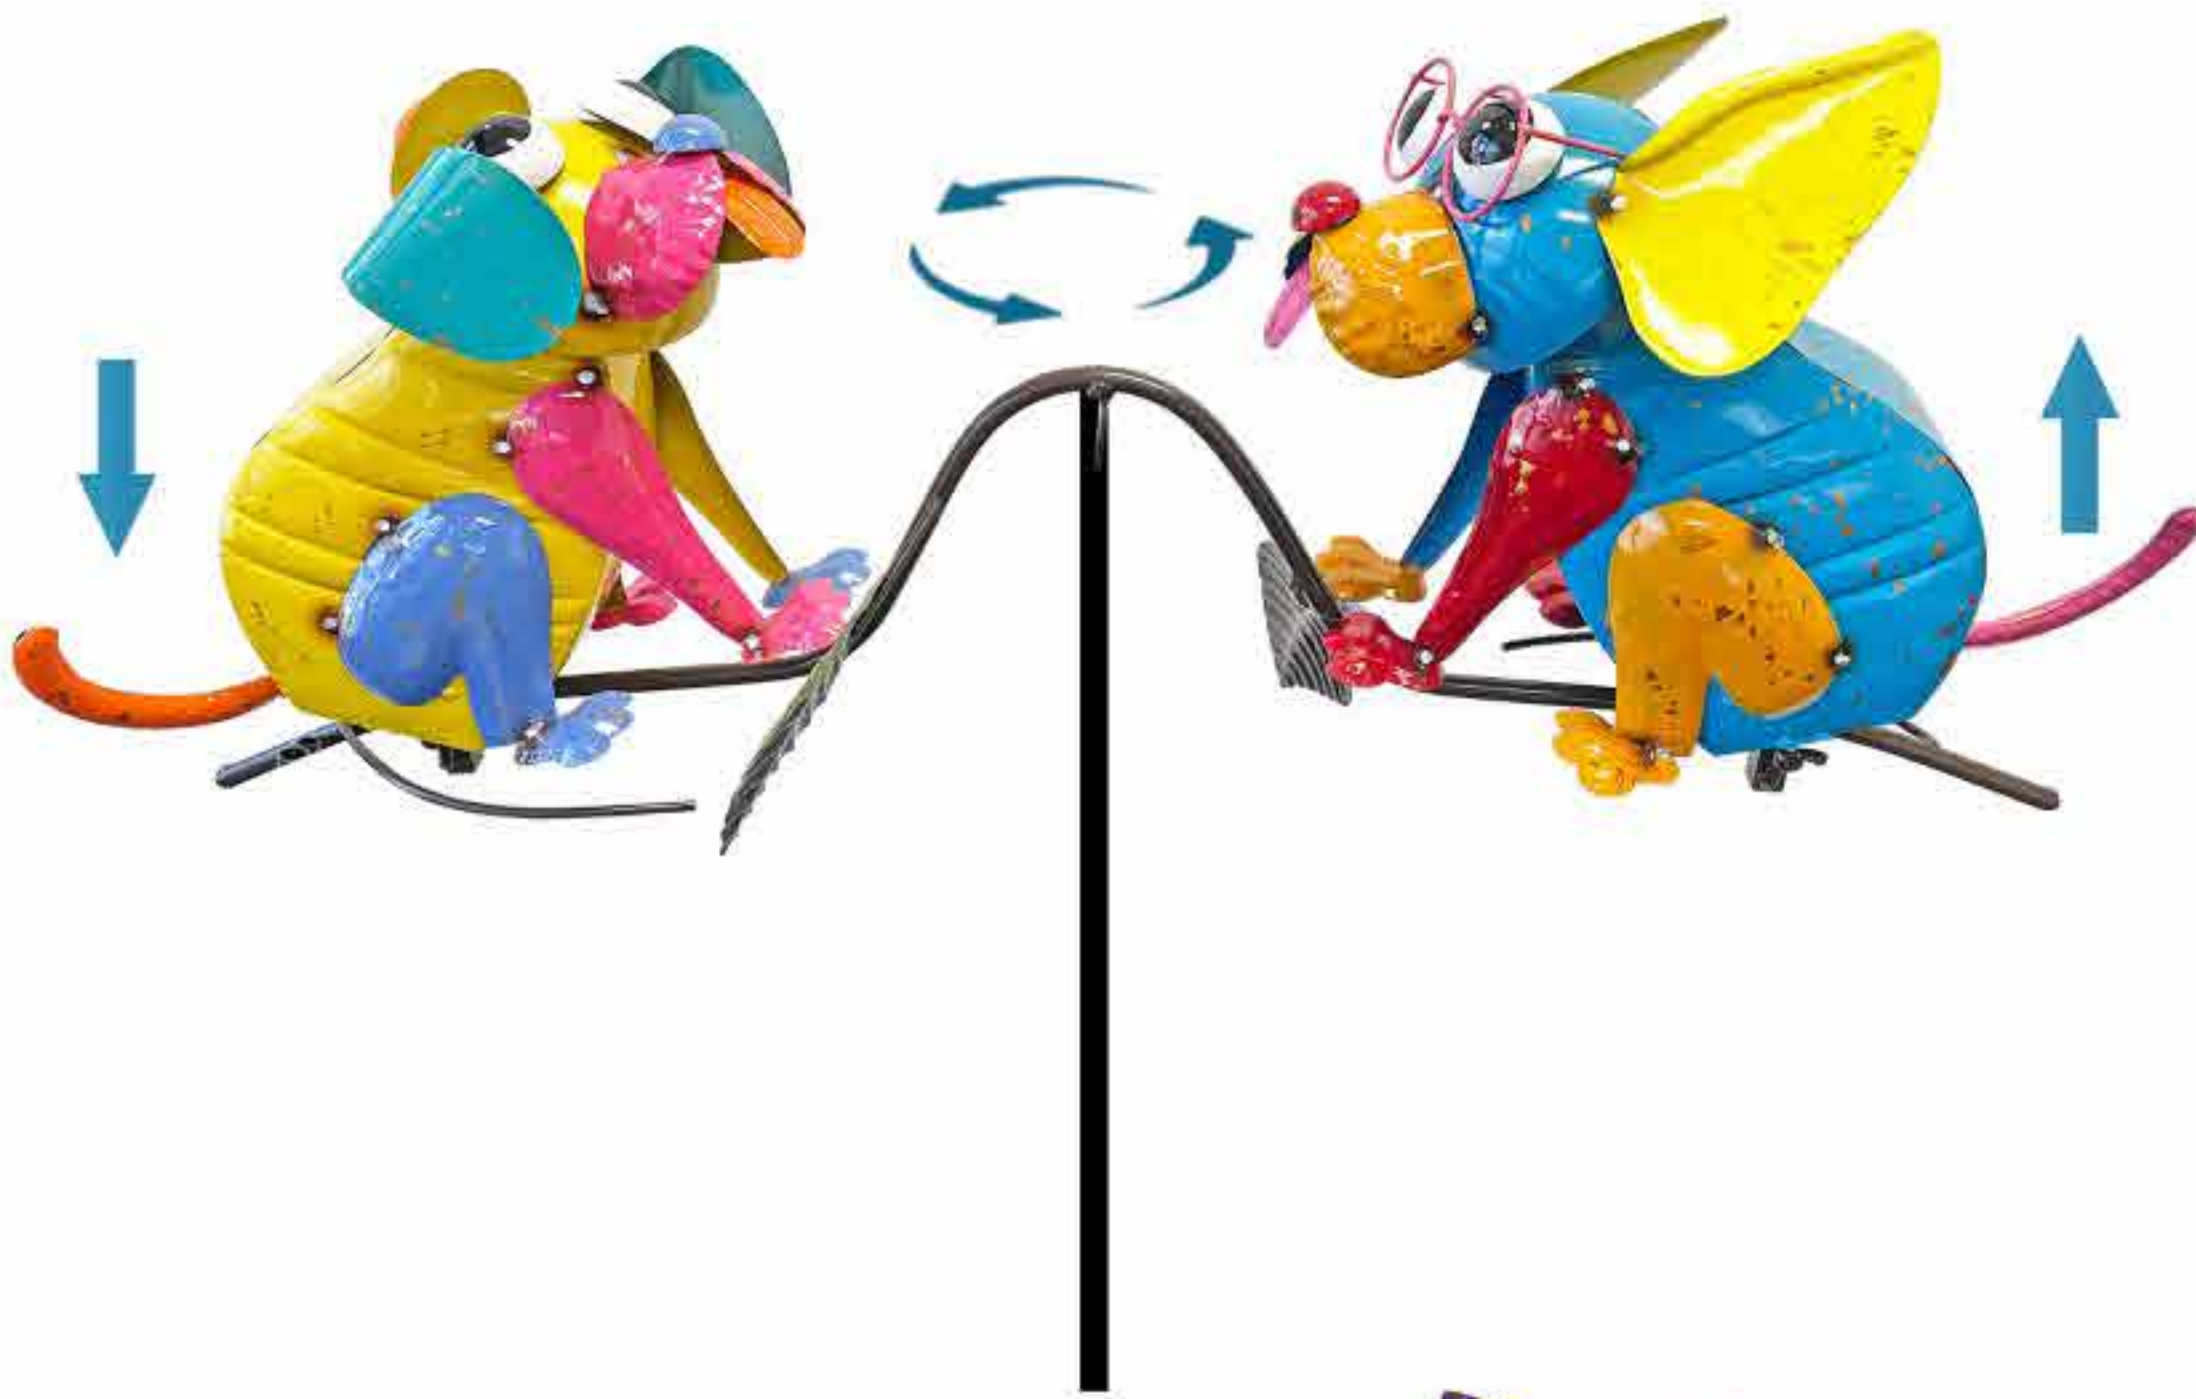

2002 (0/12-03195)
Painted and Enameled Single
Metal Balancer - Two Dogs
32"x7"x57"H (Min: 2 PCs/Style)
840069115228