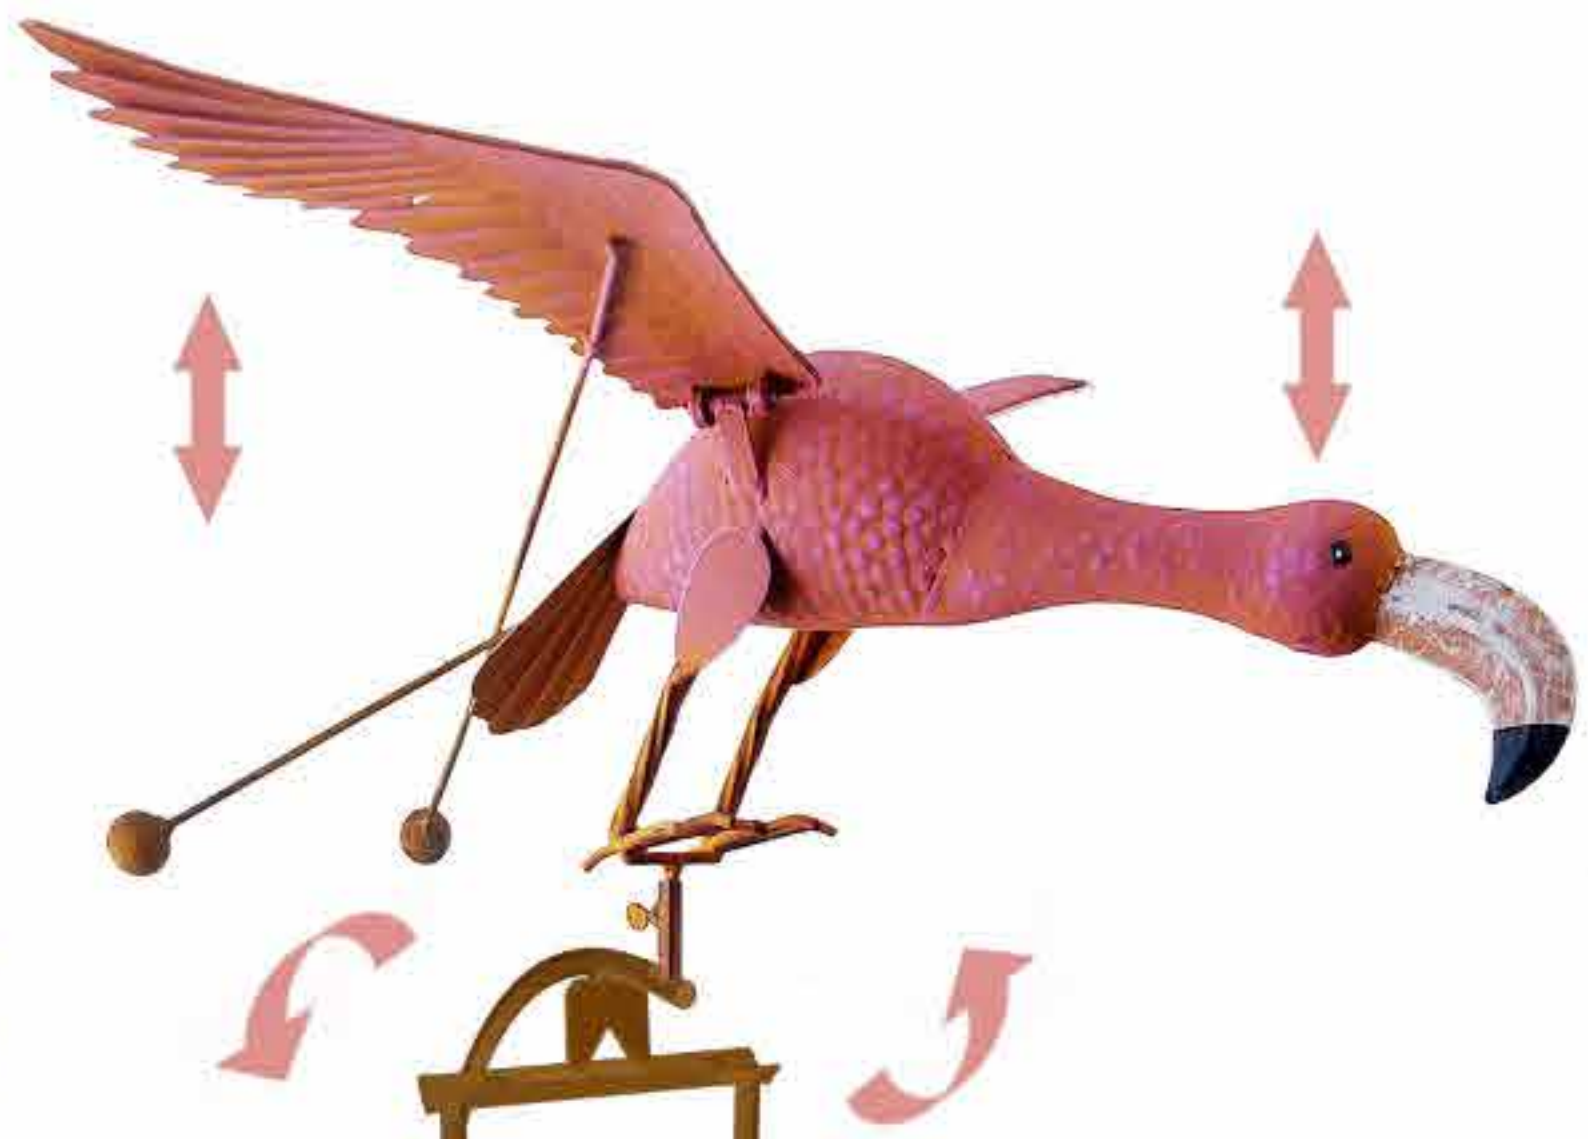

19975 (0/4-03895)
KINETIC MOVING WINGS
Rustic Metal Balancing Stake
Flamingo
25"x24"x54"H (Min: 4 PCs/Style)
840069117734