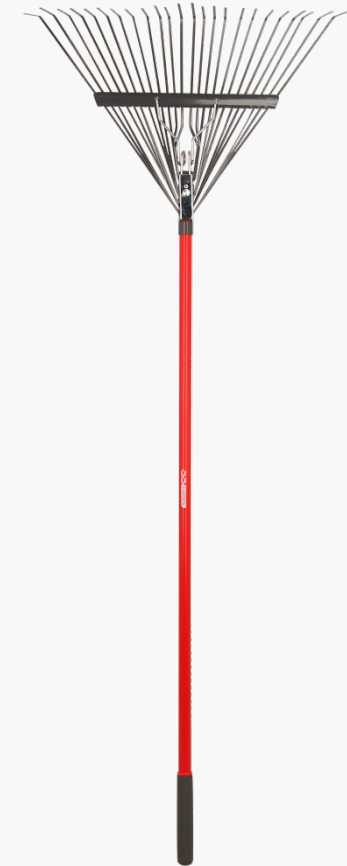

Long Handle Tools/Rakes

#3160 ADJUSTABLE STEEL RAKE

- Adjusts from 7.5 in. - 23 in. wide
- Locks in any position
- Uses minimal storage space

#3125 24 in. DELUXE SPRINGBACK RAKE

- 24 in. wide with continuous tempered steel tines
- Hardwood handle
- Bolt-thru head

#3162 24 in. CONTRACTOR GRADE SPRINGBACK RAKE

- Tempered steel tines for greater strength and longer life
- Fiberglass handle for greater durability - will not rot or splinter
- Wood reinforced core for extra strength