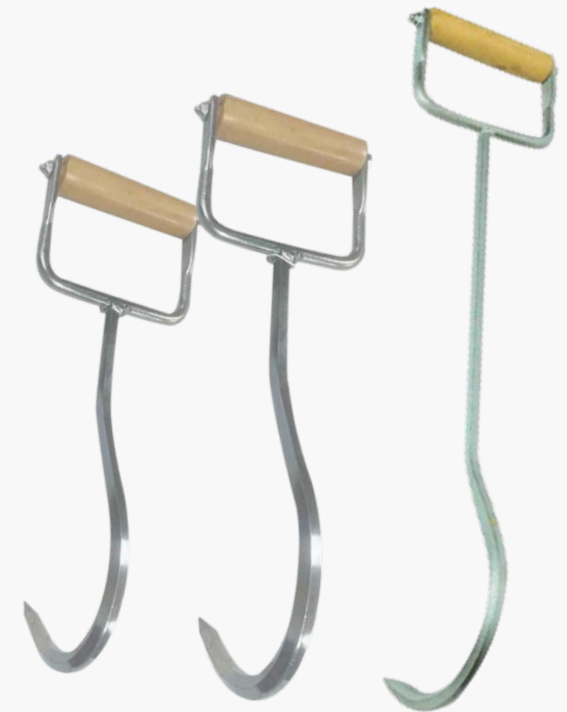

GARDEN "T" MARKERS

#6377 6 in. - 10 pieces

#6378 8 in. - 25 pieces

- Easily mark and identify your plants

#6929 3 WAY SOIL METER

- Accurate and easy-to-use
- Instructions included
- No batteries required
- Monitors light, moisture, and PH

Plant Support & Others

#6411BG

AII-PURPOSE GARDEN BAG

- Pop-up bag design
- Polyester material with carrying handles
- 32 gallons

#6380BG

KNEELING PAD

- Multi-purpose use with carry handle
- Size: 16.25 in. x 7.25 in. x .75 in.

STANDARD "D" STYLE HAY HOOK

#6911 11 in.

#6913 13 in.

#6918 18 in.

- Improved shape, curved hook
- Comfort grip

#6915

SPIKED SHOES

- Sturdy plastic construction with adjustable straps
- Zinc alloy buckle keeps straps secure
- Thirteen - 2 in. spikes on each spiked shoe
- One size fits most

#6584

GARDEN KNEELER

- Durable steel frame with rust-free coating
- Can handle up to 250lbs of weight
- Reduce aches and pains while gardening with seated and kneeling comfort
- Open size: 60*26*47.5 cm