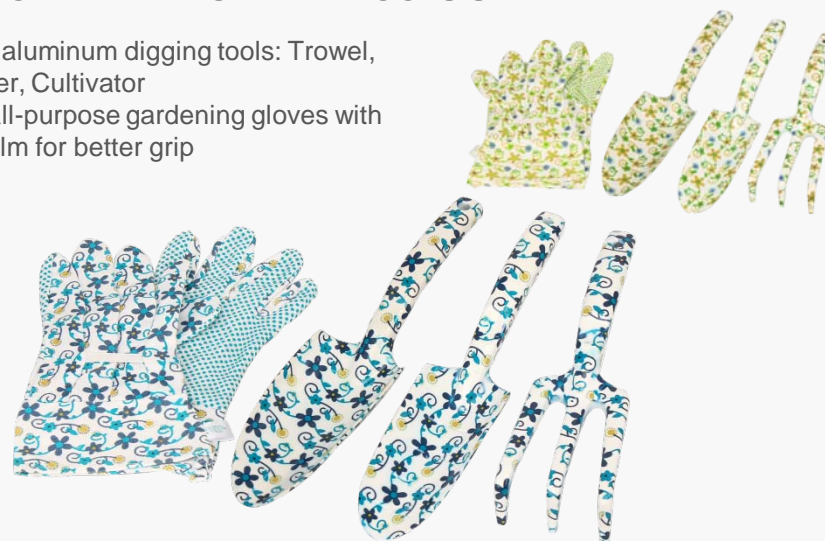

#2870BG

4PCS FLORAL PRINT GARDEN TOOLS SET

- 3 durable aluminum digging tools: Trowel, Transplanter, Cultivator
- 1 pair of all-purpose gardening gloves with textured palm for better grip