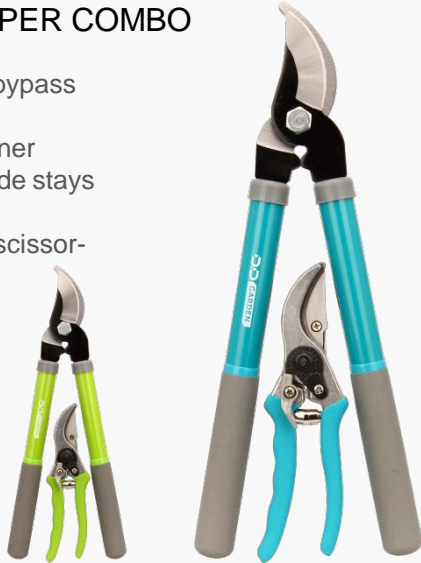

#1808 DROP FORGED PRUNING SET

- Heavy duty springs
- Easily taken apart for sharpening and cleaning
- Comfortable cushion grips

▶▶▶ Cutting Tools

#1879BG PRUNER/LOPPER COMBO

- 15 in. Compact bypass lopper
- 8 in. Bypass pruner
- Heat-treated blade stays sharp longer
- Cuts with clean scissor-like action