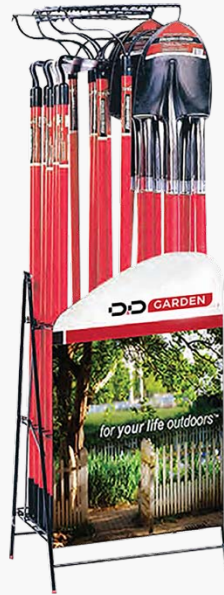

#1941D MINI WATERING AND CUTTING DISPLAY

- Display includes:
- Water nozzles
 - Water wands
 - Loppers
 - Pruners
 - Hedge shears

#1810D CUTTING TOOL DISPLAY

- Display includes:
- Household shears
 - Pruners
 - Loppers
 - Hedge shears
 - Grass shears
 - Folding saws

#1850D CUTTING / DIGGING TOOL DISPLAY

- Display includes:
- Pruners,
 - Loppers,
 - Hedge shears,
 - Grass shears,
 - Folding saws,
 - Stainless steel hand tools

Displays

#3919D LONG HANDLE TOOL DISPLAY

- Display includes:
- Shovels
 - Rakes
 - Hoes

#3962D CONTRACTOR RAKE DISPLAY

- Display includes:
- 24 pieces - contractor rake

#4486D 50 ft. SELF COILING HOSE DISPLAY

- Display includes:
- 24 pcs Coiling Hose
 - 3/8 in. x 50 ft. with 8 pattern Nozzle

#6957D CLEAR PLASTIC SAUCER DISPLAY

- Display includes:
- 50 pieces - 4 in., 6 in.
 - 25 pieces - 8 in., 10 in., 12 in.
 - Preloaded shelf display

Displays

#6960D SUPER STEEL STAKE DISPLAY

Display includes: