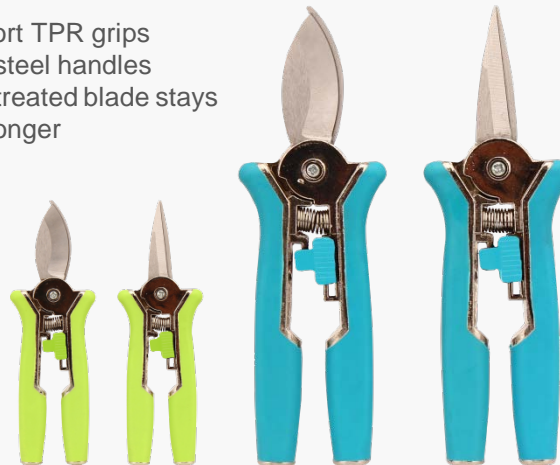

#1883BG PRECISION FLORAL SHEARS / BYPASS PRUNER COMBO

- Comfort TPR grips
- Alloy steel handles
- Heat-treated blade stays sharp longer