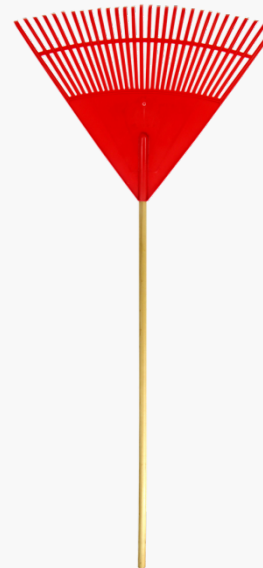

#3130 30 in. POLY FAN RAKE

- Reinforced durable poly tines
- Hardwood handle