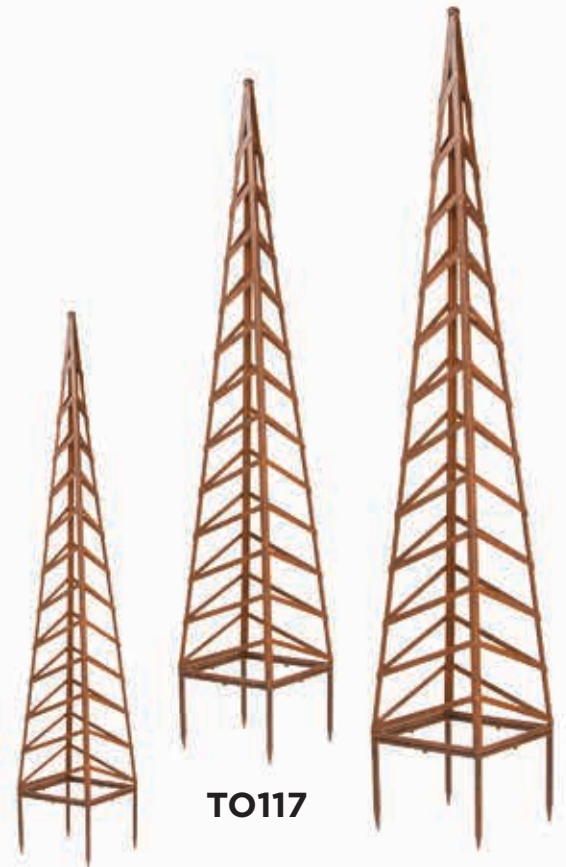

**SUPER SAVER
ASSORTMENT
SEE PAGE 6
TOPKH20**

**TO101 4/Cs.
Firecracker
with Ball Topiary**
11" Diam. x 45"H + stakes

**TO102 4/Cs.
Tall Firecracker
with Ball Topiary**
15" Diam. x 60"H + stakes

**TO103 4/Cs.
Small Spiral Topiary**
14" Diam. x 43"H + stakes

**TO104 4/Cs.
Large Spiral Topiary**
16" Diam. x 55"H + stakes

**TO105 2/Cs.
Medium Tower
Topiary**
13" x 13" x 54"H + stakes

**TO117 1 Set/Cs.
Solera Topiaries**
Set of 3
Small
8" x 8" x 40"H + stakes
Medium
10" x 10" x 57"H + stakes
Large
12" x 12" x 74"H + stakes

TO117

**ALL ITEMS
AVAILABLE IN**

Natural Patina

Black (-BLK)

Order **Black** by 10/1/24 unless otherwise noted