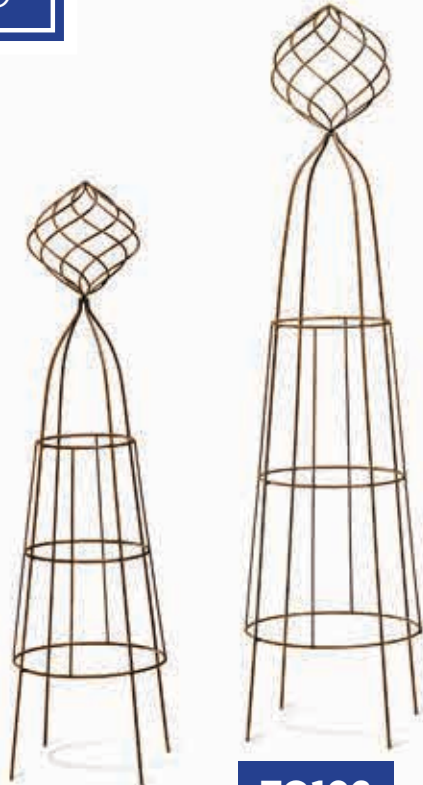

**SUPER SAVER
ASSORTMENT
SEE PAGE 6
TOPKH20**

**TO101 4/Cs.
Firecracker
with Ball Topiary**
11" Diam. x 45"H + stakes

TO101
TOPKH20
Pg. 6

TO102
TOPKH20
Pg. 6

**TO102 4/Cs.
Tall Firecracker
with Ball Topiary**
15" Diam. x 60"H + stakes

**TO103 4/Cs.
Small Spiral Topiary**
14" Diam. x 43"H + stakes

**TO104 4/Cs.
Large Spiral Topiary**
16" Diam. x 55"H + stakes

**TO105 2/Cs.
Medium Tower
Topiary**
13" x 13" x 54"H + stakes

**TO117 1 Set/Cs.
Solera Topiaries**
Set of 3
Small
8" x 8" x 40"H + stakes
Medium
10" x 10" x 57"H + stakes
Large
12" x 12" x 74"H + stakes