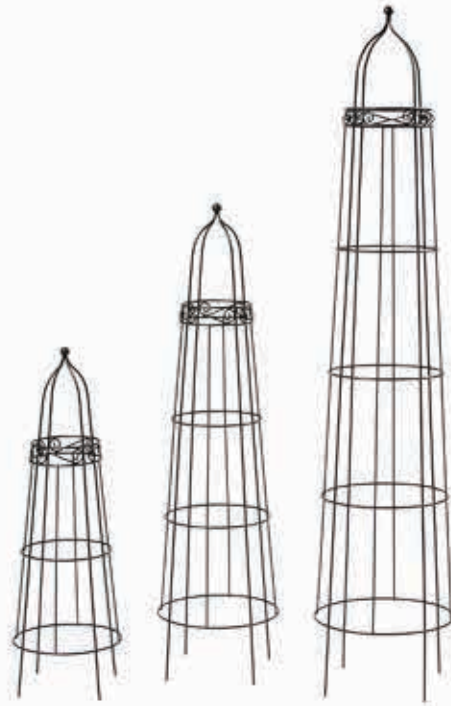

**SUPER SAVER
ASSORTMENTS
SEE PAGE 2**
DSTR3H23
DSTRPK55

available
in Black
only

RN203SETB
DSTRPK55 Pg. 2
6" ground stakes

RN203SETB (2 Sets)
"S" Topiaries

Small 11"L x 11"W x 30"H
Medium 12.5"L x 12.5"W x 42"H
Large 14"L x 14"W x 60"H
ALL with 6" ground stakes

TO215 2 Sets/Cs.
Arch Top Topiaries

Set of 2
Small 12" Diam. x 36"H + stakes
Large 15" Diam. x 50"H + stakes