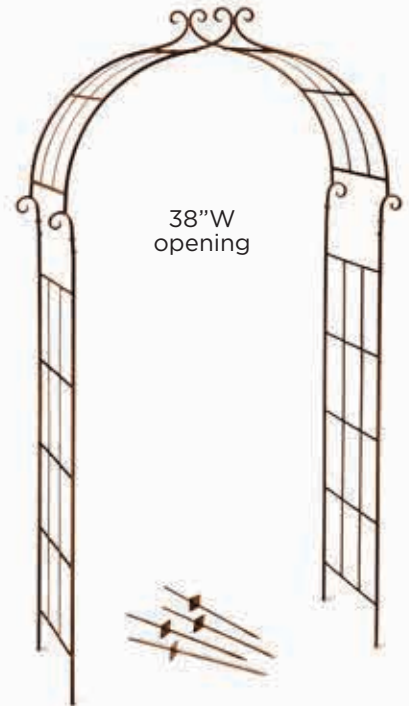

38"W opening

AR201/107