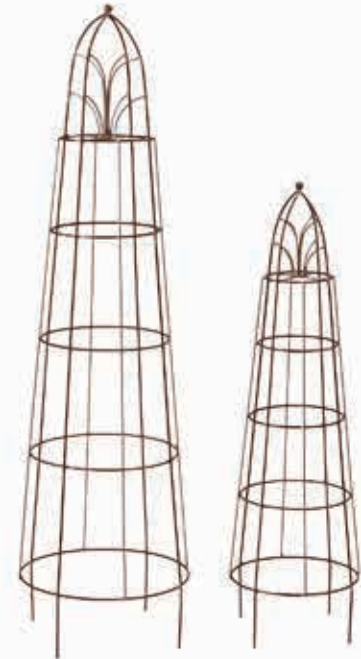

TO215

DSTR3H23 Pg. 2
TOPKH20 Pg. 6