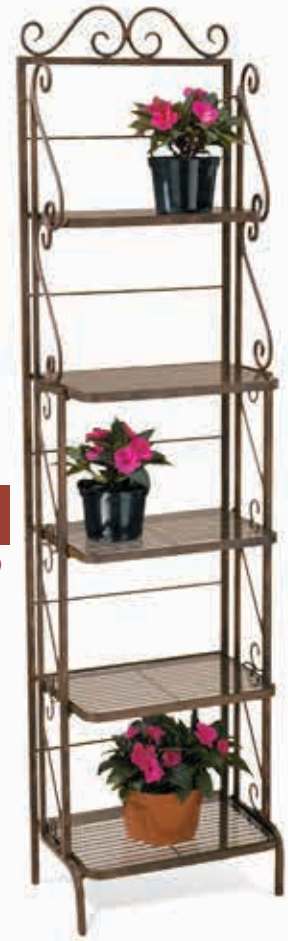

BR107
PLNTRK10
Pg. 4

BR107 1/Cs.
Skinny Bakers Rack
18"W x 12"D x 73"H
GL207 Glass Available