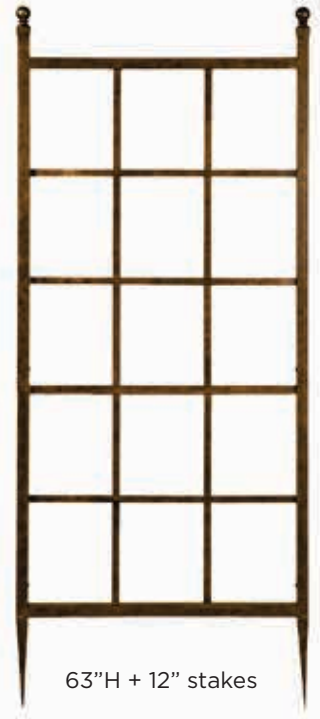

63"H + 12" stakes

TR111

ALL ITEMS AVAILABLE IN

- Natural Patina
- Black (-BLK)

Order Black by 10/1/24 unless otherwise noted