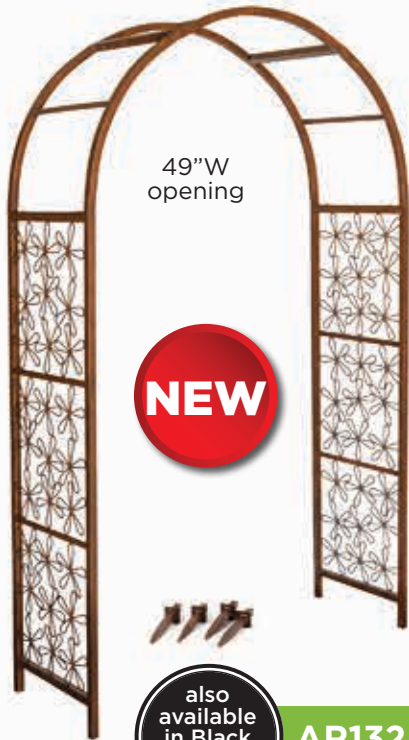

49"W opening

NEW

also available in Black year round

AR132
ARCHPK4
Pg. 1
DAISYPK14
Pg. 2