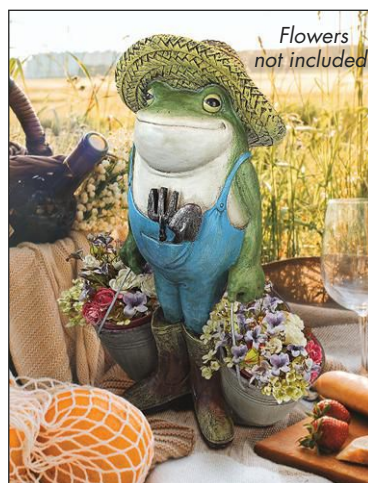

QL-180583  
Each 14"Wx8"Dx14"H. 3 lbs.

**Big Olde Bullfrog King Garden Statue**

FU-83225  
24"Wx11"Dx29"H. 26 lbs.

**The Most Interesting Toad in the World Frog Statue**

FU-84648  
24"Wx12"Dx13½"H. 10 lbs.

Flowers not included.

**Buckets the Garden Frog Planter Statue**

HF-300718  
11½"Wx6"Dx17½"H. 5 lbs.

**Great Green Barred Frog Statue**

NE-130060  
50"Wx45"Dx37"H. 103 lbs.