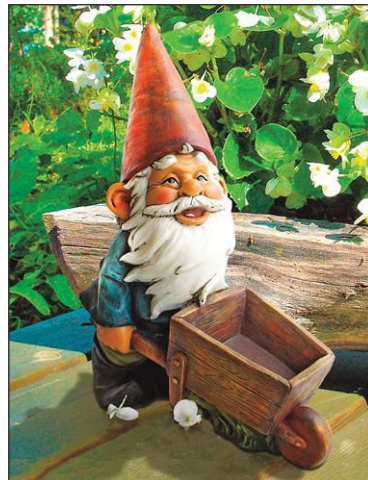

**Stinky the  
Garden Gnome Statue**

QM-2432400  
5½"Wx5"Dx9½"H. 1 lb.

**Wheelbarrow Willie  
Garden Gnome Statue**

QM-2433000  
9½"Wx5"Dx12½"H. 2 lbs.

**Mr. Bad Attitude  
Unwelcoming Gnome Statue**

AL-170011  
4½"Wx3½"Dx8"H. 1 lb.