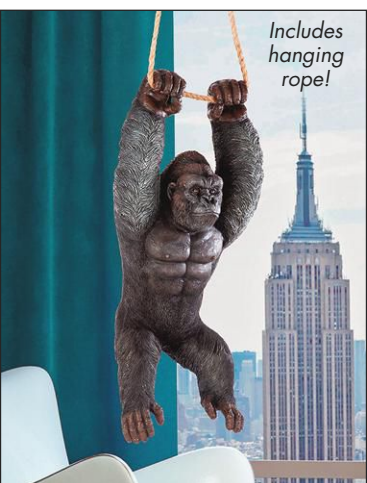

Includes hanging rope!

**Makokou the Climbing Monkey Statue**

NG-32154  
9"Wx8½"Dx20"H. 6 lbs.

Includes hanging rope!

**Chico the Chimpanzee Hanging Statue**

QM-2673300  
7"Wx6½"Dx16"H. 3 lbs.

Includes hanging rope!

**Pongo the Baby Orangutan Hanging Statue**

NE-867215  
13"Wx10"Dx29"H. 7 lbs.

Includes hanging rope!

**Great Ape Hanging Gorilla Statue**

QM-2958300  
10½"Wx8"Dx24"H. 8 lbs.

**Curly the Chimpanzee Funny Monkey Statue**