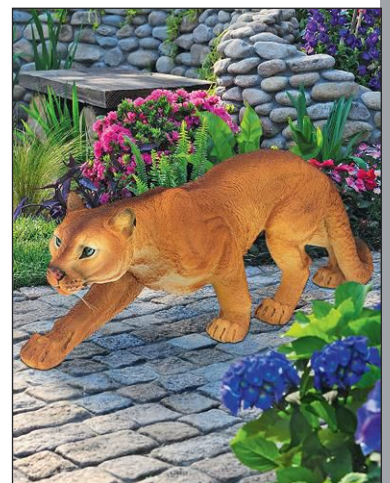

QM-24216001  
4"Wx5"Dx10½"H. 1 lb.

**Woodland Walking Black Bear Statue**

QM-24217001  
5½"Wx10½"Dx6"H. 1 lb.

**Large-Scale Buffalo of the Great Plains Statue**

NE-170229  
87½"Wx33"Dx63"H. 138 lbs.

**Prowling American Mountain Cougar Statue**

JQ-5745  
22½"Wx5½"Dx8½"H. 4 lbs.

EXCLUSIVE QUALITY DÉCOR FOR HOME AND GARDEN

Large

MULTI SIZES SOLD

**Bigfoot the Garden Yeti Statue: Large**

DB-383049

19½"Wx16"Dx28½"H. 12 lbs.

Medium