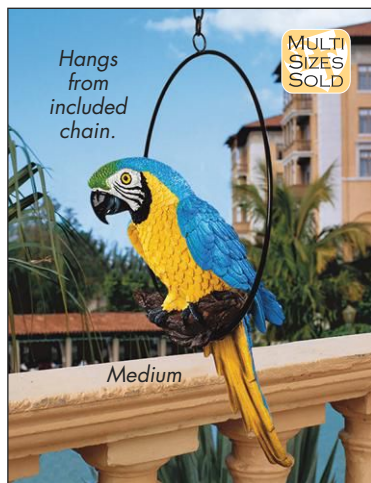

**Greetings Earthlings UFO Alien Statue**  
LY-612303  
4½"Wx5½"Dx8½"H. 1 lb.

**Surfer Dude Out-of-this-World Alien Statue**  
LY-612243  
11½"Wx4½"Dx8"H. 2 lbs.

**Ocean's Perch Pelican Garden Statue**  
QL-56458  
9"Wx9"Dx24"H. 5 lbs.

**The Zen of Pink Flamingos Yoga Statue Set**  
QL-60051  
Each 4½"Wx3"Dx5½"H. 1 lb.

**Luau Larry the Pink Flamingo Statue**  
HF-616576  
8"Wx6"Dx18½"H. 2 lbs.

**Frank in Paradise Pink Flamingo Statue**  
HF-616723  
8"Wx7"Dx18"H. 3 lbs.