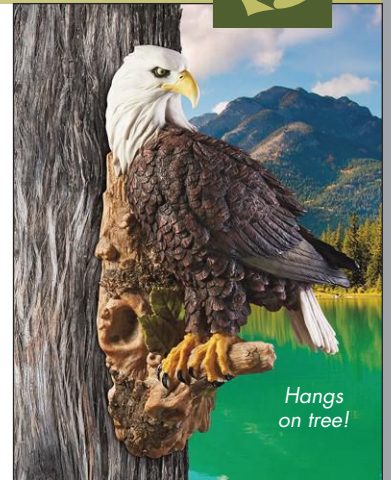

**NEW**

**The Swan of the Lake Garden Statue**  
QM-135371  
7"Wx10½"Dx9"H. 3 lbs.

**Ollie Ogling Outdoor Owl Garden Statue**  
FU-83201  
11"Wx9"Dx14½"H. 7 lbs.

**Oskar Ogling Outdoor Owl Garden Statue**  
FU-83199  
10"Wx9"Dx24½"H. 11 lbs.

# ANIMALS BIRDS

**NEW**

**Mallard Duck Statue**  
QM-18989  
9½"Wx5½"Dx13½"H. 1 lb.

Set of Three

**Duckling Brood Triplet Statue Set**  
QM-200  
Each 3"Wx3"Dx5"H. 2 lbs.

**Majestic Mountain Eagle Garden Statue**  
QM-2810400  
7½"Wx7"Dx21½"H. 5 lbs.

Hangs on tree!

**American Bald Eagle Bird of Prey Wall Sculpture**  
JQ-5900  
10½"Wx6"Dx17"H. 10 lbs.

MULTI SIZES SOLD

**Staverden Castle Peacock on an Urn Statue**  
KY-1876  
15½"Wx11½"Dx34"H. 12 lbs.

MULTI SIZES SOLD

Large

**The Regal Peacock Garden Statue: Large**  
DB-20191  
34"Wx12½"Dx21"H. 14 lbs.

MULTI SIZES SOLD

Medium

**The Regal Peacock Garden Statue: Medium**  
DB-383117  
20"Wx9"Dx13"H. 5 lbs.