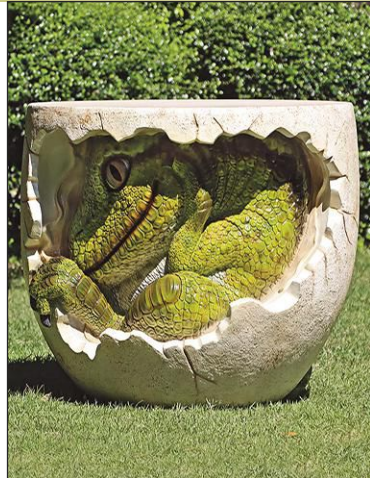

**Bad to the Bone,
Brachiosaurus Dinosaur Statue**

**Junior Jurassic Baby T-Rex
Dinosaur Table**

NE-230017
31½"Wx31"Dx24½"H. 47 lbs.