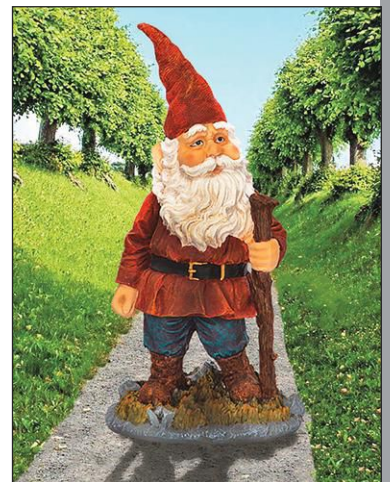

**Dreamer the Garden
Gnome Statue**
EU-90010
7"Wx7"Dx16"H. 4 lbs.