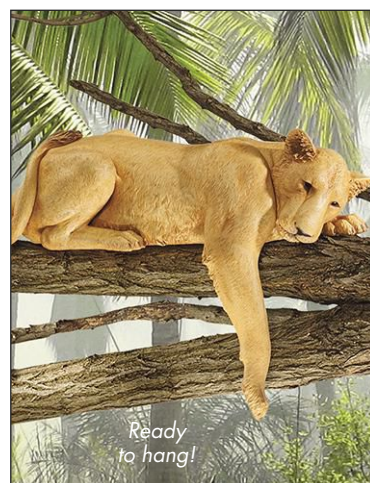

Ready to hang!

Lioness of Namibia Wall Sculpture

DB-383070
29"Wx12"Dx19"H. 10 lbs.