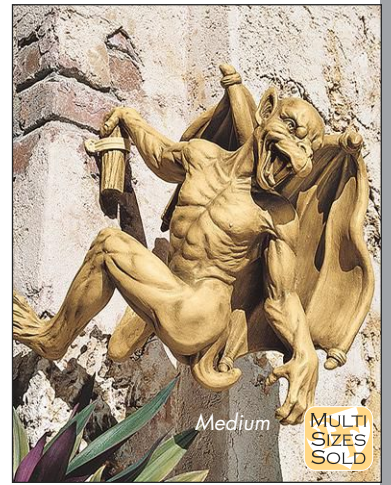

MULTI SIZES SOLD

Small

**Emmett the Gargoyle Statue: Small**

CL-0883  
10"Wx10"Dx10½"H. 6 lbs.

**Ashes the Gothic Gargoyle Statue**

HF-150257  
9"Wx9½"Dx11"H. 3 lbs.

**Plato the Ponderer Gothic Gargoyle Imp Statue**

LY-312106  
7"Wx6"Dx14½"H. 4 lbs.

Medium

MULTI SIZES SOLD

**Florentine Gargoyle Statue: Medium**

JQ-10201  
6"Wx4½"Dx6½"H. 2 lbs.

Large

MULTI SIZES SOLD

**Florentine Gargoyle Statue: Large**

NG-30010  
11"Wx9"Dx12"H. 4 lbs.

Medium

MULTI SIZES SOLD

**Gaston the Climbing Gothic Gargoyle Statue: Medium**

NG-832115  
10½"Wx10"Dx13"H. 6 lbs.

**Babble the Gothic Gargoyle Statue**

CL-3689  
7"Wx10"Dx10½"H. 5 lbs.