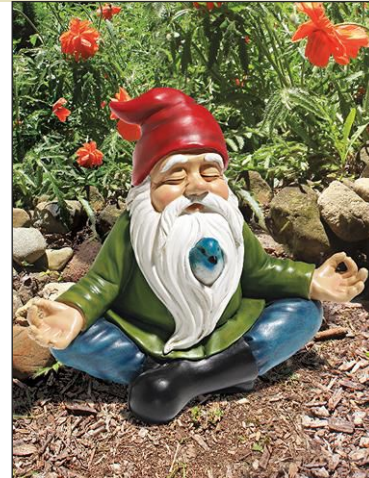

Gottfried the Giant's Bigger Brother Gnome Statue: Colossal

Zen Garden Gnome Statue

QM-13097
9½"Wx5"Dx8"H. 1 lb.