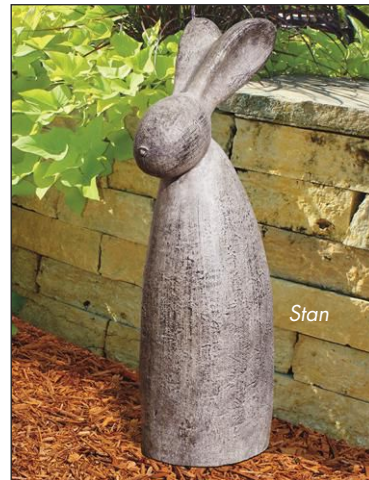

Stan

Big Burly Bunnies Rabbit Statue: Stan the Bunny

FU-83242

8"Wx12"Dx28"H. 10 lbs.