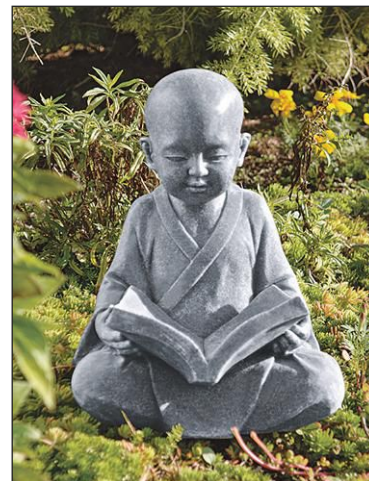

AL-25253  
29½"Wx9"Dx15"H. 10 lbs.

**Laughing Buddha Happy Hotei Statue: Medium**

AL-36454  
8½"Wx7"Dx9"H. 2 lbs.

**Baby Buddha Studying the Five Precepts Statue**

QL-4195  
9"Wx7½"Dx12"H. 3 lbs.