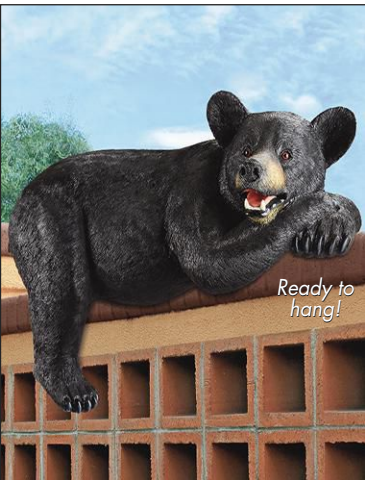

# ANIMALS BEARS

MULTI SIZES SOLD

Large

**Fishing for Trouble Bear Statue: Large**

KY-5157  
15"Wx13"Dx28"H. 20 lbs.

MULTI SIZES SOLD

Grande

**Fishing for Trouble Bear Statue: Grande**

KY-157  
27"Wx26"Dx60"H. 102 lbs.

MULTI SIZES SOLD

**Sitting Pretty Brown Bear Statue with Paw Seat**

NE-130011  
66"Wx63"Dx89"H. 199 lbs.

MULTI SIZES SOLD

**Sitting Pretty Black Bear Statue with Paw Seat**

NE-867226  
66"Wx63"Dx89"H. 199 lbs.

Ready to hang!

**Lemont the Lovable Lounger Bear Statue**

KY-1884  
34"Wx21½"Dx24"H. 17 lbs.

**Catch of the Day Bear Sitter Statue**

DB-383082  
33"Wx19"Dx17"H. 16 lbs.

MULTI SIZES SOLD

**Growling Grizzly Brown Bear Life-Size Statue**

NE-120049  
43"Wx36"Dx82½"H. 117 lbs.

MULTI SIZES SOLD

**Growling Black Bear Life-Size Statue**

NE-867203  
43"Wx36"Dx82½"H. 117 lbs.

**Best Bear Buddies Garden Statue**