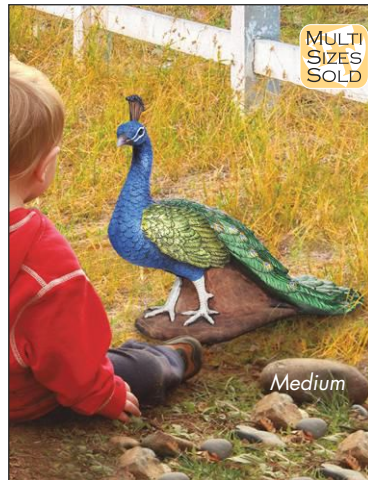

Majestic Mountain Eagle Garden Statue
QM-2810400
7½"Wx7"Dx21½"H. 5 lbs.

MULTI SIZES SOLD

Medium

The Regal Peacock Garden Statue: Medium
DB-383117
20"Wx9"Dx13"H. 5 lbs.