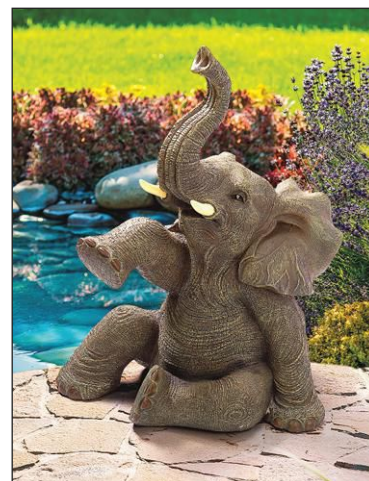

**Iggly the Iguana Lizard Garden Statue: Large**  
QL-56991  
22"Wx9½"Dx9½"H. 5 lbs.

**Horny Toad Lizard Garden Statue**  
JQ-5426  
7½"Wx13½"Dx4½"H. 3 lbs.

**Frisled-Neck Lizard Garden Statue**  
JQ-4518  
13"Wx7½"Dx7½"H. 2 lbs.

**At a Snail's Pace Garden Gastropod Statue: Medium**  
FU-83892  
15"Wx8"Dx16"H. 4 lbs.

**Hear, See, Speak-No Evil Elephant Statue: Medium**  
NG-33769  
4"Wx4"Dx10"H. 1 lb.

**Petey the Pint-Sized Elephant Garden Statue**  
KY-505107  
14"Wx11½"Dx19"H. 5 lbs.