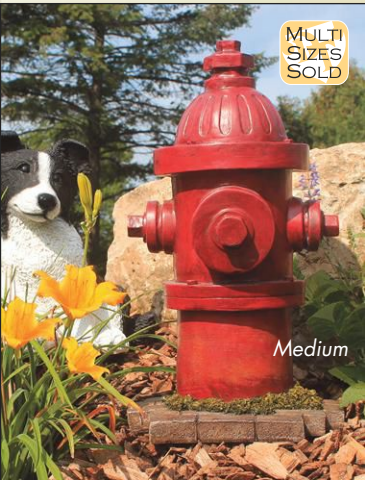

ANIMALS DOGS CATS

MULTI SIZES SOLD

Medium

Dog's Second Best Friend Fire Hydrant Statue: Medium

QL-5468

8"Wx7"Dx14"H. 2 lbs.