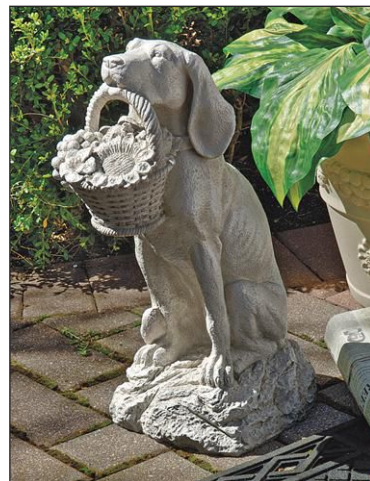

Man's Best Friend Dog Statue

EU-1379
8½"Wx12½"Dx19"H. 7 lbs.