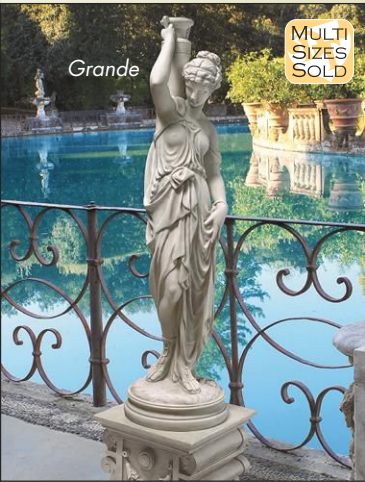

CHILDREN

Grande

MULTI SIZES SOLD

Dione the Divine Water Goddess Statue: Grande

KY-799519

10"Wx10"Dx38½"H. 14 lbs.