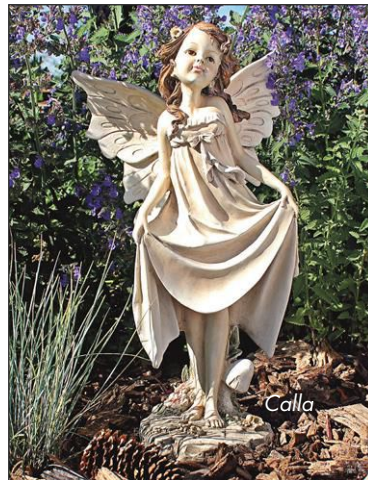

Calla

Wildflower Meadows Fairy Statue: Calla

LY-79214
7½"Wx4½"Dx13½"H. 2 lbs.