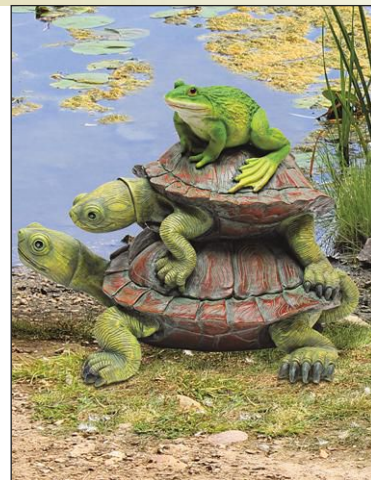

**Dockside Seagull Statue**  
QL-56461  
12"Wx6½"Dx17½"H. 3 lbs.

**Gray Heron Coastal Bird Statue**  
QM-2756500  
6"Wx9"Dx18"H. 3 lbs.

**Dock of the Bay Pelican Statue**  
QM-22398  
12"Wx5"Dx10"H. 1 lb.

**Ocean Side Pier 51 Pelican Statue**  
QM-205301  
7"Wx7½"Dx15"H. 2 lbs.

**The Great White Egret Statue**  
QL-1558266  
11"Wx6"Dx23"H. 4 lbs.

**Snapping Swamp Gator Statue**

DB-383090  
19½"Wx17"Dx19"H. 18 lbs.

**The Swamp Beast Crocodile Garden Statue**

JE-111535  
37"Wx13½"Dx4½"H. 15 lbs.

**The Tranquil Tortoise Garden Statue: Large**

KY-16867  
29"Wx16"Dx13"H. 24 lbs.

**In Good Company, Frog and Turtles Statue**