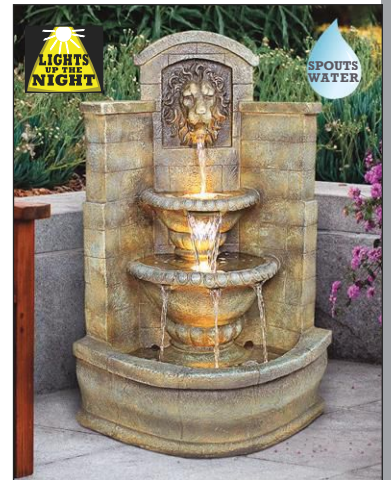

LIGHTS UP THE NIGHT

SPOUTS WATER

Saint Remy Lion Corner Fountain

DW-73048

26½"Wx22½"Dx39"H. 51 lbs.