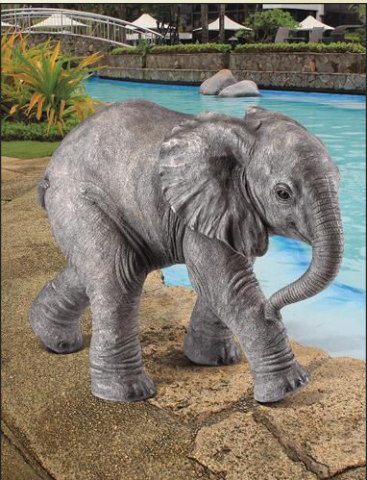

**At a Snail's Pace Garden Gastropod Statue: Medium**  
FU-83892  
15"Wx8"Dx16"H. 4 lbs.

**Hear, See, Speak-No Evil Elephant Statue: Medium**  
NG-33769  
4"Wx4"Dx10"H. 1 lb.

**Petey the Pint-Sized Elephant Garden Statue**  
KY-505107  
14"Wx11½"Dx19"H. 5 lbs.

# ANIMALS SAFARI

**Eloise the Baby Calf Elephant Statue**

QM-2788000  
9"Wx16½"Dx12½"H. 7 lbs.

**Malee Grande-Scale Giraffe Garden Statue**

NE-90070  
79"Wx26½"Dx141½"H. 160 lbs.

**Zari the Resting Giraffe Statue: Medium**