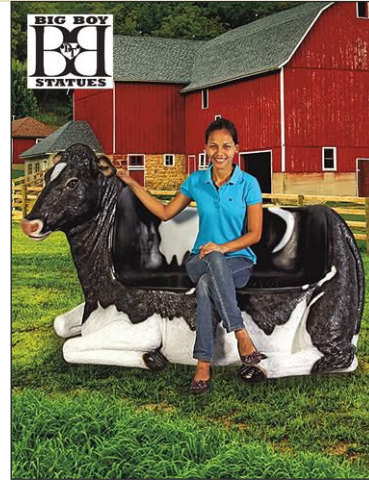

QL-57091  
5"Wx11"Dx13"H. 4 lbs.

EXCLUSIVE QUALITY DÉCOR FOR HOME AND GARDEN

**Brawny Black Bear Sculptural Bench**

NE-160017  
79"Wx36"Dx38"H. 107 lbs.

**Brawny Grizzly Brown Bear Sculptural Bench**

NE-1600172  
79"Wx36"Dx38"H. 107 lbs.

**Monkey See Monkey Do Chimpanzee Sculptural Bench**

NE-180038  
65"Wx21½"Dx42"H. 77 lbs.

**Cowch Holstein Cow Sculptural Bench**

NE-120020  
66"Wx37"Dx42½"H. 115 lbs.

**Saddle-Up Horse Sculptural Bench**