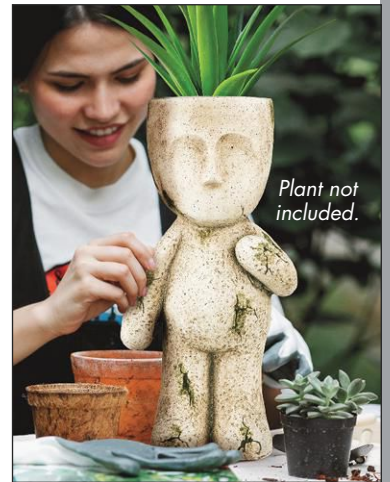

FU-71591  
56"Wx16½"Dx117"H. 57 lbs.

**Kissy Face Hat Girl Sculptural Planter**

HT-210014  
9½"Wx8½"Dx15½"H. 6 lbs.

**The Pot Head Sculptural Garden Planter**

HT-210052  
9½"Wx8"Dx19"H. 6 lbs.

**The Rose Garland Sculptural Pedestal**