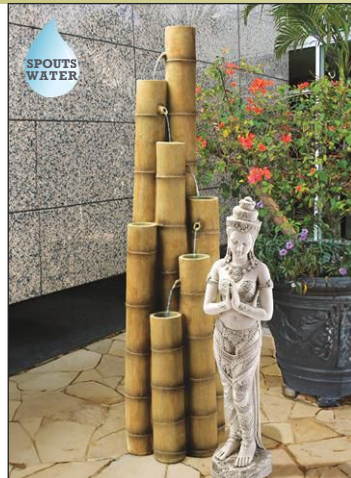

Cascading Bamboo Garden Fountain
SS-8416
14½"Wx13½"Dx57½"H. 51 lbs.