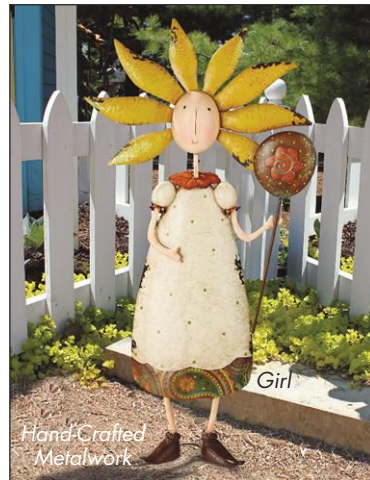

LY-717080

10½"Wx8"Dx18"H. 6 lbs.

**Fannie the Fairy Sitting Statue**

HF-326063

6½"Wx4"Dx12½"H. 1 lb.

Flowers not included.

**Frances the Flower Girl Planter Statue**

EU-9294

10"Wx8"Dx21½"H. 5 lbs.

**Hope the Optimistic Gardener Child Statue**

EU-34080

23"Wx6½"Dx23½"H. 7 lbs.

**Kissing Kids Boy and Girl Statue**

SH-38019413

8½"Wx7½"Dx14"H. 2 lbs.

Hand-Crafted Metalwork