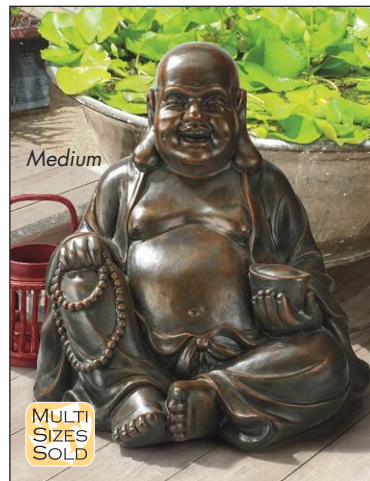

Laughing Buddha Happy Hotei Statue: Medium

AL-36454
8½"Wx7"Dx9"H. 2 lbs.