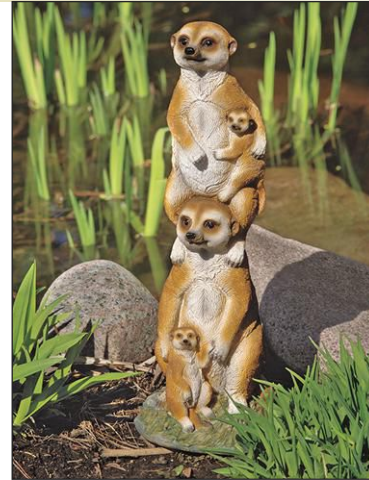

**Pongo the Baby Orangutan Hanging Statue**

NE-867215  
13"Wx10"Dx29"H. 7 lbs.

Includes hanging rope!

**Great Ape Hanging Gorilla Statue**

QM-2958300  
10½"Wx8"Dx24"H. 8 lbs.

**Curly the Chimpanzee Funny Monkey Statue**

**The Meerkat Gang Statue**  
DB-32136  
11"Wx11½"Dx26"H. 8 lbs.

**The Meerkat Clan Statue**  
QL-57089  
15"Wx5"Dx13"H. 5 lbs.

**Out of Hole Kalahari Meerkat Statue**  
QL-57081  
10"Wx8½"Dx6½"H. 1 lb.