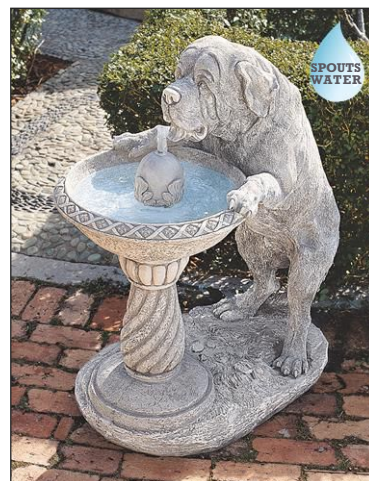

SPOUTS WATER

Quenching a Big Thirst Dog Garden Fountain

KY-27148

17"Wx32"Dx37½"H. 57 lbs.