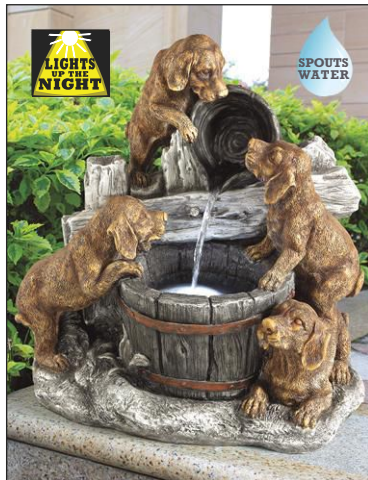

Pendulum Point Cascading Tabletop Fountain

LIGHTS UP THE NIGHT

SPOUTS WATER

Puppy Pail Pour Garden Fountain

SH-382614

21"Wx14"Dx21½"H. 24 lbs.