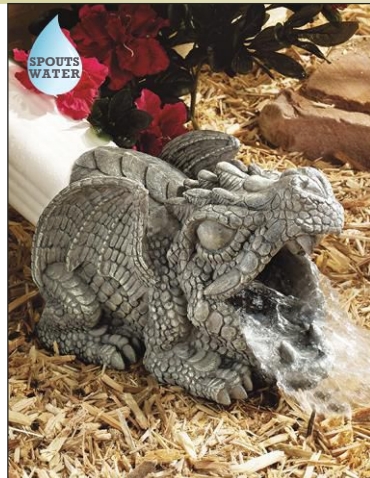

Darian the Dragon Gutter Guardian Downspout Statue

QM-7512104

5"Wx9½"Dx5½"H. 3 lbs.