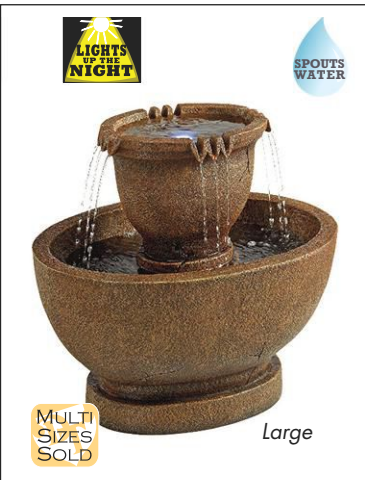

LIGHTS UP THE NIGHT

SPOTS WATER

MULTI SIZES SOLD

Large

Richardson Oval Urns Cascading Fountain: Large

SS-111211
22"Wx15"Dx20"H. 18 lbs.