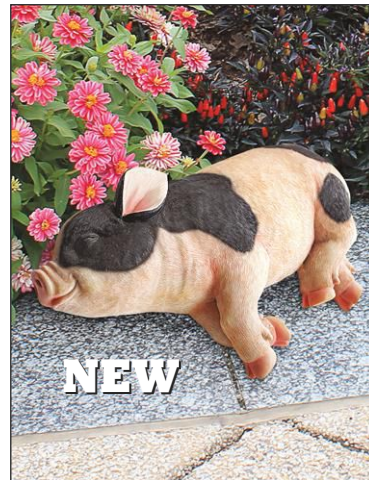

NEW

Sleeping Pig Statue

QM-2580000
12½"Wx8"Dx3"H. 1 lb.