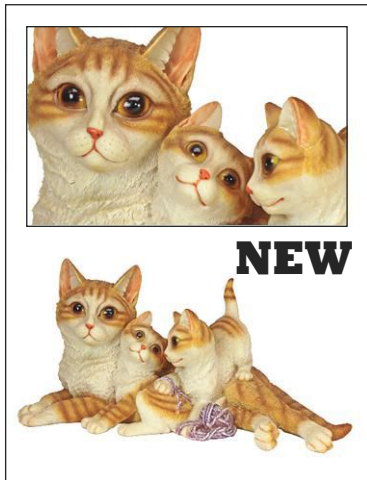

NEW

Kitten Crowd Cat Family Statue

QM-14002

11"Wx6"Dx5½"H. 1 lb.