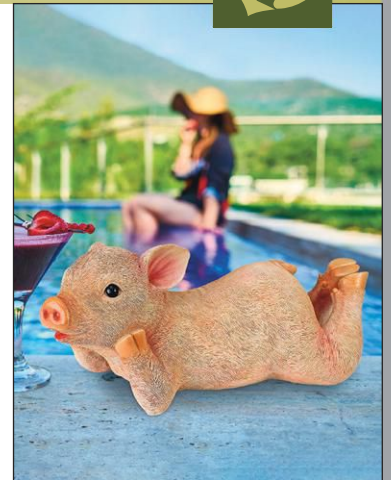

Vogue the Lounging Pig Statue

QM-2764670
5"Wx11"Dx4½"H. 1 lb.