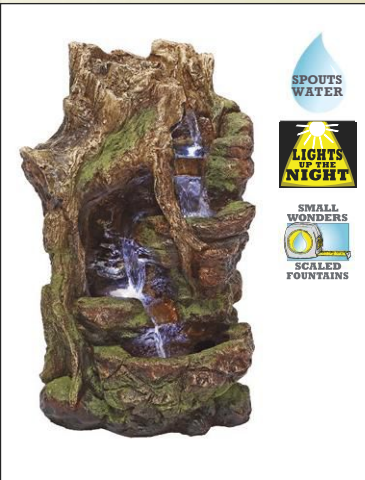

FOUNTAINS

SPOUTS WATER
LIGHTS UP THE NIGHT
SMALL WONDERS
SCALED FOUNTAINS

Willow Bend Tabletop Fountain

QN-164017

10½"Wx10"Dx18"H. 9 lbs.