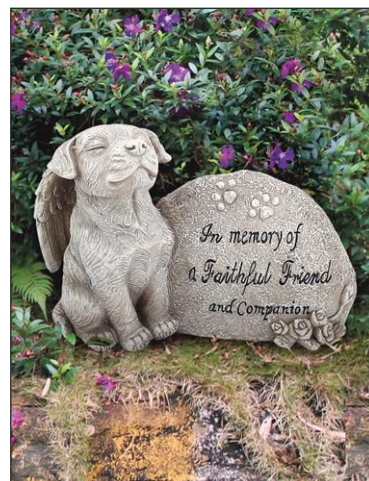

Forever in Our Hearts Dog Memorial Statue

QL-593931
6"Wx2½"Dx4"H. 1 lb.