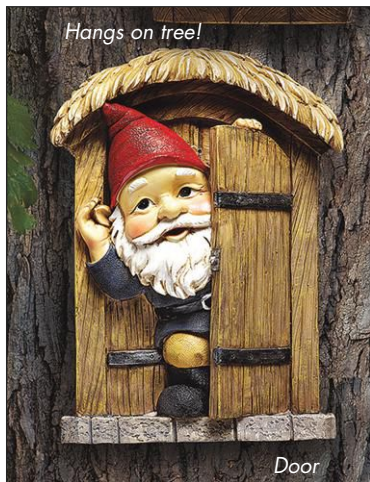

FU-13561  
17"Wx16"Dx62"H. 26 lbs.

**Happy as a Pig in Slop Garden Gnome Statue**

QL-30777  
6"Wx5"Dx8½"H. 1 lb.

# GNOMES

**Irving Gnomlin  
Garden Gnome Statue**  
QL-306802  
8"Wx4½"Dx6½"H. 1 lb.

**Game of Gnomes  
Garden Gnome Statue**  
QL-30818  
6"Wx6"Dx10"H. 2 lbs.

**Dancing Duo Garden  
Gnome Statue**  
QL-153946  
10"Wx7"Dx12"H. 6 lbs.

**Kiss and Tell, Lover  
Gnomes Statue**  
QM-2796400  
12½"Wx5"Dx12"H. 5 lbs.

**The Knothole Gnomes  
Tree Sculpture: Window**  
QL-4283  
6½"Wx2"Dx9"H. 1 lb.

**The Knothole Gnomes  
Tree Sculpture: Door**  
QL-4281  
6"Wx2"Dx9"H. 1 lb.