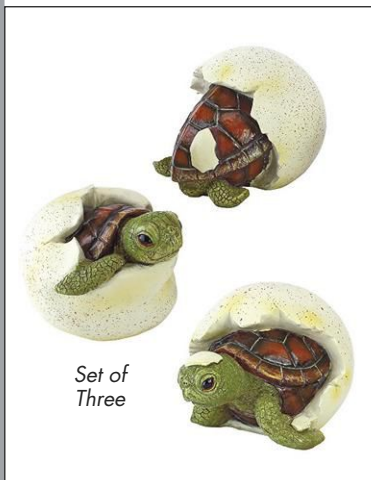

Set of Three

Out of the Shell Baby Turtle Triplet Statue Set

QM-2562500
Each 4"Wx3½"Dx2½"H. 1 lb.