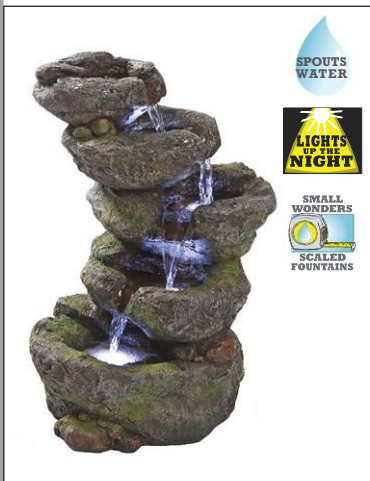

Breakneck Falls Tabletop Fountain

QN-164019
11"Wx9"Dx17½"H. 10 lbs.