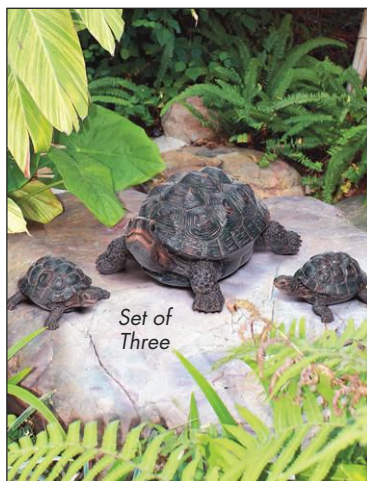

Set of Three

Turtle Tribe Statue Set

QM-6440420
Mother: 8"Wx9½"Dx4"H. 2 lbs.
Babies: 4"Wx4½"Dx2"H. ½ lb.