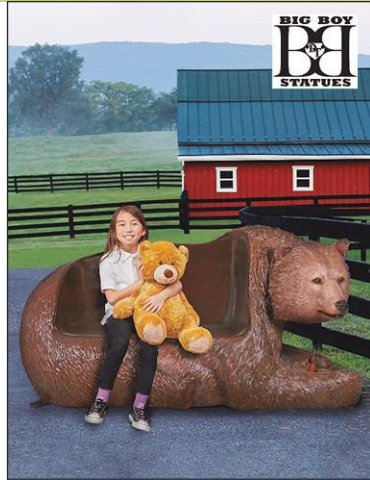

QL-57091  
5"Wx11"Dx13"H. 4 lbs.

EXCLUSIVE QUALITY DÉCOR FOR HOME AND GARDEN

**Brawny Black Bear Sculptural Bench**

NE-160017  
79"Wx36"Dx38"H. 107 lbs.

**Brawny Grizzly Brown Bear Sculptural Bench**

NE-1600172  
79"Wx36"Dx38"H. 107 lbs.