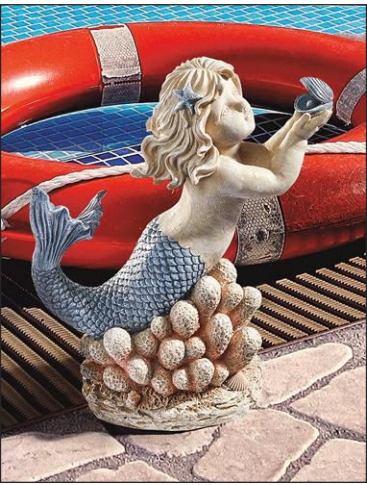

**Gifts from the Sea
Mermaid with Shell Statue**

LY-7210861
11"Wx5"Dx13½"H. 3 lbs.