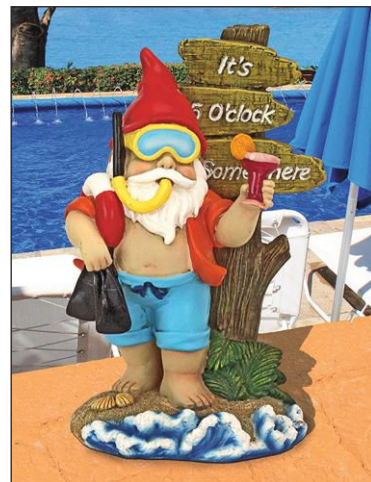

QM-2458200  
6½"Wx6½"Dx12"H. 2 lbs.

**Pool Party Pete Naked Gnome Statue**

QM-16035  
7½"Wx6½"Dx12"H. 2 lbs.

**Sun Don't Shine Mooning Naughty Gnome Statue**

QL-30562  
9½"Wx4½"Dx6½"H. 2 lbs.

**Happy Hour Tropical Garden Gnome Statue**