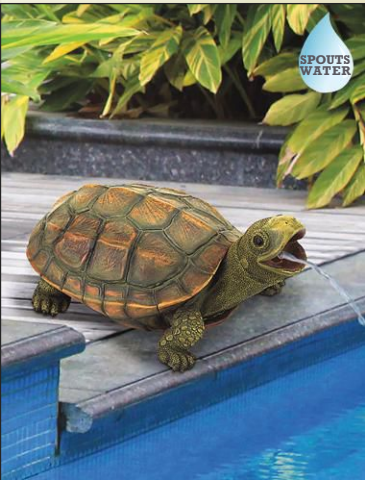

# SPITTERS FOUNTAINS

SPOTS WATER

**Sprinkle the Turtle Piped Spitter Statue**

QM-75110551  
9½"Wx6"Dx4½"H. 2 lbs.

SPOTS WATER

**Striker the Alligator Piped Spitter Statue**

QM-2608000  
13"Wx7½"Dx5"H. 2 lbs.