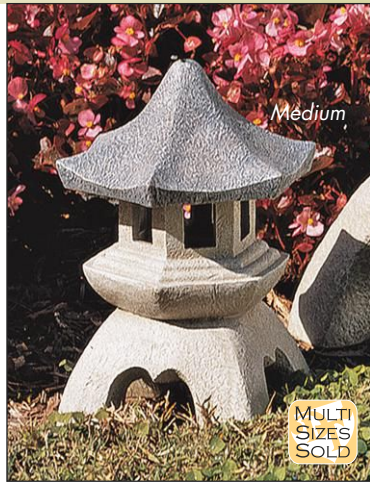

Asian Temple Pagoda Lantern Statue: Medium

NG-29869
7½"Wx7½"Dx10½"H. 3 lbs.