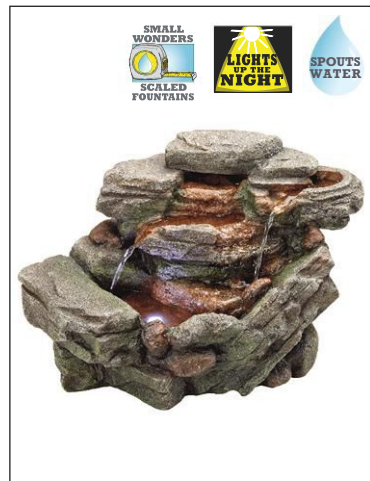

QN-154062  
13"Wx10"Dx17½"H. 10 lbs.

**Breakneck Falls Tabletop Fountain**

QN-164019  
11"Wx9"Dx17½"H. 10 lbs.

**Lost Falls Waterfall Tabletop Fountain**

QN-170016  
9"Wx7"Dx14½"H. 6 lbs.

**Waterfall Creek Cascading Tabletop Fountain**