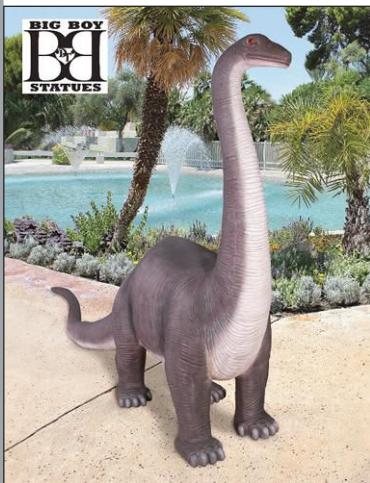

Boris the Brontosaurus Dinosaur Statue
NG-32470
29½"Wx151"Dx84½"H. 238 lbs.