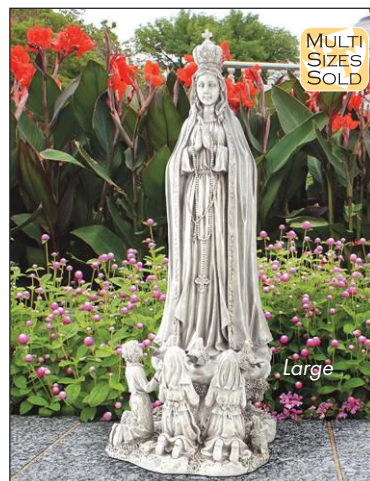

LY-78445  
7"Wx8"Dx16"H. 4 lbs.

**Saint Francis Feeds the Animals Bird Feeder Statue**

EU-40076  
17"Wx13"Dx19"H. 11 lbs.

**Baby Saint Francis Statue: Large**

AH-250428  
11"Wx8½"Dx23½"H. 10 lbs.

**Madonna of Notre Dame Garden Statue: Grande**

VG-55436  
13½"Wx13"Dx36"H. 14 lbs.

**The Virgin of Guadalupe Religious Statue: Large**

JQ-9454  
12"Wx10"Dx33½"H. 16 lbs.

**Our Lady of Fatima Religious Statue: Large**

HF-160280  
12"Wx14"Dx32"H. 9 lbs.