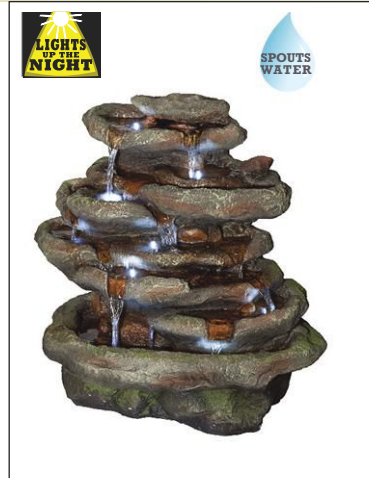

Ribbon Ridge Cascading Waterfall Fountain

QN-164061
21"Wx14"Dx21½"H. 25 lbs.