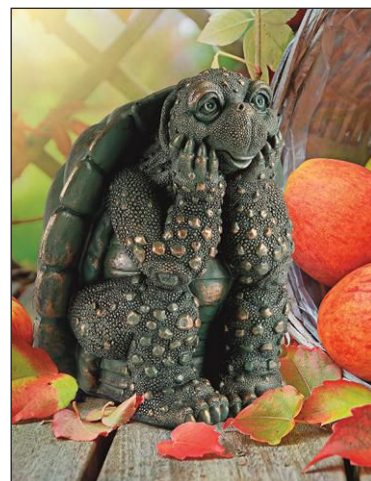

**Pebbles the Turtle Garden Statue**

HT-704931  
12"Wx9½"Dx9½"H. 3 lbs.

Set of Three

**Turtle Tribe Statue Set**

QM-6440420  
Mother: 8"Wx9½"Dx4"H. 2 lbs.  
Babies: 4"Wx4½"Dx2"H. ½ lb.

**The Thinker Turtle Garden Statue**