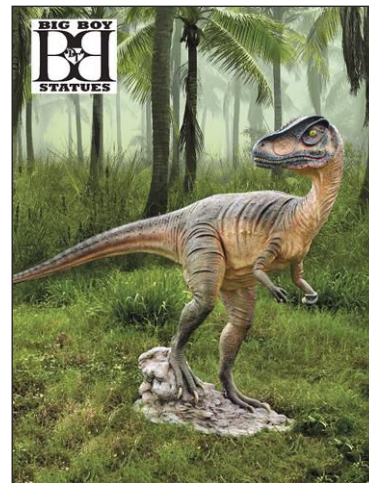

**Jurassic-Sized Deinonychus Dinosaur Statue**  
NE-120002  
113"Wx24½"Dx50½"H. 64 lbs.

**Dilophosaurus Dinosaur Statue**  
NE-200143  
117"Wx32"Dx67½"H. 110 lbs.

**Boris the Brontosaurus Dinosaur Statue**  
NG-32470  
29½"Wx151"Dx84½"H. 238 lbs.

**Feathered Velociraptor Dinosaur Statue**  
NE-220079  
98½"Wx30"Dx65"H. 61 lbs.

**Attacking Allosaurus Dinosaur Statue**  
NE-100053  
125½"Wx33"Dx71½"H. 124 lbs.

**Allosaurus Dinosaur Statue**  
NE-90071  
112"Wx31½"Dx74½"H. 125 lbs.