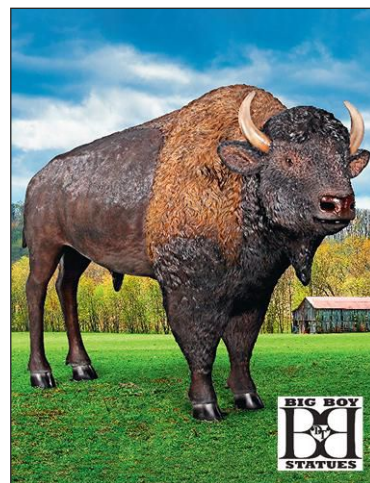

# ANIMALS BEARS

**Being One with the Honey Zen Bear Statue**

QM-16037  
7½"Wx6"Dx8½"H. 2 lbs.

**Mother Black Bear and Cub Statue**

KY-1819  
37"Wx11"Dx19"H. 42 lbs.

Hangs on tree!

**Yonva the Climbing Baby Black Bear Statue**

HF-665394  
7½"Wx4½"Dx13"H. 2 lbs.

**Moose and Black Bear in a Boat Statue**

HF-665392  
11½"Wx4½"Dx7½"H. 2 lbs.

**Black Forest Momma and Cub Bear Pair Statue**

JE-228500  
8½"Wx7"Dx14"H. 5 lbs.

**Woodland Standing Black Bear Statue**

QM-24216001  
4"Wx5"Dx10½"H. 1 lb.

**Woodland Walking Black Bear Statue**

QM-24217001  
5½"Wx10½"Dx6"H. 1 lb.

**Large-Scale Buffalo of the Great Plains Statue**

NE-170229  
87½"Wx33"Dx63"H. 138 lbs.

**Prowling American Mountain Cougar Statue**

JQ-5745  
22½"Wx5½"Dx8½"H. 4 lbs.

EXCLUSIVE QUALITY DÉCOR FOR HOME AND GARDEN

Large

MULTI SIZES SOLD

**Bigfoot the Garden Yeti Statue: Large**

DB-383049

19½"Wx16"Dx28½"H. 12 lbs.

Medium