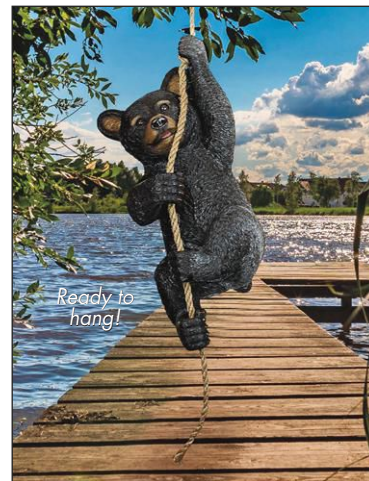

Owners Michael and Marilyn Stopka with our giant Gnome

**BIG BOY STATUES**  
Look for our BIG BOY Statue Collection

©Copyright 2024 Design Toscano, Inc. This catalog and its contents therein are protected by U.S. and international copyright laws. Reproduction of catalog and its contents is strictly prohibited.

**Snooping Cub Black Bear Statue**  
QM-2830700  
20½"Wx10"Dx20"H. 8 lbs.

**Bashful Black Bear Cub Statue**  
KY-1879  
12½"Wx14"Dx34"H. 18 lbs.

**The Expert Fisherman Black Bear Statue**  
KY-71194  
19½"Wx17"Dx22½"H. 15 lbs.