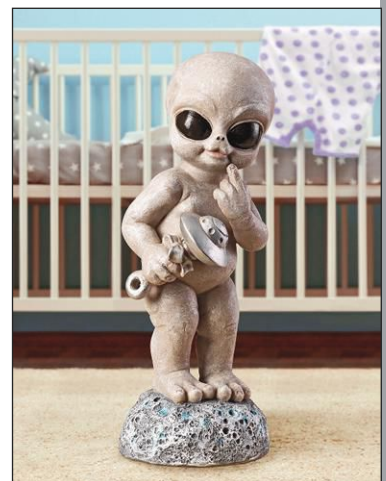

**Zeta the Toddler Gray, Roswellian Baby Alien Statue**

LY-818142  
7"Wx6"Dx16½"H. 3 lbs.

EXCLUSIVE QUALITY DÉCOR FOR HOME AND GARDEN

**Out-of-this-World Alien Statue: Giant**  
NE-150328  
24½"Wx15½"Dx61½"H. 26 lbs.