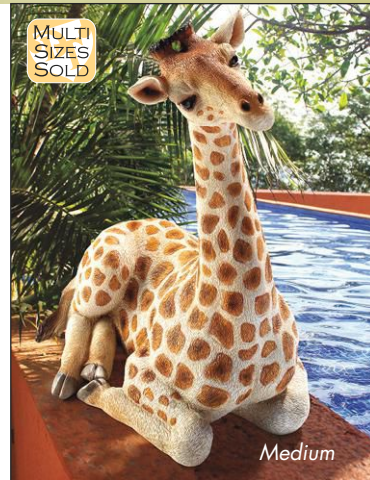

**At a Snail's Pace Garden Gastropod Statue: Medium**  
FU-83892  
15"Wx8"Dx16"H. 4 lbs.

**Hear, See, Speak-No Evil Elephant Statue: Medium**  
NG-33769  
4"Wx4"Dx10"H. 1 lb.

**Petey the Pint-Sized Elephant Garden Statue**  
KY-505107  
14"Wx11½"Dx19"H. 5 lbs.

# ANIMALS SAFARI

**Eloise the Baby Calf Elephant Statue**

QM-2788000  
9"Wx16½"Dx12½"H. 7 lbs.

**Malee Grande-Scale Giraffe Garden Statue**

NE-90070  
79"Wx26½"Dx141½"H. 160 lbs.

**Zari the Resting Giraffe Statue: Medium**

QM-3019700  
8½"Wx13"Dx14½"H. 3 lbs.

Includes hanging rope!

**Hangin Horatio the 3-Toed Sloth Statue**

QM-2890800  
8"Wx6"Dx13½"H. 3 lbs.

Ready to hang!

**Sinbad the 3-Toed Sloth Hanging Statue**

QM-2986400  
8"Wx5½"Dx15½"H. 3 lbs.