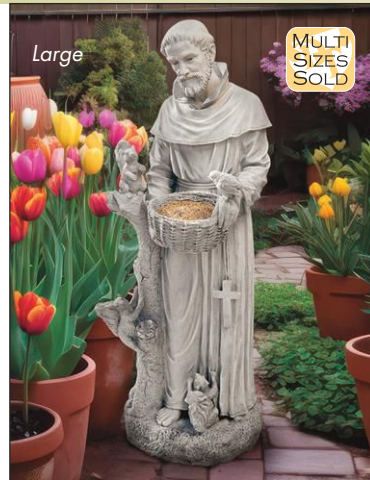

# CHRISTIAN SPIRITUAL

**Saint Francis' Garden Blessing Birdbath Statue**

JE-14106  
12"Wx7"Dx19"H. 7 lbs.

**Saint Francis of Assisi Garden Statue**

KY-1336  
14½"Wx11"Dx37"H. 26 lbs.

**Nature's Nurturer, Saint Francis Statue: Large**