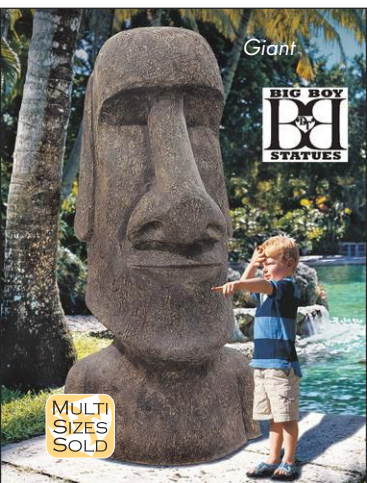

**Easter Island Ahu Akivi
Moai Monolith Statue: Giant**

NE-90076
36"Wx28"Dx72"H. 92 lbs.