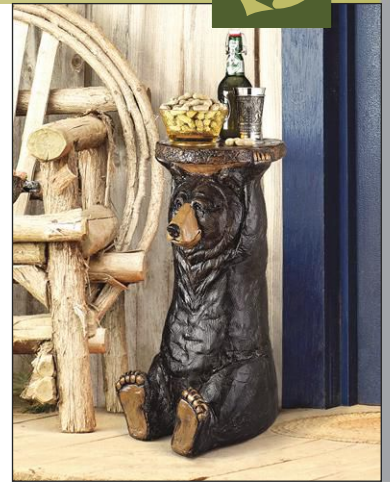

# ANIMALS BEARS

**Being One with the Honey Zen Bear Statue**

QM-16037  
7½"Wx6"Dx8½"H. 2 lbs.

**Mother Black Bear and Cub Statue**

KY-1819  
37"Wx11"Dx19"H. 42 lbs.

Hangs on tree!

**Yonva the Climbing Baby Black Bear Statue**

NG-33988  
7"Wx6"Dx13"H. 3 lbs.

**Black Forest Bear Table Sculptural Pedestal**

EU-8985  
11"Wx11"Dx24"H. 12 lbs.

**Moose and Black Bear Arm Wrestling Statue**

HF-665390  
11½"Wx6"Dx8½"H. 1 lb.

**Fishing Buddies Black Bear and Dog Statue**