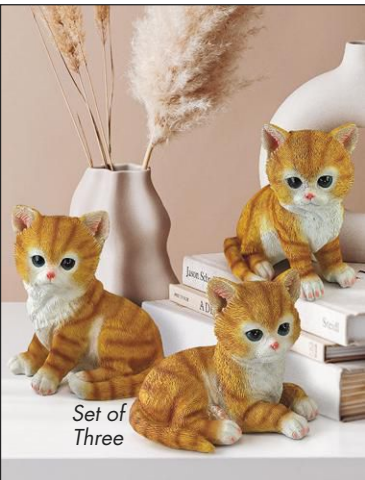

DC-122012

11½"Wx9½"Dx23"H. 4 lbs.

Hand-Crafted Metalwork

MULTI SIZES SOLD

Medium

**Vintage Metal Fire Hydrant Statue: Medium**

FU-68858

9"Wx9"Dx18"H. 3 lbs.