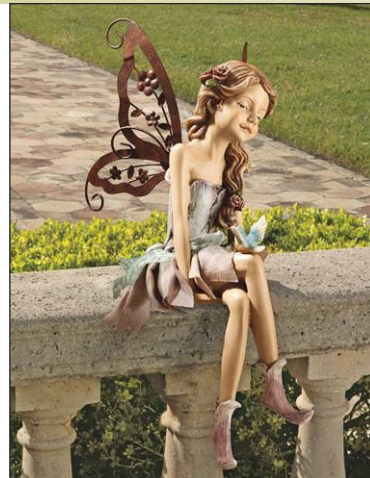

# CHILDREN

Medium

Flowers not included.

MULTI SIZES SOLD

**Flowers for Felicity Little Girl Statue: Medium**

NG-30540

24"Wx9"Dx25"H. 12 lbs.

**Sun Shower Susanna Umbrella Girl Statue**

LY-717080

10½"Wx8"Dx18"H. 6 lbs.

**Fannie the Fairy Sitting Statue**

HF-326063

6½"Wx4"Dx12½"H. 1 lb.

Flowers not included.

**Frances the Flower Girl Planter Statue**

EU-9294