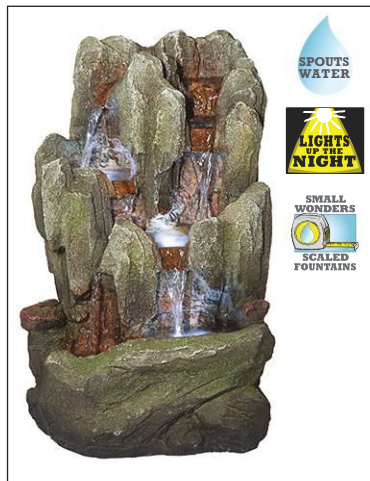

Lost Falls Waterfall Tabletop Fountain

QN-170016
9"Wx7"Dx14½"H. 6 lbs.