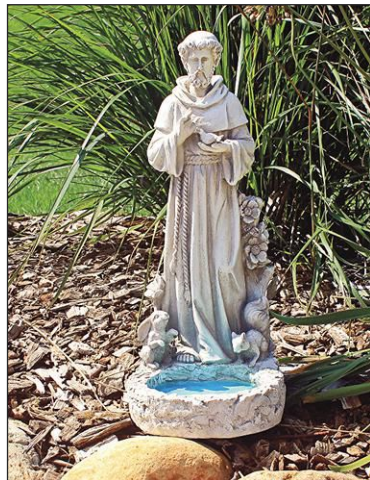

KY-1299  
14½"Wx11"Dx37"H. 28 lbs.

**Nature's Nurturer, Saint Francis Statue: Small**

HF-309480  
7"Wx6½"Dx20"H. 2 lbs.

**Saint Francis's Doves of Peace Garden Statue**

EU-34267  
7½"Wx6½"Dx25"H. 5 lbs.

**Saint Francis Reflection Pool Birdbath Statue**