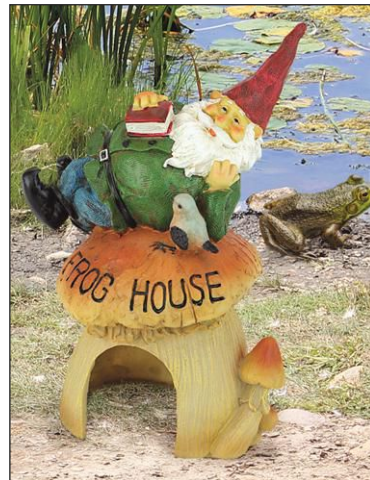

**Greetings from the Gnomes Welcome Sign Statue**

QL-3334  
11"Wx5"Dx7½"H. 2 lbs.

**Shoveling Sam the Garden Gnome Statue**

QM-2469600  
8½"Wx7½"Dx10"H. 1 lb.

**Sammy the Swinging Gnome Statue**

EU-5795  
8½"Wx6"Dx15"H. 3 lbs.

**Hawaiian Hank Grass Skirt Gnome Statue**

AL-60159  
6½"Wx5"Dx12½"H. 2 lbs.

**Paavo and his Parachute Hanging Gnome Statue**

QL-30697  
4"Wx3½"Dx8½"H. 1 lb.

**Tower of Three Gnomes and Frog Statue**

QM-2360300  
6"Wx6"Dx16"H. 3 lbs.