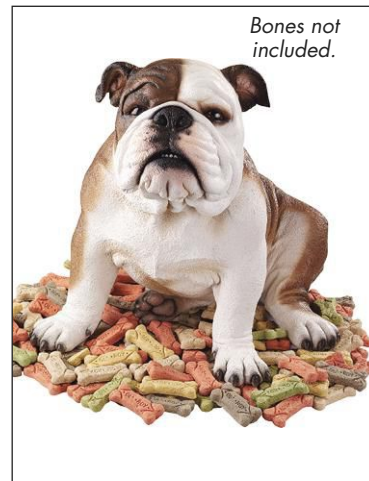

Buster the Bulldog Statue

DB-383052
14"Wx16"Dx14½"H. 6 lbs.

Bones not included.