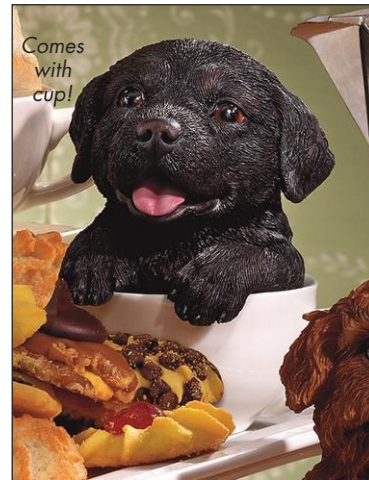

HT-8755  
4½"Wx4"Dx5½"H. 1 lb.

Comes with cup!

**Pug Puppuccino Puppy Dog Statue**

HT-8740  
4½"Wx4"Dx5½"H. 1 lb.

Comes with cup!

**Red Poodle Puppuccino Puppy Dog Statue**

HT-8750  
4½"Wx4"Dx5½"H. 1 lb.

Comes with cup!