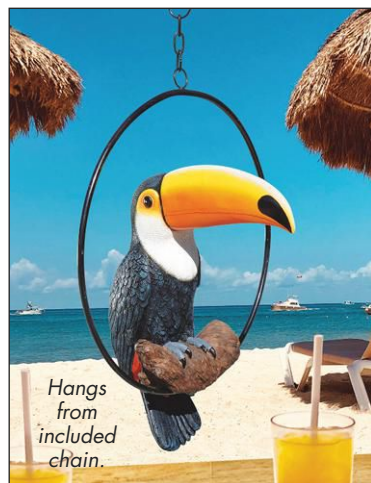

Touco the Toucan Statue on Ring Perch
QL-11170
14"Wx10½"Dx18½"H. 6 lbs.