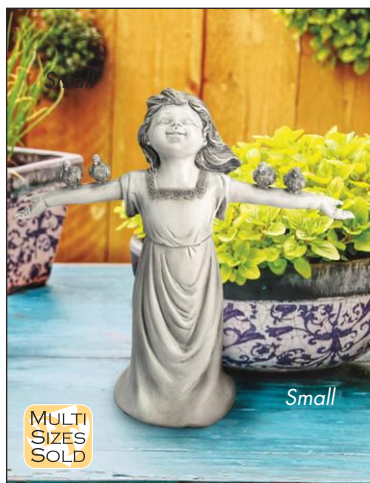

Small

MULTI SIZES SOLD

Basking in God's Glory Little Girl Statue: Small

JQ-6965

12"Wx5"Dx12"H. 2 lbs.