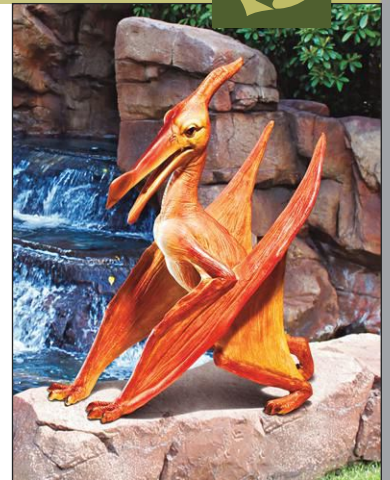

Scaled Pterodactyl Dinosaur Statue

JQ-6627
11½"Wx6½"Dx14"H. 3 lbs.