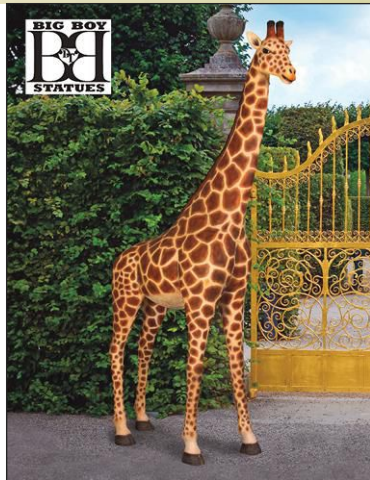

**Iggly the Iguana Lizard Garden Statue: Large**  
QL-56991  
22"Wx9½"Dx9½"H. 5 lbs.

**Horny Toad Lizard Garden Statue**  
JQ-5426  
7½"Wx13½"Dx4½"H. 3 lbs.

**Frisled-Neck Lizard Garden Statue**  
JQ-4518  
13"Wx7½"Dx7½"H. 2 lbs.

**At a Snail's Pace Garden Gastropod Statue: Medium**  
FU-83892  
15"Wx8"Dx16"H. 4 lbs.

**Hear, See, Speak-No Evil Elephant Statue: Medium**  
NG-33769  
4"Wx4"Dx10"H. 1 lb.

**Petey the Pint-Sized Elephant Garden Statue**  
KY-505107  
14"Wx11½"Dx19"H. 5 lbs.

# ANIMALS SAFARI

**Eloise the Baby Calf Elephant Statue**

QM-2788000  
9"Wx16½"Dx12½"H. 7 lbs.

**Malee Grande-Scale Giraffe Garden Statue**

NE-90070  
79"Wx26½"Dx141½"H. 160 lbs.

**Zari the Resting Giraffe Statue: Medium**