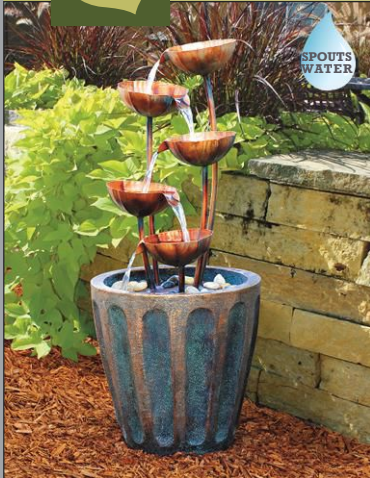

EXCLUSIVE QUALITY DÉCOR FOR HOME AND GARDEN

**Copper Falls Cascading Garden Fountain**

SS-5312  
14"Wx14"Dx33½"H. 22 lbs.

**Cathedral Falls Cascading Waterfall Garden Fountain**

DW-172122  
23"Wx18½"Dx39½"H. 36 lbs.