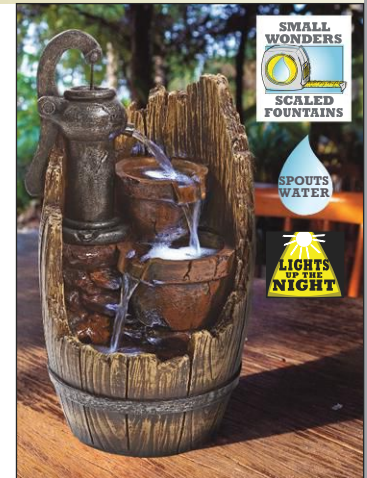

# FOUNTAINS

**Nishi Japanese-Style Tabletop Fountain**  
SH-205013  
8½"Wx7"Dx10"H. 5 lbs.

**Cascading Bamboo Garden Fountain**  
SS-8416  
14½"Wx13½"Dx57½"H. 51 lbs.

**Casa Chianti Cascading Urns Tabletop Fountain**  
QN-164014  
10"Wx10"Dx19½"H. 10 lbs.