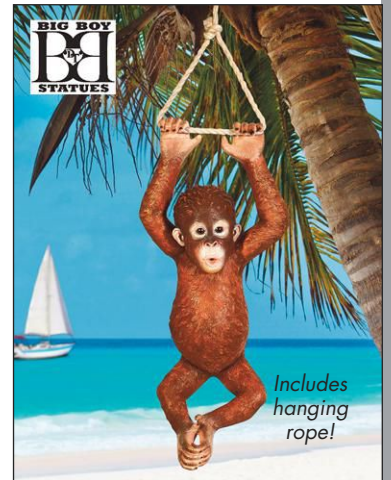

QM-3019700  
8½"Wx13"Dx14½"H. 3 lbs.

Includes hanging rope!

**Hangin Horatio the 3-Toed Sloth Statue**

QM-2890800  
8"Wx6"Dx13½"H. 3 lbs.

Ready to hang!

**Sinbad the 3-Toed Sloth Hanging Statue**

QM-2986400  
8"Wx5½"Dx15½"H. 3 lbs.

Includes hanging rope!

**Makokou the Climbing Monkey Statue**

NG-32154  
9"Wx8½"Dx20"H. 6 lbs.

Includes hanging rope!

**Chico the Chimpanzee Hanging Statue**

QM-2673300  
7"Wx6½"Dx16"H. 3 lbs.

Includes hanging rope!

**Pongo the Baby Orangutan Hanging Statue**

NE-867215  
13"Wx10"Dx29"H. 7 lbs.

Includes hanging rope!

**Great Ape Hanging Gorilla Statue**

QM-2958300  
10½"Wx8"Dx24"H. 8 lbs.

**Curly the Chimpanzee Funny Monkey Statue**