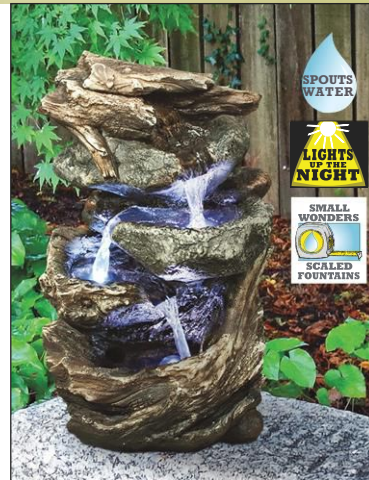

SPOUTS WATER
LIGHTS UP THE NIGHT
SMALL WONDERS
SCALED FOUNTAINS

Glacier Peak Cascading Tabletop Fountain

DW-35126

6½"Wx5"Dx10½"H. 3 lbs.