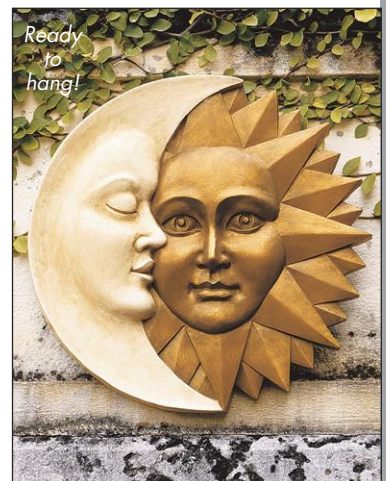

Ready
to
hang!

**Celestial Harmony Sun
and Moon Wall Sculpture**
NG-32758
15½"Wx2"Dx15½"H. 4 lbs.