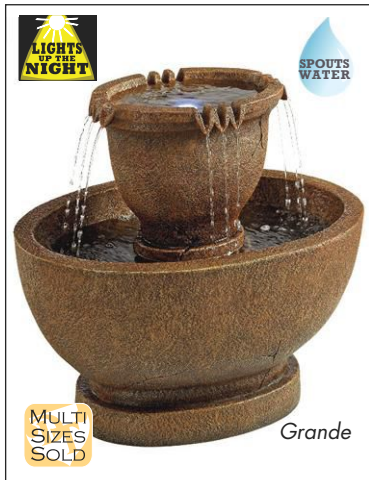

LIGHTS UP THE NIGHT

SPOTS WATER

MULTI SIZES SOLD

Grande

Richardson Oval Urns Cascading Fountain: Grande

SS-11121
30½"Wx20½"Dx28"H. 29 lbs.