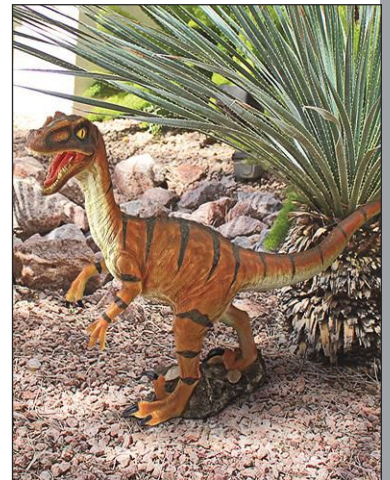

Scaled Velociraptor Dinosaur Statue

JQ-7803
20½"Wx5"Dx15½"H. 6 lbs.