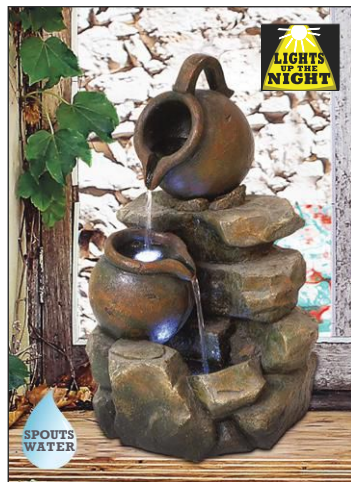

LaTaverna Urns Garden Fountain
QN-150006
12½"Wx10"Dx21½"H. 13 lbs.