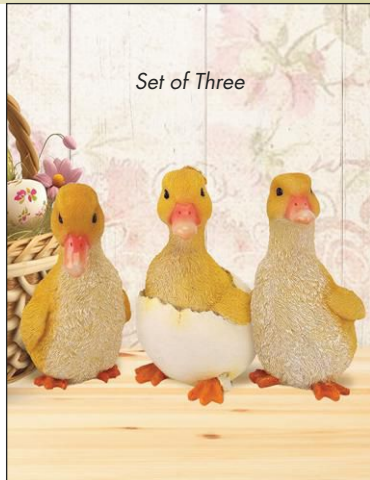

**NEW**

**The Swan of the Lake Garden Statue**  
QM-135371  
7"Wx10½"Dx9"H. 3 lbs.

**Ollie Ogling Outdoor Owl Garden Statue**  
FU-83201  
11"Wx9"Dx14½"H. 7 lbs.

**Oskar Ogling Outdoor Owl Garden Statue**  
FU-83199  
10"Wx9"Dx24½"H. 11 lbs.

# ANIMALS BIRDS

**NEW**

**Mallard Duck Statue**  
QM-18989  
9½"Wx5½"Dx13½"H. 1 lb.

Set of Three

**Duckling Brood Triplet Statue Set**  
QM-200  
Each 3"Wx3"Dx5"H. 2 lbs.

**Majestic Mountain Eagle Garden Statue**  
QM-2810400  
7½"Wx7"Dx21½"H. 5 lbs.