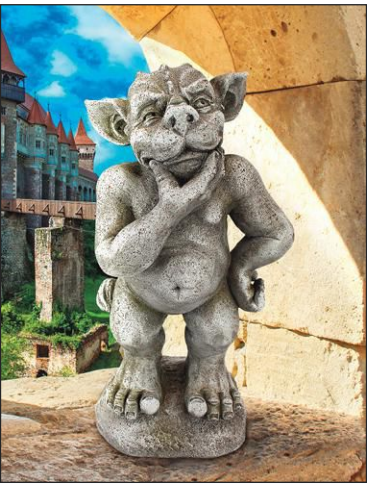

# GARGOYLES

Hangs on tree!

**Whispering Wilhelm Tree Ent Wall Sculpture**

CL-6218  
5"Wx2½"Dx15"H. 1 lb.

MULTI SIZES SOLD

BIG BOY  
STATUES

**Cathedral Gothic Chimera Gargoyle Statue**

NE-190048  
46"Wx46"Dx74"H. 140 lbs.

MULTI SIZES SOLD

Small

**Emmett the Gargoyle Statue: Small**

CL-0883  
10"Wx10"Dx10½"H. 6 lbs.

**Ashes the Gothic Gargoyle Statue**

HF-150257  
9"Wx9½"Dx11"H. 3 lbs.

**Plato the Ponderer Gothic Gargoyle Imp Statue**