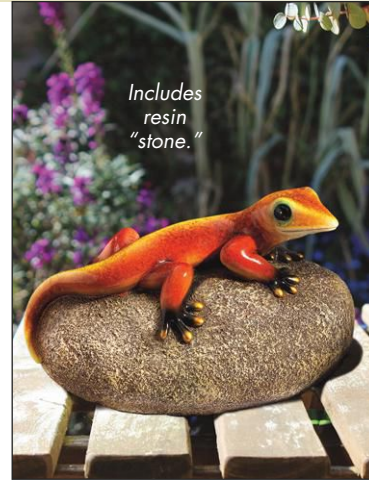

Flowers not included.

**Buckets the Garden Frog Planter Statue**

HF-300718  
11½"Wx6"Dx17½"H. 5 lbs.

**Great Green Barred Frog Statue**

NE-130060  
50"Wx45"Dx37"H. 103 lbs.

# ANIMALS REPTILES

**Froggy Business Garden Statue**  
QL-57747  
16½"Wx4"Dx7"H. 2 lbs.

**Take a Toad Off Sitting Frog Statue**  
FU-84536  
9"Wx7½"Dx16½"H. 3 lbs.

**Jungle Forest Tree Frog Garden Statue**  
JQ-6871  
11"Wx6½"Dx4½"H. 1 lb.