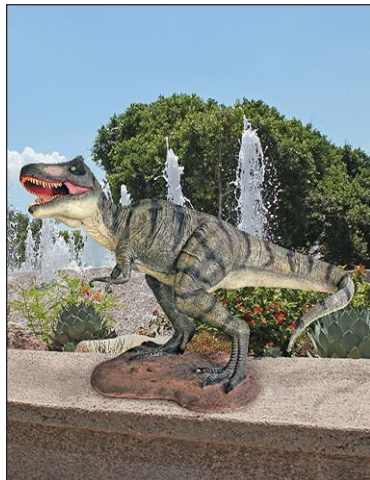

Scaled Tyrannosaurus Rex Dinosaur Statue

NE-110018
44"Wx21½"Dx30½"H. 32 lbs.