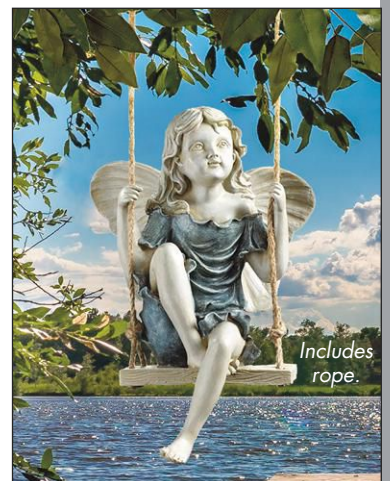

**Rose Garden Fairy with Basket Statue**

SH-9403614  
4"Wx3"Dx10"H. 1 lb.

**Rose Garden Fairy with Watering Can Statue**

SH-9403612  
4"Wx3½"Dx9½"H. 1 lb.

**Rose Garden Fairy with Flowers Statue**

SH-9403611  
4"Wx3"Dx9½"H. 1 lb.

*Includes rope.*

**Summertime Fairy on a Swing Statue**

EU-42046  
7½"Wx5½"Dx11½"H. 3 lbs.

EXCLUSIVE QUALITY DÉCOR FOR HOME AND GARDEN

**NEW**

**Clumsy Karl the Mushroom Hunter Gnome Statue**

QM-2477000  
7"Wx15"Dx8"H. 3 lbs.