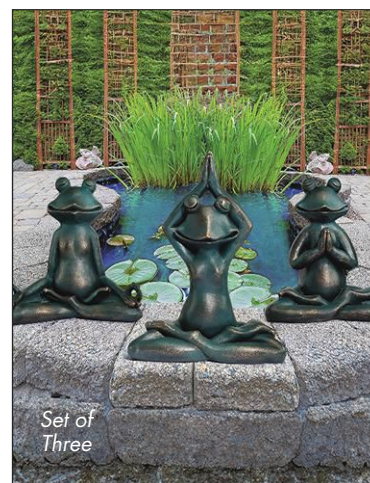

Set of Three

Relax, Renew and Rabbit Zen Frog Statue Set

QL-180583
Each 14"Wx8"Dx14"H. 3 lbs.