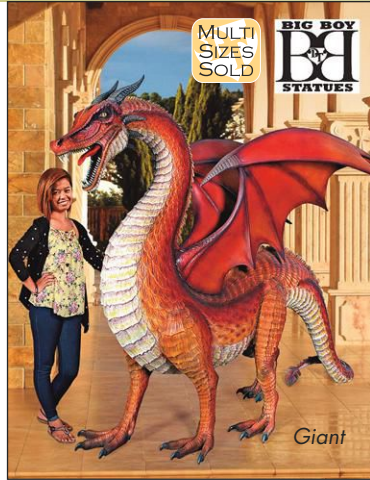

CL-6142  
9½"Wx7"Dx10½"H. 4 lbs.

EXCLUSIVE QUALITY DÉCOR FOR HOME AND GARDEN

**Desmond the Gothic Dragon Statue**

CL-51642  
16½"Wx7"Dx15"H. 7 lbs.

**The Red Welsh Dragon Statue: Giant**

NE-100043  
108½"Wx52½"Dx78½"H. 198 lbs.