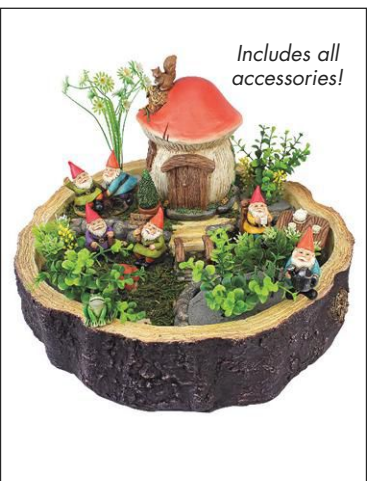

QL-30757  
4½"Wx3½"Dx9"H. 1 lb.

**Firefighter Franz and his Frog Fire Brigade Gnome Statue**

QL-306832  
7"Wx4½"Dx9"H. 1 lb.

**Bunny on Board Tractor Gnome Statue**

QL-1530256  
12"Wx7"Dx10"H. 5 lbs.

*Includes all accessories!*