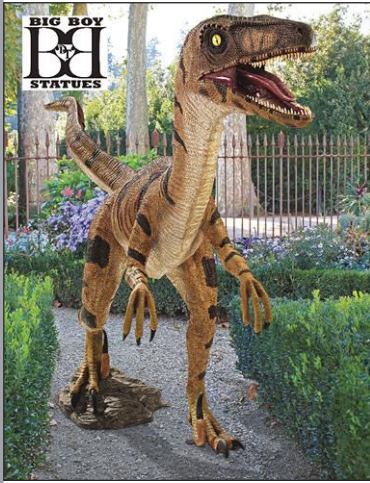

Velociraptor Jurassic-Sized Dinosaur Statue
NE-110015
106"Wx24"Dx62"H. 103 lbs.