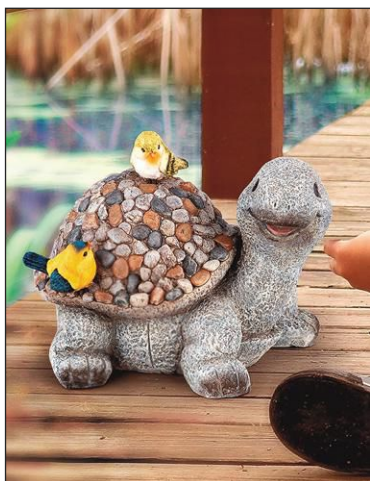

**Blue Sea Turtle Statue: Large**

QL-59584  
14"Wx13½"Dx5"H. 3 lbs.

Medium

**Blue Sea Turtle Statue: Medium**

QL-59585  
12"Wx11½"Dx4"H. 2 lbs.

**The Curious Turtle Elephant Tortoise Statue**

QM-2734500  
29½"Wx20½"Dx18½"H. 19 lbs.