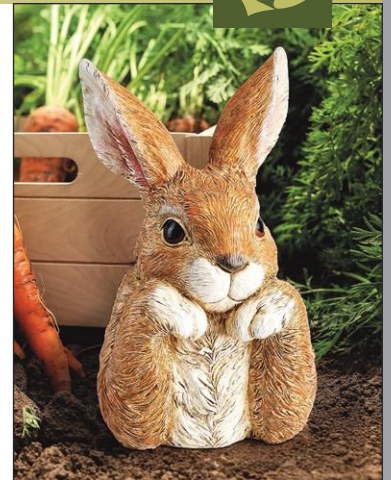

Rowan the Reflecting Rabbit Bunny Statue

HT-206843
5½"Wx5"Dx9"H. 1 lb.