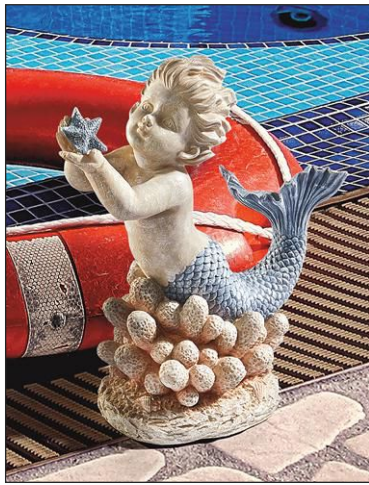

**Gifts from the Sea
Merboy with Starfish Statue**

LY-7210862
10"Wx5½"Dx13½"H. 3 lbs.