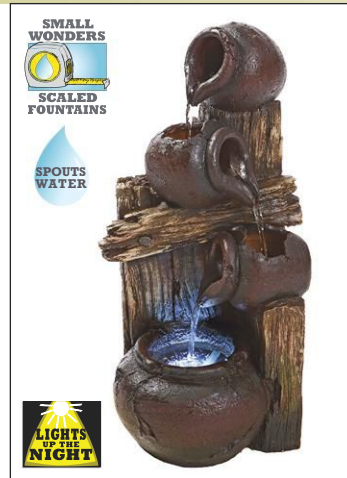

Casa Chianti Cascading Urns Tabletop Fountain
QN-164014
10"Wx10"Dx19½"H. 10 lbs.