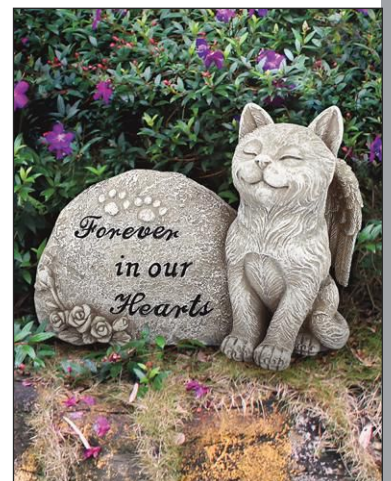

MULTI SIZES SOLD

**Loving Friend, Memorial Pet Dog Statue: Large**

LY-7154092  
8½"Wx7"Dx10"H. 2 lbs.

**Paw Prints on our Hearts Cat Memorial Statue**

QL-59385  
5"Wx5"Dx10"H. 1 lb.

**Paw Prints on our Hearts Dog Memorial Statue**

QL-59384  
5"Wx4½"Dx9½"H. 1 lb.

**Forever in Our Hearts Dog Memorial Statue**

QL-593931  
6"Wx2½"Dx4"H. 1 lb.

**Forever in Our Hearts Cat Memorial Statue**

QL-593932  
6"Wx2½"Dx4"H. 1 lb.

EXCLUSIVE QUALITY DÉCOR FOR HOME AND GARDEN