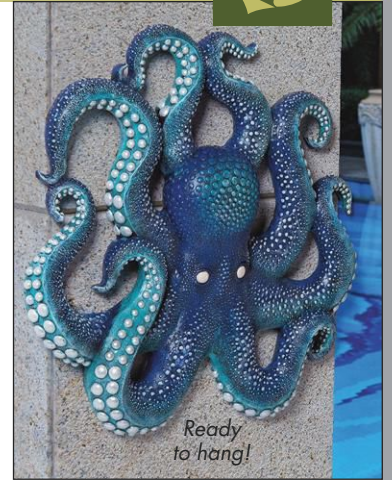

**Deadly Blue Octopus of the
Coral Reef Wall Sculpture**

AL-96425
16"Wx3"Dx15½"H. 6 lbs.