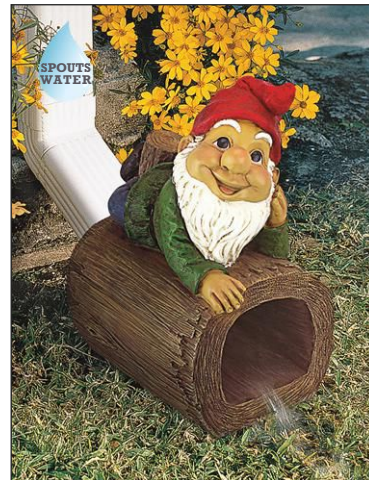

QM-7512081

9½"Wx6½"Dx6½"H. 2 lbs.

**Swamp Alligator Gutter Guardian Downspout Statue**

QM-7512080

10"Wx5"Dx6"H. 2 lbs.

**Butch the Bulldog Gutter Guardian Downspout Statue**

QM-7512105

10½"Wx6½"Dx6"H. 2 lbs.