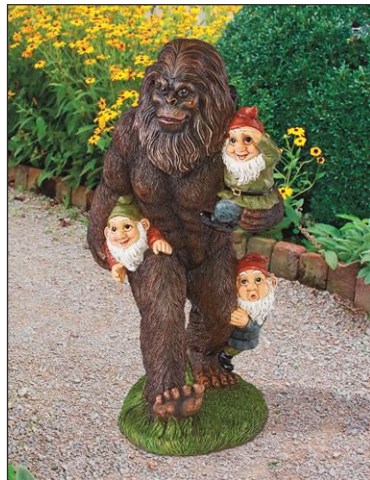

MULTI SIZES SOLD

**Bigfoot the Garden Yeti Statue: Medium**

DB-383091

12½"Wx12"Dx21"H. 9 lbs.

BIG BOY  
STATUES

MULTI SIZES SOLD

Life-Size

**Bigfoot the Garden Yeti Statue: Life-Size**

NE-110119

45"Wx38"Dx72"H. 147 lbs.

Hangs on tree!

**Bigfoot the Bashful Yeti Tree Sculpture**

DB-583078

15"Wx12"Dx15"H. 8 lbs.

Hand-Crafted Metalwork

**Bigfoot Spotted Metal Silhouette Garden Stake**

NA-118

19"Wx1½"Dx36"H. 3 lbs.

**Schlepping the Garden Gnomes Bigfoot Statue**

QM-16042

10½"Wx8"Dx16"H. 5 lbs.

Oliver

**Big Burly Bunnies Rabbit Statue: Oliver the Bunny**

FU-83243