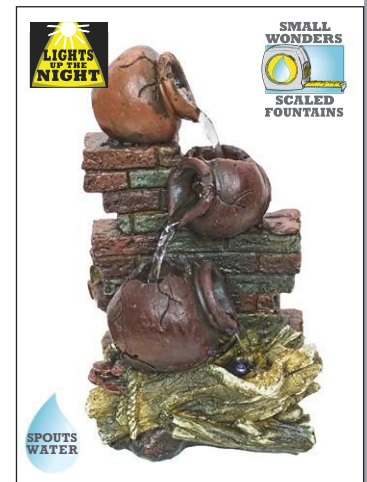

Villa La Piccolina Urns Tabletop Fountain
QN-154039
6"Wx4½"Dx10"H. 3 lbs.