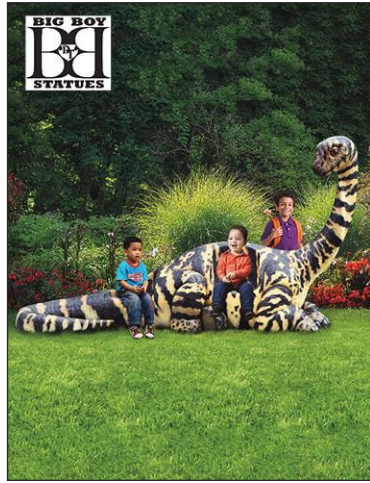

Rhoetosaurus Dinosaur Sculptural Bench
NE-210179
137½"Wx41½"Dx78"H. 249 lbs.