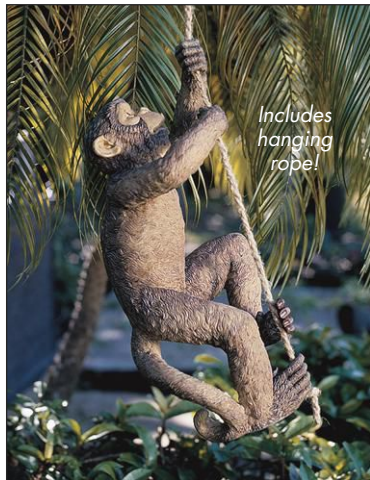

QM-3019700  
8½"Wx13"Dx14½"H. 3 lbs.

Includes hanging rope!

**Hangin Horatio the 3-Toed Sloth Statue**

QM-2890800  
8"Wx6"Dx13½"H. 3 lbs.

Ready to hang!

**Sinbad the 3-Toed Sloth Hanging Statue**

QM-2986400  
8"Wx5½"Dx15½"H. 3 lbs.

Includes hanging rope!

**Makokou the Climbing Monkey Statue**

NG-32154  
9"Wx8½"Dx20"H. 6 lbs.

Includes hanging rope!

**Chico the Chimpanzee Hanging Statue**

QM-2673300  
7"Wx6½"Dx16"H. 3 lbs.

Includes hanging rope!