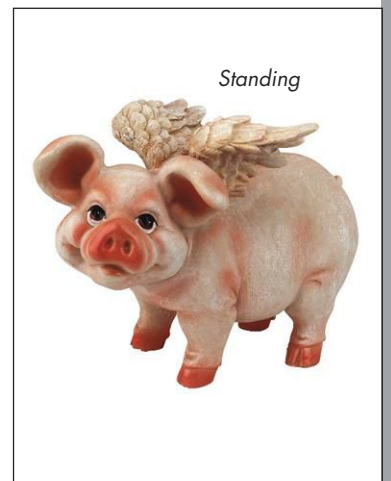

QM-2523700  
16½"Wx8"Dx8½"H. 2 lbs.

**When Pigs Fly Flamboyant Farm Statue**

QM-21005  
11½"Wx6"Dx14"H. 4 lbs.

Sitting

**Hog Heaven Flying Pig Statue: Sitting**

QL-57201  
7½"Wx5½"Dx6½"H. 1 lb.

Standing

**Hog Heaven Flying Pig Statue: Standing**