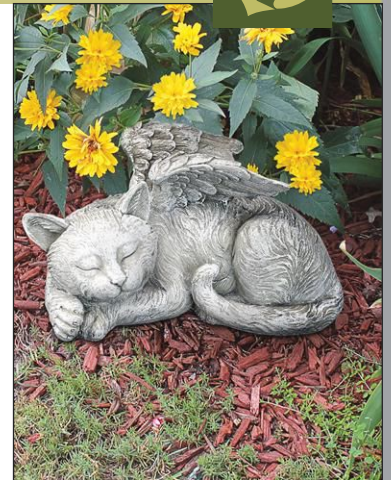

Cat Memorial Angel Pet Statue

QL-6080
10"Wx5½"Dx5"H. 2 lbs.