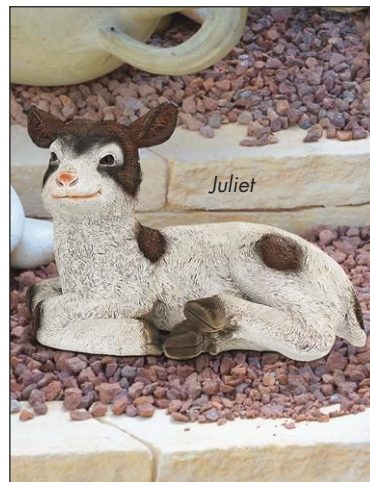

QL-57203  
8"Wx6"Dx6"H. 1 lb.

EXCLUSIVE QUALITY DÉCOR FOR HOME AND GARDEN

**Mystical Unicorn of Avalon Statue: Large**

DB-101  
32"Wx20"Dx24½"H. 21 lbs.

**Motherly Love Pony Foal and Mare Horse Statue**

AL-307690  
17½"Wx10"Dx10½"H. 3 lbs.

**The Enchanted Unicorn Statue**

DB-383015  
14"Wx5½"Dx16½"H. 5 lbs.

**The Alpocalypse of Alpaca Statue: Baby**

QM-2867400  
11½"Wx5½"Dx13"H. 3 lbs.

**Oktoberfest Muskrats Beer Buddy Trio Statues**

QL-58565  
Each 4"Wx2½"Dx7"H. 1 lb.

**New Kids on the Farm Baby Goat Statue: Romeo**

QM-23053  
12½"Wx5"Dx11½"H. 2 lbs.

**New Kids on the Farm Baby Goat Statue: Juliet**

QM-23054  
10½"Wx5½"Dx7"H. 2 lbs.

**Just Kidding Baby Goat Statue**

JQ-11292  
11½"Wx9"Dx7"H. 4 lbs.