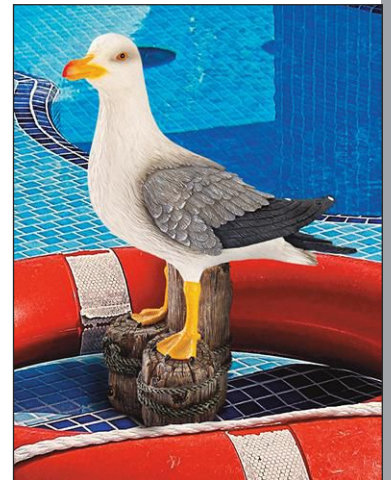

Hangs on tree!

**American Bald Eagle Bird of Prey Wall Sculpture**  
JQ-5900  
10½"Wx6"Dx17"H. 10 lbs.

MULTI SIZES SOLD

**Staverden Castle Peacock on an Urn Statue**  
KY-1876  
15½"Wx11½"Dx34"H. 12 lbs.

MULTI SIZES SOLD

Large

**The Regal Peacock Garden Statue: Large**  
DB-20191  
34"Wx12½"Dx21"H. 14 lbs.

MULTI SIZES SOLD

Medium

**The Regal Peacock Garden Statue: Medium**  
DB-383117  
20"Wx9"Dx13"H. 5 lbs.

**Dockside Seagull Statue**  
QL-56461  
12"Wx6½"Dx17½"H. 3 lbs.

**Gray Heron Coastal Bird Statue**  
QM-2756500  
6"Wx9"Dx18"H. 3 lbs.

**Dock of the Bay Pelican Statue**  
QM-22398  
12"Wx5"Dx10"H. 1 lb.

**Ocean Side Pier 51 Pelican Statue**  
QM-205301  
7"Wx7½"Dx15"H. 2 lbs.

**The Great White Egret Statue**  
QL-1558266  
11"Wx6"Dx23"H. 4 lbs.

**Snapping Swamp Gator Statue**

DB-383090  
19½"Wx17"Dx19"H. 18 lbs.