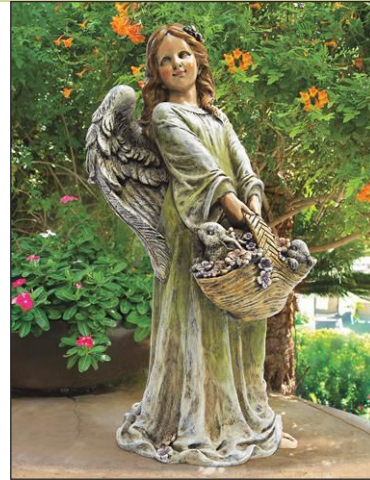

**Joy the Flower
Angel Statue**
SH-307661
11½"Wx11½"Dx24½"H. 8 lbs.