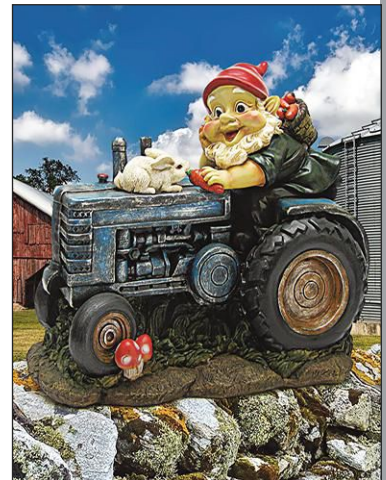

Bunny on Board Tractor Gnome Statue

QL-1530256
12"Wx7"Dx10"H. 5 lbs.