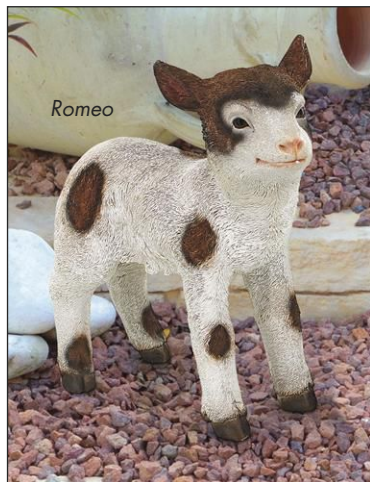

**The Enchanted Unicorn Statue**

DB-383015  
14"Wx5½"Dx16½"H. 5 lbs.

**The Alpocalypse of Alpaca Statue: Baby**

QM-2867400  
11½"Wx5½"Dx13"H. 3 lbs.

**Oktoberfest Muskrats Beer Buddy Trio Statues**

QL-58565  
Each 4"Wx2½"Dx7"H. 1 lb.

**New Kids on the Farm Baby Goat Statue: Romeo**

QM-23053  
12½"Wx5"Dx11½"H. 2 lbs.

**New Kids on the Farm Baby Goat Statue: Juliet**

QM-23054  
10½"Wx5½"Dx7"H. 2 lbs.

**Just Kidding Baby Goat Statue**

JQ-11292  
11½"Wx9"Dx7"H. 4 lbs.