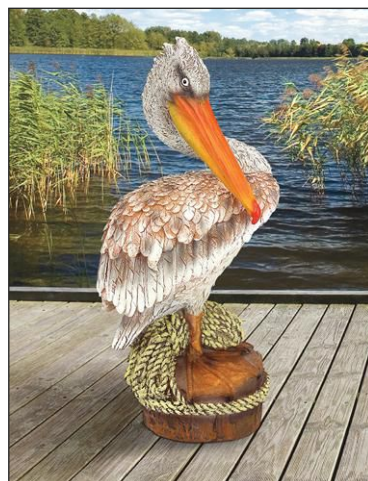

Hangs on tree!

**American Bald Eagle Bird of Prey Wall Sculpture**  
JQ-5900  
10½"Wx6"Dx17"H. 10 lbs.

MULTI SIZES SOLD

**Staverden Castle Peacock on an Urn Statue**  
KY-1876  
15½"Wx11½"Dx34"H. 12 lbs.

MULTI SIZES SOLD

Large

**The Regal Peacock Garden Statue: Large**  
DB-20191  
34"Wx12½"Dx21"H. 14 lbs.

MULTI SIZES SOLD

Medium

**The Regal Peacock Garden Statue: Medium**  
DB-383117  
20"Wx9"Dx13"H. 5 lbs.

**Dockside Seagull Statue**  
QL-56461  
12"Wx6½"Dx17½"H. 3 lbs.

**Gray Heron Coastal Bird Statue**  
QM-2756500  
6"Wx9"Dx18"H. 3 lbs.

**Dock of the Bay Pelican Statue**  
QM-22398  
12"Wx5"Dx10"H. 1 lb.