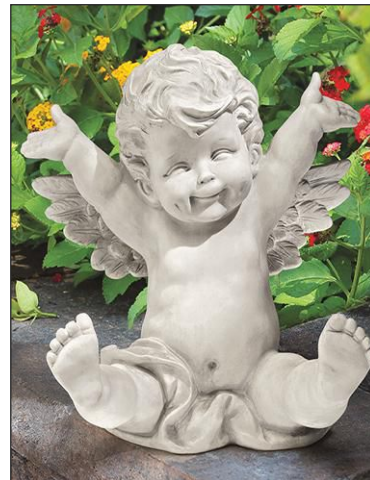

# DRAGONS ANGELS

**Angelique's Splash  
Angel Birdbath Statue**  
LY-710405  
12½"Wx9"Dx20"H. 8 lbs.

**In God's Grace  
Angel Statue**  
DB-383093  
14½"Wx14"Dx24½"H. 10 lbs.

**Joy the Flower  
Angel Statue**  
SH-307661  
11½"Wx11½"Dx24½"H. 8 lbs.

**Resting Grace Sitting  
Angel Statue: Large**  
NG-33951  
10½"Wx8"Dx19"H. 7 lbs.

MULTI  
SIZES  
SOLD

**Heavenly Offering  
Cherub Statue**  
AL-20511  
9"Wx8½"Dx14½"H. 2 lbs.

**Nature's Blessing  
Angel Statue**  
EU-2018  
13"Wx8"Dx19"H. 8 lbs.