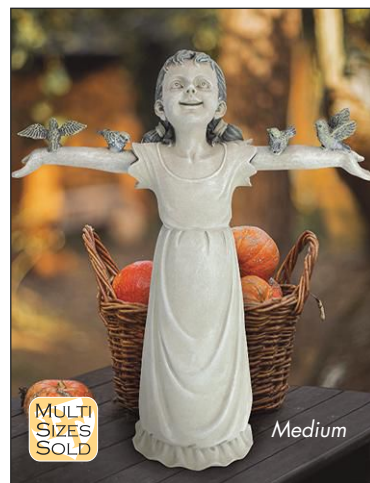

AL-18606

6½"Wx8"Dx17"H. 3 lbs.

Small

MULTI SIZES SOLD

**Nellie's Big Catch Fisherwoman Statue: Small**

EU-9305

4½"Wx11"Dx11"H. 2 lbs.

**Uncle Sam Yankee Doodle Dandy Statue**

EU-31651

5½"Wx4½"Dx16½"H. 3 lbs.

Includes Flag!

Small

MULTI SIZES SOLD

**Basking in God's Glory Little Girl Statue: Small**

JQ-6965

12"Wx5"Dx12"H. 2 lbs.