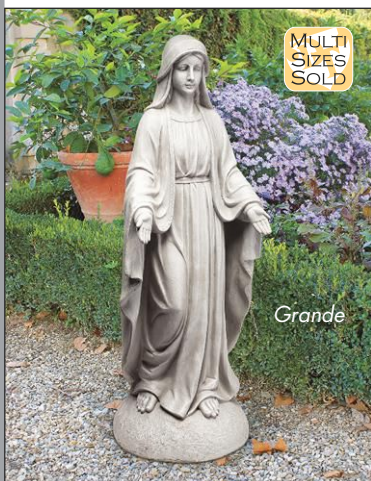

LY-78445  
7"Wx8"Dx16"H. 4 lbs.

**Saint Francis Feeds the Animals Bird Feeder Statue**

EU-40076  
17"Wx13"Dx19"H. 11 lbs.

**Baby Saint Francis Statue: Large**

AH-250428  
11"Wx8½"Dx23½"H. 10 lbs.

**Madonna of Notre Dame Garden Statue: Grande**