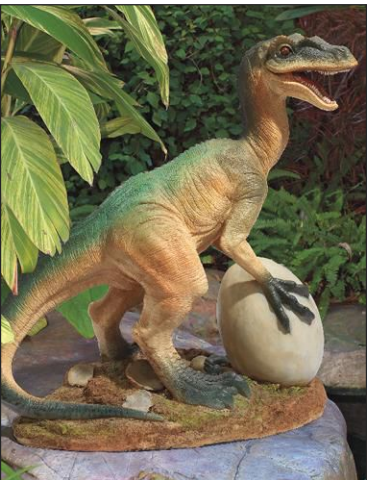

The Egg Beater Raptor Dinosaur Statue

JQ-6619
13½"Wx8"Dx14½"H. 5 lbs.