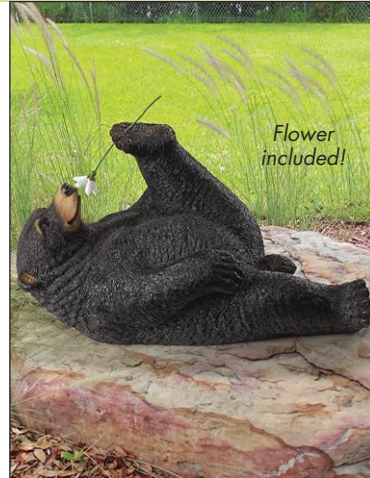

AL-20520  
12"Wx6"Dx13"H. 5 lbs.

**Black Bear Cubs Up a Tree Statue**

KY-79361  
12"Wx14"Dx45½"H. 31 lbs.

**Climbing Cubs Black Bear Statue**

KY-1878  
16½"Wx18"Dx36½"H. 22 lbs.

**Mischievous Woodland Black Bear Cubs Statue**

KY-69774  
30½"Wx9"Dx18"H. 16 lbs.

Ready to hang!

**Summer Snooze Black Bear Hanging Statue**

AL-59947  
10"Wx5"Dx4½"H. 1 lb.

**Hooked on Fishing, Black Bear Fisherman Statue**

QM-2703200  
6½"Wx6"Dx13½"H. 2 lbs.

Flower included!

**Smell the Flowers Black Bear Statue**

QM-16036  
17½"Wx9½"Dx10"H. 5 lbs.

**Catnapping Cub Sleeping Black Bear Statue**

JQ-8560  
11"Wx6"Dx9½"H. 3 lbs.

**Catching Rays Black Bear Cub Statue**