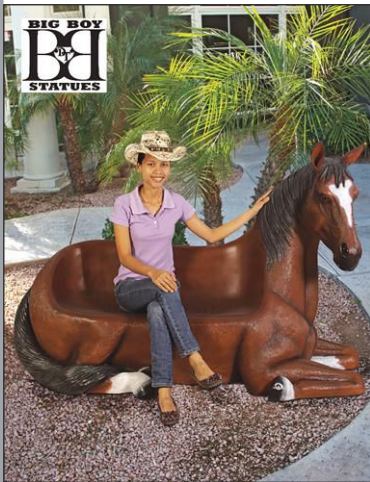

Saddle-Up Horse Sculptural Bench

NE-130004
70"Wx28½"Dx46½"H. 82 lbs.