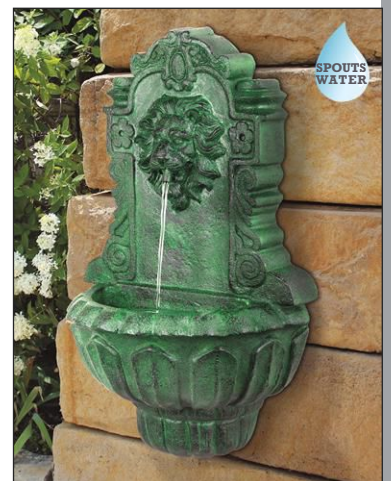

SPOUTS WATER

Casa Del Lago Lion Head Wall Niche Fountain

SS-2568

15½"Wx9½"Dx25"H. 14 lbs.