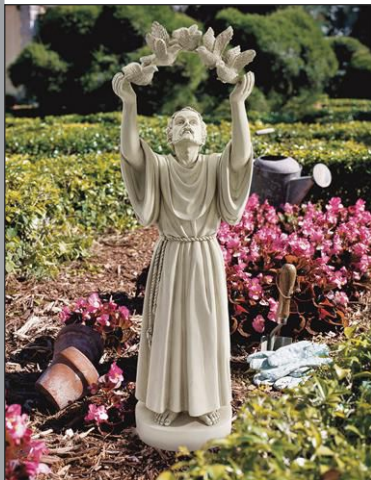

Saint Francis's Doves of Peace Garden Statue

EU-34267
7½"Wx6½"Dx25"H. 5 lbs.