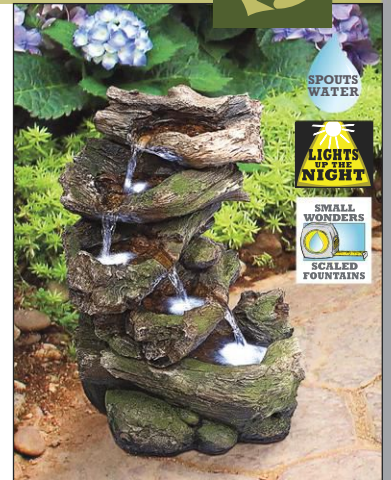

**Columbia Falls Tabletop Fountain**

QN-164045

10"Wx9½"Dx17"H. 10 lbs.

SPOUTS WATER  
LIGHTS UP THE NIGHT  
SMALL WONDERS  
SCALED FOUNTAINS

**Glacier Peak Cascading Tabletop Fountain**

DW-35126

6½"Wx5"Dx10½"H. 3 lbs.