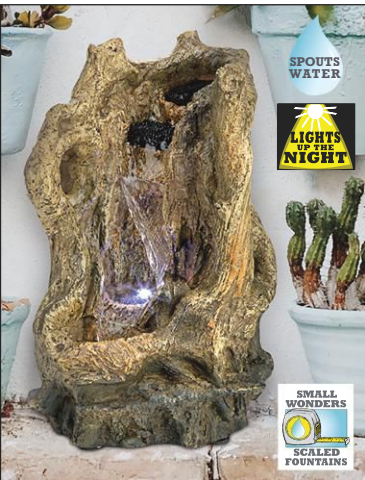

SPOUTS WATER
LIGHTS UP THE NIGHT
SMALL WONDERS
SCALED FOUNTAINS

Pendulum Point Cascading Tabletop Fountain

DW-9105

6½"Wx5"Dx10½"H. 4 lbs.