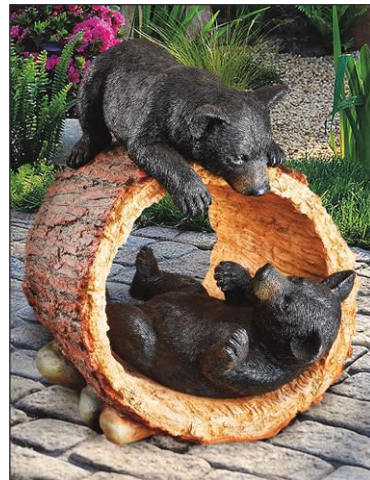

KY-69774  
30½"Wx9"Dx18"H. 16 lbs.

Ready to hang!

**Summer Snooze Black Bear Hanging Statue**

AL-59947  
10"Wx5"Dx4½"H. 1 lb.

**Hooked on Fishing, Black Bear Fisherman Statue**

QM-2703200  
6½"Wx6"Dx13½"H. 2 lbs.

Flower included!

**Smell the Flowers Black Bear Statue**

QM-16036  
17½"Wx9½"Dx10"H. 5 lbs.

**Catnapping Cub Sleeping Black Bear Statue**

JQ-8560  
11"Wx6"Dx9½"H. 3 lbs.

**Catching Rays Black Bear Cub Statue**

QM-2622000  
10"Wx12½"Dx11½"H. 2 lbs.

**Speak, Hear, See No Evil Black Bear Statue**

HT-142927  
3½"Wx4"Dx10½"H. 1 lb.

**Rough Play Bear Cubs Garden Statue**

KY-71206  
15"Wx18½"Dx19"H. 21 lbs.

**Controlling the Cubs, Mother Bear Statue**

QL-1559498  
16"Wx4½"Dx10½"H. 4 lbs.

**Honey the Curious Black Bear Cub Statue**

QL-56987  
8½"Wx8"Dx14"H. 2 lbs.

**Forest Vantage Point Black Bear Statue**

KY-18491  
16½"Wx26"Dx50½"H. 52 lbs.

Rolling

**Roly-Poly Black Bear Statue: Rolling Cub**