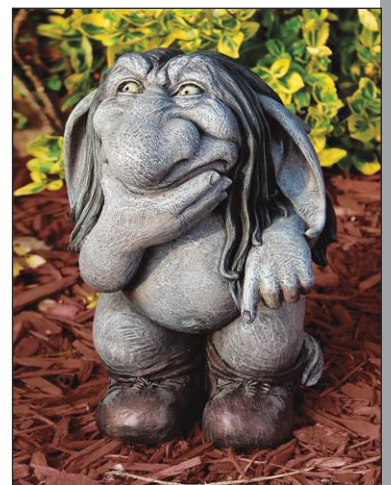

NG-30010  
11"Wx9"Dx12"H. 4 lbs.

Medium

MULTI SIZES SOLD

**Gaston the Climbing Gothic Gargoyle Statue: Medium**

NG-832115  
10½"Wx10"Dx13"H. 6 lbs.

**Babble the Gothic Gargoyle Statue**

CL-3689  
7"Wx10"Dx10½"H. 5 lbs.

**Whisper the Gothic Gargoyle Statue**

CL-3693  
7½"Wx11"Dx11½"H. 6 lbs.

**Gaspar, Watcher of Souls Gothic Gargoyle Statue**

LY-312006  
8"Wx8½"Dx12"H. 3 lbs.

**Pondering Sylvester the Cynical Troll Statue**