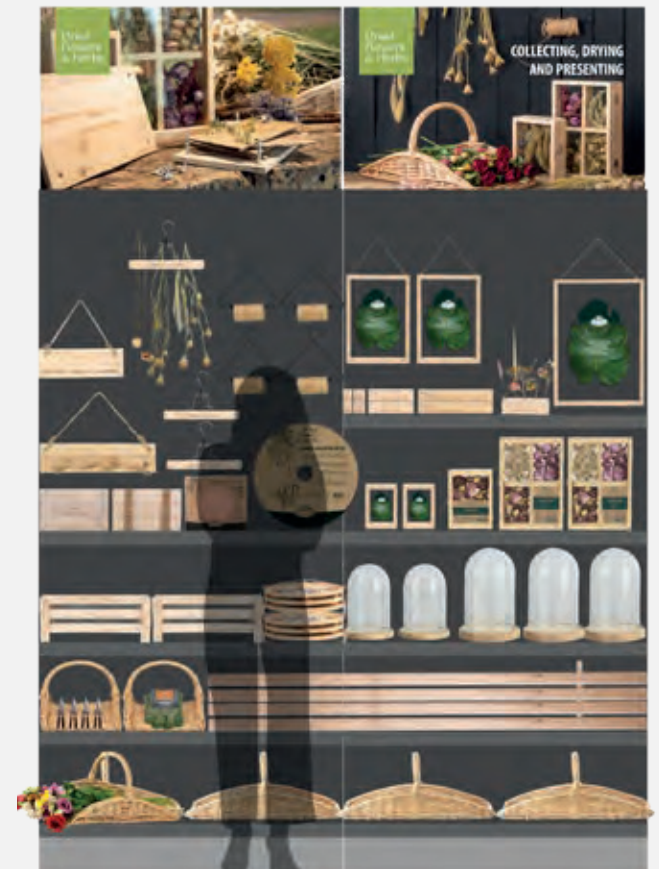

**S**

**FH013**

16,0 x 16,0 x 25,0 cm  
6,3 x 6,3 x 9,8 inch

**L**

**FH014**

20,0 x 20,0 x 30,0 cm  
7,9 x 7,9 x 11,8 inch

# GAZING GLOBES

A jewel in every garden with a symbolic meaning

These stainless steel gazing globes were used to ward off witches, diseases and adversity. Witches were not allowed to see their own mirror image; this would deprive them of their magic.