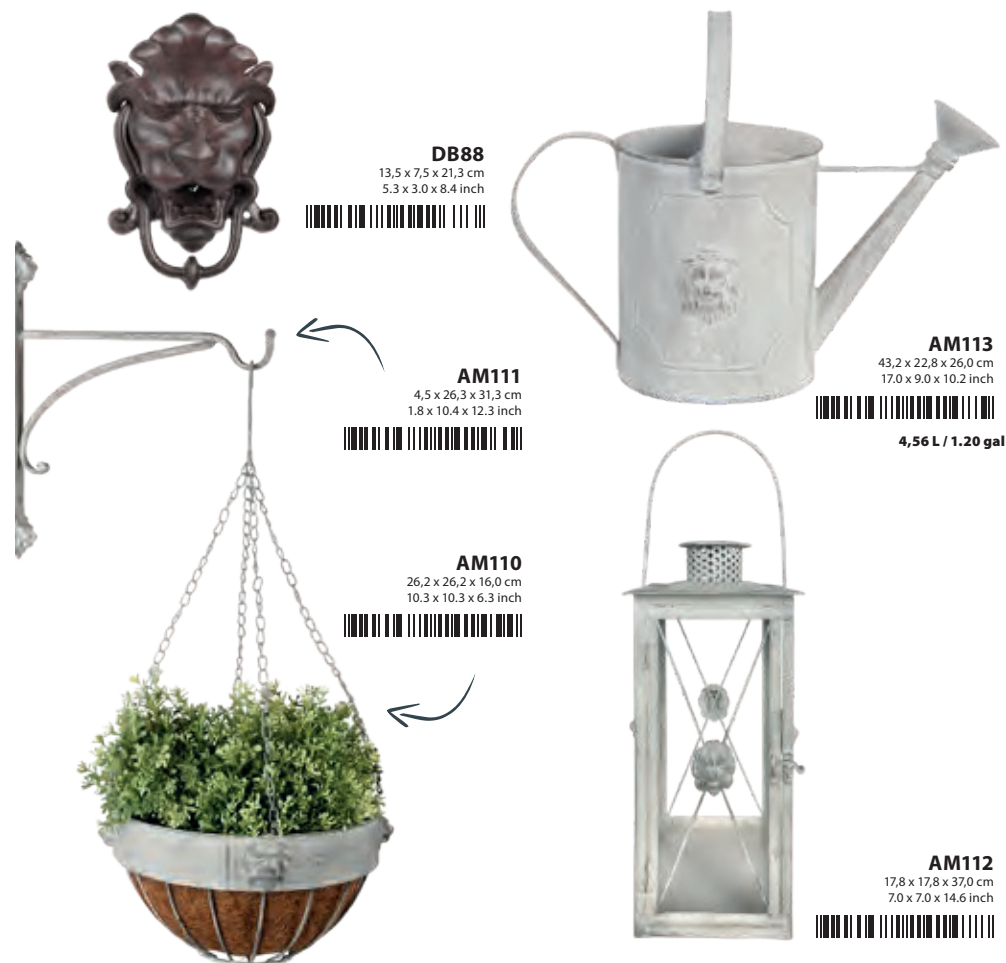

AM110
26,2 x 26,2 x 16,0 cm
10,3 x 10,3 x 6,3 inch