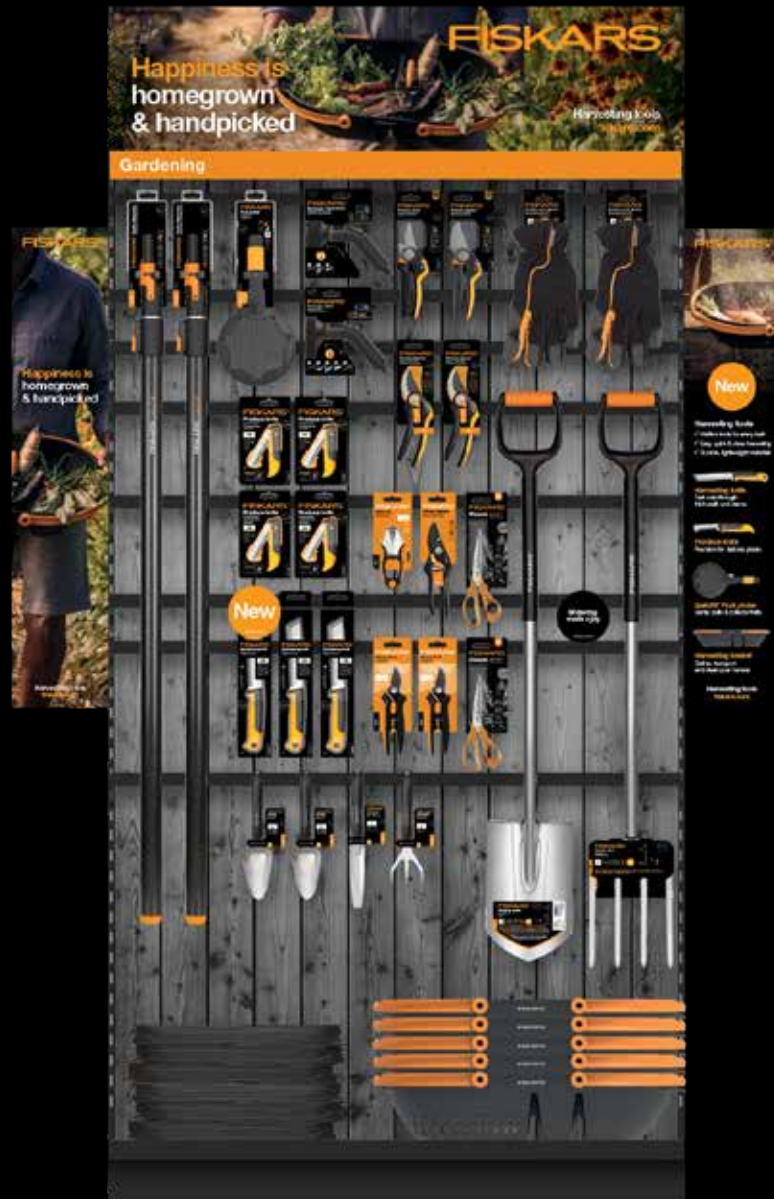

Happiness Campaign

Engaging, informative POS materials and digital assets inspire your customers and help them choose the right tools to make every gardening task more enjoyable.

FISKARS®

Let your imagination bloom

Happiness is
[fiskars.com](https://www.fiskars.com)