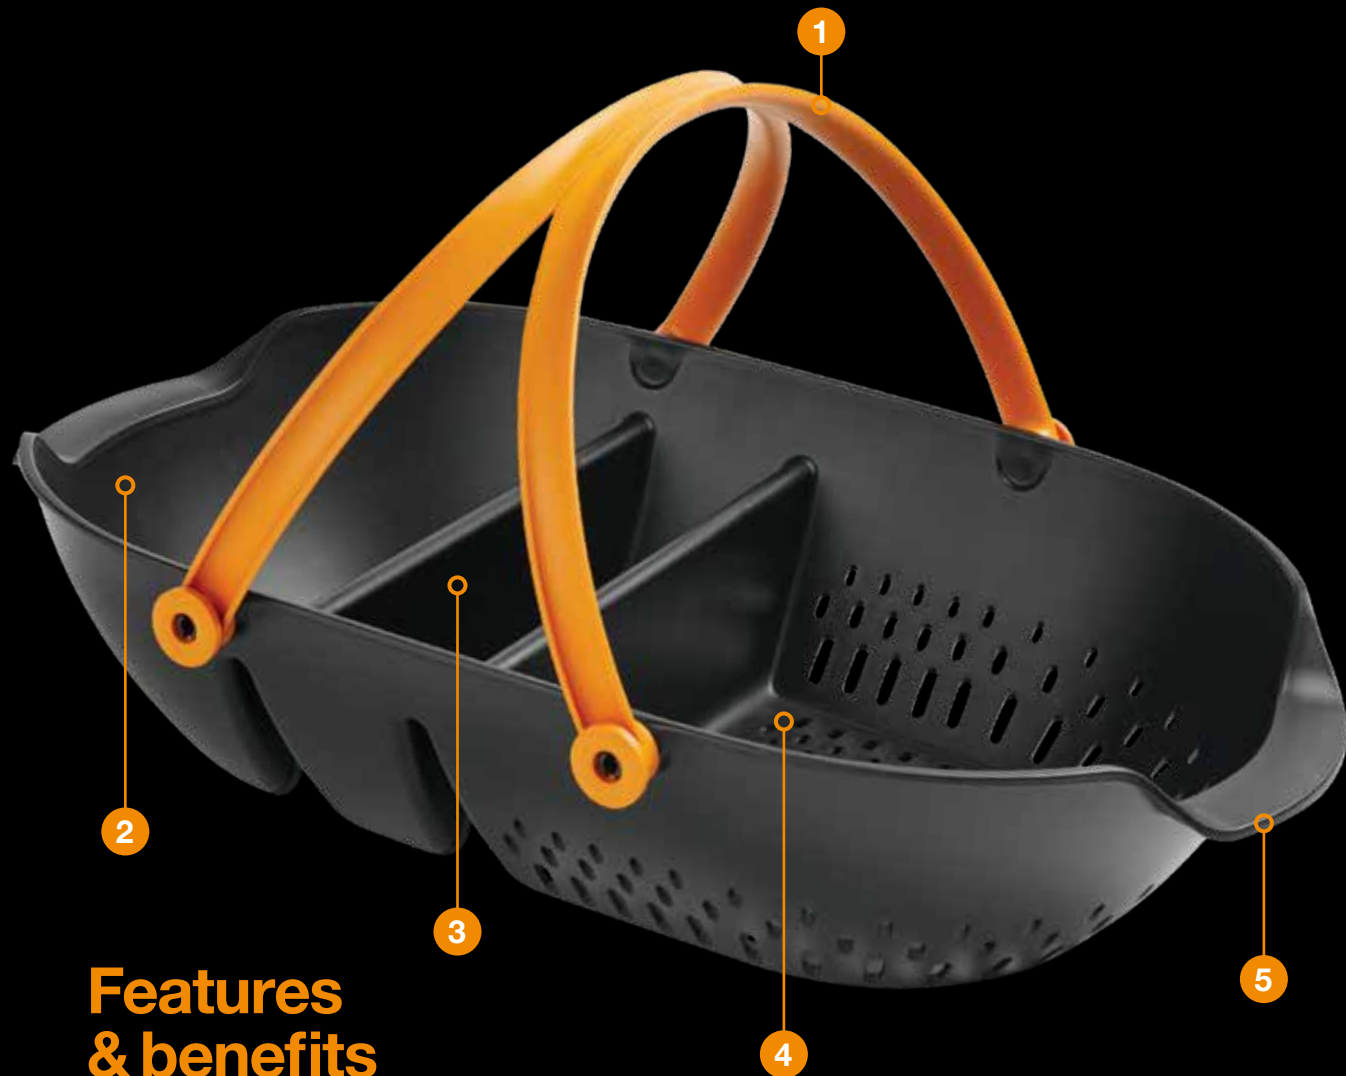

Garden Harvest Basket

Features & benefits

- 1 Interlocking handles**
Folding handles interlock for easy carrying with one hand
- 2 Enclosed side**
Use the enclosed side for soaking or carrying cleaned produce
- 3 Center compartment**
Use center compartment to separate tools from produce
- 4 Colander side**
Use the large colander side for washing just-harvested produce
- 5 Side handles**
Molded side handles allow for comfortable, two-handed carrying