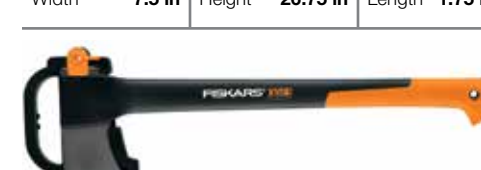

- Designed for maximum efficiency, delivering more one-strike splits
- Perfectly balanced design increases swing speed
- Shock-absorbing FiberComp® handle is lightweight yet stronger than steel

X15 Chopping Axe (23")					Model	378571	Item no.	378571-1004	UPC				
Width	7.5 in	Height	26.75 in	Length	1.75 in in	Weight	3.56 lbs	Case pack			4	MSRP	$60.99