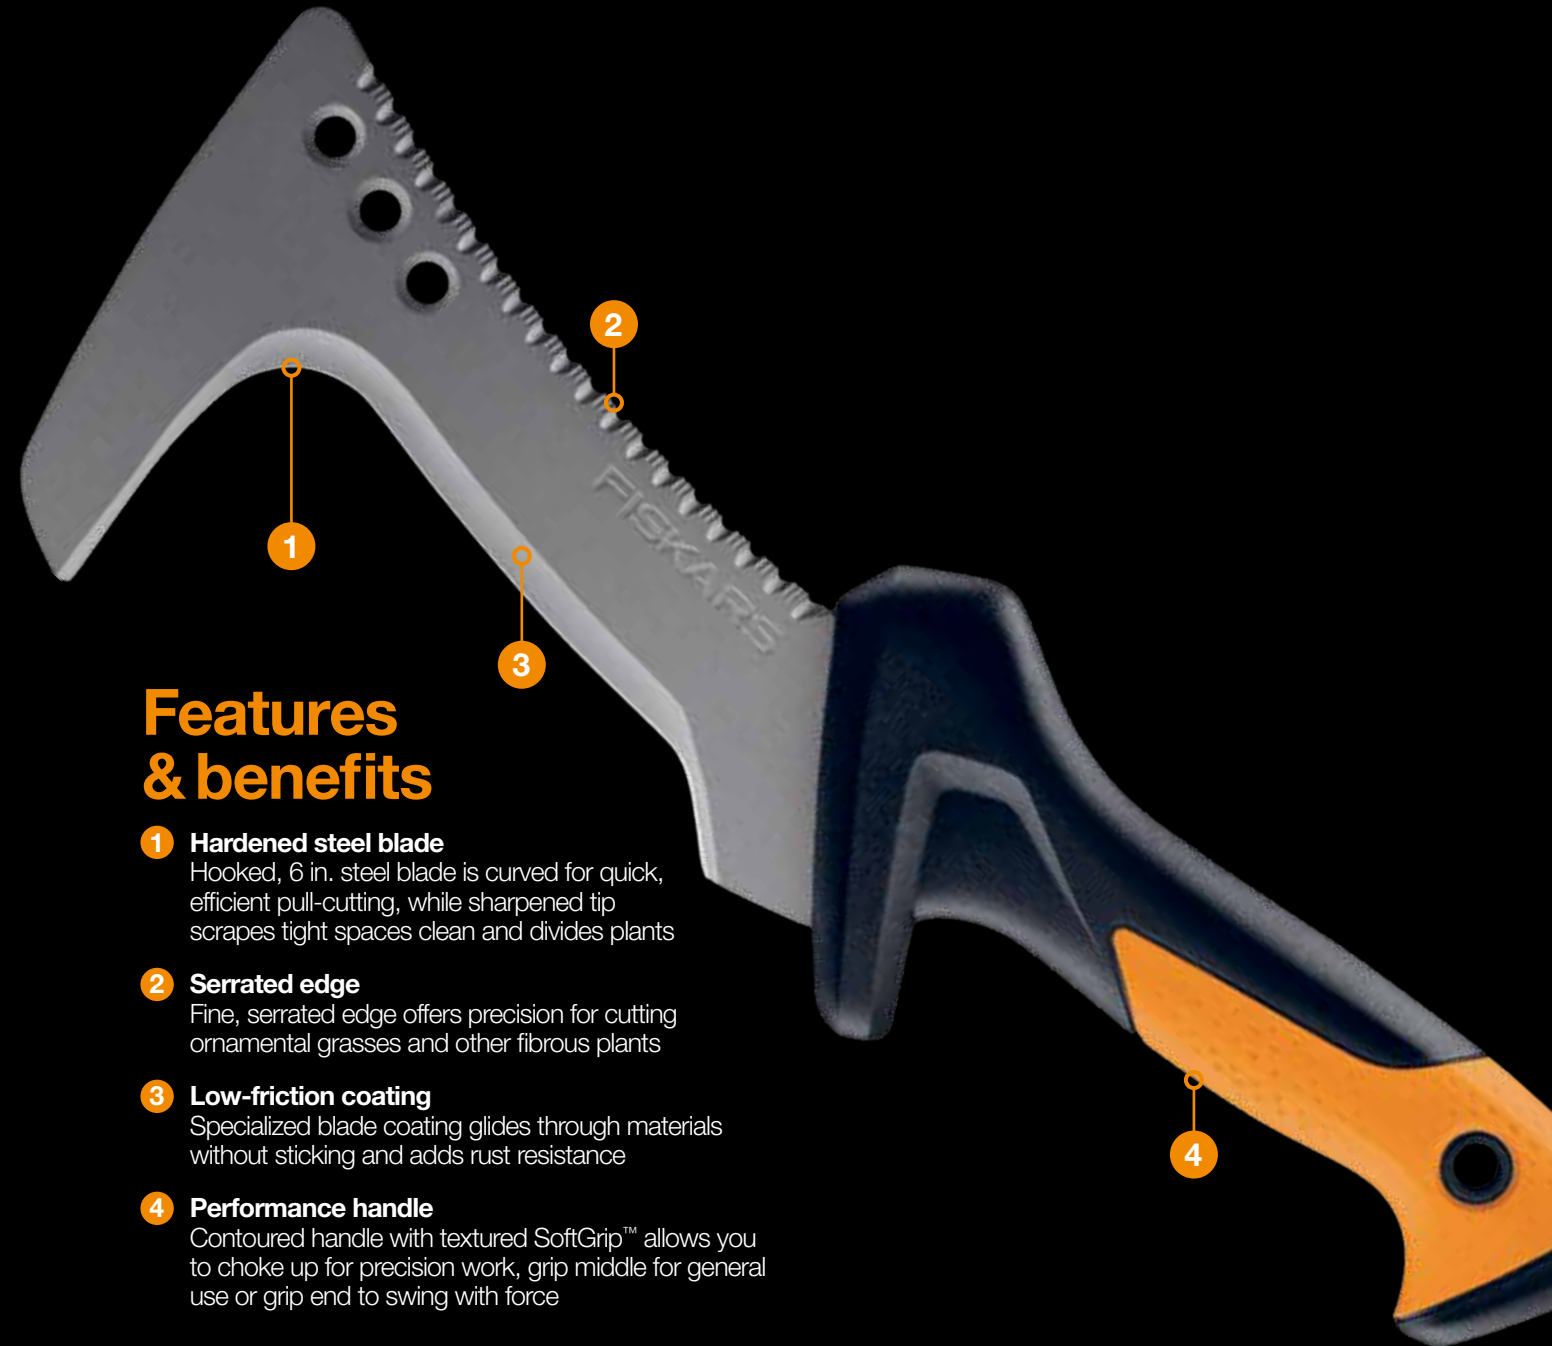

Happiness is
[fiskars.com](https://www.fiskars.com)

Billhook

Features & benefits

- 1 Hardened steel blade**
Hooked, 6 in. steel blade is curved for quick, efficient pull-cutting, while sharpened tip scrapes tight spaces clean and divides plants
- 2 Serrated edge**
Fine, serrated edge offers precision for cutting ornamental grasses and other fibrous plants
- 3 Low-friction coating**
Specialized blade coating glides through materials without sticking and adds rust resistance
- 4 Performance handle**
Contoured handle with textured SoftGrip™ allows you to choke up for precision work, grip middle for general use or grip end to swing with force