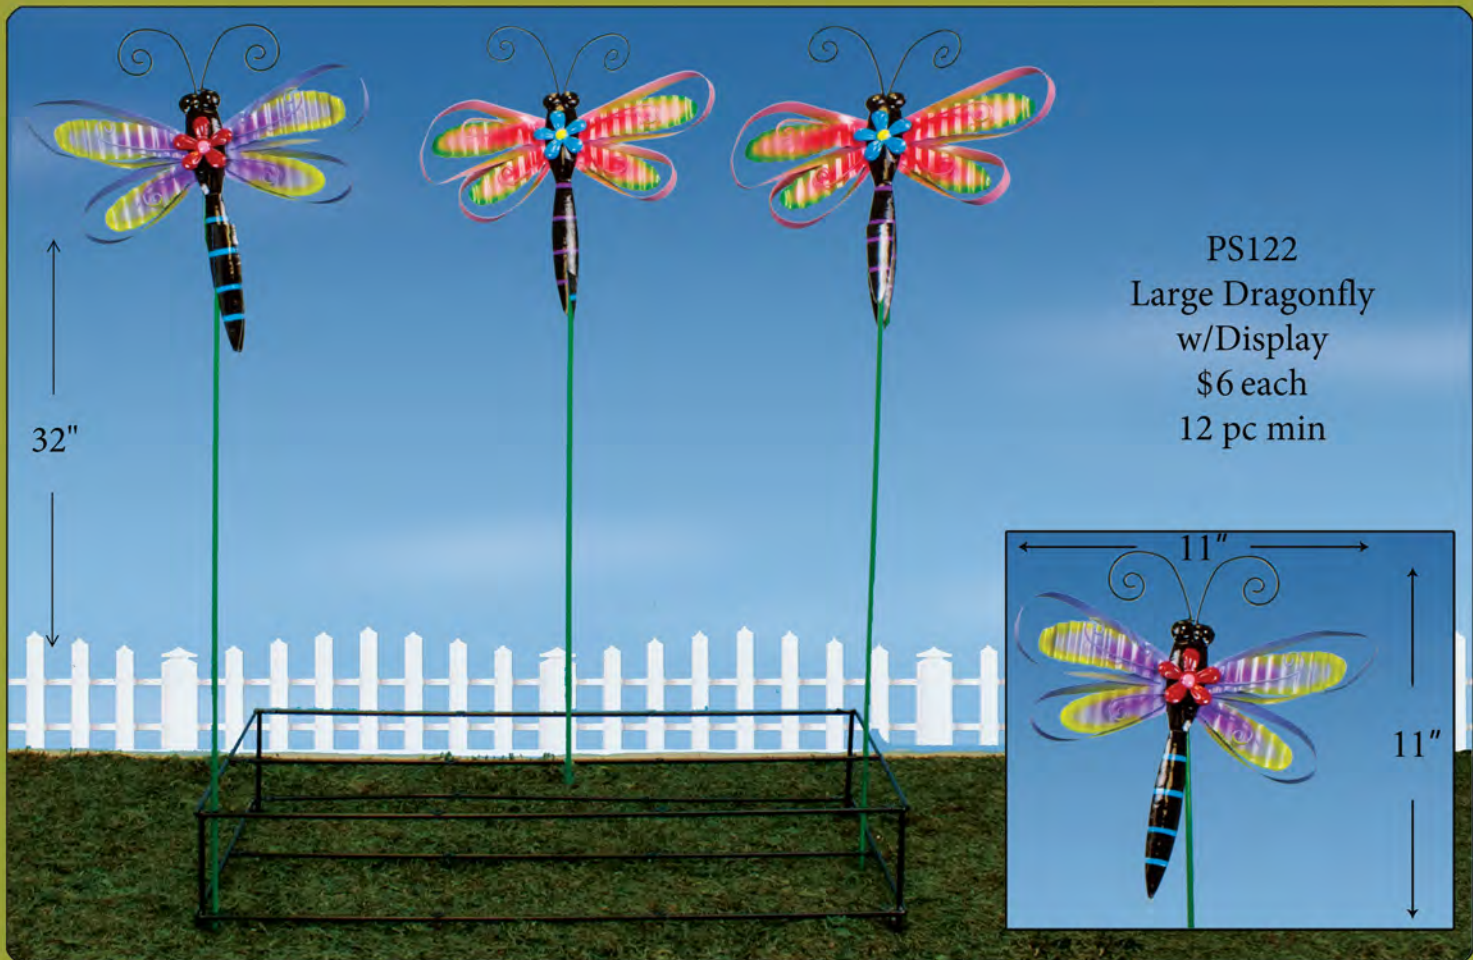

METAL PLANT STICKS