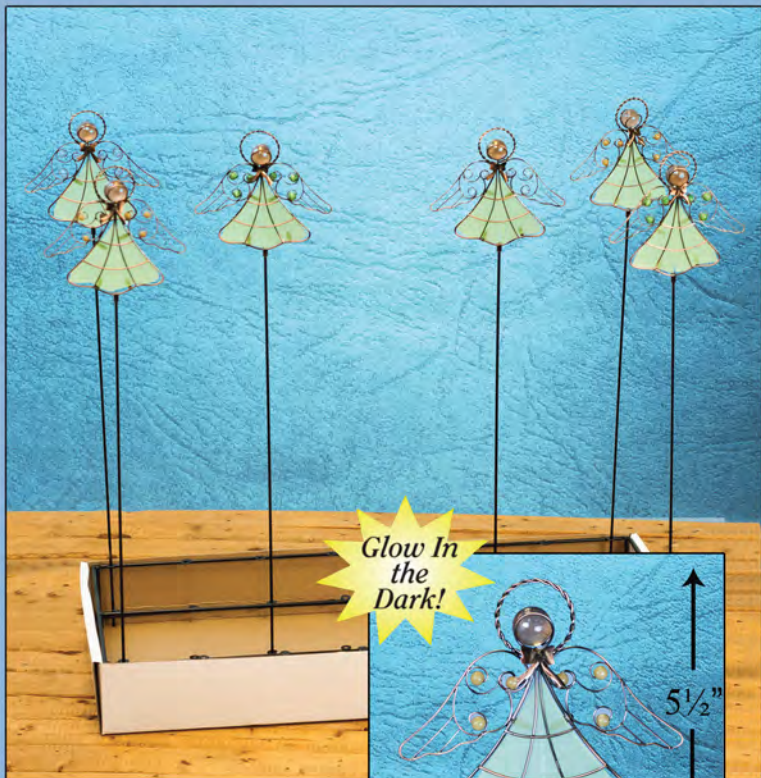

# METAL PLANT STICKS

36"

PS123  
Giant Flower  
w/Display  
\$8 each  
12 pc min

Lg Lighthouse  
 FB101  
 \$6 each  
 12 pc min

PS127  
 Angel  
 w/ Free Display  
 \$5 each 24 pc min

PS104 6"  
 Lg Bobble  
 Blue Crab  
 \$3.50 each  
 12 pcs min