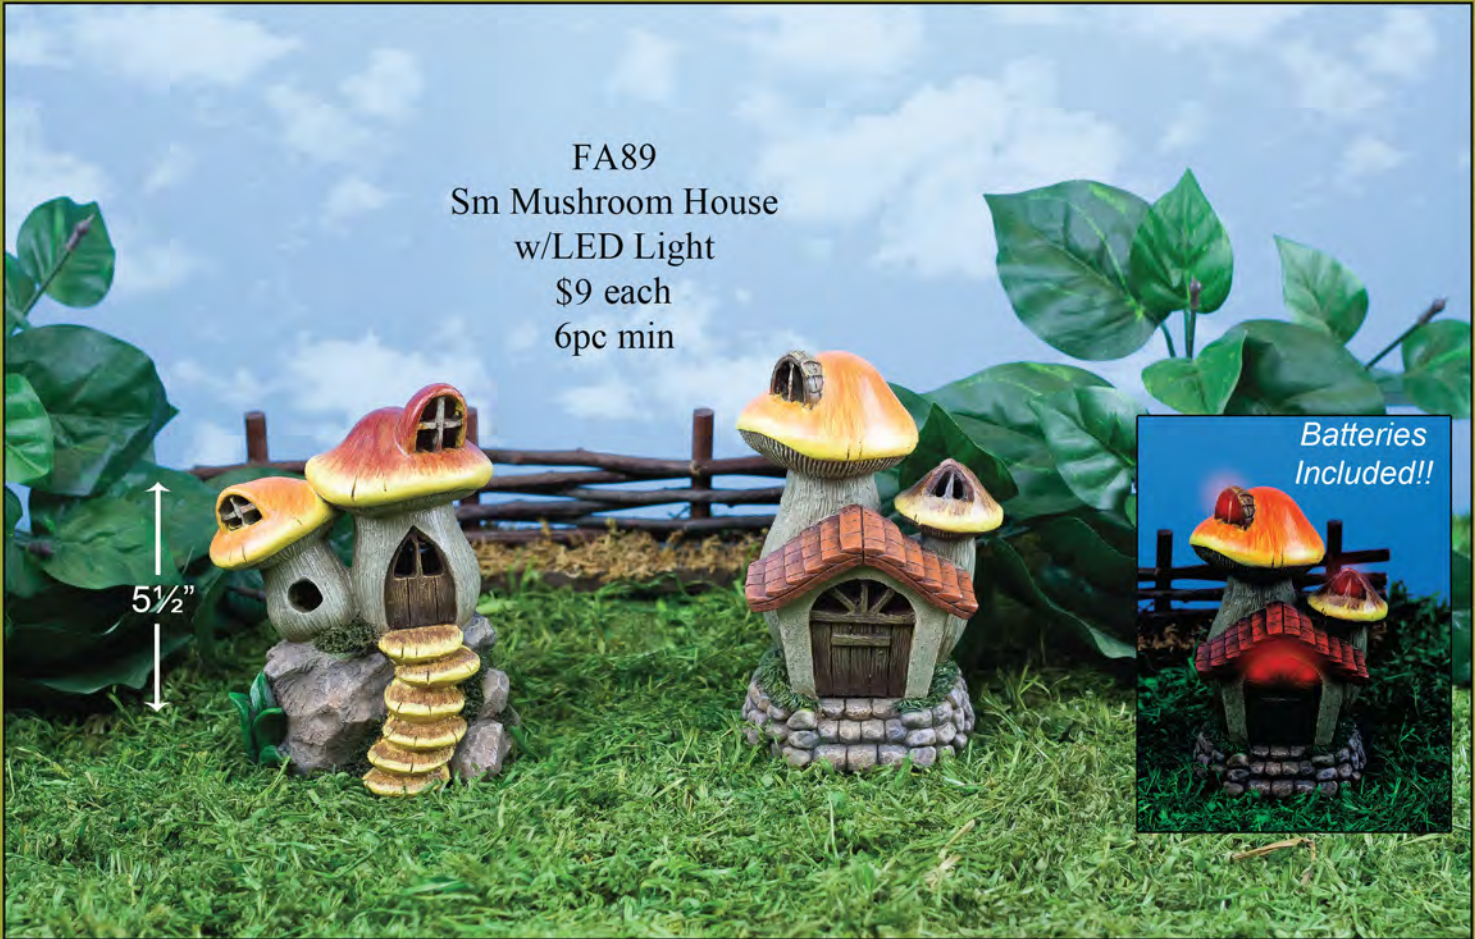

MINI FAIRY GARDEN HOUSES WITH LED LIGHTS

FA89
Sm Mushroom House
w/LED Light
$9 each
6pc min