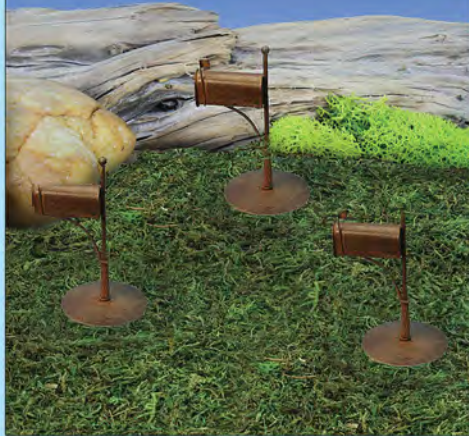

# FAIRY GARDEN DECORATIONS

FA12  
WHEELBARROW  
\$2.50 each  
WIDTH 3½"

1 DZ. MIN

FA17  
MAILBOX  
\$5 each  
HEIGHT 4"

1 DZ. MIN

FA11  
FAIRY GARDEN PICKS  
\$2.50 each  
HEIGHT 8"

1 DZ. MIN

MSTR132  
Crab  
10"  
\$12 each  
6 pc min