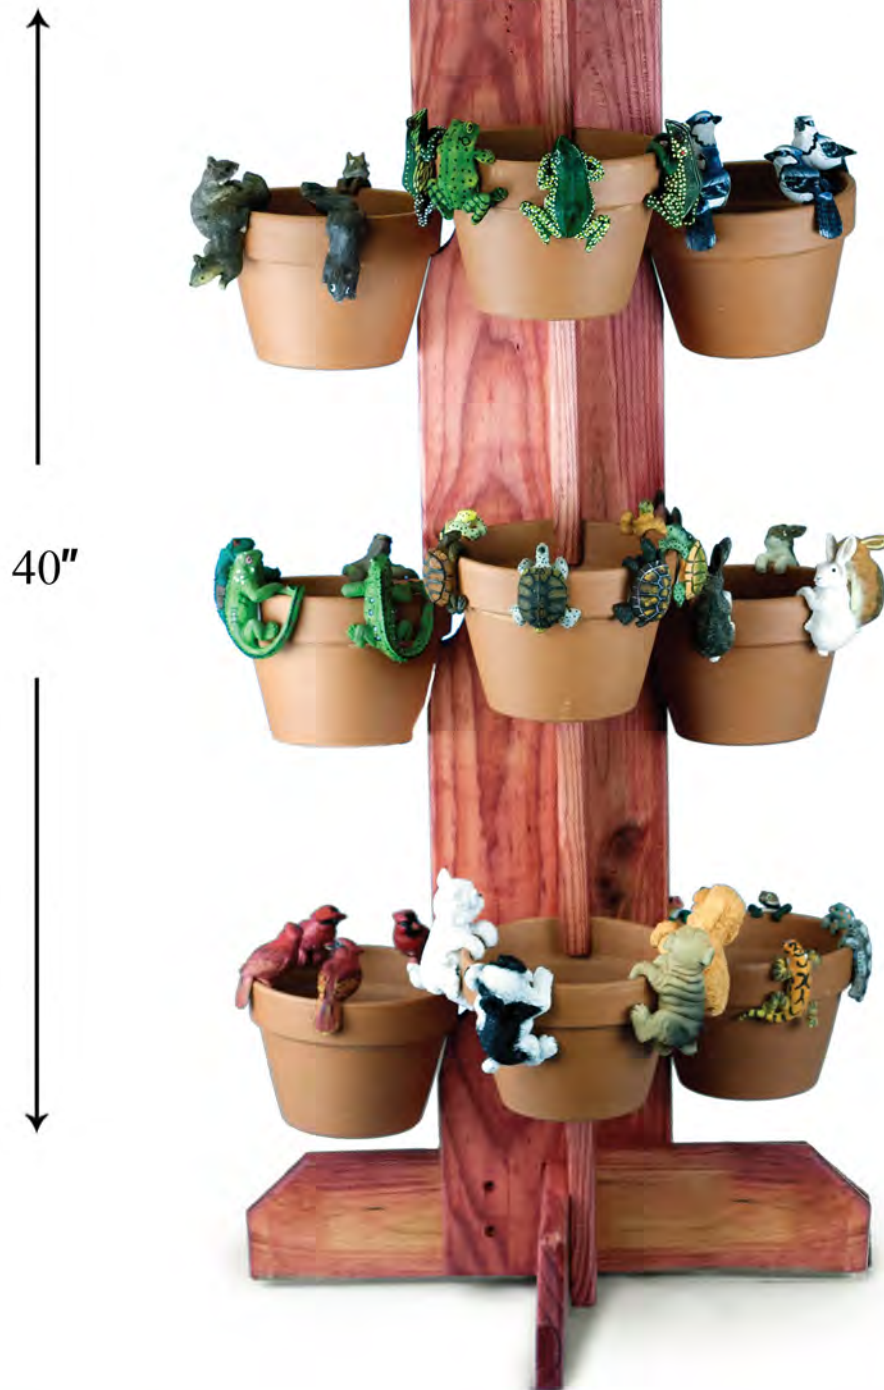

POT HANGER DISPLAY

FREE DISPLAY
w/ 144 pcs
Pot Hanger order
(Available upon request)

13 Pot Wooden Display With Pots
PH950