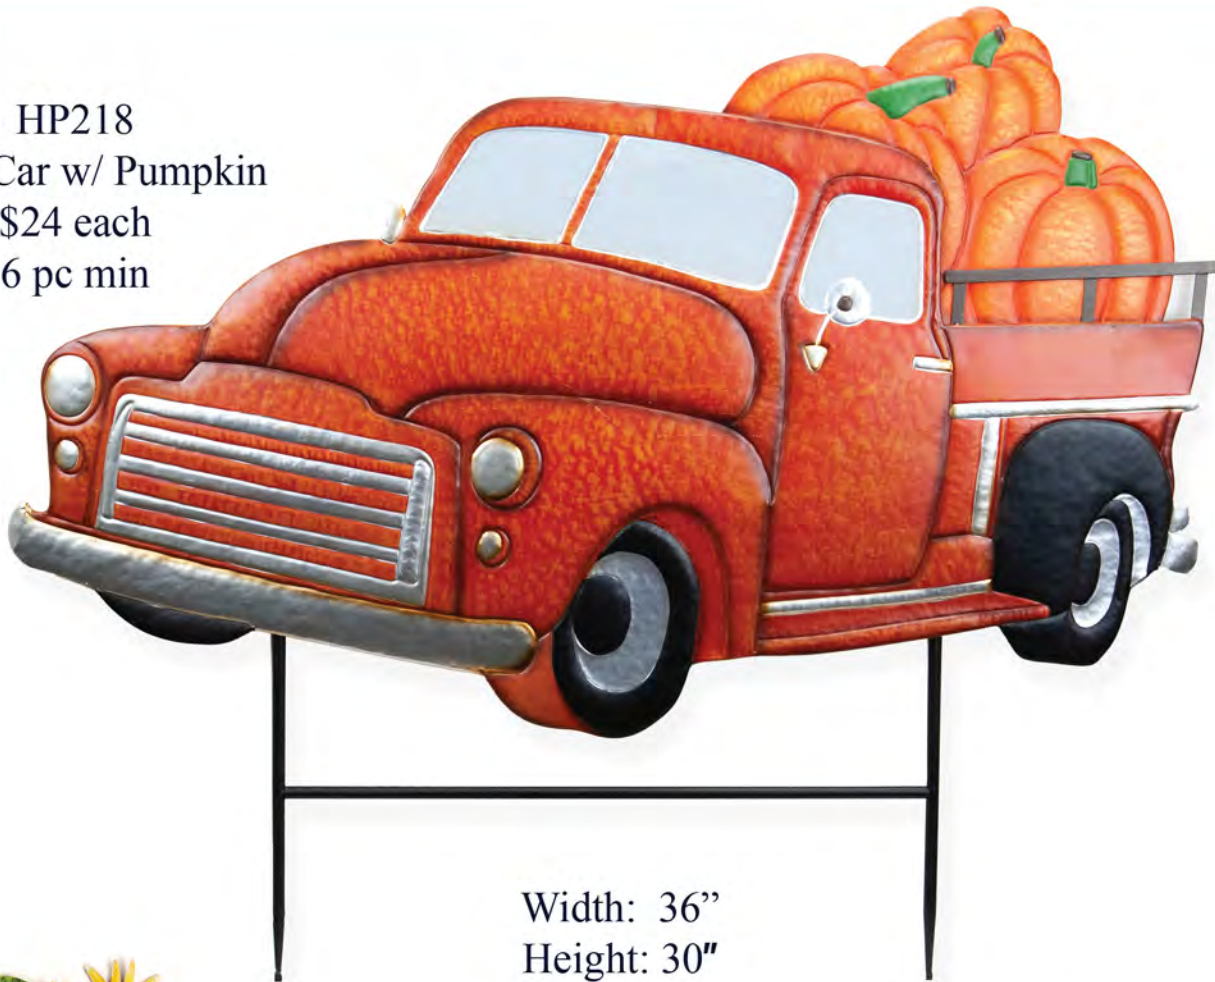

HP218
Giant Car w/ Pumpkin
$24 each
6 pc min

Width: 36"
Height: 30"