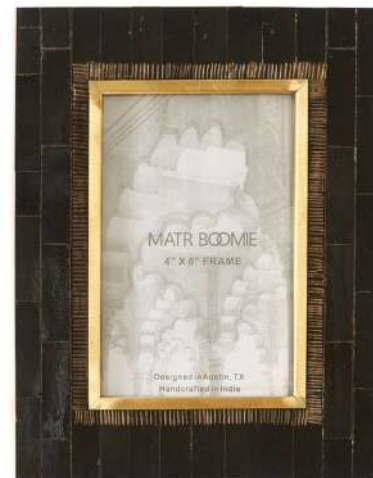

4" x 6" | Materials: horn and brass | Overall 8.5"L, 6.5"W; Photo opening 5.5"L, 3.5"W | Min: 3 | \$19.00

JCF 99 | UPC: 780729492866

NEW! Kerala Picture Frame

JCF 109 | 4" x 6" | Min: 3 | \$20.00

Frames

Kachhua Beveled Picture Frame
JCF 100 | 4" x 6" | Materials: horn and brass
 | Overall 8.5"L, 6.5"W; Photo opening 5.5"L,
 3.5"W | Min: 3 | **\$23.00**

Kachhua Beveled Picture Frame
 4" x 6" | Materials: horn and brass | Overall 8.5"L, 6.5"W;
 Photo opening 5.5"L, 3.5"W | Min: 3 | **\$22.00**
JCF 100 | UPC: 780729492842

NEW! Jaipuri Picture Frame
 4" x 6" - Pink Carved Marble | Materials: marble and brass
 | Overall 8.5"L, 6.5"W; Photo opening 6"L x 4"W | Min: 3 |
\$22.00

JGF 122 | UPC: 780729493498

NEW! Jaipuri Picture Frame
JGF 122 | 4" x 6" | Min: 3 | **\$23.00**

Andhera Black Picture Frame
 4" x 6" | Materials: horn and brass | Overall 8.5"L, 6.5"W;
 Photo opening 5.5"L, 3.5"W | Min: 3 | **\$19.00**