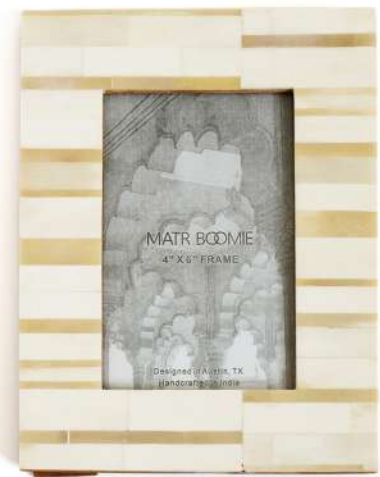

NEW! Dari Sandstone Mosaic Picture Frame
JCF 108 | 4" x 6" | Min: 3 | $21.00

NEW! Dari Sandstone Mosaic Picture Frame

4" x 6" | Materials: bone | 8.5"L, 6.5"W, Photo opening 6"L x 4"W | Min: 3 | $20.00

JCF 108 | UPC: 780729493474

NEW! Kerala Picture Frame

4" x 6" | Materials: horn, wood and brass | 8.5"L, 6.5"W, Photo opening 6"L x 4"W | Min: 3 | $19.00

JCF 109 | UPC: 780729493481

NEW! Dari Sandstone Stripe Picture Frame

4" x 6" | Materials: bone | Overall 6.5"W, 8.5"L; Photo opening 4"W, 6"L | Min: 3 | $20.00

JCF 114 | UPC: 780729493467

Andhera Dash Picture Frame

4" x 6" | Materials: horn and brass | Overall 8.5"L, 6.5"W; Photo opening 5.5"L, 3.5"W | Min: 3 | $19.00

JCF 99 | UPC: 780729492866

NEW! Kerala Picture Frame

JCF 109 | 4" x 6" | Min: 3 | $20.00

Frames