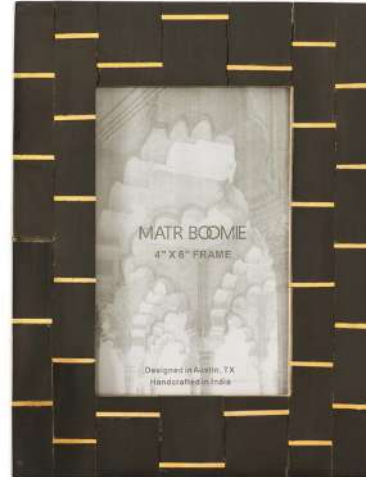

NEW! Dari Sandstone Mosaic Picture Frame
JCF 108 | 4" x 6" | Min: 3 | $21.00

NEW! Dari Sandstone Mosaic Picture Frame

4" x 6" | Materials: bone | 8.5"L, 6.5"W, Photo opening 6"L x 4"W | Min: 3 | $20.00

JCF 108 | UPC: 780729493474

NEW! Kerala Picture Frame

4" x 6" | Materials: horn, wood and brass | 8.5"L, 6.5"W, Photo opening 6"L x 4"W | Min: 3 | $19.00

JCF 109 | UPC: 780729493481

NEW! Dari Sandstone Stripe Picture Frame

4" x 6" | Materials: bone | Overall 6.5"W, 8.5"L; Photo opening 4"W, 6"L | Min: 3 | $20.00

JCF 114 | UPC: 780729493467

Andhera Dash Picture Frame

4" x 6" | Materials: horn and brass | Overall 8.5"L, 6.5"W; Photo opening 5.5"L, 3.5"W | Min: 3 | $19.00

JCF 99 | UPC: 780729492866

NEW! Kerala Picture Frame

JCF 109 | 4" x 6" | Min: 3 | $20.00

Frames