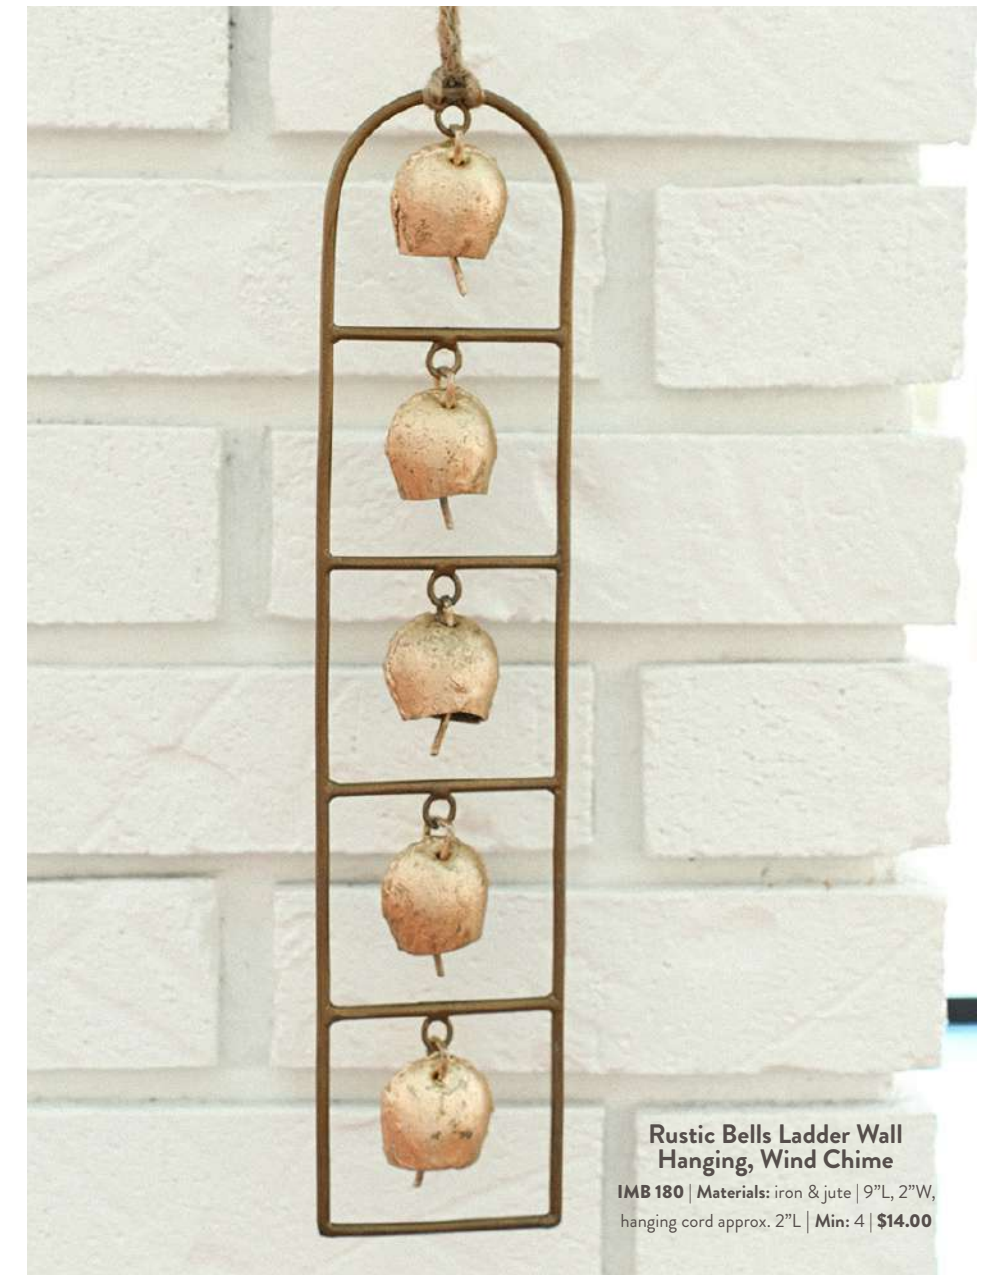

Rustic Bells Ladder Wall Hanging, Wind Chime

IMB 180 | Materials: iron & jute | 9" L, 2" W, hanging cord approx. 2" L | Min: 4 | **$14.00**