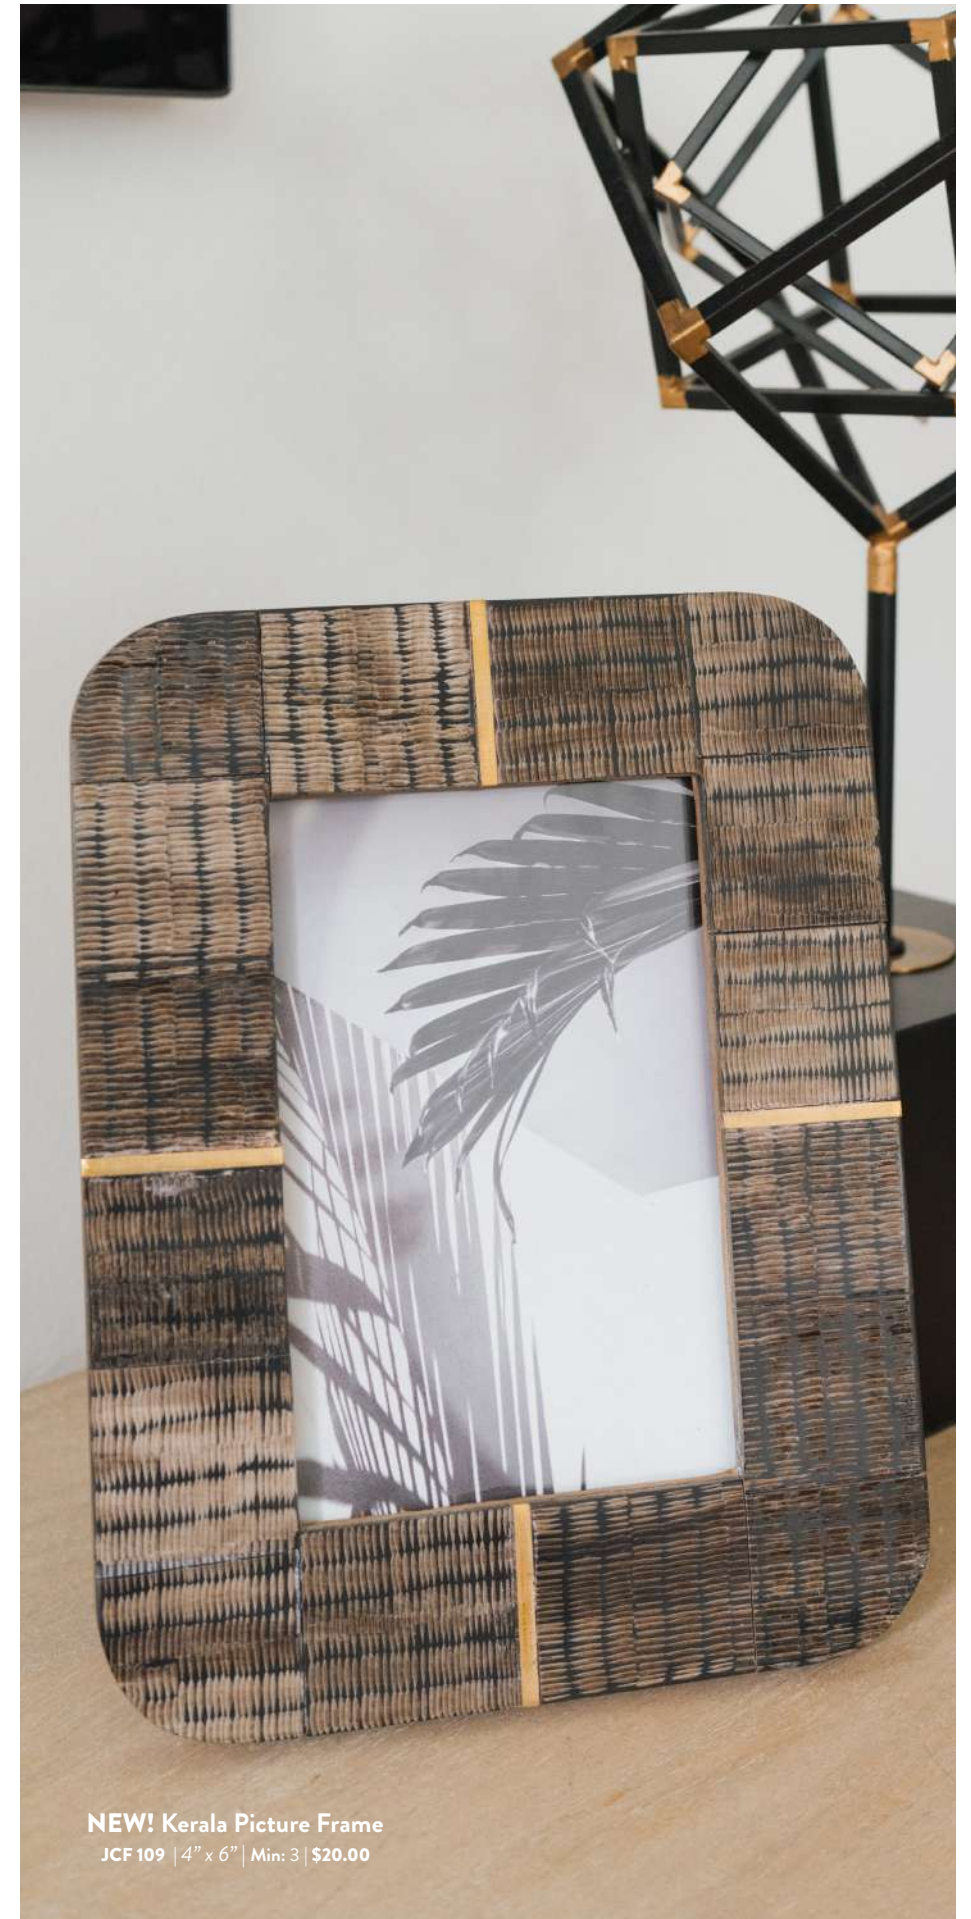

NEW! Dari Sandstone Stripe Picture Frame

4" x 6" | Materials: bone | Overall 6.5"W, 8.5"L; Photo opening 4"W, 6"L | Min: 3 | $20.00

JCF 114 | UPC: 780729493467

Andhera Dash Picture Frame

4" x 6" | Materials: horn and brass | Overall 8.5"L, 6.5"W; Photo opening 5.5"L, 3.5"W | Min: 3 | $19.00

JCF 99 | UPC: 780729492866