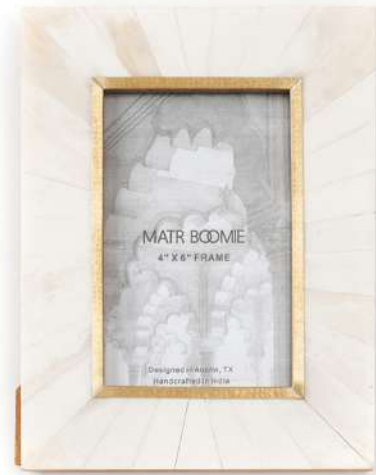

Mukhendu Picture Frame

4" x 6" | **Materials:** cruelty-free bone, brass | Overall 6.5"W, 8.5"L; Photo opening 4"W, 6"L | **Min: 3 | $22.00**

JCF 89 | UPC: 780729486612