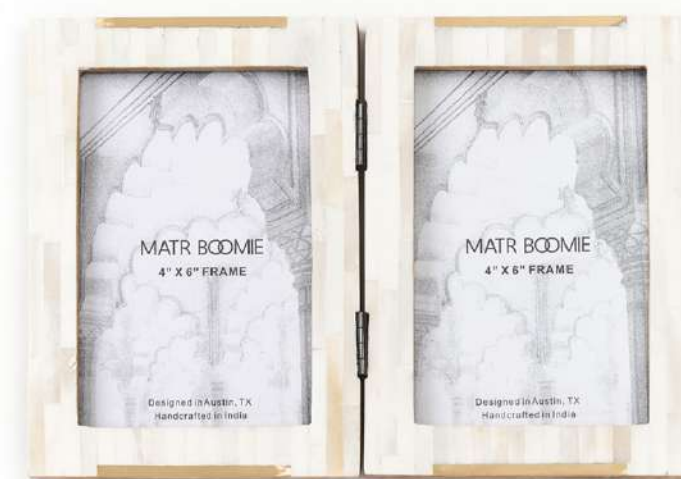

Mukhendu Double Picture Frame

4" x 6" | **Materials:** cruelty-free bone, brass | Overall 10"W, 7"L; Photo openings-2; 4"W, 6"L | **Min: 3 | $25.00**

JCF 909 | UPC: 780729486698