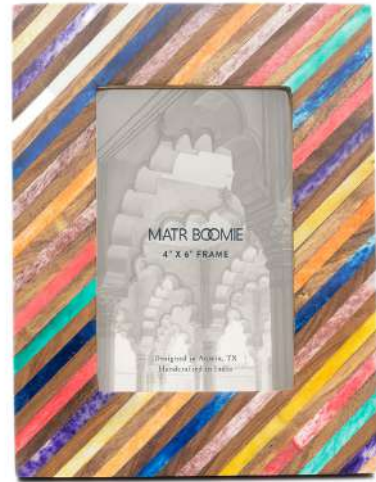

JCF 110 | UPC: 780729493429

4" x 6" | Materials: cruelty-free bone, mango wood | Overall 6.5"W, 8.5"L; Photo opening 4"W, 6"L | Min: 3 | **\$18.00**

JCF 62 | UPC: 780729483284

Artemis Oval Picture Frame
JGF 110 | 4" x 6" - Black & Cream
 Min: 3 | **\$22.00**

Artemis Oval Picture Frame
 4" x 6" - Indigo | Materials: bone and brass | Overall 8.5"L, 6.5"W; Photo opening 5.5"L, 3.5"W | Min: 3 | **\$21.00**
JGF 110 | UPC: 780729490961

Artemis Indigo Arch Picture Frame
 3" x 3" | Materials: bone and brass | Overall 5.5"L, 5.5"W; Photo opening 2.5"L, 2.5"W | Min: 3 | **\$15.00**
JGF 109 | UPC: 780729490985