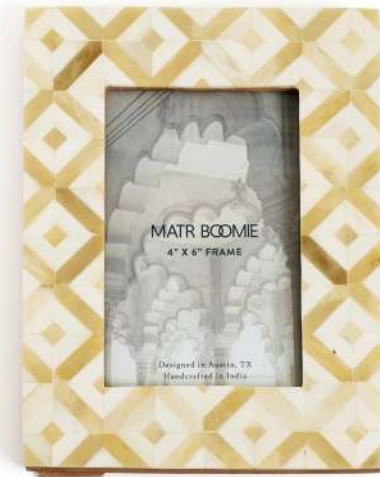

IBB 203 | UPC: 780729482263

Slim Rotating Earring Display Starter Kit

Pre-selected starter kit includes 6 pairs each of 18 different styles of earrings, and 1 free display.

19" x 6.5" x 6.5" | Min: 1 | \$972.00

RDB 203 | UPC: 744271467932

front

back

Hair Pins Display Starter Kit

Pre-selected starter kit contains 6 of each of 6 different styles of hair pins and headbands, 12 assorted scrunchies, and 1 free display.

19" x 6.5" x 6.5" | Min: 1 | \$402.00

HDB 203 | UPC: 780729488937

FREE DISPLAY INCLUDED IN EACH KIT

NEW! Dari Sandstone Mosaic Picture Frame
 JCF 108 | 4" x 6" | Min: 3 | \$21.00

NEW! Dari Sandstone Mosaic Picture Frame