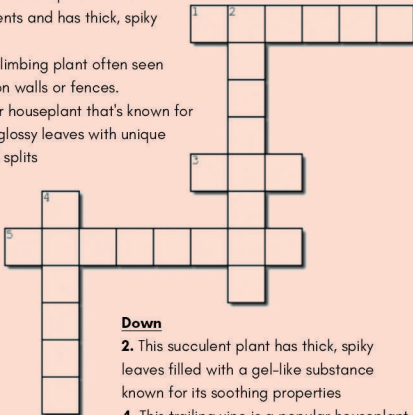

Match The Product

The Original Bendable Moss Pole™

Mossify mister™

Tropical Squares

Adjustable LED Plant Light

The Original Bendable Coir Pole™

Mossify Crossword

Across

- This plant is adapted to arid environments and has thick, spiky stems.
- It is a climbing plant often seen growing on walls or fences.
- popular houseplant that's known for its large, glossy leaves with unique holes and splits