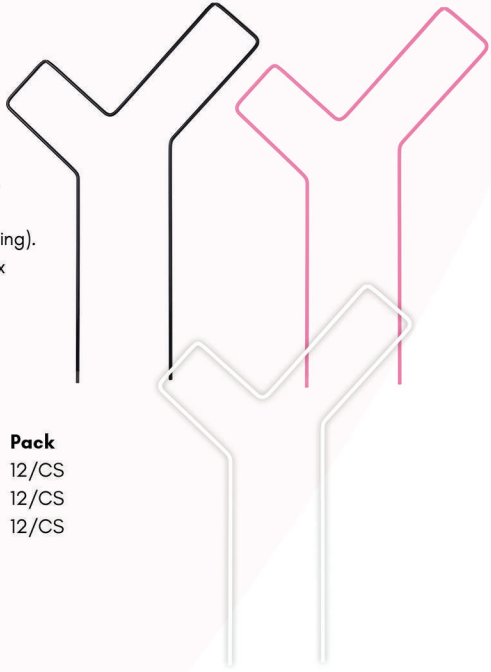

"Check Mark" Metal Trellis

Introduce a modern touch to your garden with **Mossify's** Check Mark Metal Trellis. Perfect for supporting vining plants, this trellis features a sleek design and a durable powder-coated finish. It's also extremely easy to install.

- Comes with a protective paint (premium powder coating).
- 16" High x 4" Wide (stake) x 11" Wide (top check part) x 4mm thick metal.
- Tags available in English, French, and Spanish.

Color	Item Code	UPC	Pack
Black	MTRLS-B-CM-0001	660111996731	12/CS
White	MTRLS-W-CM-0001	660111996724	12/CS
Pink	MTRLS-P-CM-0001	639114714717	12/CS

**SEAMLESS
INSTALLATION**

ECO-FRIENDLY

"Tetris" Metal Trellis

Add style to any garden with **Mossify's** Tetris Metal Trellis. This durable & sleek trellis supports vining plants and adds visual interest. Made from high-quality materials with a smooth powder-coated finish, it ensures longevity and elegance.

- Comes with a protective paint (premium powder coating).
- 16" High x 3.5" Wide (stake) x 6" Wide (top part) x 4mm thick metal.
- Tags available in English, French, and Spanish.