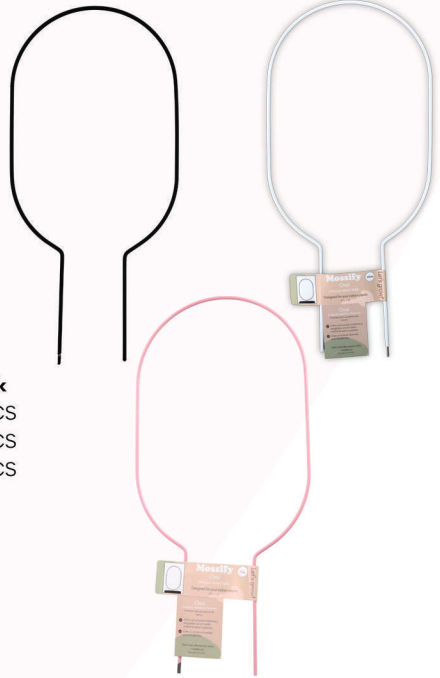

"Oval" Metal Trellis

Mossify's Oval Metal Trellis, a favorite in our line, offers sturdy support for vining plants with a sleek, powder-coated finish. Popular and durable, it's easy to install and perfect for enhancing your indoor garden.

- Comes with a protective paint (premium powder coating).
- 17" High x 7.75" Wide (top part) x 4mm thick metal.
- Tags available in English, French, and Spanish.

Color	Item Code	UPC	Pack
Black	MTRLS-B-OV-0001	660111996823	12/C5
White	MTRLS-W-OV-0001	660111996816	12/C5
Pink	MTRLS-P-OV-0001	639114714809	12/C5

**SEAMLESS
INSTALLATION**

ECO-FRIENDLY

"M" Metal Trellis

Introduce the elegance of our "M" Metal Trellis to your garden. It provides sturdy support for vining plants while adding a sleek visual touch. Its powder-coated finish ensures lasting durability. Easy to install and versatile, it's a stylish choice for enhancing your plant display.

- Comes with a protective paint (premium powder coating).
- 16.25" High x 5" Wide (stake) x 4mm thick metal.
- Tags available in English, French, and Spanish.