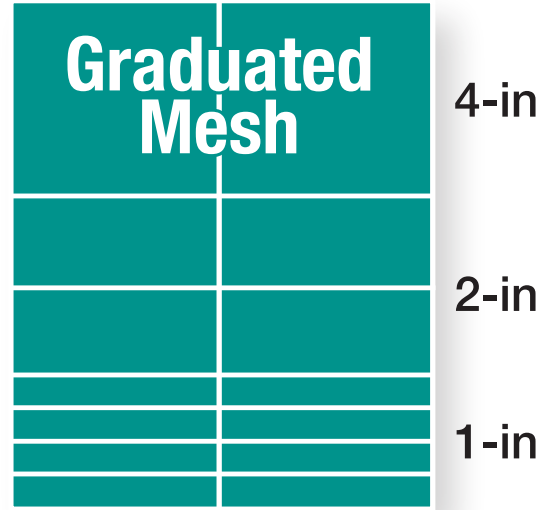

Rabbit Fence

GALVANIZED RABBIT GUARD

MODEL #	HEIGHT	LENGTH	MESH SIZE	GAUGE
342850	28-in	50-ft	Graduated	16
343650	36-in	50-ft	Graduated	16
344050	40-in	50-ft	Graduated	16