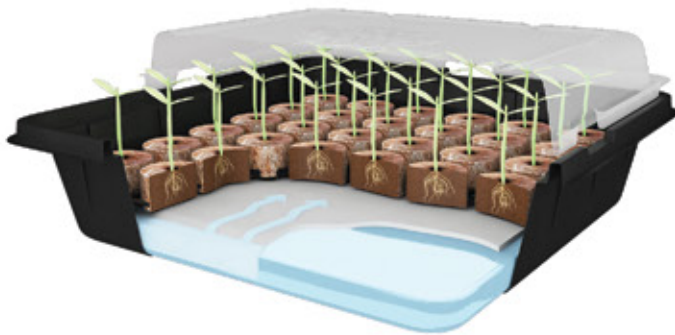

Premium 35 Pellet Self-Watering Greenhouse Kit

- ✓ Coconut Coir Pellets expand into 100% peat-free coconut coir soil.
- ✓ Kit includes 35 growing cells, 35 coconut coir pellets, pellet tray, carrying tray, humidity dome, water retention mat, growing tips and growing instructions.

Premium Seed Starting Greenhouse Kit

- ✓ Everything you need to start your seeds, just add seeds.
- ✓ Add water to the Coconut Coir pellets. They will expand into 100% peat-free coconut coir soil.
- ✓ Kit includes 72 cell plastic insert, 72 Coconut Coir un-netted pellets, professional greenhouse tray, humidity dome, tips and growing instructions.

Green Tip: By replacing just one regular lightbulb with an energy efficient one, the effect can be tremendous. If every house in the USA did this, it would reduce pollution by the same amount as removing one million cars from the road!