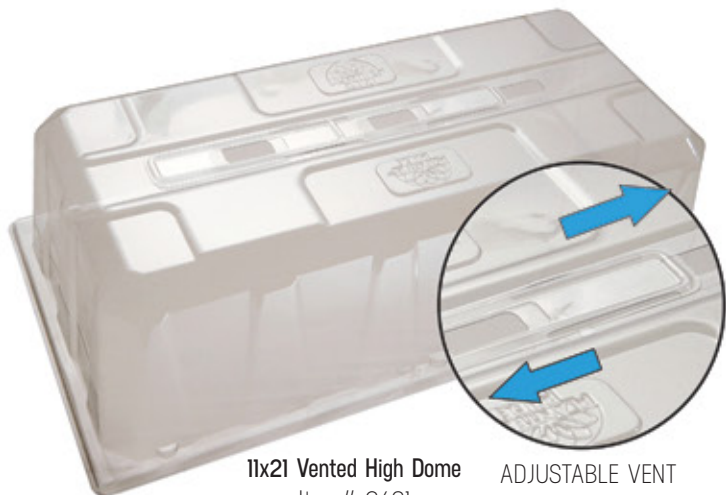

11x21 Vented High Dome
Item# 3461
Case Qty: 18 pcs

ADJUSTABLE VENT

- ✓ Helps maintain moisture for plants.
- ✓ Adjustable, sliding vent allows you to control humidity levels within the dome.
- ✓ Designed to work with 10x20 greenhouse trays.
- ✓ Our 6" high dome is perfect for use with larger seedlings and cuttings.