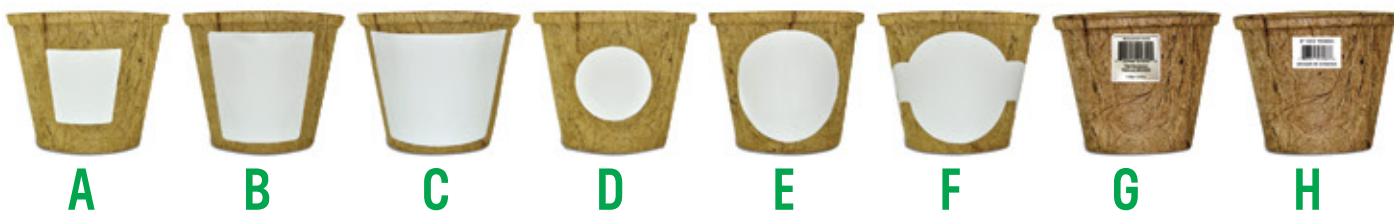

As seen on 3033/CRS0450