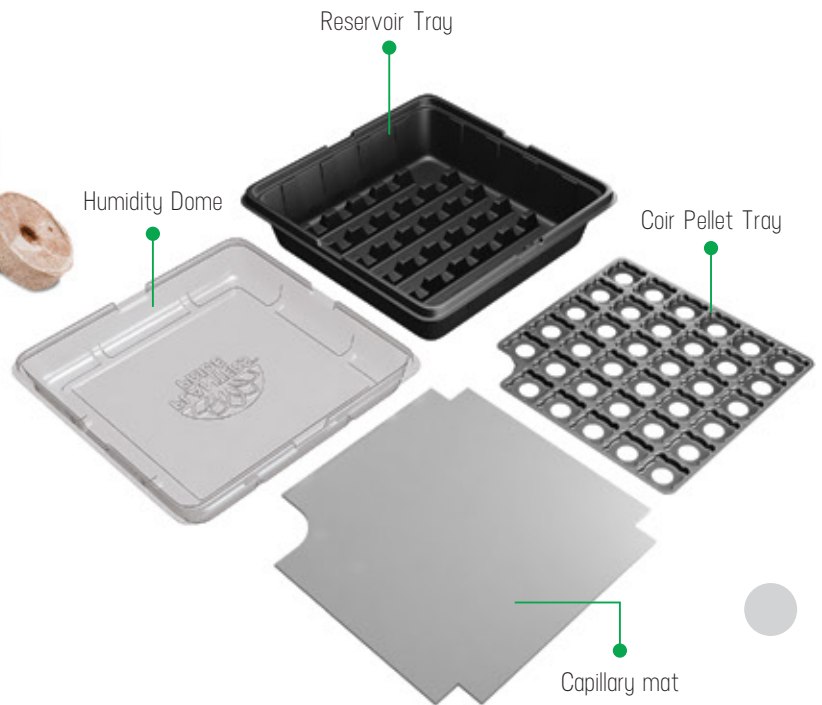

Premium 35 Pellet Self-Watering Greenhouse Kit

- ✓ Coconut Coir Pellets expand into 100% peat-free coconut coir soil.
- ✓ Kit includes 35 growing cells, 35 coconut coir pellets, pellet tray, carrying tray, humidity dome, water retention mat, growing tips and growing instructions.

Premium Seed Starting Greenhouse Kit

- ✓ Everything you need to start your seeds, just add seeds.
- ✓ Add water to the Coconut Coir pellets. They will expand into 100% peat-free coconut coir soil.
- ✓ Kit includes 72 cell plastic insert, 72 Coconut Coir un-netted pellets, professional greenhouse tray, humidity dome, tips and growing instructions.

Green Tip: By replacing just one regular lightbulb with an energy efficient one, the effect can be tremendous. If every house in the USA did this, it would reduce pollution by the same amount as removing one million cars from the road!