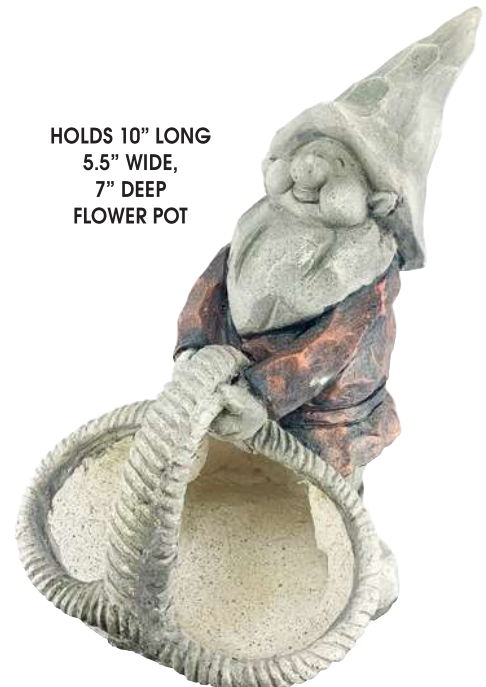

**Gnome with Bucket  
Planter - Blue**

10.63" X 7.25" X 15"

21111-2-0003

8 09048 21111 5

HOLDS 10" LONG  
5.5" WIDE,  
7" DEEP  
FLOWER POT

**Gnome w/ Basket  
Planter**

15" X 12" X 18.25"

21063-2-0003