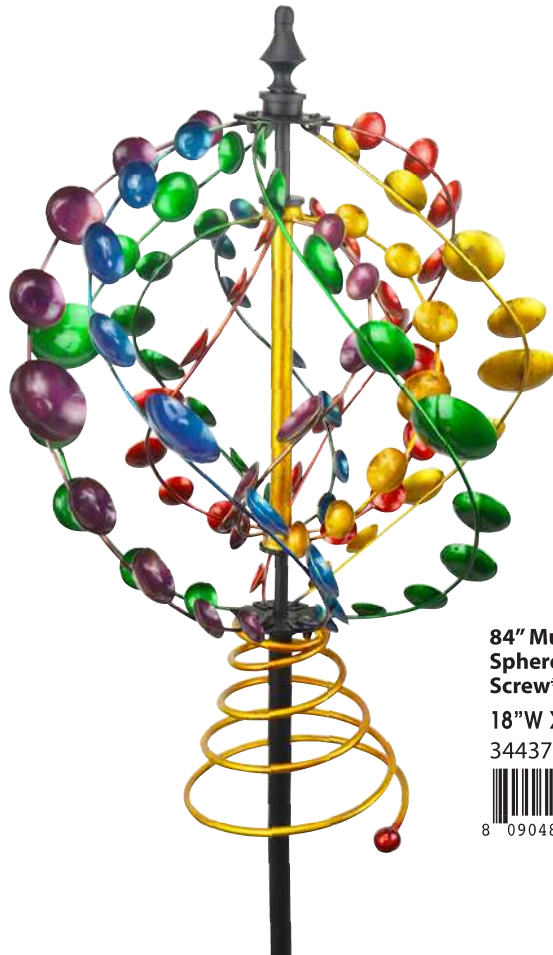

# Wind Art Spinner Stakes

STEEL • 4-PRONG STAKE BASE

SPINNER STAKES

**Flowers Spinner Stake**

22.8"W X 75"H  
34703-2-0517

8 09048 34703 6

**Spherical Spinner Stake\***

23"W X 84"H  
34712-2-0005

8 09048 34712 8

28"W X 20"L X 11"H  
**Stake Base Display**  
39001-2-0053

8 09048 39001 8

**84" Multi Cup Sphere and Cork Screw\***

18"W X 84"H  
34437-2-00001

8 09048 34437 0

\*Included in Assortment  
90989-24-005341