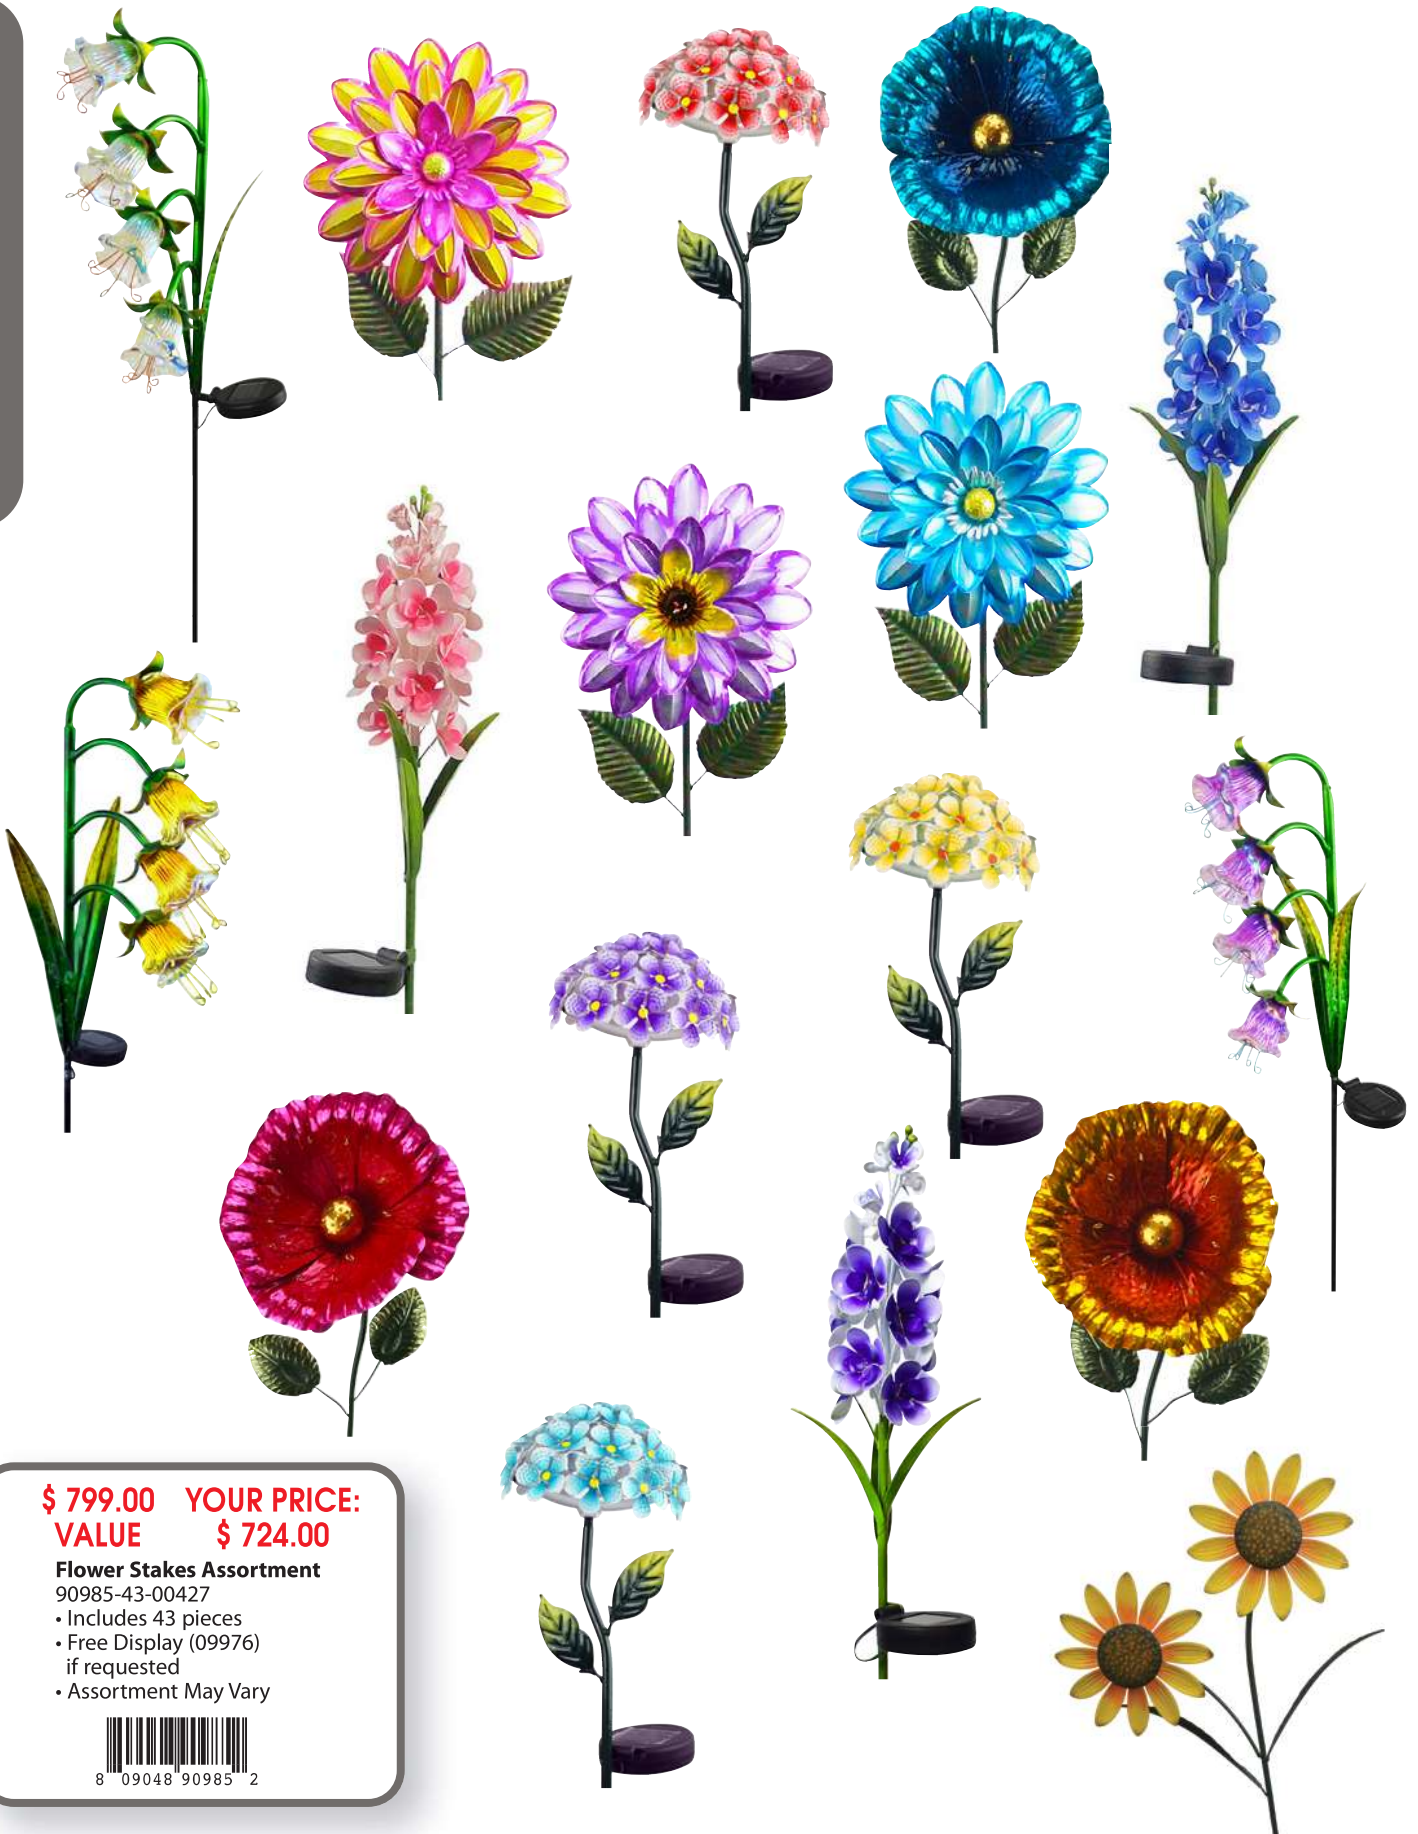

ASSORTMENTS

$ 799.00 YOUR PRICE:
VALUE $ 724.00

Flower Stakes Assortment

90985-43-00427

- Includes 43 pieces
- Free Display (09976) if requested
- Assortment May Vary

8 09048 90985 2