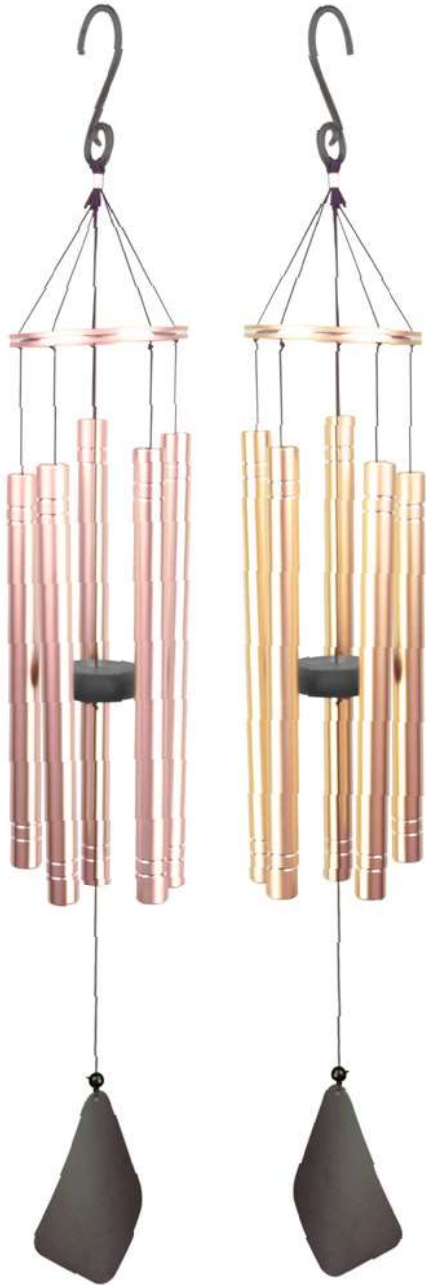

Golden Wind Chimes

ALUMINUM • IRON

Chime Tune Rose Gold

4.5" X 4.5" X 36"
10219-2-0051

8 09048 10219 2

Chime Tune Gold

4.5" X 4.5" X 36"
10218-2-0051

8 09048 10218 5