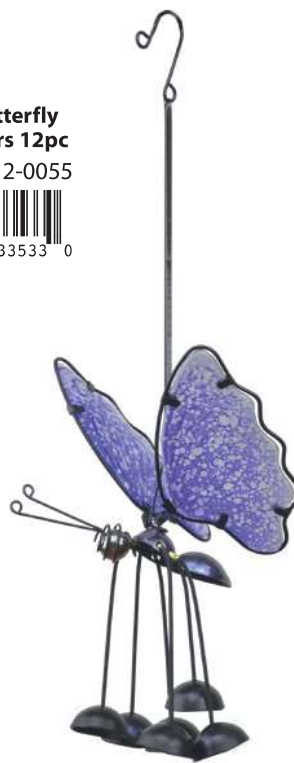

# Bouncing Butterfly Jinglers

METAL • GLASS • \$4.58 EACH

5" X 5" X 13"

4" X 5" X 13"

Asst Butterfly  
 Bouncers 12pc

33533-12-0055

8 09048 33533 0

5" X 5" X 13"