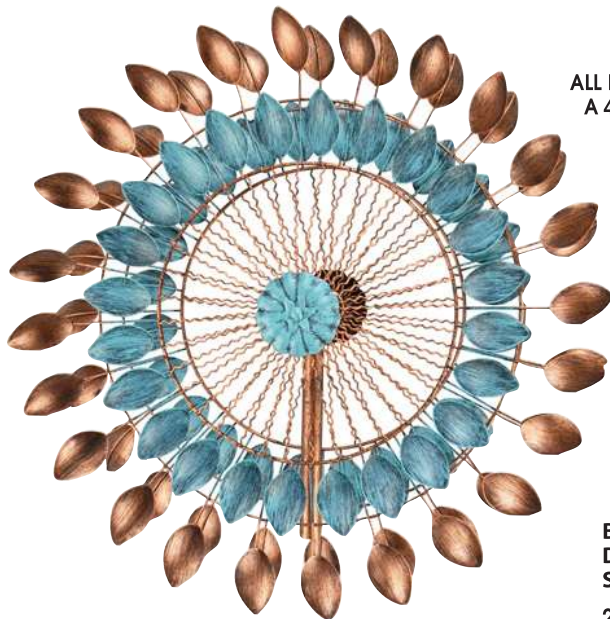

ALL LARGE SPINNERS HAVE A 4-PRONG STAKE BASE

Blue and Bronze Double Leaf Spinner*

24"W X 84"H
34449-2-0527

8 09048 34449 3