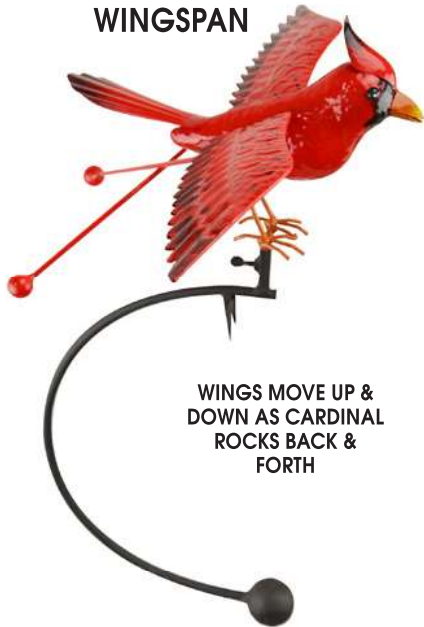

Rocker Stakes

METAL • 4 PRONG BASE STAKE

ROCKER STAKES

16"
WINGSPAN

WINGS MOVE UP &
DOWN AS CARDINAL
ROCKS BACK &
FORTH

Cardinal Rocker
w/ 16" Wingspan*

11" X 16" X 54"
34222-2-0052

8 09048 34222 2

ROCKER
POLE
INCLUDED
WITH EACH
DESIGN