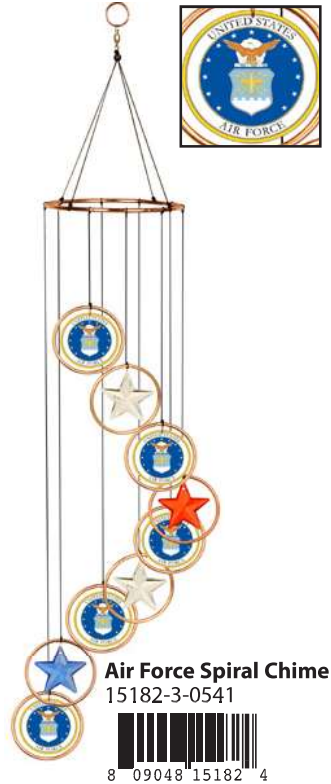

Patriot Spiral Chimes

32" L • PRINTED ON METAL • ACRYLIC STARS • DOUBLE SIDED