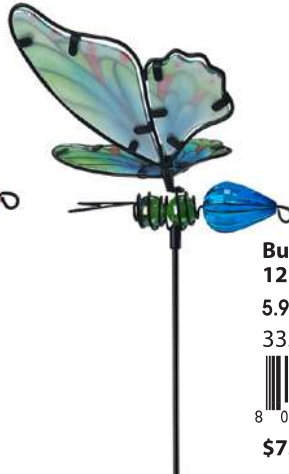

Butterfly Plant Picks

METAL • GLASS

**Butterfly Plant Picks
12 Pc Assortment**

5.91" X 5.12" X 25.39"

33532-1-0009

8 09048 33532 3

$7.50 each