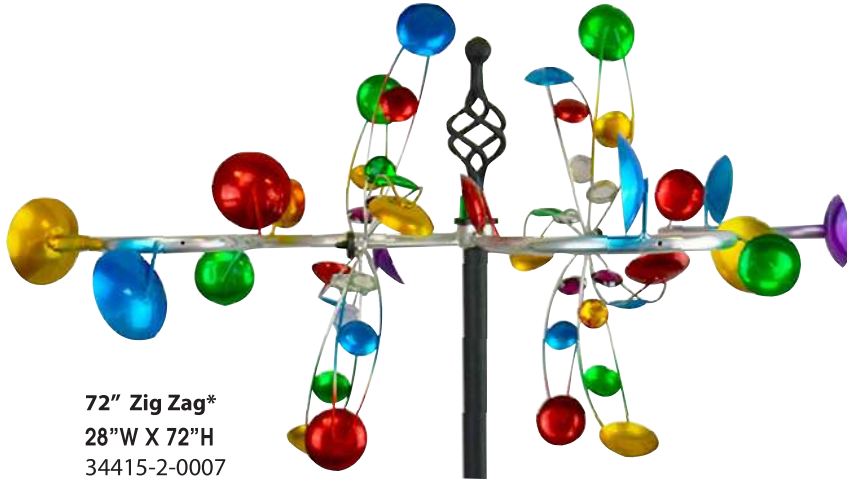

Wind Art Spinner Stakes

STEEL • 4-PRONG STAKE BASE

34415-2-0007

8 09048 34415 8