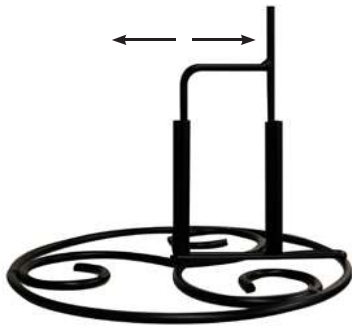

Displays

Asst 32PC Window Hanger
2.75" X 2.75"
98958-32-0069

8 09048 98958 8

2.75" T • PVC • NYLON • SUCTION CUP
APPLICABLE ON FLAT/SMOOTH SURFACES
(GLASS/STEEL/WOOD • INDOOR/OUTDOOR
USE •
UNLOCK/LOCK FUNCTION •
ANGLE (0-90 DEGREES) • $3.00 EACH

**5" T X 12" D
Adjustable Deck Base**
39008-3-0501

- Displays garden flags & yard art outside of the garden on decks, patios & more.
- Powder Coated Metal
- Adjusts to fit most H-stakes

- Powder coated
- Holds bird feeders, Cosmix™ and more!

**24" W x 54" T
Round Ring
Yard Stand**
09908-4-0041

****FREE WITH $750 GARDEN
STAKE PURCHASE****

**Display Garden
Stake**
31.88" X 8.06" X 31.88"
09976-1-0057

WARNING: THIS PRODUCT CAN EXPOSE YOU TO CHEMICALS INCLUDING LEAD WHICH IS (ARE) KNOWN TO THE STATE OF CALIFORNIA TO CAUSE CANCER, BIRTH DEFECTS, OR OTHER REPRODUCTIVE HARM. FOR MORE INFORMATION, GO TO WWW.P65WARNINGS.CA.GOV