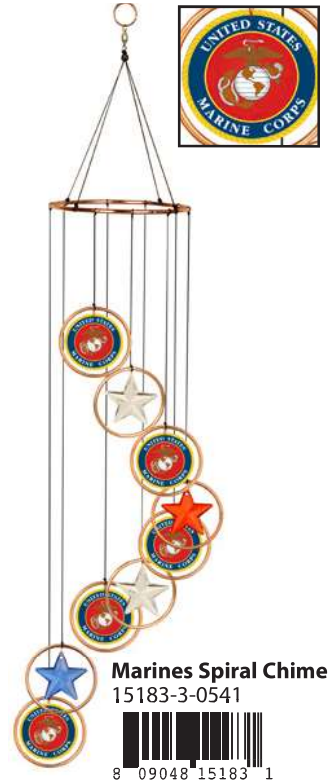

Patriot Spiral Chimes

32" L • PRINTED ON METAL • ACRYLIC STARS • DOUBLE SIDED