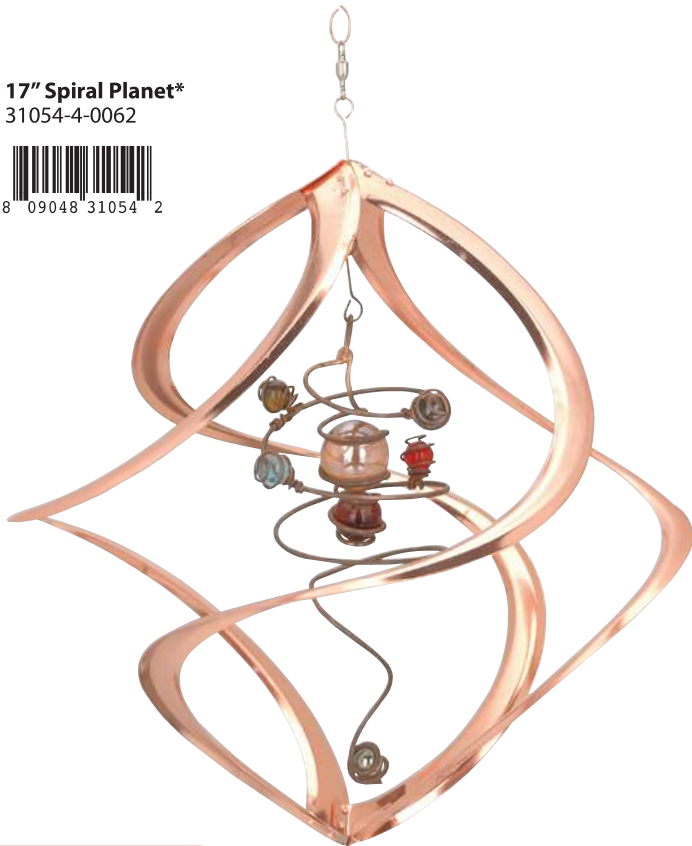

HANDCRAFTED COPPER PLATED METAL • GLASS/CRYSTAL ACCENTS  
3D • SWIVEL S-HOOK FOR EASY HANGING & SMOOTH SPINNING

**11" Single Planet\***  
31051-4-0521

**14" with Heart**  
31042-4-0581

**17" Spiral Planet\***  
31054-4-0062