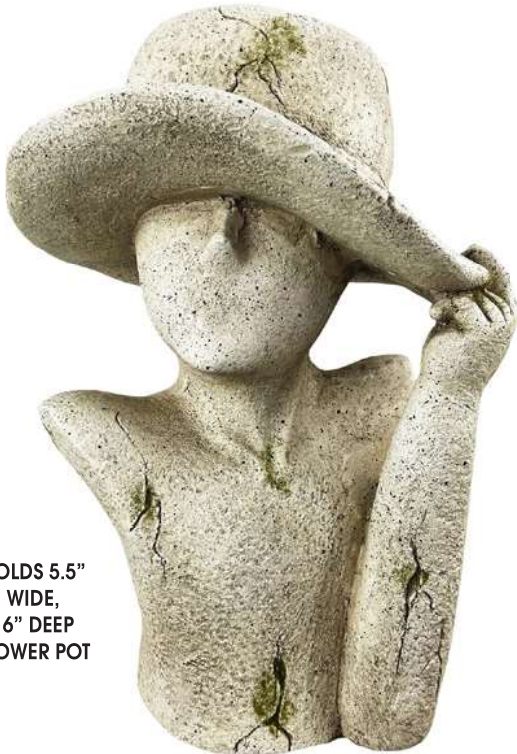

HOLDS 4.5" LONG,  
4.5" WIDE,  
10" DEEP FLOWER  
POT

**Stone Cherub  
Planter**

15.35" X 9.44" X 14.57"

21069-2-0523

8 09048 21069 9

HOLDS 5.5"  
WIDE,  
16" DEEP  
FLOWER POT

**Woman in Hat  
Planter\***

9.06" X 11.02" X 16.54"