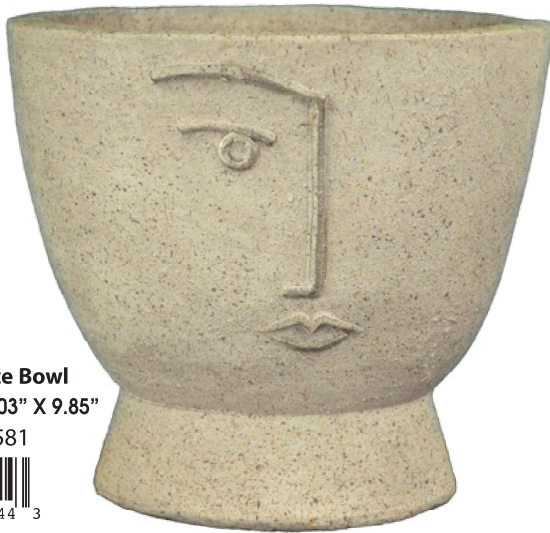

Stone Planters

MGO • INDOOR/OUTDOOR USE • DRAINAGE HOLE

PLANTERS

HOLDS 11"
WIDE AND
10" DEEP
FLOWER POT

8 09048 21144 3