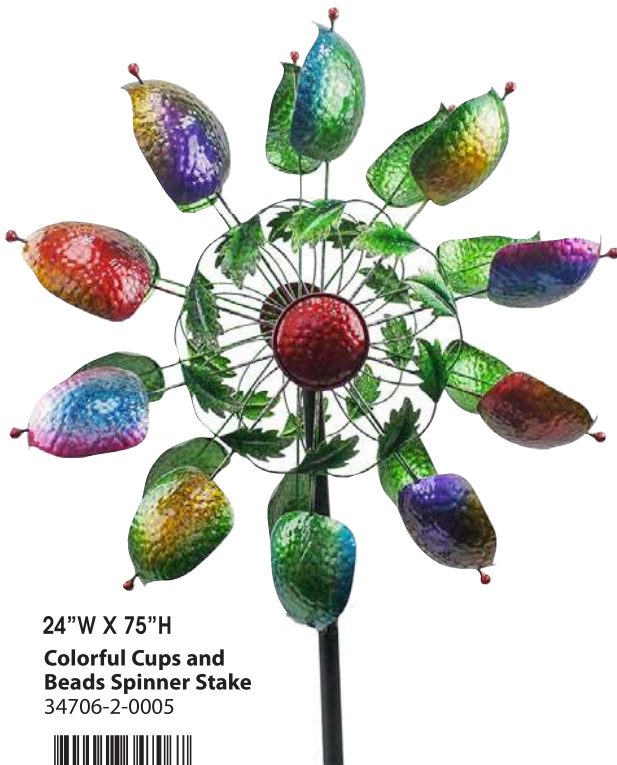

## WIND POWERED LIGHTS!

Wind Powered Technology Light Up These Art In Motion Spinners. The More They Spin, The Brighter They Light Up!

 24"W X 75"H

75" Multi Color Petal\*  
34417-2-0057

8 09048 34417 2

24"W X 75"H  
Colorful Cups and Beads Spinner Stake  
34706-2-0005