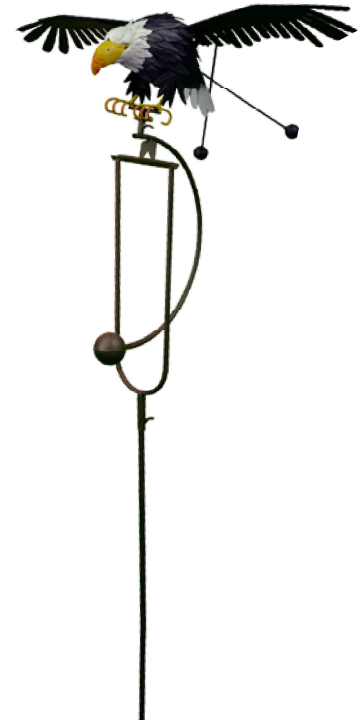

**Rocker
Small Eagle***

23.22" X 13.55" X 51.57"

34367-2-0524

8 09048 34367 0

*Included in Assortment
90971-34-00099