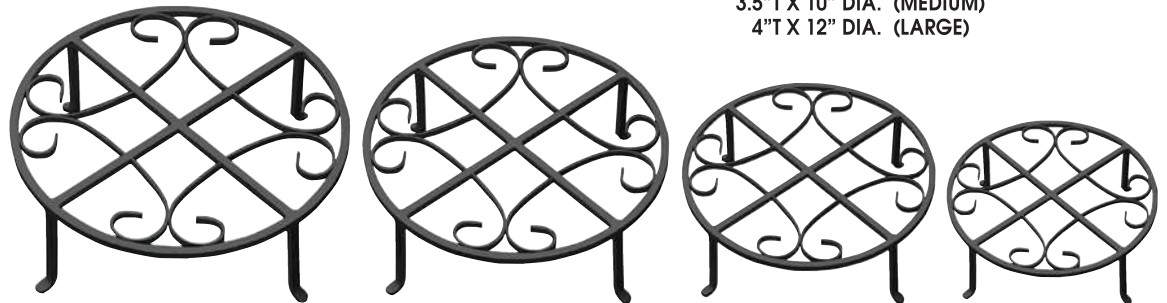

Plant Stands

100% IRON • POWDER COATED • INCLUDES RUBBER FEET

EACH HOLDS UP TO 30 LBS

3" T X 6" DIA. (PETITE)
3.5" T X 8" DIA. (SMALL)
3.5" T X 10" DIA. (MEDIUM)
4" T X 12" DIA. (LARGE)

Round Black
- Set of 4 Plant Stands
39003-2-0582 (Set of 4)