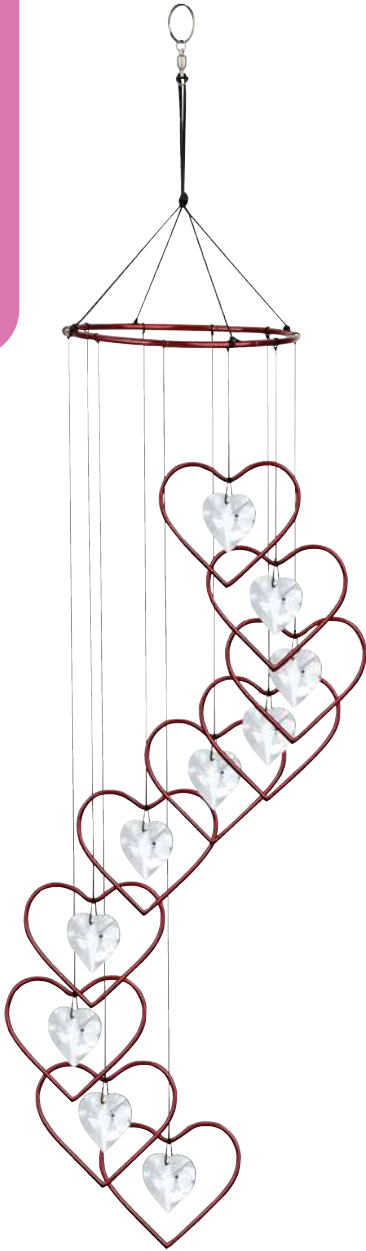

# Spiral Tunes™

COPPER/CHROME/STEEL/IRIDESCENT PLATED CRYSTAL OR GLASS MARBLE ACCENTS  
SWIVEL HOOK FOR EASY SPINNING

**Red Heart Ring  
w/ Heart Crystals**  
6" X 6" X 36"  
11026-2-0571

8 09048 11026 5