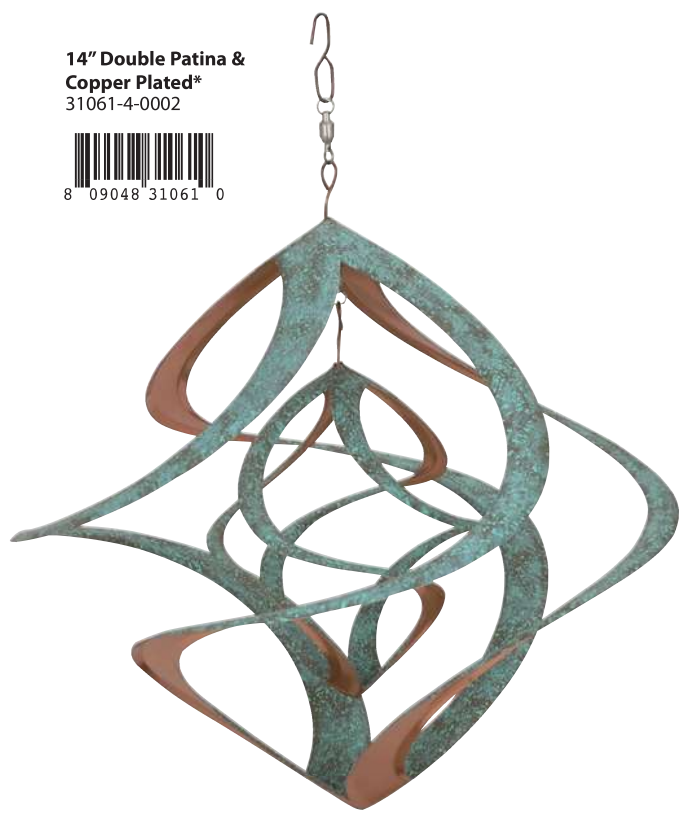

8 09048 31061 0

*Included in Assortment
31000-A-007111