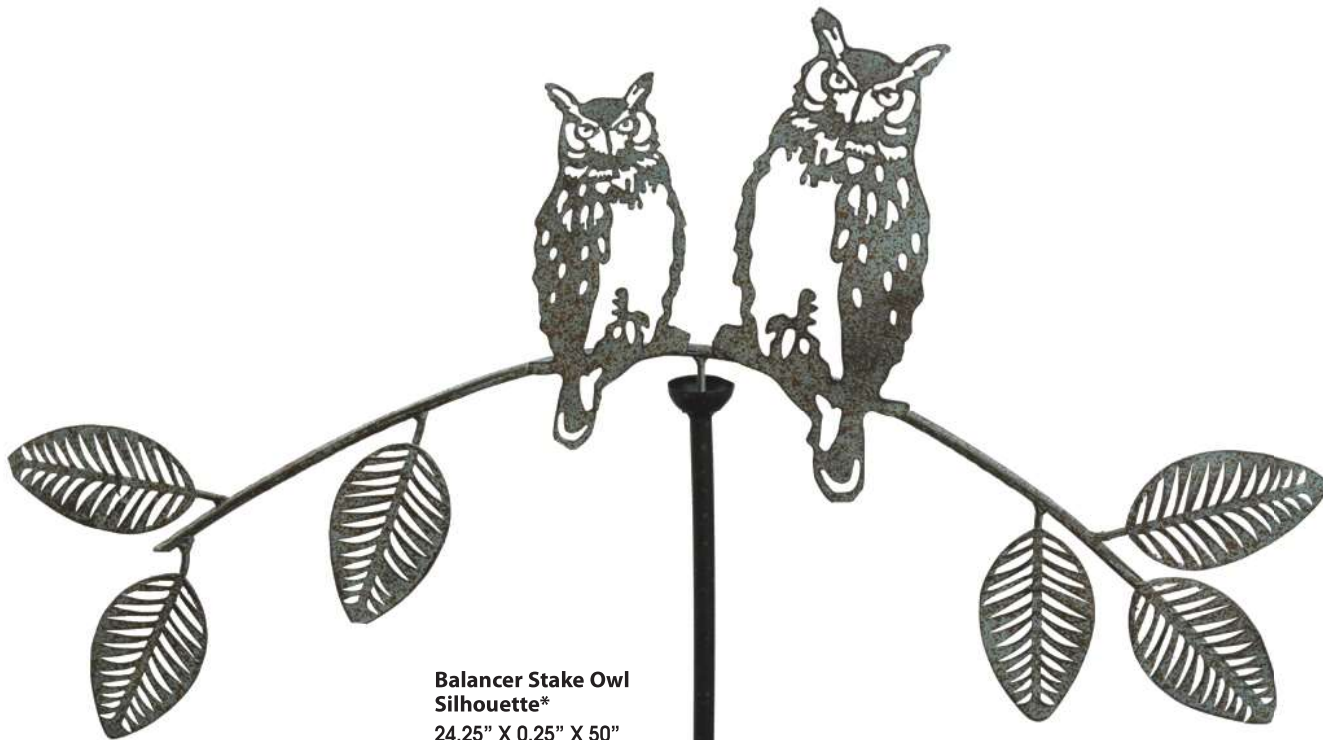

# Silhouette Balancers

METAL • 2 PRONG STAKE

BALANCERS

**Balancer Stake Bird Silhouette\***

23.25" X 0.25" X 48"

34276-2-0002

8 09048 34276 5

**Balancer Stake Owl Silhouette\***