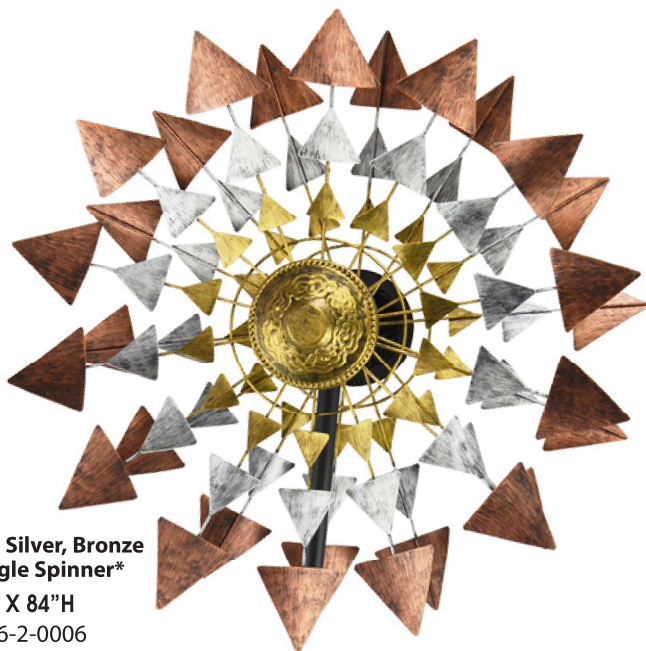

Wind Art Spinner Stakes

STEEL • 4-PRONG STAKE BASE

SPINNER STAKES

Gold, Silver, Bronze Triangle Spinner*

24" W X 84" H

34446-2-0006

8 09048 34446 2