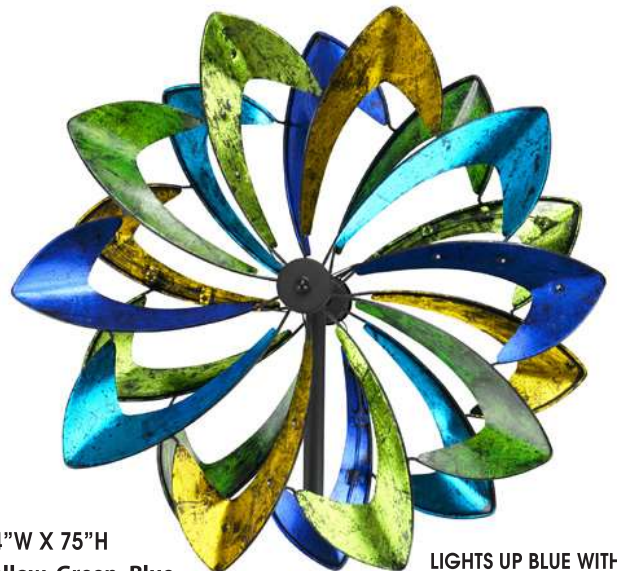

LIGHTS UP BLUE WITH WIND POWER!

24"W X 75"H
Yellow, Green, Blue Petals Spinner
34474-2-0057

8 09048 34474 5

*Included in Assortment
90989-24-005341