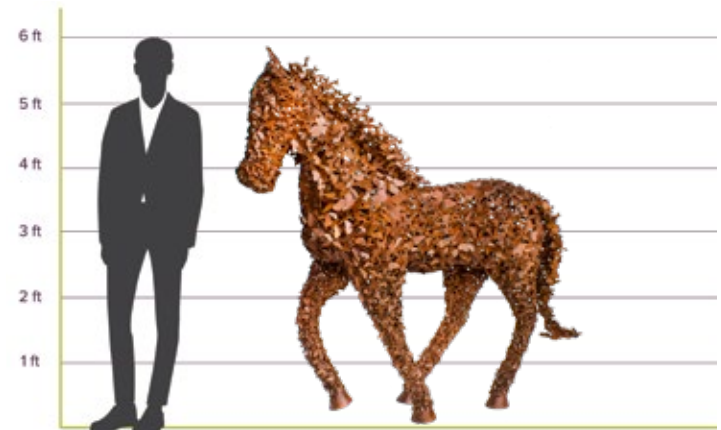

H 125.0 cm W 160.0 cm D 160.0 cm

H 4ft 1in W 5ft 3in D 5ft 3in

Base - Dimensions:

H 30.0 cm W 57.0 cm D 79.0 cm

H 12in W 1ft 10in D 2ft 7in

819361861051067

\$2,345.00

• ELM in Bloom

LIMITED EDITION BY

Ann Taylor

Flying Butterfly Stallion - Limited Edition

No: 16161

Dimensions:

H 170.0 cm W 58.0 cm D 180.0 cm

H 5ft 7in W 1ft 11in D 5ft 11in

8 1936186 051050

\$1,895.00

• Flying Butterfly Stallion - Limited Edition

**SCULPTURE****MINIS****BEVERAGE****SPORT COLLECTION****PETS****FURNITURE****POTS AND PLANTERS****WALL ART**

This collection puts us on the world stage and is now sold in 20+ countries. The fun and happy personality of much of this range has earned a collectable status among Think Outside enthusiasts. Derived from upcycled 44-gallon oil drums and skillfully handcrafted, the range continues to bring joy into people's lives year after year.

think
outside

Three Blind Mice

No: E10600

Dimensions:

H 40.0 cm W 29.0 cm D 46.0 cm

H 15.8 in W 11.4 in D 18.1 in

\$169.00

Maisy The Daisy Small