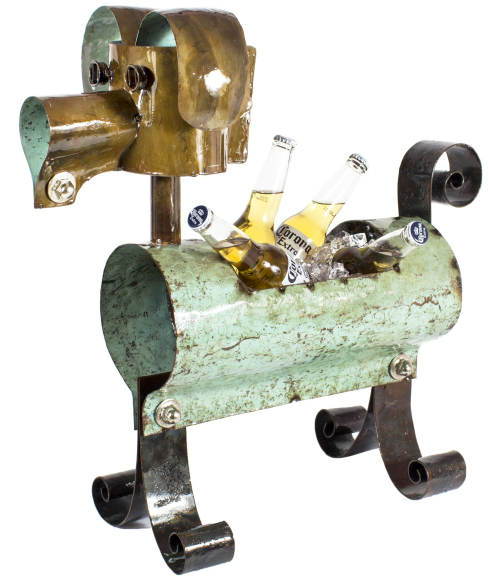

Yuki Dog

No: 20200

Dimensions:

H 61.0 cm W 23.5 cm D 62.0 cm

H 24.0 in W 9.3 in D 24.4 in

8 936080 335430

$89.00