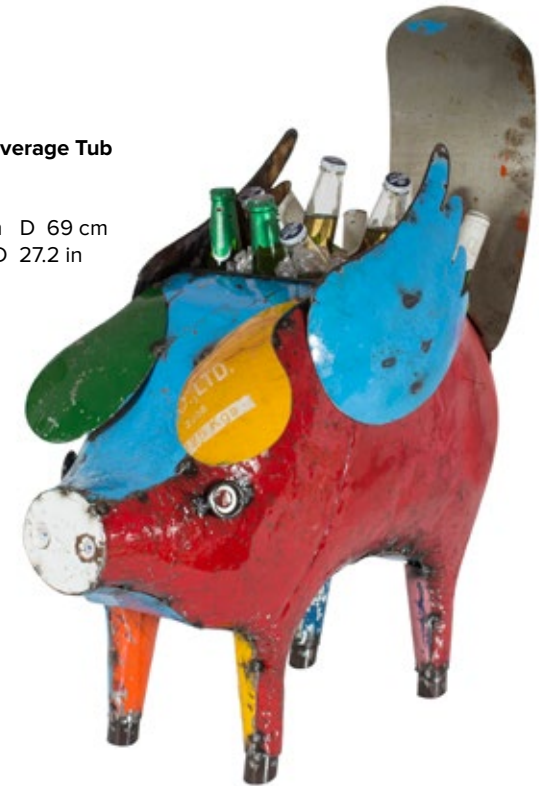

Barnyard Bull Cooler

No: 991012

Dimensions:

H 56.0 cm W 35.0 cm D 62.0 cm

H 22.1 in W 13.8 in D 24.4 in

8 936080 335300

$105.00

Barnyard Flying Pig Beverage Tub

No: 991047

Dimensions:

H 64.0 cm W 32.5 cm D 69 cm

H 25.2 in W 12.8 in D 27.2 in

8 936080 335942

$115.00