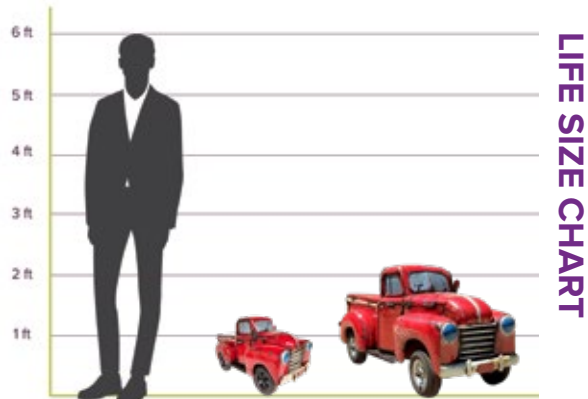

The Little Big Red Pick-Up Truck

No: E43007R

Dimensions:

H 40.0 cm W 32.0 cm D 74.0 cm

H 15.8 in W 12.6 in D 29.1 in

8193618610504661

$239.00