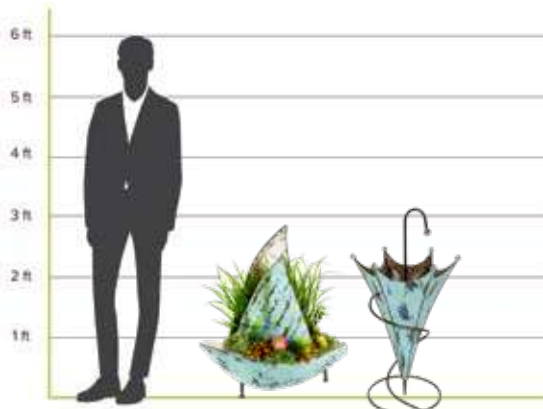

LIFE SIZE CHART