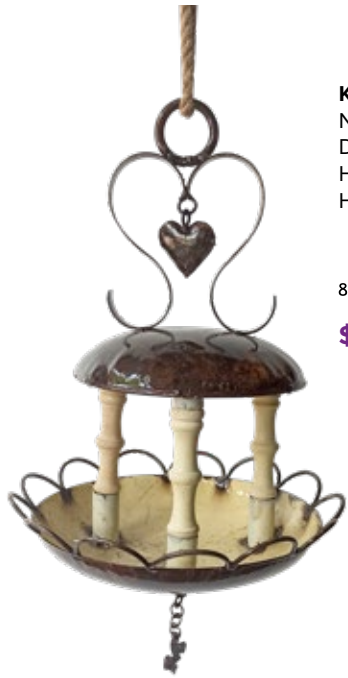

Kalinda Birdfeeder

No: ES4006

Dimensions:

H 42.0 cm W 30.5 cm D 30.5 cm

H 16.5 in W 12.0 in D 12.0 in

8 936186 050640

$59.00