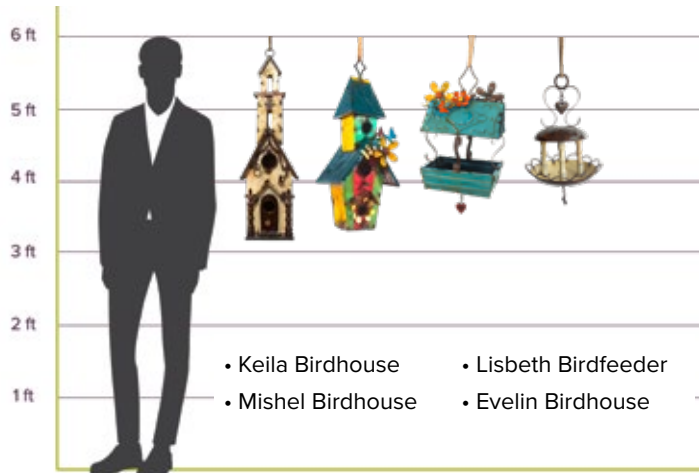

- Keila Birdhouse
- Lisbeth Birdfeeder
- Mishel Birdhouse
- Evelin Birdfeeder

Product's height excludes hanging rope