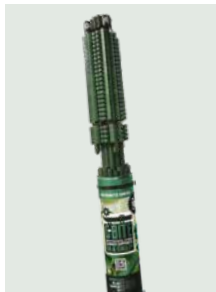

THE ALL-IN-ONE C-BITE PLANT SUPPORT KIT

The 5' Plant Support Kit has everything gardeners need to build a custom cage, trellis, fence, a-frame, tripod or any combination of shapes. Featuring patented C-BITEs garden clips, the Plant Support Kit provides a customizable, reusable, and super-strong alternative to traditional plant supports. As the only DIY plant support system on the market, C-BITEs easily click together and connect to standard garden stakes.

Plant Support Kit 5' - Tangerine

TDSK50 850033216004

Plant Support Kit 5' - Incognito

TTDSK5I 850033216011

Plant Support Kit Monster* - Incognito

TDSKMI 850033216035

THE MONSTER KIT FOR MONSTER PLANTS

When one Plant Support Kit isn't enough, there's the Monster Plant Support Kit. The Monster Kit contains 15-6' stakes, 15-2.5' stakes and 100 Incognito C-BITE garden clips to provide support and protection for a long raised bed, an industrial tray or multiple containers.

Monster Plant Support Kit - Incognito TDSKMI 850033216035

WHAT YOU GET IN YOUR KIT!

- (17) C-BITEs
- Safety Caps
- (4) 5' Stakes
- (4) 2.5' Stakes

BUILD ANY OF THESE SUPPORTS WITH ONE PLANT SUPPORT KIT

C-BITES CONNECT IN OVER 140 WAYS FOR ENDLESS POSSIBILITIES