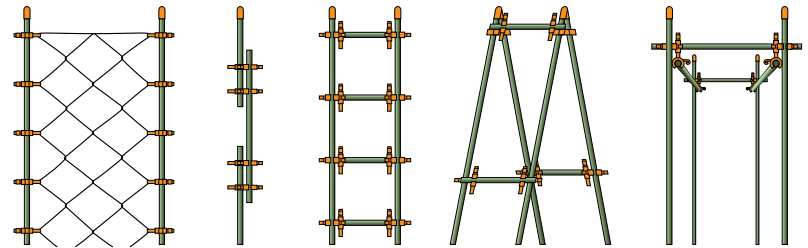

THE ALL-IN-ONE C-BITE PLANT SUPPORT KIT

The 5' Plant Support Kit has everything gardeners need to build a custom cage, trellis, fence, a-frame, tripod or any combination of shapes. Featuring patented C-BITEs garden clips, the Plant Support Kit provides a customizable, reusable, and super-strong alternative to traditional plant supports. As the only DIY plant support system on the market, C-BITEs easily click together and connect to standard garden stakes.

Plant Support Kit 5' - Tangerine

TDSK50 850033216004

Plant Support Kit 5' - Incognito

TTDSK5I 850033216011

Plant Support Kit Monster* - Incognito

TDSKMI 850033216035

THE MONSTER KIT FOR MONSTER PLANTS

When one Plant Support Kit isn't enough, there's the Monster Plant Support Kit. The Monster Kit contains 15-6' stakes, 15-2.5' stakes and 100 Incognito C-BITE garden clips to provide support and protection for a long raised bed, an industrial tray or multiple containers.

Monster Plant Support Kit - Incognito TDSKMI 850033216035

WHAT YOU GET IN YOUR KIT!

- (17) C-BITEs
- Safety Caps
- (4) 5' Stakes
- (4) 2.5' Stakes

BUILD ANY OF THESE SUPPORTS WITH ONE PLANT SUPPORT KIT

C-BITES CONNECT IN OVER 140 WAYS FOR ENDLESS POSSIBILITIES

OTHER COOL PRODUCTS

LOVING PROTECTION FOR HANDS AND EYES

Thriving Design's soft safety caps fit snugly on garden stake tips to protect gardeners from sharp edges and pointy tips. Not only do they protect your hands from being cut, they also provide a visual to help you avoid the dreaded garden stake eye-gouge (ouch). Our snazzy safety caps fit standard 7/16" garden stakes.