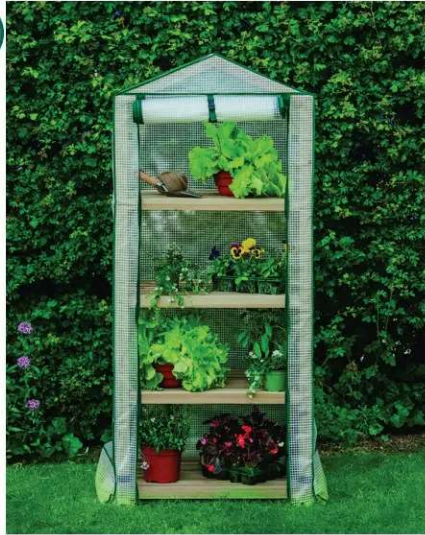

Gardman

**Premium 4-Wooden-Tier
Greenhouse**

R08898

24" W x 19" D x 63" H / Pack 1

- Elegant space saving and robust wooden greenhouse.
- UV treated and reinforced white PE cover with gray binding.
- Made from FSC certified timber to cope with both dry and wet environments.
- Built with innovative stability.

811421039964