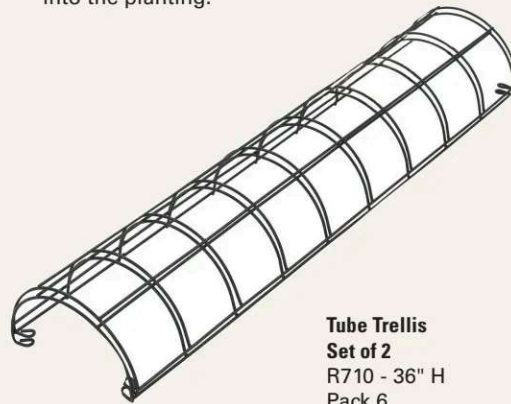

**Weathered Rust
Bird & Branch Trellis**
R542 - 51" H x 24" W
Pack 5

745487005420

Magnolia Trellis
R00611
70.8" H x 15.7" W
Pack 10

814567029752

TUBE TRELLIS

- Supplied in two semi-circular sections, 36" long x 8" wide.
- Can be used as a 3' high "tube" around a mailbox or deck post, or as a 6" high trellis against a wall.
- Plastic coated steel blends into the planting.