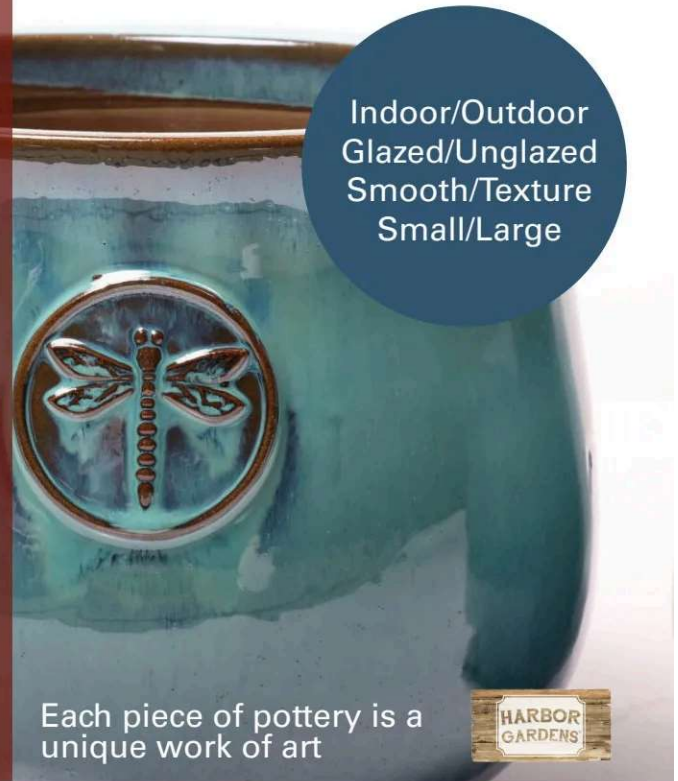

Each piece of pottery is a unique work of art

6 Factories to meet all your needs

Malaysia

Malaysian potters use a variety of glaze techniques to achieve vibrant and colorful finishes.

The Malaysian pottery scene is dynamic and reflects the nation's cultural richness, incorporating a wide range of influences to create unique and diverse ceramic art.