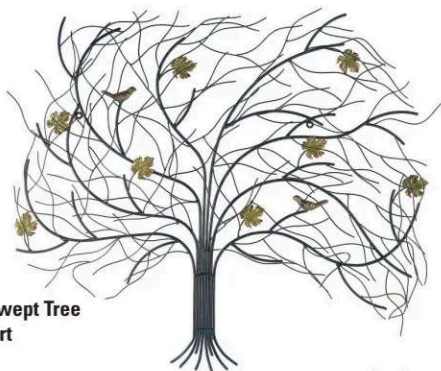

**Aztec Sun & Moon
Wall Art**
8415
26" W x 24" H
Pack 4

745487084159

Duck Wall Art
8457
13.75" W x 14" H x 2.5" D
Pack 4

745487084579

**Windswept Tree
Wall Art**
8425
29.5" W x 24.5" H
Pack 2

745487084258

Seahorse Wall Art
8459
9.25" W x 21.5" H x 1" D
Pack 4