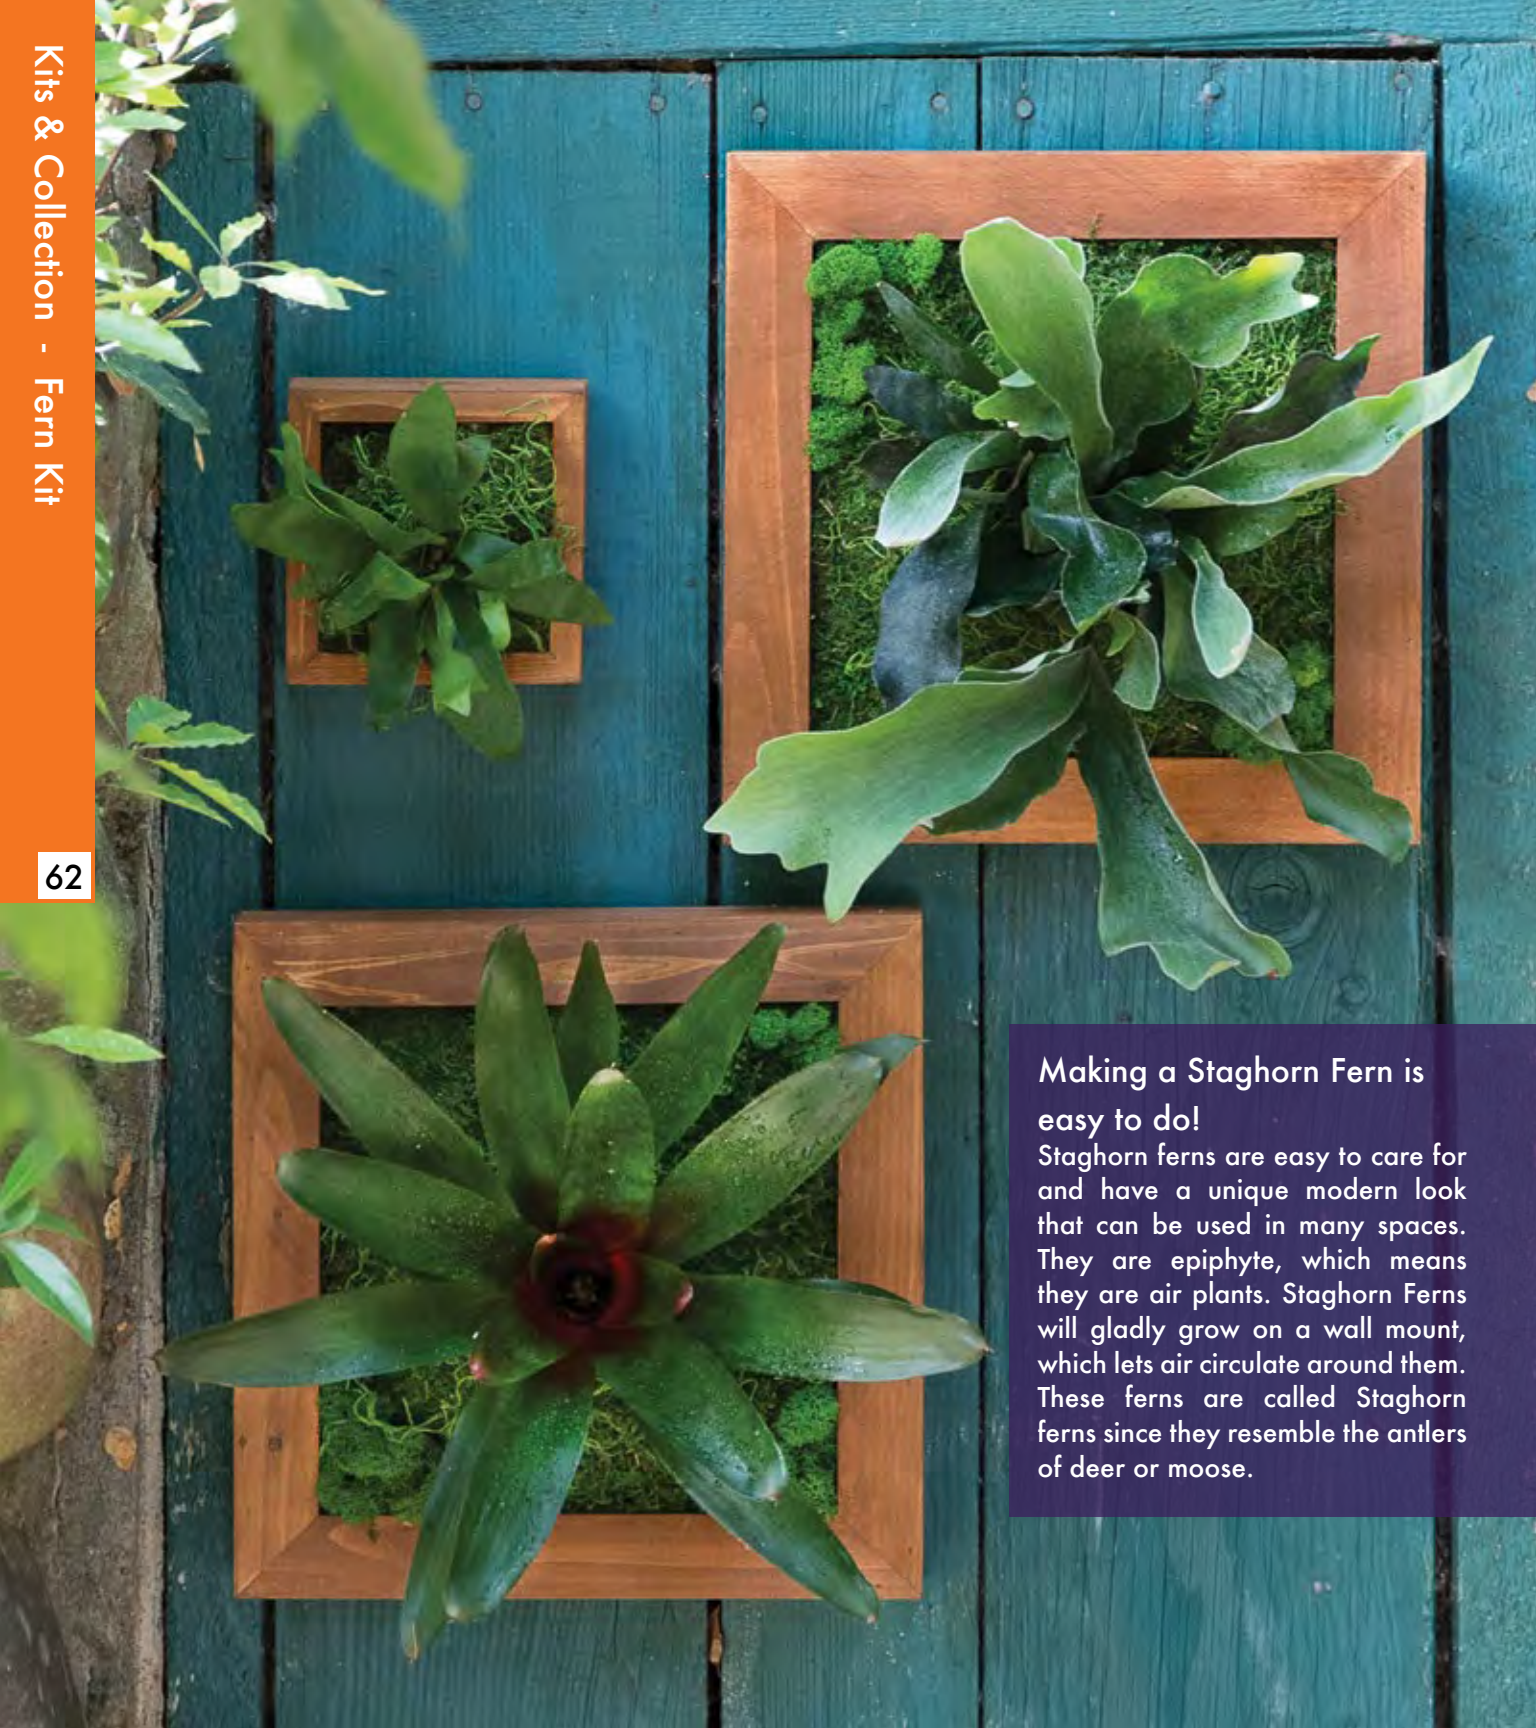

Sizes & Item Numbers

Small Fern Kit 6"x6" Frame	6	90471	
Large Fern Kit 14"x14" Frame	6	90472	

We have made it simple for you and created a kit with our new Wood Frame planter. Everything you need to create your own masterpiece is included except the plant.

We Recommend the following Plants:
Staghorn Fern, Bird's-nest Fern, Elkhorn fern,
Platycerium Superbum, Nidularium Bromeliad.

Making a Staghorn Fern is easy to do!
Staghorn ferns are easy to care for and have a unique modern look that can be used in many spaces. They are epiphyte, which means they are air plants. Staghorn Ferns will gladly grow on a wall mount, which lets air circulate around them. These ferns are called Staghorn ferns since they resemble the antlers of deer or moose.