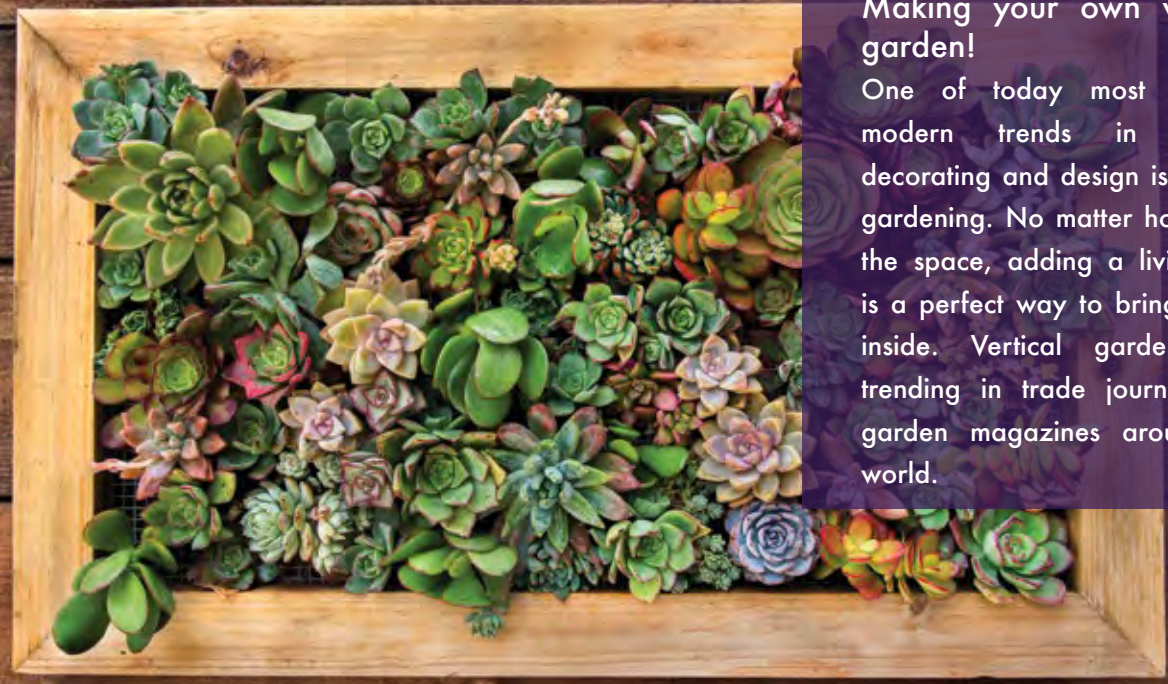

Hang on the wall as an elegant piece of natural art that captivates any space or use on a table for an effortless tablescape design.

Biophilic design relies on the art of using natural preserved plants, mosses, lichens, and wood branches to bring elements of nature indoors. This art form is increasingly popular in architecture & interior design, where its primary goal is to create a serene green space to live and work. Moss Walls not only look very impressive indoors, but they also provide natural sound absorption, which makes them a great option for loud environments like restaurants, offices, or living rooms.

Sizes & Item

Royal Pool Moss 24" x 24"	1	20313	
Royal Pool Moss 24" x 36"	1	20314	
Royal Pool Moss 48" x 16"	1	20315	

SuperMoss® Frames can be as simple or as intricate as you make it! Royal Pool Moss Frames are excellent examples of biophilic design, which can reduce stress, enhance creativity, clarify thought, and improve our overall wellbeing at home and at work!

Making your own vertical garden!
 One of today most popular modern trends in interior decorating and design is vertical gardening. No matter how small the space, adding a living wall is a perfect way to bring nature inside. Vertical gardening is trending in trade journals and garden magazines around the world.