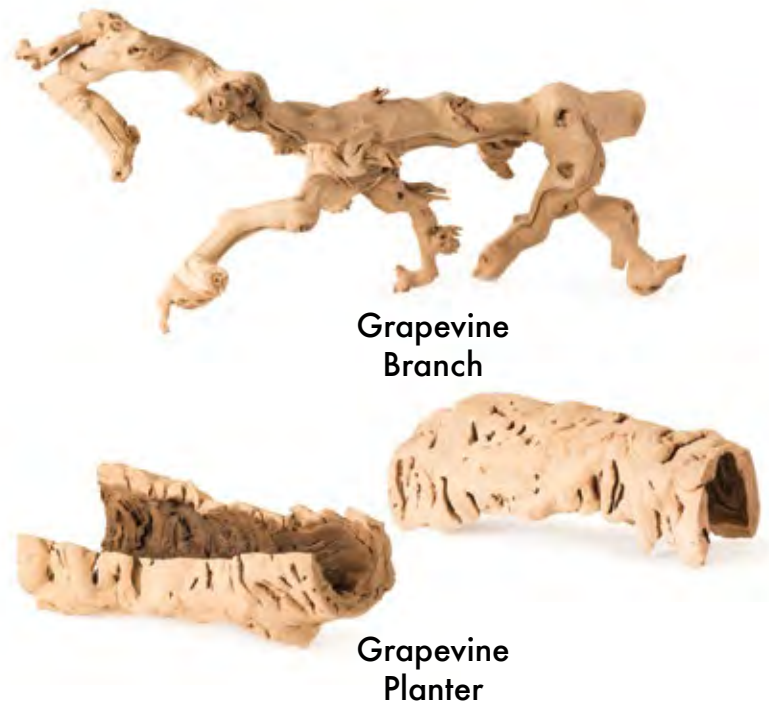

MossVines and Mossy Floral Wire are Great for Trellises and Climbing Plants!

SuperMoss MossVine is our trademarked creation that is as versatile as any of our mosses. It is made from our beautifully preserved green Mountain Moss and durably designed to last. Our MossVine is a fun mossy garland that can be hung, wrapped, coiled, or bent into any shape imaginable!

MossVine 6 ft Bag	12	22710	
MossVine 12 ft Bag	12	22711	
MossVine 60 ft Roll	1	22712	
Mossy Floral Wire 12 ft Bag	12	22721	
Mossy Floral Wire 60 ft Roll	1	22731	
Mossy Floral Ties 5" 12 pieces	12	22740	

6 ft Moss Vine

Mossy Floral Wire

Mossy Floral Ties

Grapevine Branch

Grapevine Planter

Manzanita Branch

Manzanita Root

Grapevine Branch & Planter, Manzanita Branch & Root for air plant display, floral, Succulents, Orchid, Bromeliads