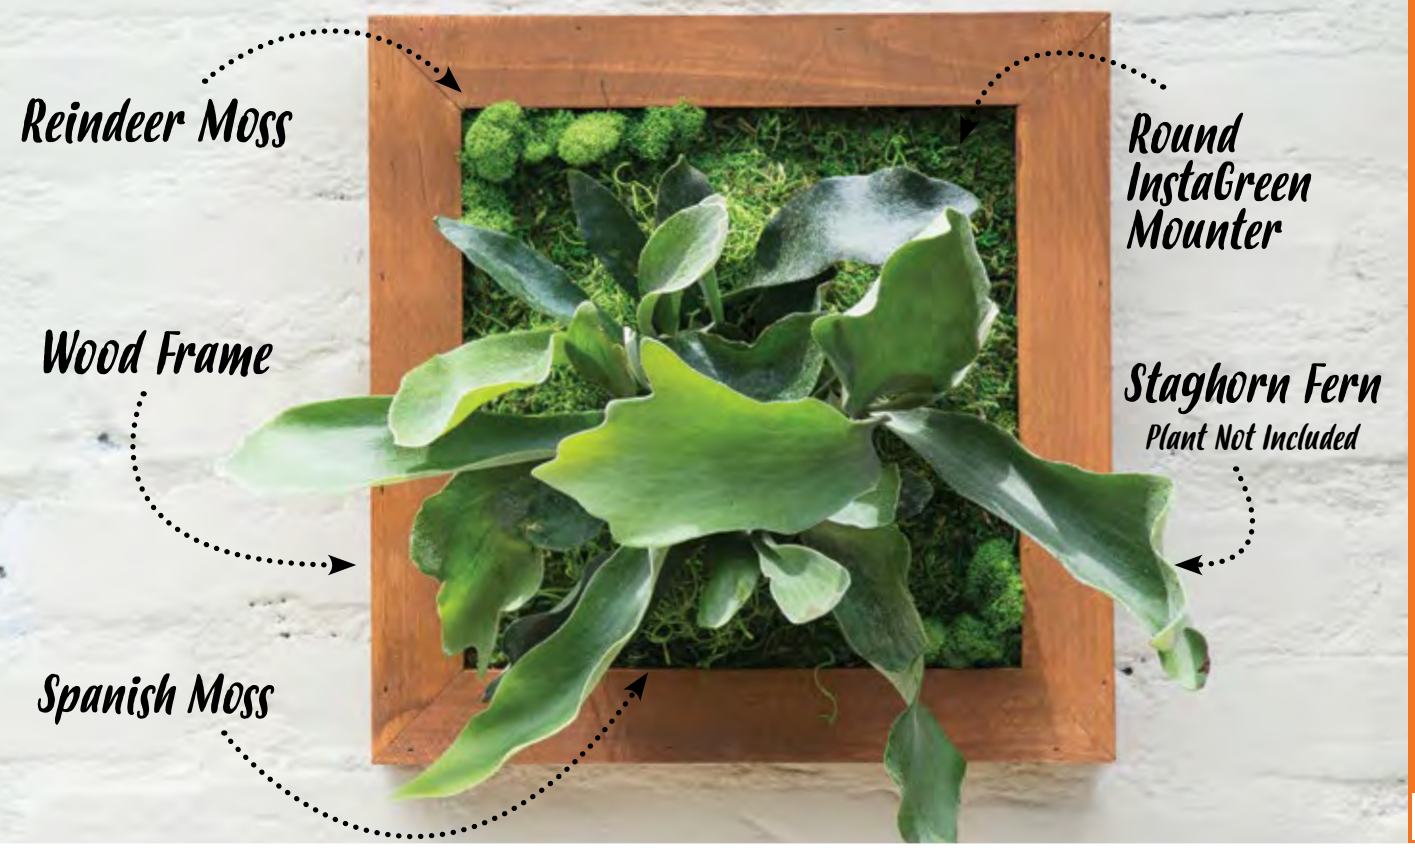

Fern Kit Included:
Natural Wood Frame Planter
Blond Sphagnum Moss
Round InstantGreen Moss Mat
Grass Green Spanish Moss
Basil Reindeer Moss
Plant Not Included

Sizes & Item Numbers

Small Fern Kit 6"x6" Frame	6	90471	
Large Fern Kit 14"x14" Frame	6	90472	

We have made it simple for you and created a kit with our new Wood Frame planter. Everything you need to create your own masterpiece is included except the plant.

We Recommend the following Plants:
Staghorn Fern, Bird's-nest Fern, Elkhorn fern,
Platycerium Superbum, Nidularium Bromeliad.

Making a Staghorn Fern is easy to do!
Staghorn ferns are easy to care for and have a unique modern look that can be used in many spaces. They are epiphyte, which means they are air plants. Staghorn Ferns will gladly grow on a wall mount, which lets air circulate around them. These ferns are called Staghorn ferns since they resemble the antlers of deer or moose.