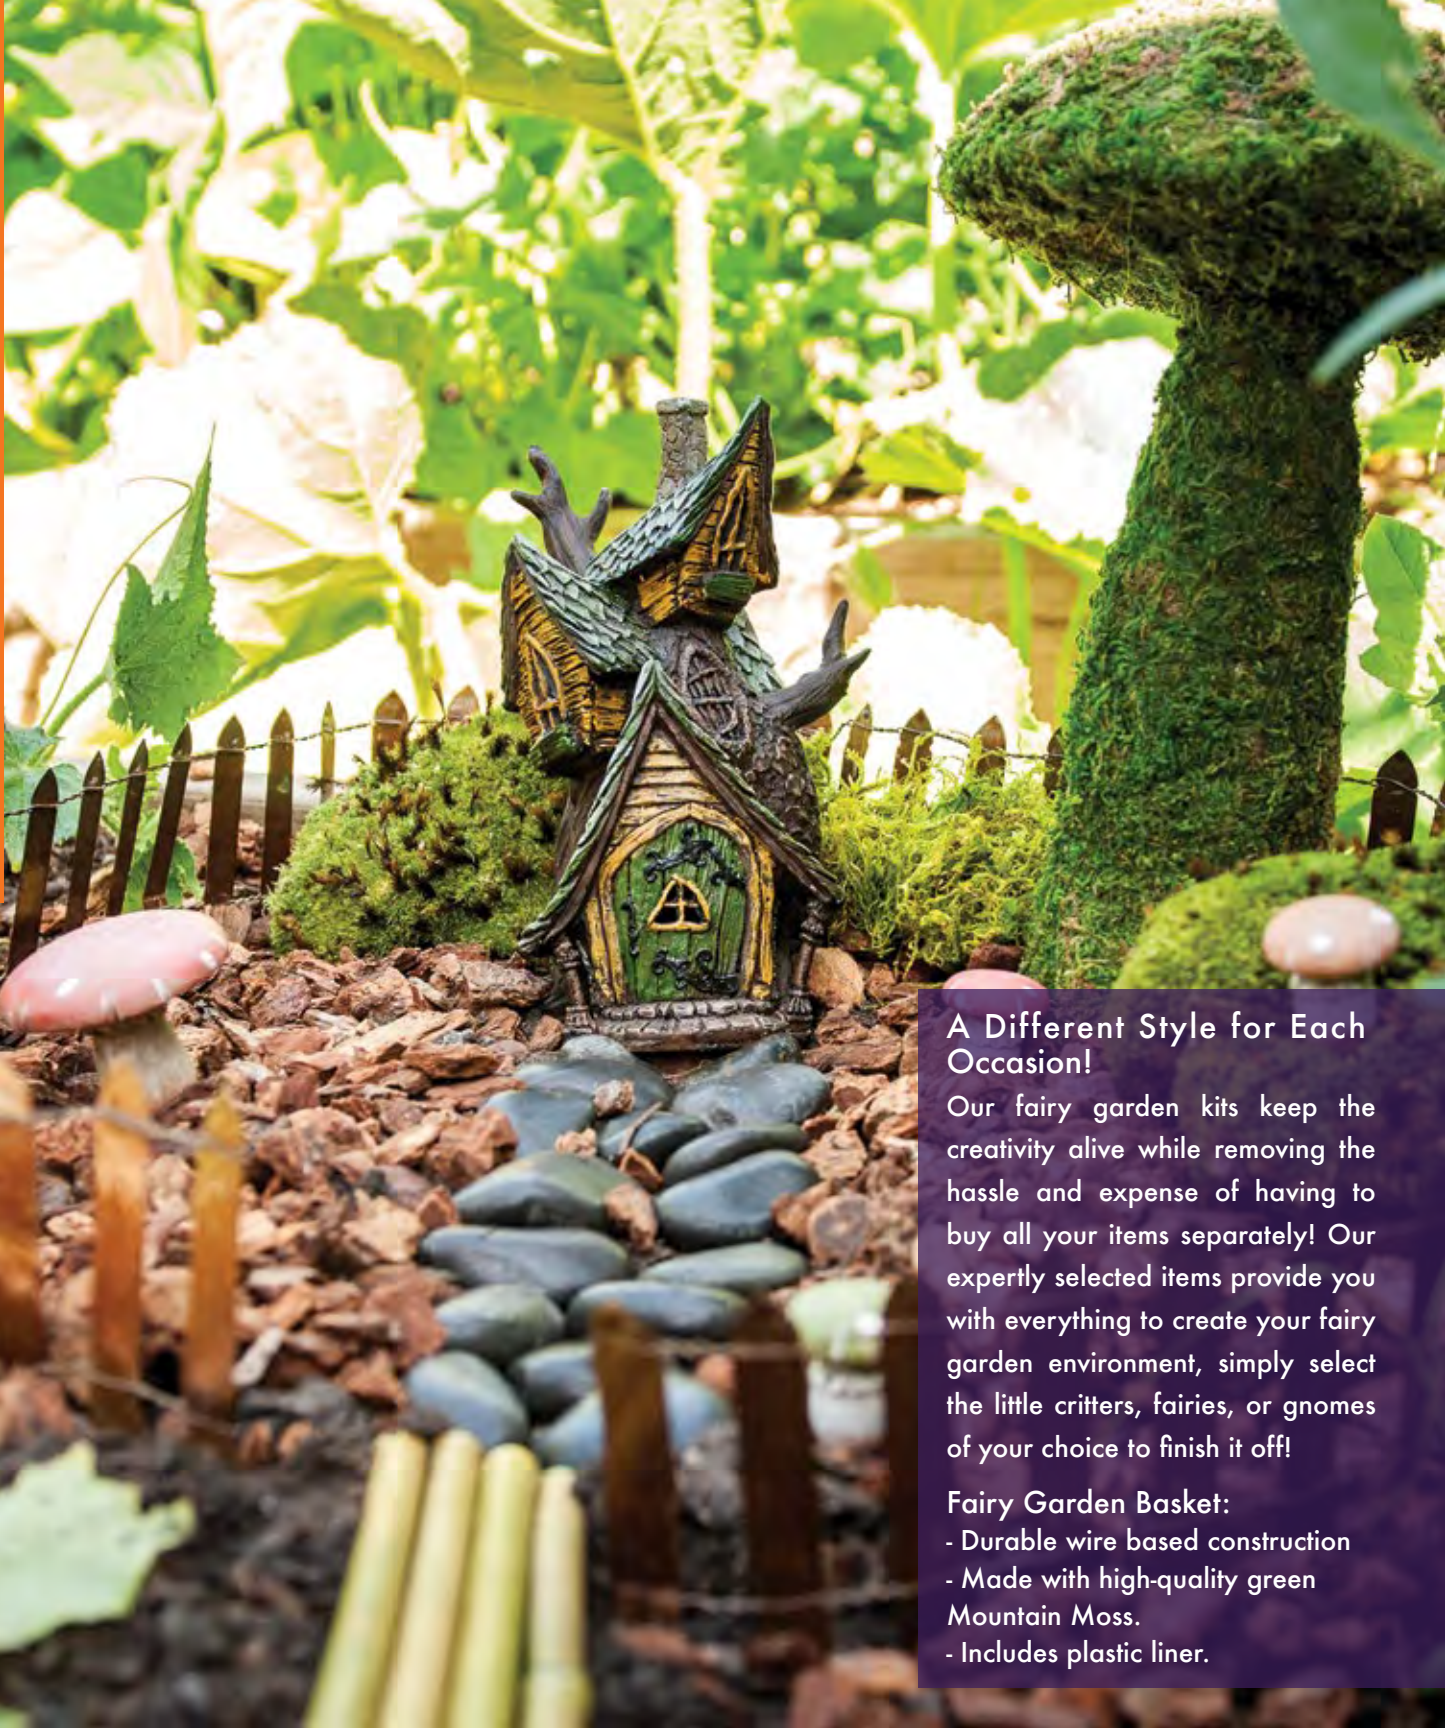

Fairy Garden Basket:

- Durable wire based construction
- Made with high-quality green Mountain Moss.
- Includes plastic liner.