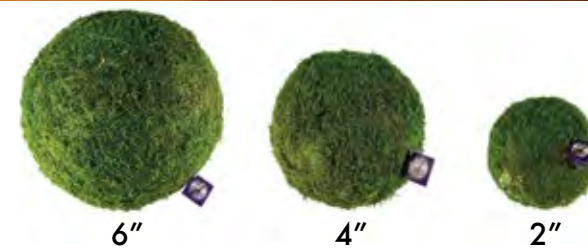

Colors

Easter Bunny

Sizes & Item Numbers

Small Garden Mushrooms 11"	6	55271	
Medium Garden Mushrooms 14"	6	55272	
Large Garden Mushrooms 21"	4	55273	
Easter Bunny 10"	12	21873	

Mushrooms

Wrapped in 100% Sheet Moss...Only!