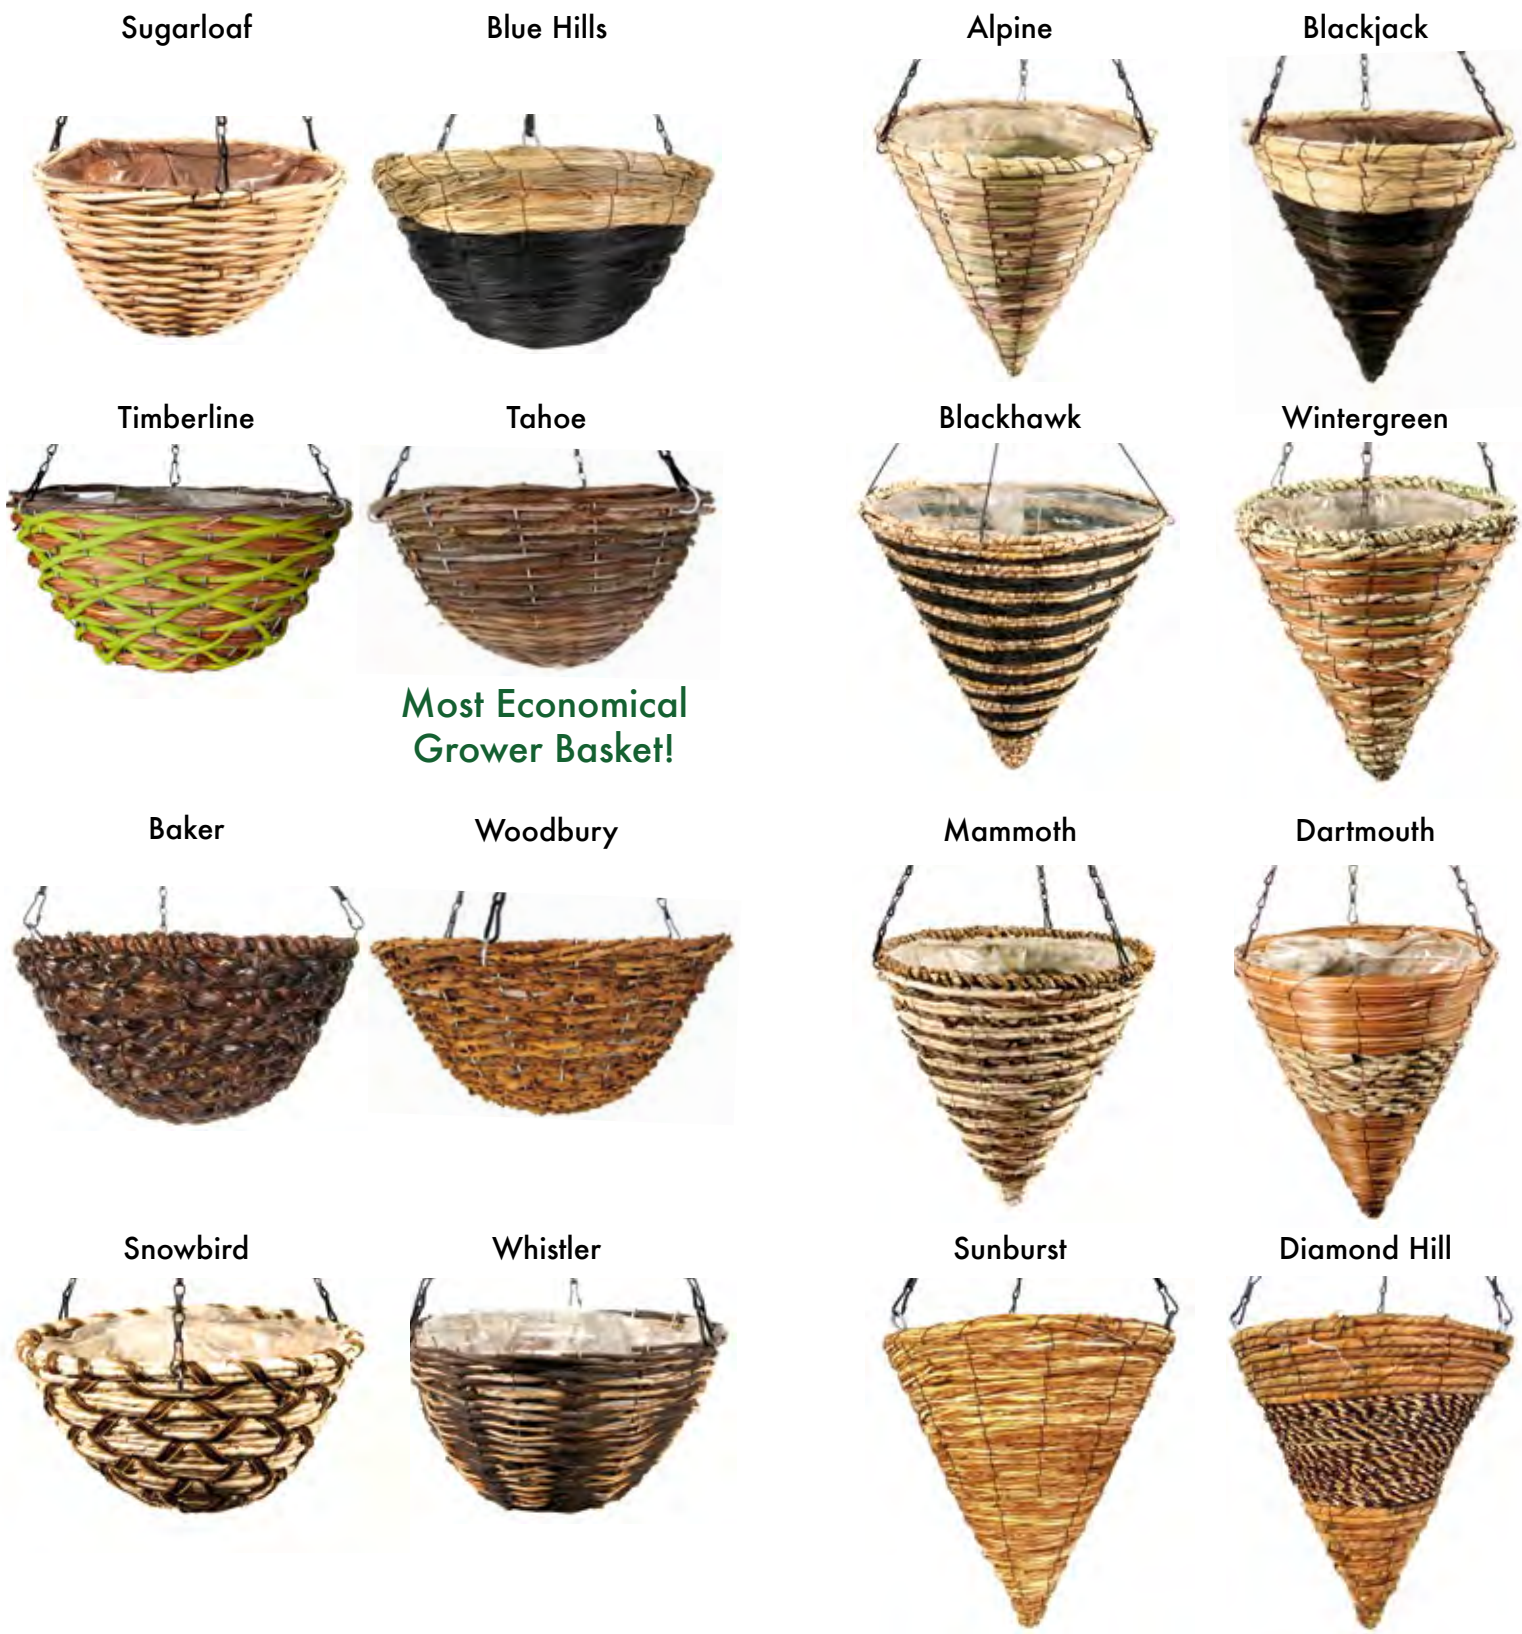

Sizes & Item Numbers

Fresh Green 4"	6	29346	
Fresh Green 6"	6	29348	
Blond Sphagnum 4"	6	29347	
Blond Sphagnum 6"	6	29349	

Fresh Green

Blond Sphagnum

Snowbird

Sizes & Item Numbers

Whistler 14"	8	29700
Sugarloaf 14"	8	29701
Snowbird 14"	8	29702
Timberline 14"	8	29703
Woodbury 14"	8	29704
Tahoe 14"	8	29705
Blue Hills 14"	8	29706
Baker 14"	8	29707