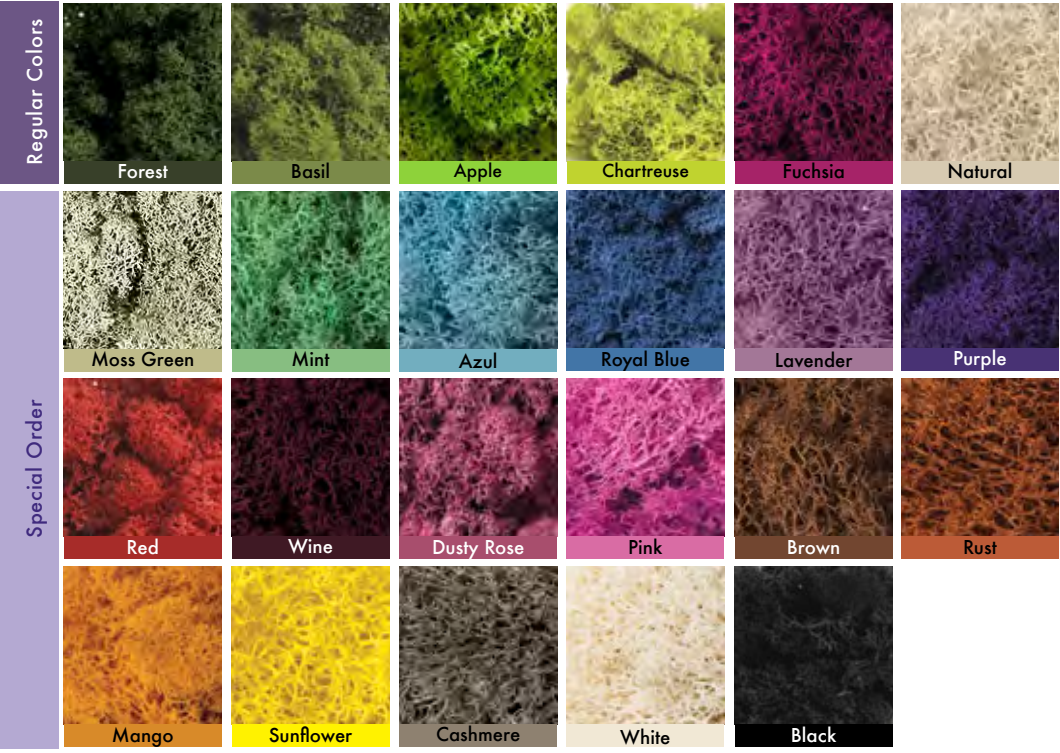

Colors to match any occasion!

SuperMoss Reindeer Moss is one of our top selling mosses for floral décor. It adds natural accents to any floral arrangement. Choose from a variety of lush colors and pair your moss perfectly with your flowers' natural colors to give them true definition.

	120 in³ Bag	175 in³ Bag	175 in³ Box	326 in³ Bag	265 in³ Box	534 in³ Bag	1400 in³ Bag	1565 in³ Bulk	4950 in³ Bulk
Apple	23130	21711	-	23131	-	23132	23133	23134	23135
Azul	25160	-	-	25161	-	-	-	25162	25138
Basil	23080	23081	23087	23082	23088	25154	23084	25155	23086
Black	25123	-	-	23151	-	-	-	21786	21790
Brown	23090	-	-	23092	-	-	-	23095	23096
Cashmere	25165	-	-	25166	-	-	-	25167	23148
Chartreuse	21708	21707	23121	21669	25111	21644	21763	21773	21497
Dusty Rose	25126	-	-	23152	-	-	-	25150	21791
Forest	21703	21729	23128	21757	25112	21761	21762	21710	21499
Fuchsia	23164	23165	23179	23166	25137	23167	23168	23169	25139
Lavender	25157	-	-	25158	-	-	-	25159	23244
Mango	25125	-	-	23153	-	-	-	25151	21794
Mint	23136	-	-	23137	-	-	-	23138	23245
Moss Green	25116	23140	23122	25140	25142	25114	23158	25115	21792
Natural	21702	21712	23119	21722	25113	21732	21871	21742	21498
Pink	23198	-	-	23199	-	-	-	23099	23246
Purple	25124	-	-	25141	-	-	-	25145	21798
Red	25122	-	-	23149	-	-	-	21785	21793
Royal Blue	25128	-	-	23194	-	-	-	25121	25129
Rust	25626	-	-	23188	-	-	-	23189	23191
Sunflower	21493	-	-	21494	-	-	-	21495	21496
White	23192	-	-	23193	-	-	-	23197	23247
Wine	25168	-	-	25169	-	-	-	25172	23231

Sizes		REGULAR COLORS	SPECIAL ORDER
120 in³ Bag	12		
175 in³ Bag	10		
175 in³ Box	12		
326 in³ Bag	10		
265 in³ Box	12		
534 in³ Bag	10		
1400 in³ Bag	10		
1565 in³ Bulk	1		
4950 in³ Bulk	1		

What will you use reindeer moss for?