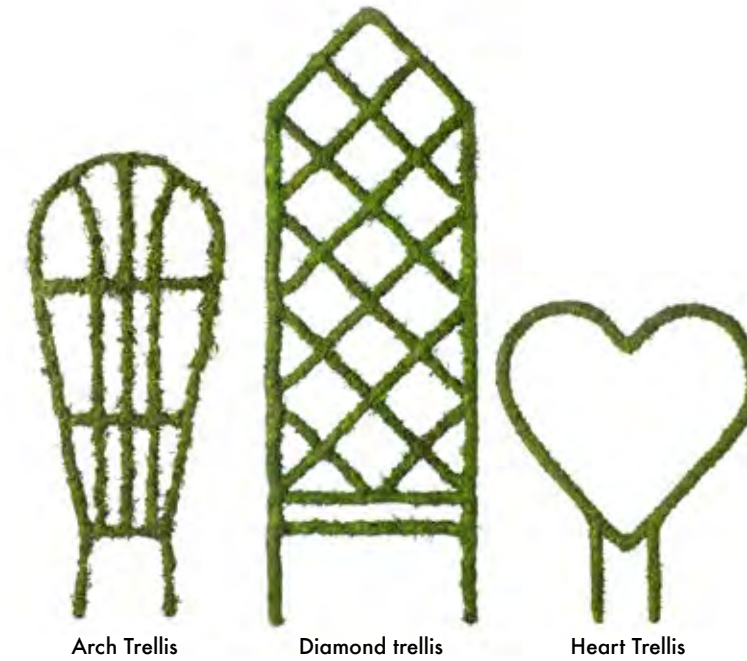

SuperMoss® Woven Window Box Planter is ideal for planting kitchen herbs and floral arrangements. Create a cuisine inspired herb basket for your kitchen, or relax with a custom tea herb garden box.

Three 6" pots fit perfectly in this plastic-lined handcrafted basket

NEW ITEM!

Plants Need Support Too!

In The Wild – the plants we love, such as Monstera and Philodendron, naturally climb up larger trees. Their aerial roots latch onto the moist surface & their leaves grow larger and stronger as they reach for the sun!

Mimic your tropical plants' natural habitat with absorbent Moss Poles. It's the next best thing to growing your plants in a rainforest!

38

NEW ITEM!

Arch Trellis

Diamond trellis

Heart Trellis

39

Sizes & Item Numbers