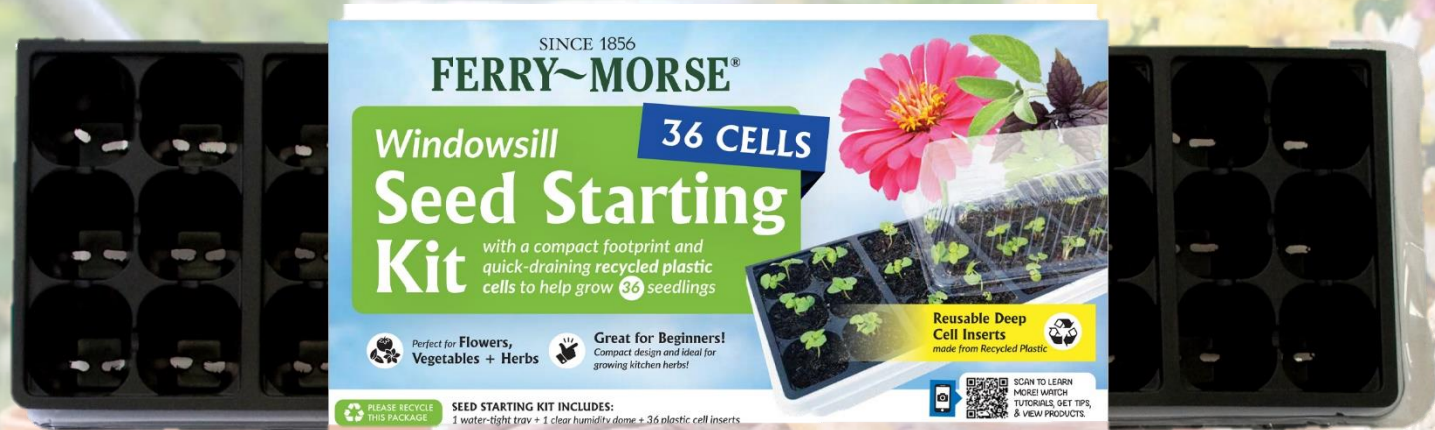

## Features

- 18 detachable cell pots with watertight tray
- Extra large pots designed to grow vegetables with strong roots

SINCE 1856

# FERRY~MORSE® Seed Starting Trays

### Features

- Includes watertight tray and greenhouse dome
- Each individual cells have drainage