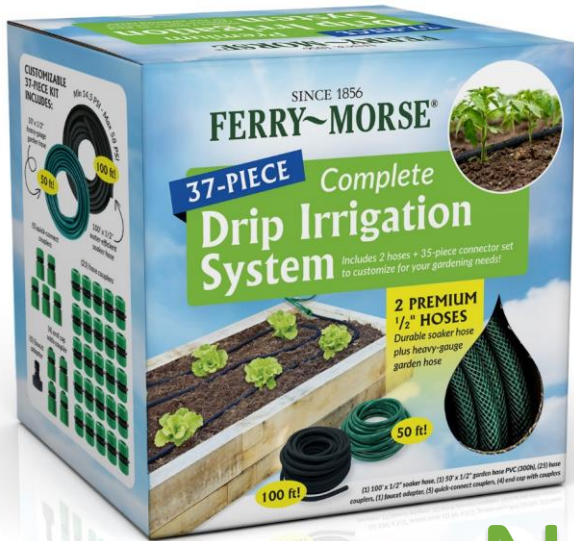

The image features three biodegradable seedling trays arranged diagonally on a rustic wooden surface. Each tray contains dark soil and a young green plant. The top tray shows a seedling with several leaves and a thin stem. The middle tray shows a seedling with two large, rounded leaves. The bottom tray shows a seedling with two smaller, rounded leaves. The text 'GREEN GARDEN PRODUCTS' is overlaid on the right side in a bold, green, sans-serif font, with a stylized green leaf icon integrated into the letter 'N' of 'GREEN'. Below this, the text '2025 Seed Starting' is written in a bold, black, sans-serif font.

# Ferry-Morse Drip Irrigation System