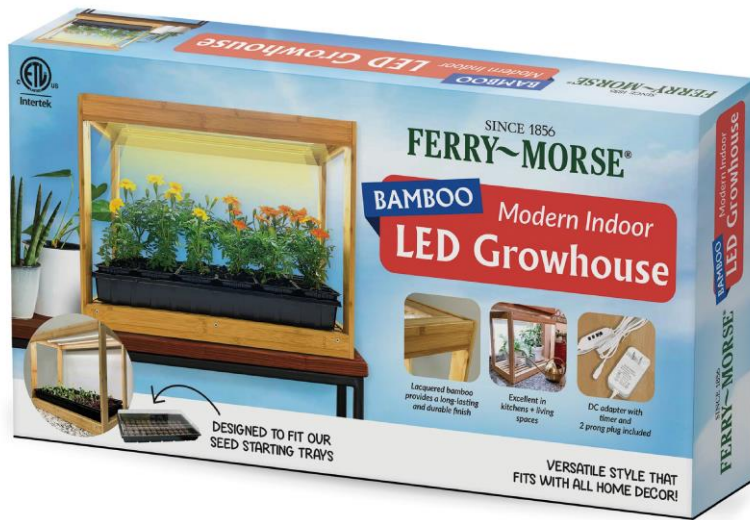

Bamboo LED Grow Light

KBAM

Modern Indoor Grow house

UPC: 0-1119263527-7

Features

- Stylish grow house
- Made from eco-friendly bamboo
- Timer with 3 time intervals
- 10 light intensity settings
- Fits standard Jiffy tray