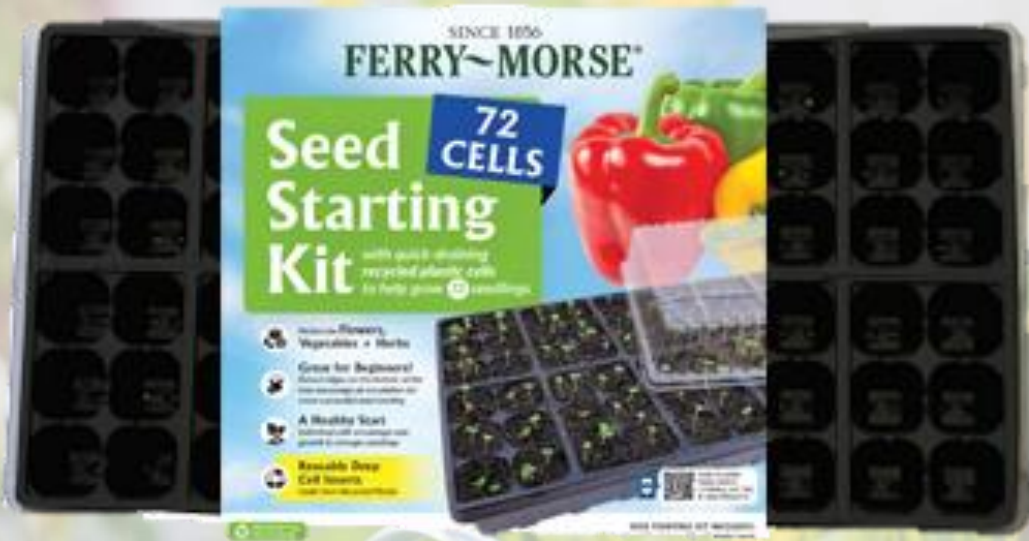

SINCE 1856

FERRY~MORSE® Seed Starting Trays

P72H-7

Ferry Morse Seed Starting Tray,
72 cells

UPC: 0-23075-02721-5

Features

- Includes watertight tray and greenhouse dome
- Each individual cells have drainage