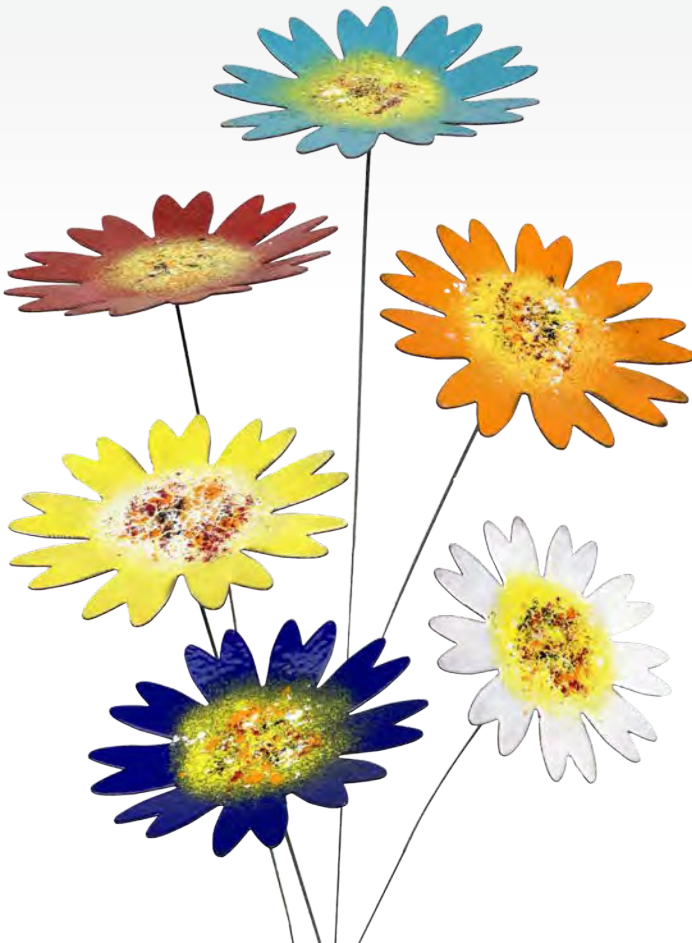

Large Enamel Copper Flowers

12 pcs in 6 assorted colors
cc-003 dim: 2"x18"
\$45 (3.75/stem)

Mix it up

Choose a variety of shapes and sizes to give customers the ability to create their own unique bouquet.

Medium Copper Enamel Hearts

6 pcs in 6 colors cc-077 dim: 2"x 2" x 12"
\$30 (5.00/stem)

Medium Enamel Copper Butterfly

6 pcs in 6 assorted colors
cc-005 dim: 2.5"x 1"x18"
\$30 (5.00/stem)

Medium Enamel Copper Dragonfly

6 pcs in 6 assorted colors
cc-056 dim: 2.5"x18"
\$30.00 (5.00/stem)

Extra Large Daisy Enamel Flower

6 pcs in 6 assorted colors cc-057 3.5"x18"
\$31.50 (5.25/stem)

Medium Copper Flowers

12 pcs in natural copper
cc-006bare dim: 1.5"x18"
\$18 (1.50/stem)