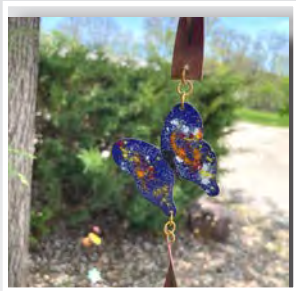

Large Natural Snowflake

12 pcs in natural copper
cc-081b dim: 2.5"x12"
\$27 (2.25/stem)

Natural Snowflake Mini Chain

Natural Copper with 2 snowflakes
cc-080b dim: 3.5"x2.5"x16"
\$10 each min 3

Large Fern Frond

Natural copper
cc-025 dim: 9"x 6.5"
\$7 each min 3

Medium Fern Frond

Natural Copper
cc-026 dim: 7"x6.5"
\$6 each min 3

Small Fern Frond

Natural Copper
cc-027 dim: 6.5"x5.5"
\$5 each min 3

Natural Leaves

Natural Copper
cc-028 dim: 7"x11"
\$8 each min 3

Enamel Small Chain- Cool
cc-084abw min 3

24" long
\$15.75

Enamel Flower Garden Chain

cc-019 min 3
48" long

\$25.20

Heart Mini Chain rainbow
cc-076rain min 3
18" long
\$15.75

**Heart MiniChain-
red**

cc-076r min 3
18" long