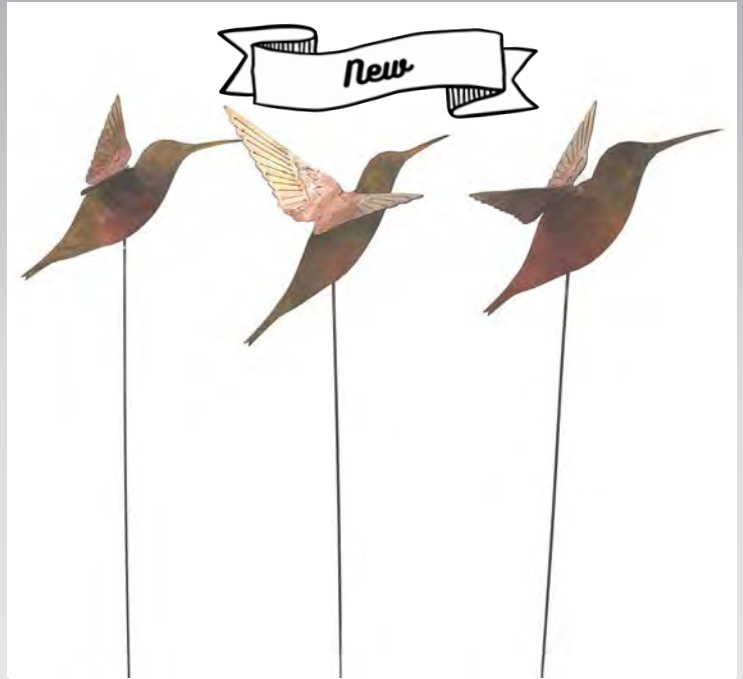

6 pcs in 6 assorted colors
cc-056 dim: 2.5"x18"
\$30.00 (5.00/stem)

Extra Large Daisy Enamel Flower

6 pcs in 6 assorted colors cc-057 3.5"x18"
\$31.50 (5.25/stem)

Medium Copper Flowers

12 pcs in natural copper
cc-006bare dim: 1.5"x18"
\$18 (1.50/stem)