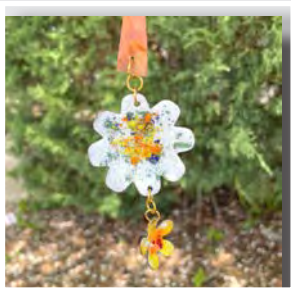

Large Natural Snowflake

12 pcs in natural copper
cc-081b dim: 2.5"x12"
\$27 (2.25/stem)

Natural Snowflake Mini Chain

Natural Copper with 2 snowflakes
cc-080b dim: 3.5"x2.5"x16"
\$10 each min 3

Large Fern Frond

Natural copper
cc-025 dim: 9"x 6.5"
\$7 each min 3

Medium Fern Frond

Natural Copper
cc-026 dim: 7"x6.5"
\$6 each min 3

Small Fern Frond

Natural Copper
cc-027 dim: 6.5"x5.5"
\$5 each min 3

Natural Leaves

Natural Copper
cc-028 dim: 7"x11"
\$8 each min 3

Enamel Small Chain- Cool
cc-084abw min 3

24" long
\$15.75

Enamel Flower Garden Chain

cc-019 min 3
48" long

\$25.20

Heart Mini Chain rainbow
cc-076rain min 3
18" long
\$15.75

**Heart MiniChain-
red**

cc-076r min 3
18" long