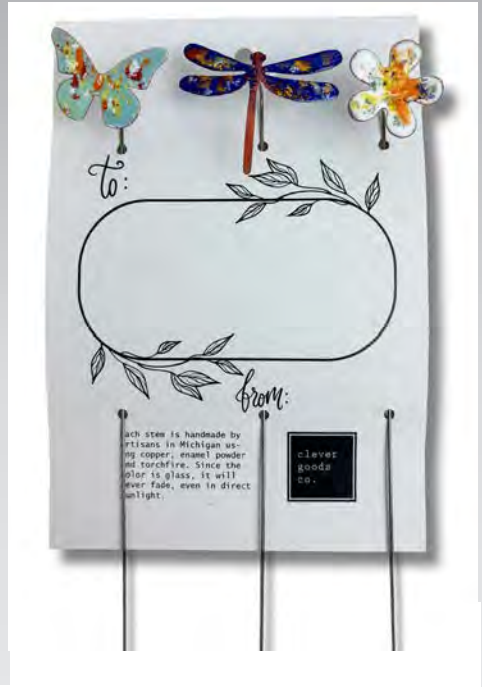

2 sided spinner
24 asst cards

**Clever Gifting
Pre-pack**

cc-064dsp-24
\$252 min 1

**Clever Gifting Card
HAPPY Birthday**

cc-064hb
\$8/min 6

**Clever Gifting Card
To/From**

cc-064tf
\$8/ min 6

**Clever Gifting Card
Let's Celebrate**