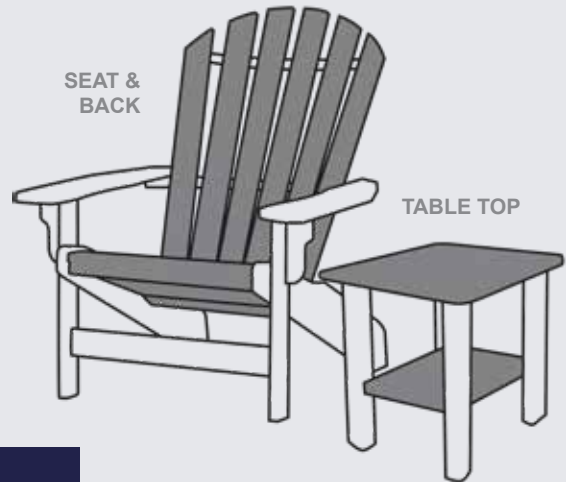

17 colors to choose from!